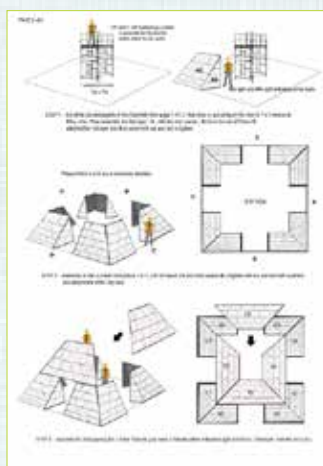

GARDEN DECOR

**EGYPTIAN
PYRAMID - 7 M HIGH - SMALL**

7m

**Pyramid - Also
available in White
Painted Finish**

7 metre Base

Pyramid - Ready to assemble fibreglass stone block panelling Kit with full assembly instructions

Page 2