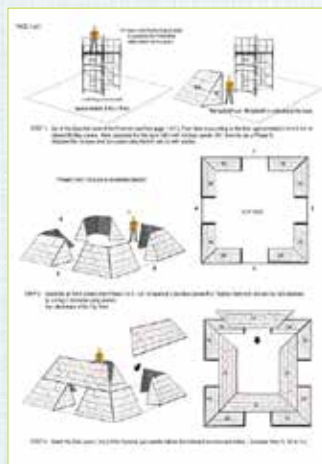

GARDEN DECOR

EGYPTIAN PYRAMID - 9.4 M HIGH - LARGE

The sphinxes guarding this pyramid are available separately

Pyramid - Also available in White limestone Finish

Pyramid - Ready to assemble fibreglass stone block panelling Kit with full assembly instructions

Page 2