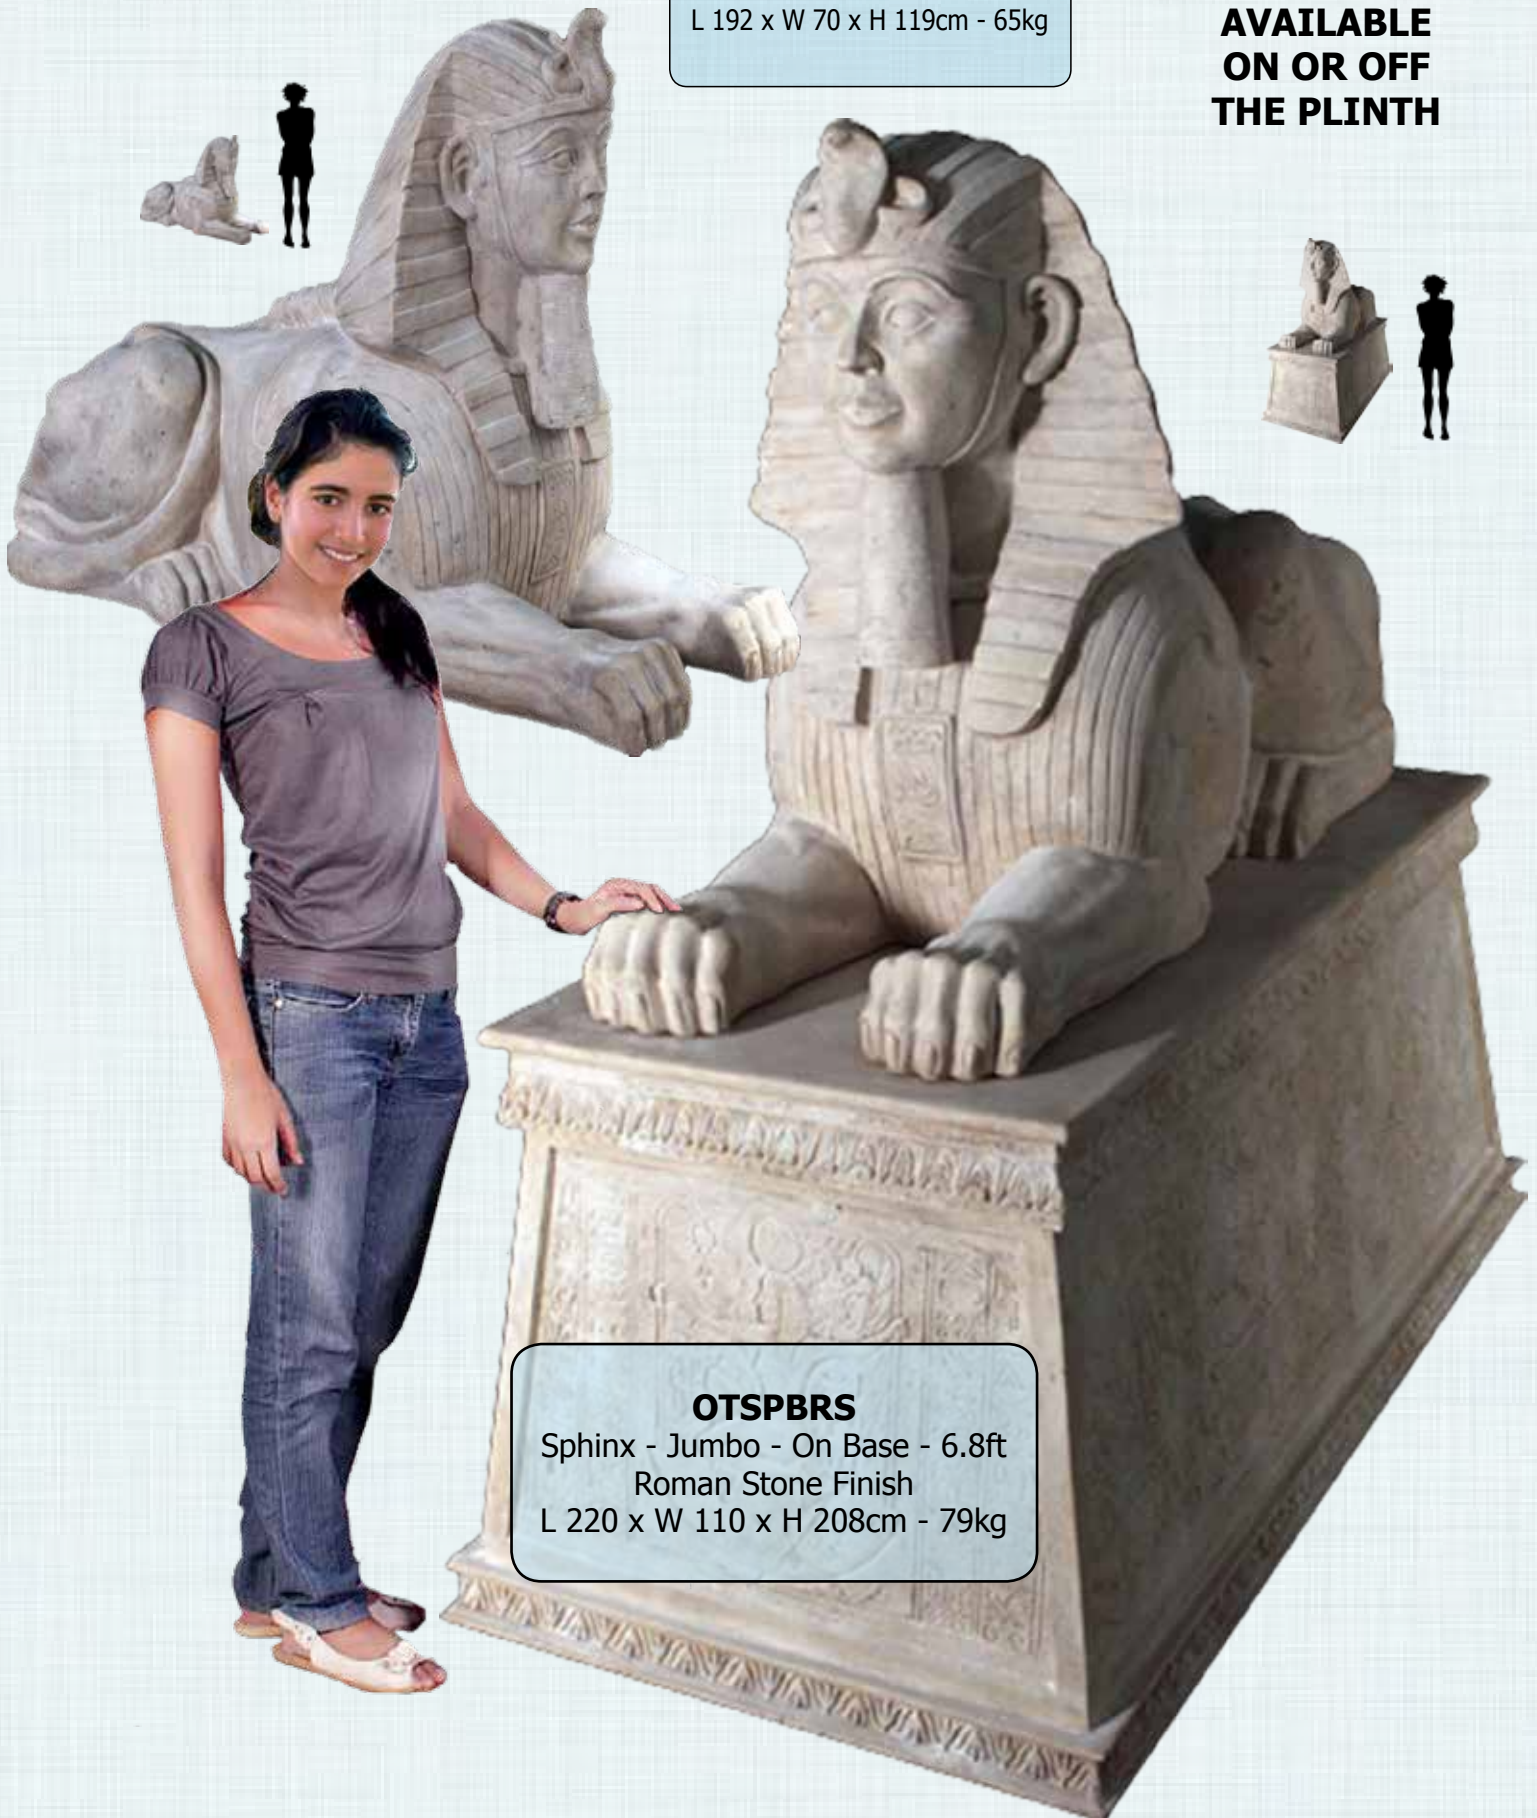

GARDEN DECOR

SPHINX - JUMBO ON PLINTH

OTSPHJRS
Sphinx - Jumbo
Sandstone Finish
L 192 x W 70 x H 119cm - 65kg

**SPHINX IS
AVAILABLE
ON OR OFF
THE PLINTH**

OTSPBRS
Sphinx - Jumbo - On Base - 6.8ft
Roman Stone Finish
L 220 x W 110 x H 208cm - 79kg