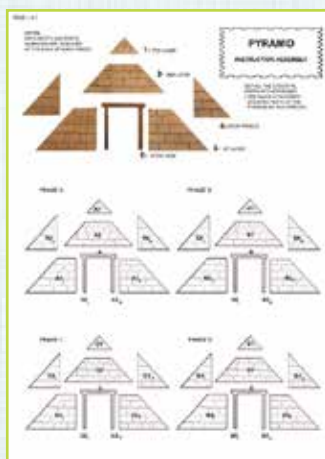

Pyramid - Ready to assemble fibreglass stone block panelling Kit with full assembly instructions

Page 1