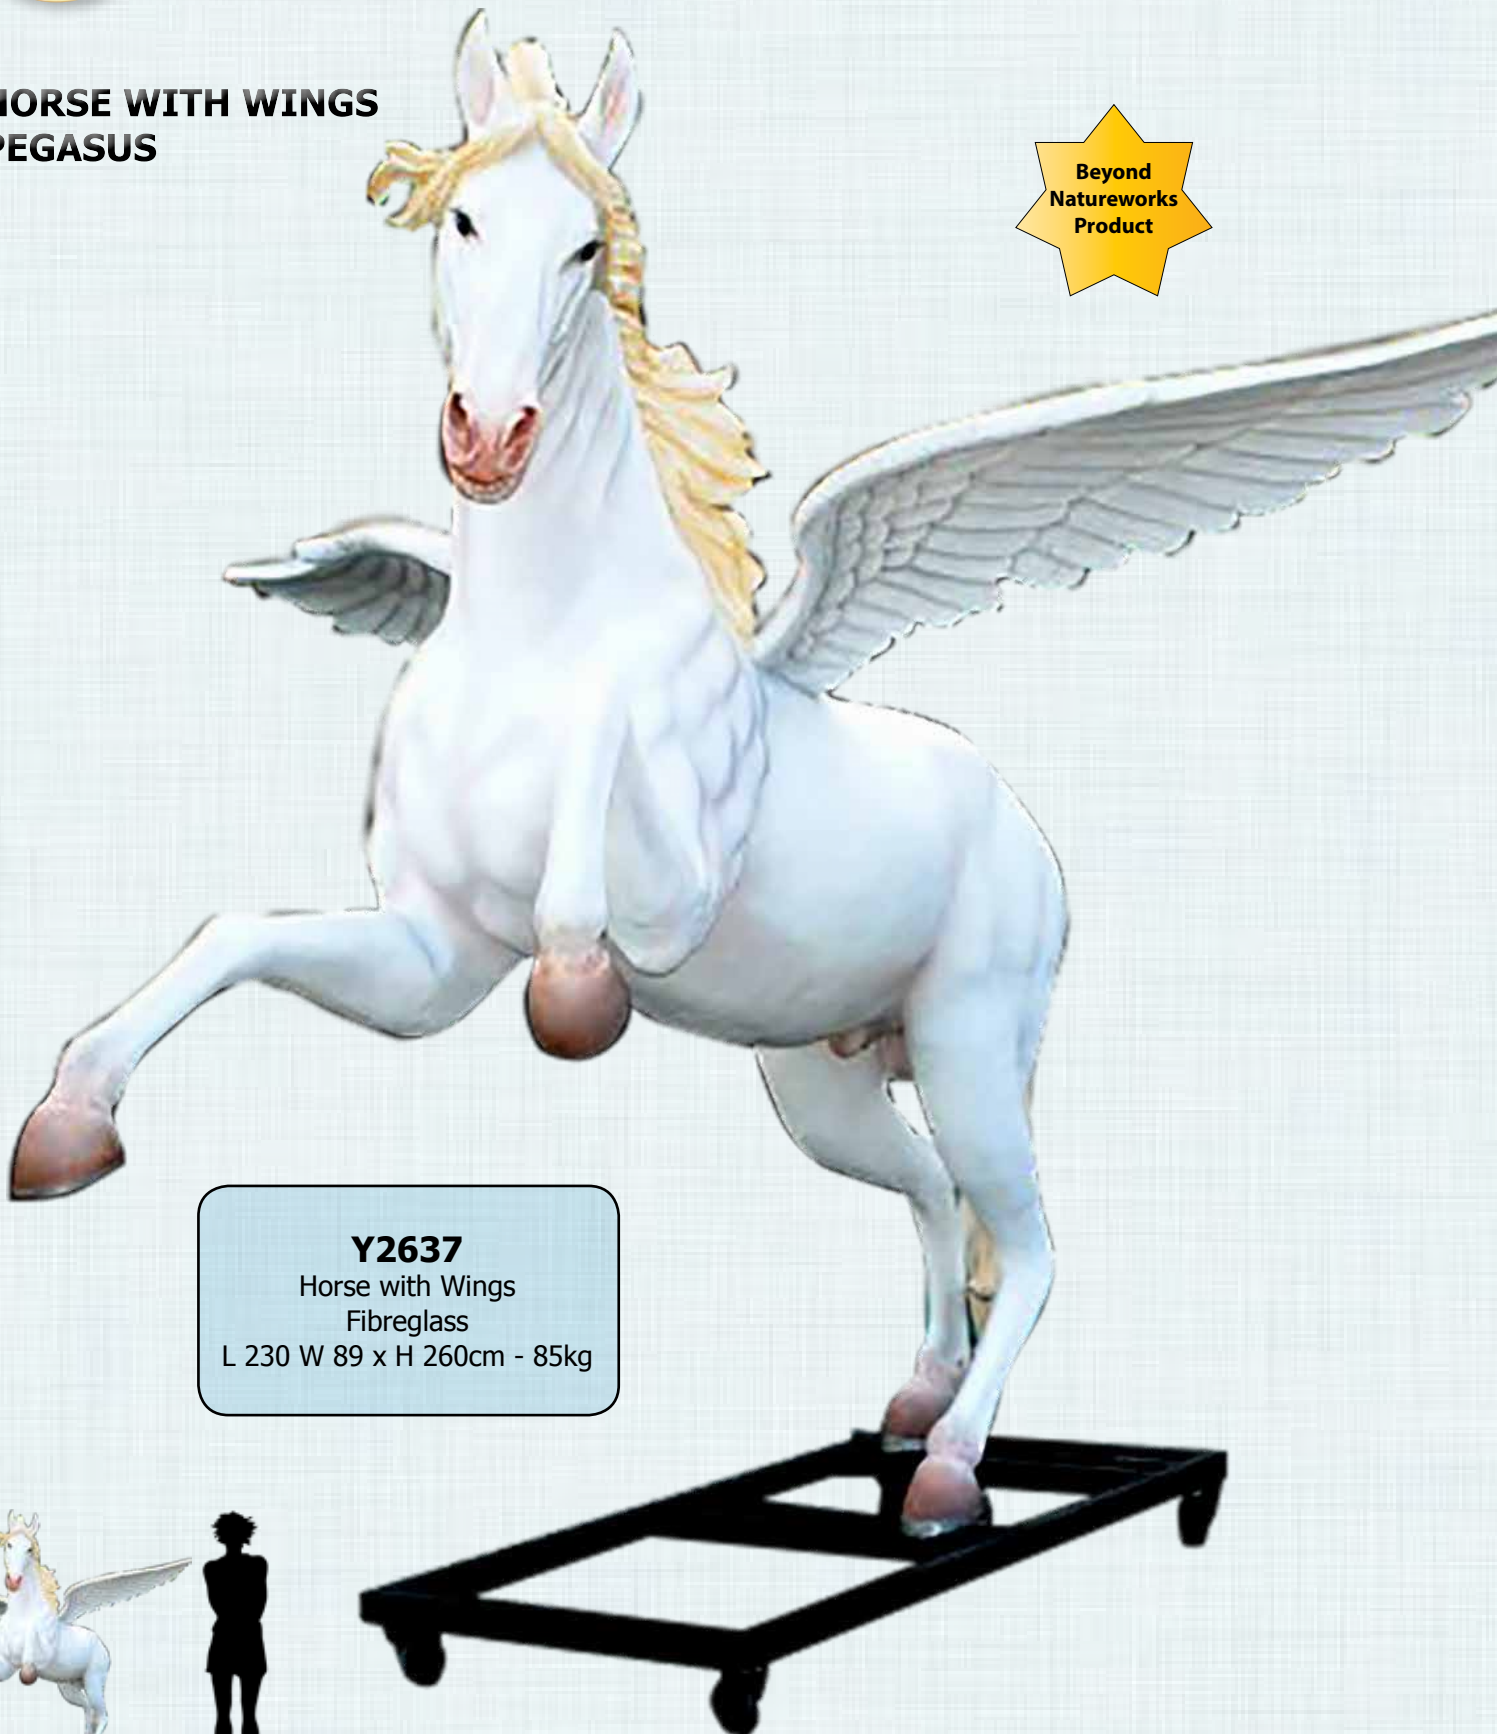

Zebench - Zebra Seat
L 174 x W 80 x H 110cm - 42.3kg

Rear View

GARDEN DECOR

ANIMAL SEATS HORSE SETTEE

Rear View

130004
Horse Settee
L 78 x W 73 x H118cm - 37kg

GARDEN DECOR

BULL - BRAHMCHAIR

150082
Brahmchair
Coming Soon

GARDEN DECOR

FANTASY

UNICORN SEAT

140001
Unicorn Seat
L 178 x W 73 x H 118cm - 37kg

GARDEN DECOR

**HORSE WITH WINGS
PEGASUS**

Y2637
Horse with Wings
Fibreglass
L 230 W 89 x H 260cm - 85kg