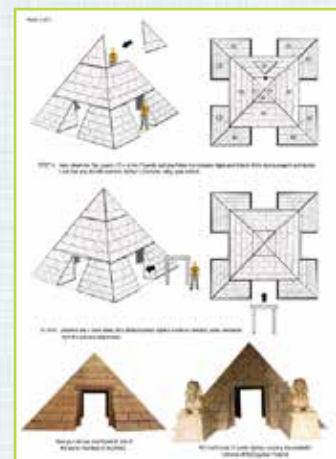

EGYPTIAN PYRAMID - 9.4 M HIGH - LARGE

The sphinxes guarding this pyramid are available separately

Pyramid - Also available in White limestone Finish

Pyramid - Ready to assemble fibreglass stone block panelling Kit with full assembly instructions

Page 1

Page 2

Page 3

GARDEN DECOR

**EGYPTIAN
PYRAMID - 7 M HIGH - SMALL**

7m

**Pyramid - Also
available in White
Painted Finish**

7 metre Base

Pyramid - Ready to assemble fibreglass stone block panelling Kit with full assembly instructions

Page 1

Page 2

Page 3

GARDEN DECOR

EGYPTIAN

PYRAMID - 7 M HIGH - SMALL

Pyramids shown are an example of how they can be use in outdoor paintball fields
- Kurwongbah Qld