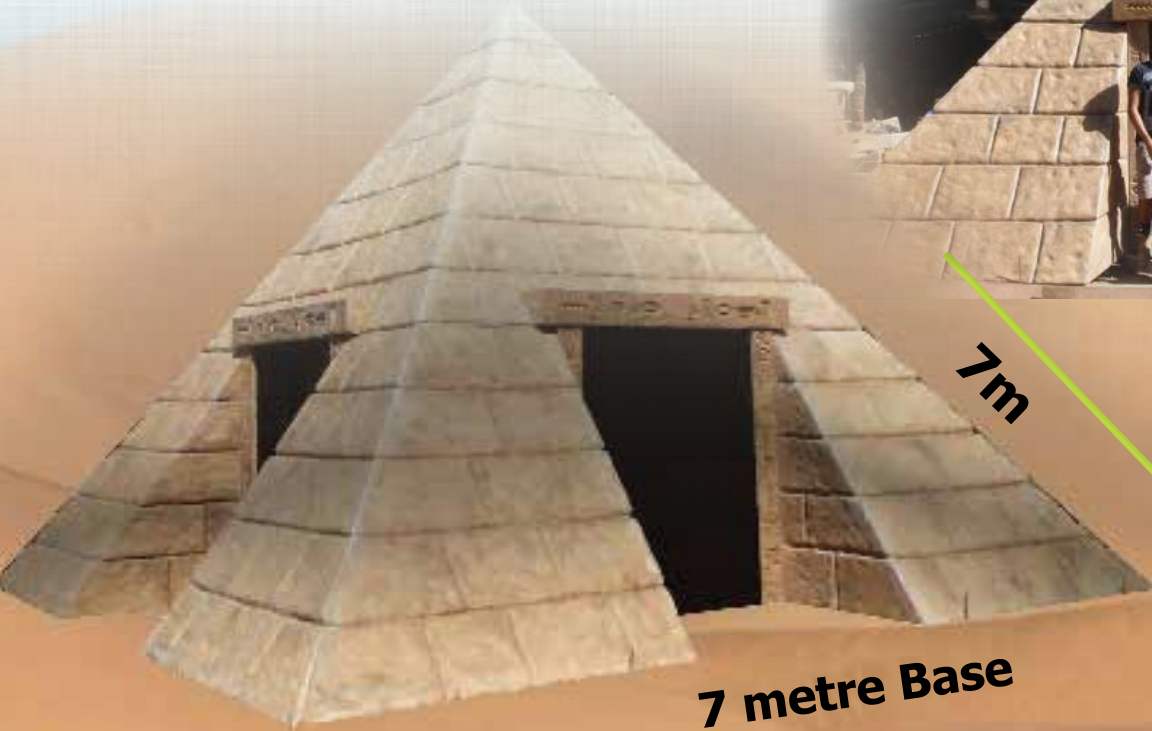

Page 1

Page 2

Page 3

GARDEN DECOR

**EGYPTIAN
PYRAMID - 7 M HIGH - SMALL**

7m

**Pyramid - Also
available in White
Painted Finish**

7 metre Base