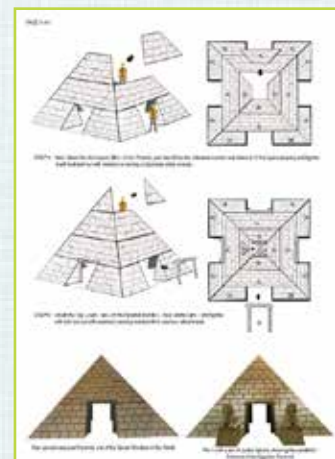

EGYPTIAN PYRAMID - 9.4 M HIGH - LARGE

The sphinxes guarding this pyramid are available separately

Pyramid - Also available in White limestone Finish

Pyramid - Ready to assemble fibreglass stone block panelling Kit with full assembly instructions

Page 1

Page 2

Page 3

GARDEN DECOR

**EGYPTIAN
PYRAMID - 7 M HIGH - SMALL**

7m

**Pyramid - Also
available in White
Painted Finish**

7 metre Base