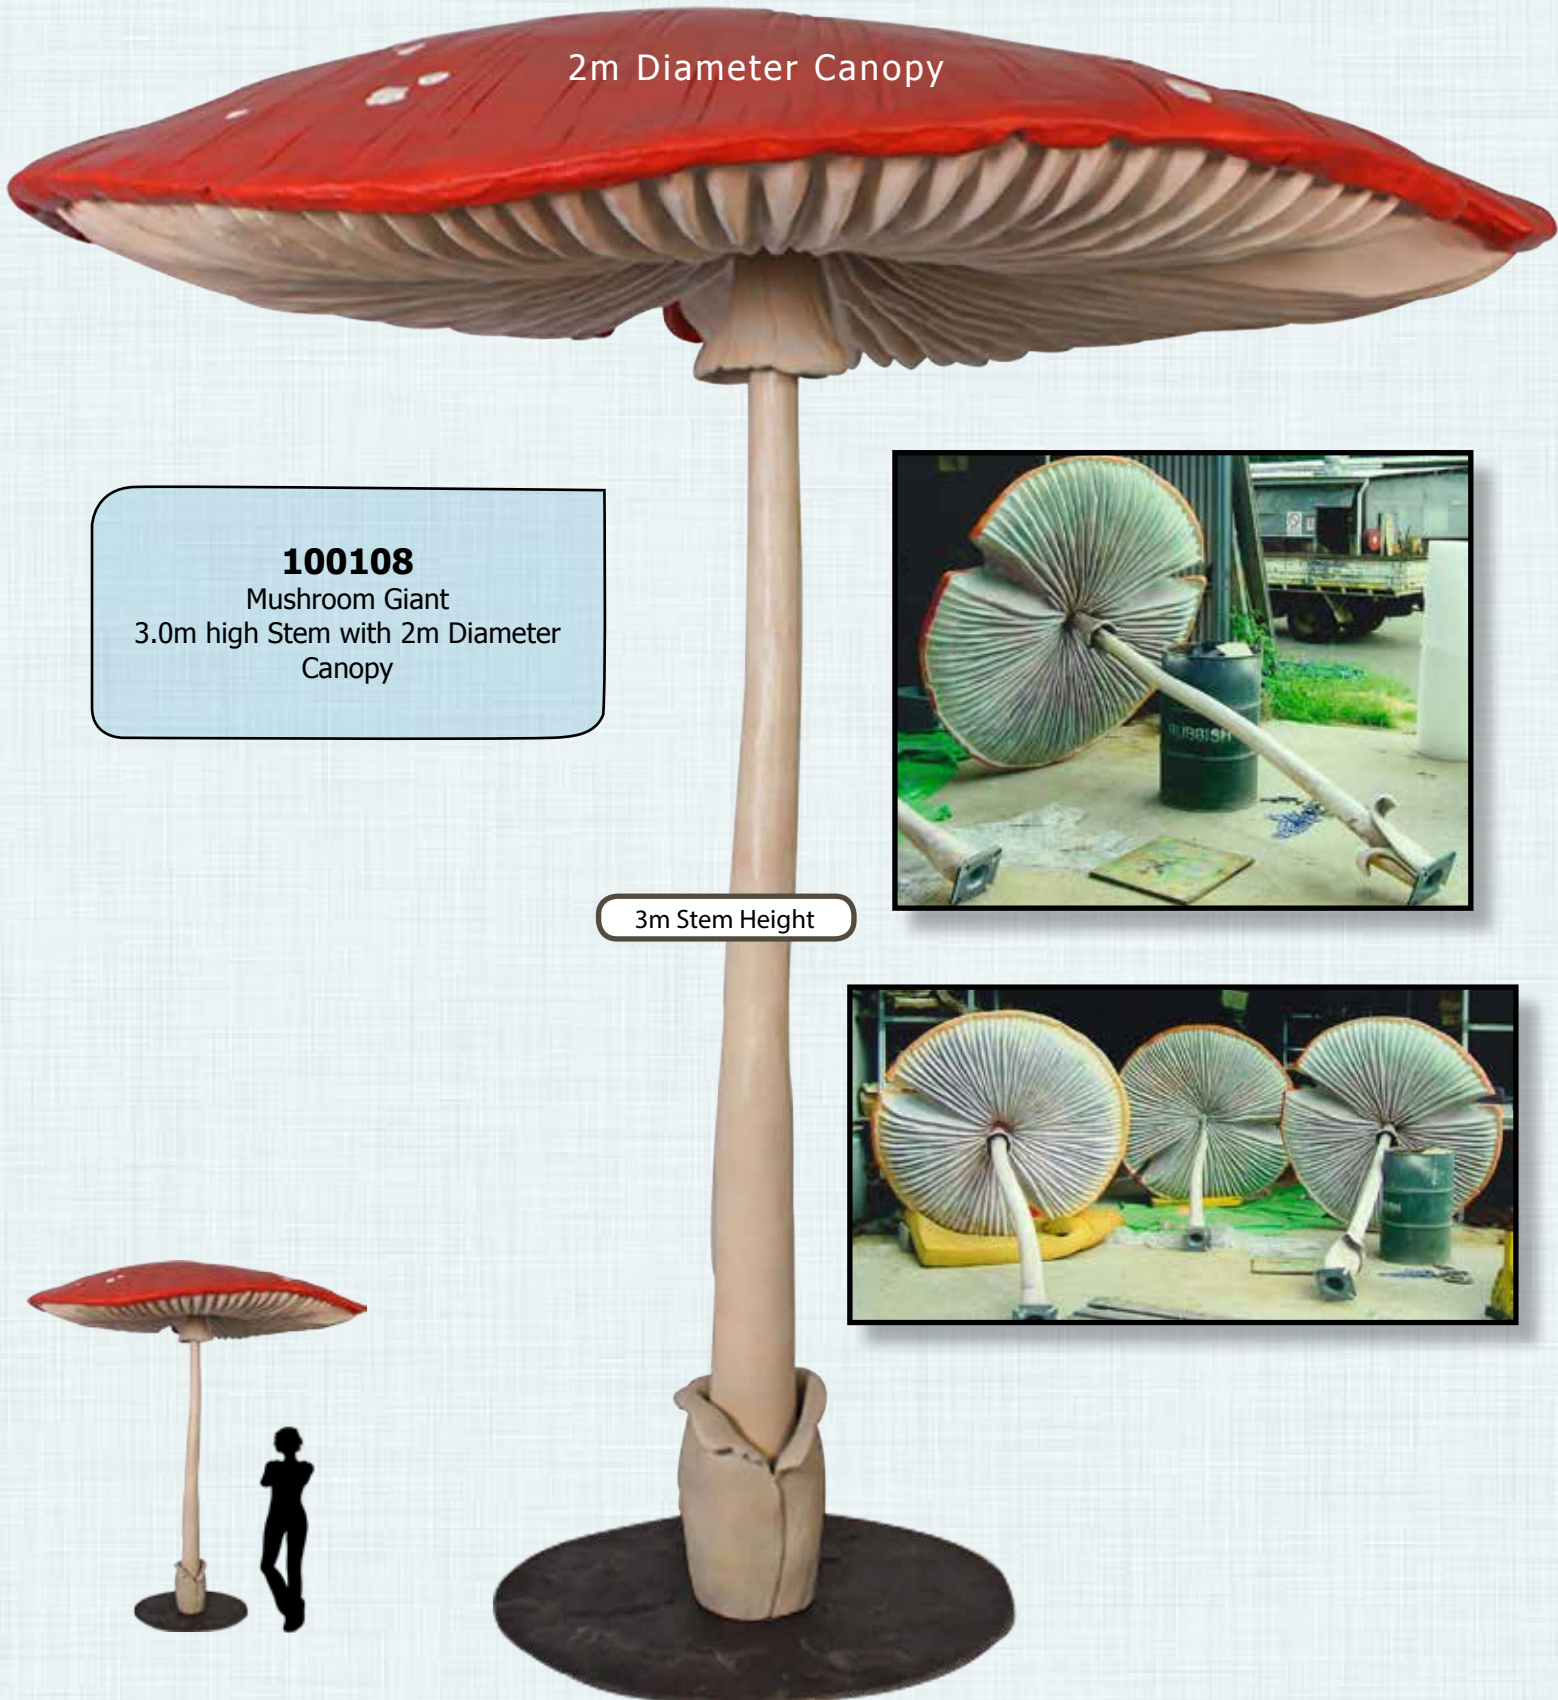

DRAGON - RED STANDING

100043

Dragon Standing Gloss

L 276 x W 133 x H 200cm - 90kg

GARDEN DECOR

FAIRY ON MUSHROOM

140064

Fairy on Mushroom
L 80 x W 57 x H 123cm - 28kg

GOBLIN

140065

Goblin
L 39 x W 39 x H 86cm - 6.5kg

GARDEN DECOR

MUSHROOMS - GIANT - 3M

2m Diameter Canopy

100108

Mushroom Giant
3.0m high Stem with 2m Diameter
Canopy

3m Stem Height

GARDEN DECOR

MUSHROOMS - GIANT - 2.5M

100107

Mushroom Giant - 2.5m Stem Height
with 2m Diameter Canopy

GARDEN DECOR

MUSHROOMS - GIANT - 2M

100106