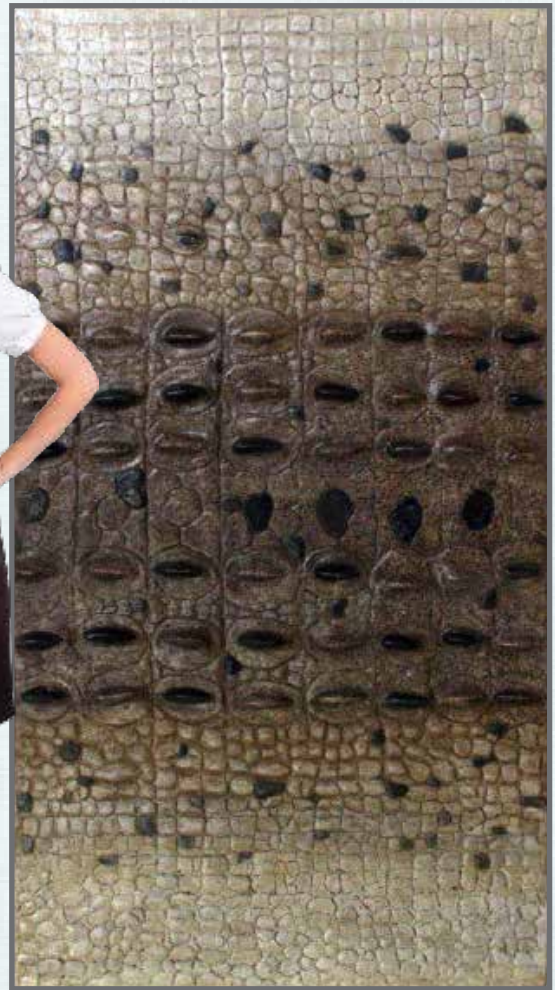

110077
Panel Rock Wall Frieze
Set of 3

Each panel
L 31 x W 31 x H 5.7cm - 5.2kg

110078
Panel Rock Wall Frieze
Set of 4

GARDEN DECOR

DECORATIVE PANELS

CROCODILE SKIN

100071

Panel Crocodile Skin
Wall or Ceiling or
(indoor or outdoor)
L 220 x W 10 x H 121 - 28kg