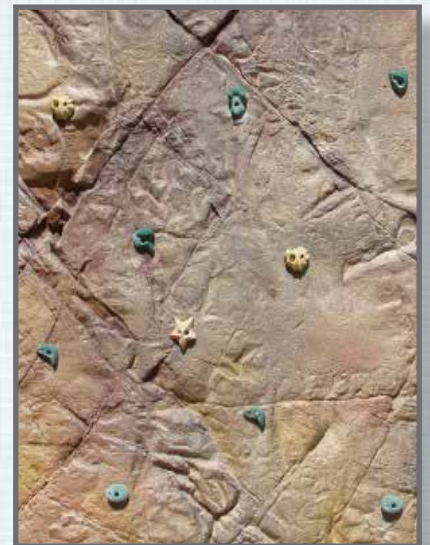

ROCK SHEETING

100080

Panel Rock Sheeting
L 240 x W 199 x H 11 - 38kg

Also available as rock
climbing wall