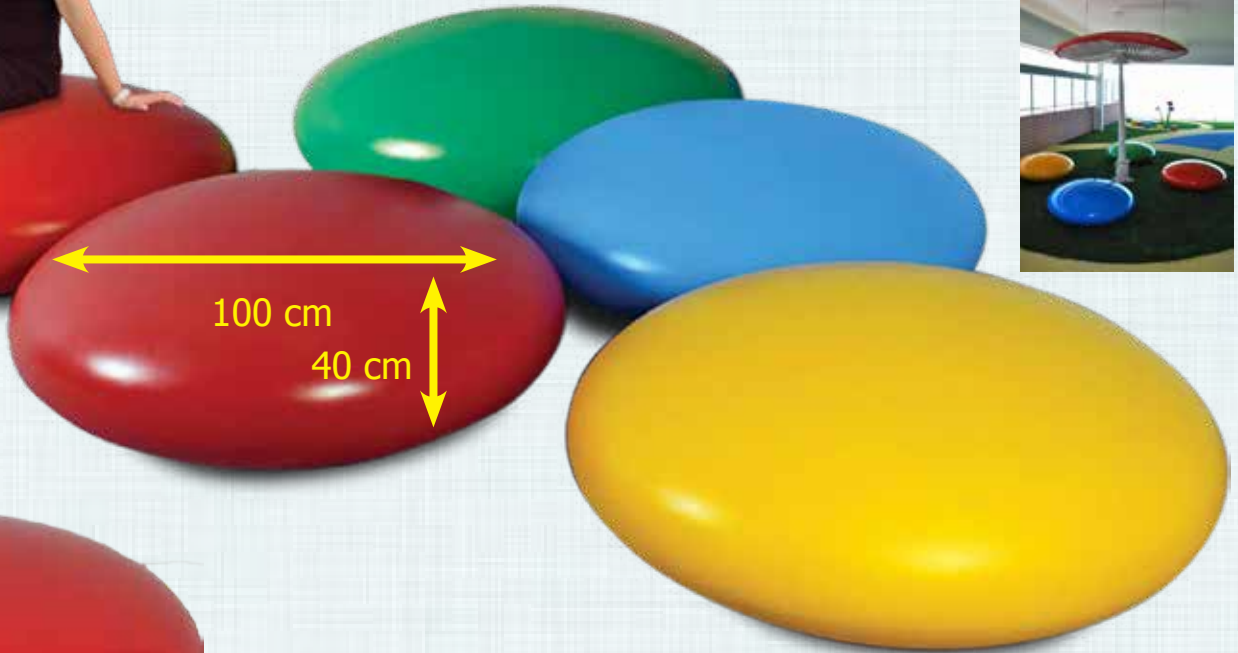

Strawberry

Langka

Various
colours
Available

GARDEN DECOR

OUTDOOR SEATING

110118S
Smarty Seat - Giant - Set
Consists of 5 colours as shown

Cast in pre-pigmented polyester gel-coat & fibreglass

110118RED
Smarty Seat - Giant
100cm Diameter 40cm High

110118YELLOW
Smarty Seat - Giant
100cm Diameter 40cm High

110118GREEN
Smarty Seat - Giant
100cm Diameter 40cm High

110118BLUE
Smarty Seat - Giant
100cm Diameter 40cm high

110118ORANGE
Smarty Seat - Giant
100cm Diameter 40cm high