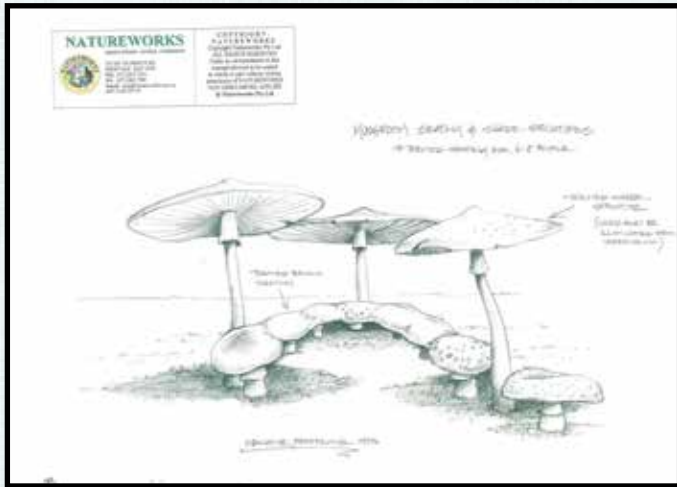

3m Stem Height

GARDEN DECOR

MUSHROOMS - GIANT - 2.5M

100107

Mushroom Giant - 2.5m Stem Height
with 2m Diameter Canopy

GARDEN DECOR

MUSHROOMS - GIANT - 2M

100106

Mushroom Giant - 2m Stem Height
with 2m Diameter Canopy

2m Diameter Canopy

2m Stem Height

GARDEN DECOR

MUSHROOM CUBBY

INTERNAL SEATING

150011
Mushroom Cubby
L 231 x W 229 x H 199cm - 276kg

GARDEN DECOR