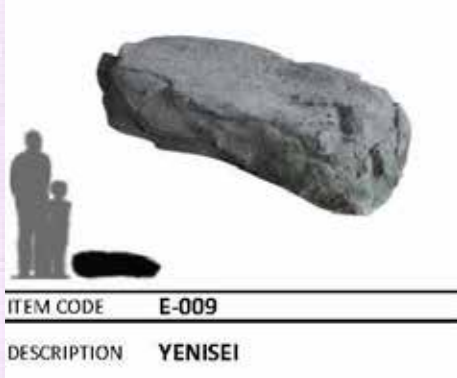

PIRATE - ROCK- MEKONG
TA-E-004- L 79 X 67 X 46CM - 20.63KG

TA-E- 004
Pirate - ROCK - MEKONG
Full colour
L 79 x W 67 x H 46cm - 20.63kg

PIRATE THEMING - SERIES 2

PIRATE - ROCK- YENISEI
TA-E-009- L 95 x 57 x 30cm - 11.64KG