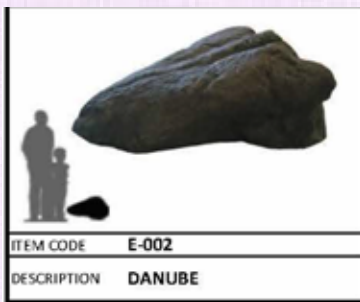

PIRATE THEMING - SERIES 2

PIRATE - ROCK- CONGO
TA-E-001- L 82 X 52 X 105CM - 36.54KG

TA-E- 001
Pirate - ROCK - CONGO
Full colour
L 82 x W 52 x H 105cm - 36.54kg

PIRATE - ROCK- DANUBE
TA-E-002- L 85 X 59 X 33.50CM - 20.63KG

TA-E- 002
Pirate - ROCK - DANUBE
Full colour
L 85 x W 59 x H 33.50cm - 20.63kg