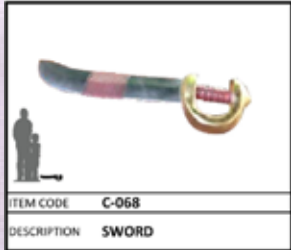

PIRATE - SKULL WITH SWORDS
TA.-R-144- L 108 x 28 x 94CM -13KG

TA. - R-144
Pirate -Skull with swords
L 108 x W 28 x H 94cm - 13kg

PIRATE THEMING - SERIES 2

PIRATE - SWORD
TA.-C-068 - L 80 x 10 x 19cm -2.4KG