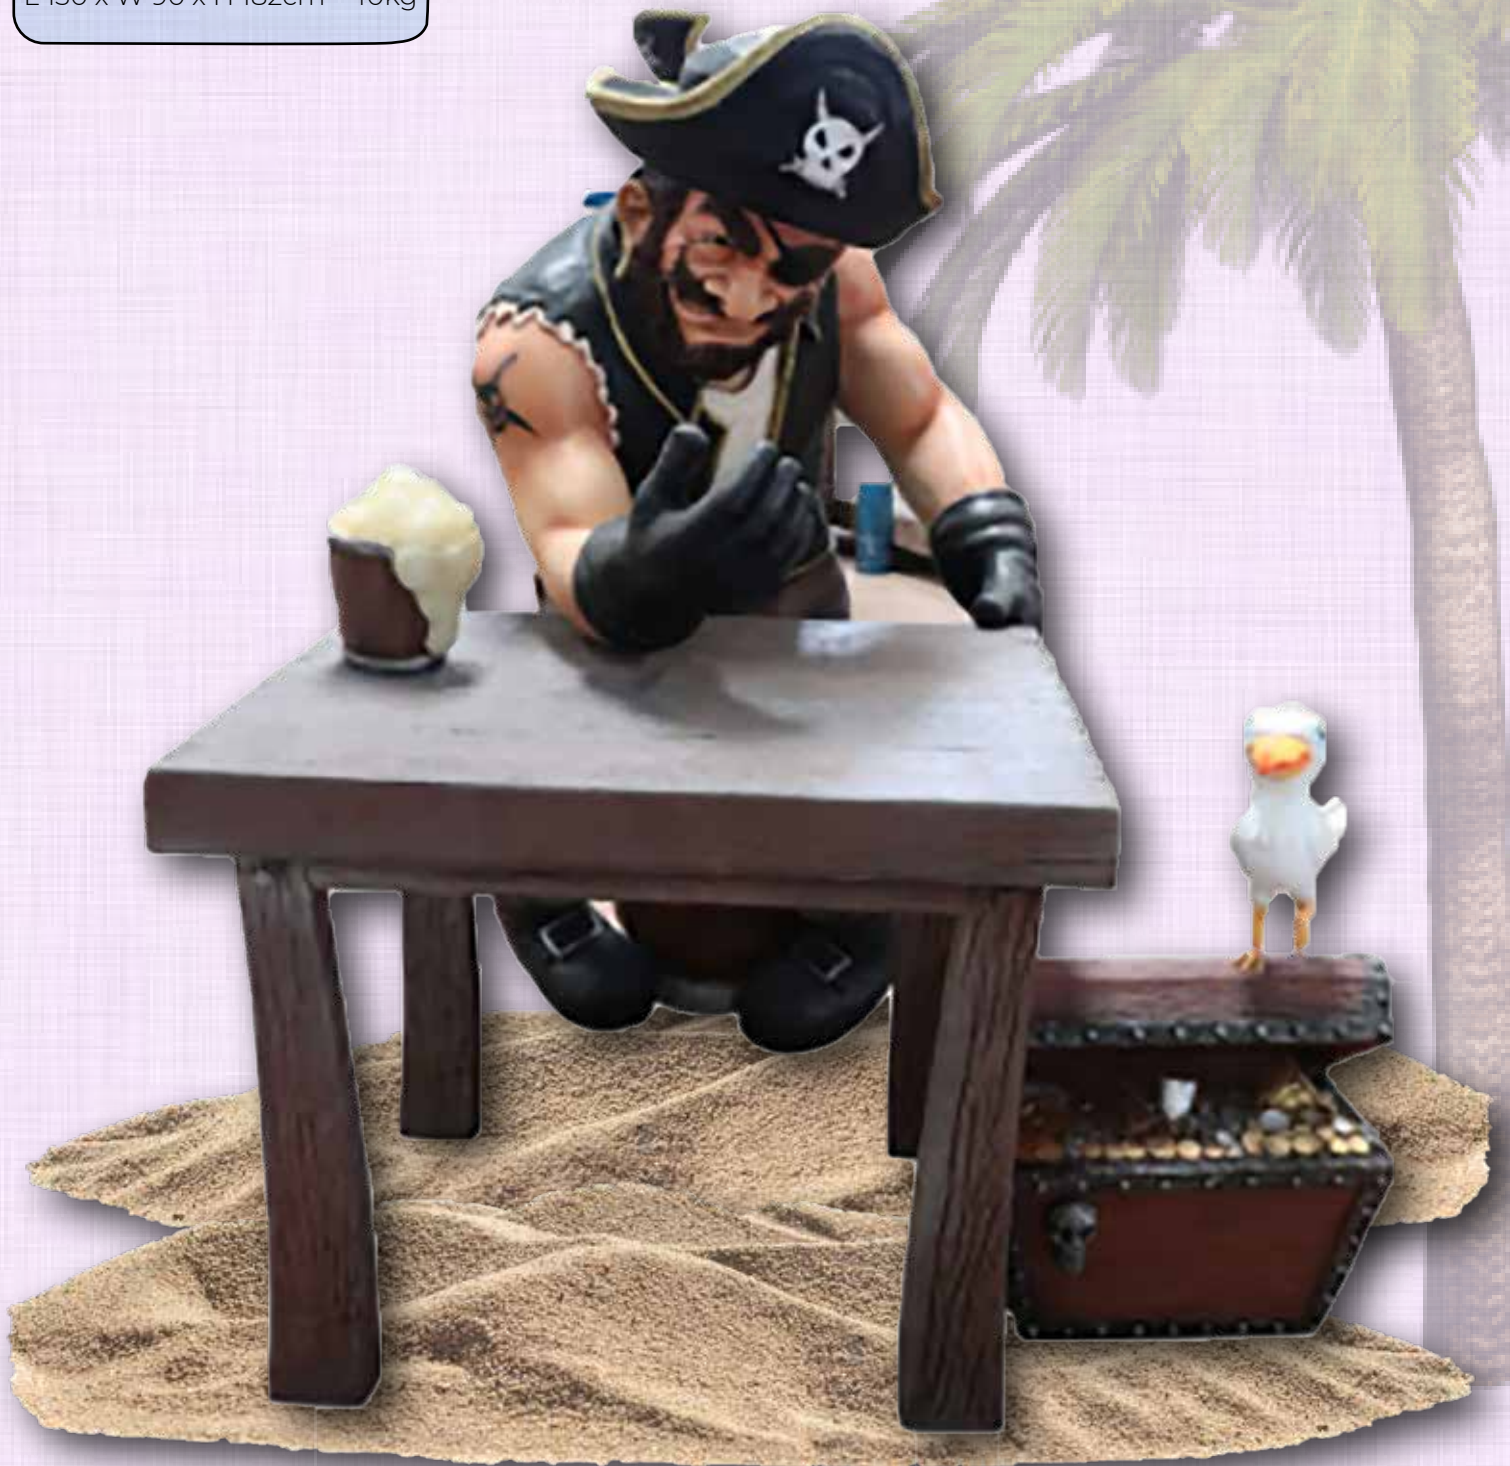

TA. -C-062
Pirate - Santiago
Full colour
L 78 x W 60 x H 170cm - 17kg

PIRATE THEMING - SERIES 2

PIRATE - ARMANDO ON BASE
TA.-C-064 - L 130 x 90 x 182cm - 40KG

TA. - C-064
Pirate - Armando on Base
Full colour
L 130 x W 90 x H 182cm - 40kg

PIRATE THEMING - SERIES 2

PIRATE - JOE - STANDING WITH TREASURE CHEST
TA.-C-378 - L 105 x 120 x 145cm - 50KG

TA. - C-378
Pirate - Joe - Standing with
Treasure Chest
Full colour
L 105 x W 120 x H 145cm - 50kg

PIRATE THEMING - SERIES 2

PIRATE - TOBIAS - STANDING WITH SPYGLASS ON SHIPS
CROWS NEST - INCLUDES RATCHARD & ANCHOR
-TA- C 371 - L 116.80 x W 94 x H 300CM - 50KG

TA. - C-371
Pirate - Tobias - Standing with
spyglass on ships crows nest
includes ratchard & anchor
L 116.80 x W 94 x H 300cm - 50kg

PIRATE THEMING - SERIES 2

PIRATE - CAPTIAN HOOK - STANDING
TA.-R-126TA- L 77 X W 105 X H 226CM -28KG

TA. - R-126TA
Pirate -Captain Hook standing
with treasure chest
Full colour
L 77 x W 105 x H 226cm - 28kg