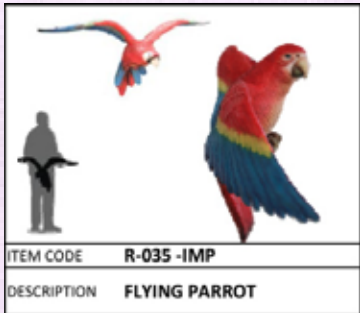

PIRATE THEMING - SERIES 2

PIRATE - PARROT FLYING
RED AND BLUE
TA.-R-035- L 74 x W 15 x H 50cm -4.75 KG

TA. - R-035
Pirate -Parrot Flying- Red & Blue
- Full colour
L 74 x W 15 x H 50cm - 4.79 kg