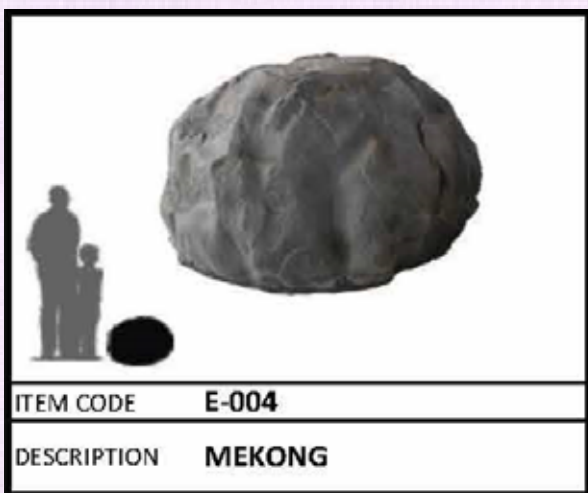

PIRATE THEMING - SERIES 2

PIRATE - ROCK- INDUS
TA-E-003- L 107 X 73 X 44CM - 30.39KG

TA-E- 003
Pirate - ROCK - INDUS
Full colour
L 107 x W 73 x H 44cm - 30.39kg

PIRATE - ROCK- MEKONG
TA-E-004- L 79 X 67 X 46CM - 20.63KG

TA-E- 004
Pirate - ROCK - MEKONG
Full colour
L 79 x W 67 x H 46cm - 20.63kg