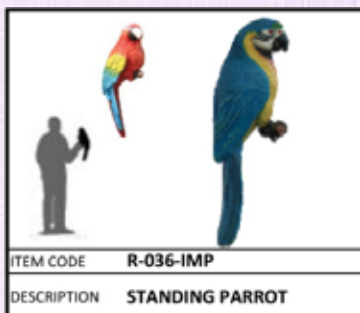

PIRATE - PARROT STANDING ON BRANCH
2 VARIATIONS OF COLOUR AVAILABLE

TA.-R-036- L 30 x W 15 x H 50 -3.20 KG

TA. - R-036
Pirate -Parrot standing on branch
- Red, Blue & Yellow
- Full colour
L 30 x W 15 x H 50cm - 3.2 kg