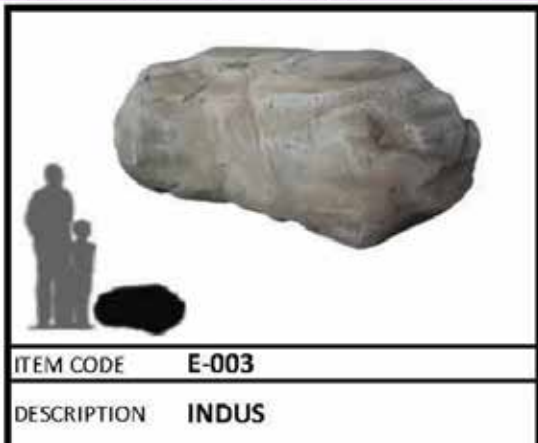

TA-E- 002
Pirate - ROCK - DANUBE
Full colour
L 85 x W 59 x H 33.50cm - 20.63kg

PIRATE THEMING - SERIES 2

PIRATE - ROCK- INDUS
TA-E-003- L 107 X 73 X 44CM - 30.39KG

TA-E- 003
Pirate - ROCK - INDUS
Full colour
L 107 x W 73 x H 44cm - 30.39kg