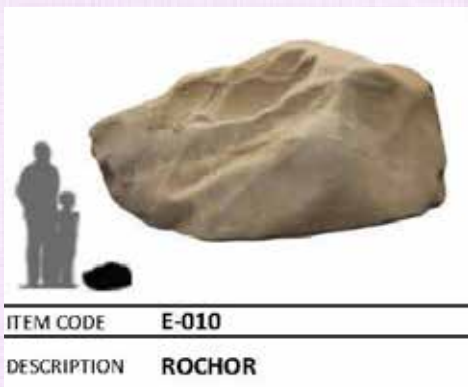

PIRATE - ROCK- MEKONG
TA-E-004- L 79 X 67 X 46CM - 20.63KG

TA-E- 004
Pirate - ROCK - MEKONG
Full colour
L 79 x W 67 x H 46cm - 20.63kg

PIRATE THEMING - SERIES 2

PIRATE - ROCK- YENISEI
TA-E-009- L 95 x 57 x 30cm - 11.64KG

TA-E- 009
Pirate - ROCK - YENISEI
Full colour
L 95 x W 57 x H 30cm - 11.64kg

PIRATE - ROCK- ROCHOR
TA-E-010- L 60 x W 40 x H 30cm - 5.45KG

TA-E- 010
Pirate - ROCK - ROCHOR
Full colour
L 60 x W 40 x H 30cm - 5.45kg