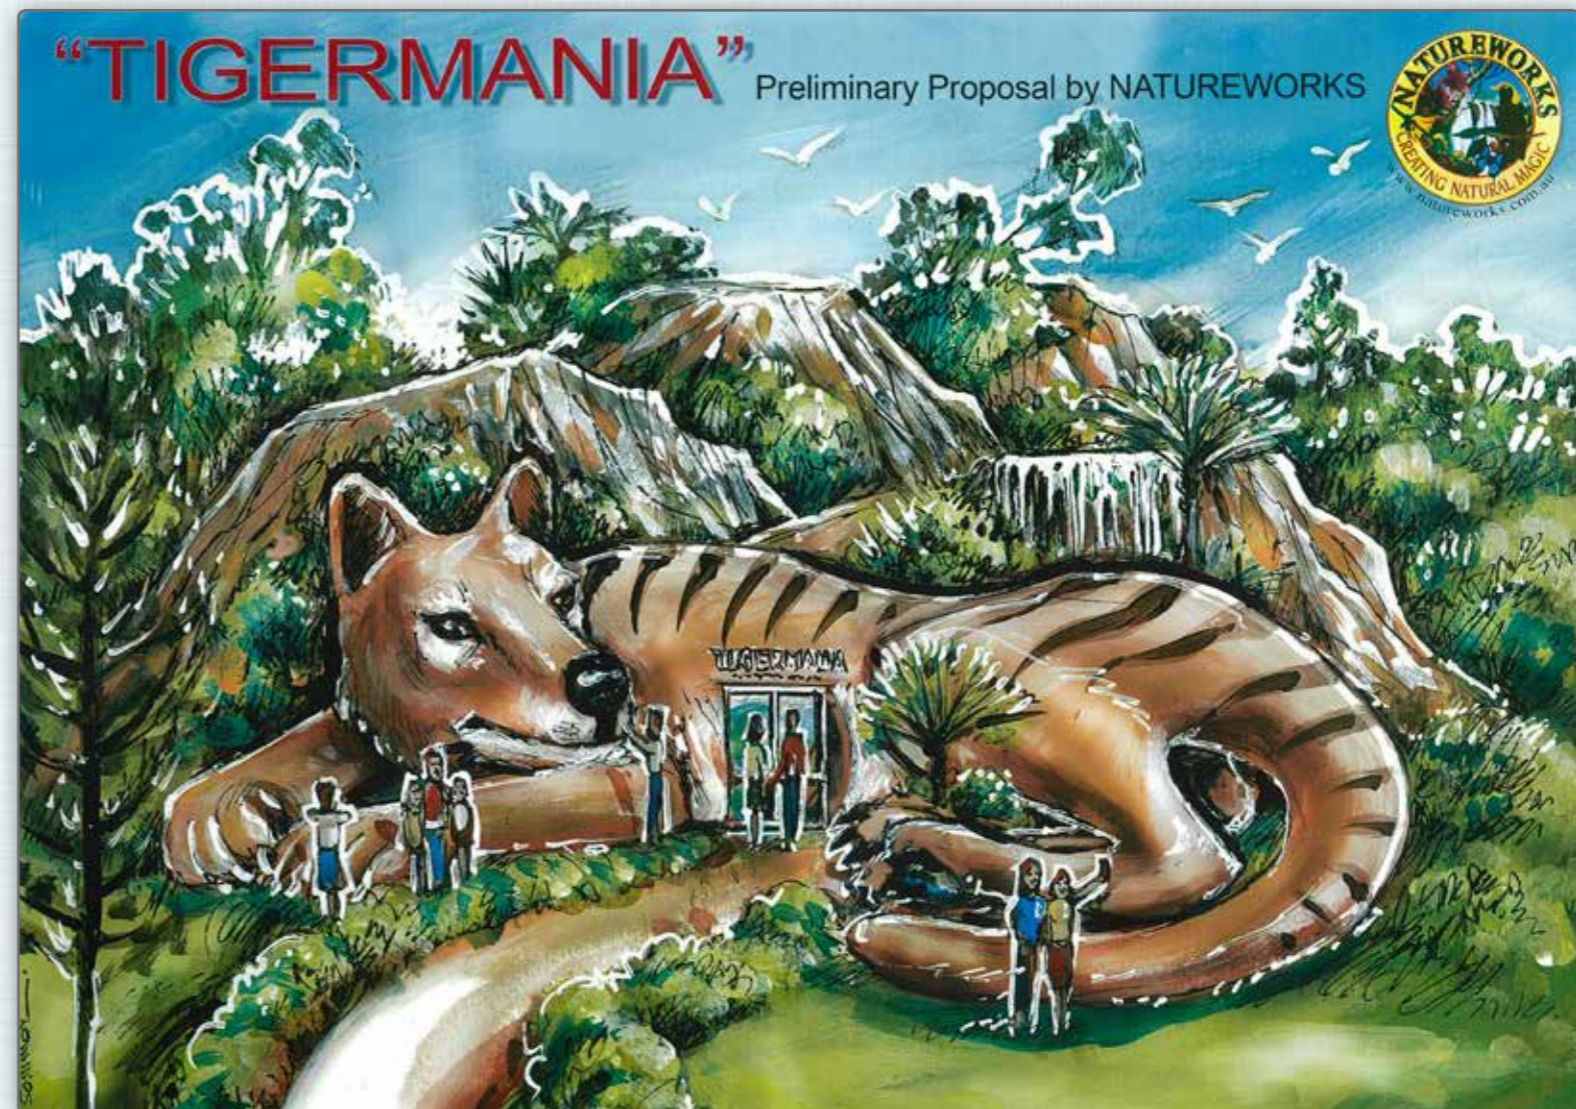

Tree of Life

NATUREWORKS - BIG THINGS

Giant Strangler Fig Tree - 17m

T

*Giant artificial Strangler Fig Tree - 17m Tall
The rainforest Lobby - Radisson Hotel Cairns*

T
Strangler Fig Tree

NATUREWORKS - BIG THINGS *Giant Snap Dragon Plant*

Giant Tasmanian Tiger Themed Mini golf Shop

Tasmanian Tiger Shop

NATUREWORKS - BIG THINGS *Giant Frilled Neck Lizard*

Giant Frilled Neck Lizard - Australian Reptile Park
Entry Statement - Somersby NSW - 10 metre long