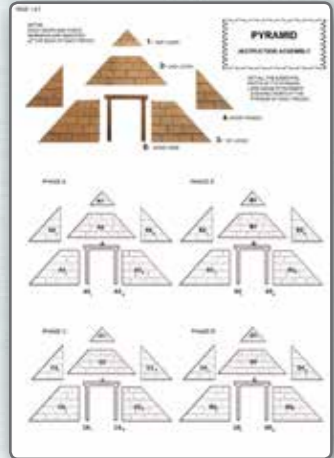

NATUREWORKS - BIG THINGS *Pyramid - 7m Base*

P

P

Egyptian Sphinx on Base - 7m Base

Pyramid is supplied in stone block panelling kit form - with full assembly instructions

Assembly Instructions