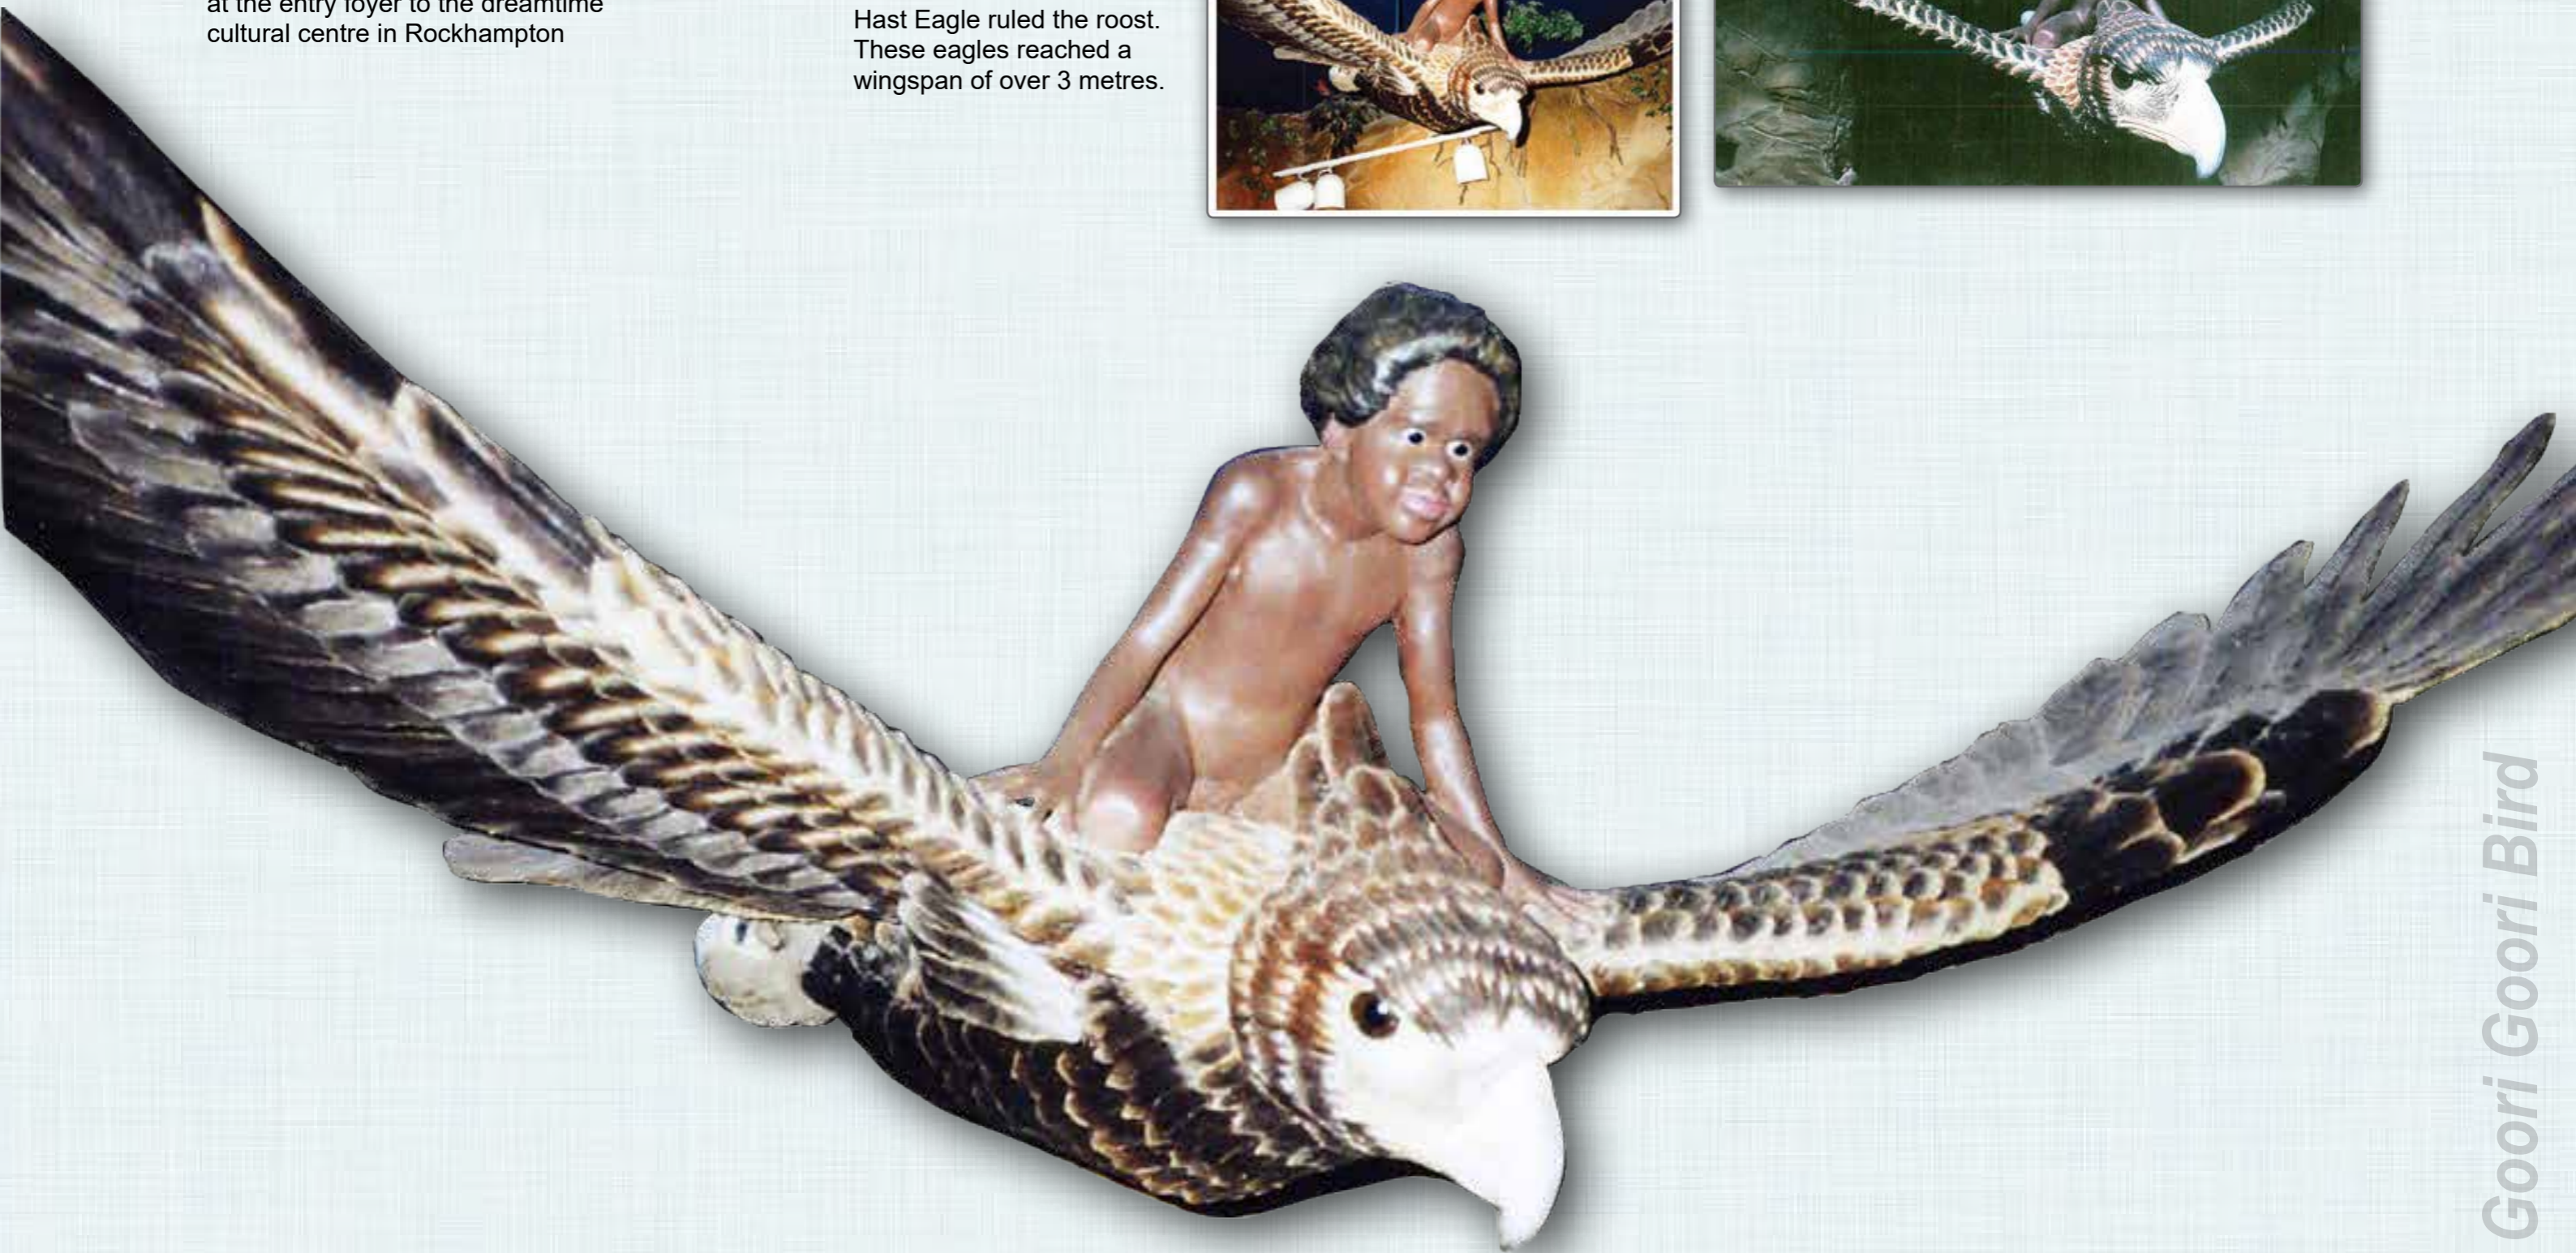

Gingerbread House and Family characters on Stands

Gingerbread House & characters

NATUREWORKS - BIG THINGS

Silverback Gorilla

*Silverback Gorilla -Sitting
- Jumbo - 8ft*

Gorillas

NATUREWORKS - BIG THINGS

Goori Goori Bird

Giant Goori Goori Dreamtime Bird

What an amazing sculpture - Now resides at the entry foyer to the dreamtime cultural centre in Rockhampton

Giant eagles ruled the skies during the Pleistocene era across Australia and New Zealand where the Hast Eagle ruled the roost. These eagles reached a wingspan of over 3 metres.

Goori Goori Bird

NATUREWORKS - BIG THINGS *Helicopter - Black Hawk*

Black Hawk Helicopter - Full Size

This full size fibreglass black hawk helicopter is over 13 metres long and is shipped with only minor components to be fitted on site.