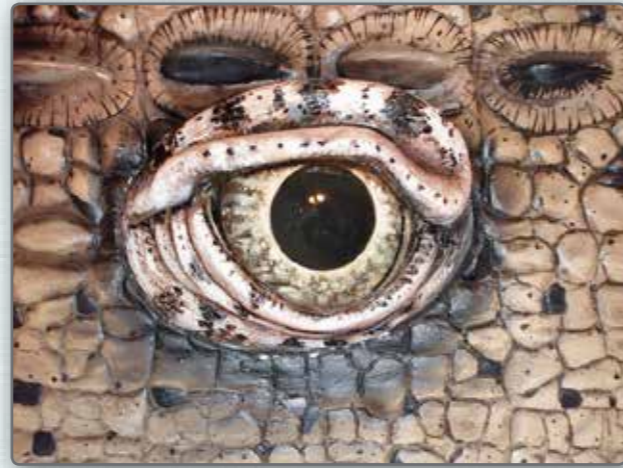

Crocodile Character

NATUREWORKS - BIG THINGS *Wall Panels - 3D*

Prehistoric Crocodile attacking bird Rock Wall Panel - Custom

A moment back in time -
Riversleigh in 1998

This Giant Megafauna Wall Plaque of a prehistoric crocodile attacking a bird was constructed in pieces and set within the walls of Riversleigh Cultural Centre

Crocodile - Wall Panels

NATUREWORKS - BIG THINGS *Giant Crocodile Panel*

Giant Crocodile Wall Panel - Sydney Aquarium

This beautiful crocodile panel can be seen on the wall at the Sydney Aquarium, NSW.

Crocodile Wall Panel