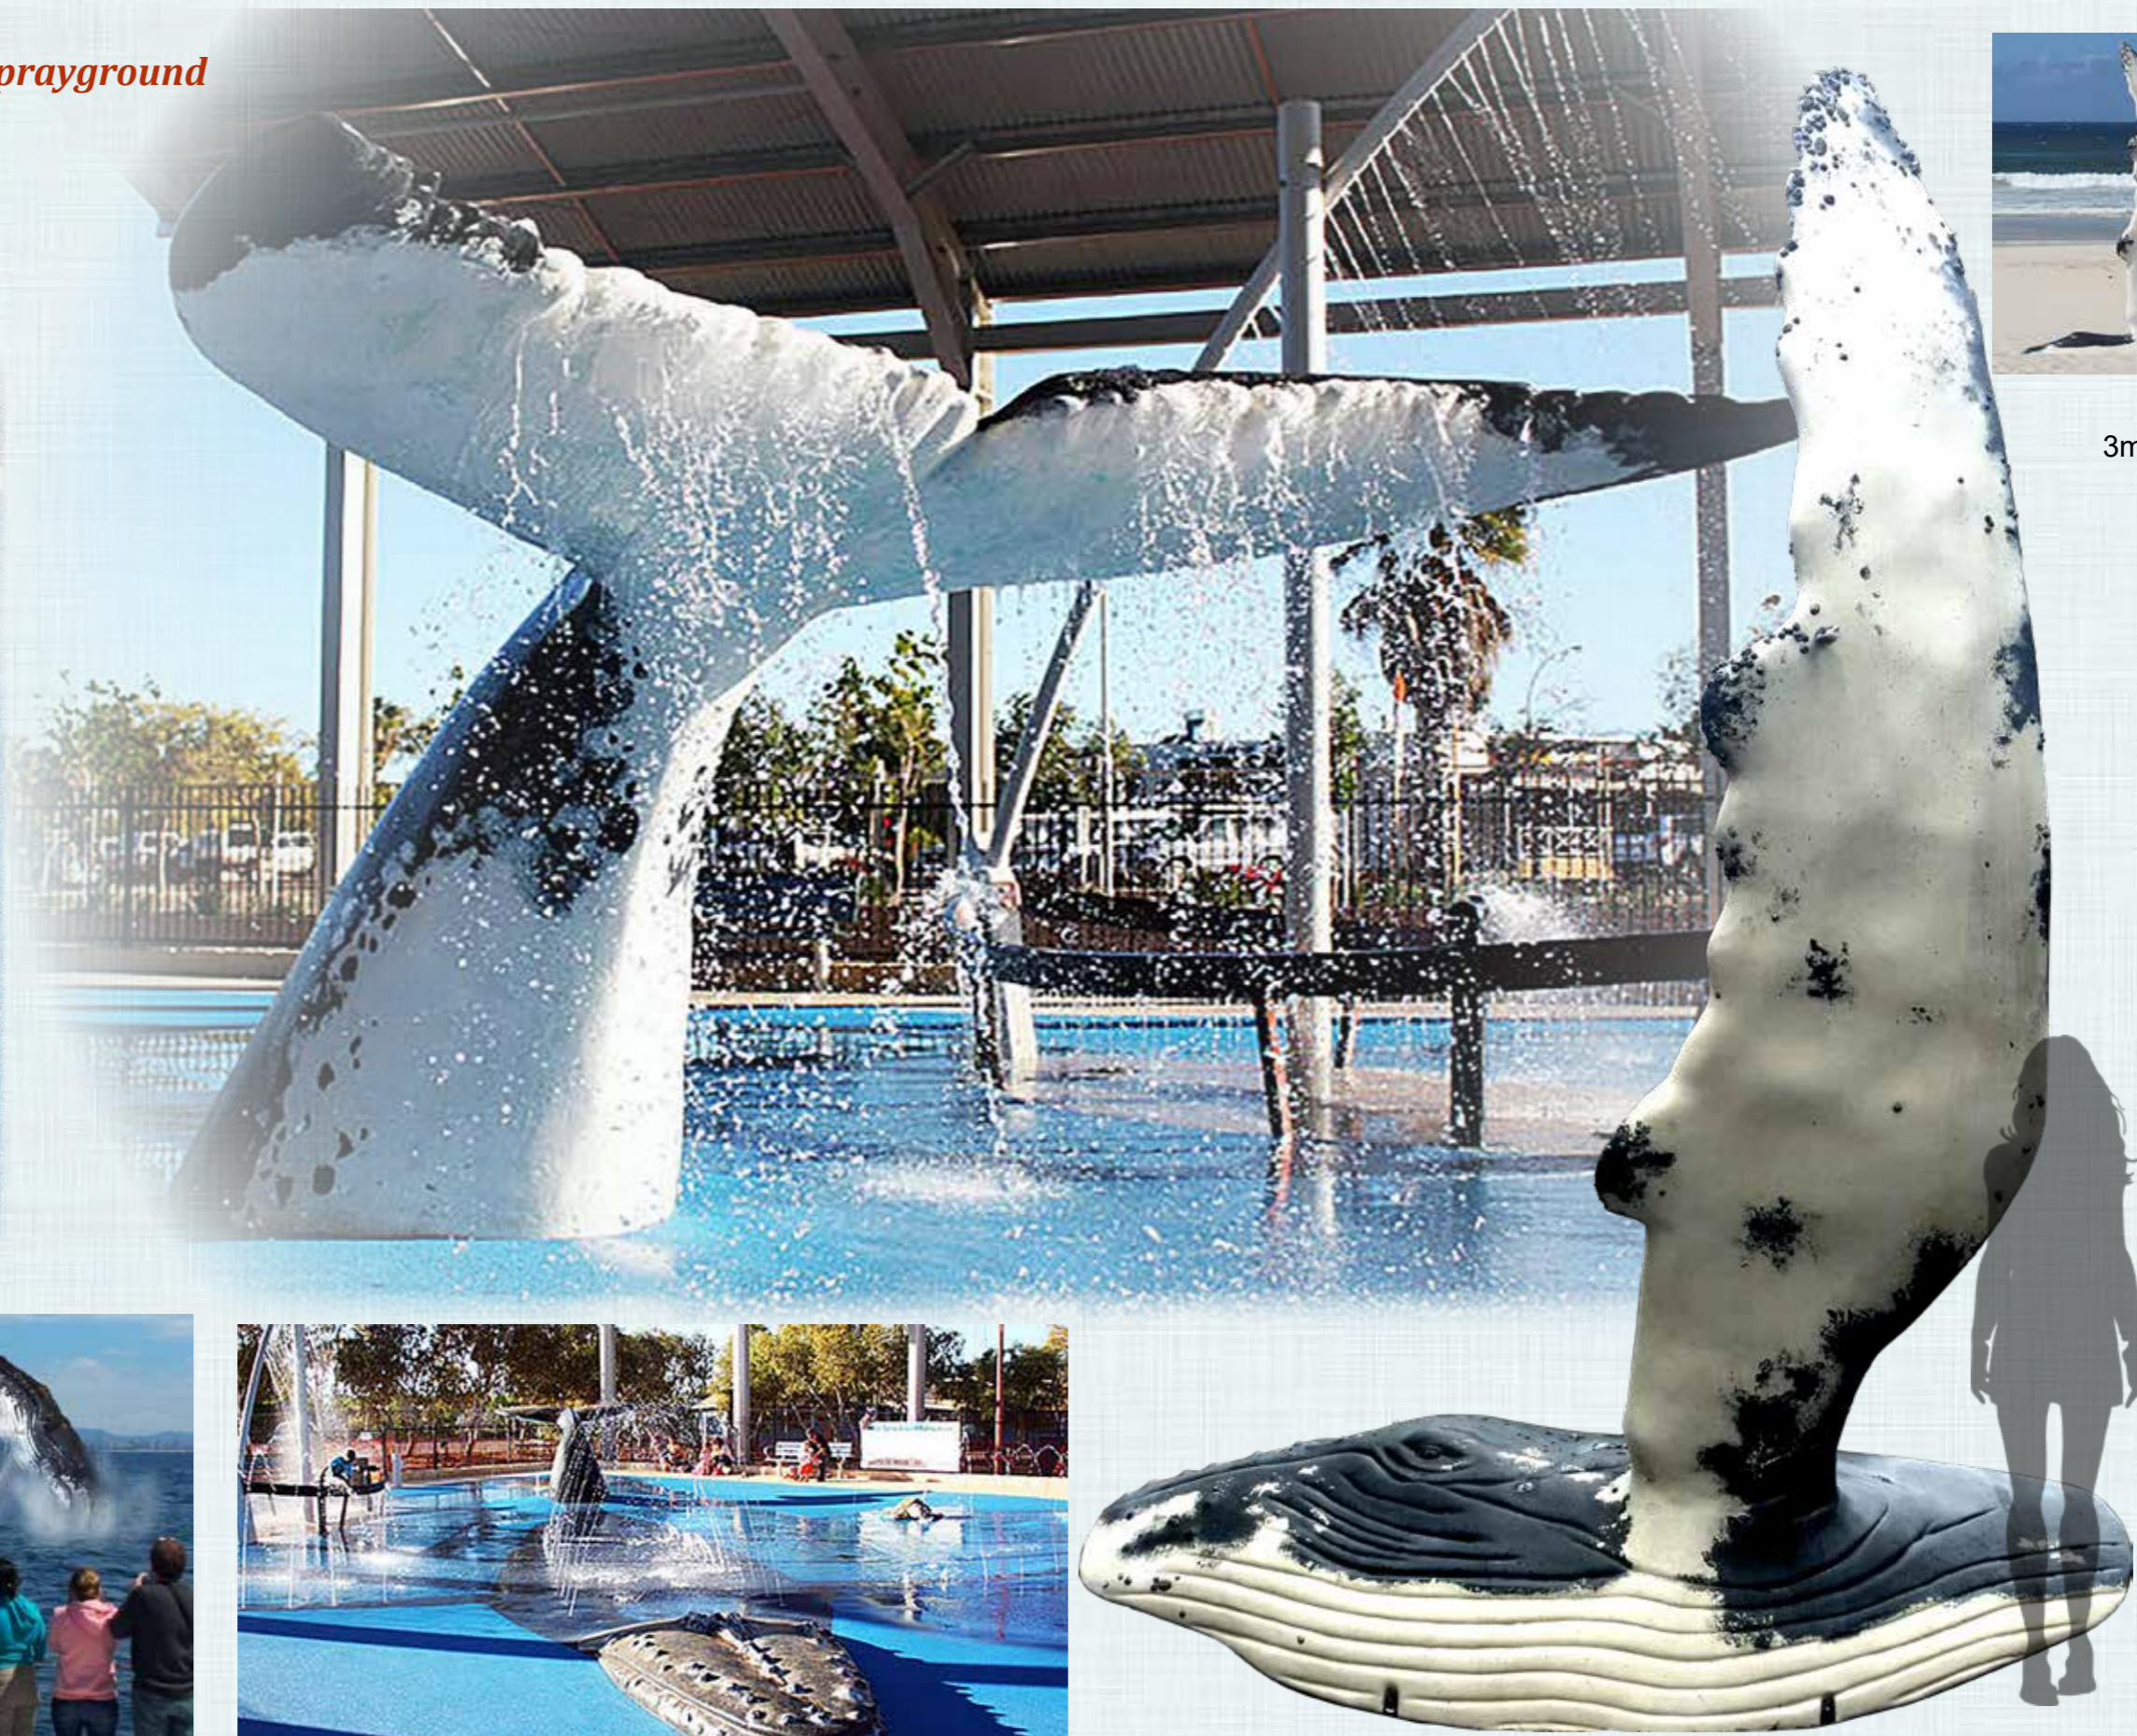

NATUREWORKS - BIG THINGS

Whales

Whale Tail - For Sprayground

This custom made whale tail looks amazing as a sprayground play item. Exmouth - W.A Australia

3m Whale Fin