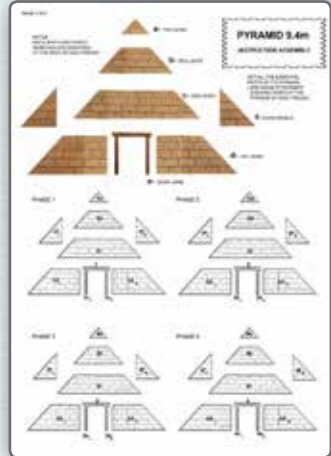

NATUREWORKS - BIG THINGS Pyramid - 9.4m Base

9.4 metre Base - \$25,000 + GST & Shipping costs to destination

Egyptian Pyramid - 9.4m base

Page 1

Page 2

Page 3

Pyramids

NATUREWORKS - BIG THINGS *Pyramid - 7m Base*