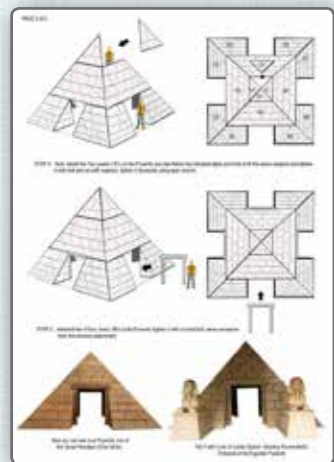

P

P

Egyptian Sphinx on Base - 7m Base

Pyramid is supplied in stone block panelling kit form - with full assembly instructions

Assembly Instructions

Page 1

Page 2

Page 3