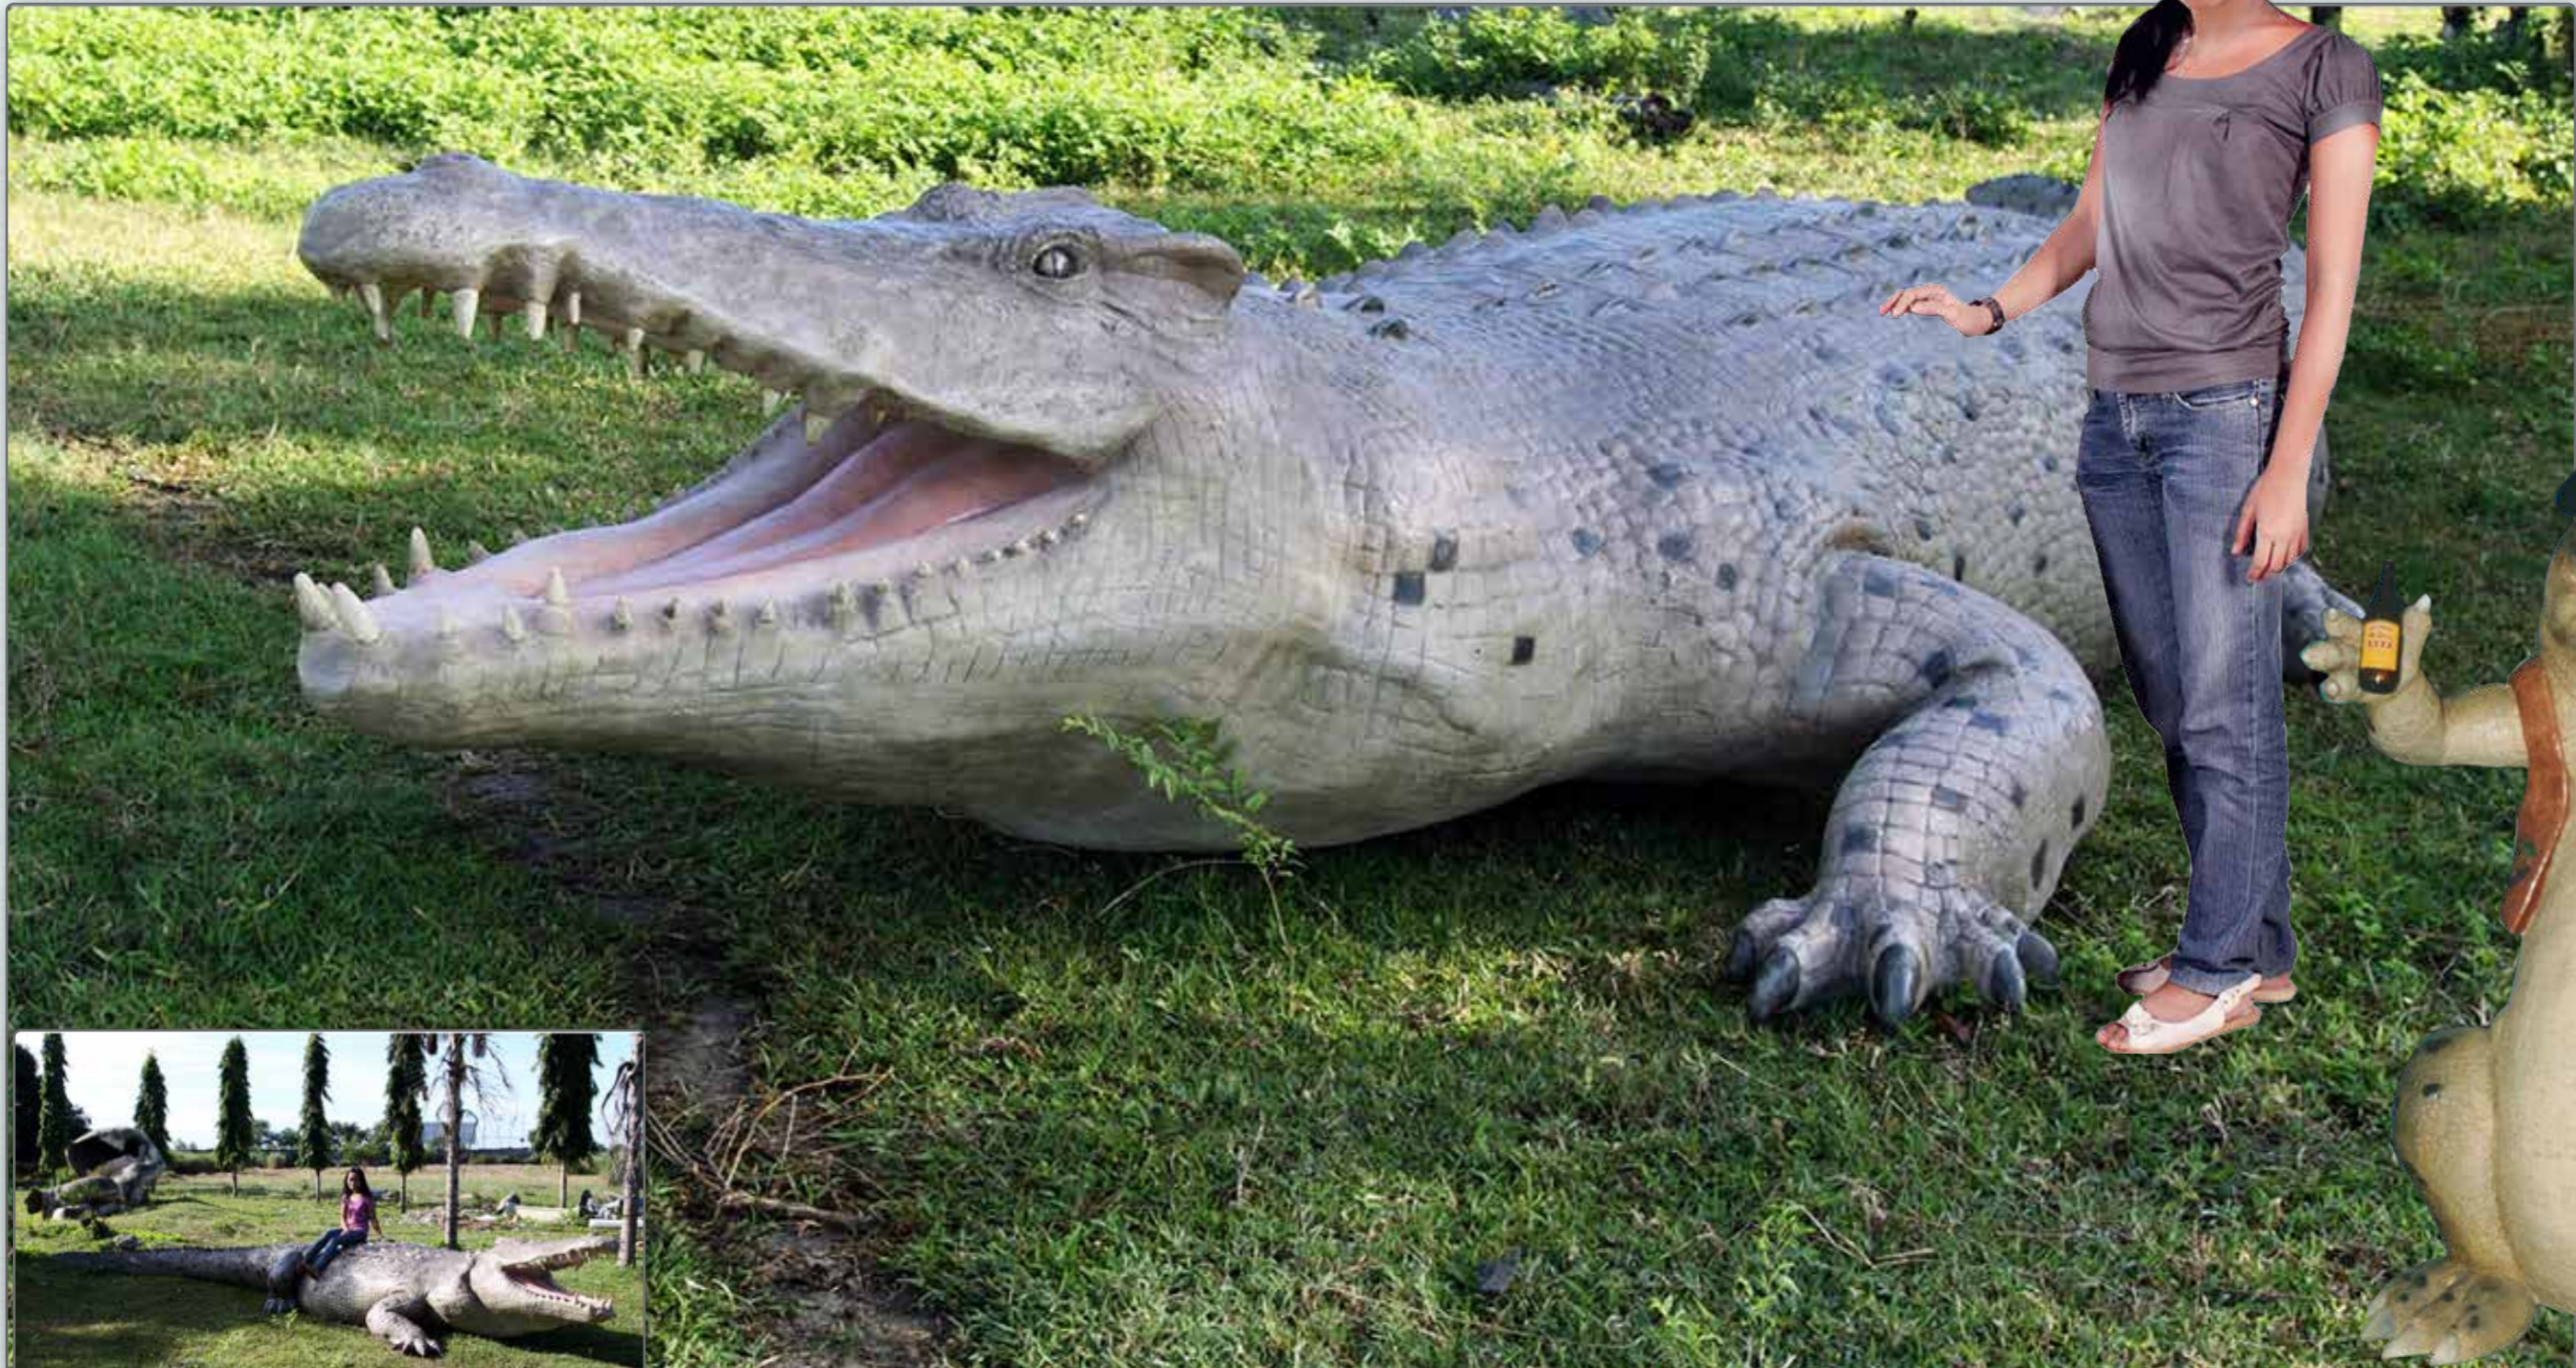

This Pelican Slide meets Australian standards and is certified for use in playgrounds/child care facilities

Birds

NATUREWORKS - BIG THINGS

28ft Crocodile

Crocodile 28ft - Saltwater

The Pawlowski Crocodile Replica

This is a reconstruction of the largest crocodile in Australia, shot by Mrs Krys Pawlowski in 1957 on the banks of the Norman River (Northern Territory), it measured 28ft 4" or 8.63m.

Crocodiles

Crocodile Character
Also Available

Crocodile Character

NATUREWORKS - BIG THINGS *Wall Panels - 3D*

Prehistoric Crocodile attacking bird Rock Wall Panel - Custom

A moment back in time -
Riversleigh in 1998

This Giant Megafauna Wall Plaque of a prehistoric crocodile attacking a bird was constructed in pieces and set within the walls of Riversleigh Cultural Centre