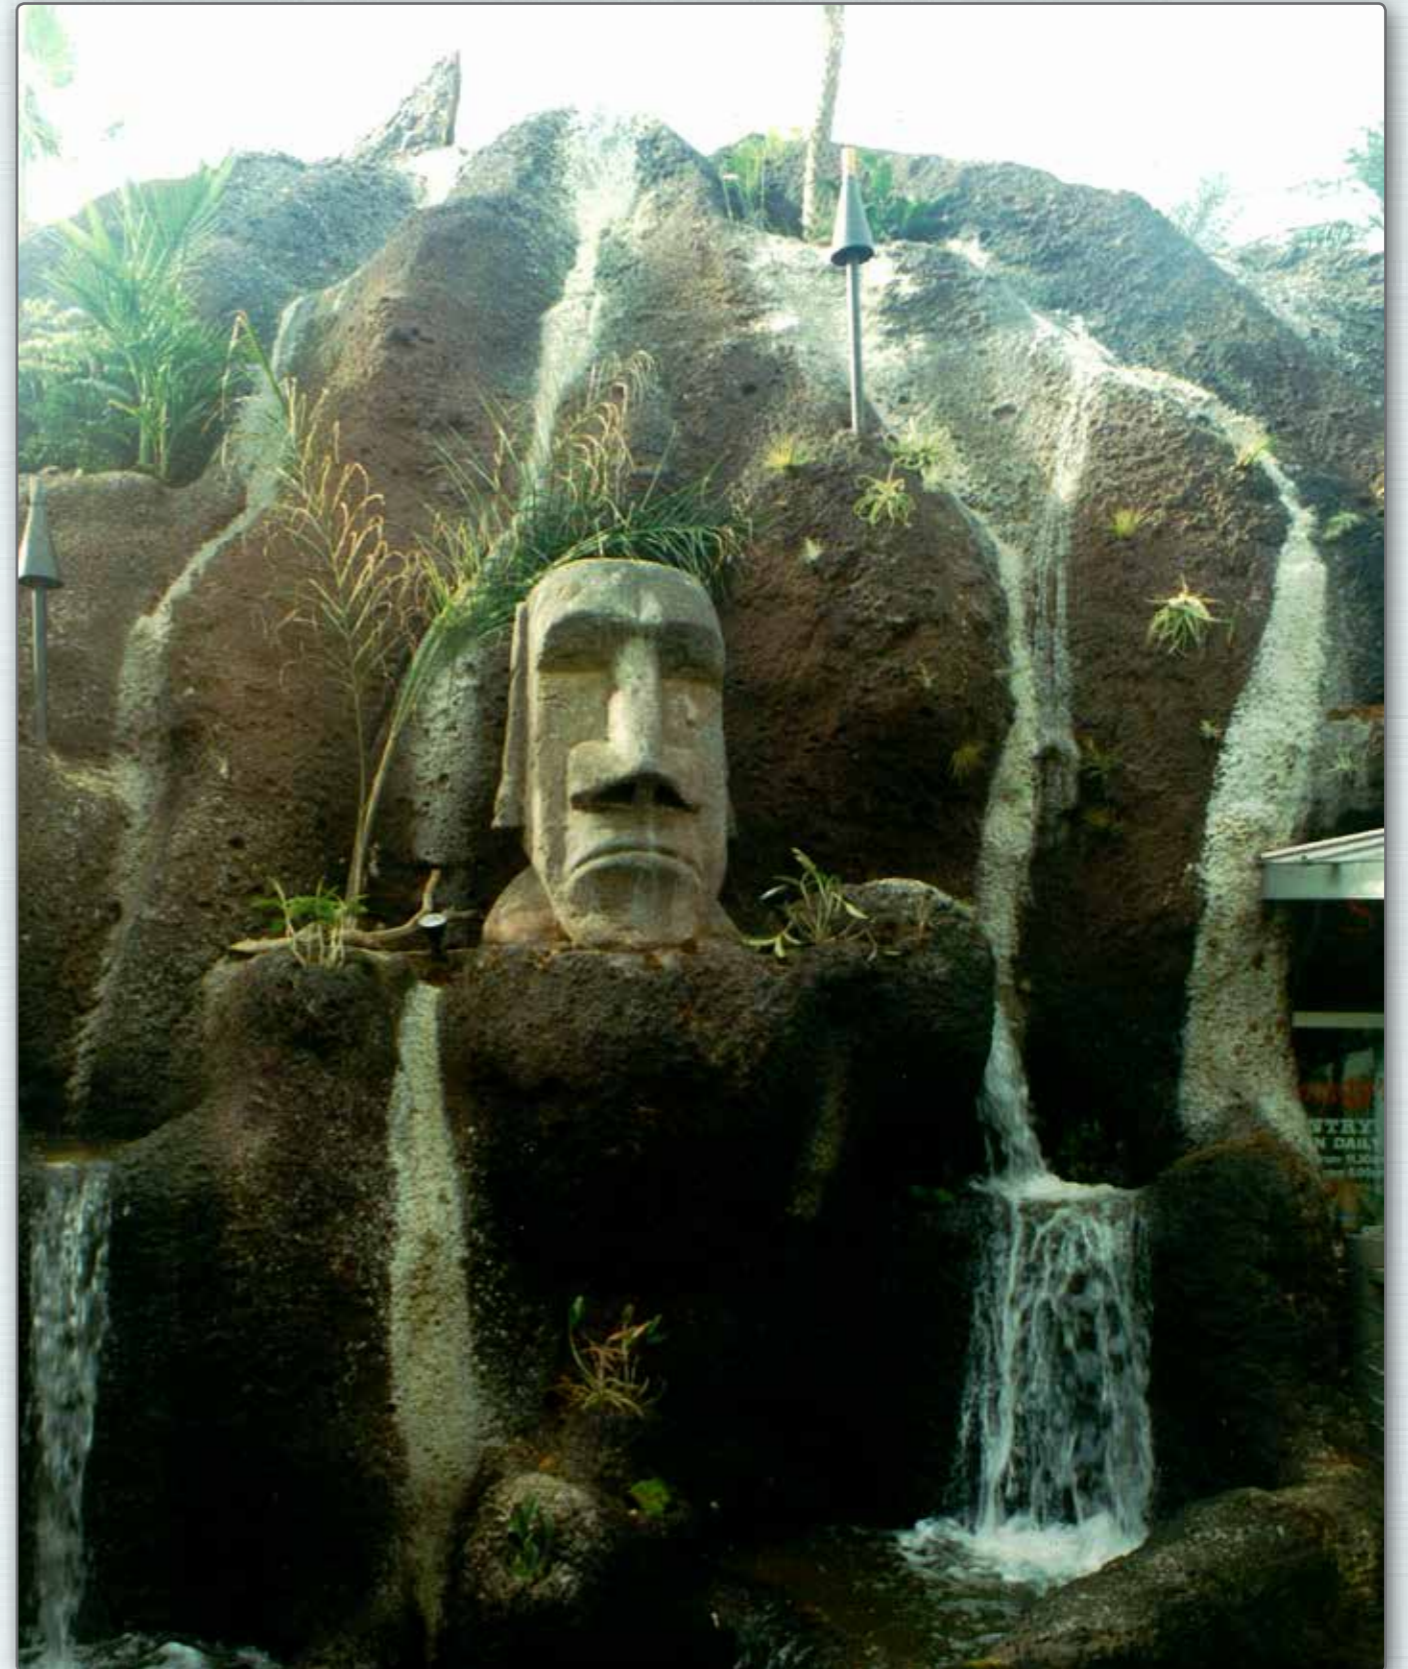

Smorgys at Plenty Rd Dundoora as one of Four themed restaurants in Victoria.

Natureworks was commissioned in 1996 to theme 4 separate Smorgy's restaurants. They are in Ringwood, Burwood, Plenty Rd, Dundoora and Geelong for the Schwaiger family who later sold all four restaurants for $120 million dollars.

The family commissioned Natureworks to design and build the 1 Million exploding volcano

entry feature at Dundoora. Every half hour the volcano erupted" as part of an animated show which blew the socks off diners within the restaurants seated over 1,000 people.

"Each restaurant has it's own spectacular special effects show, there is the active volcano at Bundoora (the spectacular erupting volcano lights the

night sky against the backdrop of the city skyline), the water garden at Ringwood, the musical fountain at East Burwood and of course the superb Salty the Seal and King Neptune shows as well as the giant marine aquarium at Cunningham Pier, Geelong." Large waterfalls and rainforests with creeks and pools enrich the dining experience."