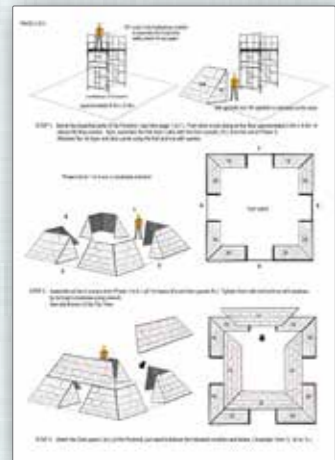

NATUREWORKS - BIG THINGS Pyramid - 9.4m Base

9.4 metre Base - \$25,000 + GST & Shipping costs to destination

Egyptian Pyramid - 9.4m base

Page 1

Page 2

Page 3

Pyramids

NATUREWORKS - BIG THINGS *Pyramid - 7m Base*