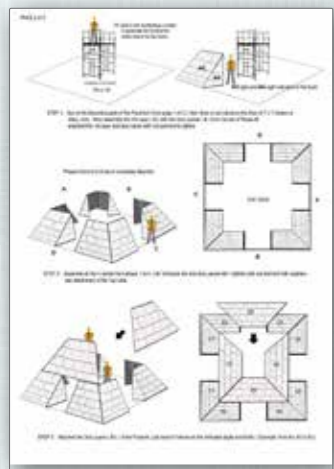

P

P

Egyptian Sphinx on Base - 7m Base

Pyramid is supplied in stone block panelling kit form - with full assembly instructions

Assembly Instructions

Page 1

Page 2

Page 3