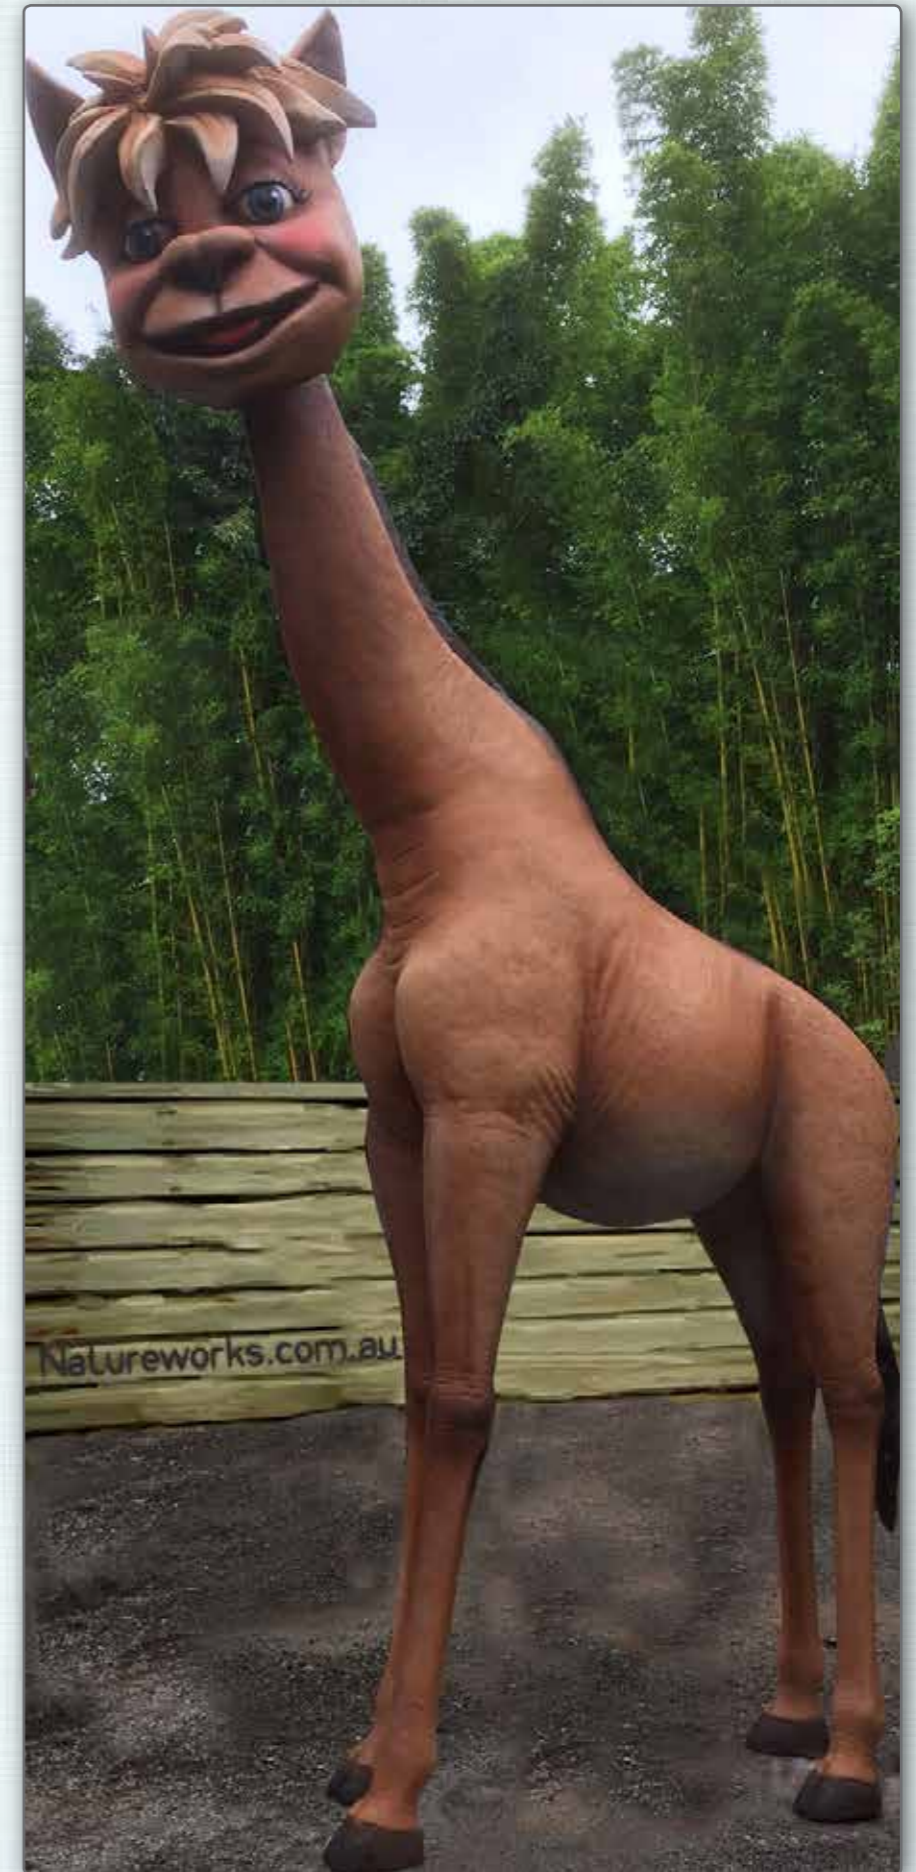

NATUREWORKS - BIG THINGS

Ally The Giant Alpaca

Ally the Alpaca - 18ft

"He Who whispers Down a Well About The Goods He Has To Sell, Will Never Make As Many Dollars As He Who Climbs A Tree And HOLLARS!"

Recently Ally's Kindy near Ipswich asked for Natureworks' help to put them "on the map".

We started by taking their logo, and sculpted its head as a larger than life version of their logo, which was a cartoon character of a friendly alpaca. We then morphed its head onto our 6 metre giraffe body and gave it a repaint.

Ally stands in the driveway and can be seen from afar. Friendly "Ally" the Alpaca now greets the children at the entry of Ally's Kindy everyday.

Alpacas