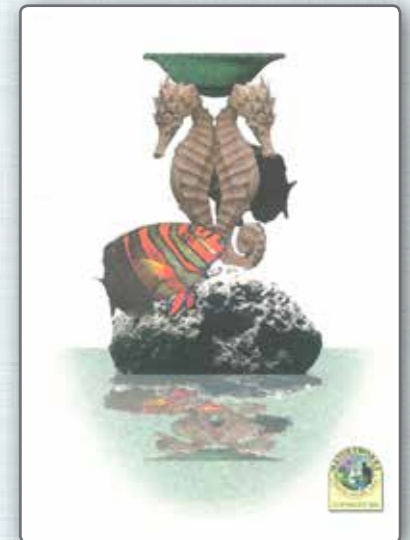

Seahorse water FOUNTAIN

Seahorse Fountain

Seahorses