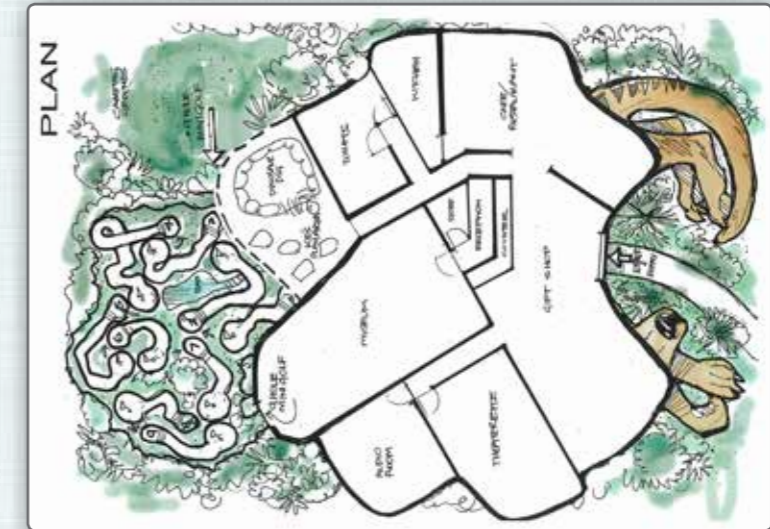

NATUREWORKS - BIG THINGS *Giant Tasmanian Tiger*

Giant Tasmanian Tiger Themed Mini golf Shop

Tasmanian Tiger Shop