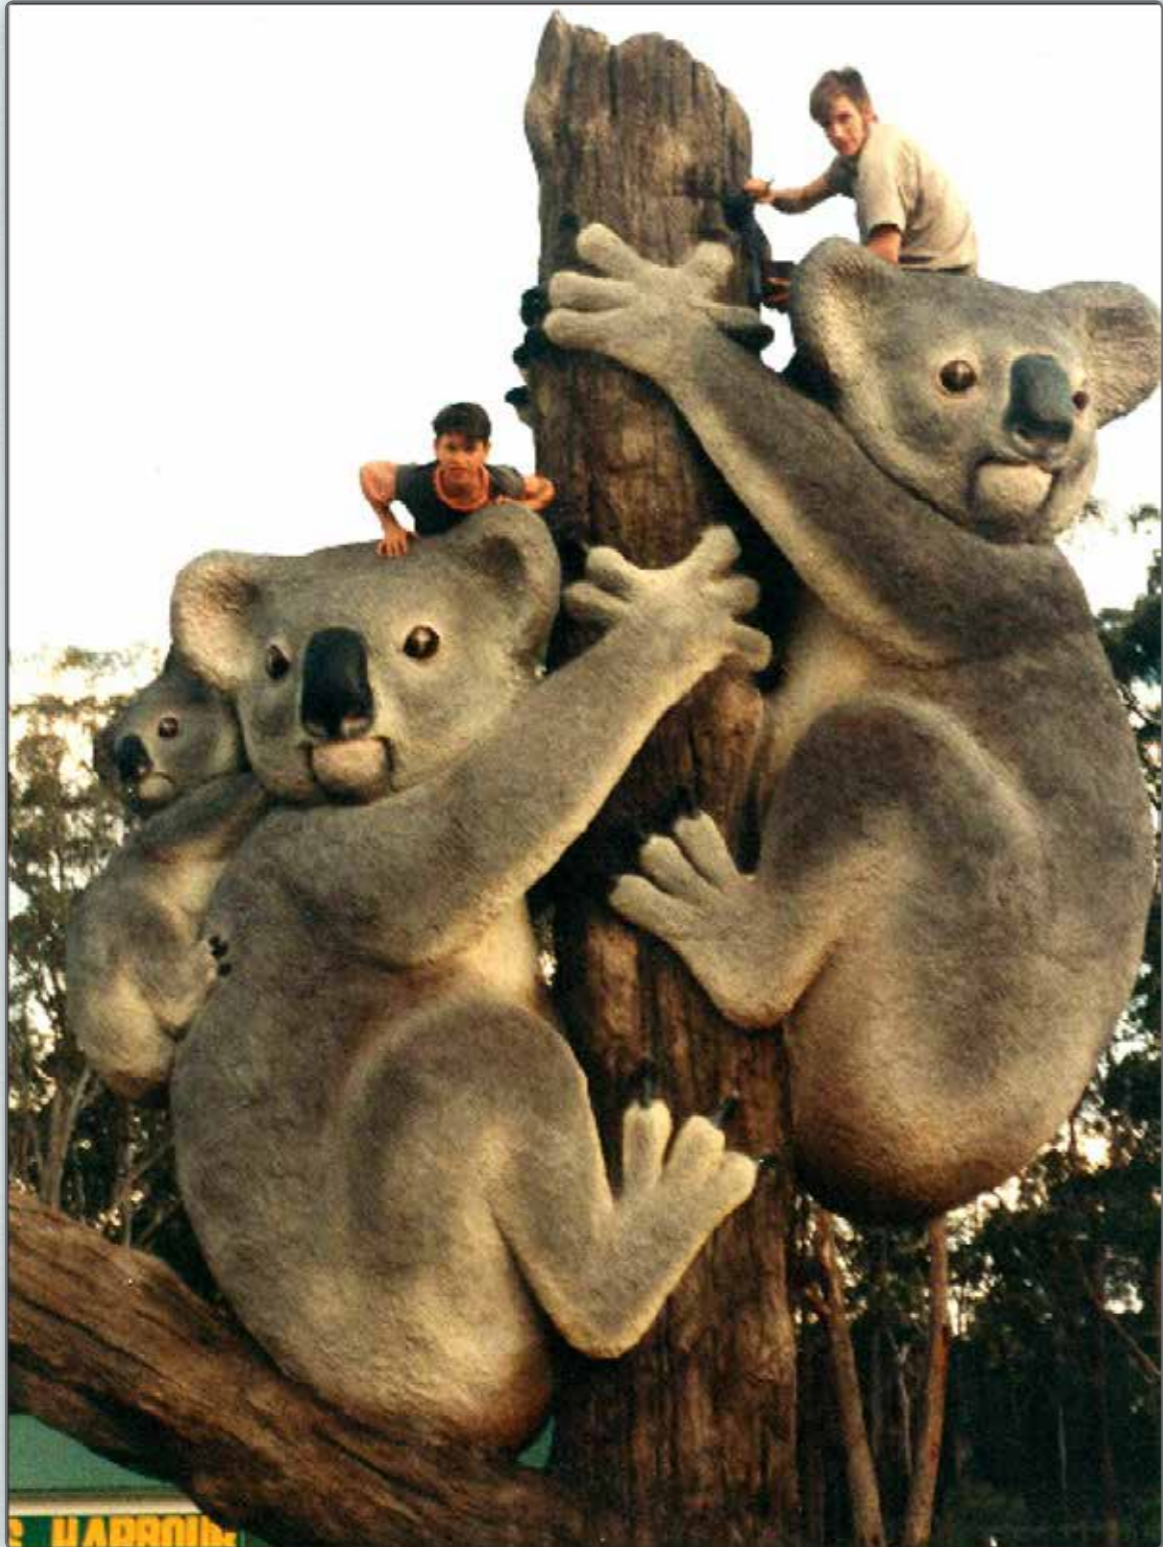

"Cuddle" The Koala

NATUREWORKS - BIG THINGS *Koala on Tree Stump*

K

K

Giant Koalas - 8 metres High - Coffs Harbour Zoo

Touch ups of exterior finish

Koala on Tree Stump - On Truck - ready for delivery

Installation with Crane