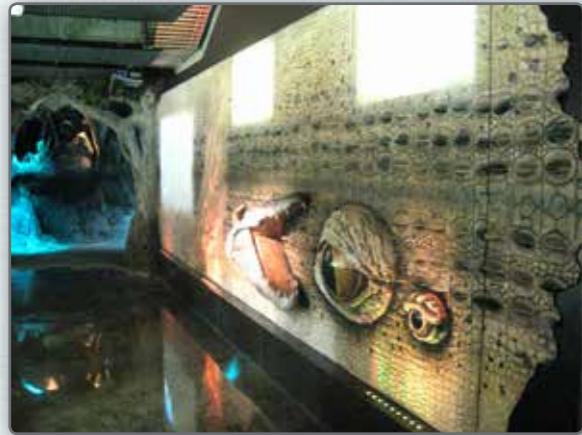

Crocodile - Wall Panels

NATUREWORKS - BIG THINGS *Giant Crocodile Panel*

Giant Crocodile Wall Panel - Sydney Aquarium

This beautiful crocodile panel can be seen on the wall at the Sydney Aquarium, NSW.

Crocodile Wall Panel