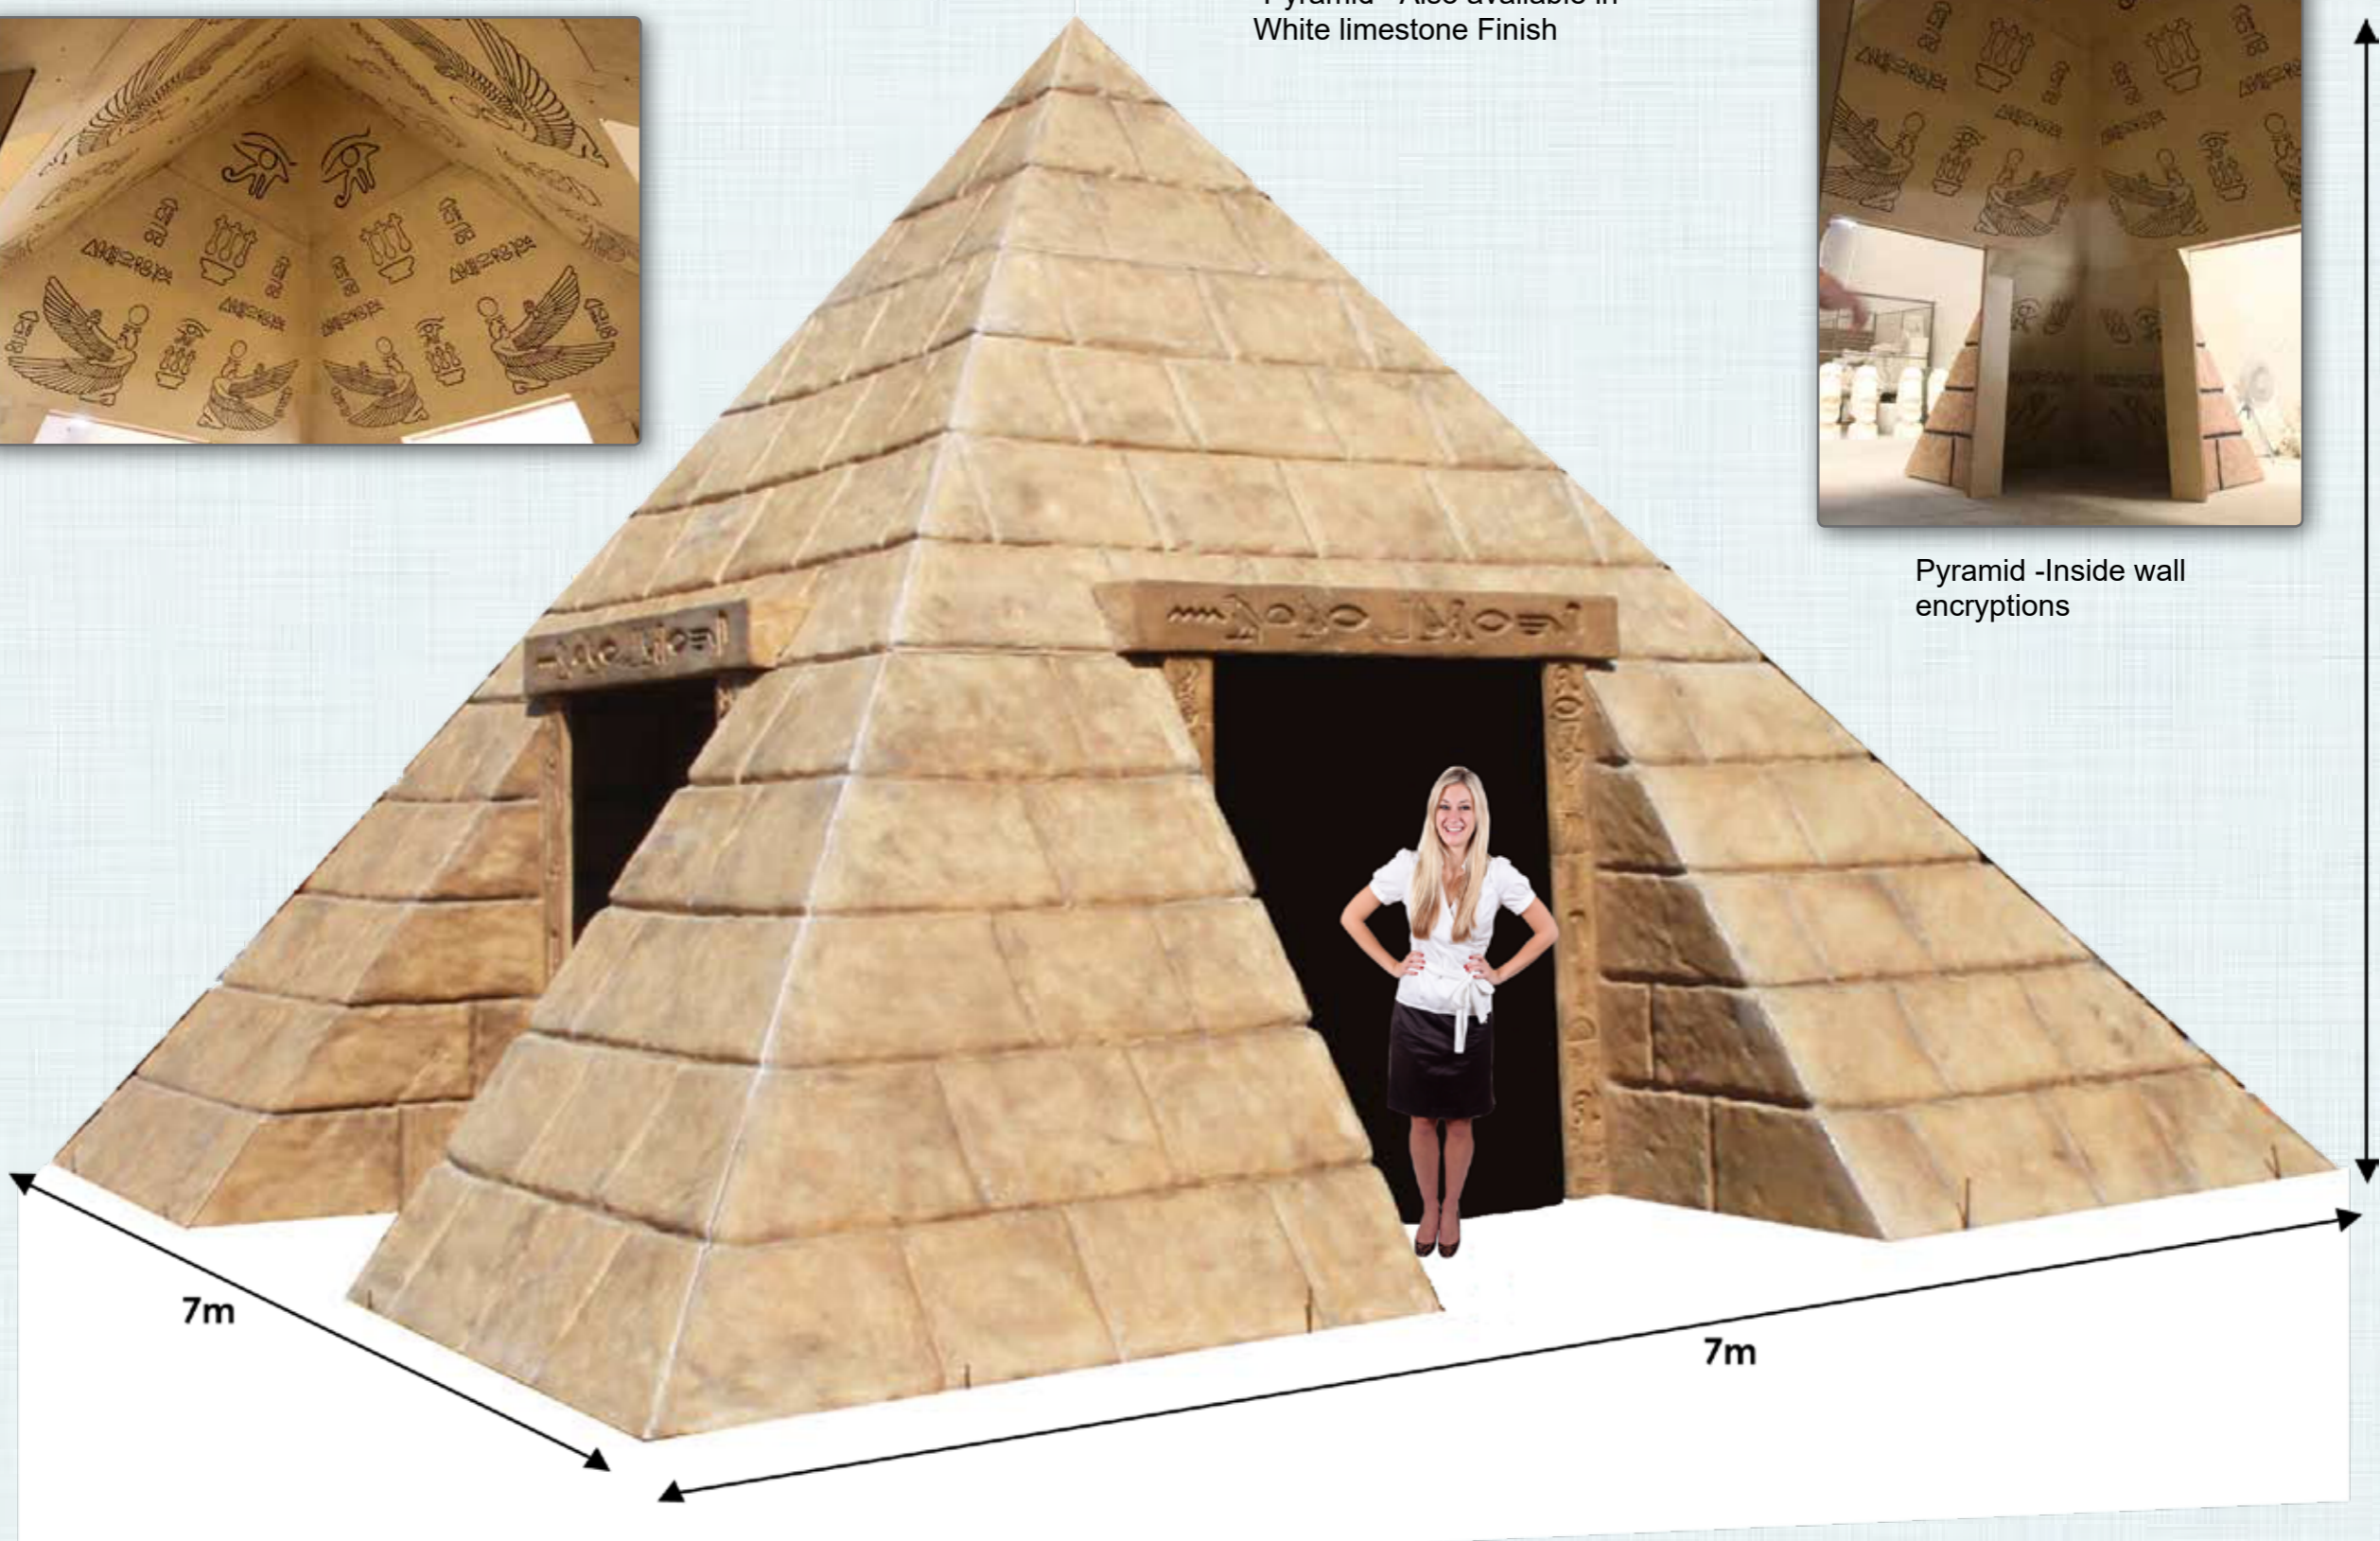

Pyramid - Inside wall encryptions