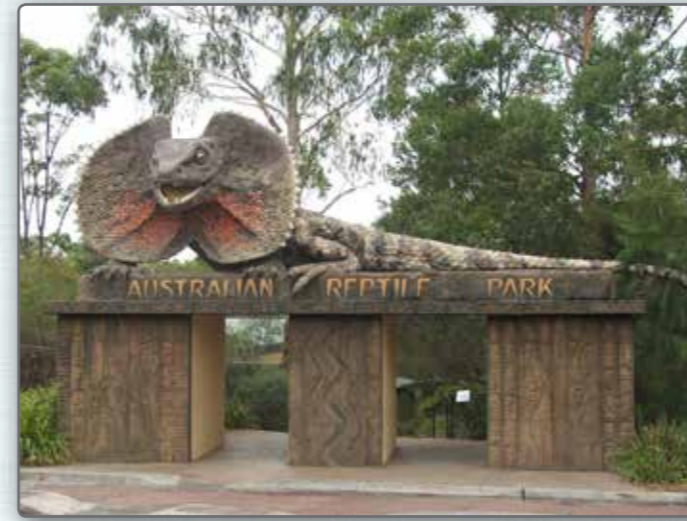

Giant Tasmanian Tiger Themed Mini golf Shop

Tasmanian Tiger Shop

NATUREWORKS - BIG THINGS *Giant Frilled Neck Lizard*

Giant Frilled Neck Lizard - Australian Reptile Park
Entry Statement - Somersby NSW - 10 metre long