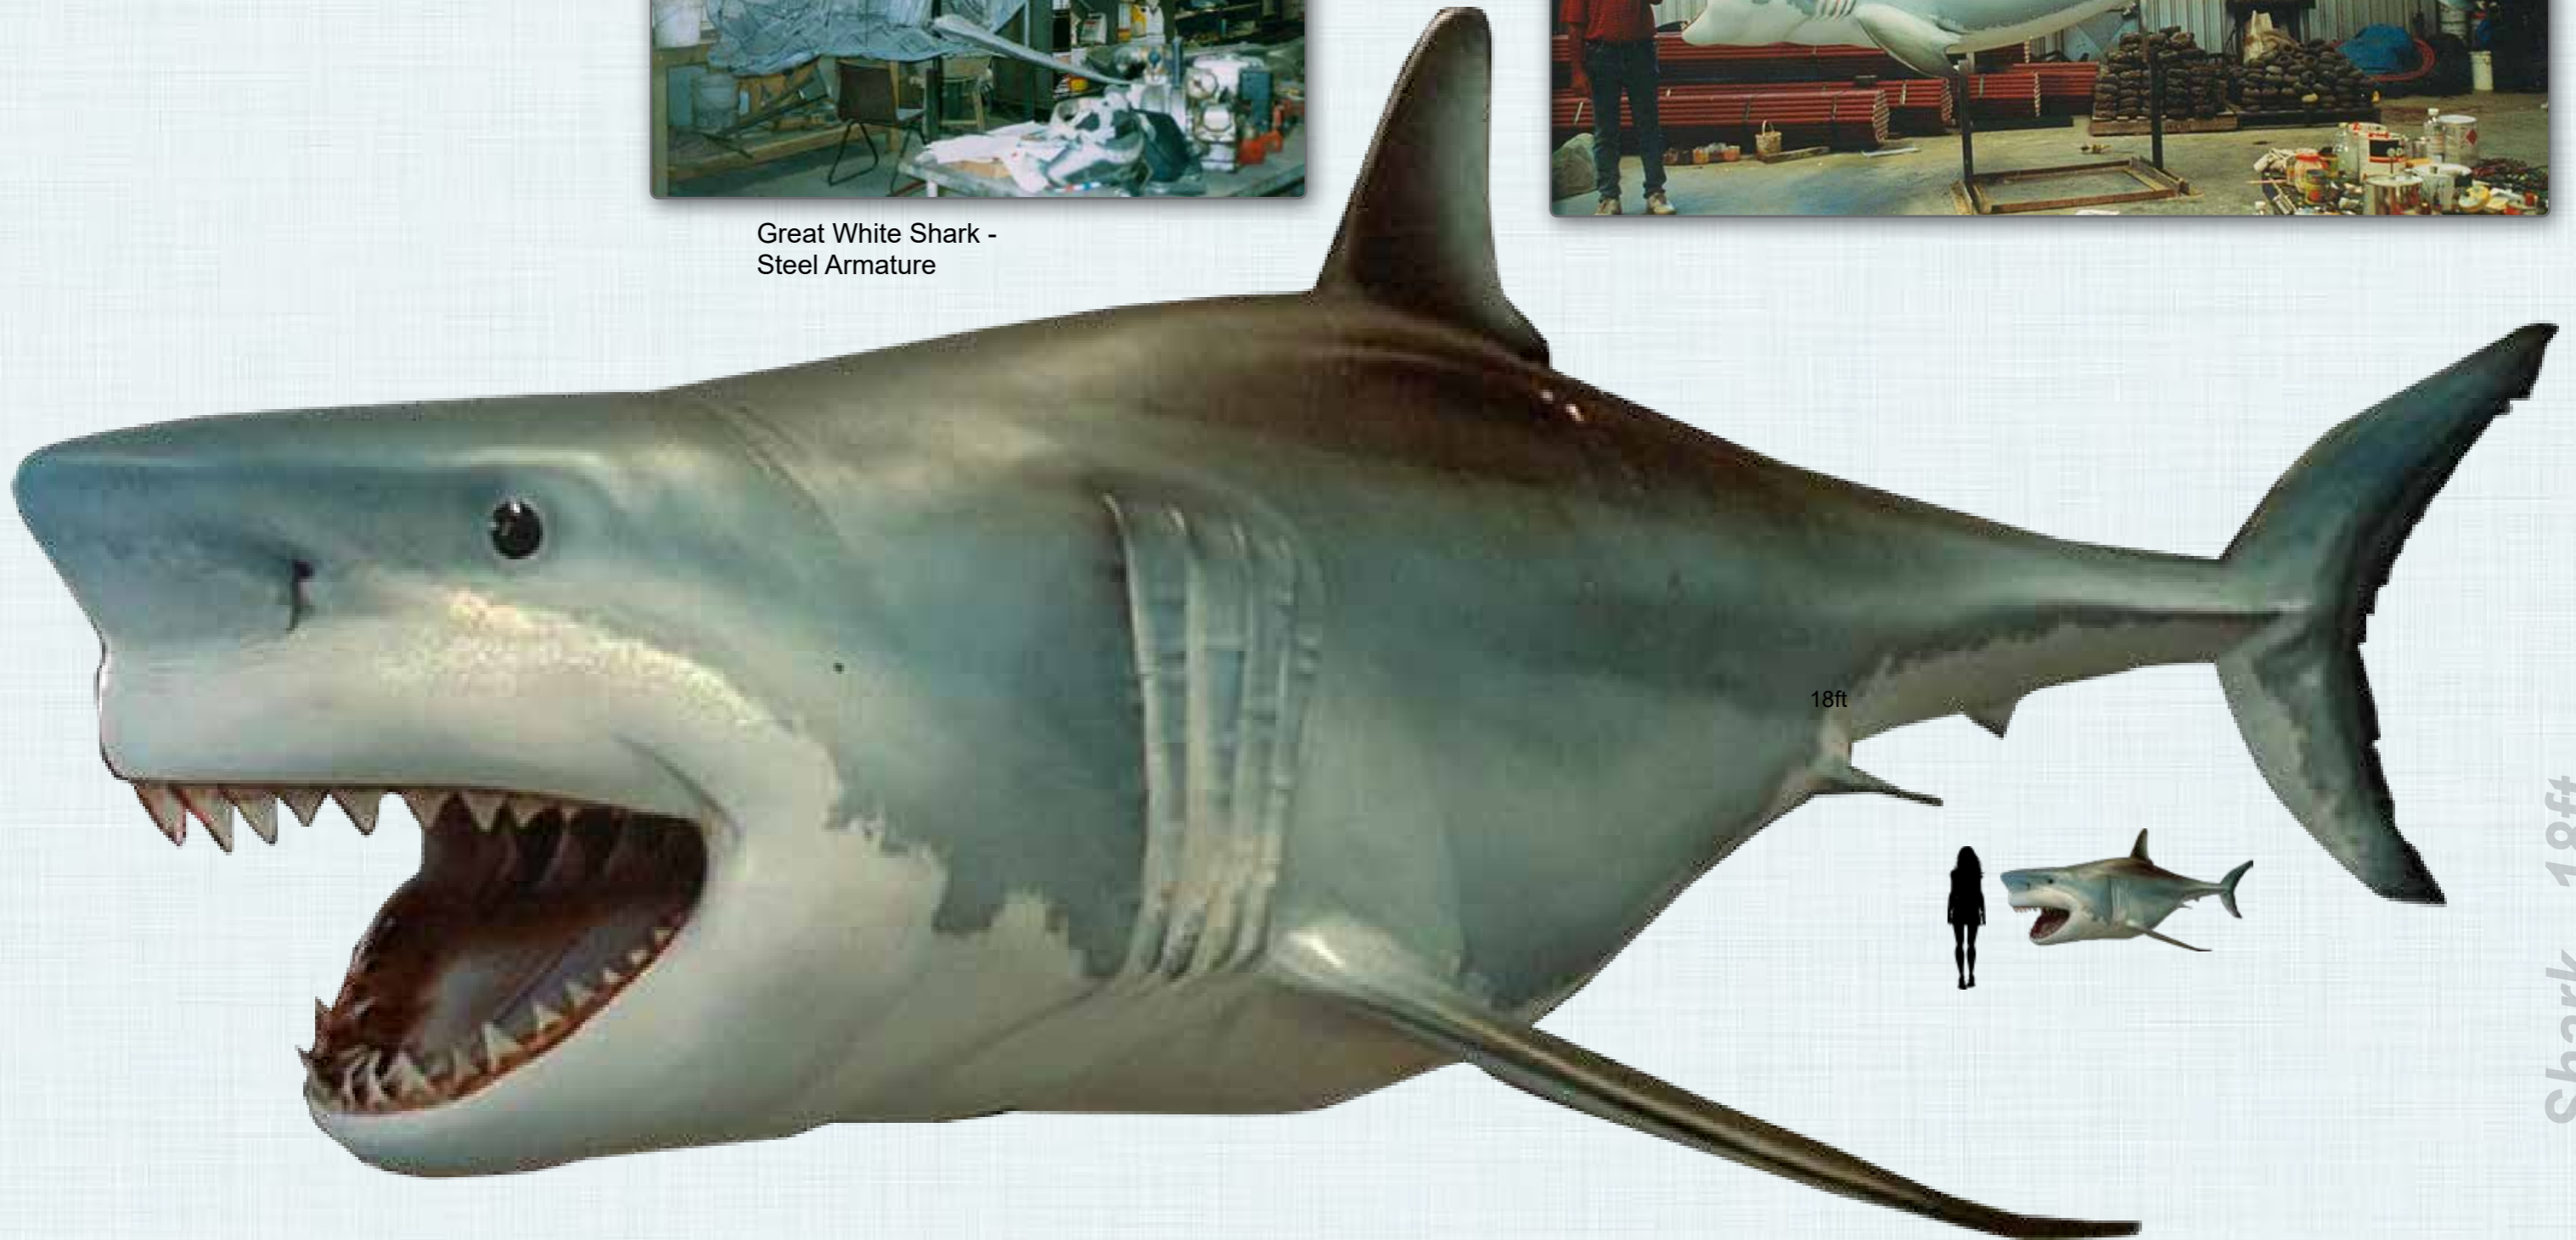

Image 7 - Finished Snakes Head -

This giant playground snake is a spectacular playground item. It has detailed scales & paintwork which wraps around the sandpit providing a Fun, Safe themed area for all age groups. It also doubles up as seating for adults to use whilst the children play in the sandpit.

Image 8 - Completed Giant Snake around Sandpit

Snakes

NATUREWORKS - BIG THINGS

Shark - 18ft

S

S

Great White Shark - 18ft

Great White Shark -
Steel Armature

Shark - 18ft

NATUREWORKS - BIG THINGS

Seal - Public Art

Seal Sitting on Bench
Underwater World - Mooloolabah

Concept Art

Blue Seal - Water Play Character
Big 4 Caravan Park

Blue Seal for Big 4
Caravan Park

Happy Blue
Seal