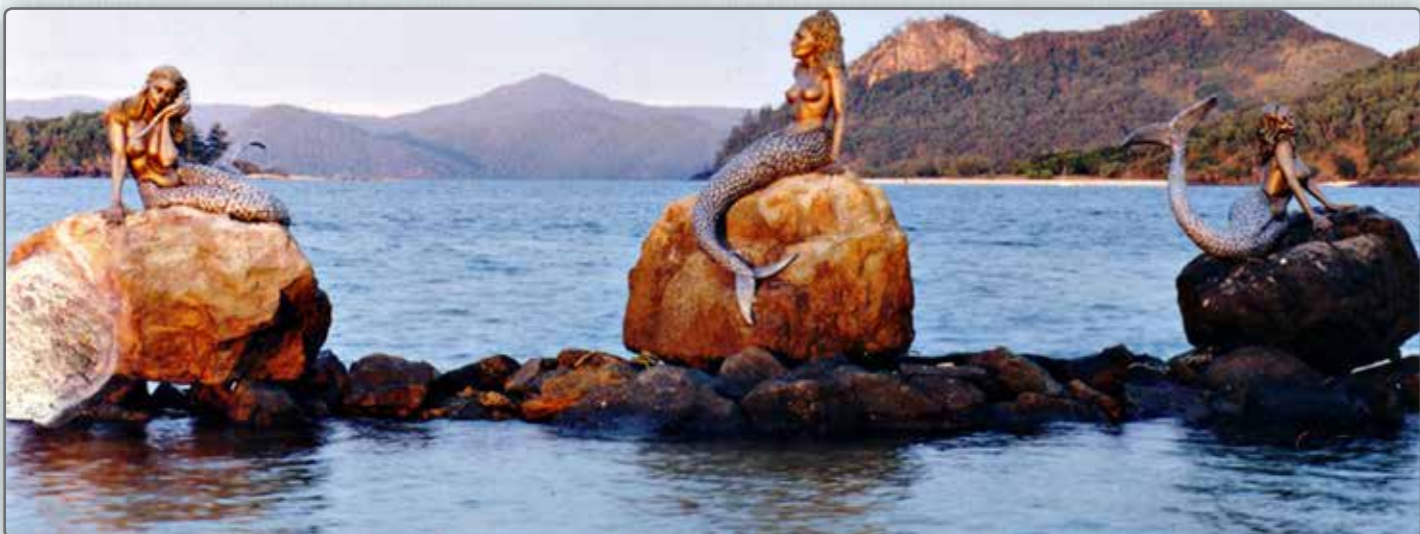

NATUREWORKS - BIG THINGS *3 Mermaids on Rocks*

M

M

Mermaids On Rocks - Daydream Island - Whitsundays QLD

They were commissioned at 1 1/2 times life size by Vaughan Bullivant the creative force behind the new look Daydream after he bought the resort in the late 90's