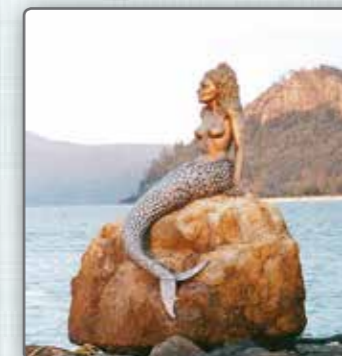

Mermaid 2 - On Rock - Tail down