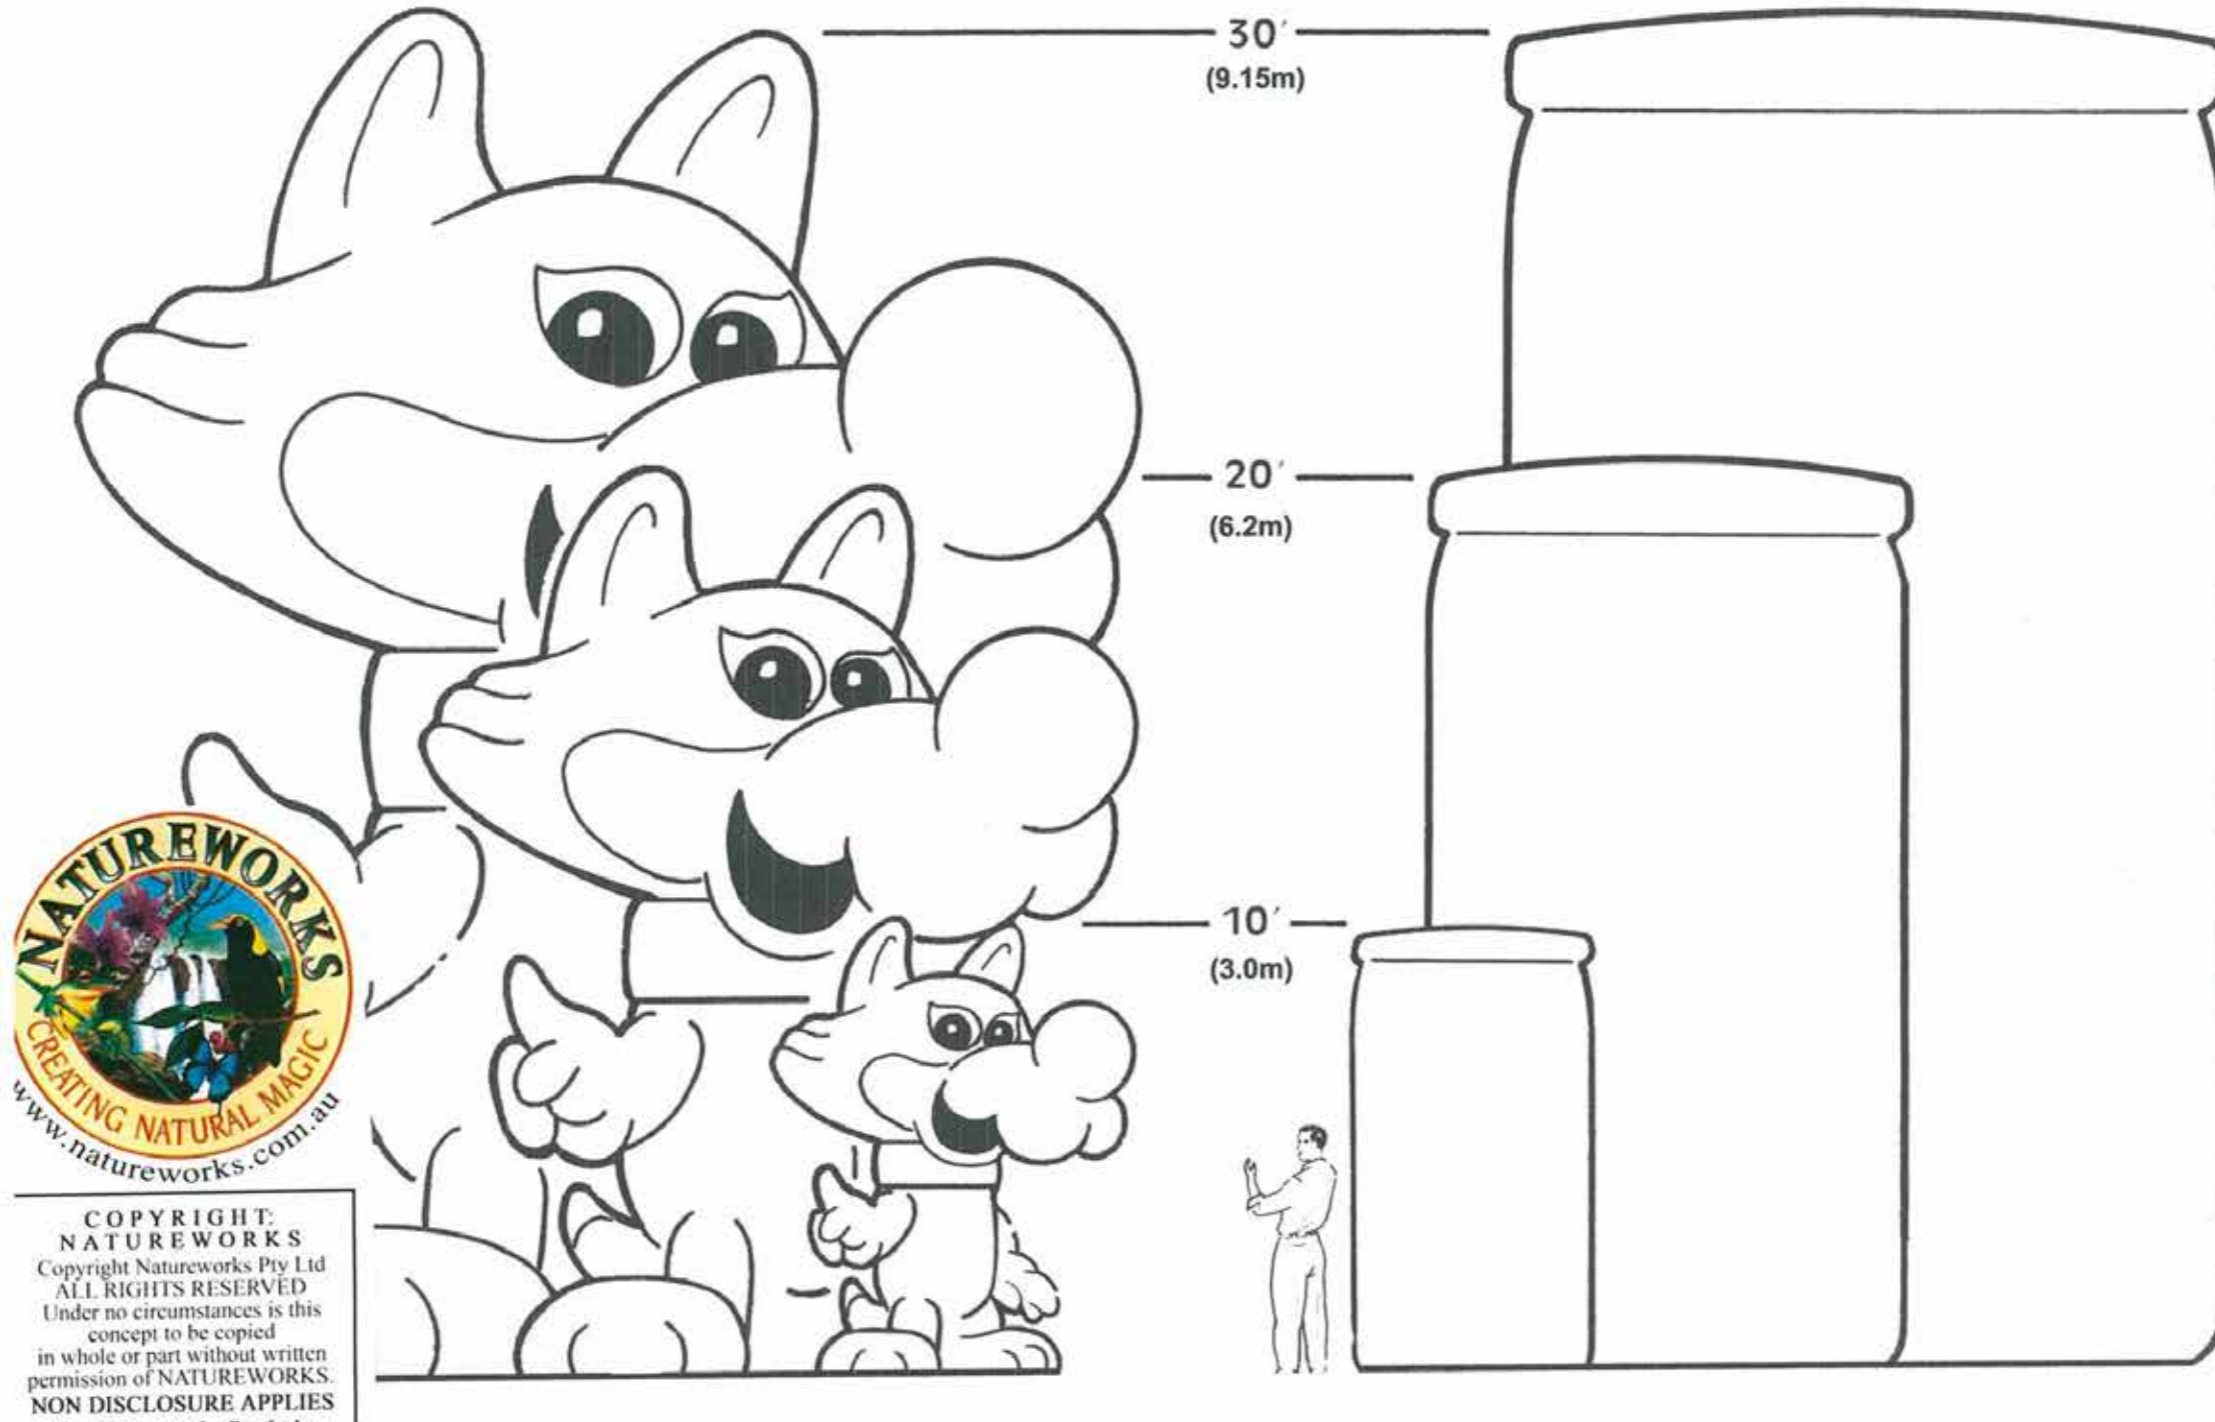

Christmas - Nutcracker - 12ft with Sceptre

12ft

Xmas

NATUREWORKS - BIG THINGS

HOW BIG IS BIG ENOUGH?

How Big is Big Enough