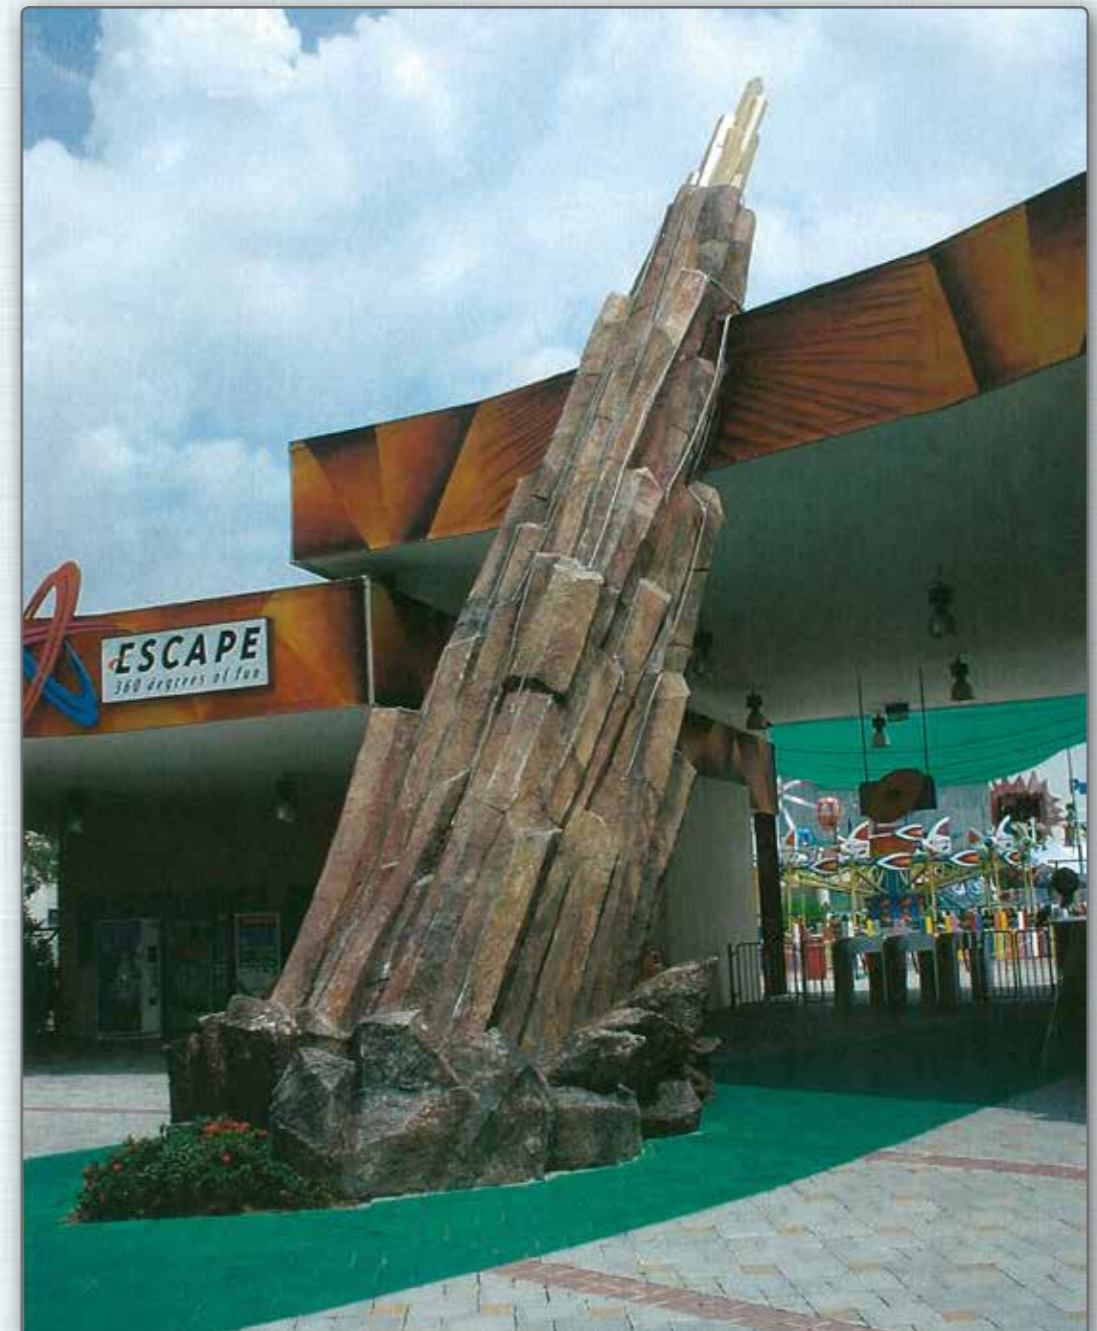

Land Formations