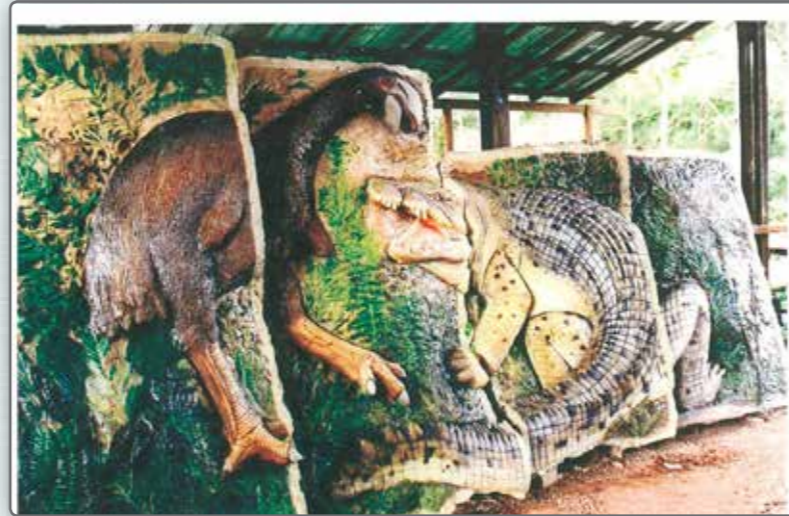

Big Spiders

S

S

Orb Weaving Spider
Currumbin Sanctuary Playground

The giant climbing net at Currumbin Sanctuary's Playground was finished by a giant orb-weaving spider, hovering on suspended cables above the playspace and beyond reach

S

Red Back Spider Over Outback Dunny

If you would like Natureworks to make you a giant spider we would love to hear from you.

Our giant Redback Spider is a classical Australian icon

Redback Spider

Orb Weaving Spider

NATUREWORKS - BIG THINGS

Prehistoric Rock Scene

S

S

Giant Megafauna - Prehistoric Rock Scene

A moment back in time - Riversleigh in 1998

Outside Facade - Riversleigh - Showing Rockwork

Wall Plaque before Delivery