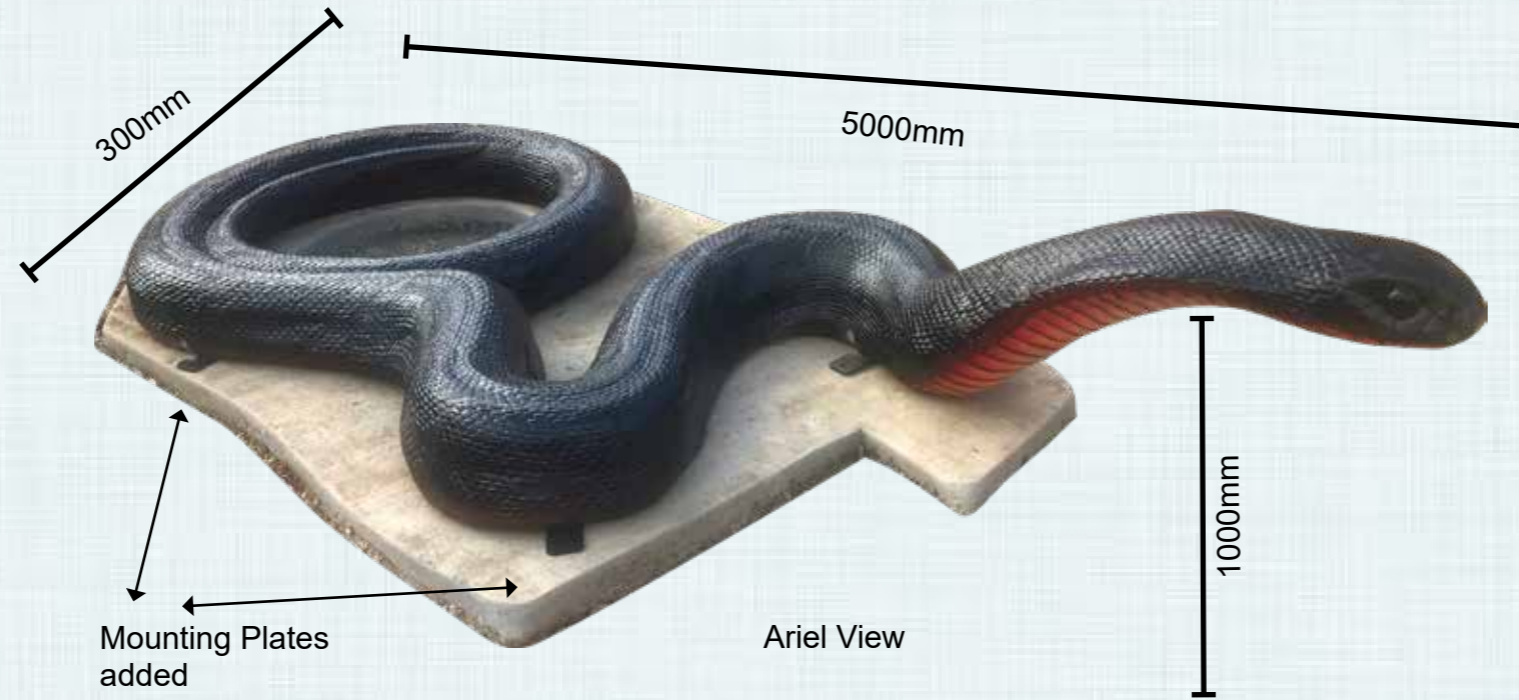

NATUREWORKS - BIG THINGS

Snakes

Red Belly Black Snake

Size - Length 5000mm x Width 300mm x Height - 1000mm