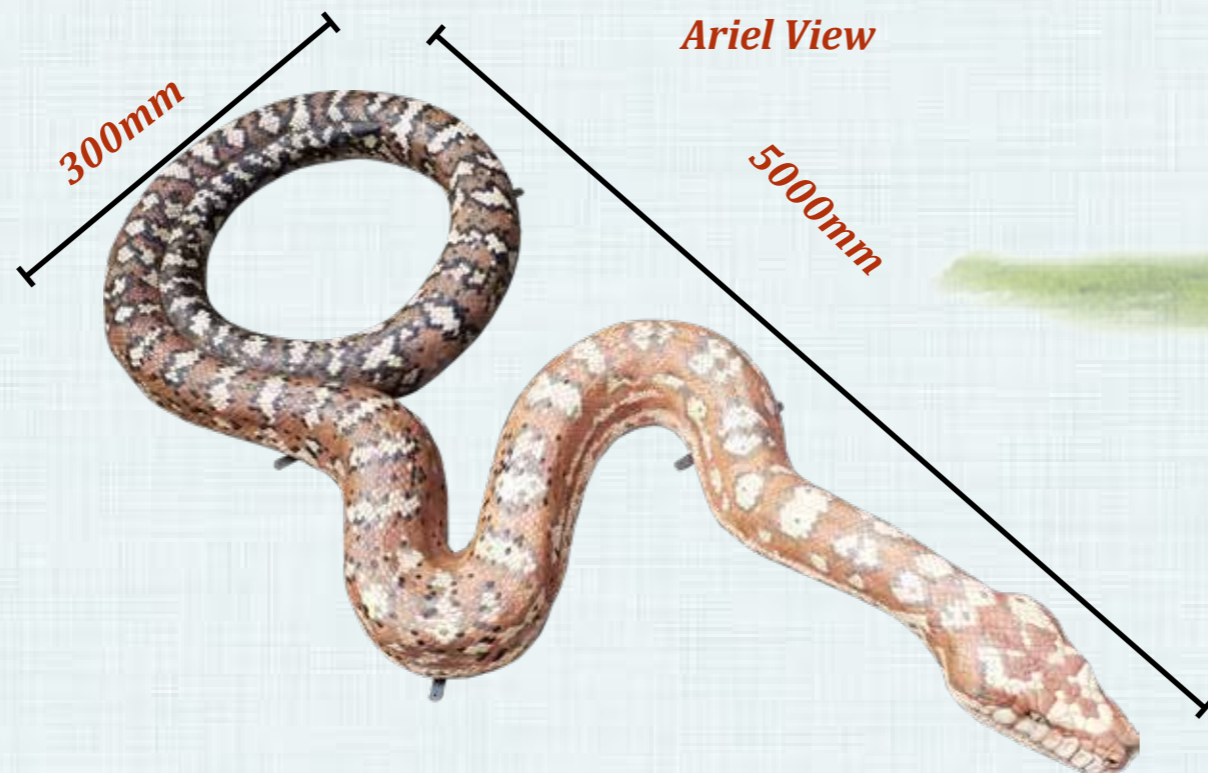

NATUREWORKS - BIG THINGS

Snakes