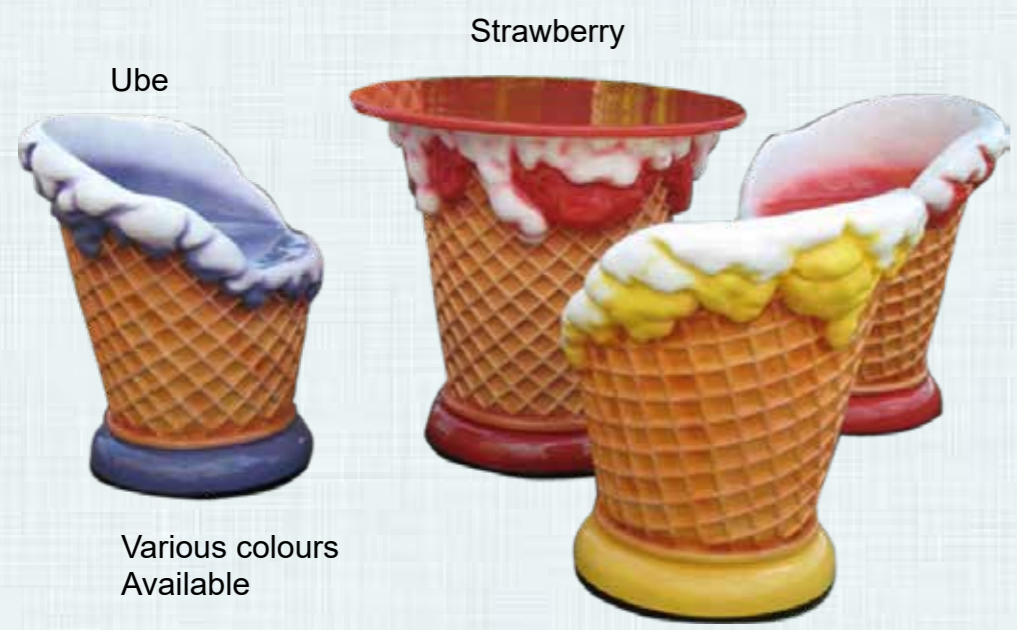

Helicopter

NATUREWORKS - BIG THINGS

Ice Creams

Ice Cream Table & Chairs

Ice Cream - Large hanging with Brackets

Ice Cream Scoop - Free standing

Ice Cream Cone on Base

Ice Cream cone Hanging - extra large

Ice Cream cone on base - extra large

Ice Creams

NATUREWORKS - BIG THINGS

Matilda the Kangaroo

Giant Matilda Kangaroo - 9 metres Tall

The original Matilda stood at 12 metres tall and made her debut at the Commonwealth Games in 1988. She was the star of the show, but was never designed and fabricated so as to weather the elements and the passage of time.