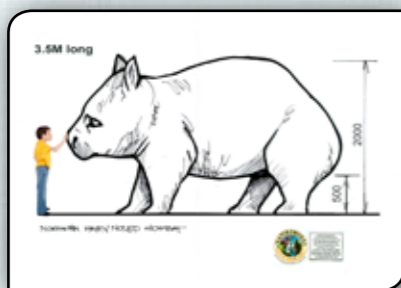

Miniature themed internal diorama options available

No ordinary Turtle

Yurtle - Giant Turtle Shell

NATUREWORKS - BIG THINGS "William" - The Wombat

William the Wombat - Installed Town of Thalton

Concept Art