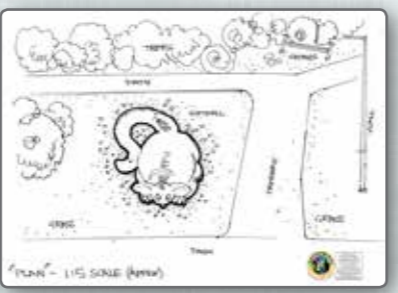

NATUREWORKS - BIG THINGS

Yellow Bellied Glider Possum

Certification

CONSULTING COORDINATION Pty Ltd
ENGINEERS & PLANNERS
PO Box 275 Sanctuary Cove
Queensland 4212 AUSTRALIA
4824 The Parkway
Sanctuary Cove QLD 4212
Telephone: +61 7 5514 8700
Facsimile: +61 7 5514 8900
clive@consultingcoordination.com.au

STANDARDS COMPLIANCE CERTIFICATE - PLAYGROUND EQUIPMENT
NATUREWORKS PTY LTD

MANUFACTURER: NATUREWORKS PTY LTD
732 MT GLOBBUS ROAD
HIGHVALE QLD 4520 AUSTRALIA

MODULES: SUGAR GLIDER

We, Consulting Coordination Pty Ltd of 4824 The Parkway Sanctuary Cove Queensland 4212 hereby certify that we have assessed the NATUREWORKS playground equipment modules as specified above for compliance with current Australian Standards. Based on our assessment, we are satisfied that the NATUREWORKS modules specified above comply with the requirements of AS/NZS 2004, AS/NZS 4422:1996 and AS/NZS 4486 Part 1-1997 when installed in accordance with the installation specifications of the manufacturer with a free height of fall of 1150mm and a fall zone of 1850mm.

Signature: CLIVE DODD BEng (Civil), MURP, MIE Aust, CP Eng, RPEQ 1985, LGE (Qld) 1036 Date: 14th October 2010

Giant Yellow Bellied Glider Possum

STAGE 1

CONCEPT ART - Planning before any sculpturing.