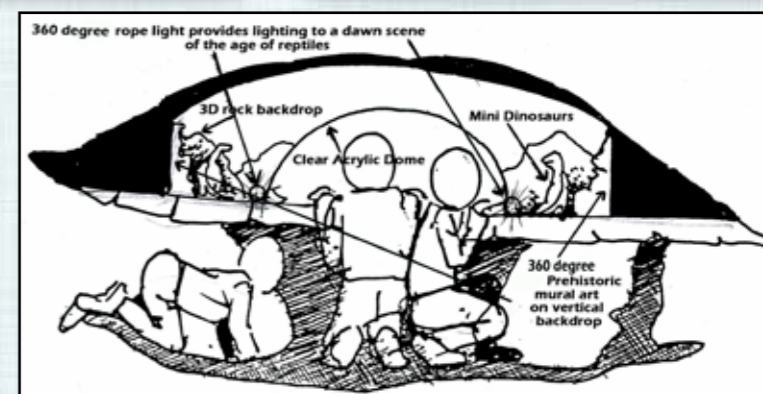

Yurtle - Giant Turtle Shell