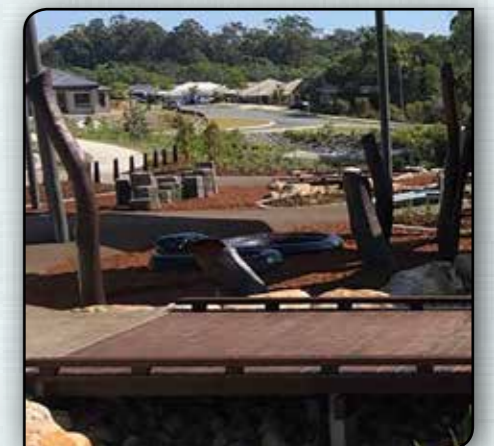

NATUREWORKS - BIG THINGS

Snakes

In Production - 3 - Scales & Paint nearly completed

Size - Length 5000mm x Width 300mm x Height - 1000mm

Completed - insitu