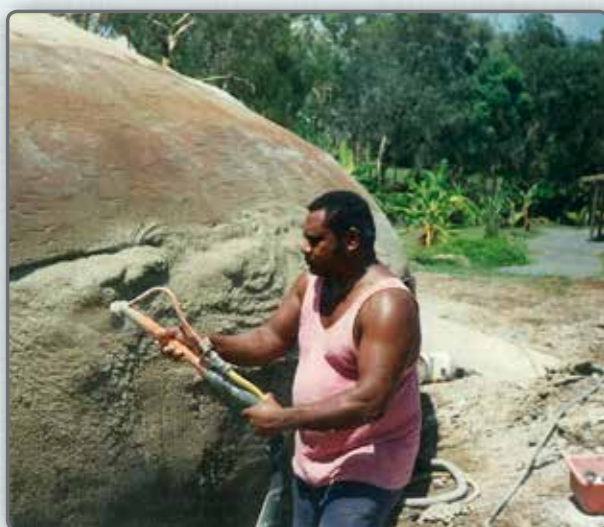

Stage 5 - Final rendering & carving