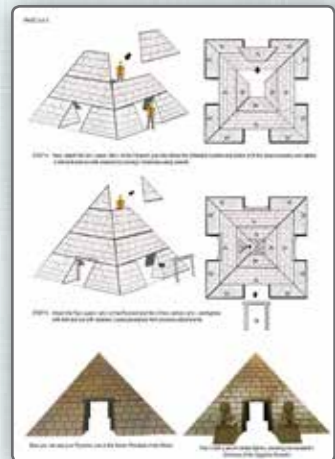

NATUREWORKS - BIG THINGS Pyramid - 9.4m Base

9.4 metre Base - \$25,000 + GST & Shipping costs to destination

Egyptian Pyramid - 9.4m base

Page 1

Page 2

Page 3

Pyramids

NATUREWORKS - BIG THINGS *Pyramid - 7m Base*