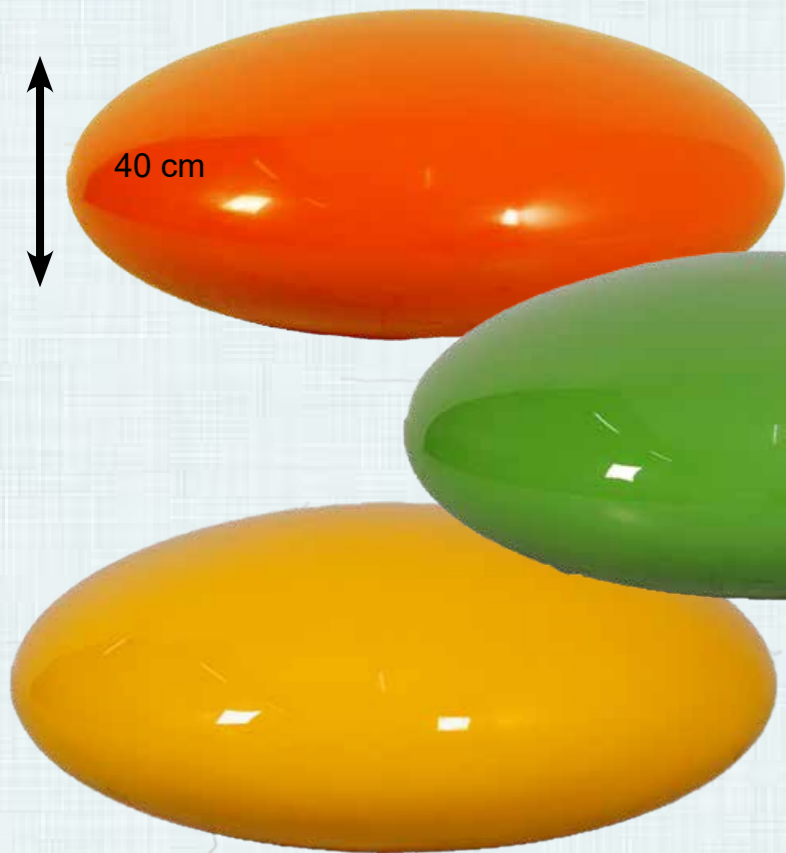

Artificial Rocks & Volcano

NATUREWORKS - BIG THINGS

Smarty Seats

Outdoor Seating - Colourful Smarty Seats

Cast in pre-pigmented polyester gel-coat & fibreglass

100 cm

40 cm

Natural Rock Finish Also Available