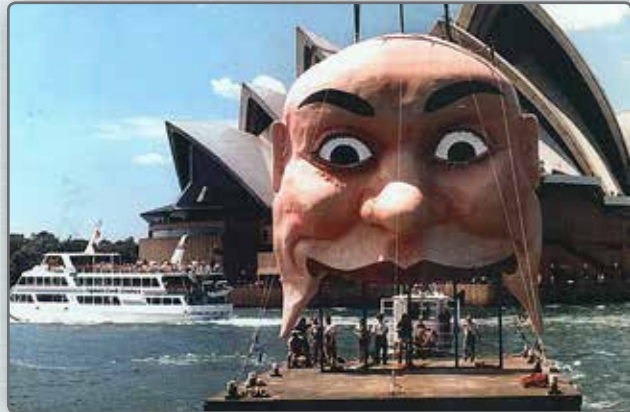

Stage 4 - It was delivered by barge vertically across Sydney Harbour just for the fun of it!

Yes the photo on the barge was a publicity stunt to provide maximum attention to the re-opening of the park after years of closure.