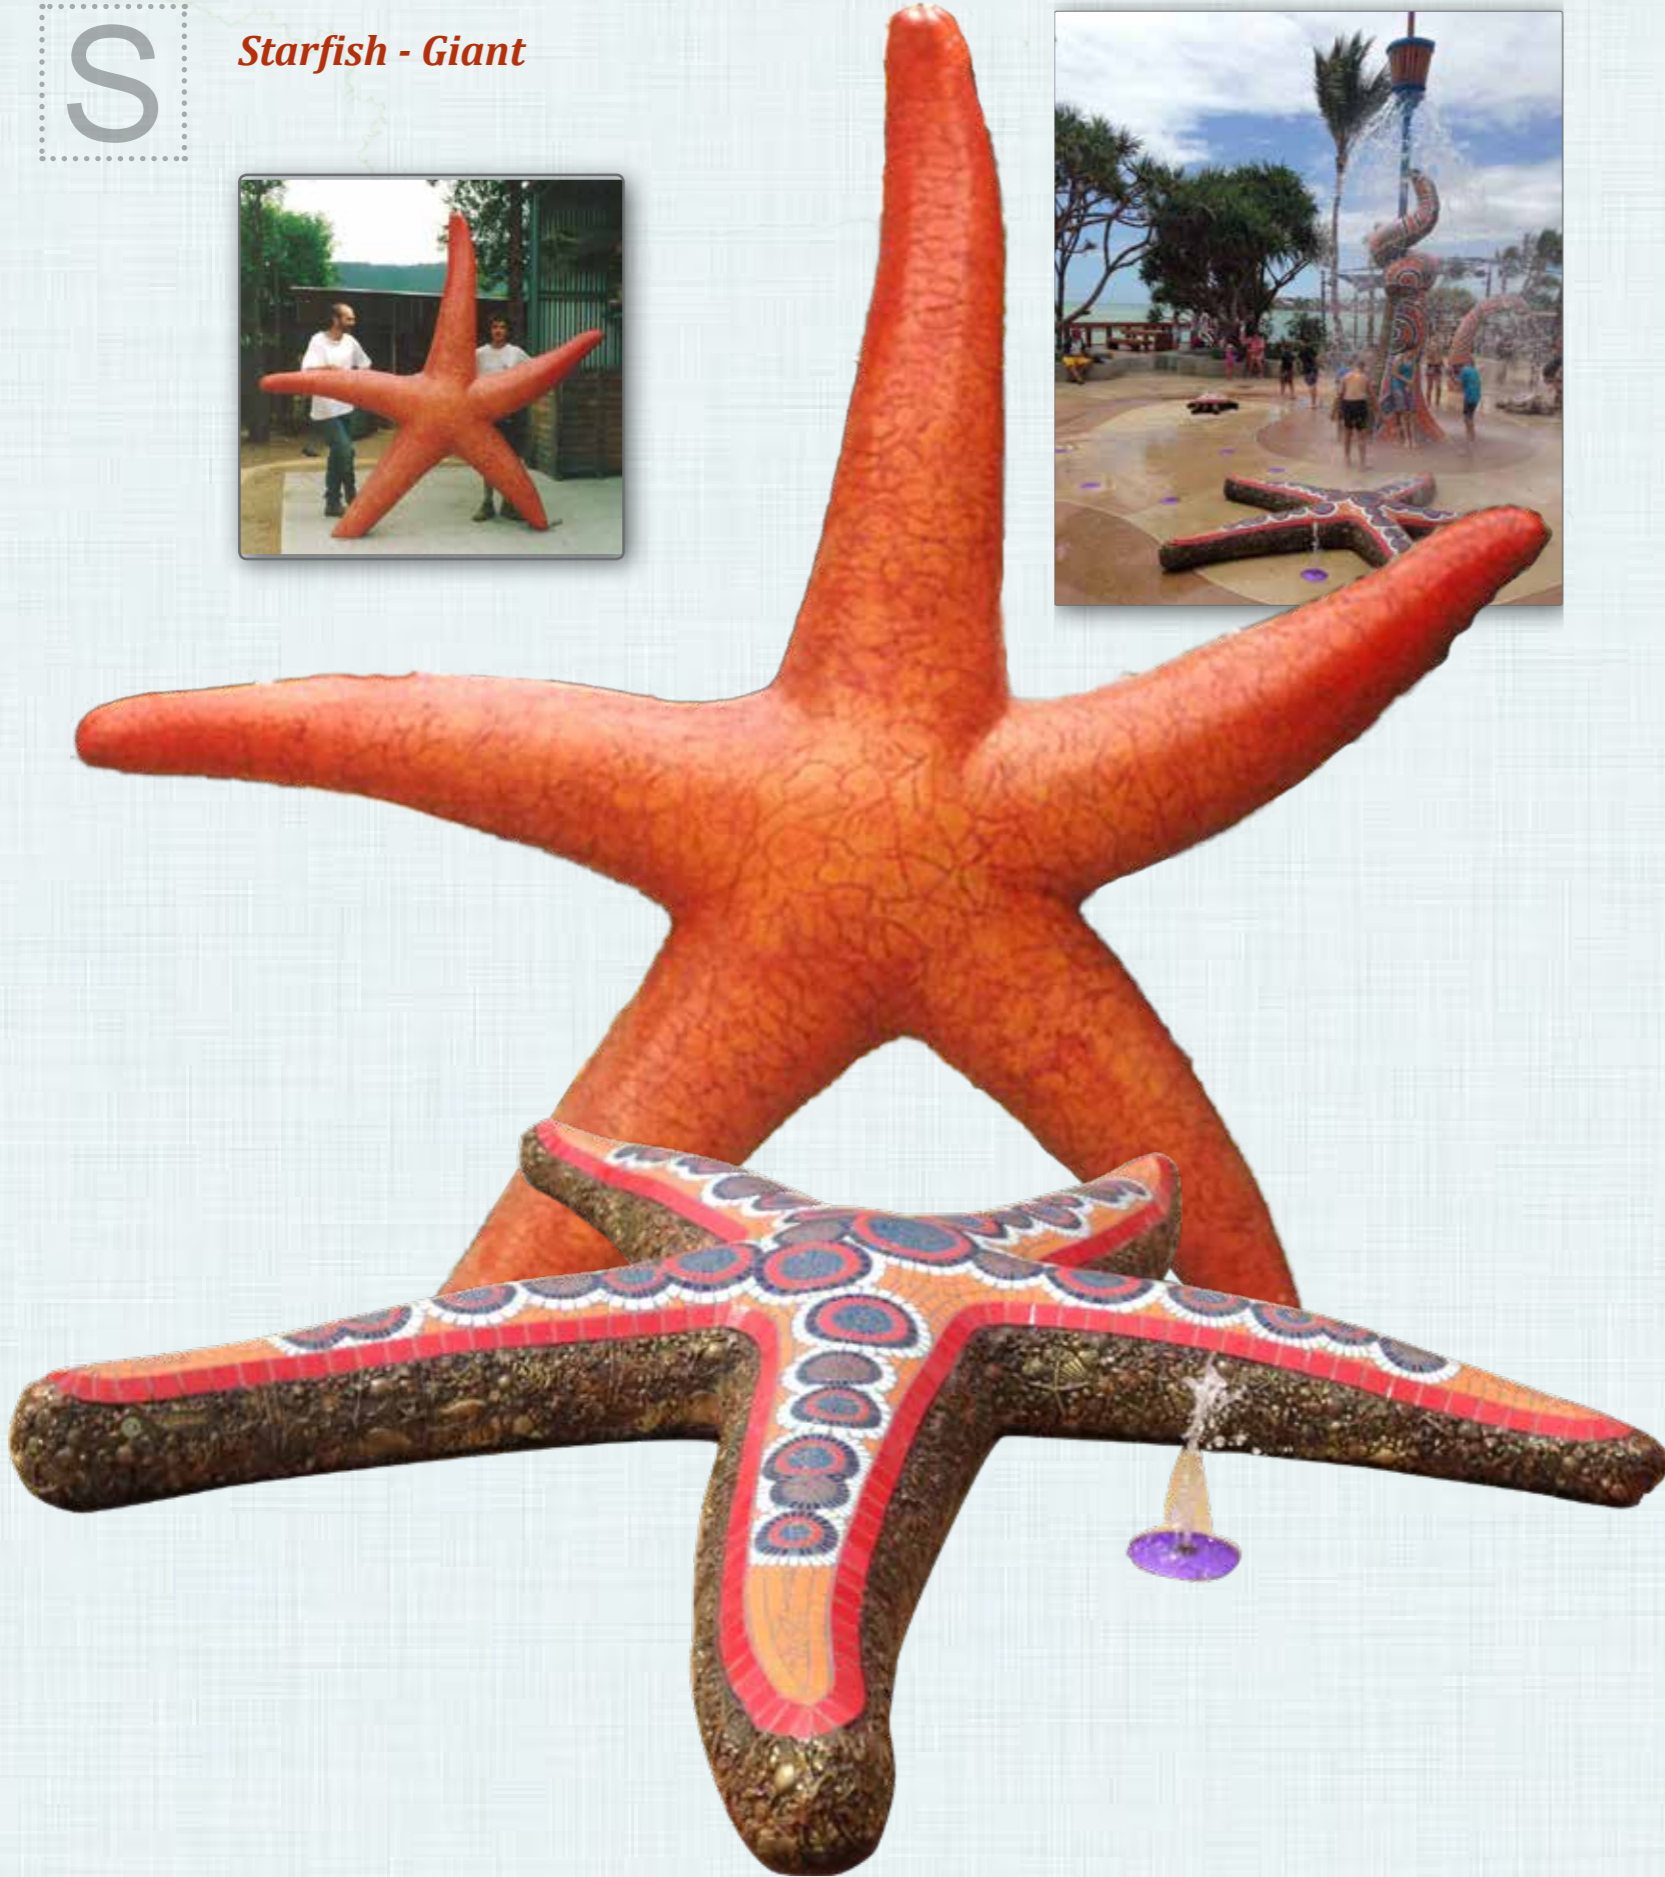

Shark - 18ft

NATUREWORKS - BIG THINGS

Seal - Public Art

Seal Sitting on Bench
Underwater World - Mooloolabah

Concept Art

Blue Seal - Water Play Character
Big 4 Caravan Park

Blue Seal for Big 4
Caravan Park

Happy Blue
Seal

Seals

NATUREWORKS - BIG THINGS

Star Fish & Sting Ray

S

S

Starfish - Giant

S

*Sting Ray
Yeppoon Foreshore - Public Art*

Giant Sting Ray- Yeppoon Waterpark

Star Fish & Stingray

NATUREWORKS - BIG THINGS

Sealife Sculptures

Tropical Landscape Life Size Moais & Erupting Volcano - Smorgy's Restaurant - Melbourne

In 2015, Yeppoon City Council commissioned Natureworks to sculpt a series of sea creatures incorporating interactive water play for the central art feature of a new 'sprayground' to be constructed on the Yeppoon foreshore.

Working closely with landscape Architectural firm Vee Design, Natureworks developed an abstract interpretation of Kraken tentacles (giant octopus), a stingray, a starfish, turtles and a giant crab for the new wet playspace. Utilising a range of surface finishes, Natureworks created larger-than-life art-forms with precise mosaic patterns and a unique 3D bronze appliqué that hugs the free-flowing sculptural forms. The 3D micro-bronze patterned inlay utilised tells the story of the sea creatures fringing the coral reef off Yeppoon - the mid-QLD coastline devastated by Cyclone Marcia in February 2015.