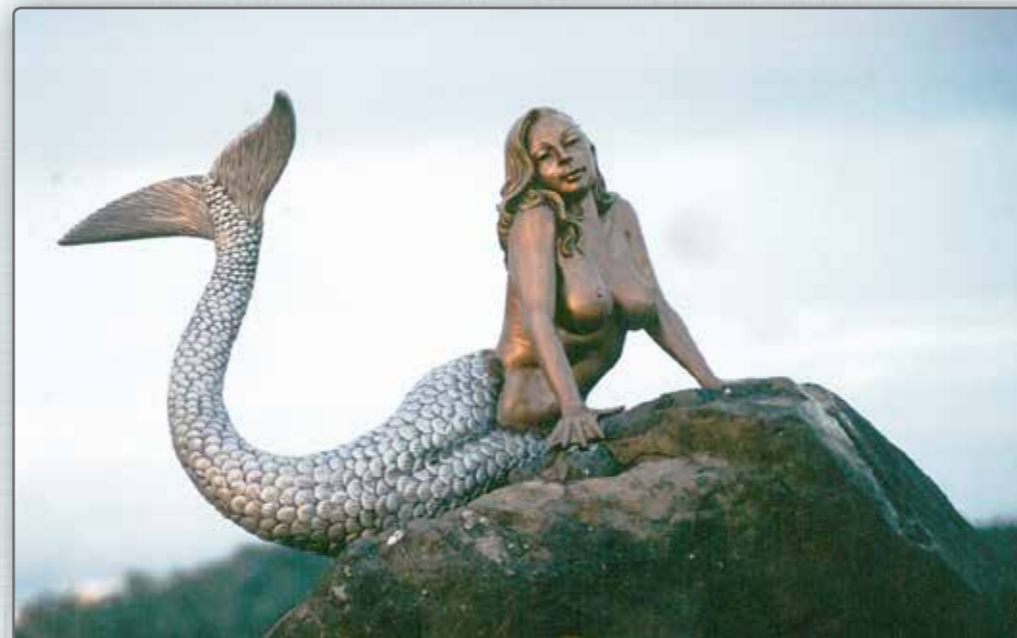

Mermaid 3 - On Rock - Tail Up