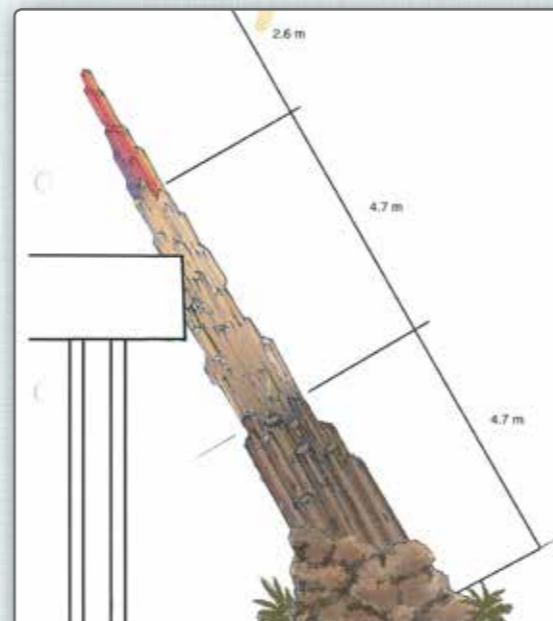

The Columns are fabricated in fibreglass to replicate basalt columnar jointing with deep cracks to reveal internal red strobe lighting & the 2m crown is cast in clear fibreglass with a rotating gobo of coloured lights.