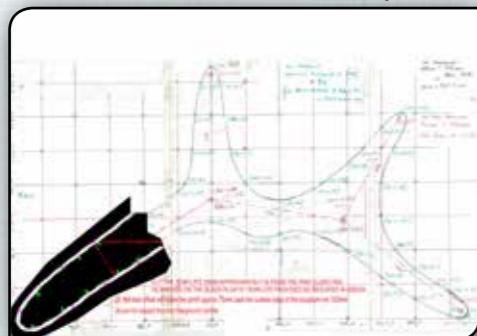

William The Wombat

NATUREWORKS - BIG THINGS *Abstract Whale Vertebrae*

Giant Abstract Whale Vertebrae

Concept Plan

Steel Armature with mesh

Concrete over mesh

in Progress

Rendered