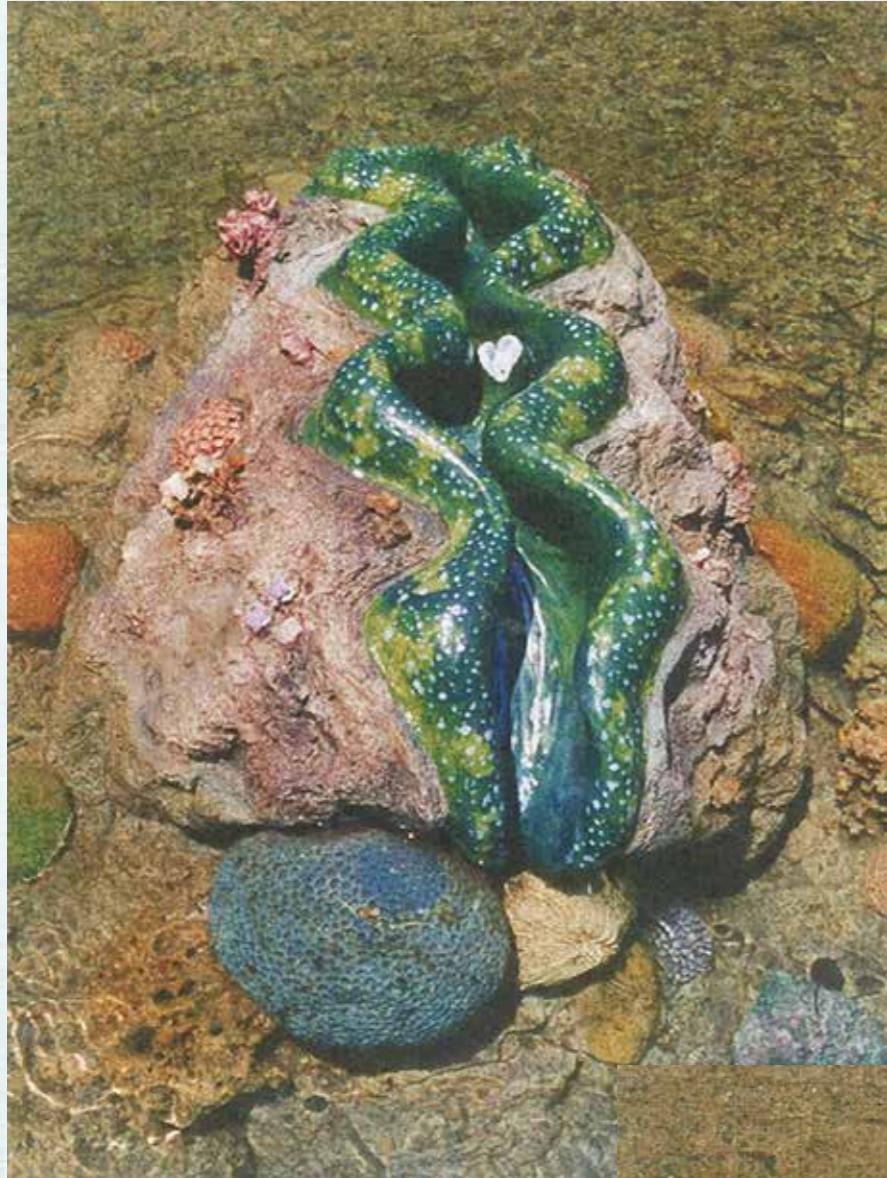

Crocodile Character

NATUREWORKS - BIG THINGS *Wall Panels - 3D*

Prehistoric Crocodile attacking bird Rock Wall Panel - Custom

A moment back in time -
Riversleigh in 1998

This Giant Megafauna Wall Plaque of a prehistoric crocodile attacking a bird was constructed in pieces and set within the walls of Riversleigh Cultural Centre

NATUREWORKS - BIG THINGS *Crocodile Characters*

Crocodile God ***Custom Made for Australian*** ***Reptile Park N.S.W***

At 5 metres high this piece was sculpted in foam and hardcoated in epoxy.

This crocodile God is the entry to the Temple of Doom exhibit at the Reptile Park. (Note the live crocodiles in the foreground "serve" the master.

Giant Egyptian Themed Crocodile God

Crocodile - Egyptian God

NATUREWORKS - BIG THINGS

Giant Clams

Giant Clams - Originally sculpted for Great Barrier Reef Exhibit

Giant clam in situ

Giant clam in situ

Clams - coral reef exhibit