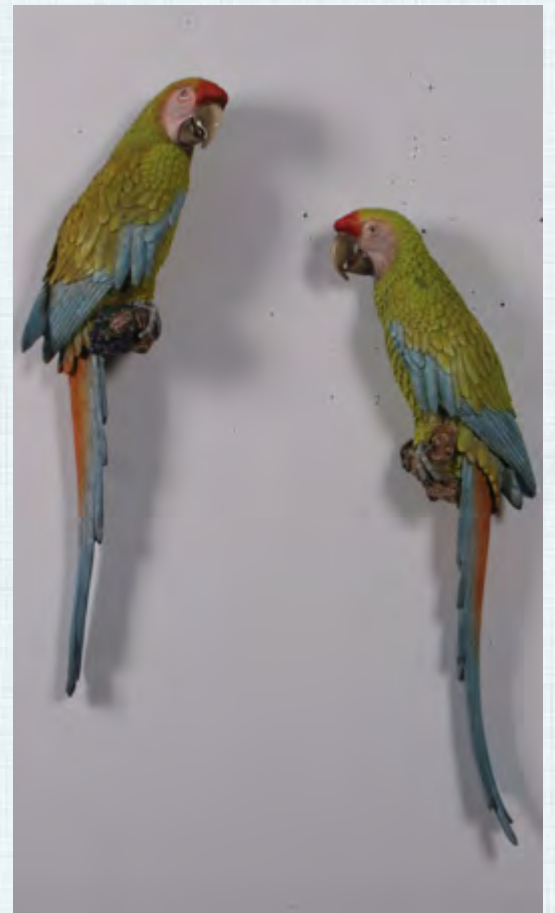

MACAW - BUFFON WALL DECOR - YELLOW, BLUE & RED - SET OF 2

190152
Set of 2- 70cm
Macaw - Buffon - Wall Decor
Yellow, Blue & Red-
On Branch - Wall Decor