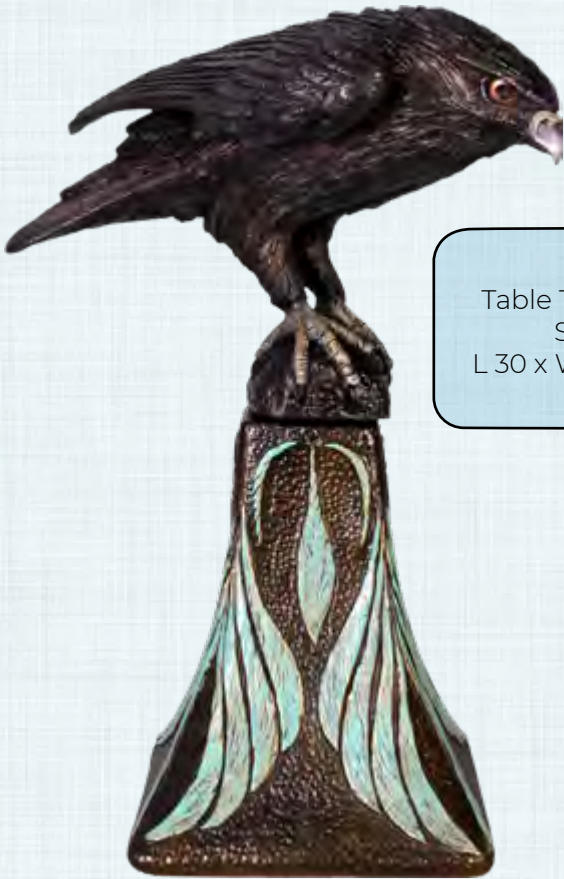

BIRDS OF THE WORLD

BIRDS OF PREY

HAWK - WITH OPEN BEAK

120037
Hawk
L 38 x W 27 x H 58cm - 2.4kg

120038
Table Top - Pedestal Base
Sold Separately
L 30 x W 18 x H 39cm - 3.5kg