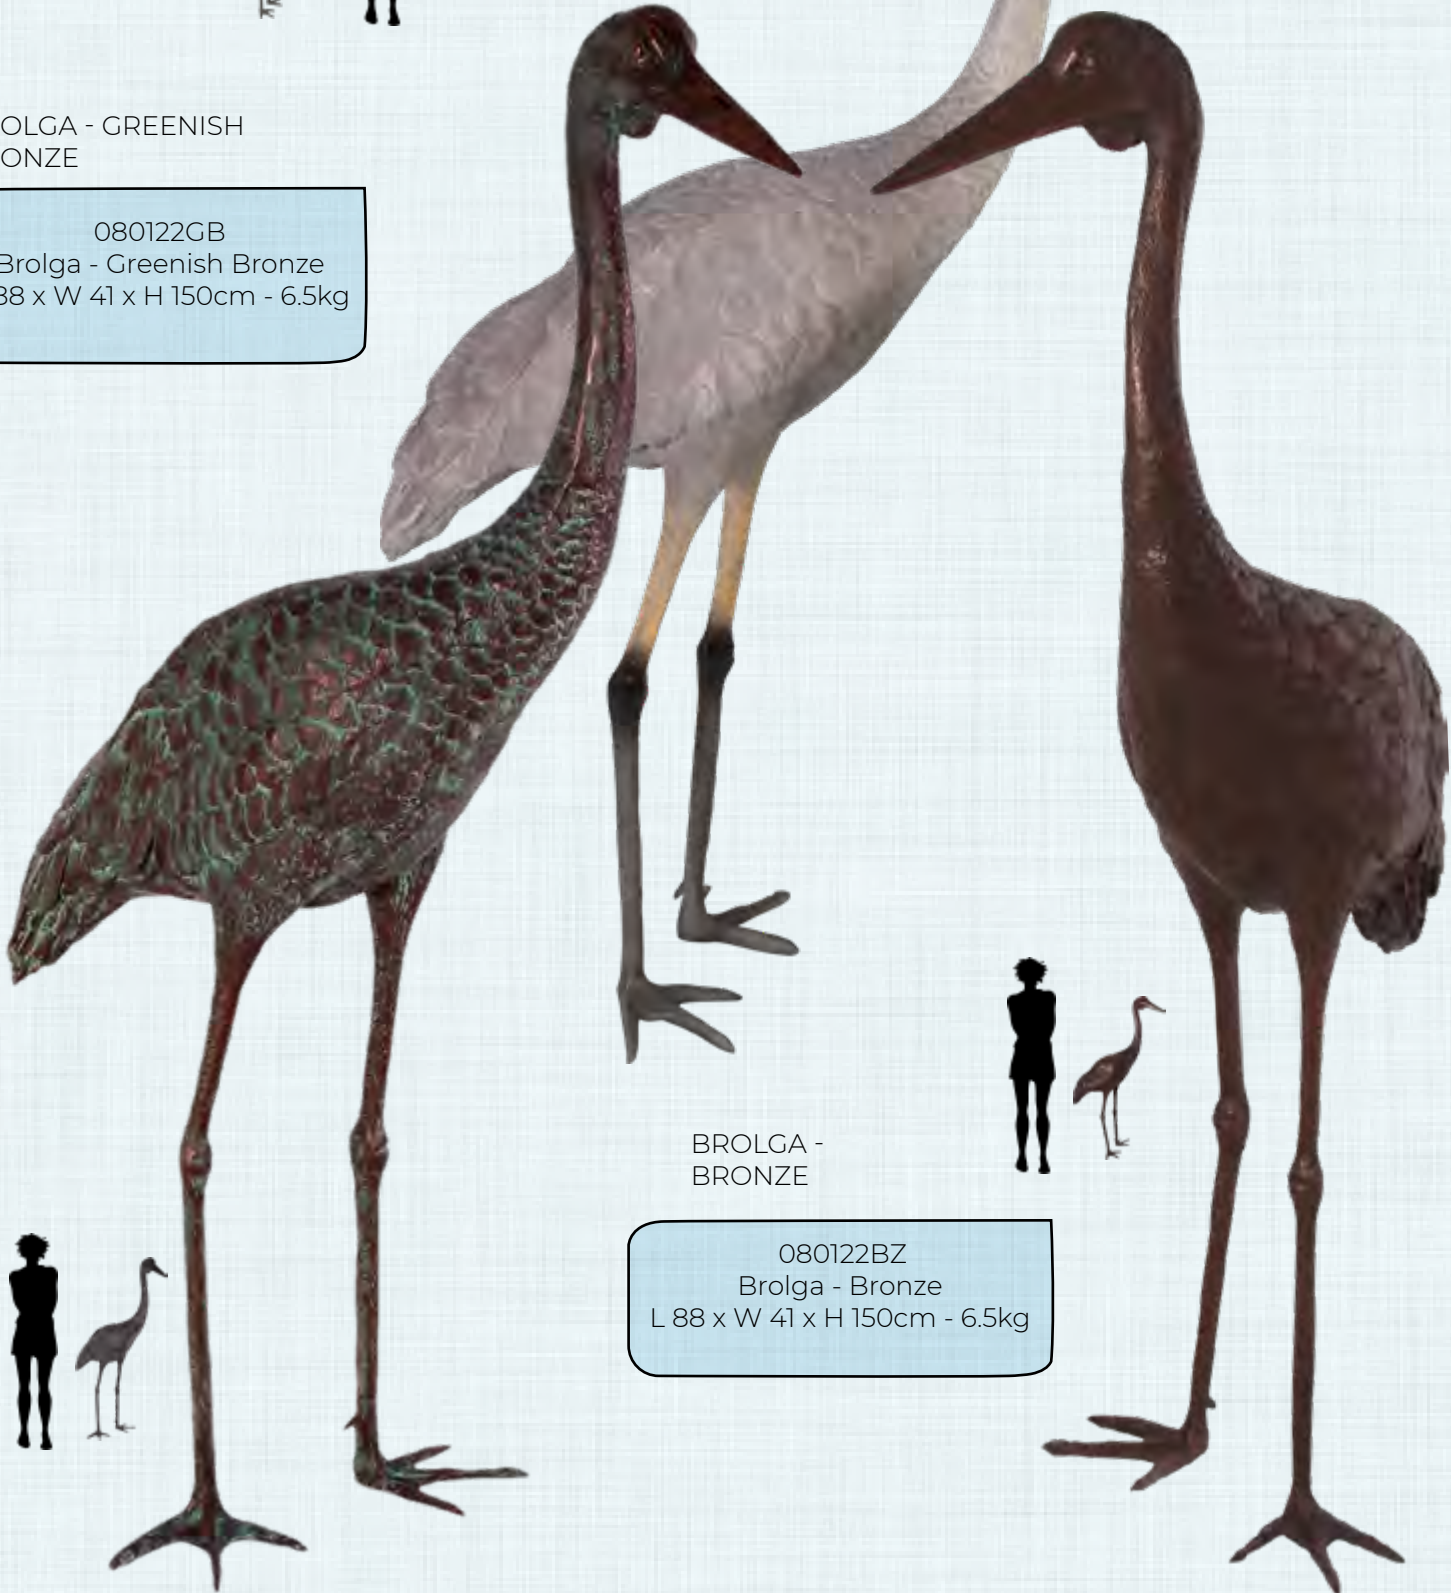

# BIRDS OF THE WORLD

WATER BIRDS - BROLGAS

BROLGA - WHITE

080122  
Brolga - White  
L 88 x W 41 x H 150cm - 6.5kg

BROLGA - GREENISH  
BRONZE

080122GB  
Brolga - Greenish Bronze  
L 88 x W 41 x H 150cm - 6.5kg

BROLGA -  
BRONZE

080122BZ  
Brolga - Bronze  
L 88 x W 41 x H 150cm - 6.5kg

# BIRDS OF THE WORLD