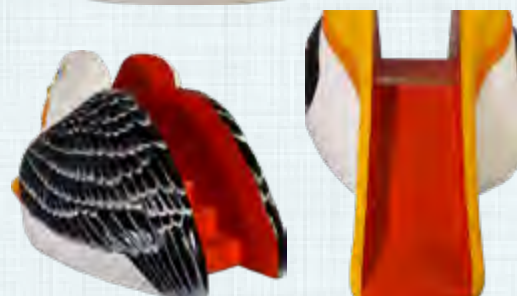

BIRDS OF THE WORLD

WATER BIRDS

PELICANS

This Pelican Slide meets Australian standards and is certified for use in playgrounds/child care facilities

120012
Pelican Slide
L 307 x W 177 x H 153cm - 151kg

Certified to
Australian
Standards