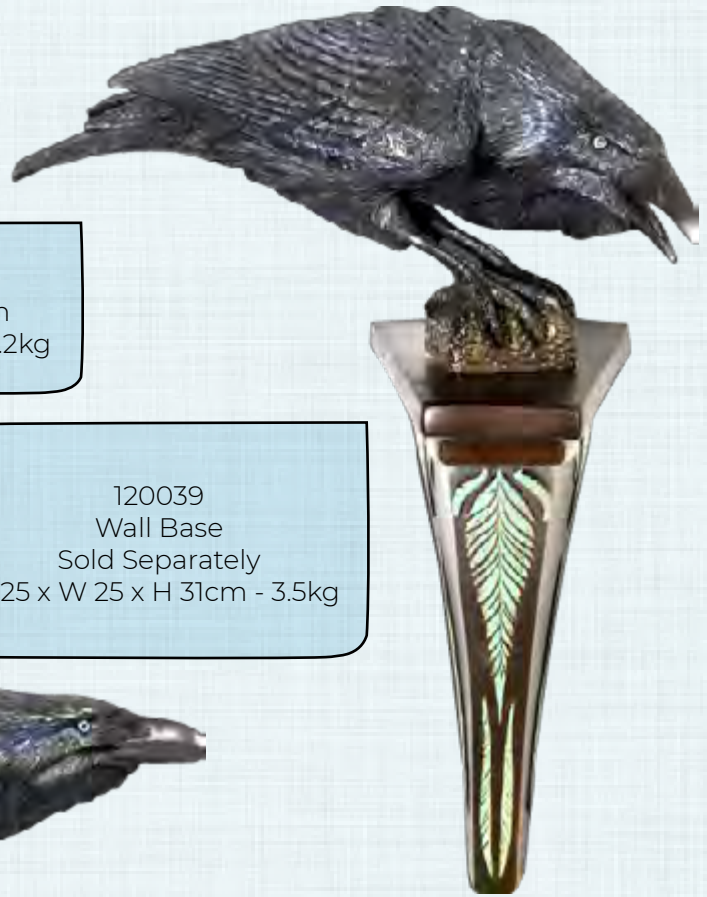

### WEDGE TAILED EAGLE - FLYING

090046  
Eagle - Wedge Tailed - Flying  
L 187 x W 76 x H 22cm - 5.6kg

### WEDGE TAILED EAGLE - STANDING

090047  
Eagle - Wedge Tailed -  
Standing  
L 40 x W 20 x H 60cm - 3kg

### GUARDIAN EAGLES ROMAN STONE SET OF 2

Set  
of 2

100037RS  
Guardian Eagles - Set of 2  
Roman Stone Finish  
L 62 x W 43 x H 88cm - 30kg

## BIRDS OF PREY

RAVEN - WINGS DOWN

120032  
Raven - Wings Down  
L 39 x W 31 x H 51cm - 2.2kg

RAVEN - WINGS UP

120039  
Wall Base  
Sold Separately  
L 25 x W 25 x H 31cm - 3.5kg

120038  
Table Top  
Pedestal Base  
Sold Separately  
L 30 x W 18 x H 39cm - 3.5kg