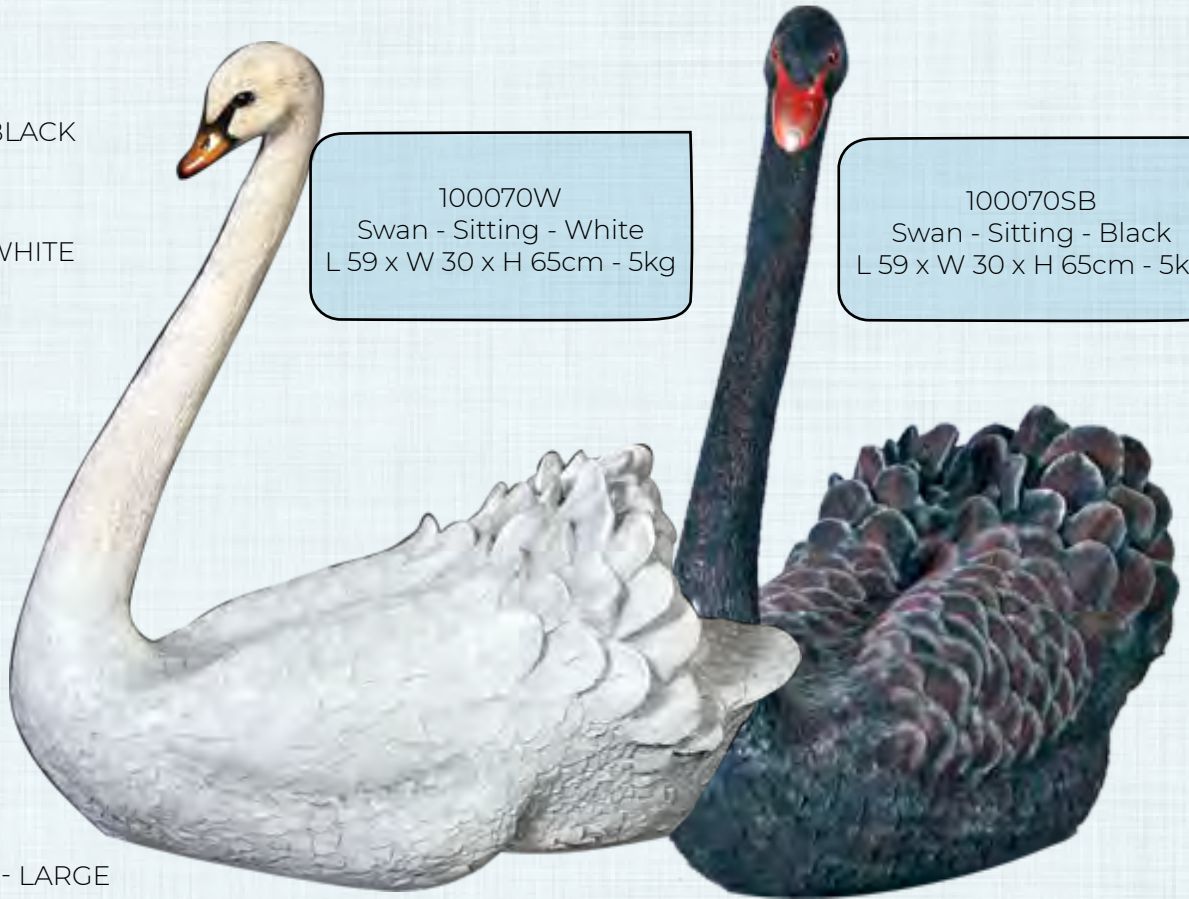

BIRDS OF THE WORLD

WATER BIRDS

SWAN - SITTING BLACK

SWAN - SITTING WHITE

Swan Flying
Coming Soon