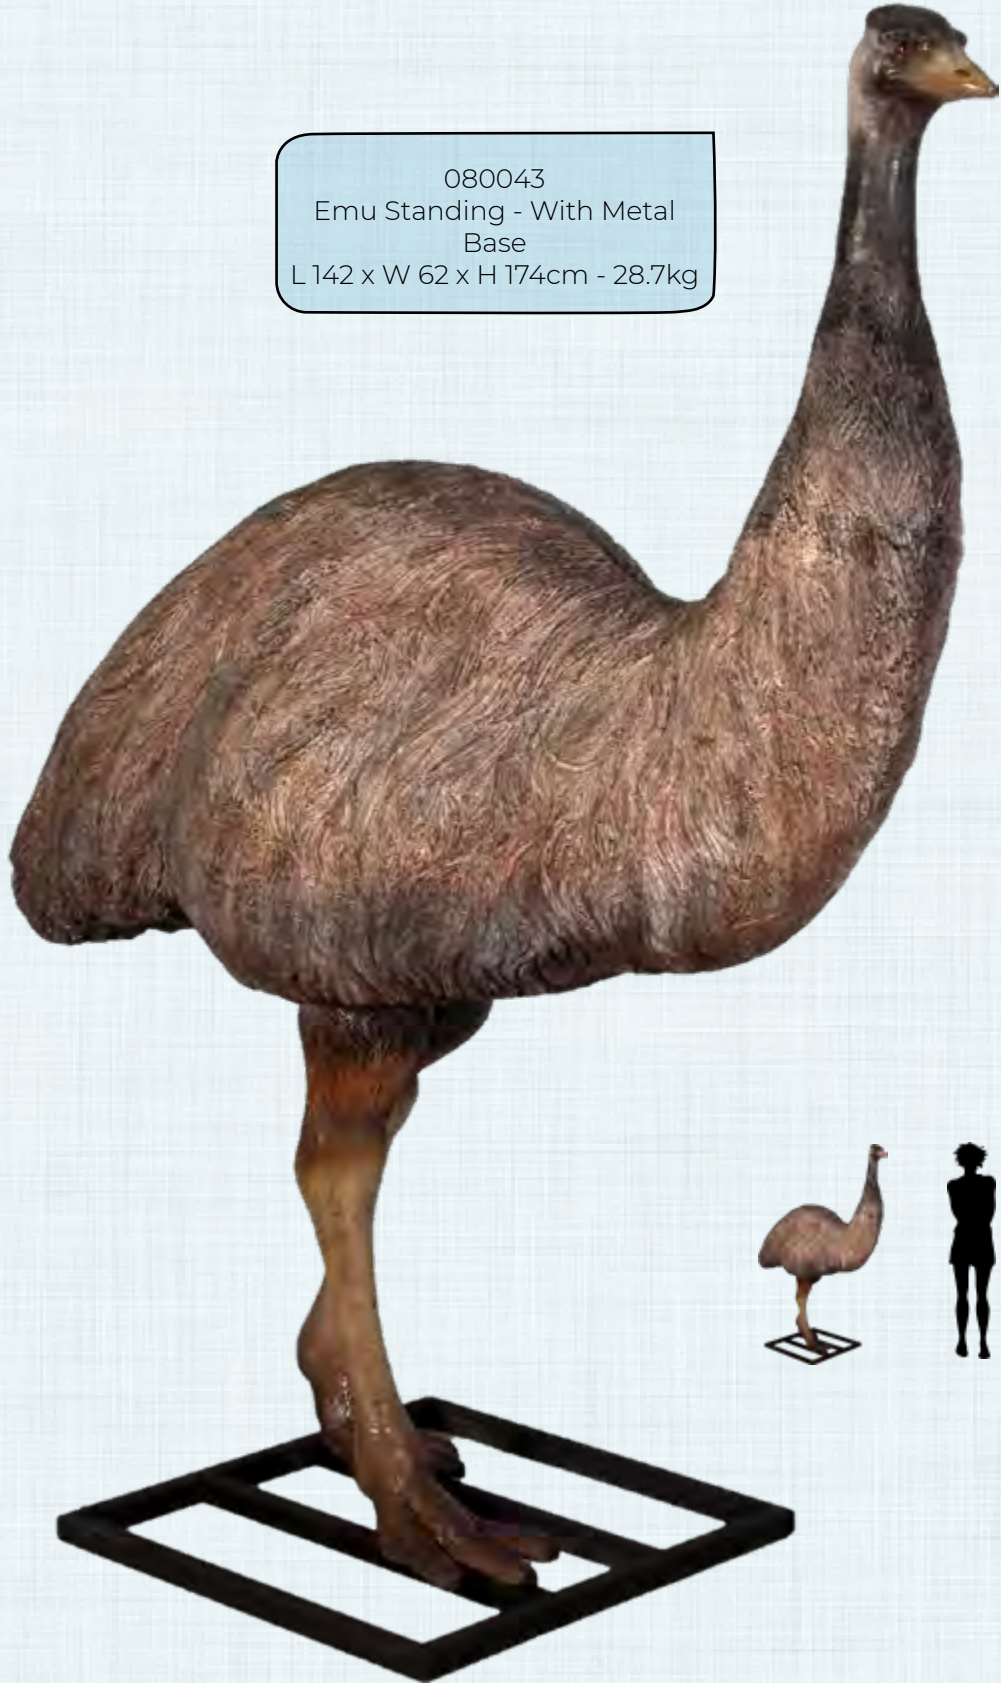

# BIRDS OF THE WORLD

GROUND DWELLING BIRDS  
FEMALE CASSOWARY

080154  
Cassowary Female  
L 104 x W 85 x H 182cm - 24kg + stand

MALE CASSOWARY

CASSOWARY CHICKS

080155  
Cassowary Male  
L 114 x W 62 x H 119cm - 17 kg + stand

080156  
Cassowary Chicks - pair  
L 50 x W 33 x H 19cm - 1.9kg

# BIRDS OF THE WORLD

GROUND DWELLING BIRDS

EMU - STANDING

080043  
Emu Standing - With Metal  
Base  
L 142 x W 62 x H 174cm - 28.7kg