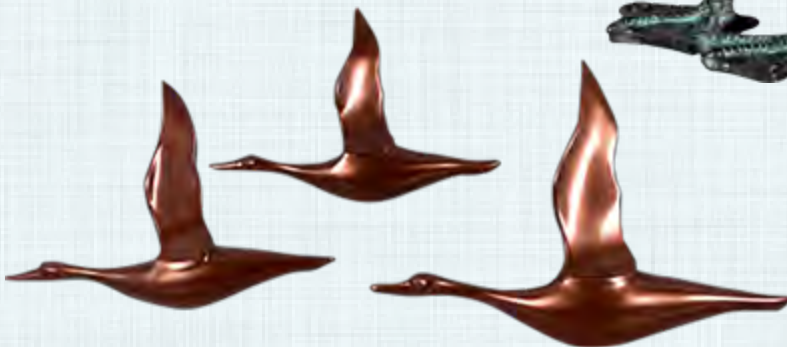

## WATER BIRDS - DUCKS

MALLARD DUCK - FEMALE

110020  
Duck - Mallard - Female  
L 42 x W 20 x H 22cm - 2kg

110020RS  
Duck - Mallard - Female  
Roman Stone  
L 42 x W 20 x H 22cm - 2kg

MALLARD DUCK - MALE

110021  
Duck - Mallard - Male  
L 48 x W 22 x H 37cm - 2.3kg

110020GBronze  
Duck - Mallard - Female  
Greenish Bronze  
L 42 x W 20 x H 22cm - 2kg

110021GBronze  
Duck - Mallard - Male  
Greenish Bronze  
L 48 x W 22 x H 37cm - 2.3kg

FLYING DUCKS - WALL DECOR

140106W  
Flying Ducks  
Wall Decor - White Gel Coat  
L 77 x W 22 x H 55cm - 2.6kg

140106C  
Flying Ducks -  
Wall Decor - Copper  
L 77 x W 22 x H 55cm - 2.6kg

Also Available in Black  
and Roman Stone  
Finish