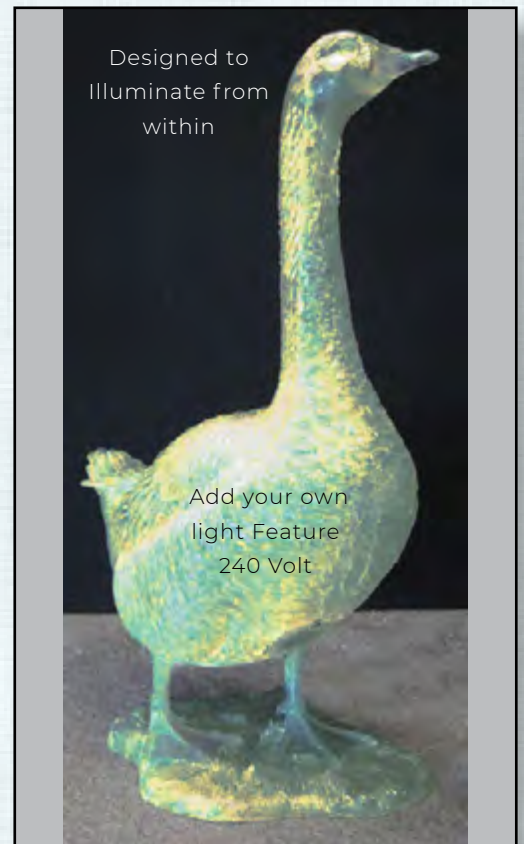

BIRDS OF THE WORLD

FARM BIRDS

MAGPIE GOOSE - SITTING

100069S
Goose - Magpie - Sitting
L 53 x W 24 x H 38cm - 3kg

MAGPIE GOOSE - STANDING

080045
Goose - White Standing
L 61 x W 32 x H 87cm - 5.4kg

MAGPIE GOOSE - STANDING - ILLUMINATED

080045CL
Goose - Clear - Standing
L 61 x W 32 x H 87cm - 5.4kg

ABSTRACT BIRD - GOOSE

110043
Abstract Bird - Goose
L 65 x W 25 x H 40cm - 2.3kg