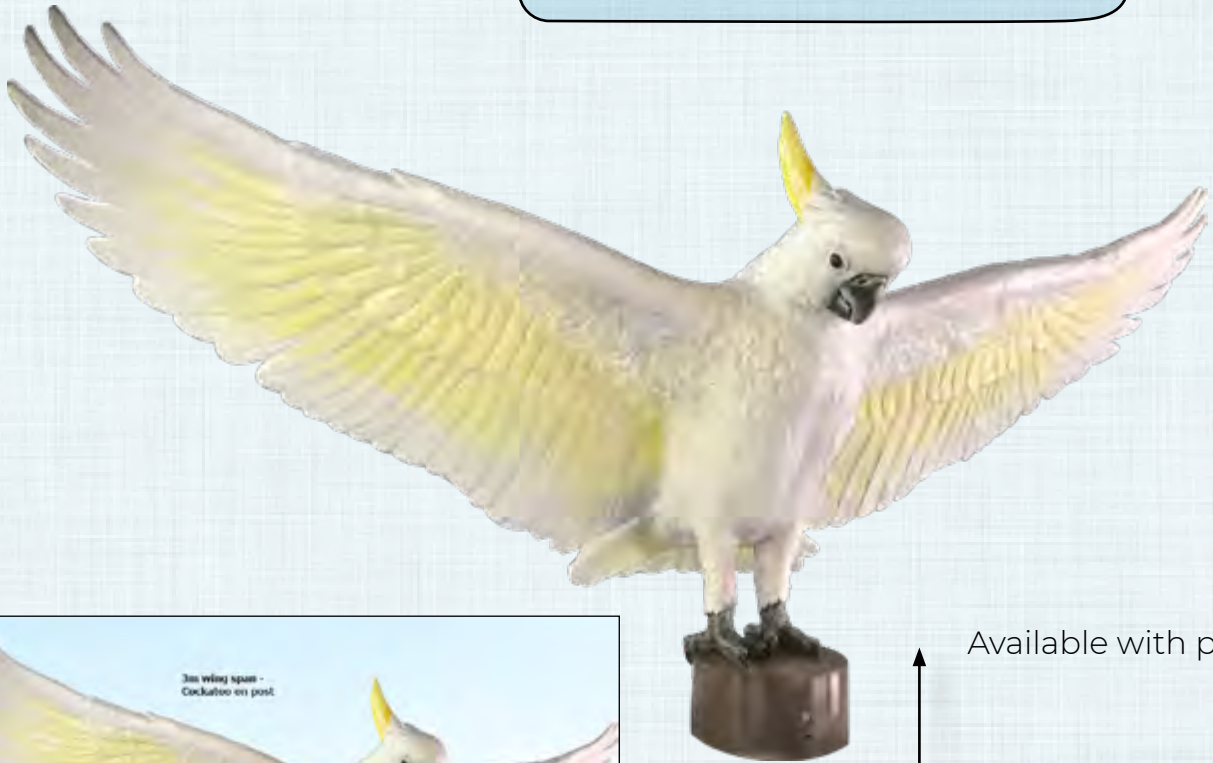

### YELLOW TAILED BLACK COCKATOO

Birds are designed  
to be mounted on a  
branch

100005  
Cockatoo - Black  
Yellow Tailed - With Nut  
L 16 x W 15 x H 62cm - 1kg

# BIRDS OF THE WORLD

BIRDS

COCKATOO 1M HIGH

Cockatoo- 1m high  
Larger than life-size with open wings  
2m high with a 3m wing span  
L 300 x W 100 x H 200cm - 25kg

Available with post cap

Suitable as a post topper