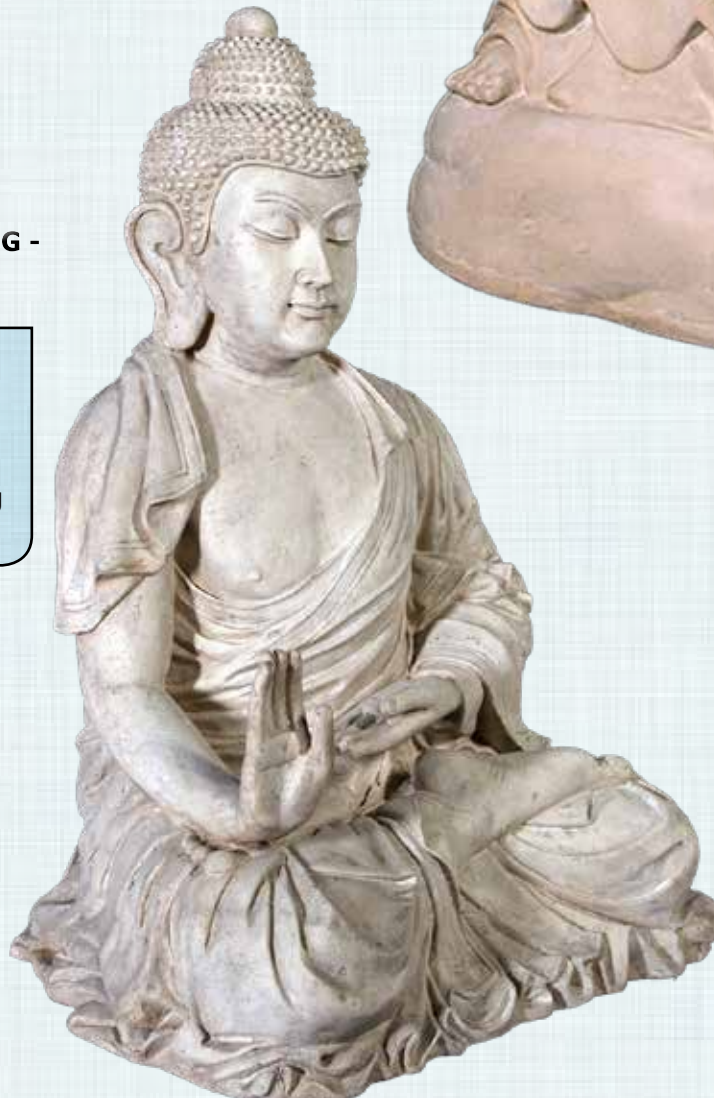

**ENCHANTING BUDDHA SITTING -
ROMAN STONE - 39"**

080159RS
Buddha - Sitting - Enchanted
Roman Stone - 39"
L 72 x W 65 x H 100cm - 28.5kg

Side View