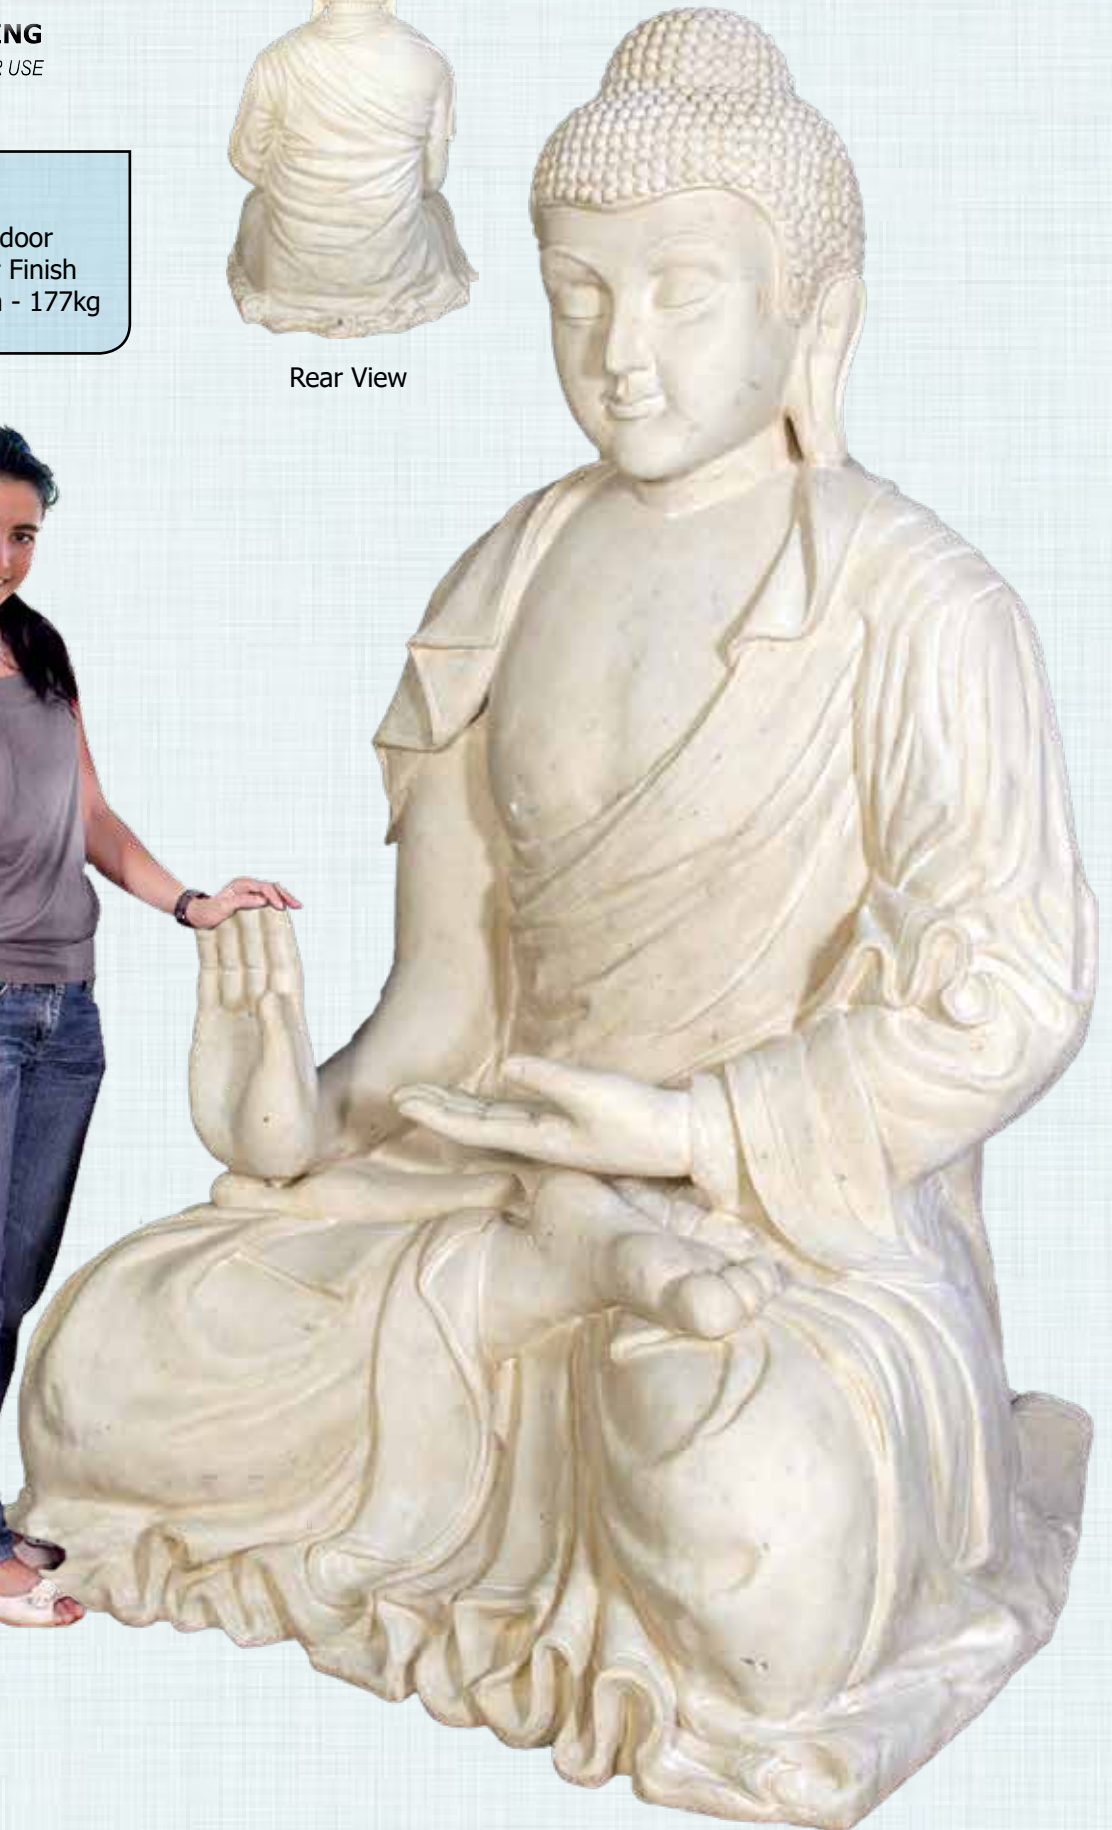

Bronze products are metal sprayed composite over fibreglass or Greenish Bronze is patina aged to a Bronze Finish - both are a high quality finish