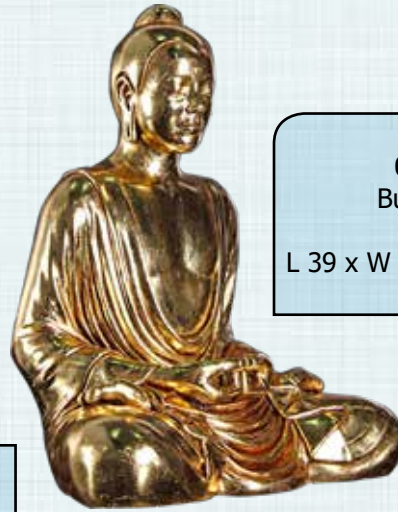

## BUDDHAS

SITTING BUDDHA - BRONZE

**030407B**  
Sitting Buddha  
Bronze  
L 39 x W 28 x H 49cm - 3.5kg

BUDDHA SITTING - GOLD LEAF

**030407GL**  
Buddha Sitting  
Gold Leaf  
L 39 x W 28 x H 49cm - 3.5kg

DIVINE BUDDHA  
ROMAN STONE