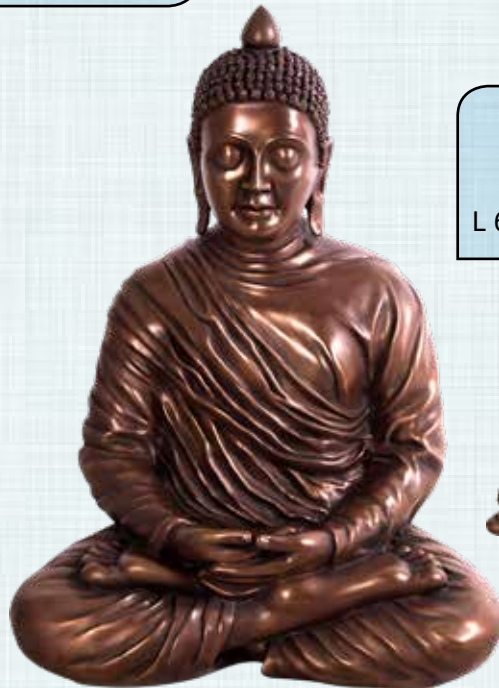

030415B
Divine Buddha
Bronze
L 63 W 42 x H 83cm - 15kg

BUDDHA HAPPY -
SITTING - MARBLE