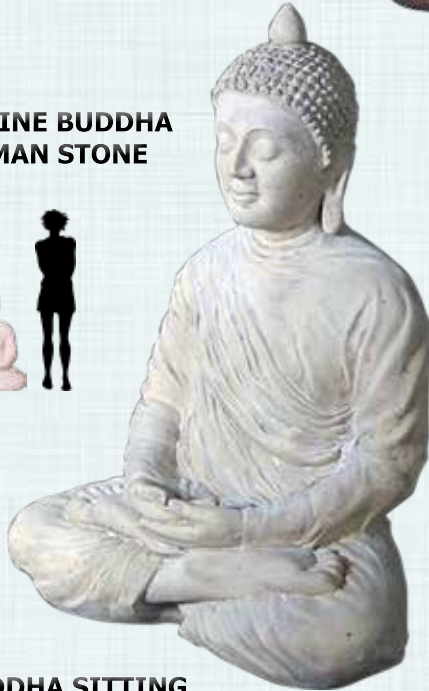

## BUDDHAS

SITTING BUDDHA - BRONZE

**030407B**  
Sitting Buddha  
Bronze  
L 39 x W 28 x H 49cm - 3.5kg

BUDDHA SITTING - GOLD LEAF

**030407GL**  
Buddha Sitting  
Gold Leaf  
L 39 x W 28 x H 49cm - 3.5kg

DIVINE BUDDHA  
ROMAN STONE