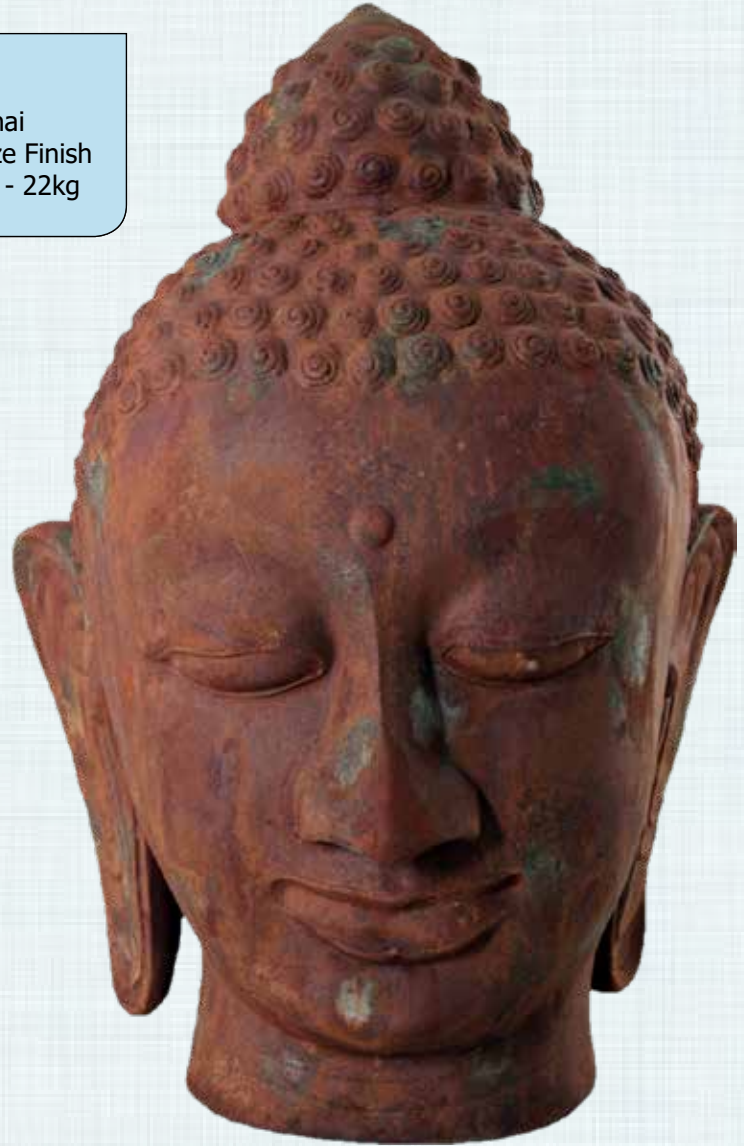

BUDDHA DECOR - SPIRITUAL / RELIGIOUS

BUDDHAS

**BUDDHA HEAD - JUMBO
THAI - VERDIGRIS BRONZE**

080136VB
Buddha Head - Thai
Jumbo - Verdigris Bronze Finish
L 68 x W 60 x H 94cm - 22kg

**BUDDHA HEAD - JUMBO THAI -
VERDIGRIS BRONZE WITH BASE**

080136B
Buddha Head - Thai
Jumbo - Verdigris Bronze Finish
on Base
L 68 x W 61 x H 216cm - 27kg

Bronze products are metal sprayed composite over fibreglass or Greenish Bronze is patina aged to a Bronze Finish - both are a high quality finish