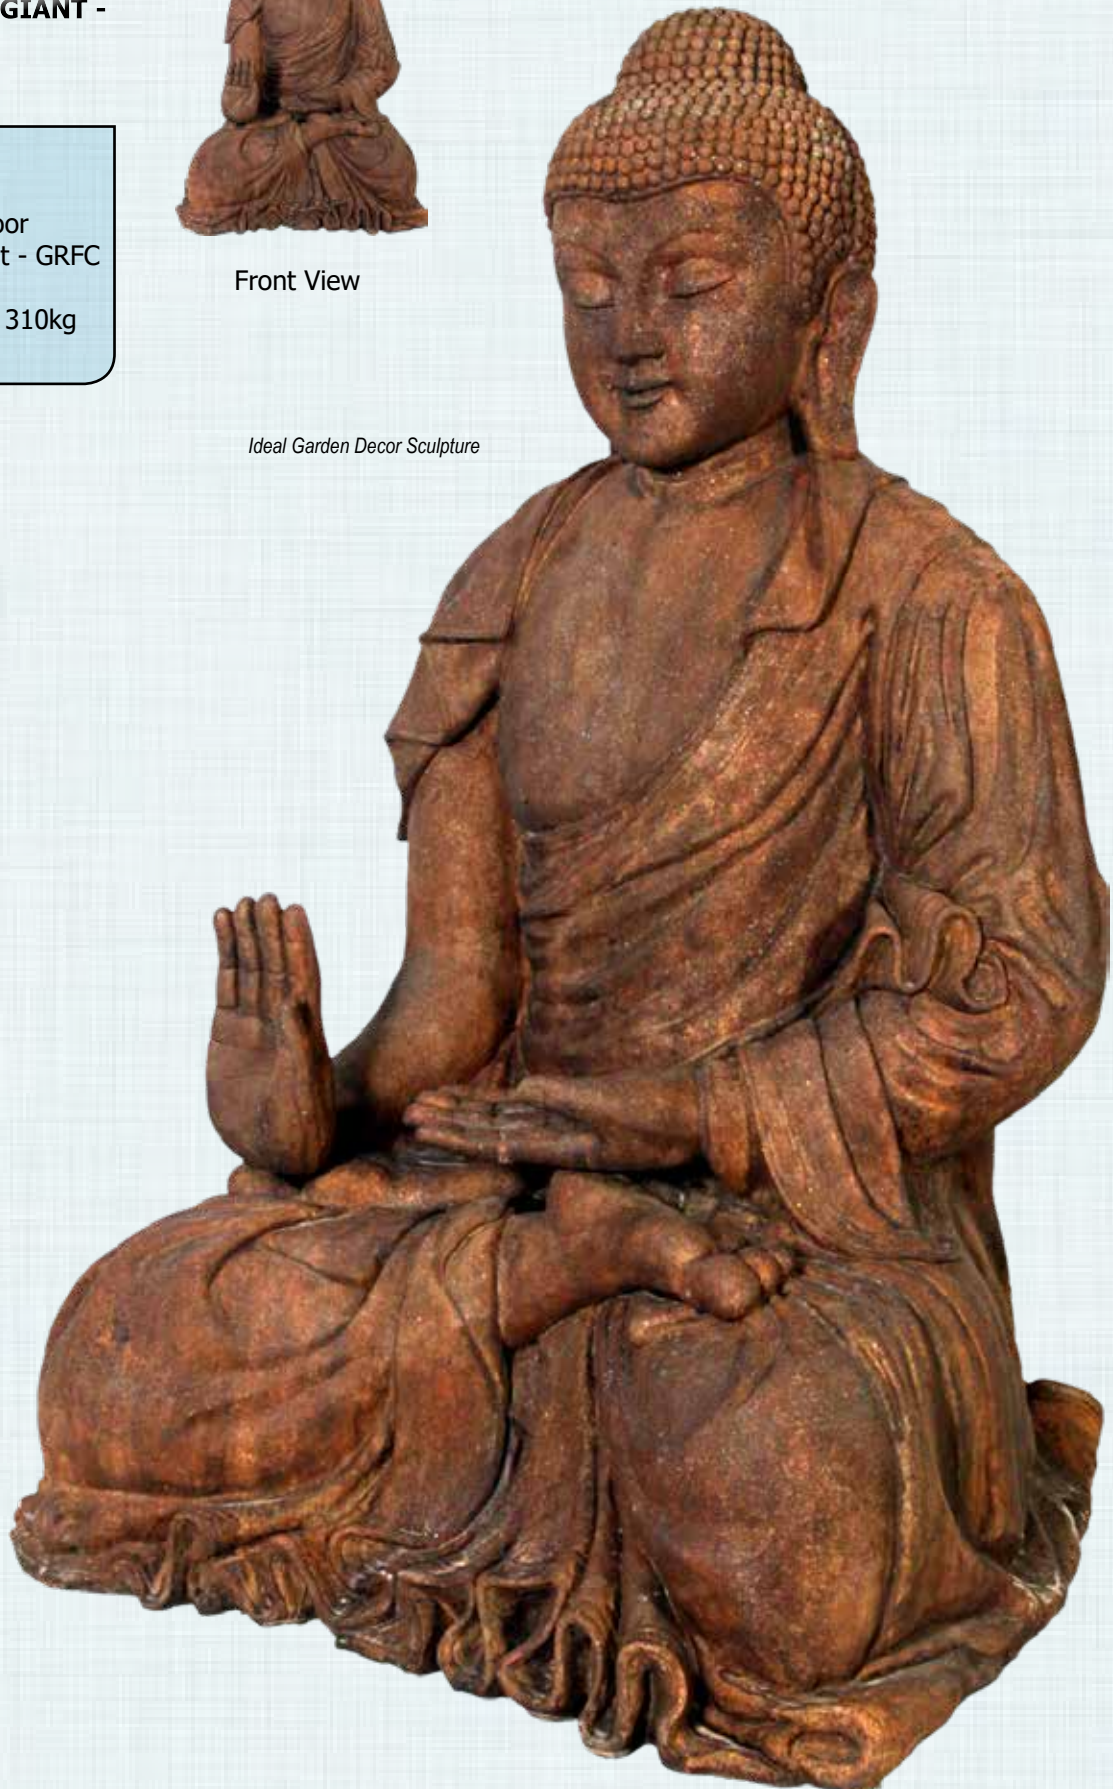

Ideal Garden Decor Sculpture