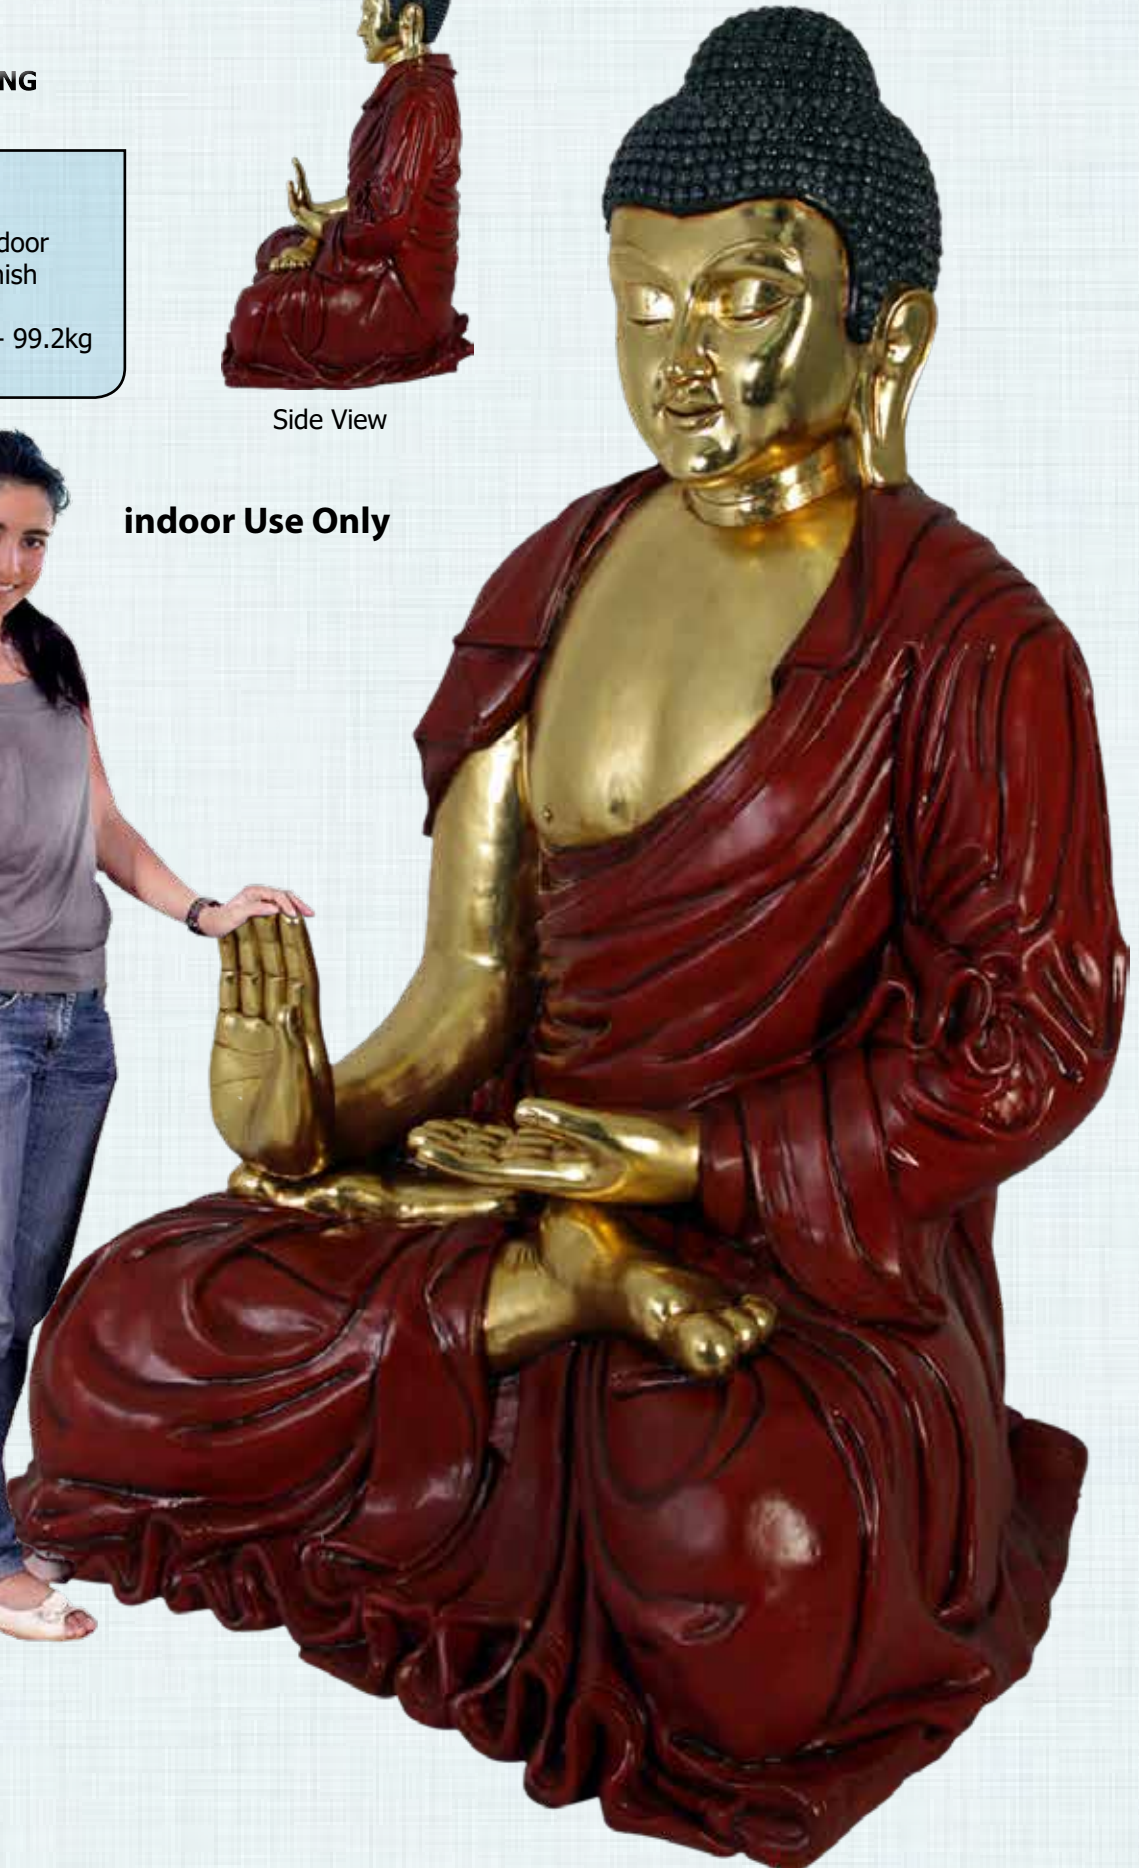

Bronze products are metal sprayed composite over fibreglass or Greenish Bronze is patina aged to a Bronze Finish - both are a high quality finish