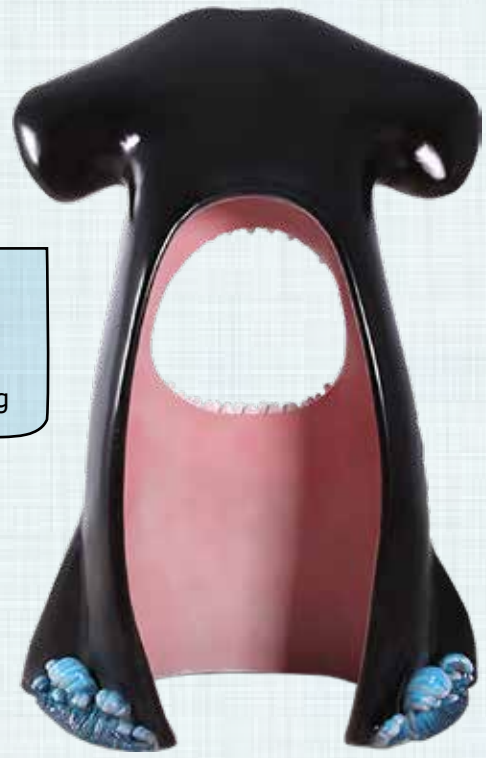

AFPIC
Piggy Cook Butler
with Tray
L 65 x W 53 x H 102cm - 15kg

CATERING PROPS BUTLERS & WAITERS

SHARKY BUTLER

AFSHB
Sharky Butler
L 62 x W 57 x H 90cm - 11.3kg

HAMMERHEAD SHARK PHOTO OPPORTUNITY

140045
Hammerhead Shark
Photo Opportunity
L 62 x W 57 x H 90cm - 11.3kg