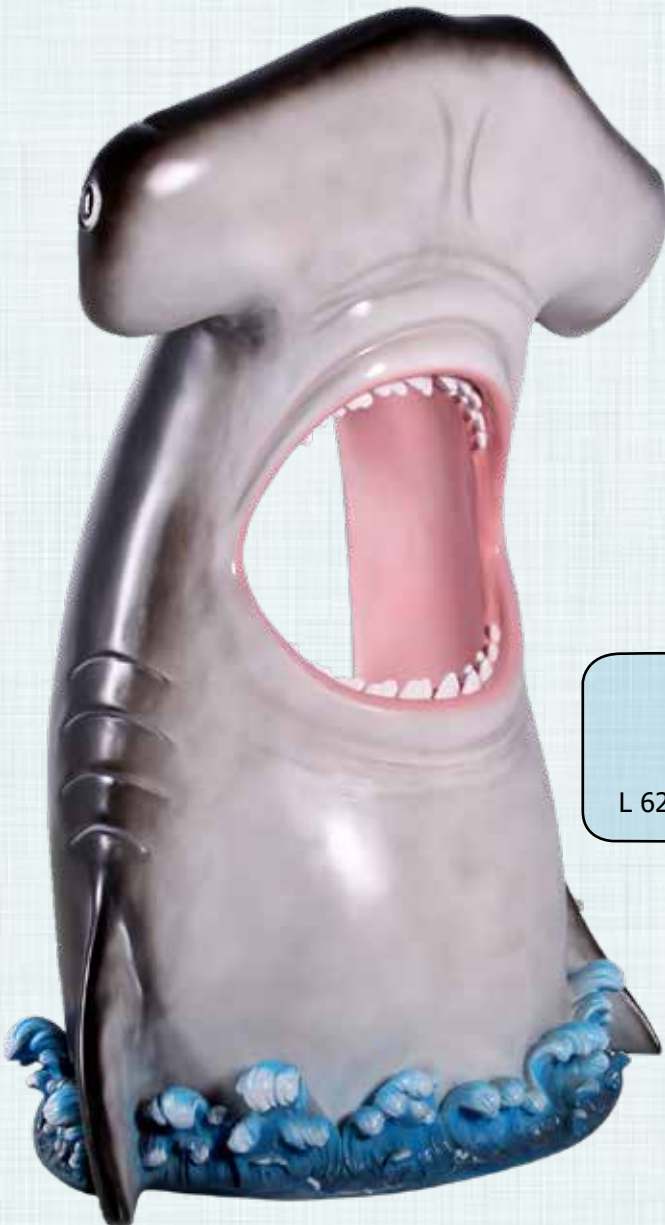

ROOSTER BUTLER - 2FT

AFRB2
Rooster Butler - 2ft
L 37 x W 33 x H 58cm - 5.4kg

ROOSTER BUTLER WITH MENU BOARD

AFROB
Rooster Butler with Menu Board
L 72 x W 64 x H 96cm - 16.9kg

ROOSTER BUTLER WITH MENU BOARD

AFPIC
Piggy Cook Butler
with Tray
L 65 x W 53 x H 102cm - 15kg

CATERING PROPS BUTLERS & WAITERS

SHARKY BUTLER

AFSHB
Sharky Butler
L 62 x W 57 x H 90cm - 11.3kg

HAMMERHEAD SHARK PHOTO OPPORTUNITY

140045
Hammerhead Shark
Photo Opportunity
L 62 x W 57 x H 90cm - 11.3kg

Rear view - Entry

CATERING PROPS BUTLERS & WAITERS

BUTLERS & WAITERS

ROBOT BUTLER WALKING WITH TRAY - 3FT

080036

Butler Robot - Walking - Small
L 44 x W 39 x H 95cm - 7.8kg

ROBOT BUTLER - WALKING WITH TRAY - 6FT