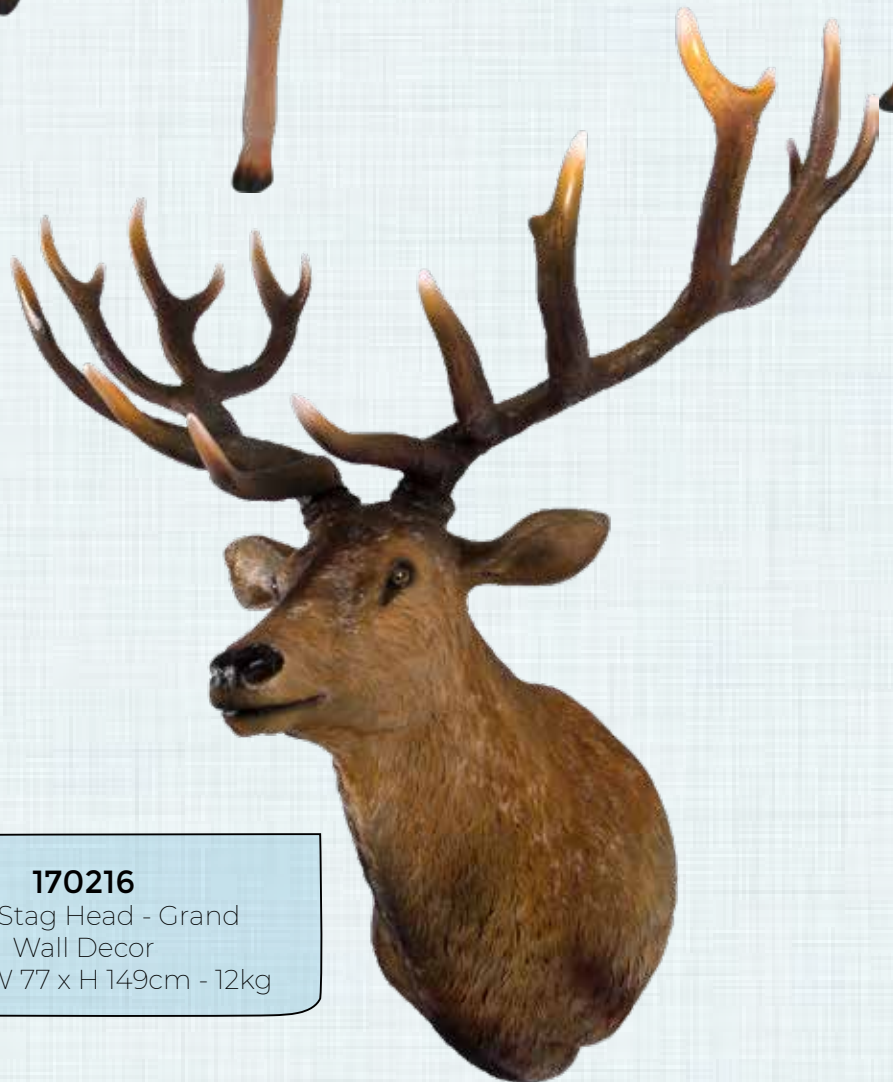

**110108**  
Deer - Fawn  
L 83 x W 29 x H 80cm - 8.3kg

# CHRISTMAS THEMING

Reindeer Wall Decor -  
Natural

**170050**

Xmas - Reindeer Wall Decor  
L 113 x W 51 x H 171cm - ? kg

Front View

Side View

Deer Stag Head -  
Grand - Wall Decor

Side View

**170216**

Deer Stag Head - Grand  
Wall Decor  
L 129 x W 77 x H 149cm - 12kg

# CHRISTMAS THEMING

Deer Stag -  
Majestic - Red

**140044**

Majestic Deer Stag - Red  
L 198 x W 111 x H 220cm - 33kg

**130058**

Deer Stag - Red on rock  
L 131 x W 86 x H 187cm - 34.4kg