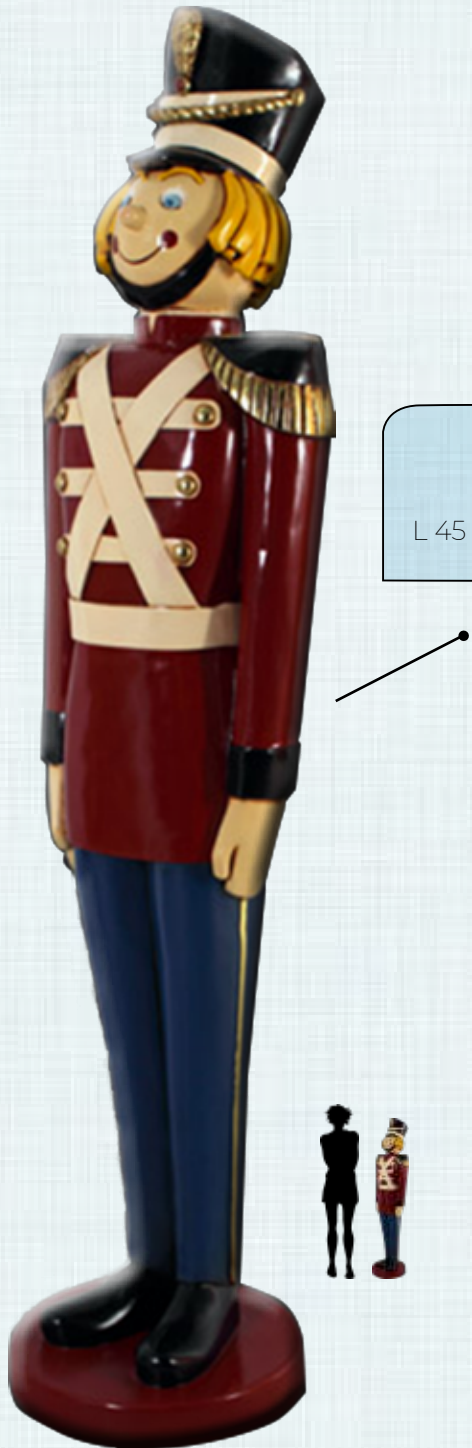

# CHRISTMAS THEMING

Toy Soldiers

**130092**  
Toy Soldier - 6.5ft  
L 58 x W 58 x H 201cm - 28kg

Tin Soldiers 5ft

**CCTS5**  
Tin Soldier - 5ft  
L 45 x W 42 x H 169cm - 14kg