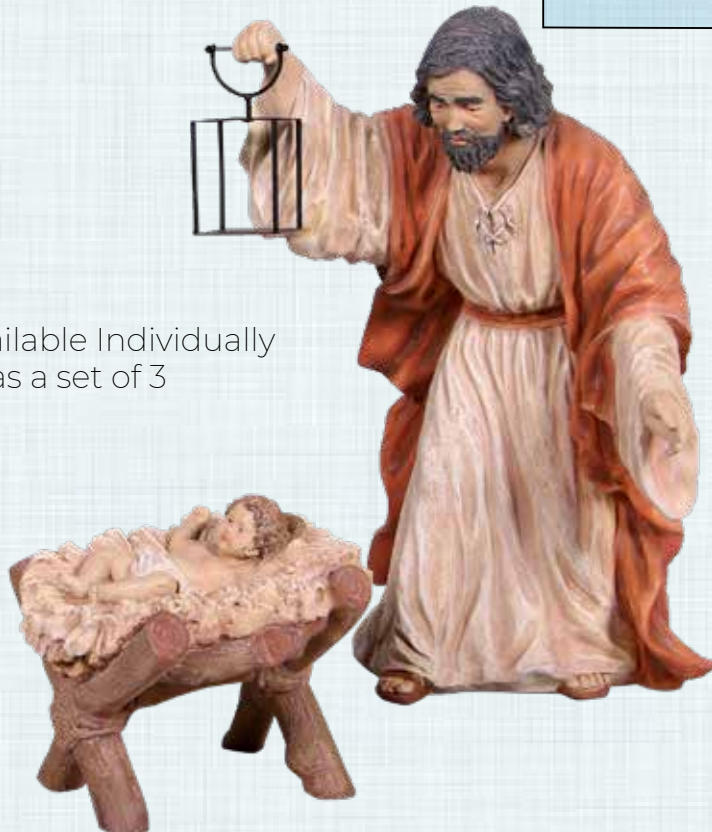

Available Individually
or as a set of 3