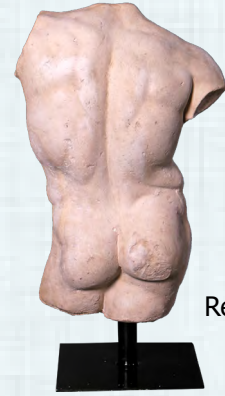

## HEADS

**ALEXANDER BUST  
ROMAN STONE  
ON BASE**

**150257RS**  
Alexander Head  
Roman Stone Finish  
L 28 x W 25 x H 61cm - 4.7kg

**ALEXANDER HEAD  
BRONZE ON BASE**

**150257BZ**  
Alexander Head  
Bronze Finish  
L 28 x W 25 x H 61cm - 4.7kg

# HEADS & BUSTS

**ANDREA MALE TORSO**

Rear View

**150277RS**  
Andrea Male Torso  
Roman Stone Finish  
L 44 x W 30 x H 78cm - 14.4kg

Our Roman Stone Catalogue showcases a collection of Large 3D statues