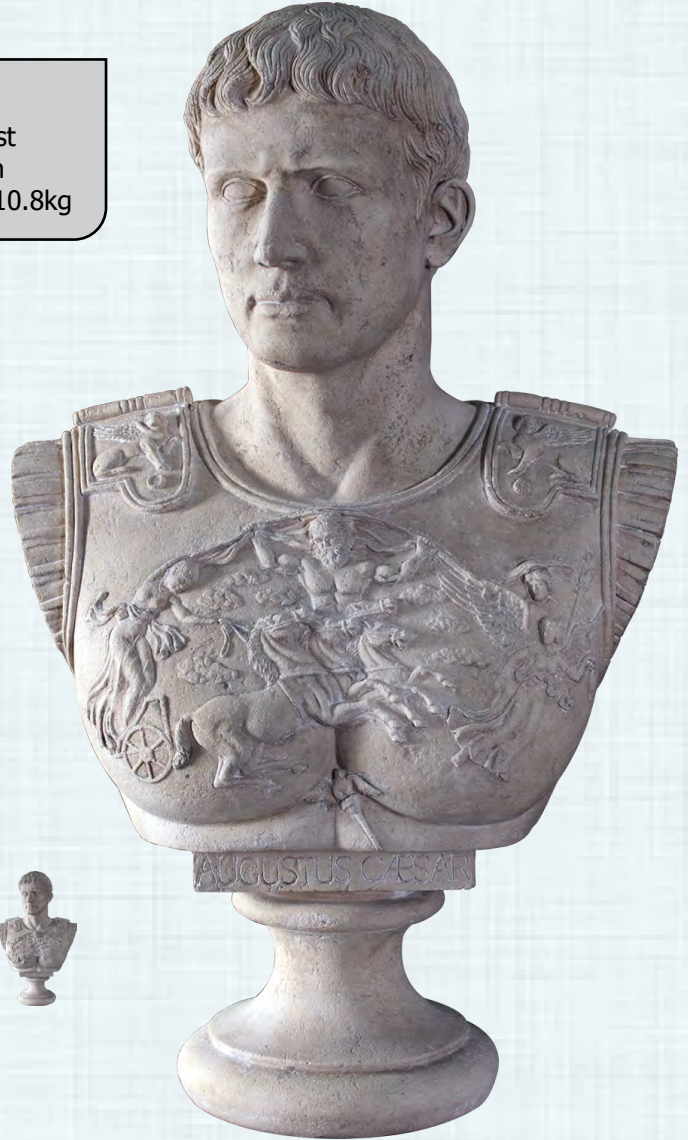

## HEADS

**ALEXANDER BUST  
ROMAN STONE  
ON BASE**

**150257RS**  
Alexander Head  
Roman Stone Finish  
L 28 x W 25 x H 61cm - 4.7kg

**ALEXANDER HEAD  
BRONZE ON BASE**

**150257BZ**  
Alexander Head  
Bronze Finish  
L 28 x W 25 x H 61cm - 4.7kg

# HEADS & BUSTS

**ANDREA MALE TORSO**

Rear View

**150277RS**  
Andrea Male Torso  
Roman Stone Finish  
L 44 x W 30 x H 78cm - 14.4kg

Our Roman Stone Catalogue showcases a collection of Large 3D statues

# HEADS & BUSTS

**AUGUSTUS CAESAR BUST**

**090042RS**  
Augustus Caesar Bust  
Roman Stone Finish  
L 52 x W 31 x H 83cm - 10.8kg

**090042BA**  
Augustus Caesar Bust  
Bronze Aluminium Finish  
L 52 x W 31 x H 83cm - 10.8kg

## CHARLES DICKENS BUST

**090054RS**

Charles Dickens Bust  
Roman Stone Finish

L 46 x W 29 x H 78cm - 10.4kg

Side View

Our Roman Stone Catalogue showcases a collection of Large 3D statues