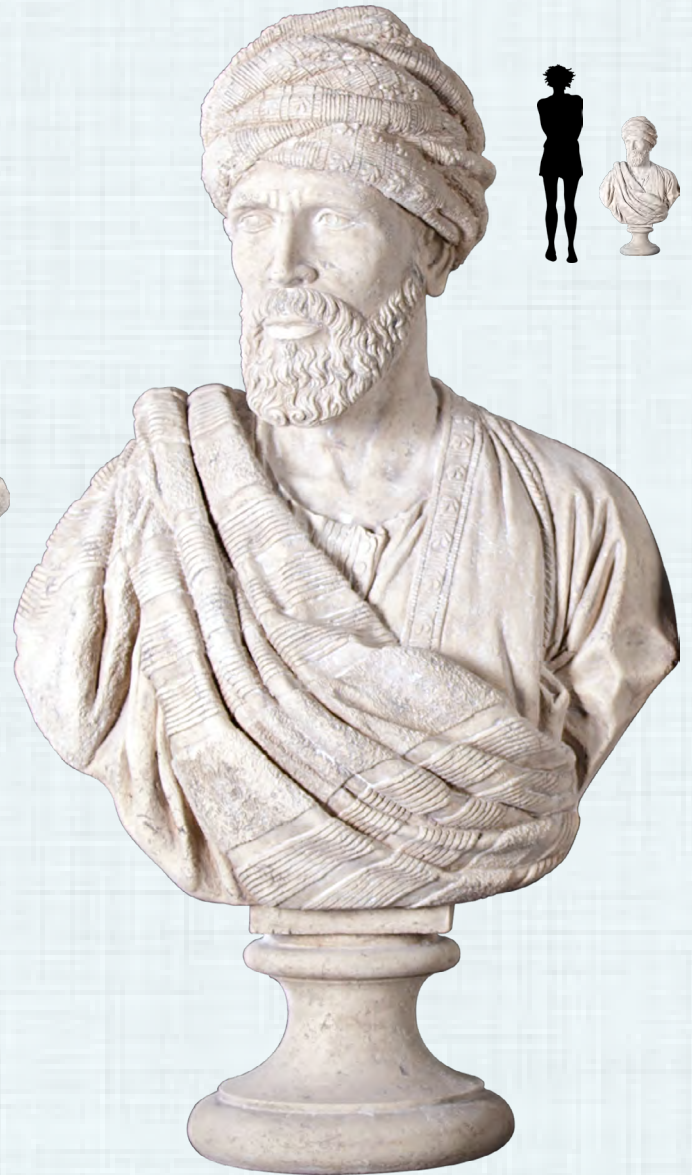

### SHEIK BUST

**090087RS**

Sheik Bust

Roman Stone Finish

L 51 x W 31 x H 86cm - 12.8kg

Side View

Our Roman Stone Catalogue showcases a collection of Large 3D statues