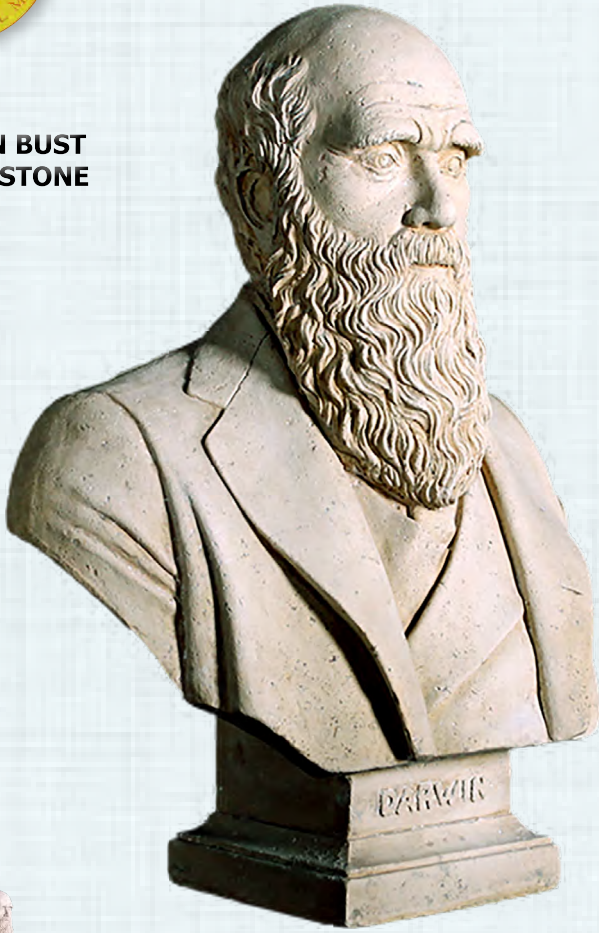

HEADS & BUSTS

BUSTS

**DARWIN BUST
ROMAN STONE**

also Available in Bronze

130080RS
Darwin Bust
Roman Stone Finish
L 53 x W 31 x H 69cm - 9kg

**DARWIN BUST
BRONZE**

130080RS
Darwin Bust
Bronze Finish
L 53 x W 31 x H 69cm - 9kg