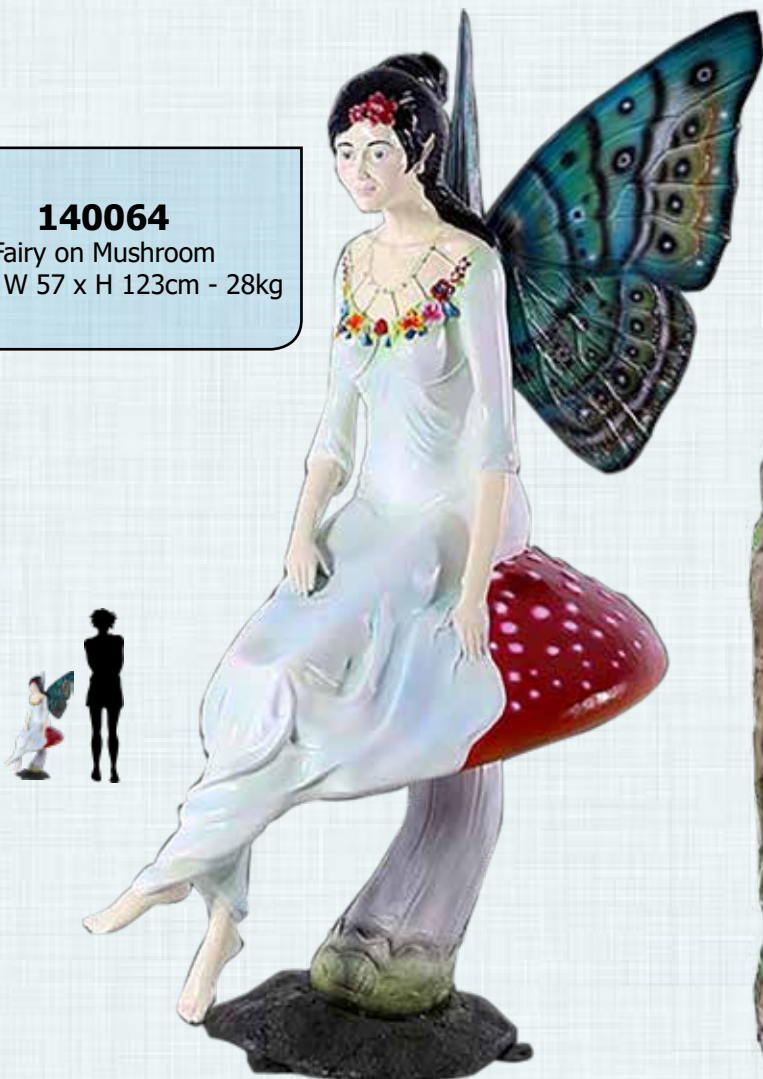

FANTASY DECOR

Enchanted Arch
Enchanted Forest
- Can be custom made to suit

**ENCHANTED FOREST
ARCHWAY**

ENCHANTED
FOREST

FAIRY ON MUSHROOM

140064
Fairy on Mushroom
L 80 x W 57 x H 123cm - 28kg