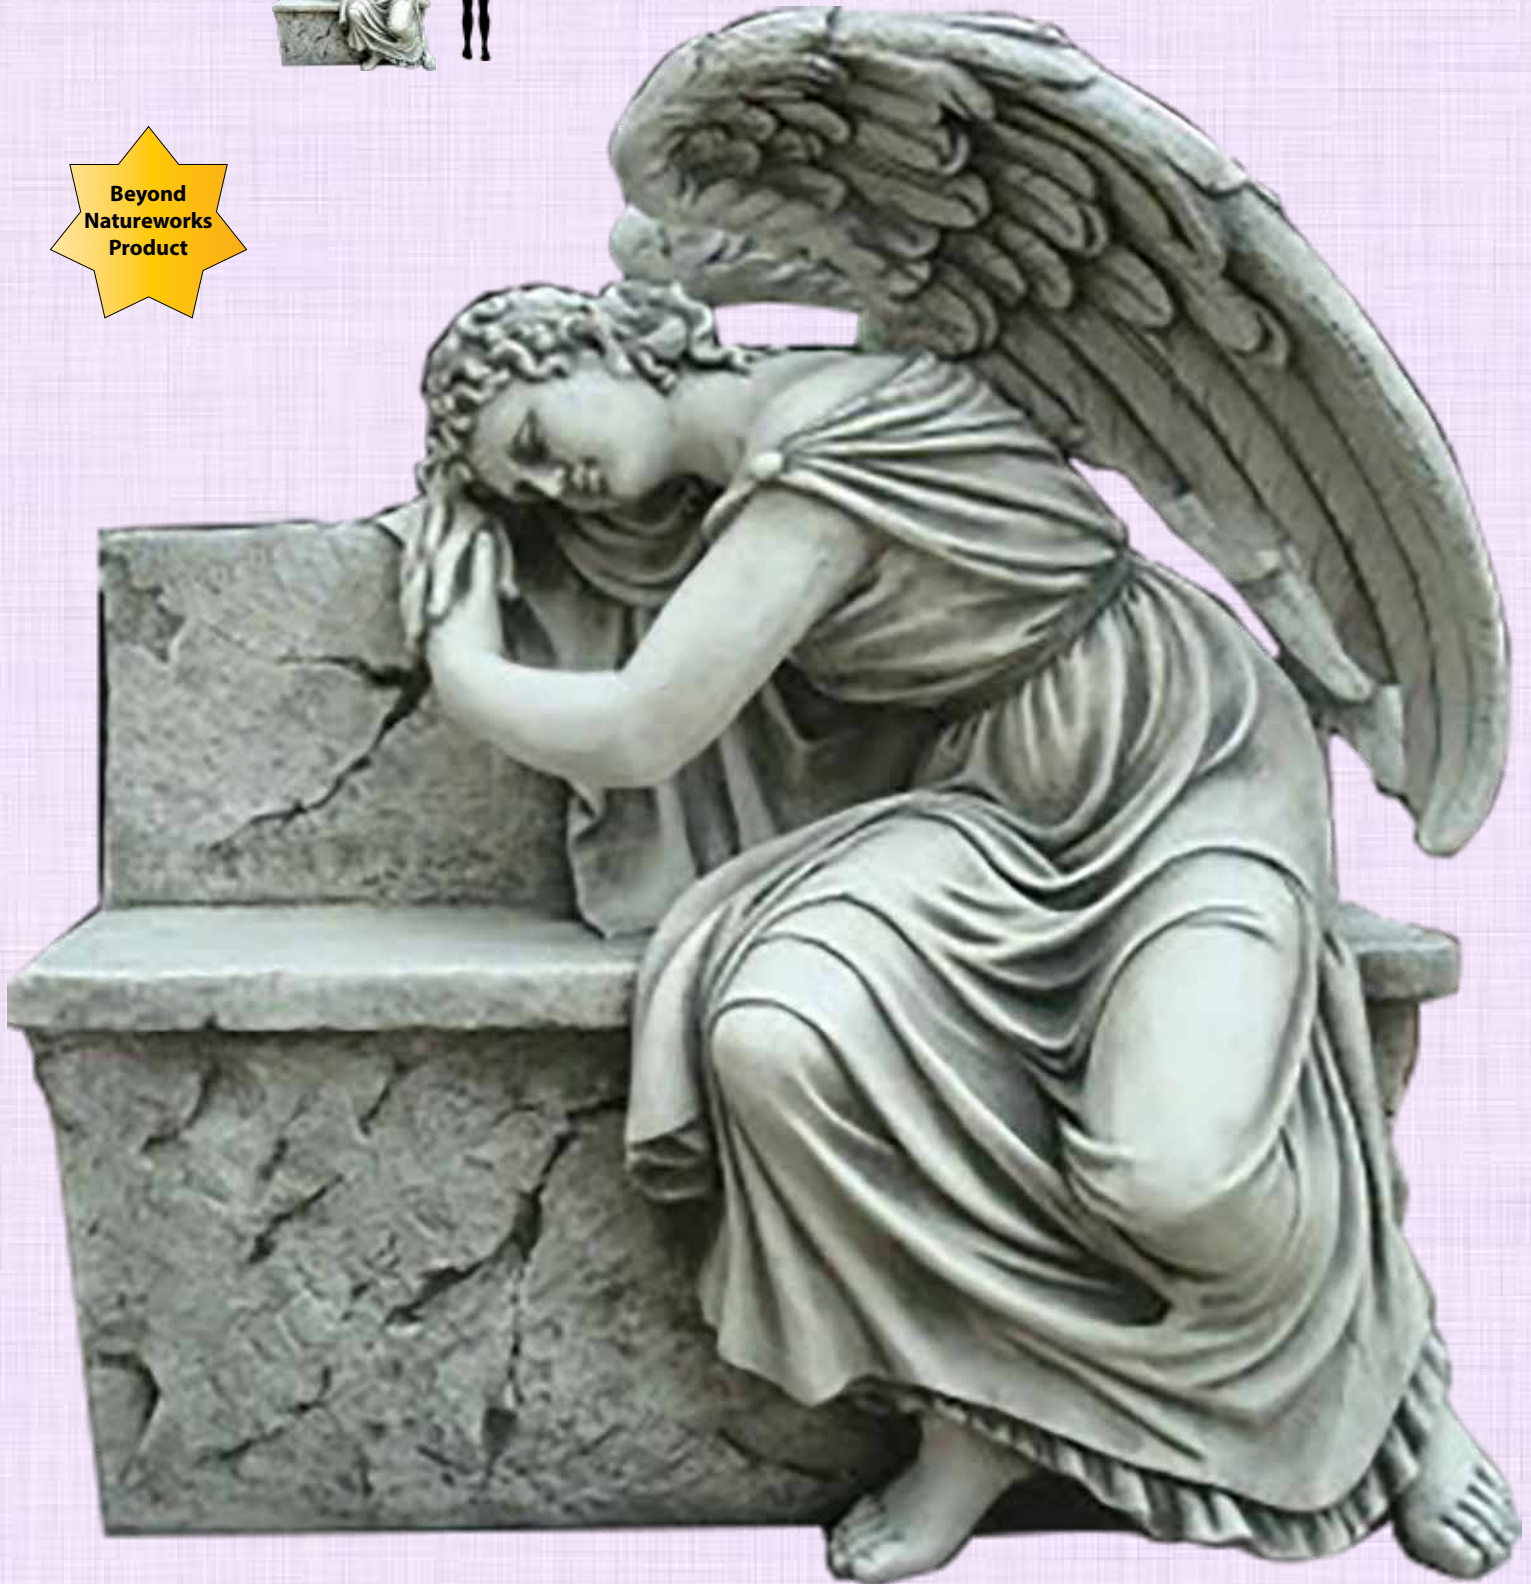

FANTASY DECOR

BEYOND NATUREWORKS

ANGEL BENCH

GHD - 9

Angel Bench
Antique White Finish
Poly Resin
L 83 W 50 x H 89cm

Beyond
Natureworks
Product

NOTE: Please enquire before ordering as lead time will vary significantly for items on this page.