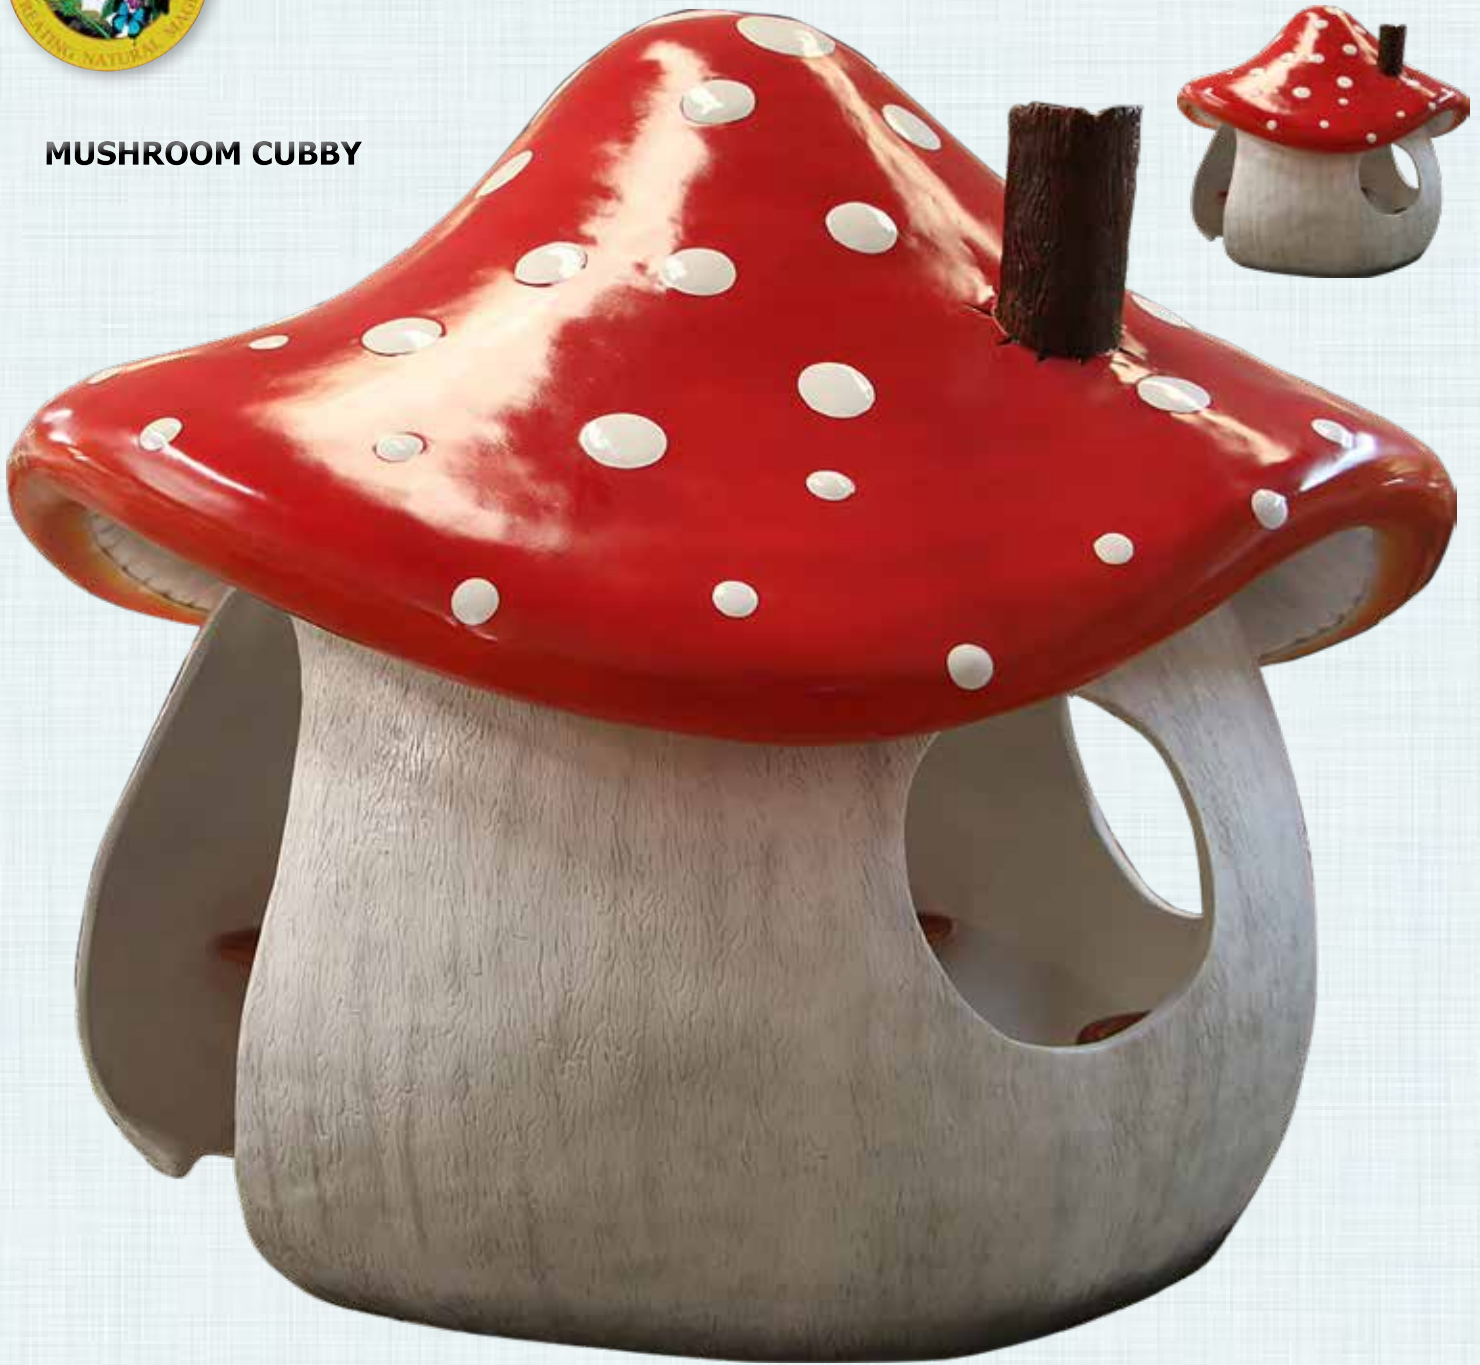

FANTASY DECOR

INTERNAL SEATING

150011
Mushroom Cubby
L 231 x W 229 x H 199cm - 276kg