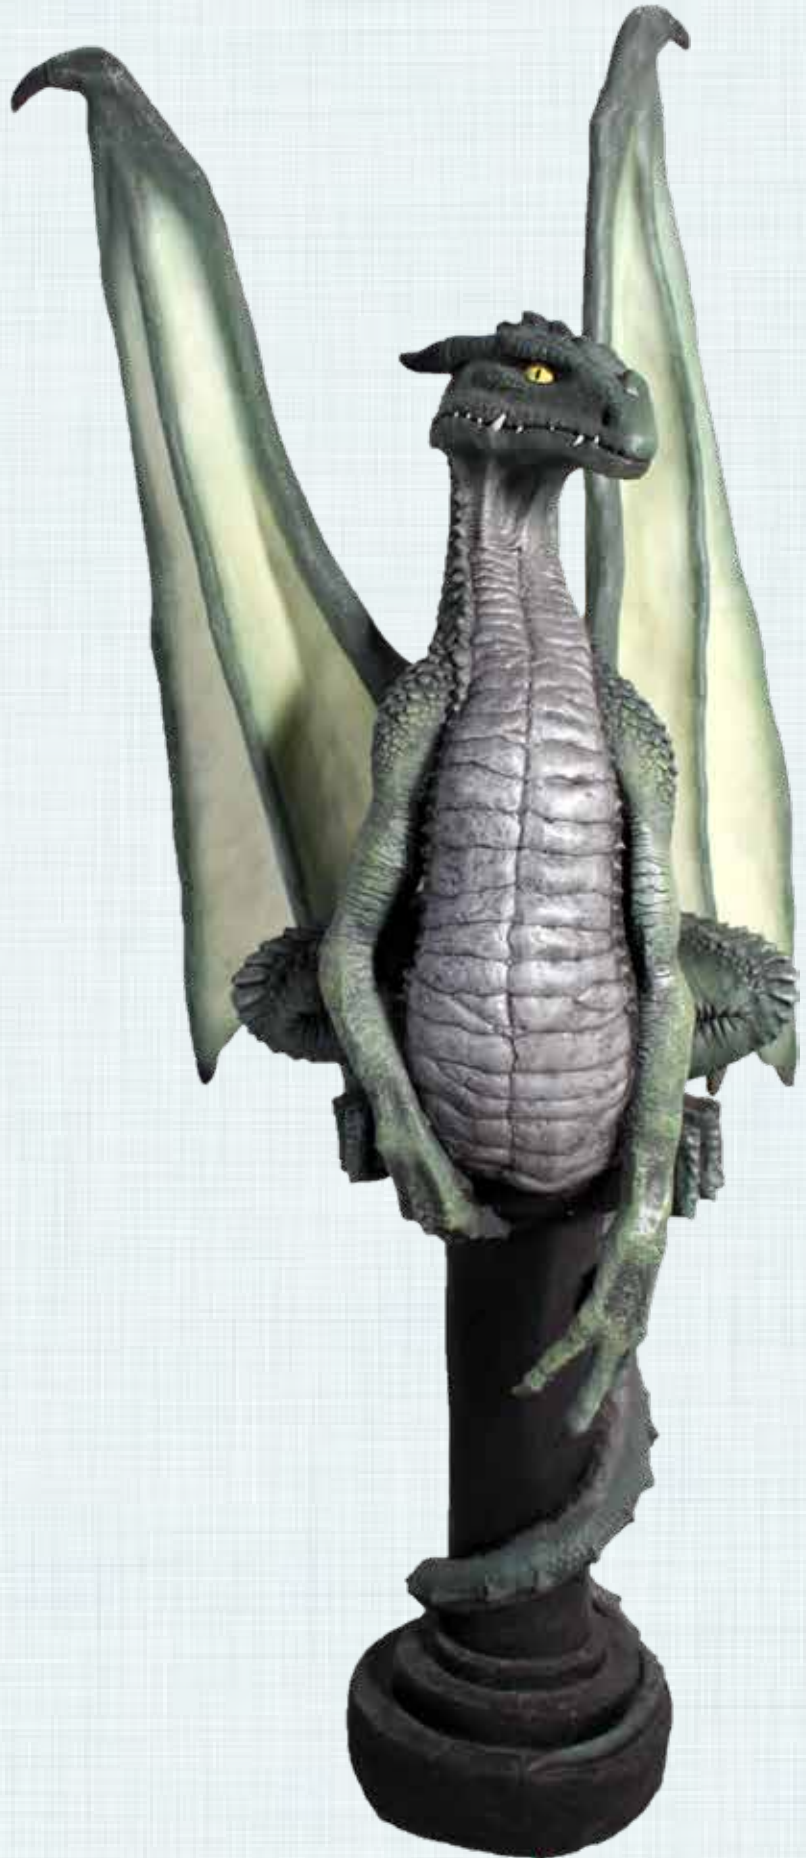

FANTASY DECOR

FANTASY

DRAGON - RED STANDING SMALL

Large Red Dragon

Small Red Dragon

170139
Dragon Standing - Small
L 127 x W 71 x H 101.6cm - ?kg

FANTASY DECOR

FANTASY

080081

Dragon / Griffin on Pedestal
L 79 x W 72 x H 213cm - 46.2kg

FANTASY DECOR

GARDEN STATUES GARGOYLES

090074RS

Gargoyle - Roman Stone
L 64 x W 43 x H 75cm - 19kg

090074BZ

Gargoyle Bronze
With Top Coat
L 64 x W 43 x H 75cm - 19kg