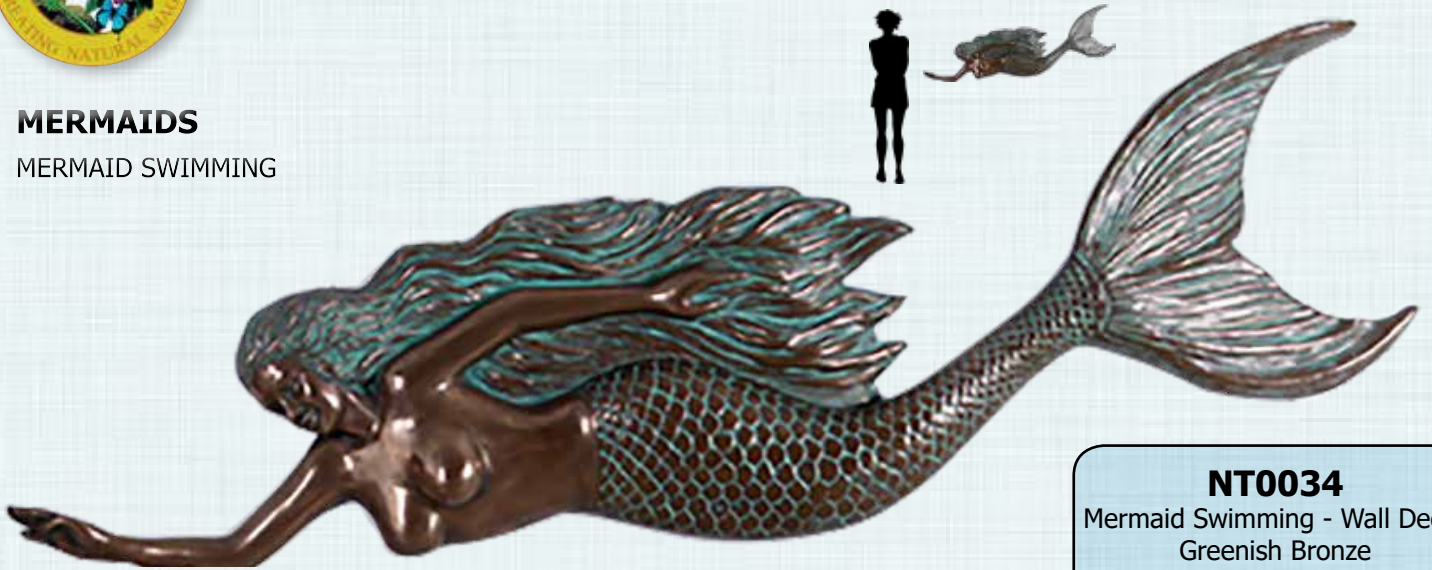

MERMAID MIRROR

NT0015
Mermaid Mirror
Greenish Bronze
L 58 x W 8 x H 67 cm - 4.8kg

MERMAID LYING ON SIDE

NT0021
Mermaid Lying on Side
Greenish Bronze
L 100 x W 18 x H 25 cm - 2.7 kg

FANTASY DECOR

MERMAIDS

MERMAID SWIMMING