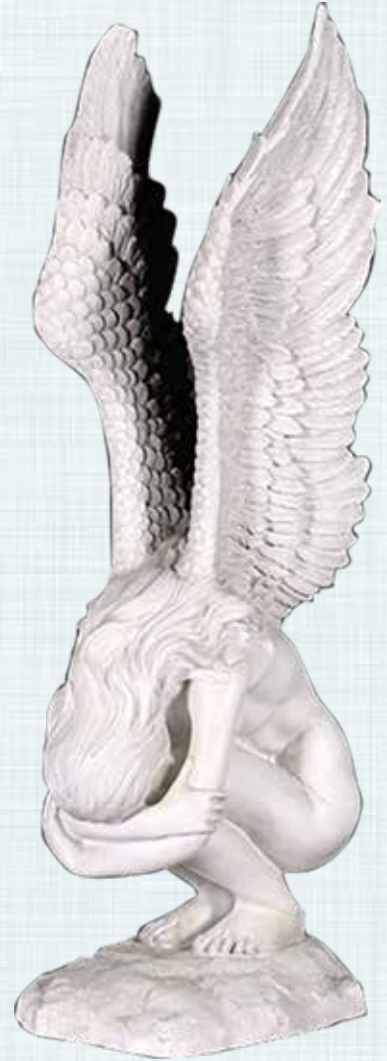

FANTASY DECOR

REMEMBRANCE & REDEMPTION ANGEL

140079
Remembrance & Redemption Angel
L 48 x W 35 x H 120cm - 11.5kg