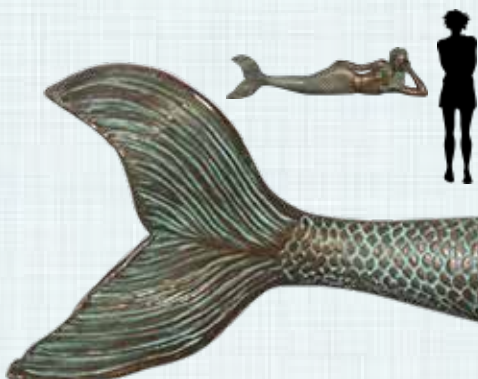

NT0015
Mermaid Mirror
Greenish Bronze
L 58 x W 8 x H 67 cm - 4.8kg

MERMAID LYING ON SIDE

NT0021
Mermaid Lying on Side
Greenish Bronze
L 100 x W 18 x H 25 cm - 2.7 kg