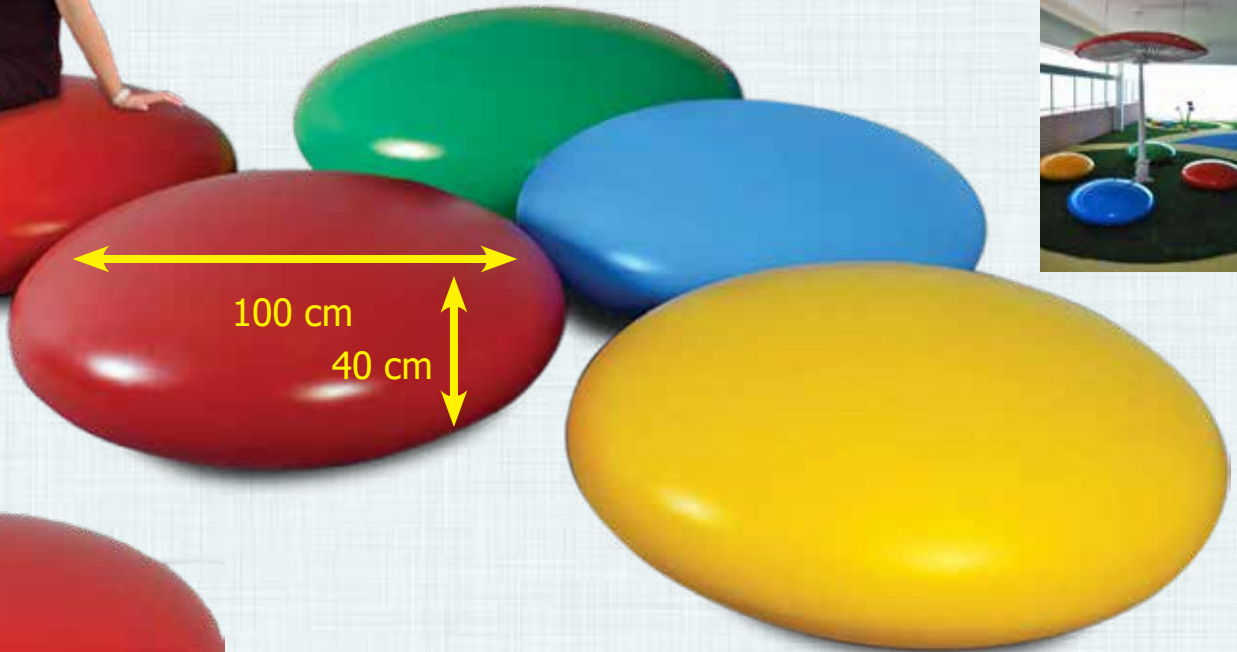

160014
Mushroom Seat - Single
L 46 x W 46 x H 54cm - 7.7kg

160085
Mushroom Table
L 164 x W 164 x H 83cm - 62kg

160013
Mushroom Seat
Double - Medium
L 95 x W 55 x H 55cm - 15.5kg

160012
Mushroom Seat
Double - Large
L 121 x W 61 x H 53cm - 23kg

FANTASY DECOR

OUTDOOR SEATING

110118S
Smarty Seat - Giant - Set
Consists of 5 colours as shown

Cast in pre-pigmented polyester gel-coat & fibreglass

110118RED

Smarty Seat - Giant
100cm Diameter 40cm High

110118YELLOW