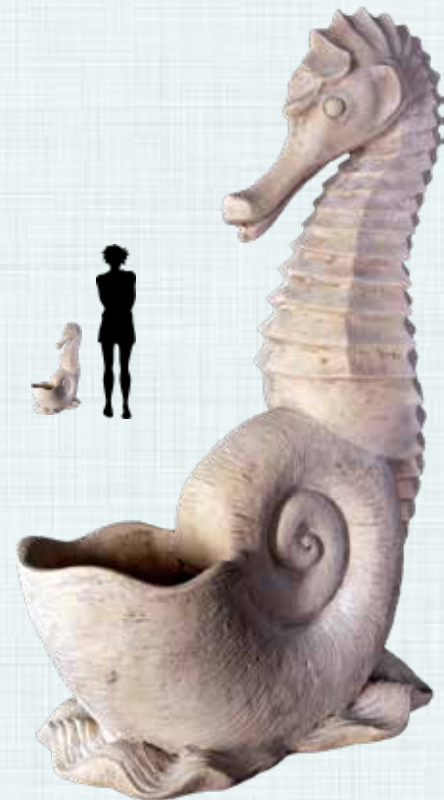

150171
Cherub Bowl
Greenish Bronze
L 71 x W 32 x H 44cm - 4.5kg

**RAFAELS ANGELS
GOLD LEAF**

110305GL
Rafaels Angels
Gold Leaf
L 16 x W 10 x H 17cm - 2kg

FANTASY DECOR

**ANGELS HEAD ON BASE
BRONZE**

010602B
Angels Head on Base
Bronze
L 15 x W 15 x H 29cm - 1.1kg

**CHERUB PEDESTAL
ROMAN STONE**

050276RS
Cherub Pedestal
Roman Stone
L 41 x W 30 x H 106cm - 17kg

**SEAHORSE FOUNTAIN
ROMAN STONE**

040508RS
Seahorse Fountain
Roman Stone
L 41 x W 60 x H 106cm - 17kg

FANTASY DECOR