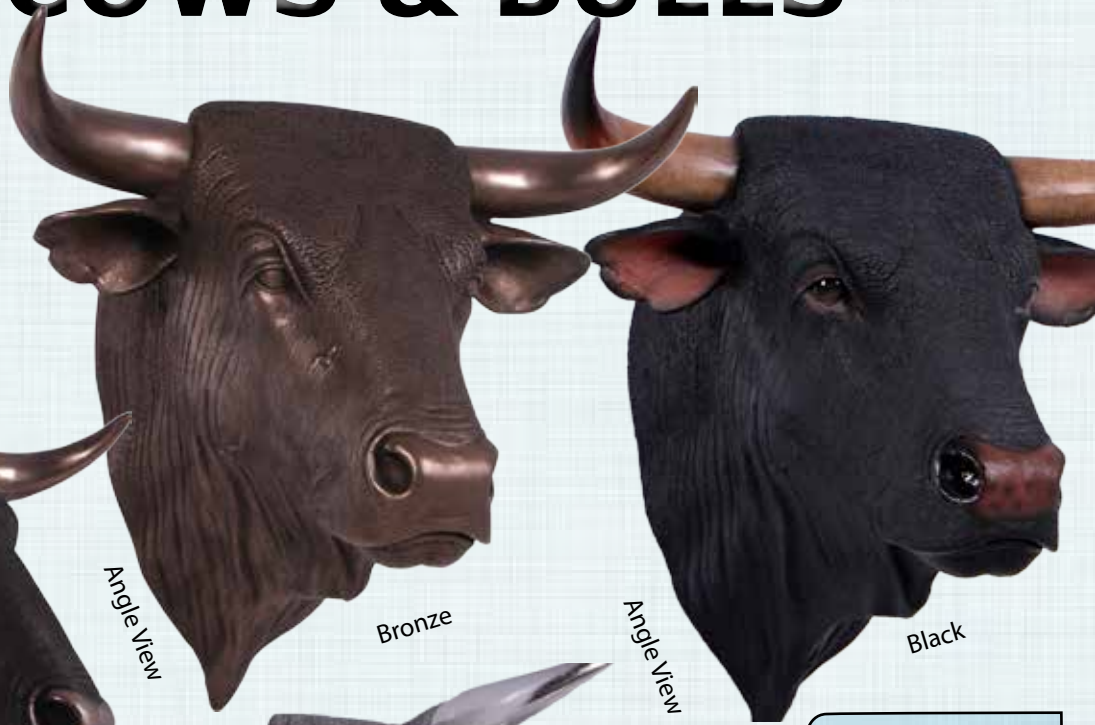

COWS & BULLS

**SPANISH BULL HEAD
VARIOUS FINISHES**

Angle View

Black