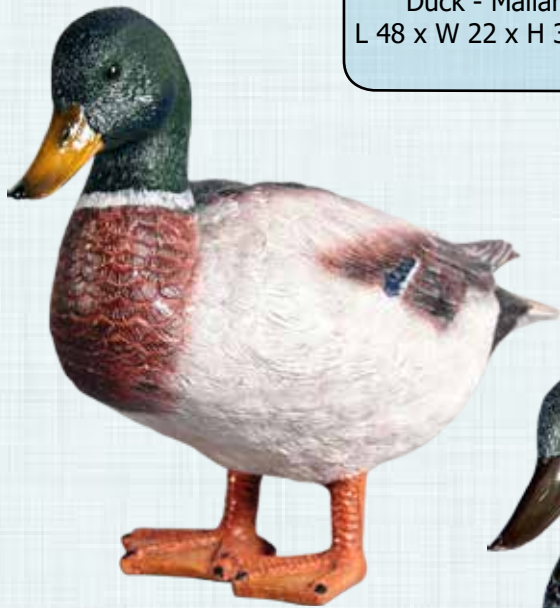

Natureworks Farm Animals

BIRDS

WATER BIRDS - DUCKS

MALLARD DUCK - FEMALE

110020RS
Duck - Mallard - Female
Roman Stone
L 42 x W 20 x H 22cm - 2kg

110020
Duck - Mallard - Female
L 42 x W 20 x H 22cm - 2kg

MALLARD DUCK - MALE

110021
Duck - Mallard - Male
L 48 x W 22 x H 37cm - 2.3kg

110020GBronze
Duck - Mallard - Female
Greenish Bronze
L 42 x W 20 x H 22cm - 2kg

FLYING DUCKS - WALL DECOR

110021GBronze
Duck - Mallard - Male
Greenish Bronze
L 48 x W 22 x H 37cm - 2.3kg