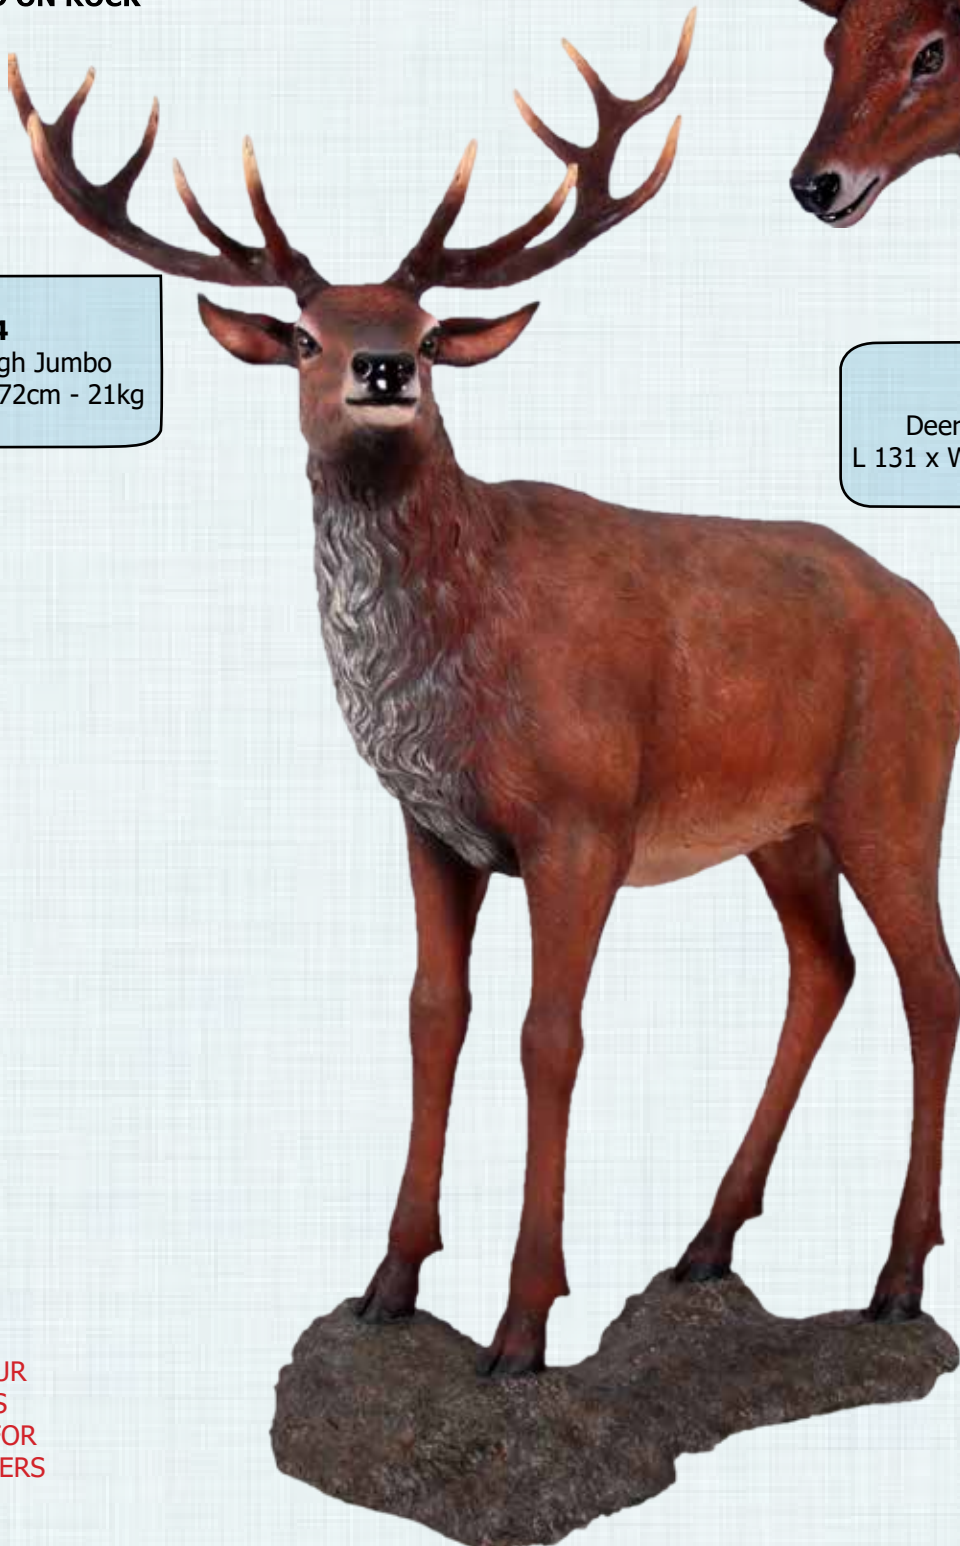

DEER STAG - RED ON ROCK

120024

Reindeer for Sleigh Jumbo
L 124 x W 67 x H 172cm - 21kg

130058

Deer Stag - Red on Rock
L 131 x W 86 x H 187cm - 34.4kg

REFER TO OUR
CHRISTMAS
CATALOGUE FOR
MORE REINDEERS