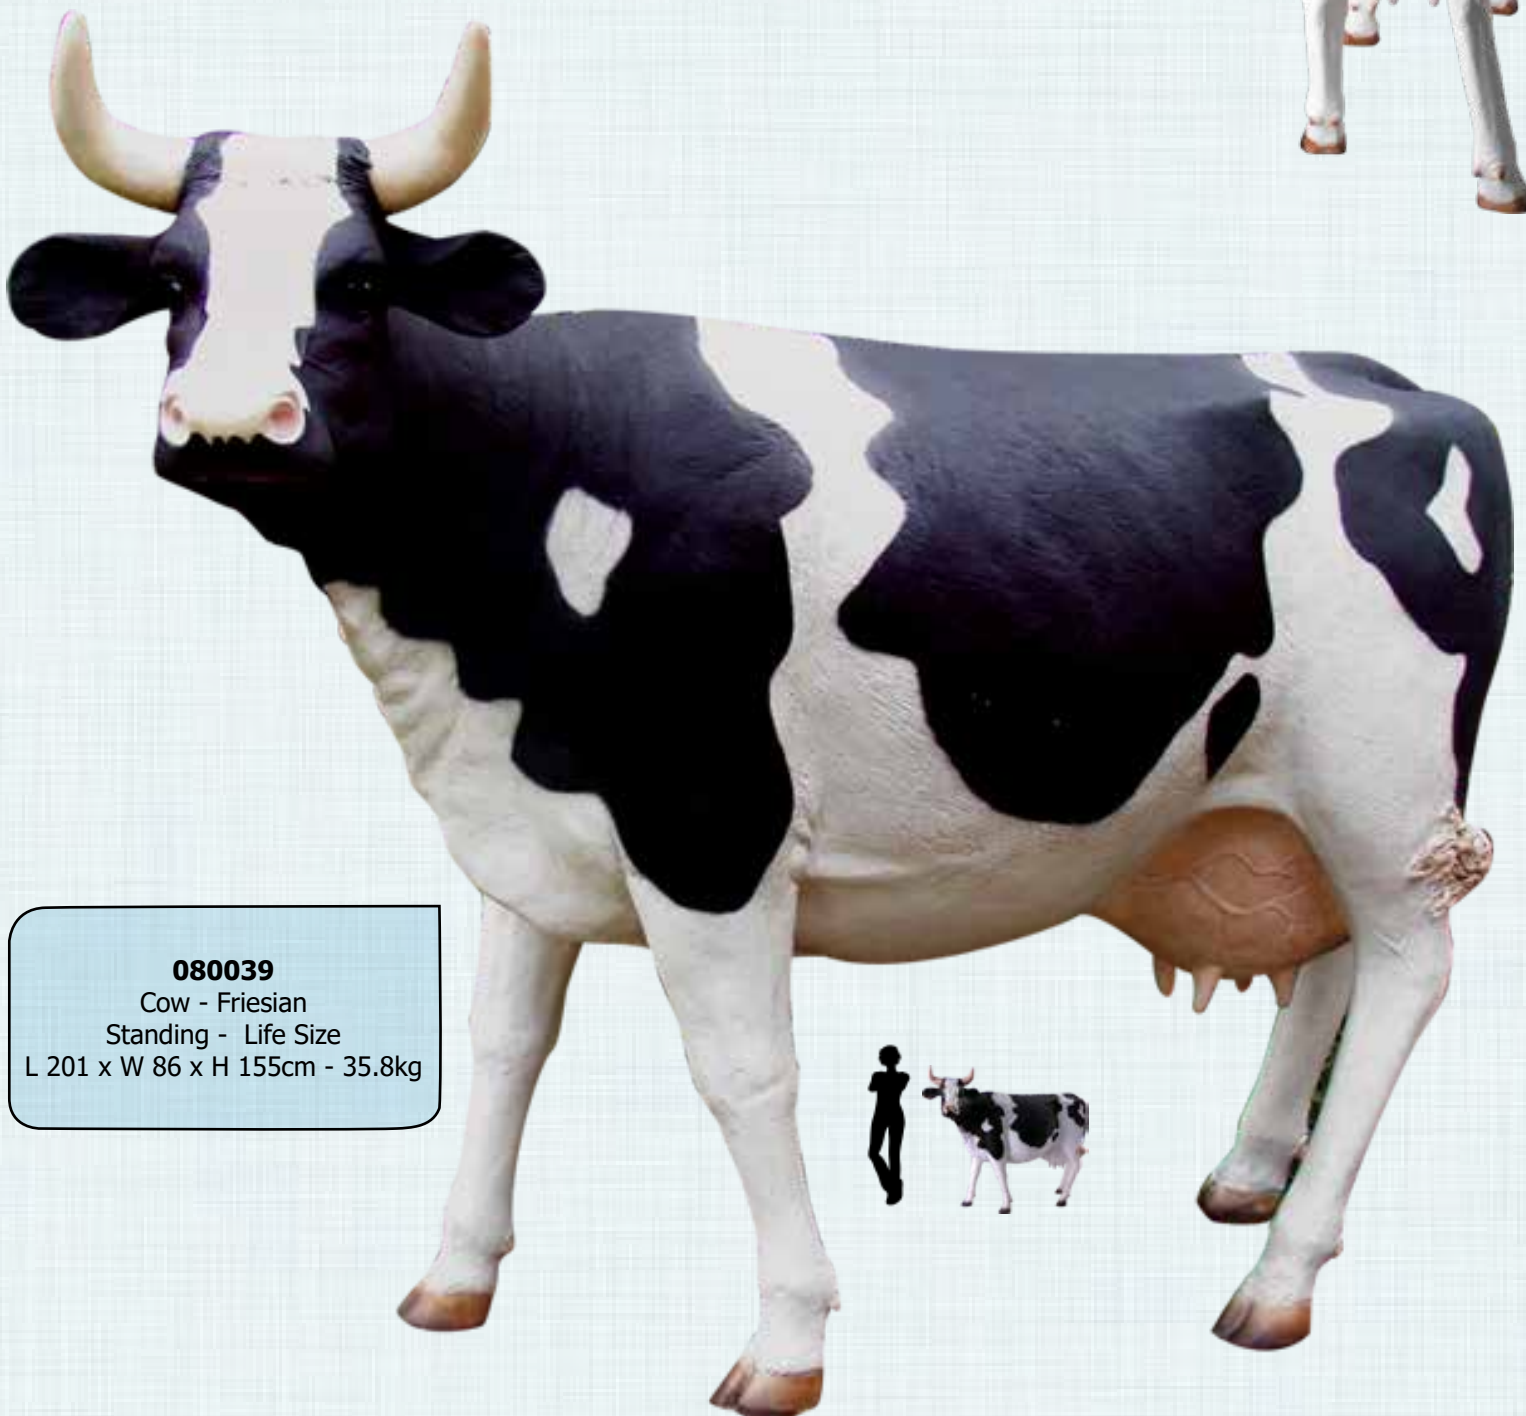

100103

Fox - Red
L 95 x W 29 x H 60cm - 6.3kg

WOLF

100096

Wolf
L 128 x W 42 x H 69cm - 15.7kg

COWS & BULLS

FARM ANIMALS - COWS

FRIESIAN COW - STANDING

080039

Cow - Friesian

Standing - Life Size

L 201 x W 86 x H 155cm - 35.8kg

COWS & BULLS

FARM ANIMALS - COWS

FRIESIAN COW - GRAZING

080098
Cow - Friesian
Grazing - Life Size
L 210 x W 72 x H 130cm - 47kg