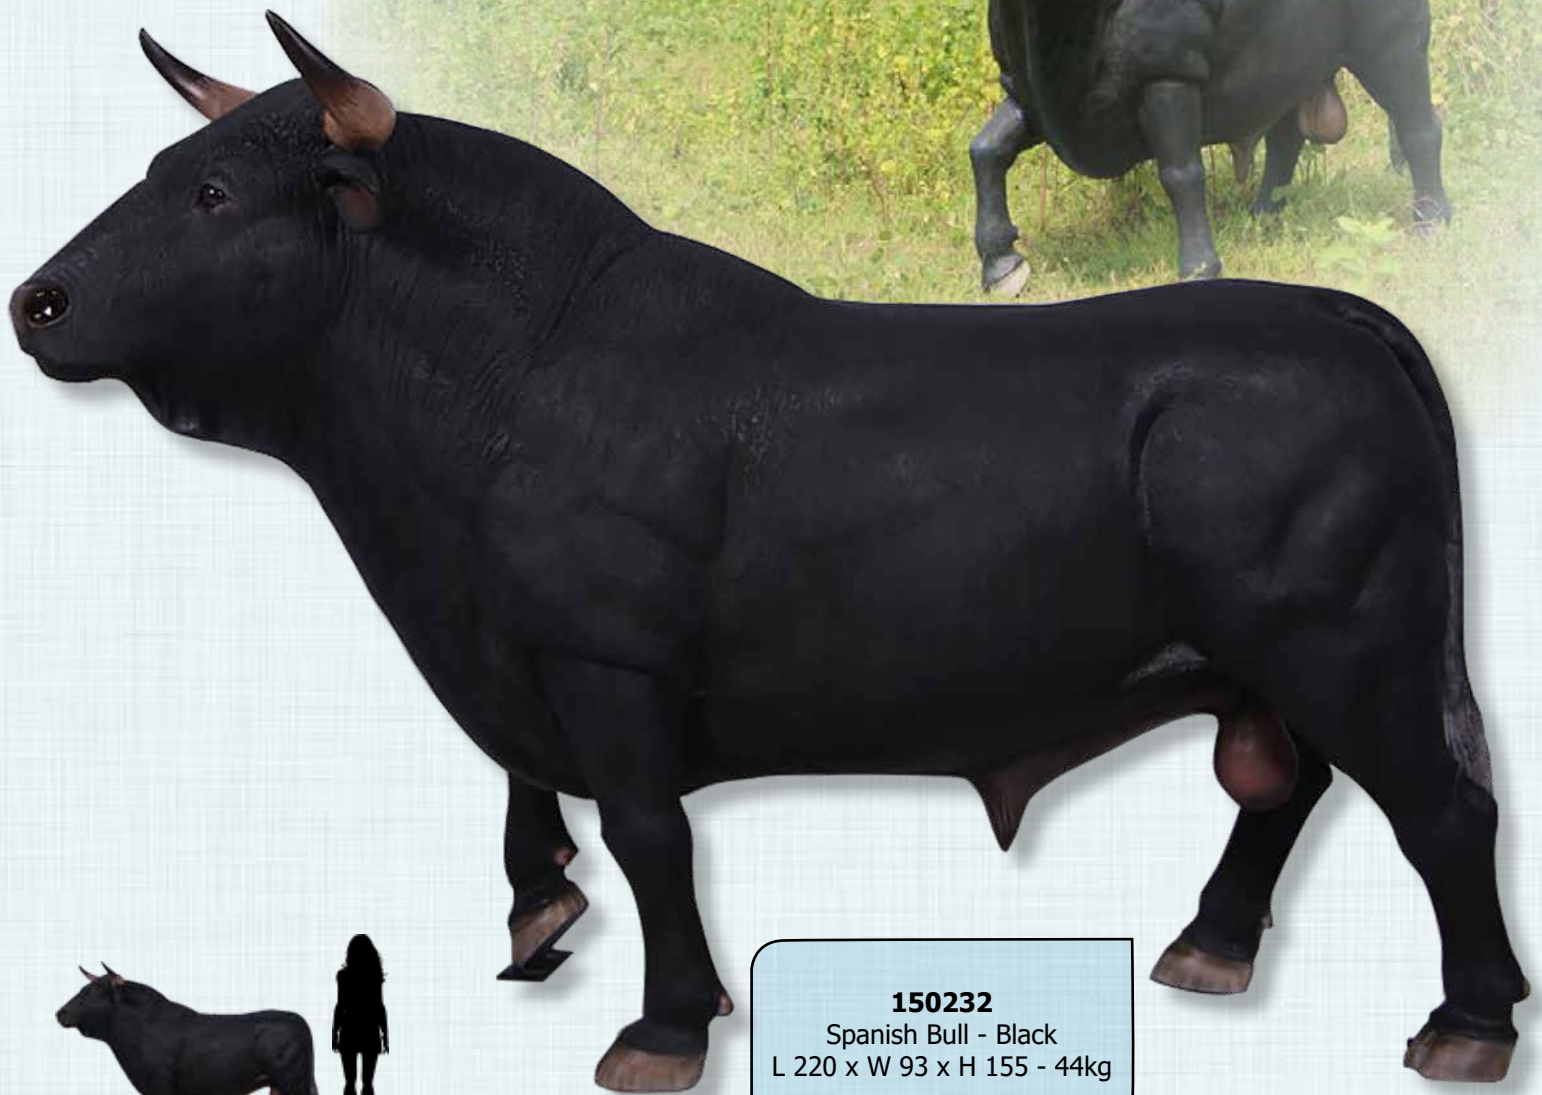

150232
Spanish Bull - Black
L 220 x W 93 x H 155 - 44kg