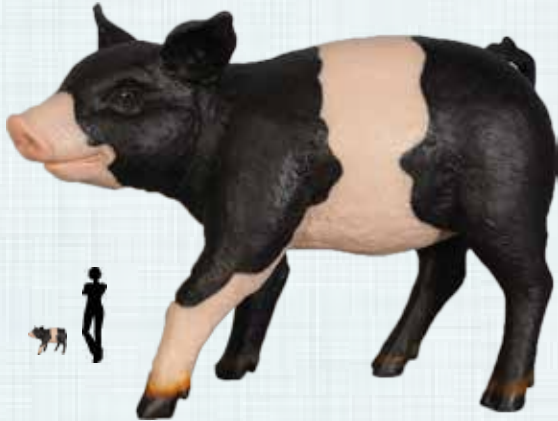

CHUBBY PIGLET