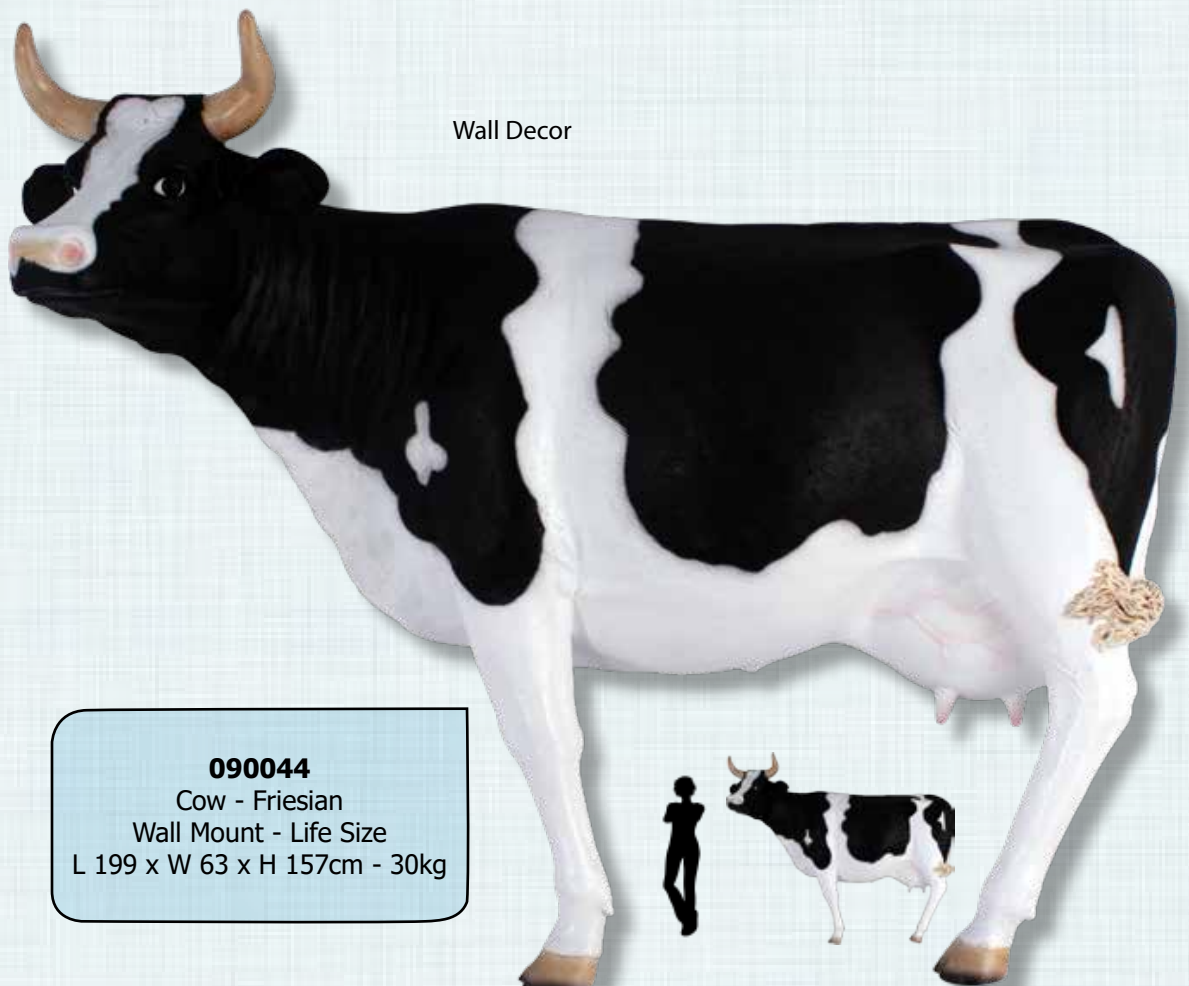

FARM ANIMALS - COWS

FRIESIAN - COWS

080140
Funny Cow - Friesian
L 80 x W 60 x H 110cm - 23kg

FRIESIAN COW - WALL DECOR

Wall Decor

**Flat Backed
Life Size
Wall Decor
"Friesian Frieze"**

090044
Cow - Friesian
Wall Mount - Life Size
L 199 x W 63 x H 157cm - 30kg

COWS & BULLS

FARM ANIMALS - COWS

BROWN & WHITE COW - WITH HORNS

080039B

Cow - Brown & White with horns
Standing - Life Size
L 201 x W 86 x H 155cm - 35.8kg

Also Available in Glossy Black

World Famous
PIES
Made Locally