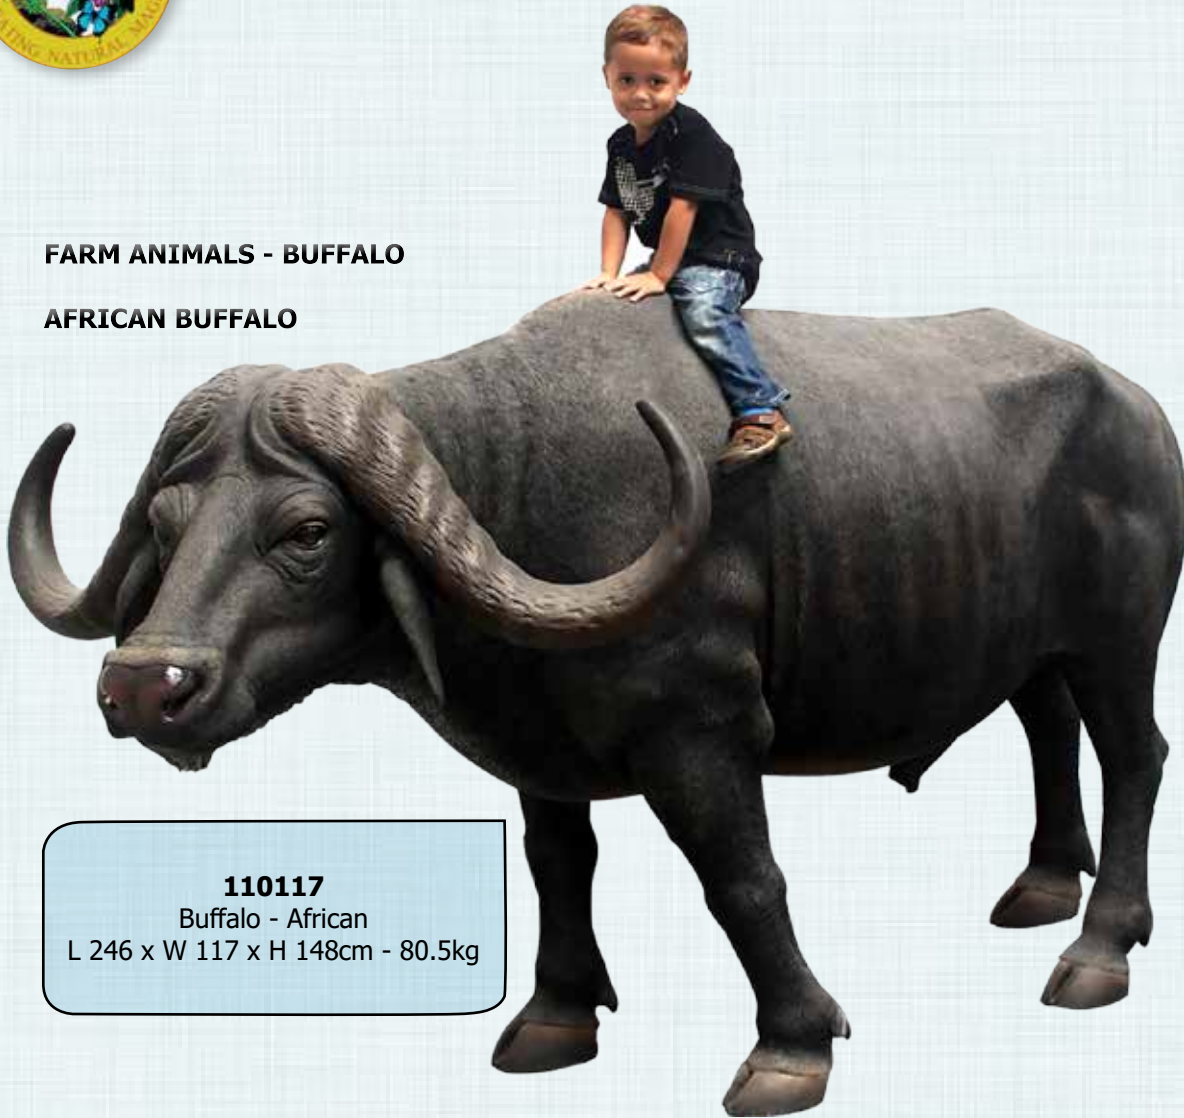

COWS & BULLS

FARM ANIMALS - BUFFALO

AFRICAN BUFFALO

110117

Buffalo - African

L 246 x W 117 x H 148cm - 80.5kg