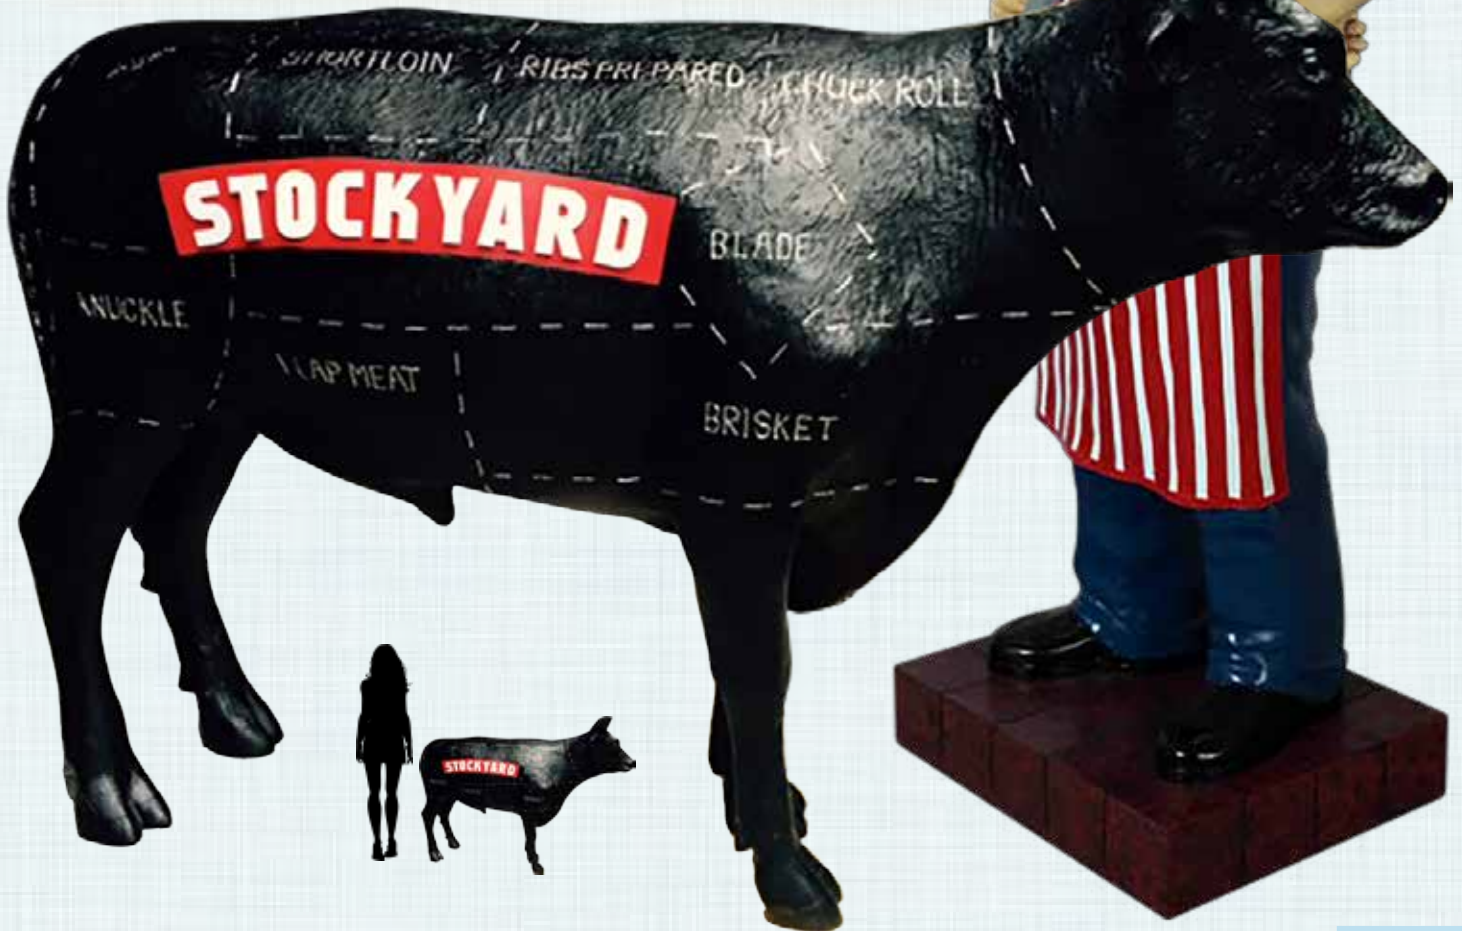

160034
Hereford Bull
L 251 x W 79 x H 170 - 78.5kg

COWS & BULLS

ALL ANIMALS ARE AVAILABLE WITH YOUR LOGO & BUSINESS COLOURS

HEREFORD STEER

Butcher Shops, Restaurants & Steak Houses

080125 - Special
Hereford Steer with Cuts of Beef
L 207 x W 58 x H 136 - 35.2kg

Natureworks.com.au

COWS & BULLS

**FIGHTING BULL
DESKTOP VERSION**

020405Black
Fighting Bull
Desk Top Version
L 40 x W 26 x H 26cm - 2kg

The Spanish fighting bull, or toro de lidia, is a unique breed of bovine renowned for its exceptional bravery and beauty. The bull's physical build and natural aggression make this breed appropriate for the bullfight due to its impressive strength as well as its natural instinct to charge (attack).