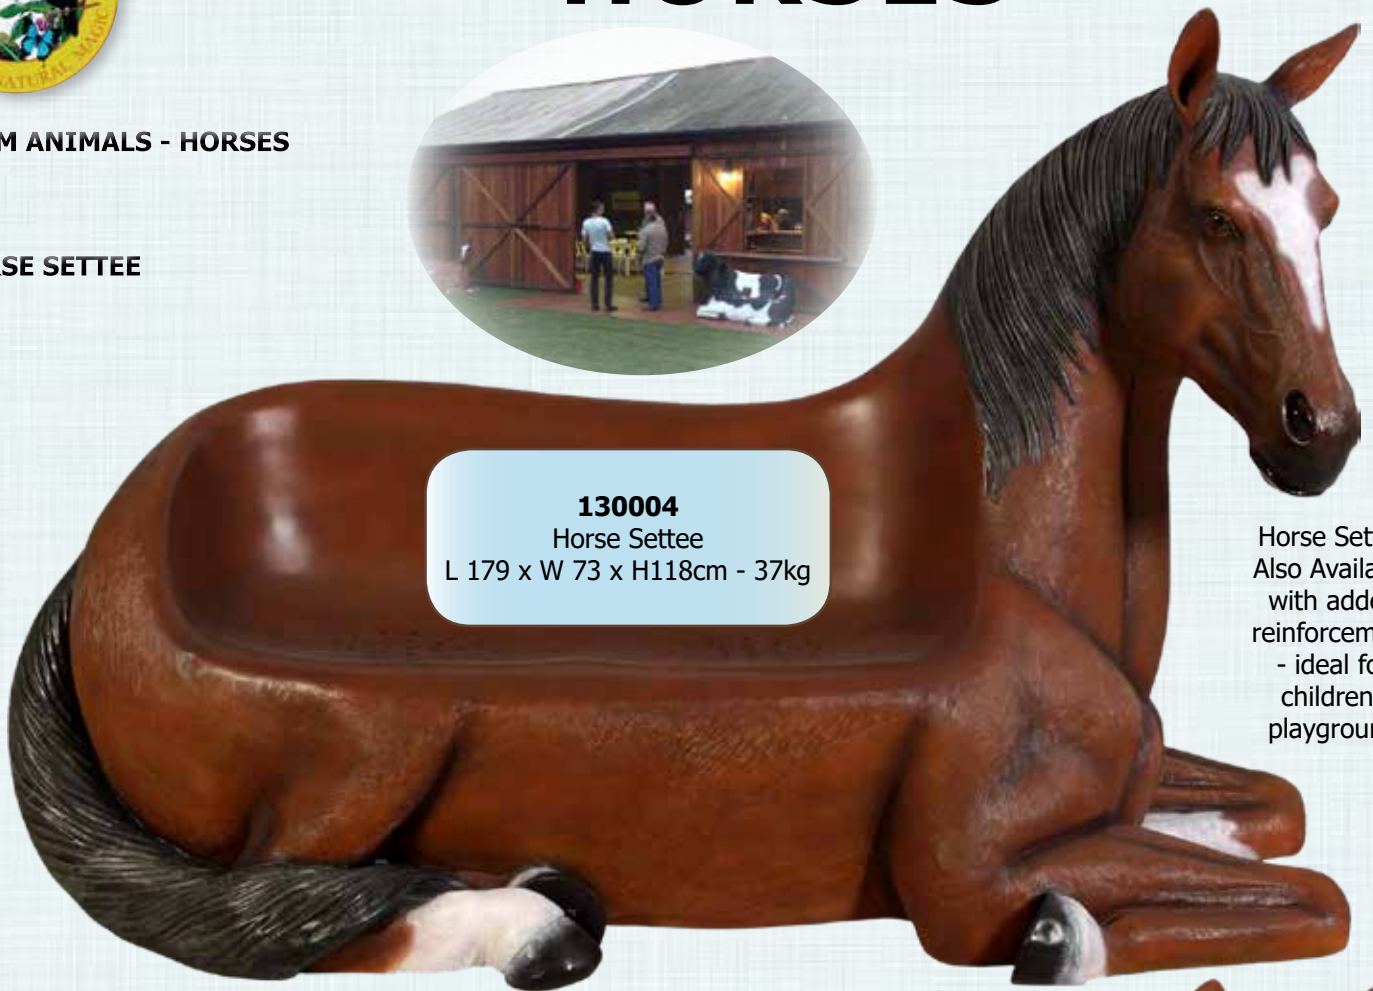

All Horses can be painted in various colours

HORSES

FARM ANIMALS

HORSES

GOLD LEAF HORSE 7FT

100019GL
Horse - 7ft (life size)
Gold Leaf
L 229 x W 57 x H 208cm - 51.5kg

SILVER LEAF HORSE 7FT

100019- SL
Horse - 7ft (life size)
Silver Leaf
L 229 x W 57 x H 208cm - 51.5kg

HORSES

FARM ANIMALS - HORSES

PALOMINO HORSE 7FT

100019Palomino
Horse - 7ft (life size)
Palomino
L 229 x W 57 x H 208cm - 51.5kg

100019Grey
Horse - 7ft (life size)
Grey
L 229 x W 57 x H 208cm - 51.5kg

GREY HORSE 7FT

HORSES

FARM ANIMALS - HORSES

HORSE SETTEE

130004
Horse Settee
L 179 x W 73 x H118cm - 37kg

Horse Settee
Also Available
with added
reinforcement
- ideal for
childrens
playground

HORSE RESTING

120059
Horse - Resting - Brown
L 179 x W 71 x H 120cm - 35kg