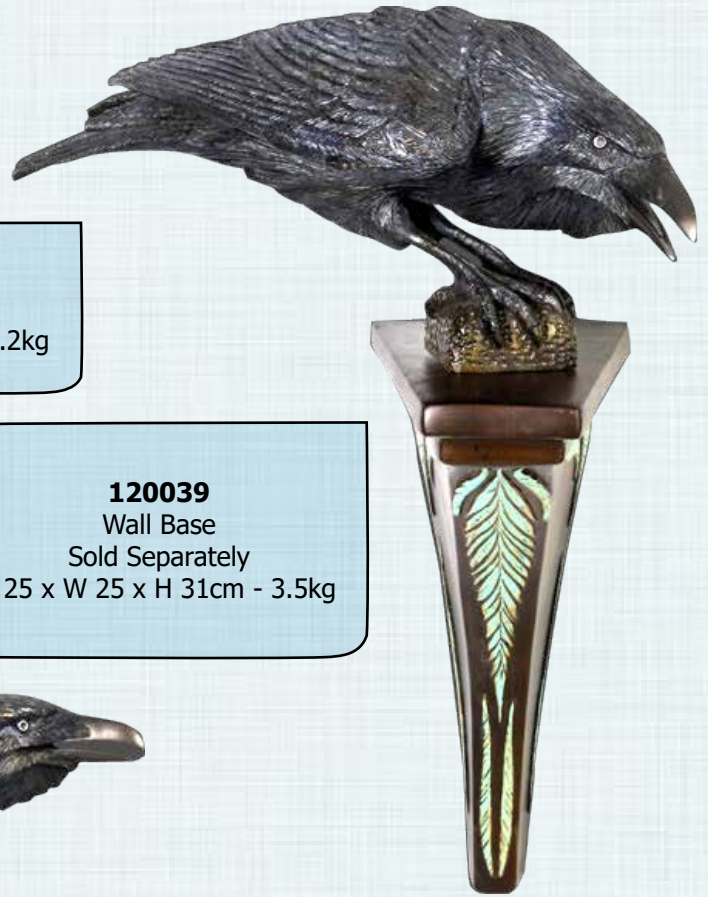

WHITE BREASTED SEA EAGLE - STANDING

**Eagle
available on
post**

090019
Eagle - White Breasted Sea Eagle
- Standing
L 40 x W 20 x H 60cm - 3kg

BIRDS

BIRDS OF PREY

WEDGE TAILED EAGLE - FLYING

090046

Eagle - Wedge Tailed - Flying
L 187 x W 76 x H 22cm - 5.6kg

WEDGE TAILED EAGLE - STANDING

090047

Eagle - Wedge Tailed - Standing
L 40 x W 20 x H 60cm - 3kg

GUARDIAN EAGLES ROMAN STONE SET OF 2

Set of 2

100037RS

Guardian Eagles - Set of 2
Roman Stone Finish
L 62 x W 43 x H 88cm - 30kg

BIRDS

BIRDS OF PREY

RAVEN - WINGS DOWN

120032
Raven - Wings Down
L 39 x W 31 x H 51cm - 2.2kg

120039
Wall Base
Sold Separately
L 25 x W 25 x H 31cm - 3.5kg

RAVEN - WINGS UP

120038
Table Top
Pedestal Base
Sold Separately
L 30 x W 18 x H 39cm - 3.5kg