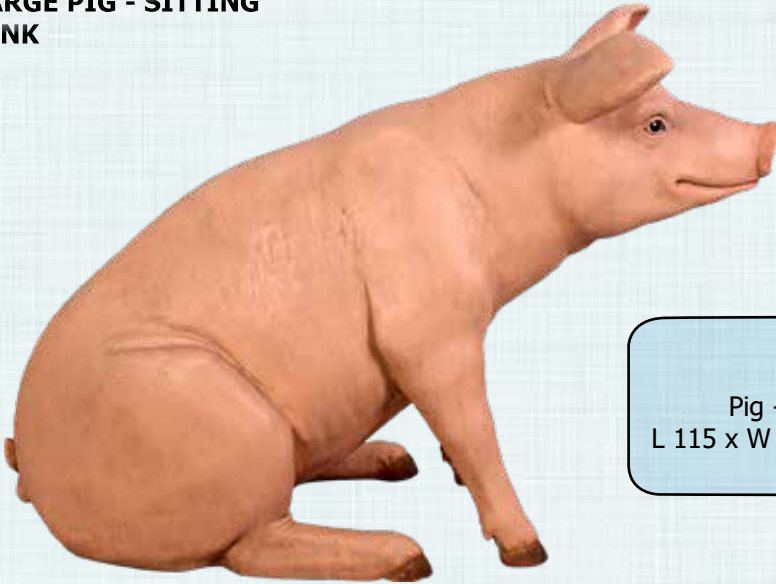

020608RS
Pig - Curious
Standing - Roman Stone
L 135 x W 38 x H 58cm - 10.7kg

PIGS & HOGS

FARM ANIMALS - PIGS

PIGS ARSE SHIELD

100018
Pigs Arse Shield
L 50 x W 40 x H 12cm - 1.2kg

LARGE PIG - SITTING
PINK

020505
Pig - Sitting - Large
L 115 x W 49 x H 78cm - 12.1kg