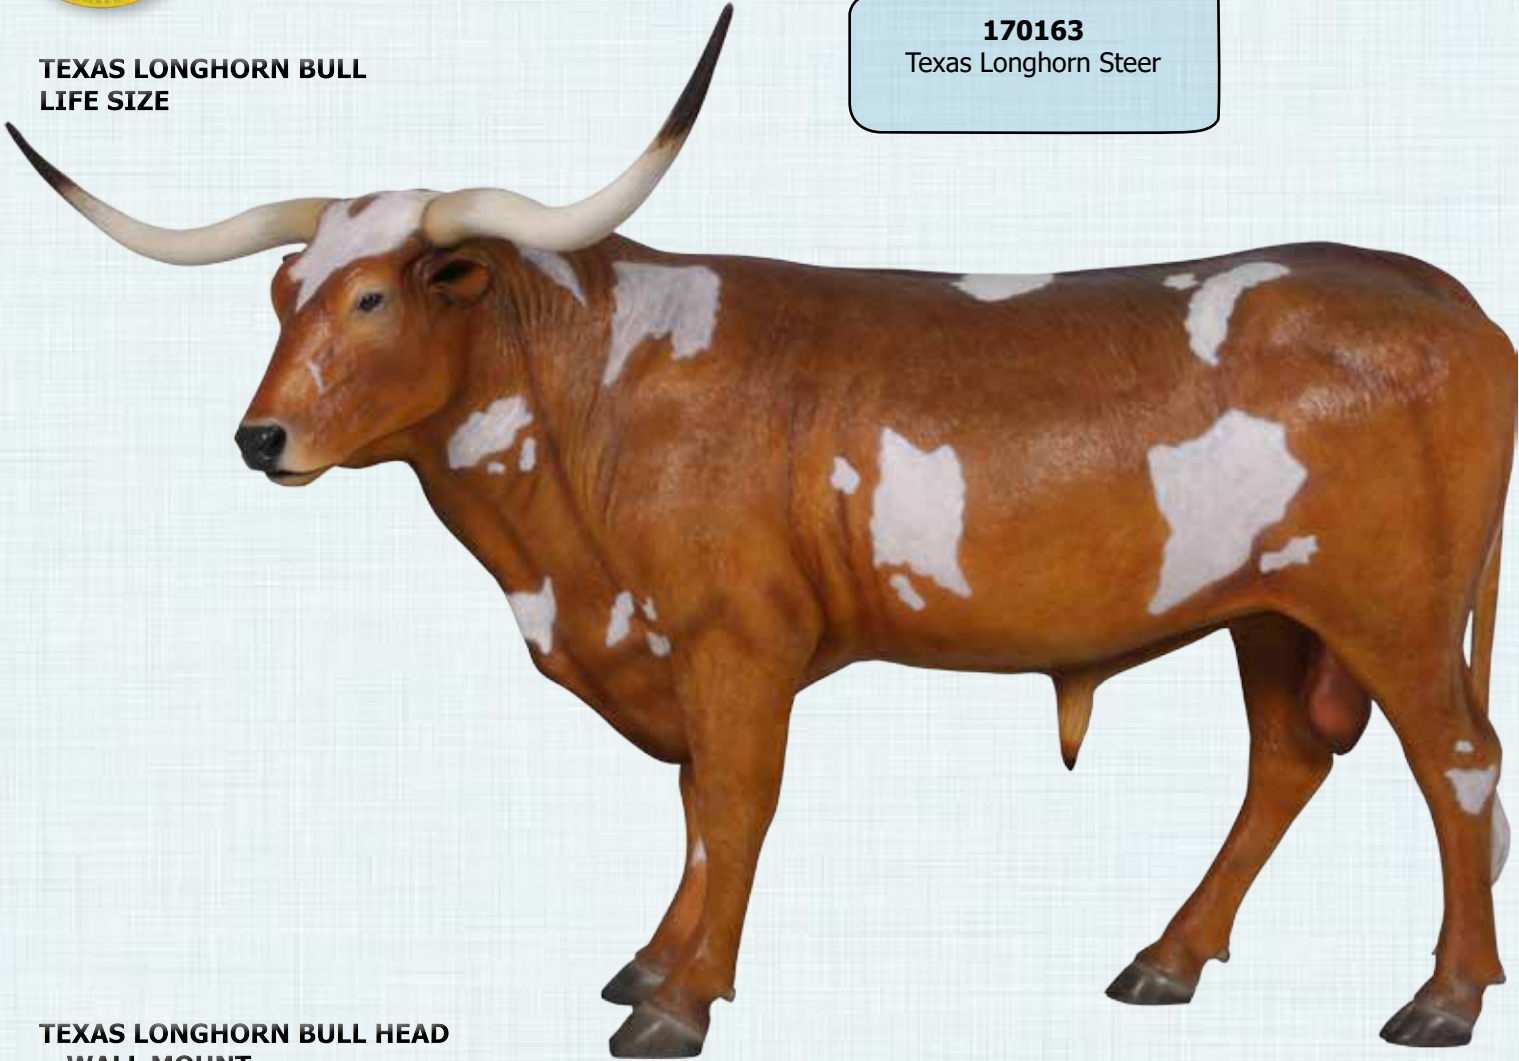

AFRICAN BUFFALO

110117

Buffalo - African

L 246 x W 117 x H 148cm - 80.5kg

COWS & BULLS

**TEXAS LONGHORN BULL
LIFE SIZE**

170163
Texas Longhorn Steer

**TEXAS LONGHORN BULL HEAD
- WALL MOUNT**