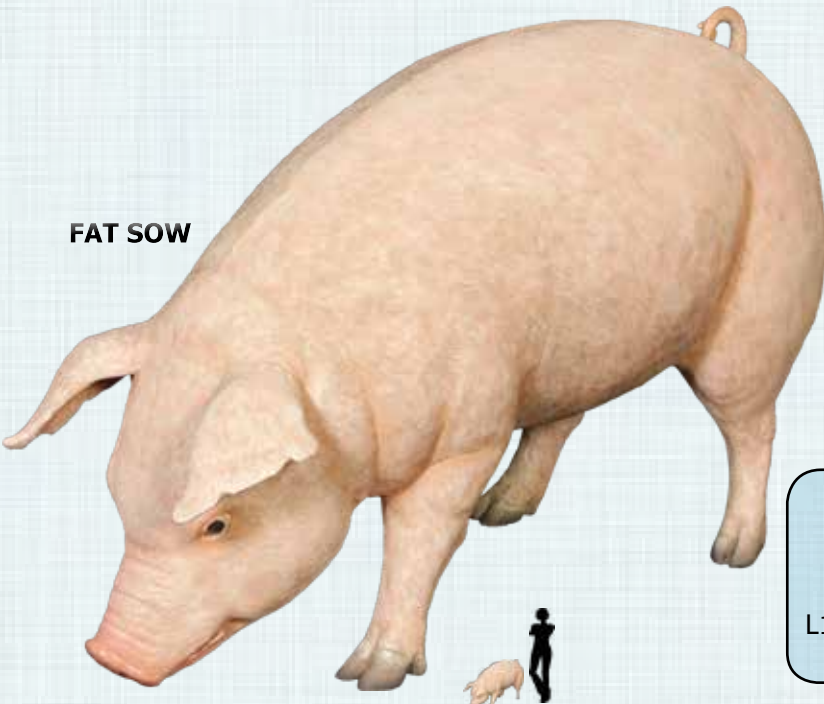

PIGS & HOGS

Oink

Oink

FARM ANIMALS - PIGS

CHUBBY PIGLET - MONEY BOX WITH SOUND ACTIVATION

Note: *chubby piglet is cute little piglet that is ideal as a money box and can include digital sound activation when coin is inserted. Great fundraiser prop*

CHUBBY PIGLET - MONEY BOX

NW018
Pig - Piglet Chubby Money Box
L 59 x W 25 x H 42cm - 3.4kg

110085
Pig - Piglet Chubby money Box with digital sound activation
L 59 x W 25 x H 42cm - 3.4kg

CHUBBY PIGLET

110084
Pig - Piglet Chubby - Natural
L 59 x W 25 x H 42cm - 3.4kg

110084BP
Pig - Piglet Chubby Black and Pink
L 59 x W 25 x H 42cm - 3.4kg

PIGGY COOK BUTLER

AFPIC
Pig - Piggy Cook
L 65 x W 53 x H 102cm - 15.3kg

FAT SOW

120073
Pig - Fat -Sow Standing - Large
L128 x W 50 x H 80cm - 15kg