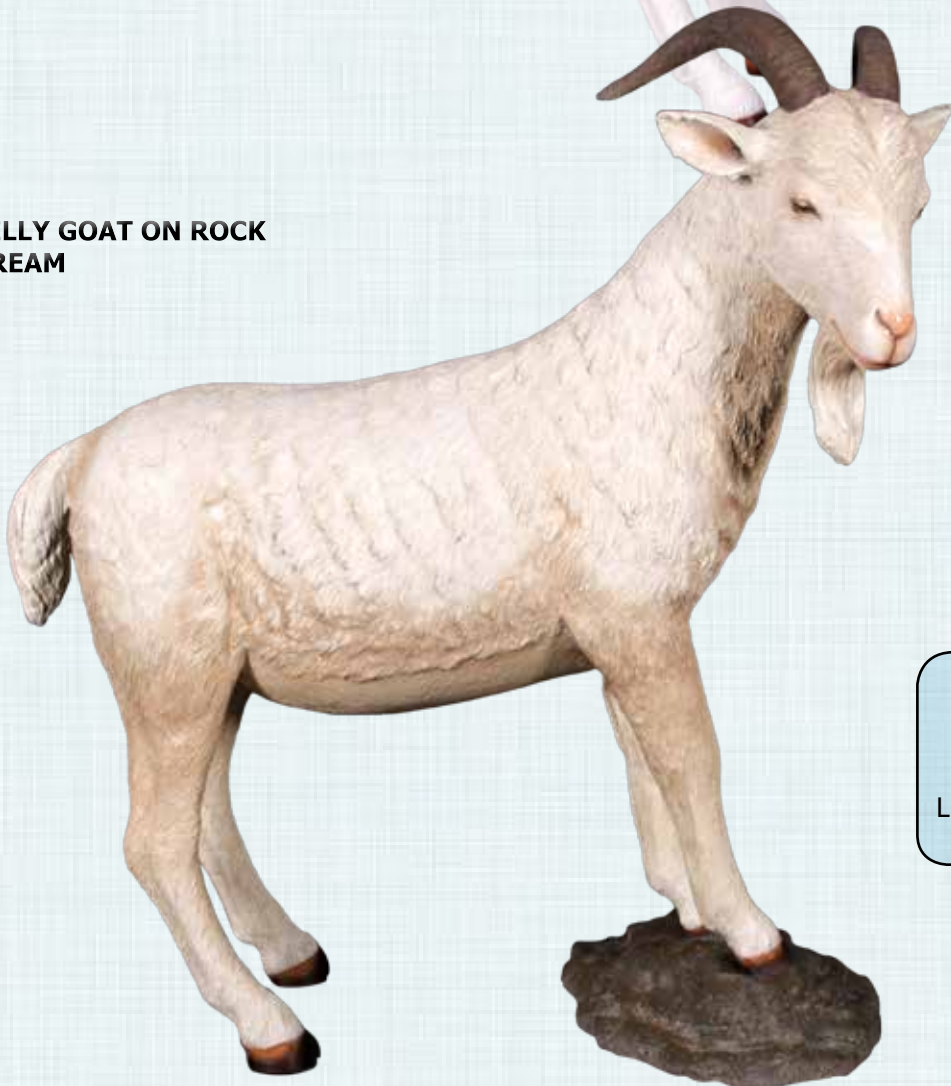

GOATS

FARM ANIMALS - GOATS

BILLY GOAT ON ROCK BLACK & WHITE

130013BW
Goat - Billy on Rock
Black & White
L 89 x W 41 x H 98cm - 10.4kg

BILLY GOAT ON ROCK CREAM

130013CR
Goat - Billy on Rock
Cream
L 89 x W 41 x H 98cm - 10.4kg