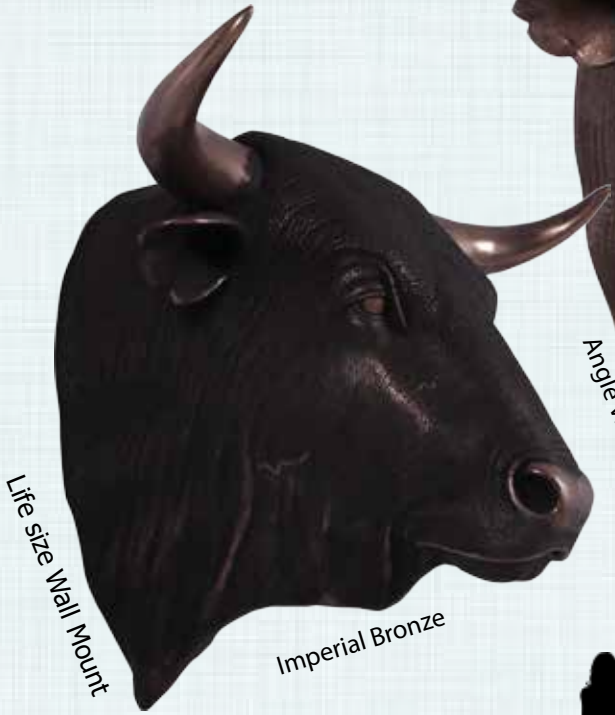

Natureworks.com.au

COWS & BULLS

**FIGHTING BULL
DESKTOP VERSION**

020405Black
Fighting Bull
Desk Top Version
L 40 x W 26 x H 26cm - 2kg

The Spanish fighting bull, or toro de lidia, is a unique breed of bovine renowned for its exceptional bravery and beauty. The bull's physical build and natural aggression make this breed appropriate for the bullfight due to its impressive strength as well as its natural instinct to charge (attack).

DID YOU KNOW?

**SPANISH FIGHTING BULL LIFE SIZE -
BLACK**

150232
Spanish Bull - Black
L 220 x W 93 x H 155 - 44kg

COWS & BULLS

**SPANISH BULL HEAD
VARIOUS FINISHES**

Angle View

Bronze

Angle View

Black

Imperial Bronze

Life size Wall Mount

150370
Spanish Bull Head
Wall Mount
Various Colours
Available

The Spanish Fighting Bull is recognised worldwide as a symbol of bravery and resilience as well as the totem of Spanish culture.