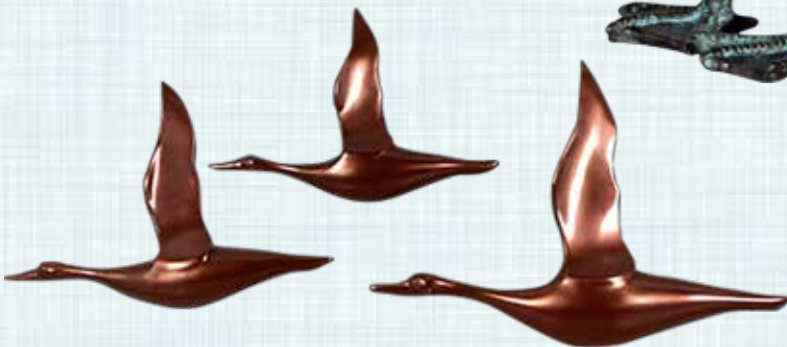

Natureworks Farm Animals

BIRDS

WATER BIRDS - DUCKS

MALLARD DUCK - FEMALE

110020RS
Duck - Mallard - Female
Roman Stone
L 42 x W 20 x H 22cm - 2kg

110020
Duck - Mallard - Female
L 42 x W 20 x H 22cm - 2kg

MALLARD DUCK - MALE

110021
Duck - Mallard - Male
L 48 x W 22 x H 37cm - 2.3kg

110020GBronze
Duck - Mallard - Female
Greenish Bronze
L 42 x W 20 x H 22cm - 2kg

FLYING DUCKS - WALL DECOR

110021GBronze
Duck - Mallard - Male
Greenish Bronze
L 48 x W 22 x H 37cm - 2.3kg

140106W
Flying Ducks
Wall Decor - White Gel Coat
L 77 x W 22 x H 55cm - 2.6kg

140106C
Flying Ducks -
Wall Decor - Copper
L 77 x W 22 x H 55cm - 2.6kg

BIRDS

FARM BIRDS

CHICKENS - HENS

100041BR
Hen - Brown & Red
L 32 x W 20 x H 39cm - 1.5kg