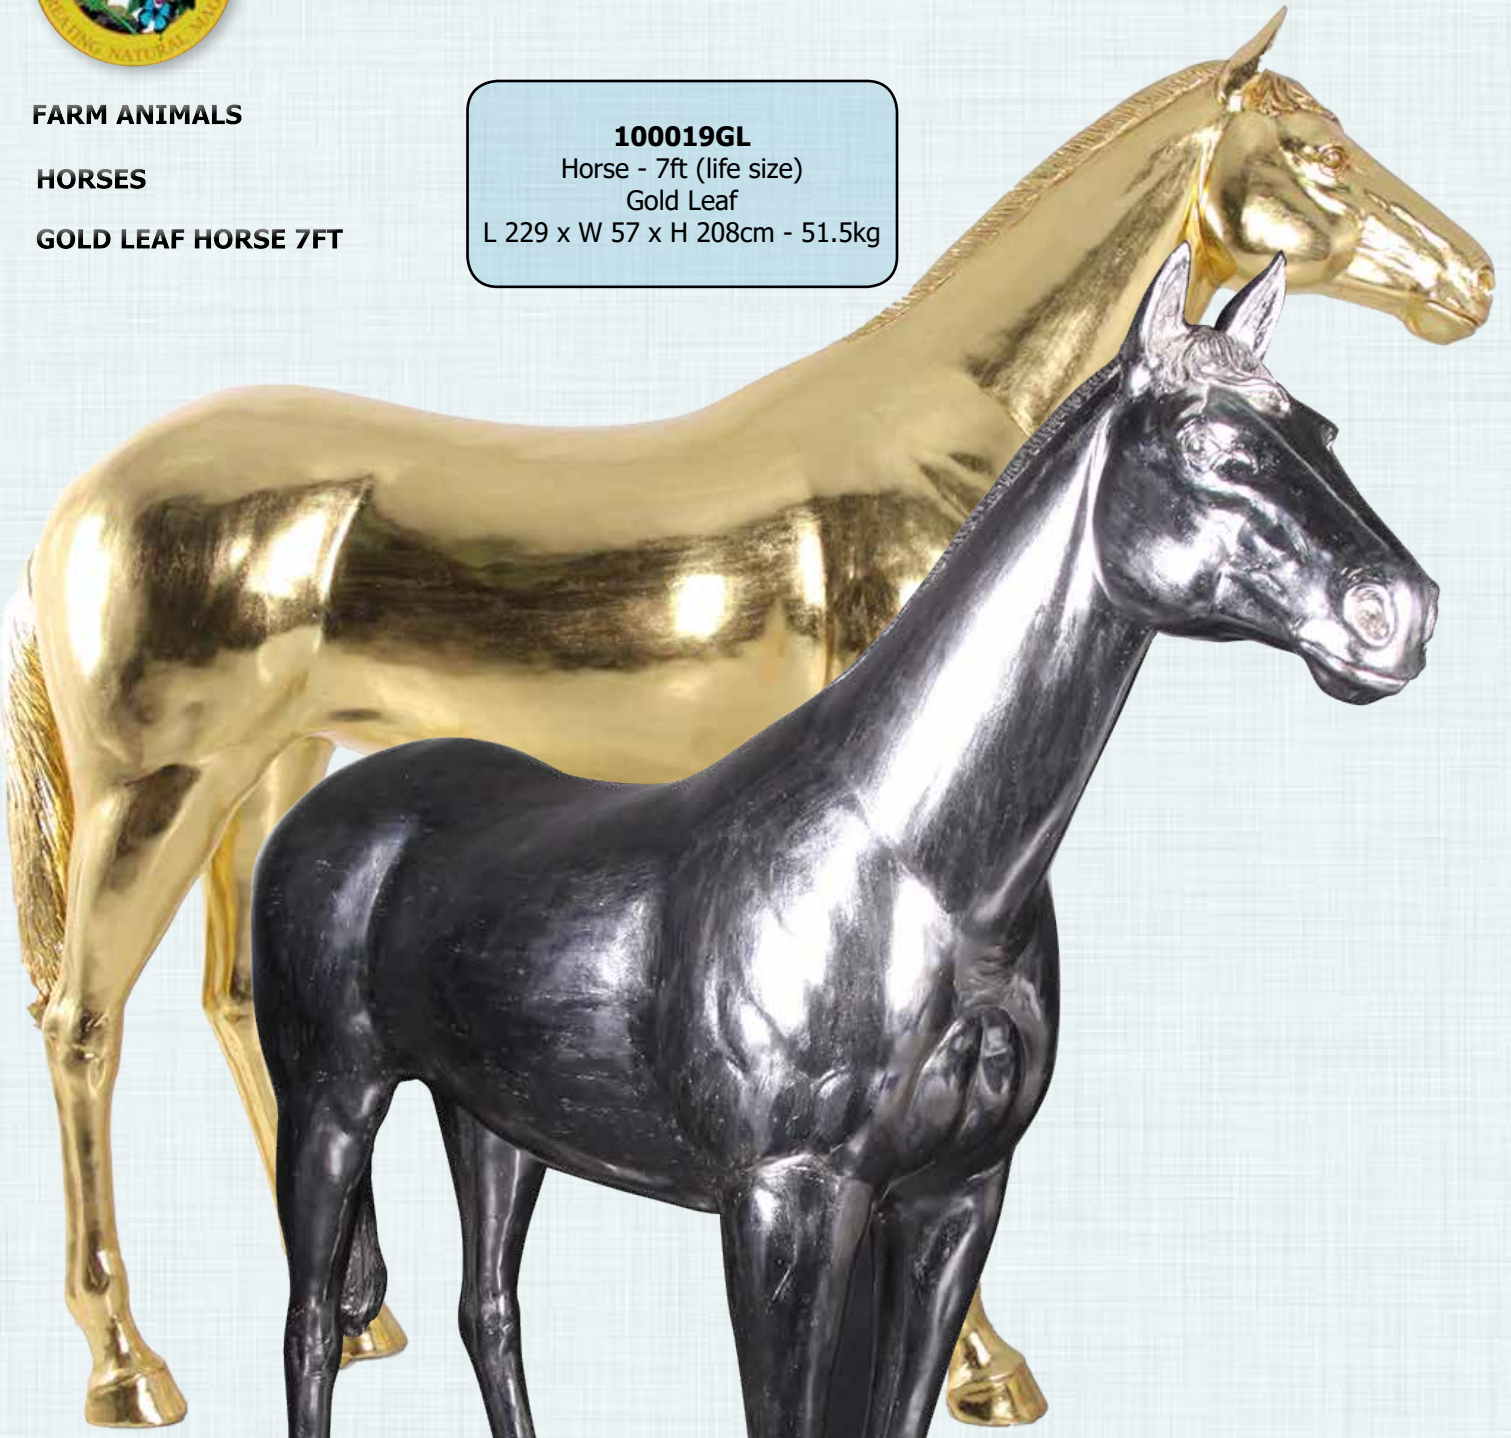

All Horses can be painted in various colours

HORSES

FARM ANIMALS

HORSES

GOLD LEAF HORSE 7FT

100019GL
Horse - 7ft (life size)
Gold Leaf
L 229 x W 57 x H 208cm - 51.5kg

SILVER LEAF HORSE 7FT

100019- SL
Horse - 7ft (life size)
Silver Leaf
L 229 x W 57 x H 208cm - 51.5kg

HORSES

FARM ANIMALS - HORSES

PALOMINO HORSE 7FT

100019Palomino
Horse - 7ft (life size)
Palomino
L 229 x W 57 x H 208cm - 51.5kg

100019Grey
Horse - 7ft (life size)
Grey
L 229 x W 57 x H 208cm - 51.5kg

GREY HORSE 7FT