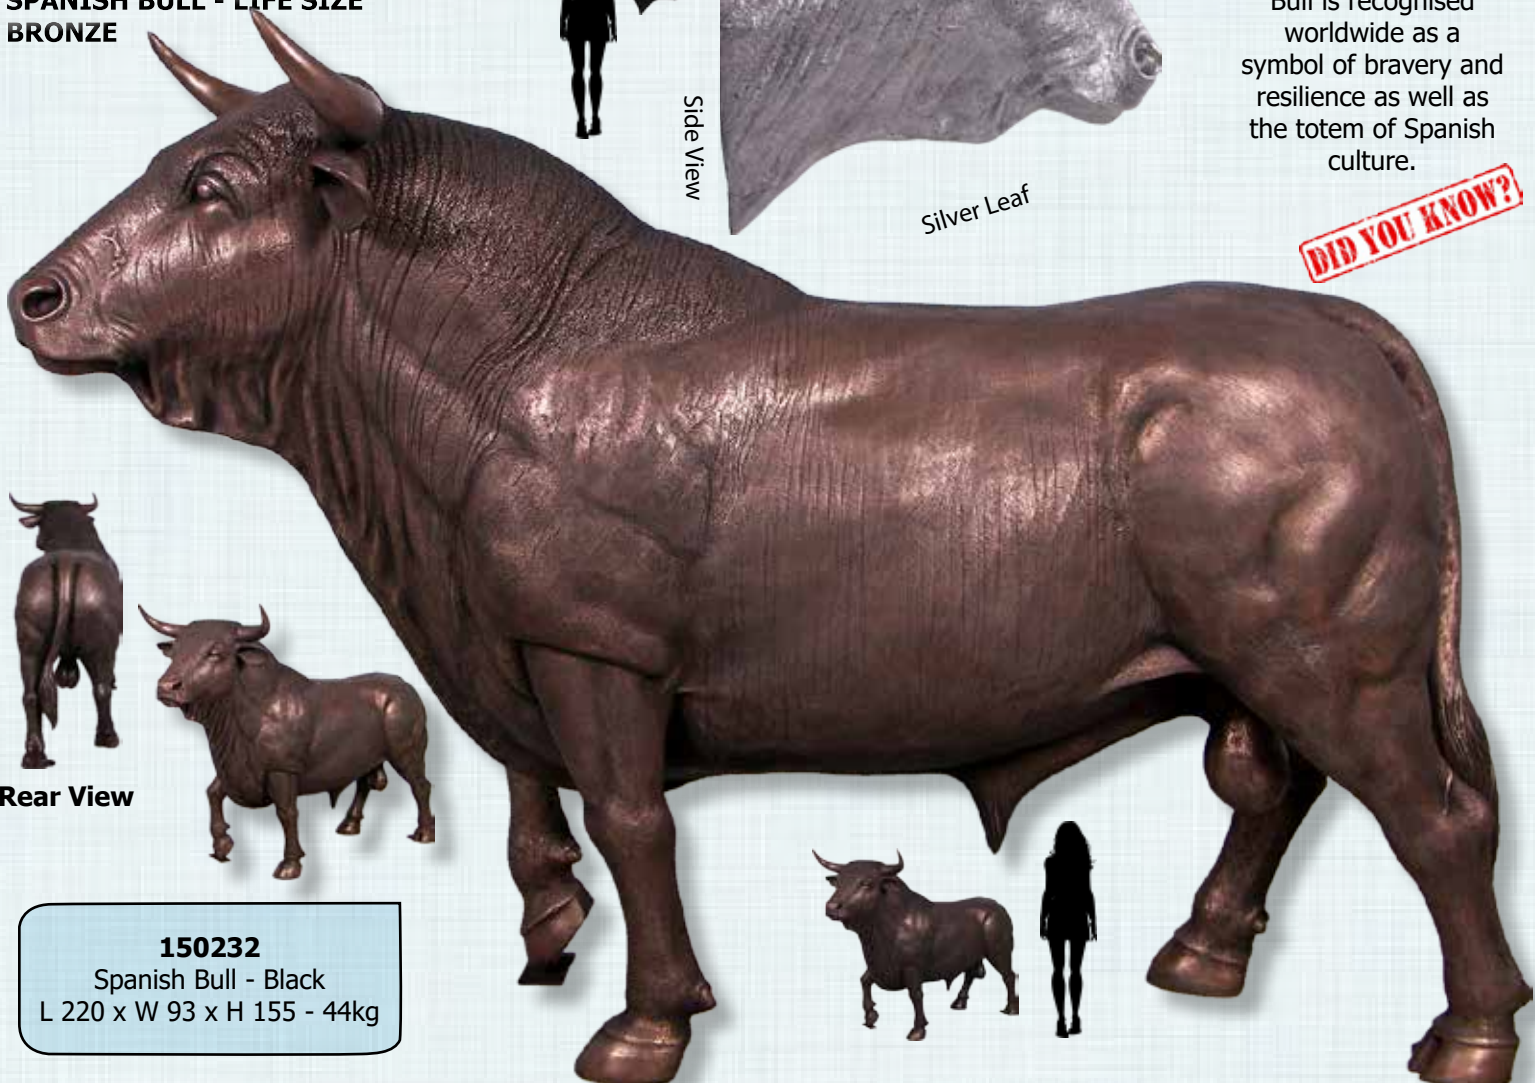

Black

Imperial Bronze

Life size Wall Mount

150370
Spanish Bull Head
Wall Mount
Various Colours
Available

The Spanish Fighting Bull is recognised worldwide as a symbol of bravery and resilience as well as the totem of Spanish culture.

DID YOU KNOW?

**SPANISH BULL - LIFE SIZE
BRONZE**

Side View

Silver Leaf

Rear View

150232
Spanish Bull - Black
L 220 x W 93 x H 155 - 44kg

COWS & BULLS

FARM ANIMALS - BUFFALO

AFRICAN BUFFALO

110117

Buffalo - African

L 246 x W 117 x H 148cm - 80.5kg

COWS & BULLS

**TEXAS LONGHORN BULL
LIFE SIZE**

170163
Texas Longhorn Steer

**TEXAS LONGHORN BULL HEAD
- WALL MOUNT**