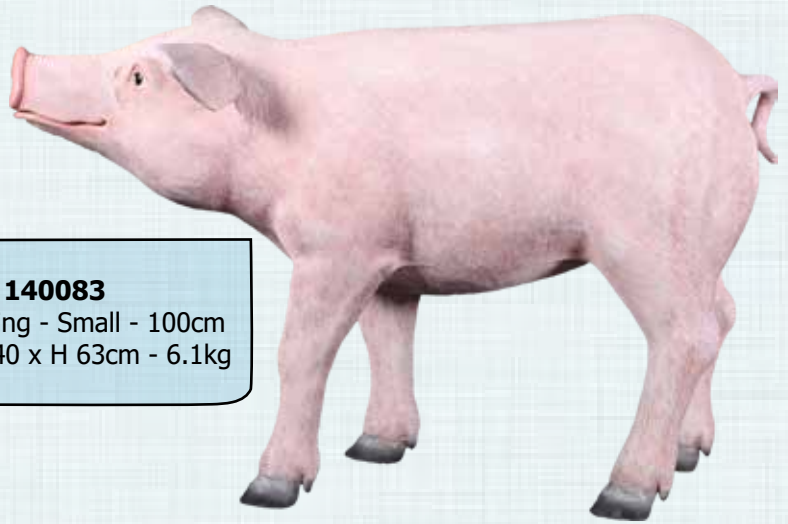

PIGS & HOGS

FARM ANIMALS - PIGS

PIG - 100CM - PINK

140083

Pig Standing - Small - 100cm
L 97 x W 40 x H 63cm - 6.1kg

PIG - 100CM - WHITE PRIMER