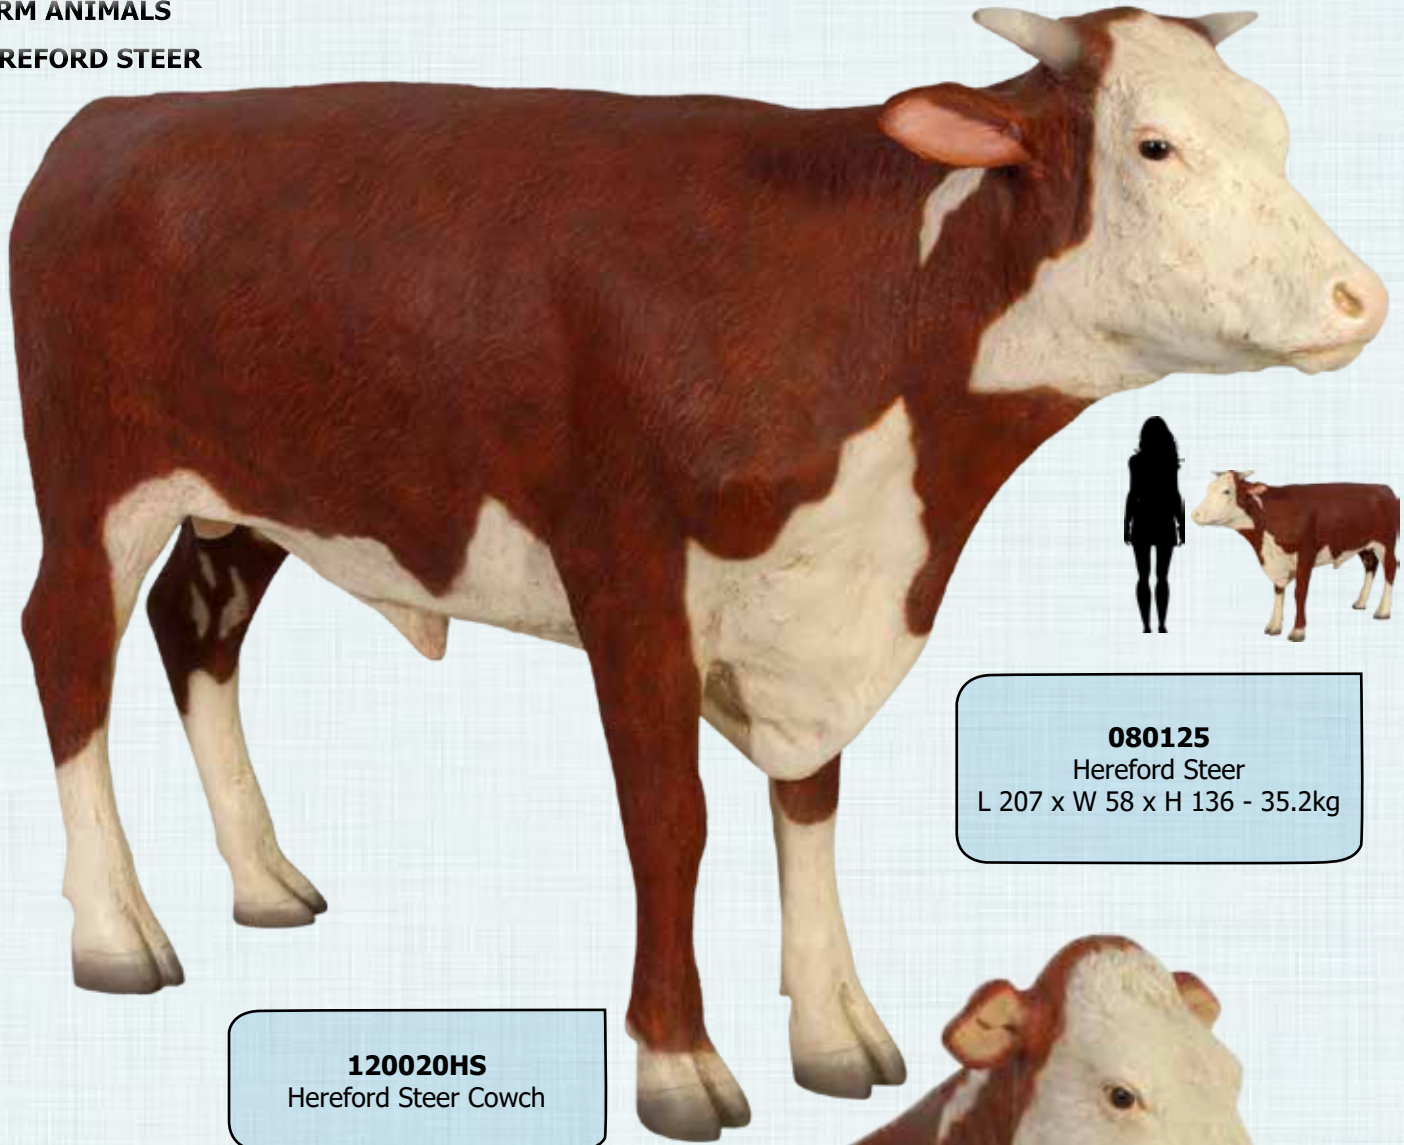

Natureworks Bull

Bull Characteristics

Droughtmasters are medium to large cattle with medium maturity. They have good body length, a sleek coat, and a reputation for reasonable fertility,

ease of calving and good mothering ability under harsh conditions. Dressing percentage is high. They have a quiet temperament, are good foragers, have a high resistance to bloat and are tolerant of heat and ticks.

BRAHMCHAIR - GREY

150082B
Brahmchair - Grey
L 219 x W 106 x H 112cm - 53.4kg

COWS & BULLS

FARM ANIMALS

HEREFORD STEER

080125
Hereford Steer
L 207 x W 58 x H 136 - 35.2kg

120020HS
Hereford Steer Cowch

COWS & BULLS