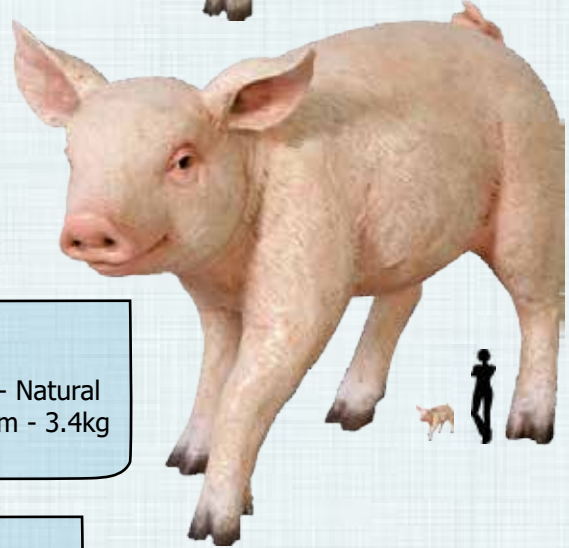

CHUBBY PIGLET - MONEY BOX

NW018
Pig - Piglet Chubby Money Box
L 59 x W 25 x H 42cm - 3.4kg

110085
Pig - Piglet Chubby money Box with digital sound activation
L 59 x W 25 x H 42cm - 3.4kg