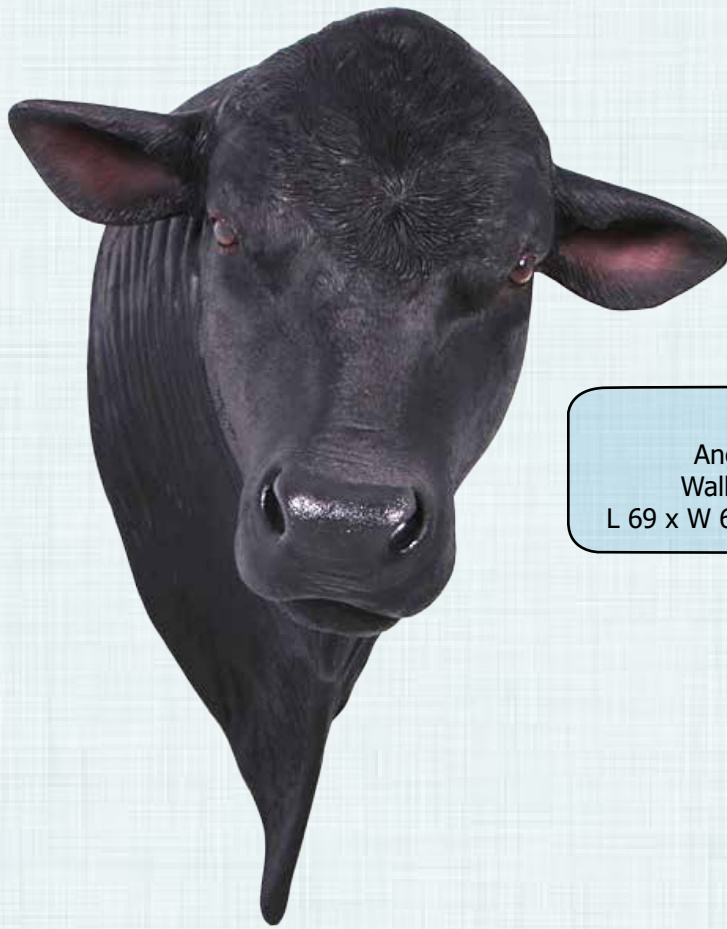

Cow - Unpainted Grazing
Smooth Finish
L 120 x W 70 x H 175 - 45kg
SB7244

COWS & BULLS

ANGUS BULL
LIFE SIZE - STANDING BLACK

Rear View

150355B
Angus Bull
Standing - Black
L 247 x W 84 x H 168 - 64kg

COWS & BULLS

**ANGUS BULL HEAD
WALL MOUNT**

150382
Angus Bull Head
Wall Mount - Black
L 69 x W 69 x H 289cm - 9.1kg

**ANGUS BULL - BLACK
DEFINITIVE**

160070
Angus Bull
Definitive Looking Right - Black
L 111 x W 38 x H 75cm - 11.3kg