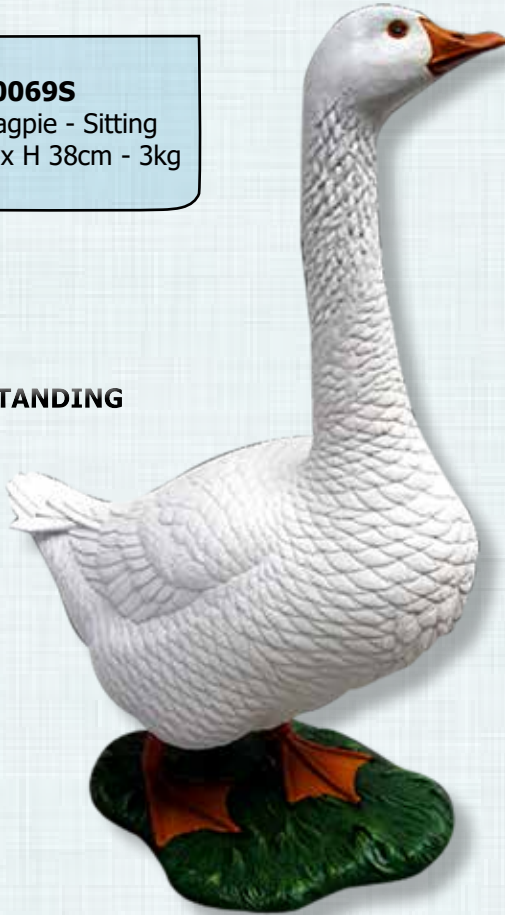

MAGPIE GOOSE - STANDING