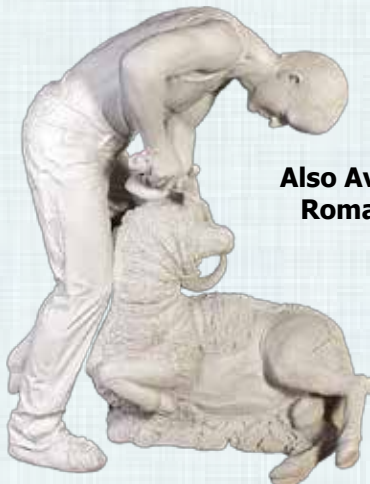

SHEEP

**SHEEP SHEARER
ALSO AVAILABLE
PAINTED VERSION**

SHEEP SHEARER - BRONZE FINISH

SB110072B
Sheep Shearer
with Sheep
Bronze Finish

SHEEP SHEARER - PAINTED

**Also Available in
Roman Stone**

SB-110072P
Sheep Shearer
Painted