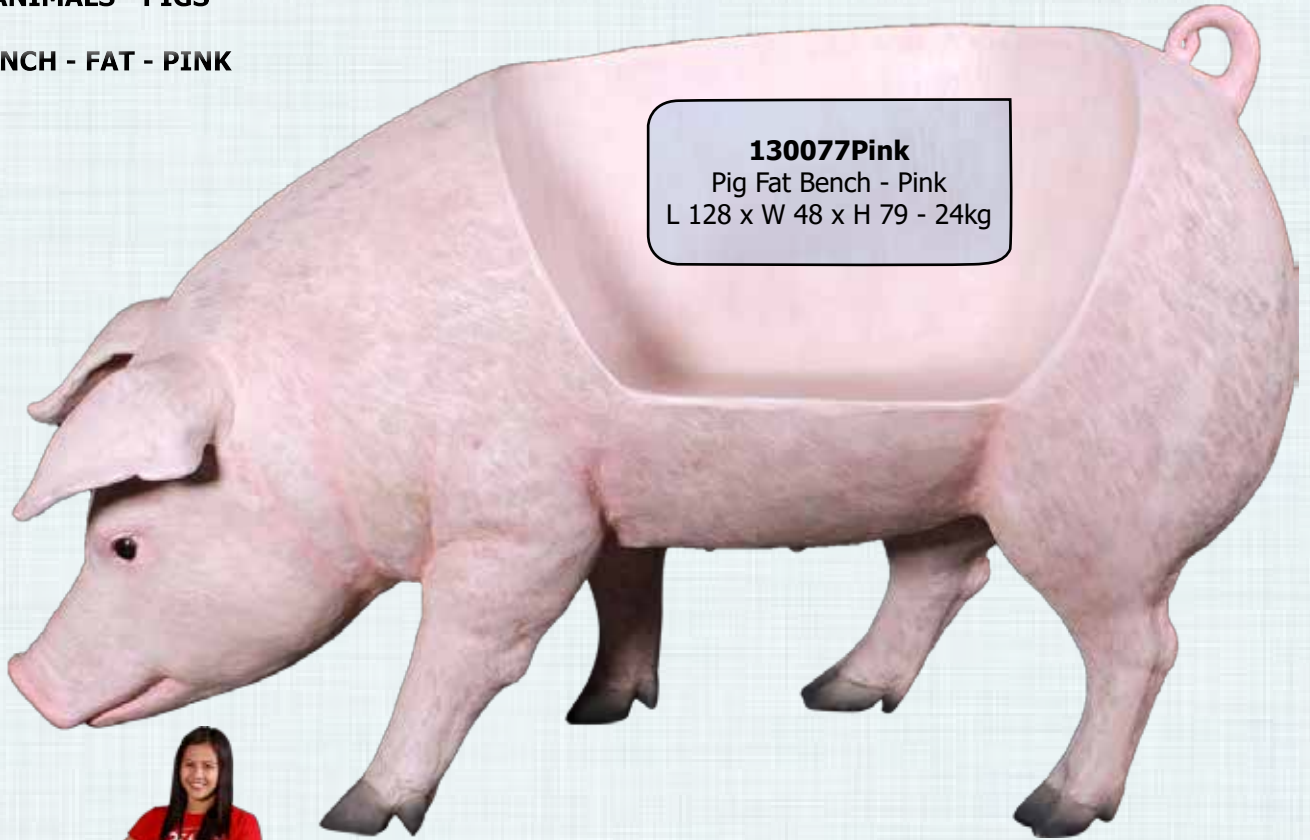

FAT PIG BENCH - WHITE

130077

Pig Fat Bench - White
L 128 x W 48 x H 79 - 24kg

PIGS & HOGS

FARM ANIMALS - PIGS

PIG BENCH - FAT - PINK

130077Pink
Pig Fat Bench - Pink
L 128 x W 48 x H 79 - 24kg

PIG BENCH - FAT - GLOSSY PINK