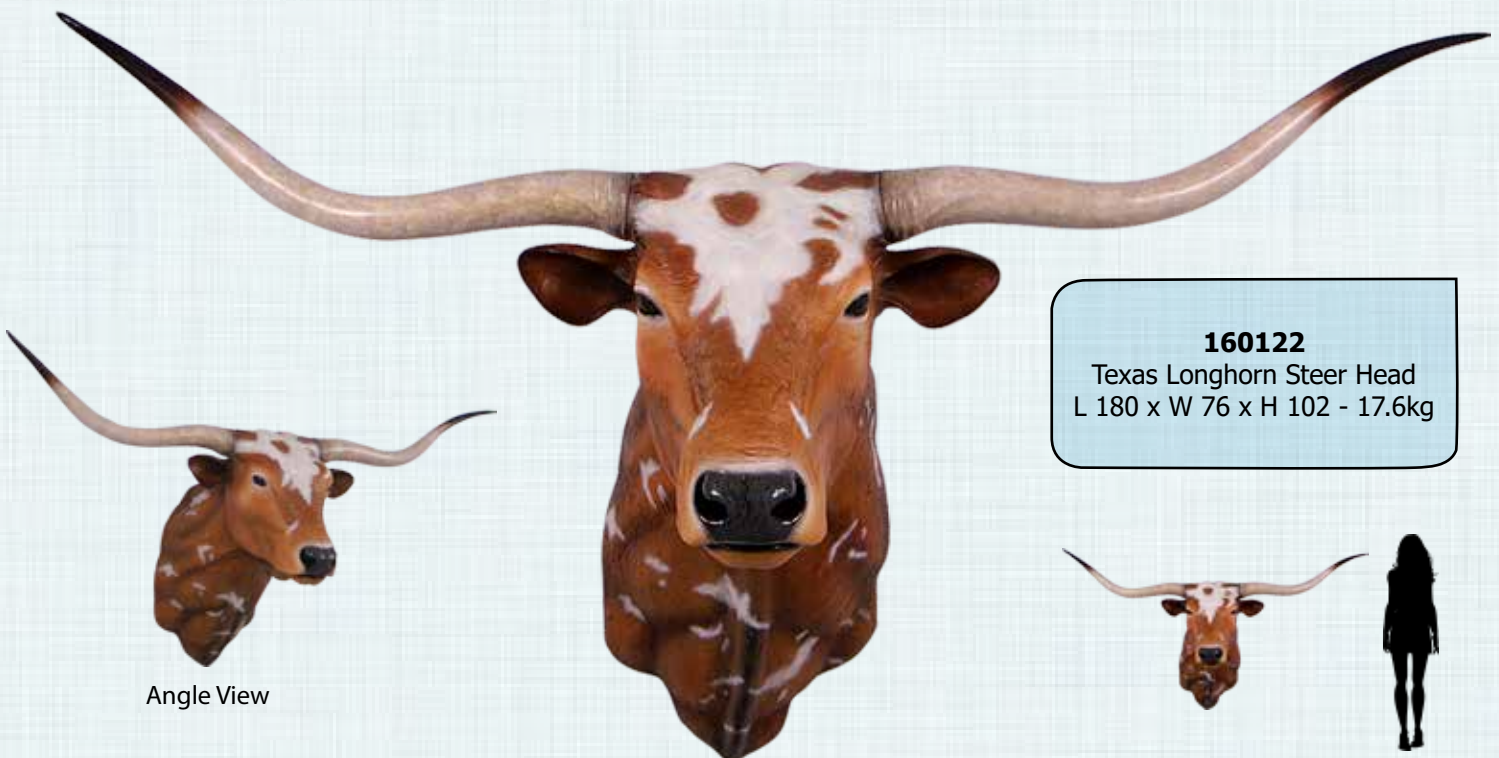

AFRICAN BUFFALO

110117

Buffalo - African

L 246 x W 117 x H 148cm - 80.5kg

COWS & BULLS

**TEXAS LONGHORN BULL
LIFE SIZE**

170163
Texas Longhorn Steer

**TEXAS LONGHORN BULL HEAD
- WALL MOUNT**