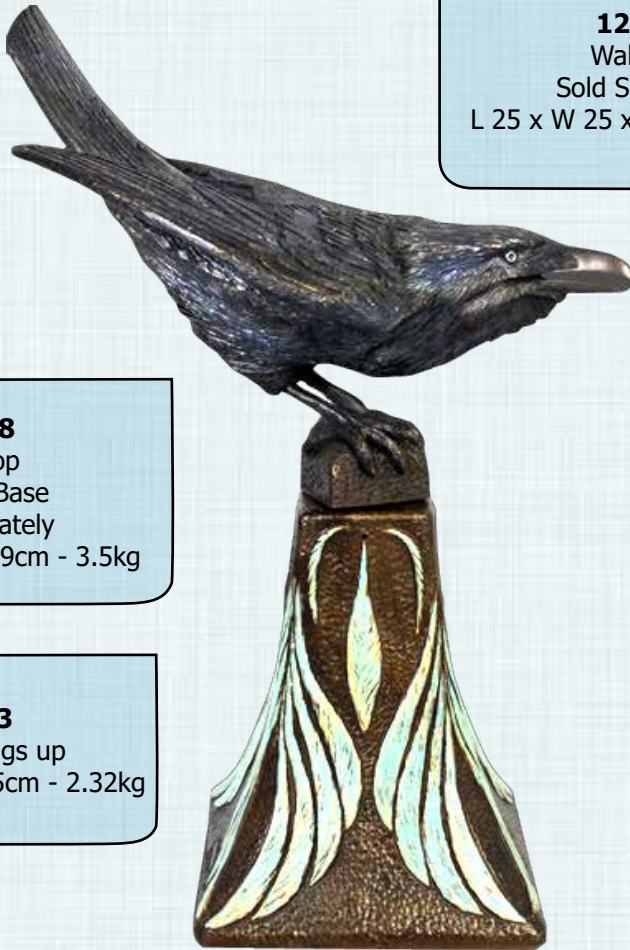

BIRDS

BIRDS OF PREY

RAVEN - WINGS DOWN

120032
Raven - Wings Down
L 39 x W 31 x H 51cm - 2.2kg

120039
Wall Base
Sold Separately
L 25 x W 25 x H 31cm - 3.5kg

RAVEN - WINGS UP

120038
Table Top
Pedestal Base
Sold Separately
L 30 x W 18 x H 39cm - 3.5kg

120033
Raven - Wings up
L 38 x W 31 x H 65cm - 2.32kg

RAVEN - WITH OPEN BEAK

120039
Wall Base
Sold Separately
L 25 x W 25 x H 31cm - 3.5kg

120034
Raven - Open Beak
L 38 x W 36 x H 54cm - 2.26kg

BIRDS

BIRDS OF PREY

HAWK - WITH OPEN BEAK

120037
Hawk
L 38 x W 27 x H 58cm - 2.4kg

120038
Table Top - Pedestal Base
Sold Separately
L 30 x W 18 x H 39cm - 3.5kg

AMERICAN BALD EAGLE - SWOOPING

120036
Eagle - American Bald
Swooping
L 52 x W 40 x H 83cm - 2.4kg