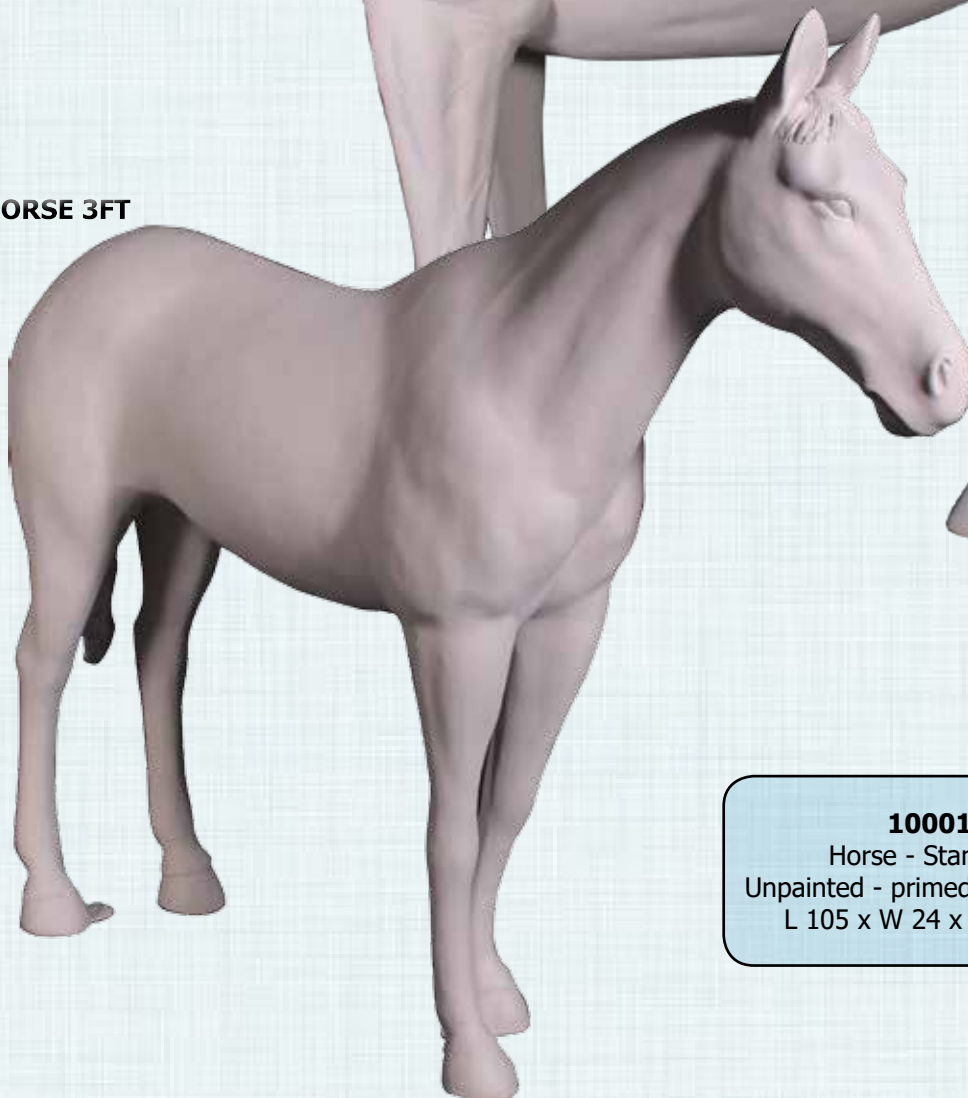

HORSES

FARM ANIMALS - HORSES

HORSE SETTEE

130004
Horse Settee
L 179 x W 73 x H118cm - 37kg

Horse Settee
Also Available
with added
reinforcement
- ideal for
childrens
playground

HORSE RESTING

120059
Horse - Resting - Brown
L 179 x W 71 x H 120cm - 35kg

HORSES

FARM ANIMALS - HORSES

UNPAINTED HORSE 7FT

100019PR- Unpainted
- 7ft (life size)
L 229 x W 57 x H 208cm - 51.5kg

UNPAINTED HORSE 3FT

100011PR
Horse - Standing - 3ft
Unpainted - primed - Ready to Paint
L 105 x W 24 x H 90cm - 7kg