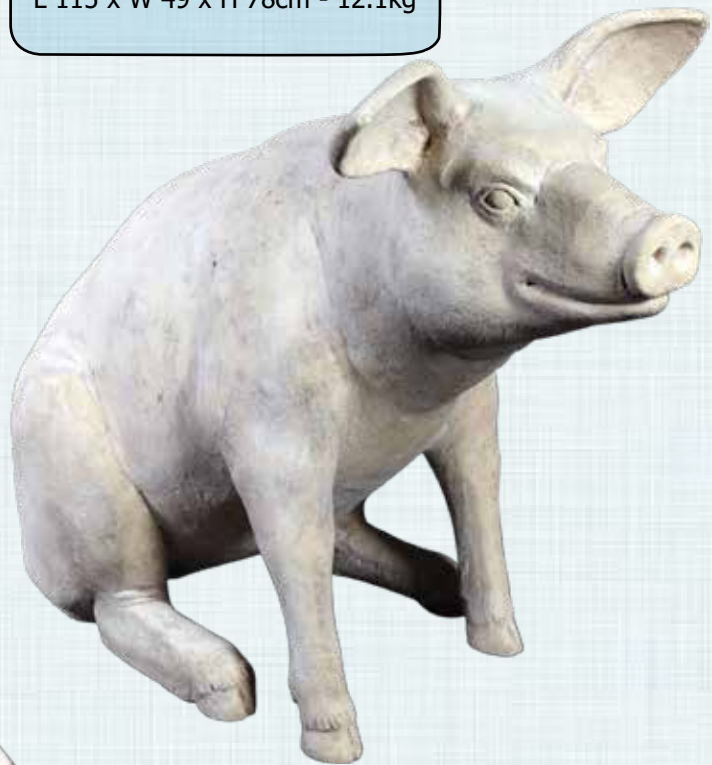

PIGS & HOGS

FARM ANIMALS - PIGS

PIGS ARSE SHIELD

100018
Pigs Arse Shield
L 50 x W 40 x H 12cm - 1.2kg

LARGE PIG - SITTING
PINK

020505
Pig - Sitting - Large
L 115 x W 49 x H 78cm - 12.1kg

LARGE PIG - SITTING
ROMAN STONE

LARGE PIG - SITTING
PINK & BLACK

020505RS
Pig - Sitting - Large
Roman Stone
L 115 x W 49 x H 78cm - 12.1kg

020505PB
Pig - Sitting - Large
Pink & Black
L 115 x W 49 x H 78cm - 12.1kg