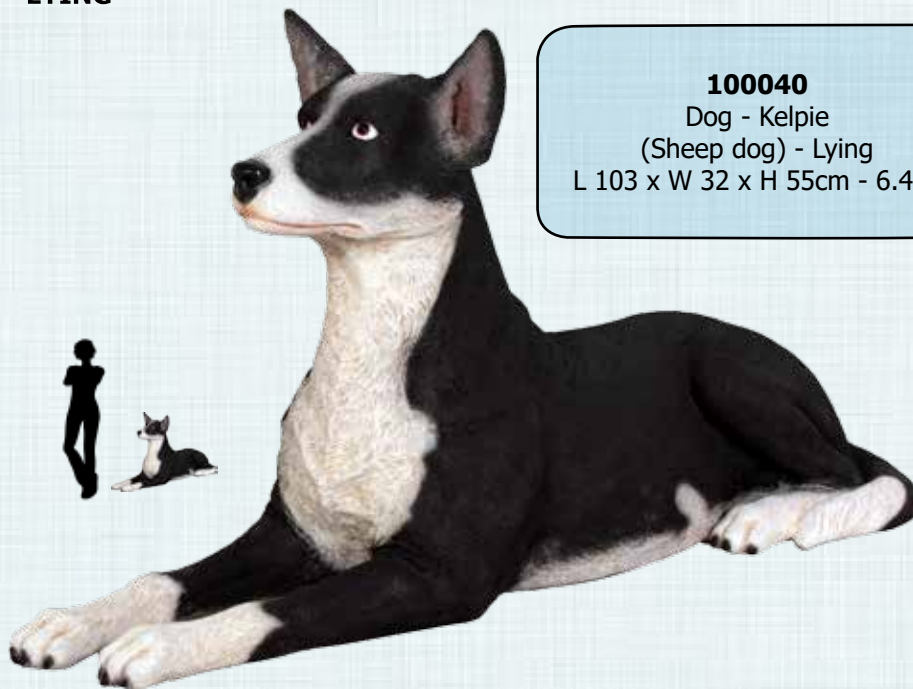

110017LBZ
Dog - Blue Heeler
- Lying Bronze
L 72 x W 47 x H 49cm - 6.8kg

Dog on Tuckerbox

DOGS

DOGS

BORDER COLLIE - SITTING

080070
Dog - Border Collie
Sitting
L 74 x W 34 x H 72cm - 10.6kg

SHEEP DOG KELPIE LYING