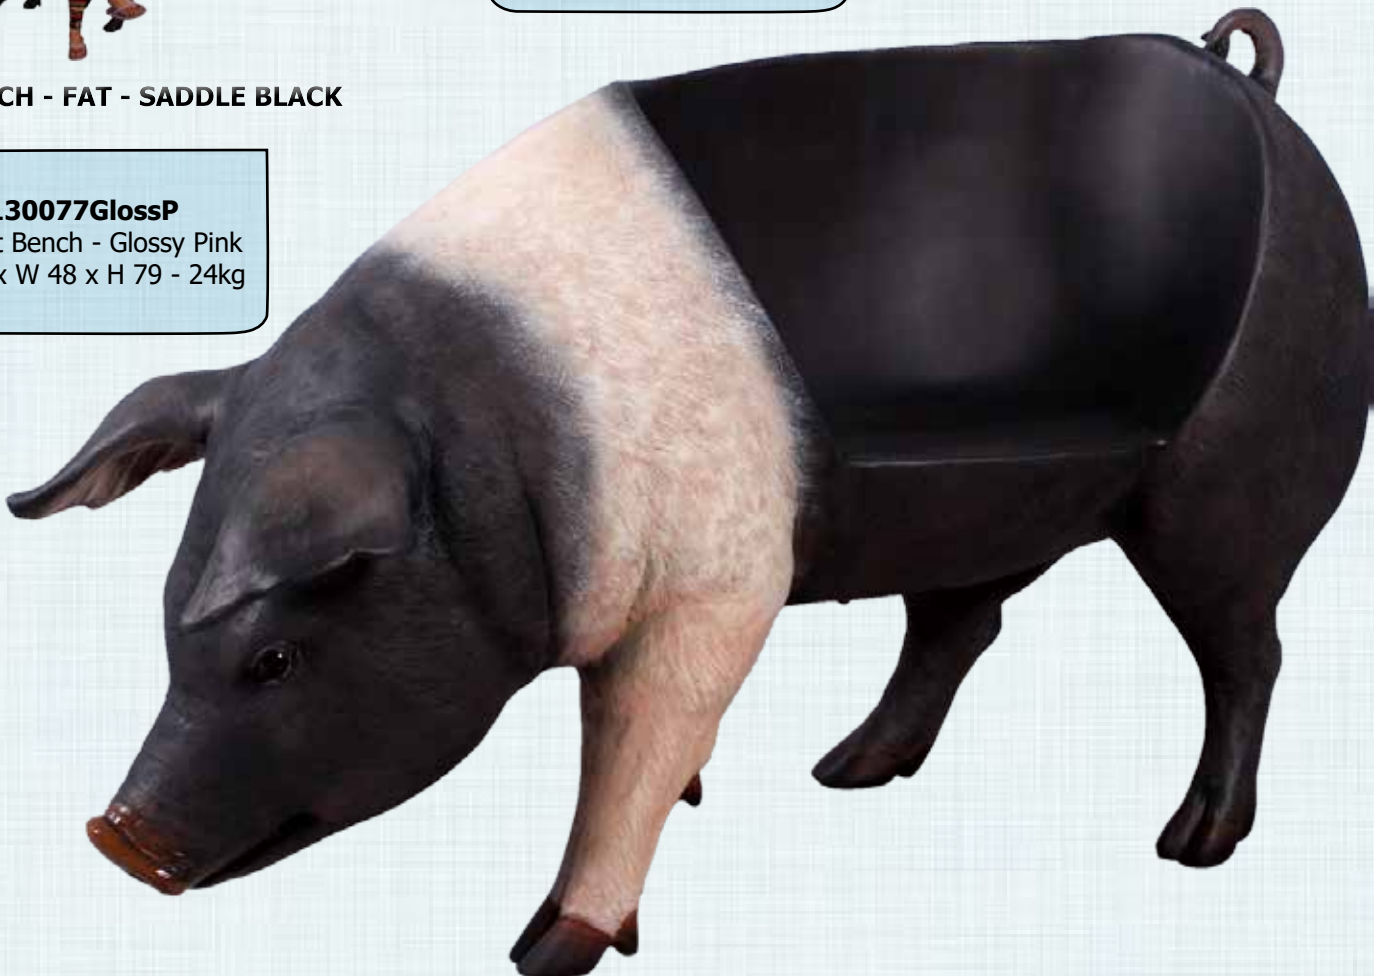

130077BL
Pig Fat Bench - Black
L 128 x W 48 x H 79 - 24kg

PIG BENCH - FAT - SADDLE BLACK

130077GlossP
Pig Fat Bench - Glossy Pink
L 128 x W 48 x H 79 - 24kg