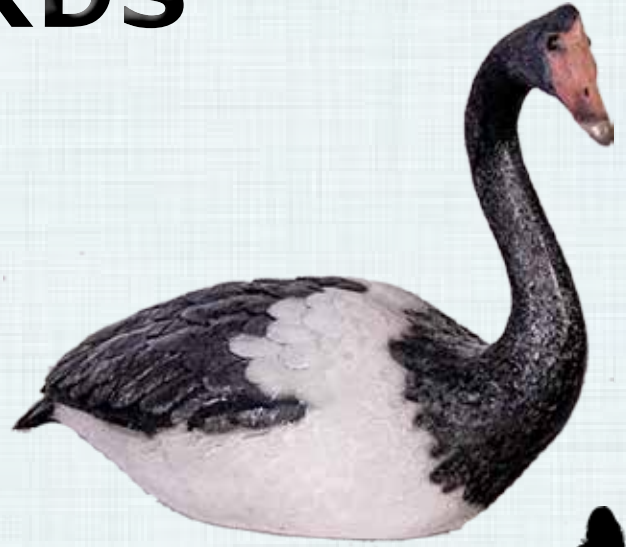

BIRDS

FARM BIRDS

MAGPIE GOOSE - SITTING

100069S

Goose - Magpie - Sitting
L 53 x W 24 x H 38cm - 3kg