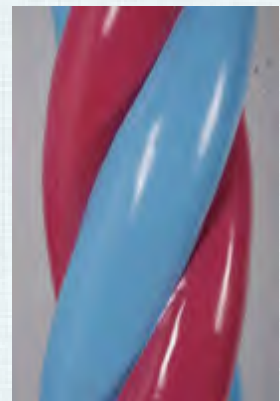

FOOD PROPS & DECOR

ICE CREAMS - TWIST POPSICLES
BLUE & PINK - ON STAND- 6FT

190008
Ice Cream Twist Popsicle 6ft
Blue & Pink - Large
L 30 x W 30 x H 183cm - 10.5kg

Close up of twist detail