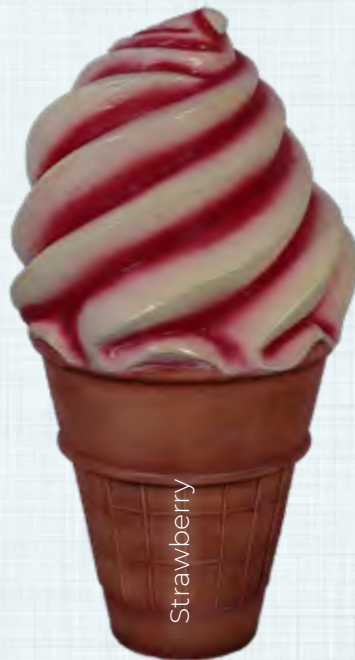

ICE CREAMS - SOFT SERVE

Mint Green

Vanilla

Chocolate

Langka

Strawberry

130016
Ice Cream
Soft Serve - Large
L 71 x W 71 x H 128cm - 20kg

ICE CREAM SOFT SERVE SET - SPECIAL