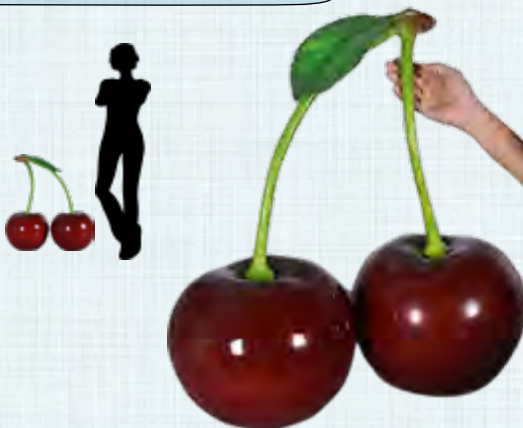

FOOD PROPS & DECOR

FOOD PROPS - TOMATOES

130053
Tomato - Large
L 45 x W 45 x H 34cm - 3.9kg

FOOD PROPS - CHILLIES

130047
Chilli - Red Large
L 17 x W 8 x H 70cm - 1.5kg

FOOD PROPS - CHERRIES

130043
Cherry - Pair Large
L 35 x W 28 x H 58cm - 2.3kg

130029
Cherry - Single Large
L 35 x W 28 x H 58cm - 2.3kg