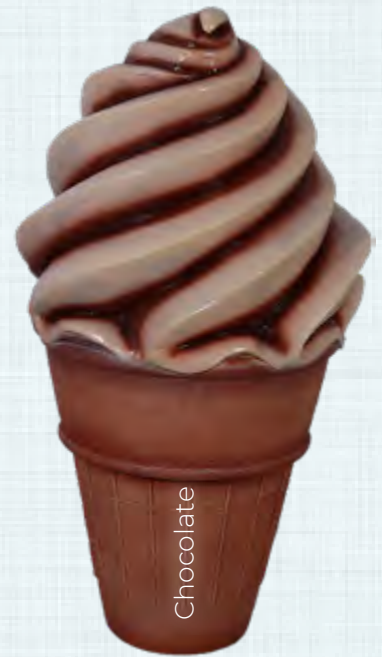

FOOD PROPS & DECOR

ICE CREAMS - SOFT SERVE

Chocolate

130016
Ice Cream
Soft Serve - Large
L 71 x W 71 x H 128cm - 20kg

ICE CREAM SOFT SERVE SET - SPECIAL

130016S
Ice Cream Soft Serve Set - Large
Consists of 5 different flavours as
shown

Colours Available	
Chocolate	130016CHOCO
Vanilla	130016VANILLA
Mint Green	130016MINTGREEN
Langka	130016LANGKA
Strawberry	130016STRAWBERRY