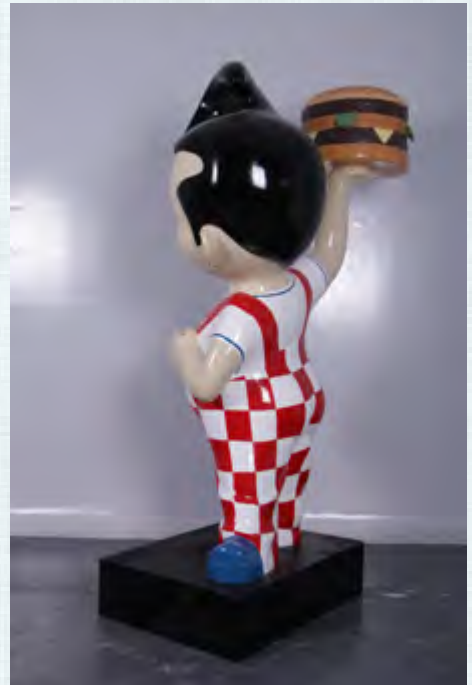

FOOD PROPS & DECOR

200060
Hamburger Boy - 7.5ft
On Base
L 140 x W 80 x H 235m - 54kg