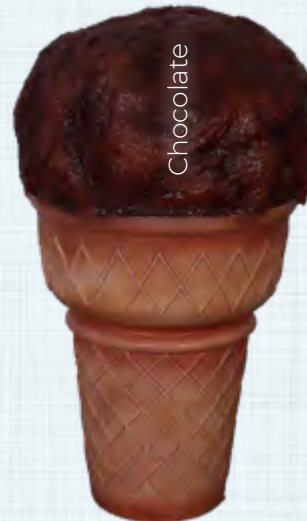

Side view - wall decor

FOOD PROPS & DECOR

ICE CREAMS - CONES - LARGE
ON BASE - VANILLA - 6.5FT

180053
Ice Cream on base - Large
L 65 x W 63 x H 194cm - 25kg

SIDE VIEW - WALL DECOR

FOOD PROPS & DECOR

ICE CREAMS - SCOOPS - LARGE

Strawberry

Vanilla

Mint Green

Ube

Langka

Chocolate

130023
Ice Cream - Scoop - Large
L 70 x W 69 x H 119cm -18kg

130023S
Ice Cream Scoop Set - Large
Consists of 6 ice cream
scoop flavours