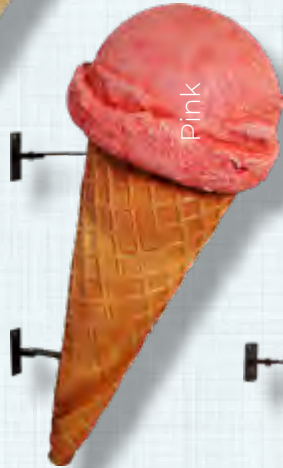

FOOD PROPS & DECOR

ICE CREAMS - CONES

130022
Ice Cream Hanging- Large
L 70 x W 69 x H 199cm - 30kg

Strawberry

130018
Ice Cream Hanging- Small
L 44 x W 39 x H 89cm - 5.9kg

Mint Green

Pink

Chocolate

Vanilla

multi - coloured

Colours Available	
Strawberry	130018STRAWBERRY
Mint Green	130018MINTGREEN
Pink	130018PINK
Chocolate	130018CHOCO
Vanilla	130018VANILLA

Ice Cream
Hanging Set - Small
Consists of 5 small & 1 large Ice Cream -
Hanging