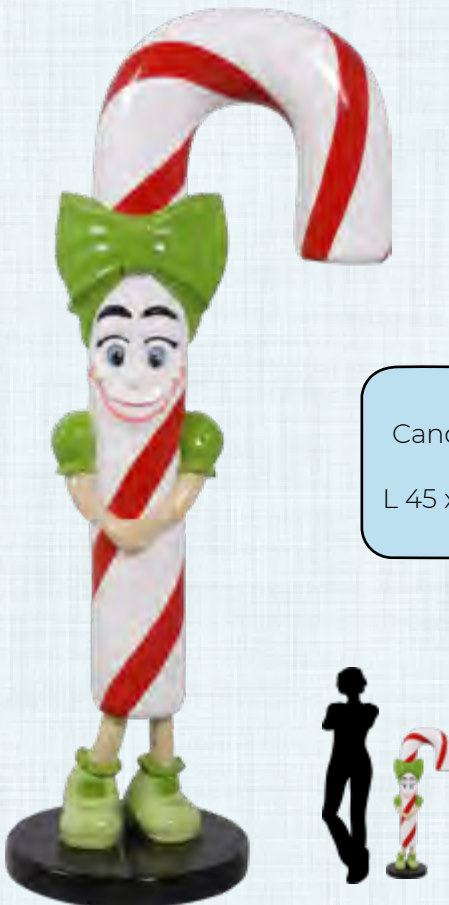

160216
Xmas - Candy Cane - 4ft
L 46 x W 30 x H 122cm - 4.8kg

FOOD PROPS & DECOR

Candy Canes Family

Cane- Character Joe
(Father)

170053
Candy Cane Character Joe
Father 6ft
L 57 x W 45 x H 194cm - 14kg

Cane- Character Son -
4ft

170055
Candy Cane Character Jr.
Son 4ft
L 46 x W 30 x H 119cm - 5.8kg

FOOD PROPS & DECOR

CANDY CANES FAMILY

CANDY CANE - MOTHER - 5FT

170054
Candy Cane Character
Mother 5ft
L 70 x W 45 x H 173cm - 11.5kg

CANDY CANE DAUGHTER - 3FT

170056
Candy Cane Character Lizzy
Daughter 3ft
L 45 x W 30 x H 106cm - 5.3kg

FOOD PROPS & DECOR

CHRISTMAS CANE
WITH BELLS & WREATH-
6FT

160701
Xmas - Candy Cane
With bells & Wreath
L 75 x W 55 x H 220cm - 21.8kg