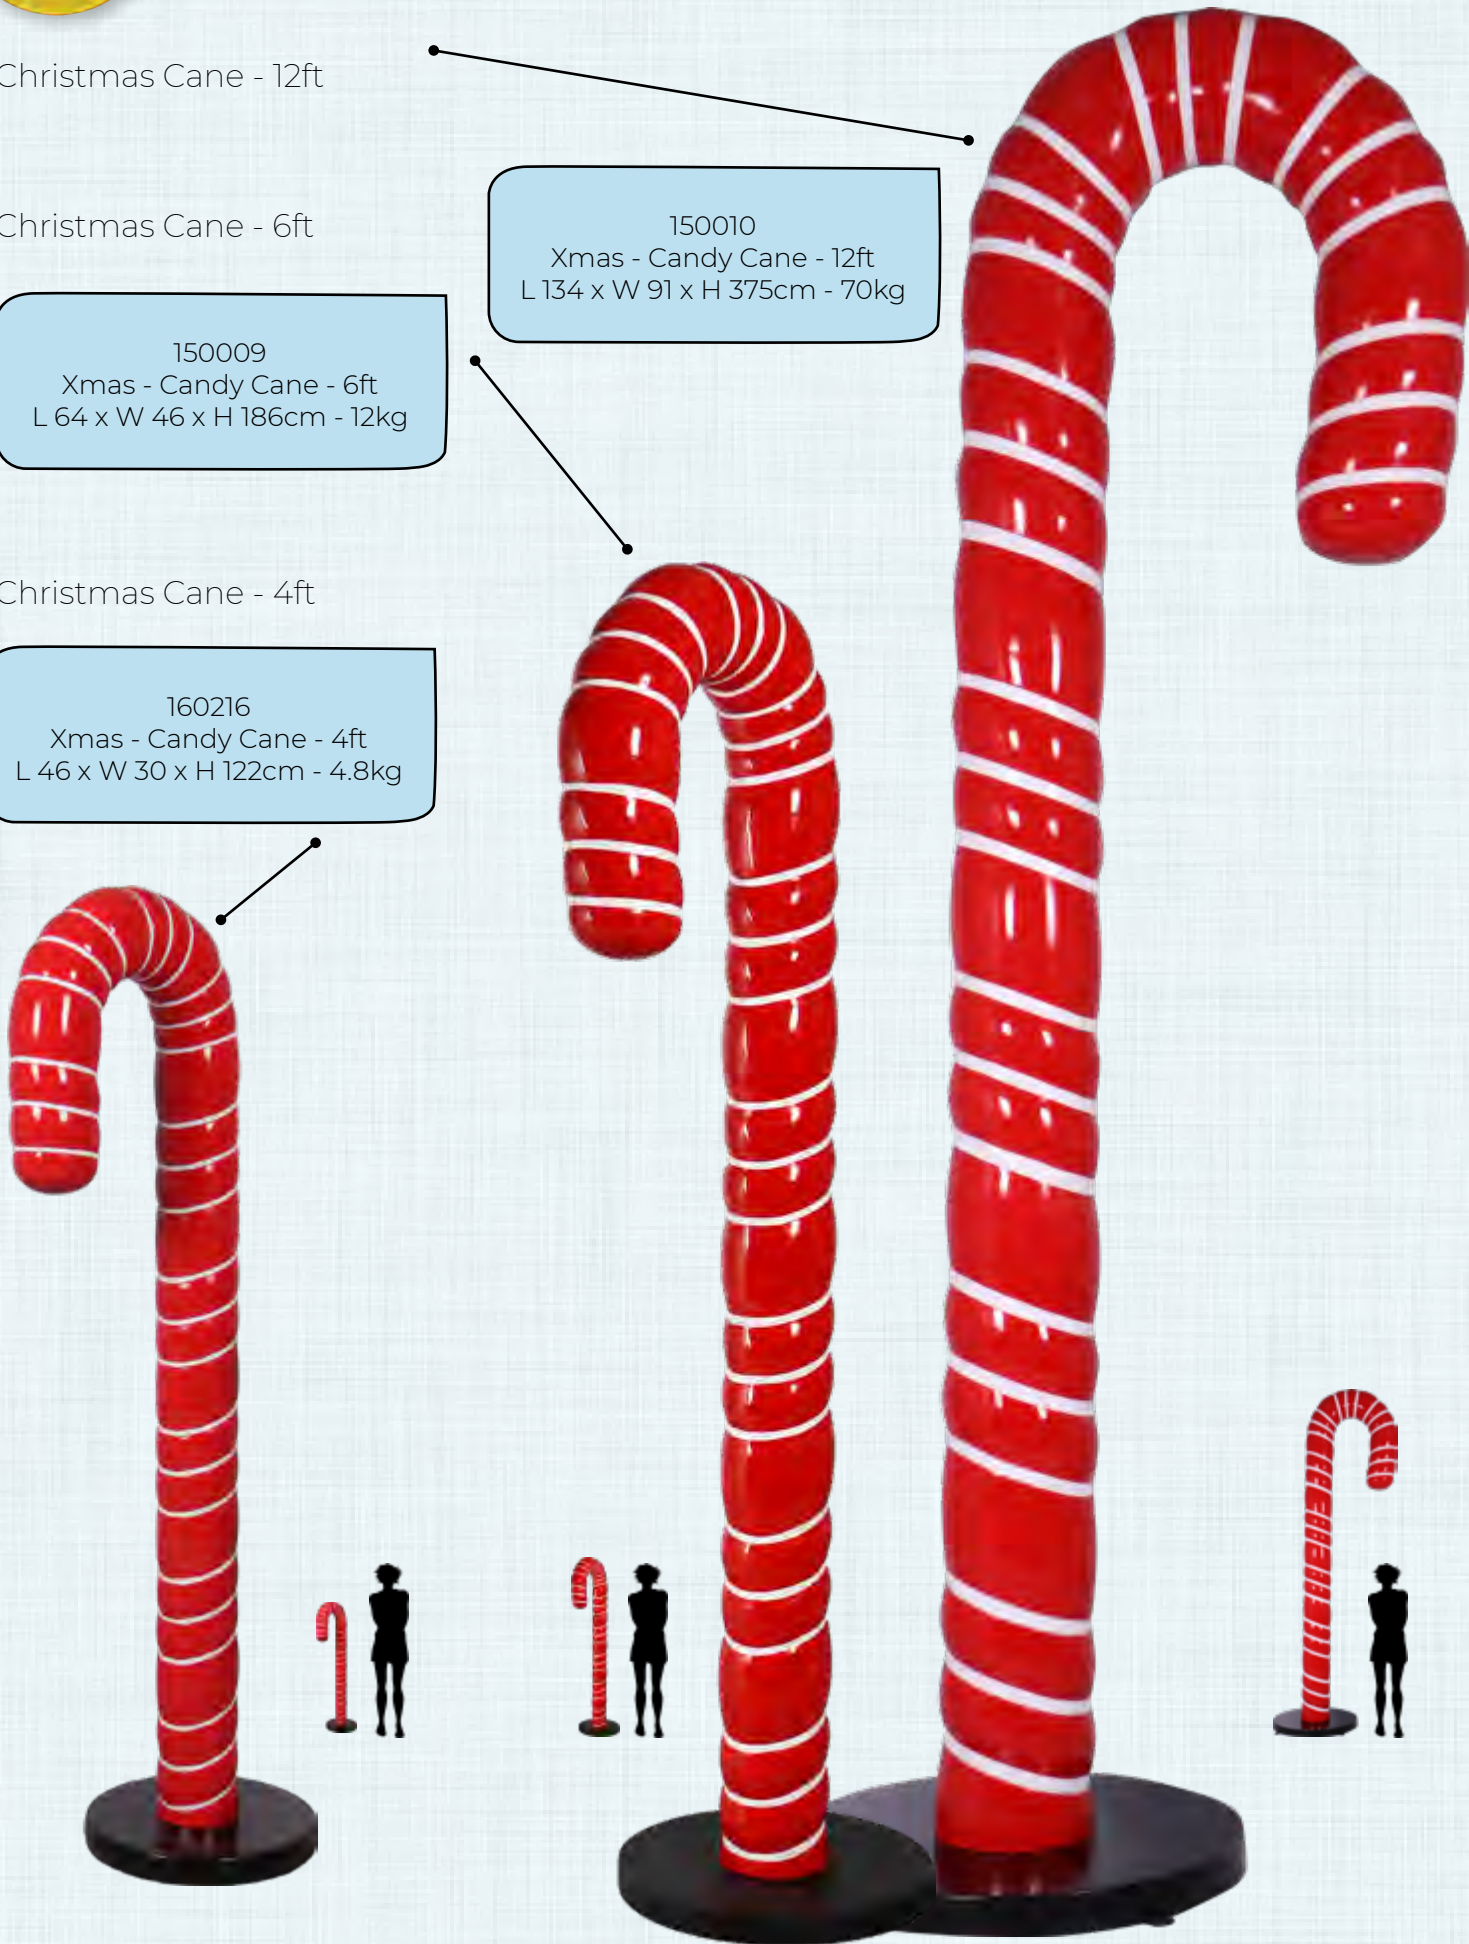

FOOD PROPS & DECOR

LOLLIPOP ON STICK & BASE- 6FT

110011
Lollipop on stick & base
Red, Green & Cream
L 61 x W 36 x H 182cm - 14 kg

SIDE VIEW

FOOD PROPS & DECOR

LOLLIPOP ON STICK & BASE- 6FT

110011multicoloured
Lollipop - on stick & base
Multi coloured
L 61 x W 36 x H 182cm - 14 kg

Front View

FOOD PROPS & DECOR

Christmas Cane - 12ft

Christmas Cane - 6ft

Christmas Cane - 4ft

150010
Xmas - Candy Cane - 12ft
L 134 x W 91 x H 375cm - 70kg

150009
Xmas - Candy Cane - 6ft
L 64 x W 46 x H 186cm - 12kg

160216
Xmas - Candy Cane - 4ft
L 46 x W 30 x H 122cm - 4.8kg

FOOD PROPS & DECOR

Candy Canes Family

Cane- Character Joe
(Father)

170053
Candy Cane Character Joe
Father 6ft
L 57 x W 45 x H 194cm - 14kg

Cane- Character Son -
4ft