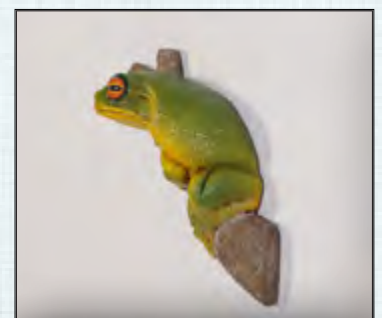

020603B
Green Tree Frog on Rock
Small - Bronze
L 15 x W 15 x H 9.5cm - 0.6kg

Front View

SPARK THE LOVE OF NATURE

Install A CLIMB & PLAY Frog in your garden

ALSO AVAILABLE ON
ROCK AS A HEAVY
DUTY ITEM

090012
Green Tree - Giant
L 100 x W 86 x H 48cm - 7.8kg

Frog Green Tree frog on Rock
- Giant
L 115 x W 110 x H 48cm - 20kg

FROGS & TOADS

(AMPHIBIANS)

FROGS

ORANGE EYED TREE FROG - ON LOG - WALL MOUNT - LARGE

020602
Orange Eyed Tree Frog On Log
Wall Mount - large
L 91 x W 39 x H 25cm - 2.9kg

ORANGE EYED TREE FROG - ON LOG - WALL MOUNT - SMALL

Additional Wall Brackets are available separately

130002
Orange Eyed Tree Frog on Log
- Wall Mount - Small
L 37 x W 13 x H 32cm - 1.6kg

FROGS & TOADS

(AMPHIBIANS)