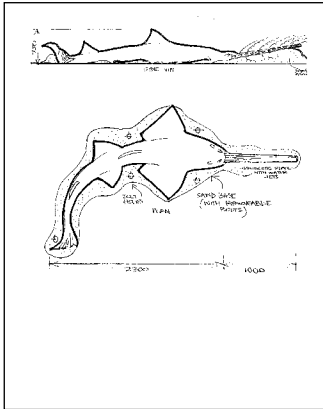

SEA CREATURES & NAUTICAL THEMING

MARINE FISH

SAW FISH

1. CONCEPT OUTLINE

3. IN PRODUCTION