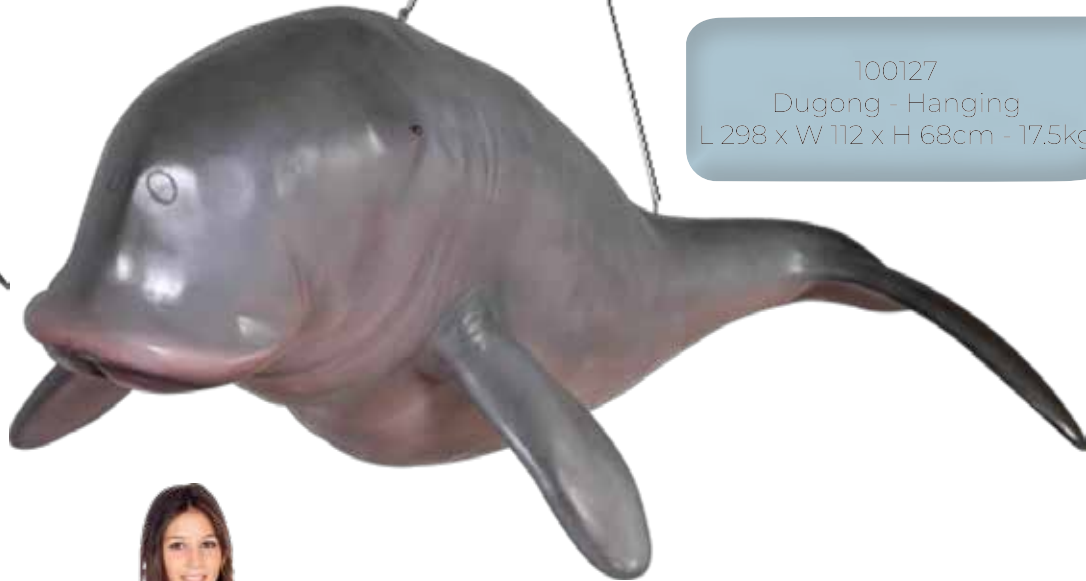

DUGONG ON METAL STAND

SEA CREATURES & NAUTICAL THEMING

DUGONG - HANGING

100127
Dugong - Hanging
L 298 x W 112 x H 68cm - 17.5kg