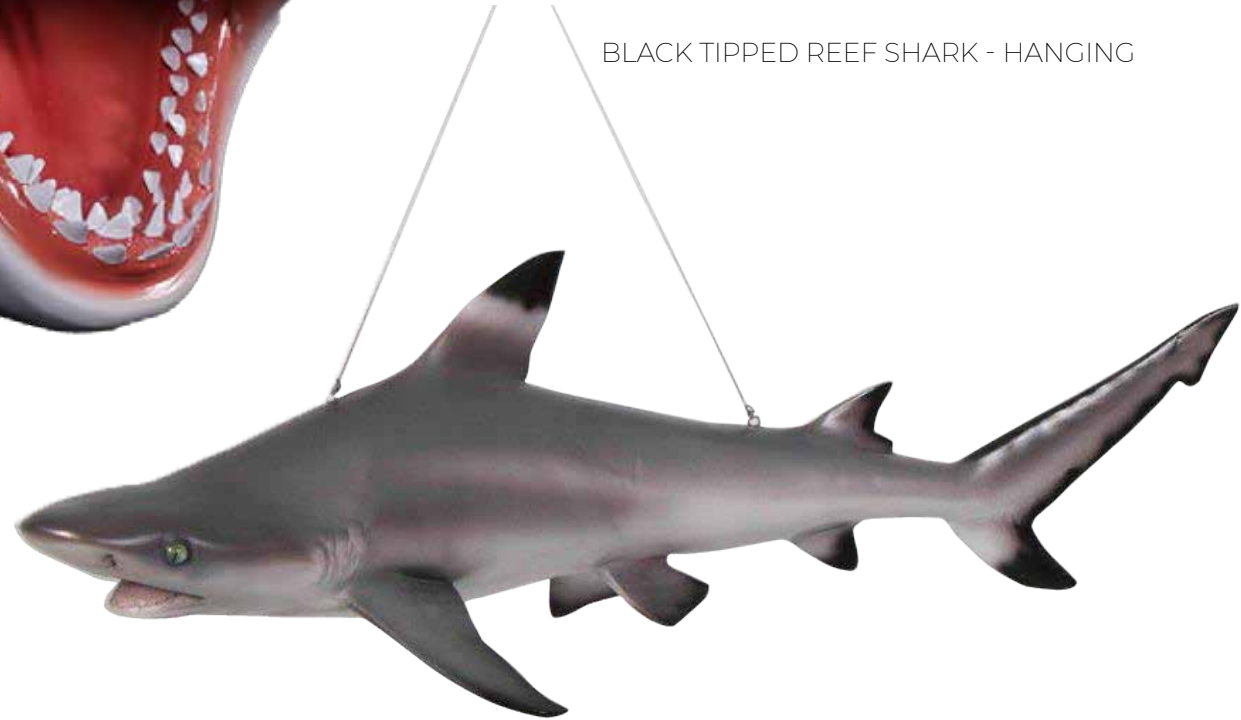

BLACK TIPPED REEF SHARK - HANGING