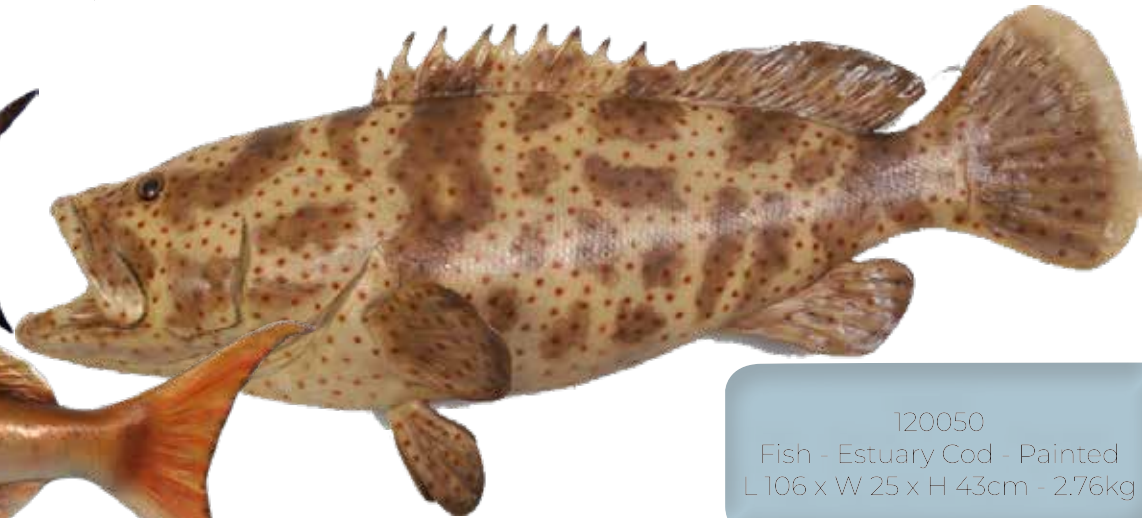

120053
Fish - Schnapper - Natural
L 85 x W 17 x H 39cm - 1.7kg

120050
Fish - Estuary Cod - Painted
L 106 x W 25 x H 43cm - 2.76kg