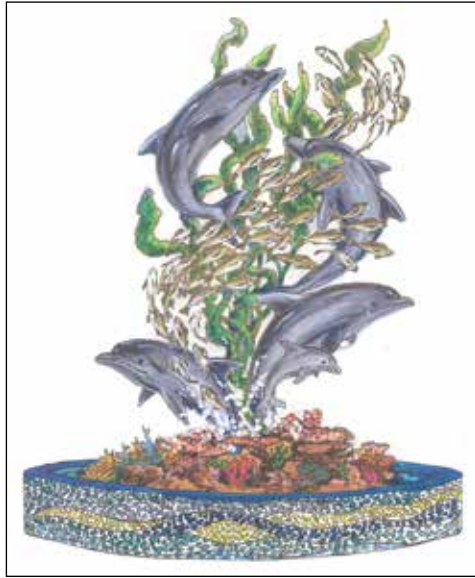

SEA CREATURES & NAUTICAL THEMING

CUSTOM MADE DOLPHIN WATER FOUNTAINS

Coloured
Concept art