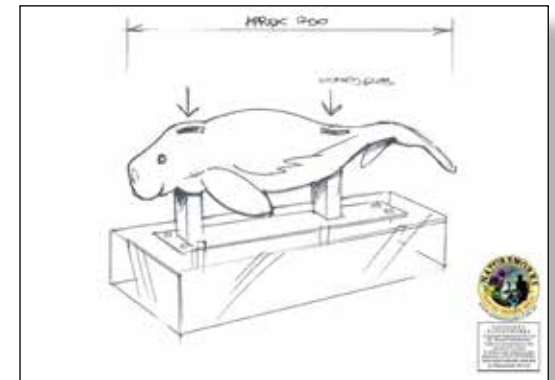

DUGONG - HANGING

100127
Dugong - Hanging
L 298 x W 112 x H 68cm - 17.5kg

Dugong and Calf over sea grass display - custom made for Doyles Rocks Interpretive Centre Brisbane

DUGONG ON METAL STAND

100128
Dugong
- On Metal Stand
L 298 x W 112 x H 99cm - 17.5kg