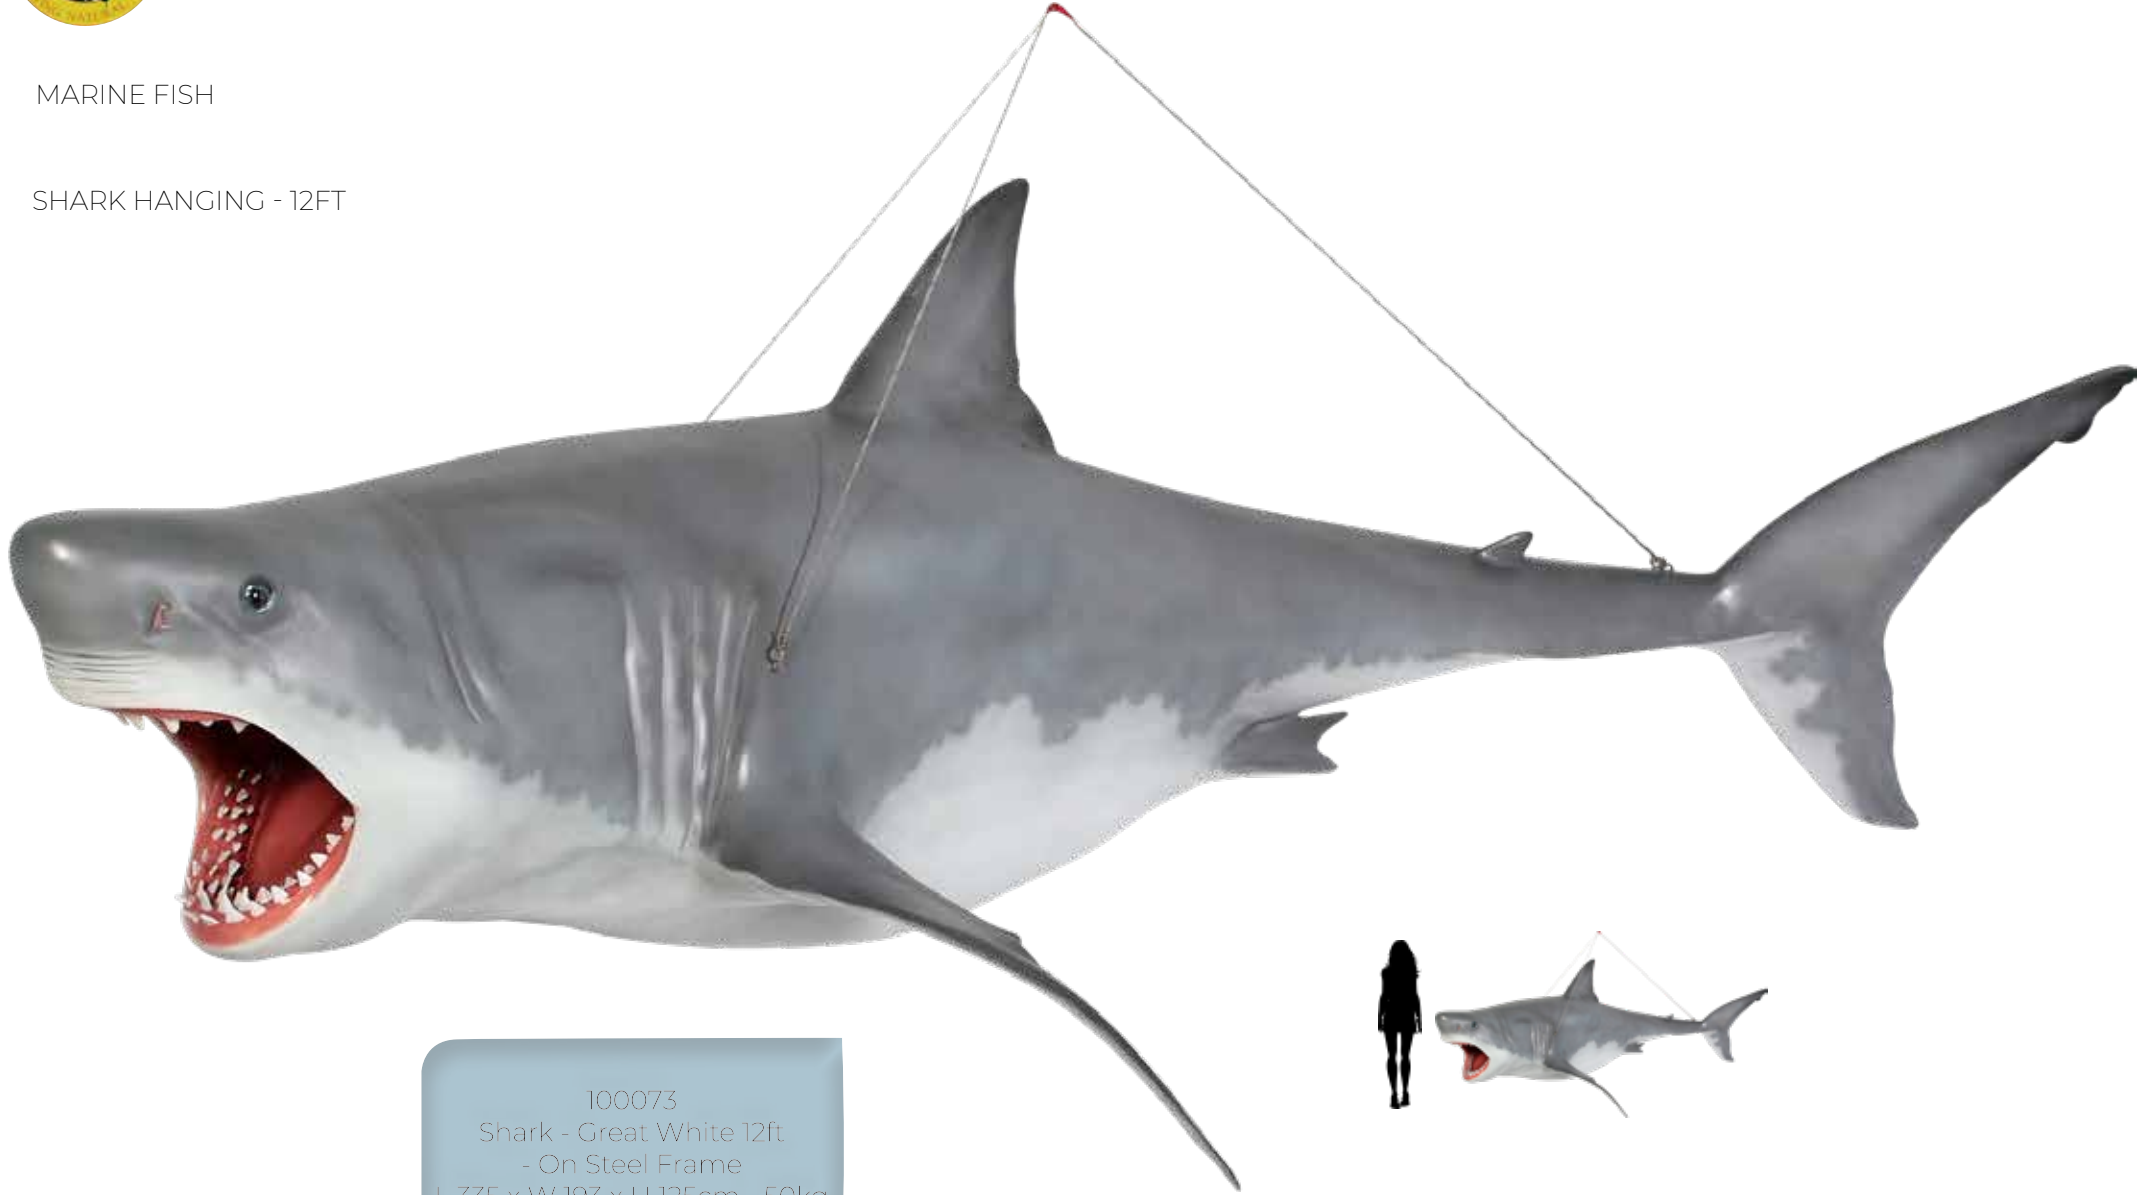

WHALE - WALL DECOR -
WITH FLAT BACK

COMING SOON
AVAILABLE ANY SIZE

SEA CREATURES & NAUTICAL THEMING

MARINE FISH

GREAT WHITE SHARK - 18FT

GREAT WHITE SHARK -
STEEL ARMATURE

18FT

New
By order only
Shark - Great White 18ft
560cm Long

SEA CREATURES & NAUTICAL THEMING

MARINE FISH

SHARK - ON STAND - 12FT

100072
Shark - Great White 12ft
- On Metal Stand
L 335 x W 193 x H 205cm - 50kg + Stand

SEA CREATURES & NAUTICAL THEMING

MARINE FISH

SHARK HANGING - 12FT

100073
Shark - Great White 12ft
- On Steel Frame
L 335 x W 193 x H 125cm - 50kg

SEA CREATURES & NAUTICAL THEMING

MARINE FISH

SHARKS

GREAT WHITE SHARK HEAD
WALL DECOR

130046HO
Shark - Great White Shark
Head Only - Wall Mount
L 77 x W 47 x H 73cm - 8.18kg