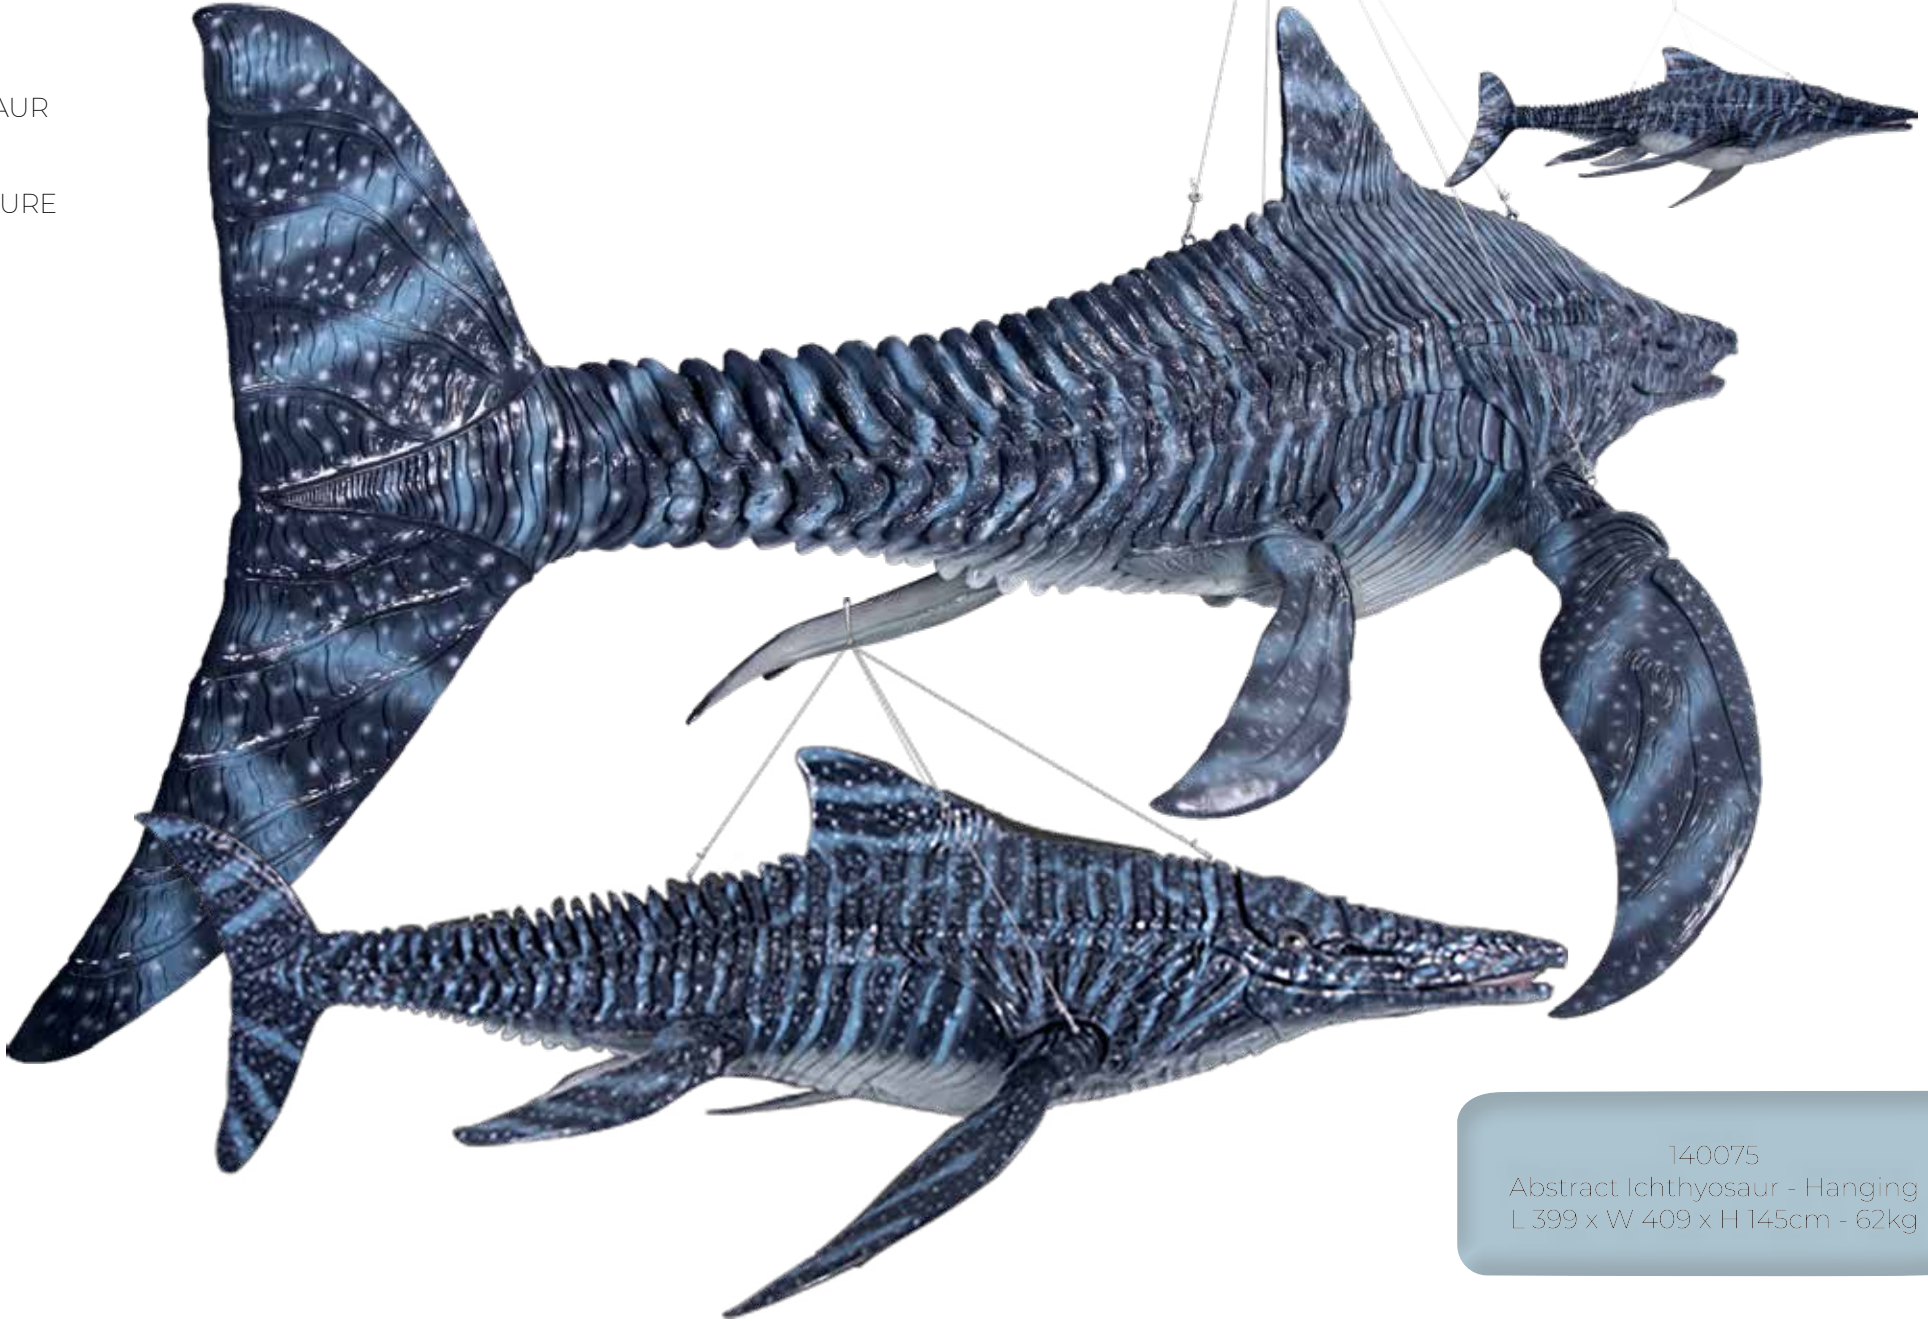

DUGONG DONATION BOX

SEA CREATURES & NAUTICAL THEMING

ICHTHYOSAUR
HANGING

- W CREATURE

140075
Abstract Ichthyosaur - Hanging
L 399 x W 409 x H 145cm - 62kg

SEA CREATURES & NAUTICAL THEMING

MARINE INVERTEBRATES - STARFISH - ROMAN STONE