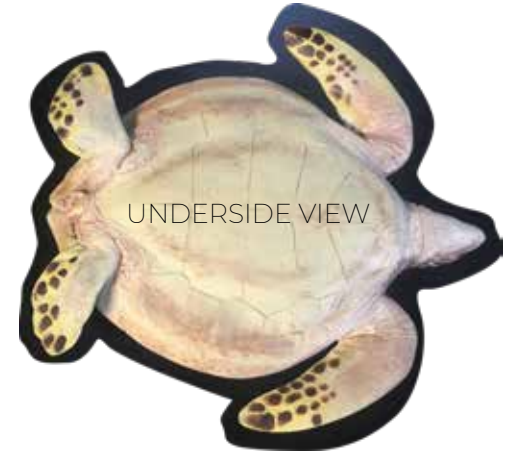

HAWKSBILL TURTLE

Underside View

SEA CREATURES & NAUTICAL THEMING

GREEN TURTLES
GREEN TURTLES - LARGE

L 113 x W 96 H 320cm - 25kg

UNDERSIDE VIEW

GREEN TURTLES - SMALL

GREEN TURTLES - JUVENILE