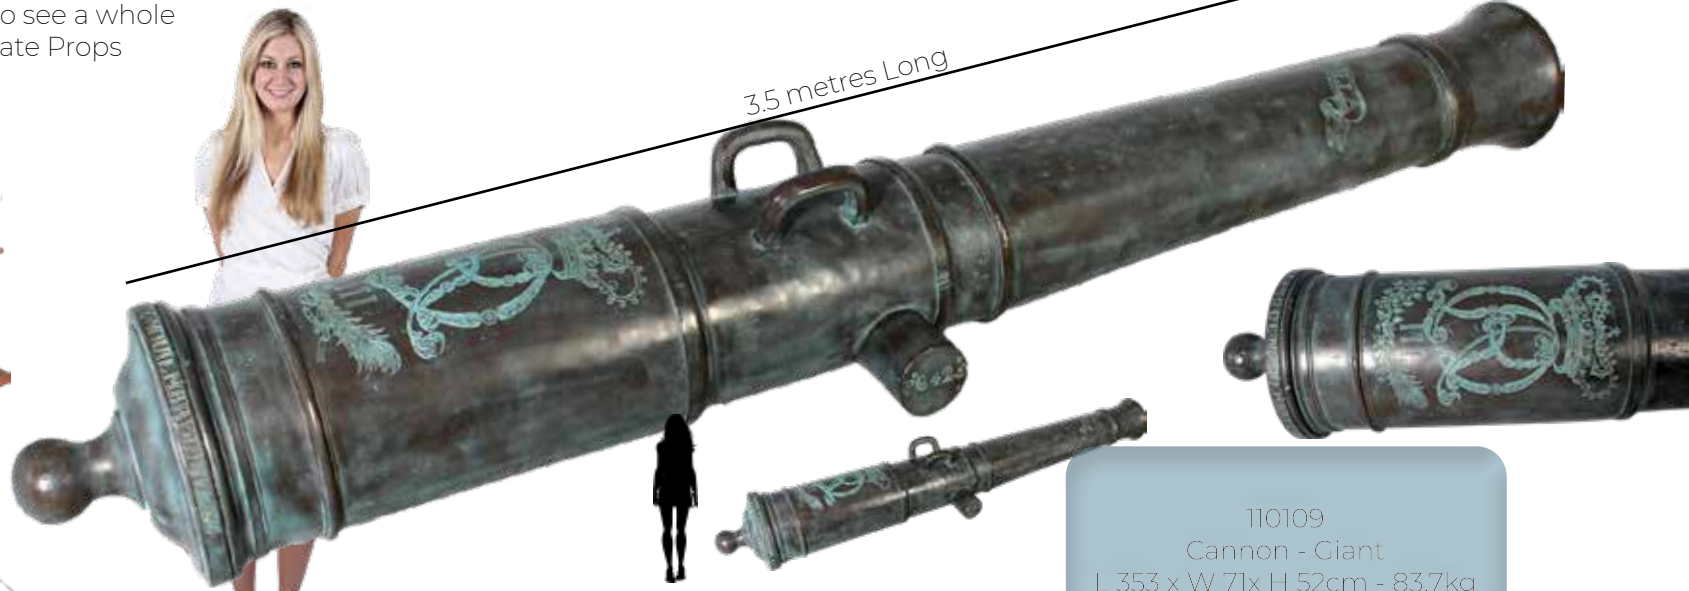

SEA CREATURES & NAUTICAL THEMING

NAUTICAL THEMING
PIRATES

Refer to our Pirate
Catalogue to see a whole
range of Pirate Props

CANNON - GIANT

110109
Cannon - Giant
L 353 x W 71x H 52cm - 83.7kg