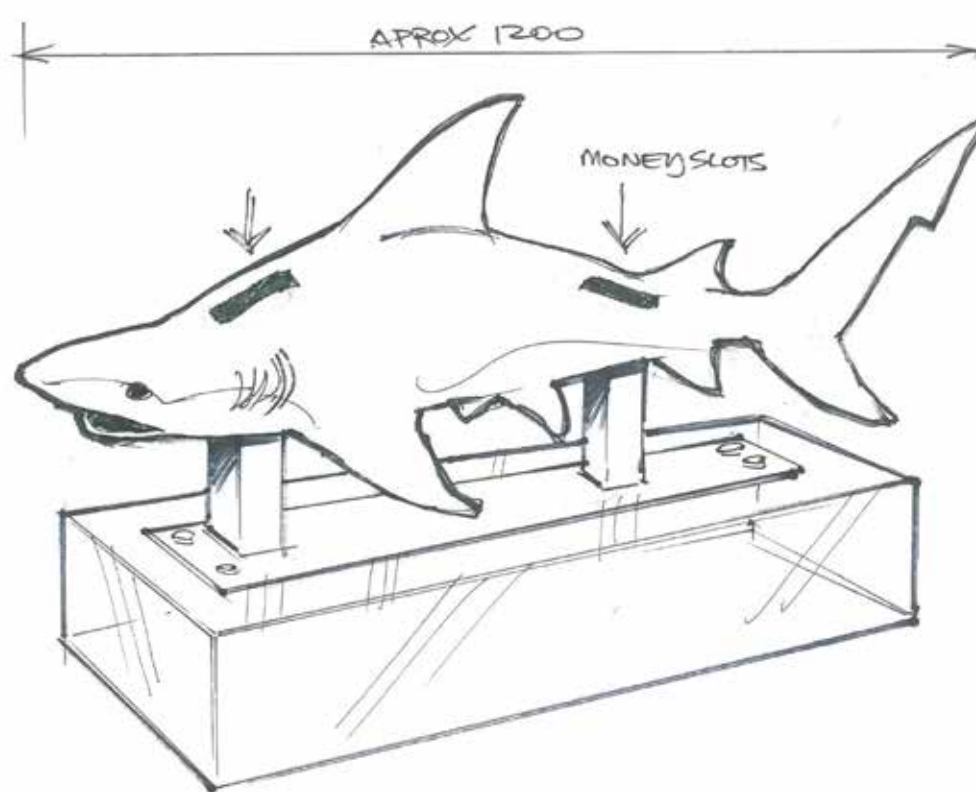

SEA CREATURES & NAUTICAL THEMING

MARINE FISH

SHARKS

Shark - Great White Shark
Money Box - Fundraiser
Sound activation can be inserted