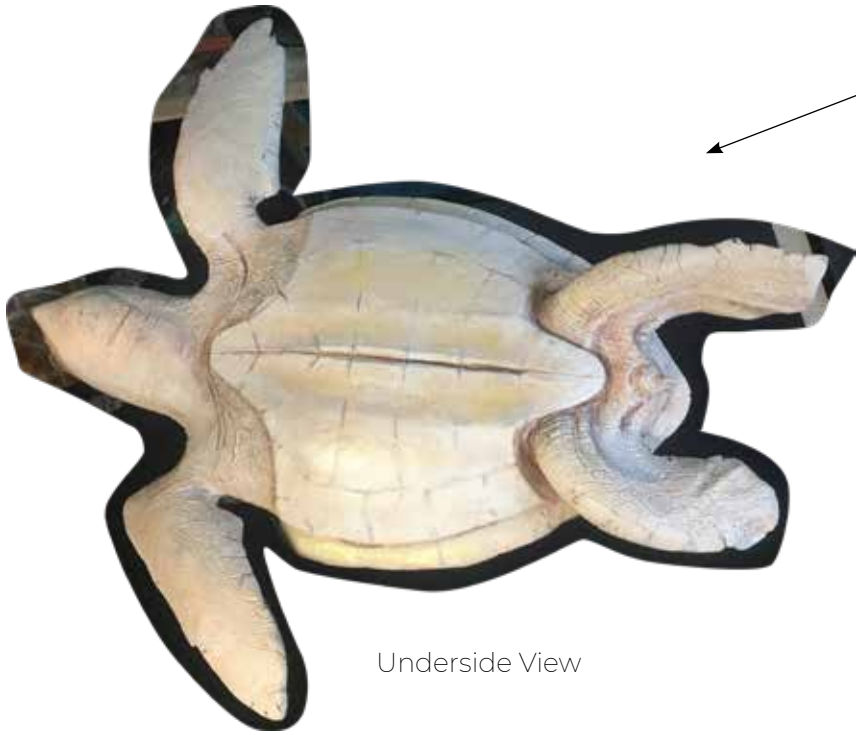

Side View

Mounting Holes
To be filled when installed)

Top View

SEA CREATURES & NAUTICAL THEMING

OLIVE RIDLEY TURTLE

Underside View

SEA CREATURES & NAUTICAL THEMING

FLATBACK TURTLE

Underneath View

Top View

SEA CREATURES & NAUTICAL THEMING

GALÁPAGOS TORTOISE

This tortoise is a regular stock item and is also available as a heavy duty version. It is an ideal sculpture for day care centres as it is low to the ground and naturally sturdy.