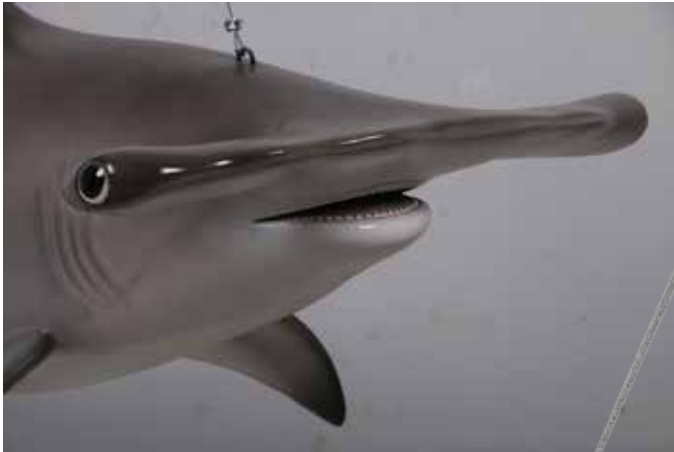

SEA CREATURES & NAUTICAL THEMING

MARINE FISH

SHARKS

GREAT WHITE SHARK - WALL
DECOR - WITH FLAT BACK- 6FT

190108
Shark - Great White Shark
Wall Decor - 6ft
L183 x W 42 x H 71cm -7.3kg

Flat Back to allow easy
mounting to wall

SEA CREATURES & NAUTICAL THEMING

MARINE FISH

SCALLOPED HAMMERHEAD
SHARK- HANGING - 6FT

Head View

Front View

190101
Scalloped Hammerhead Shark
6ft - Hanging - 6ft
L184 x W 66 x H 68cm - 7.9kg

SEA CREATURES & NAUTICAL THEMING