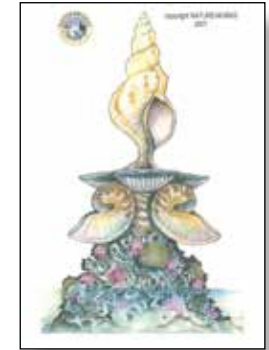

MERMAID 3

SEA CREATURES & NAUTICAL THEMING

NAUTICAL THEMING DECOR

SHELLS

TRITON / CONCH SHELL

TRITON SHELL / CONCH SHELL

CONCH SHELL - WALL
PLAQUE

130005
Triton / Conch Shell - Triton
Large - 6kg