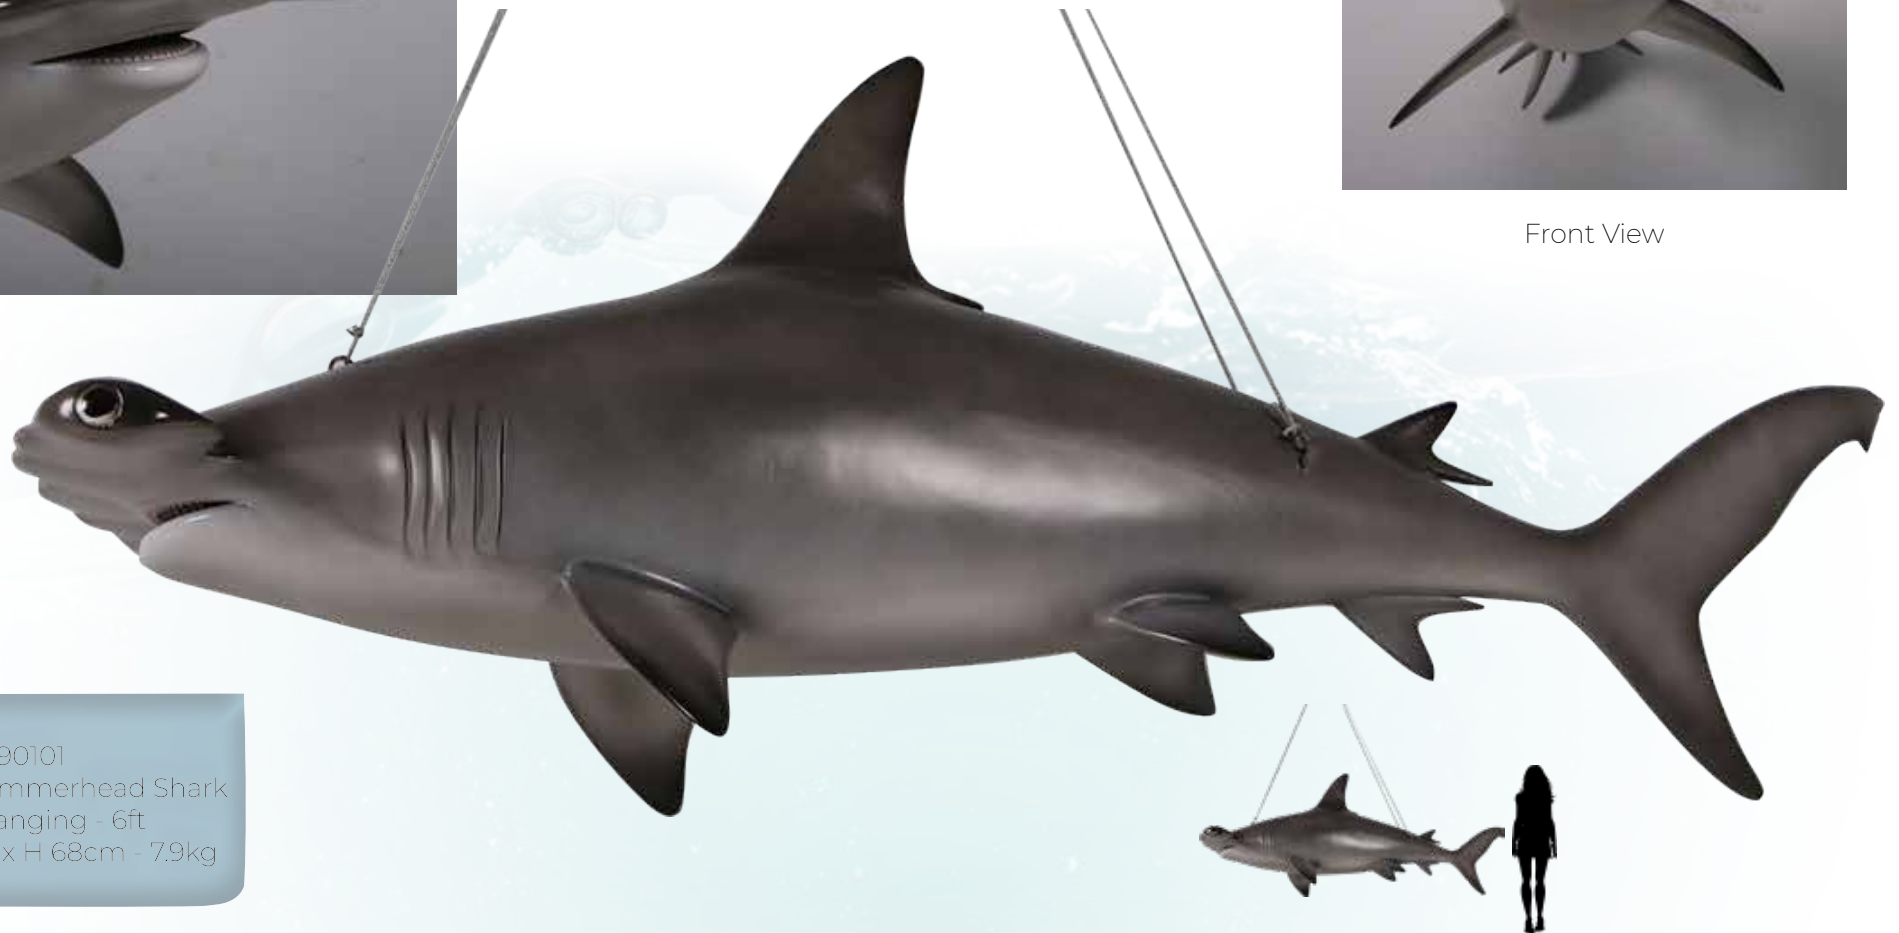

SEA CREATURES & NAUTICAL THEMING

MARINE FISH

SHARKS

GREAT WHITE SHARK - WALL
DECOR - WITH FLAT BACK- 6FT

190108
Shark - Great White Shark
Wall Decor - 6ft
L183 x W 42 x H 71cm -7.3kg

Flat Back to allow easy
mounting to wall

SEA CREATURES & NAUTICAL THEMING

MARINE FISH

SCALLOPED HAMMERHEAD
SHARK- HANGING - 6FT

Head View

Front View

190101
Scalloped Hammerhead Shark
6ft - Hanging - 6ft
L184 x W 66 x H 68cm - 7.9kg

SEA CREATURES & NAUTICAL THEMING

MARINE FISH

HAMMERHEAD SHARK -
PHOTO OPPORTUNITY

Rear View

Rear Angle View

140045
Hammerhead Shark
Photo Opportunity
L 115 x W 75 x H 168cm - 59kg

Front view - with Girl

SEA CREATURES & NAUTICAL THEMING

MARINE FISH