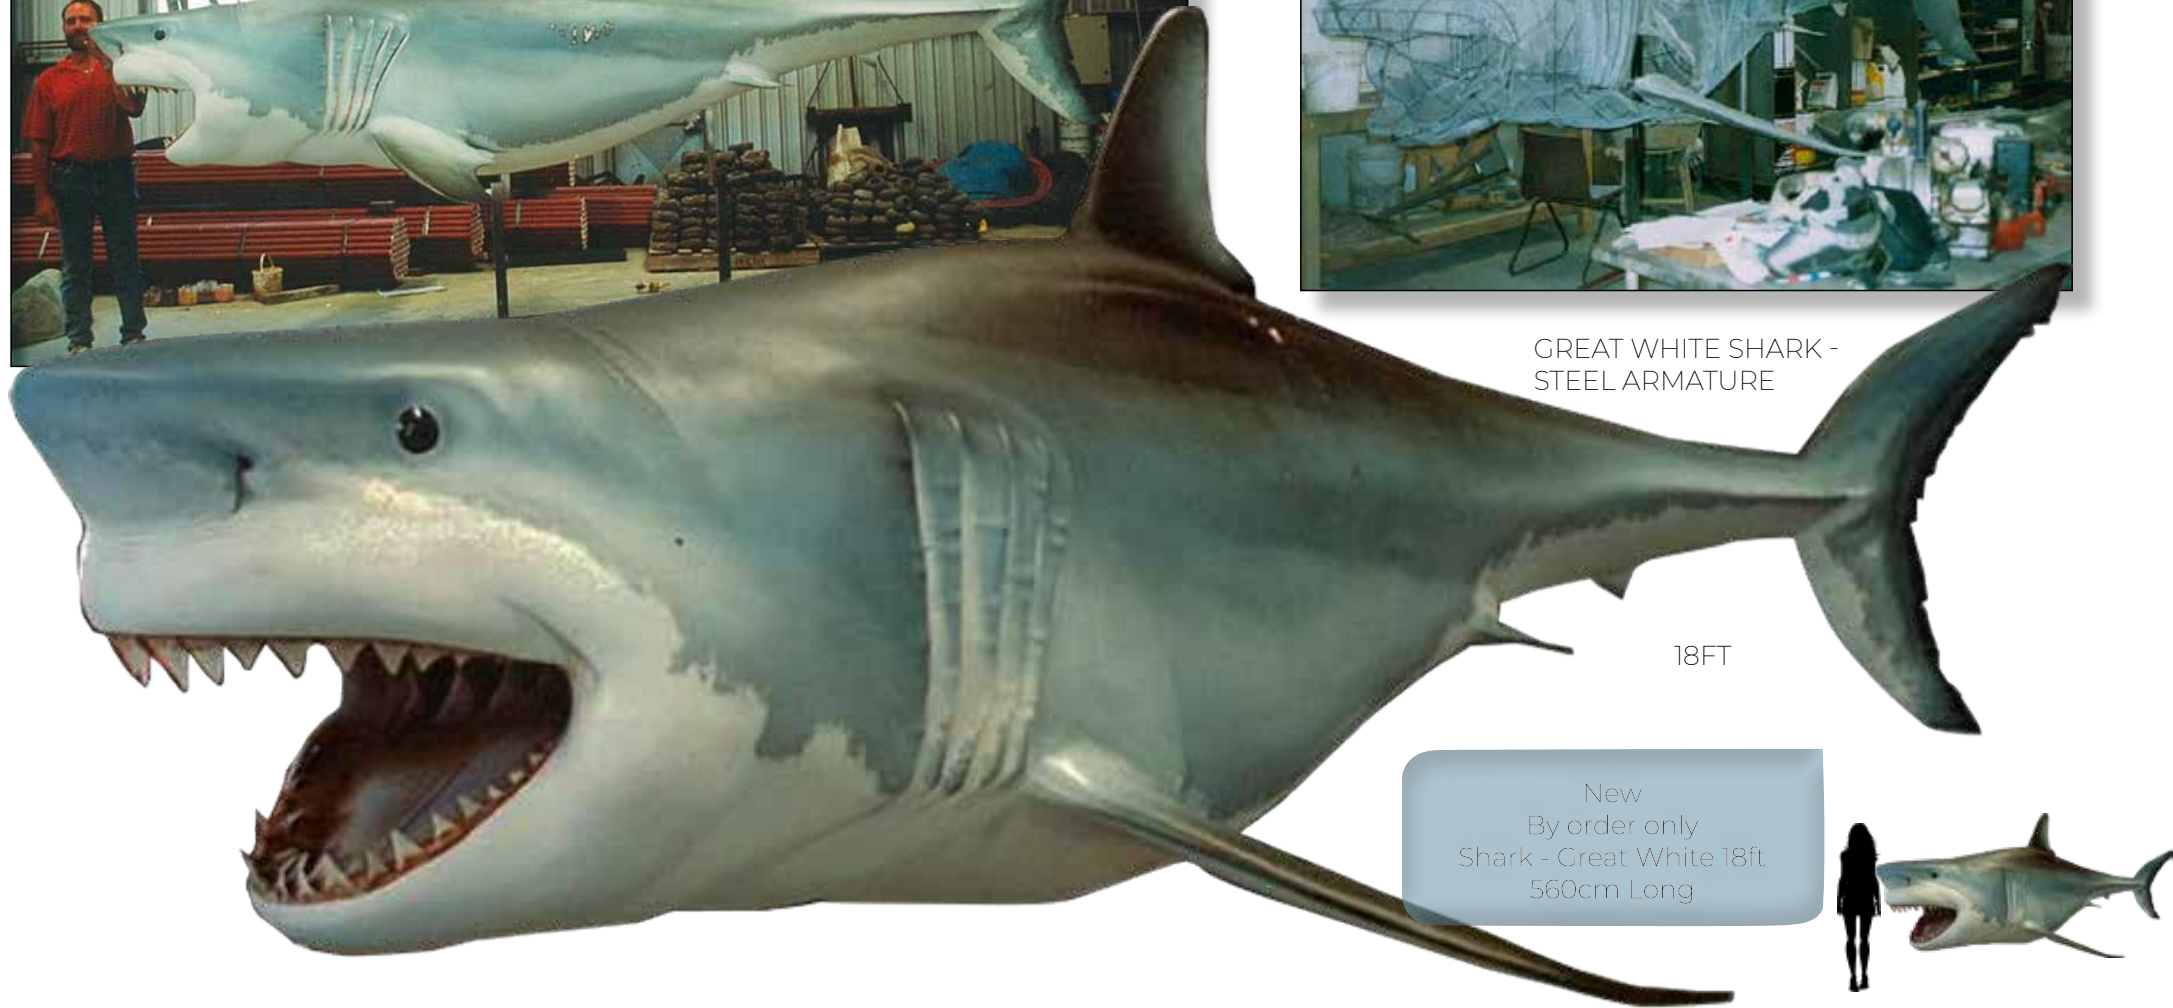

WHALE - WALL DECOR -
WITH FLAT BACK

COMING SOON
AVAILABLE ANY SIZE

SEA CREATURES & NAUTICAL THEMING

MARINE FISH

GREAT WHITE SHARK - 18FT

GREAT WHITE SHARK -
STEEL ARMATURE

18FT

New
By order only
Shark - Great White 18ft
560cm Long

SEA CREATURES & NAUTICAL THEMING

MARINE FISH

SHARK - ON STAND - 12FT

100072
Shark - Great White 12ft
- On Metal Stand
L 335 x W 193 x H 205cm - 50kg + Stand

SEA CREATURES & NAUTICAL THEMING

MARINE FISH

SHARK HANGING - 12FT