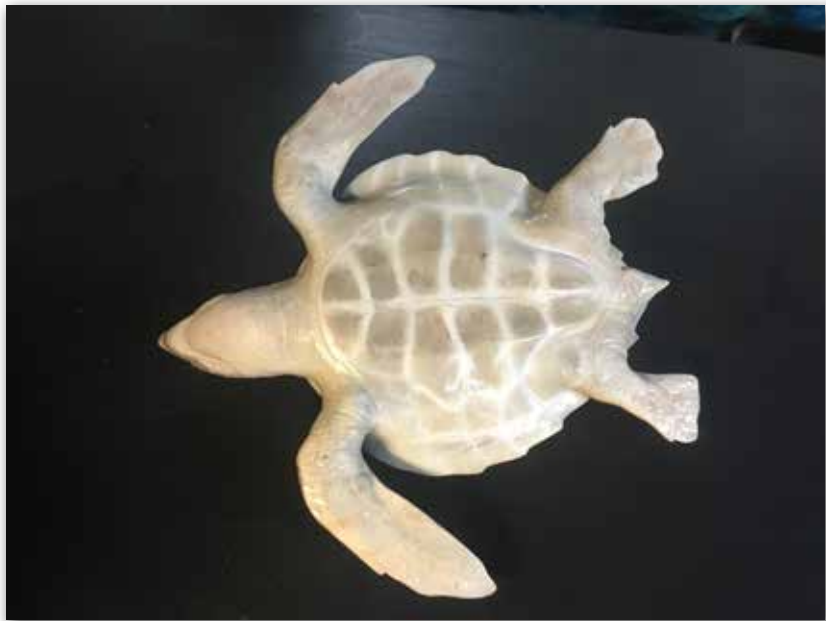

Mounting Holes
(To be filled when installed)

SEA CREATURES & NAUTICAL THEMING

LEATHERBACK TURTLE

Also available in natural Finish

Bronze finish - Gloss

LEATHERBACK TURTLE
ON ROCK BASE

SEA CREATURES & NAUTICAL THEMING

HAWKSBILL TURTLE

Underside View

SEA CREATURES & NAUTICAL THEMING

GREEN TURTLES
GREEN TURTLES - LARGE

L 113 x W 96 H 320cm - 25kg

UNDERSIDE VIEW

GREEN TURTLES - SMALL

GREEN TURTLES - JUVENILE