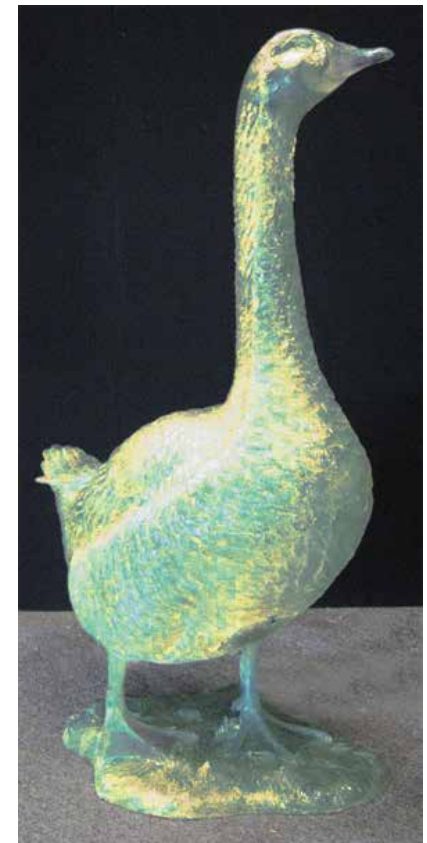

SEA CREATURES & NAUTICAL THEMING

WATER BIRDS

MAGPIE GOOSE - STANDING

080045
Goose - White Standing
L 61 x W 32 x H 87cm - 5.4kg

080045CL
Goose - Clear - Standing
L 61 x W 32 x H 87cm - 5.4kg

MAGPIE GOOSE - STANDING - ILLUMINATED

Designed to
Illuminate
from within

Add your
own light
Feature
240 Volt

MAGPIE GOOSE - SITTING

100069S
Goose - Magpie - Sitting
L 53 x W 24 x H 38cm - 3kg