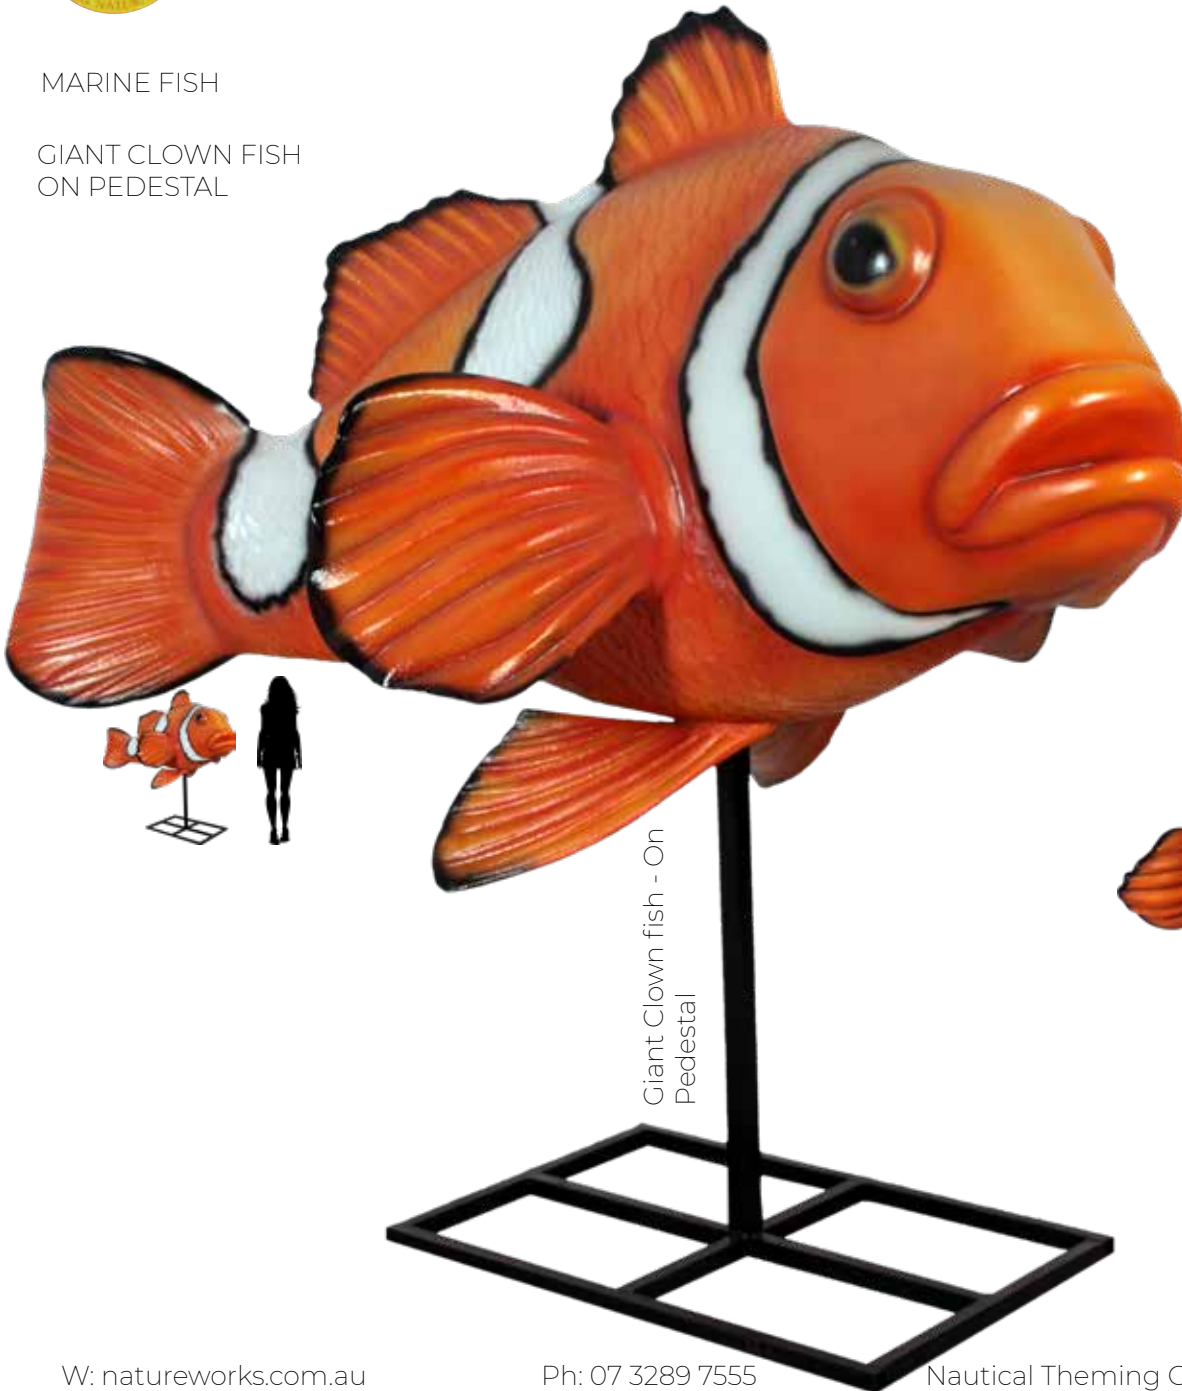

CLOWN FISH
In Anemone Cluster

CLOWN FISH AVAILABLE IN
VARIOUS COLOURS

SEA CREATURES & NAUTICAL THEMING

FISH - CLOWN FISH
HANGING

GIANT CLOWN FISH
HANGING

100089
Fish - Clown Fish
Giant - Natural
Hanging
L 307 x W 121 x H 142cm - 54kg

GIANT CLOWN FISH - HANGING

Rear View

SEA CREATURES & NAUTICAL THEMING

MARINE FISH

GIANT CLOWN FISH
ON PEDESTAL

Giant Clown fish - On
Pedestal

This giant replica of a giant coral trout is ideal theming prop for an aquariums, Shop Frontage and Restaurants. They are popular photo opportunity props for customers & Tourists

100088Pedestal
Fish - Clown fish
Giant - On Pedestal
L 208 x W 131 x H 129cm - 44kg

This Clown Fish can be converted into a water fountain

Rear View

SEA CREATURES & NAUTICAL THEMING

FISH

100077
Fish - Barracuda
L 131 x W 15 x H 37cm - 2.8kg