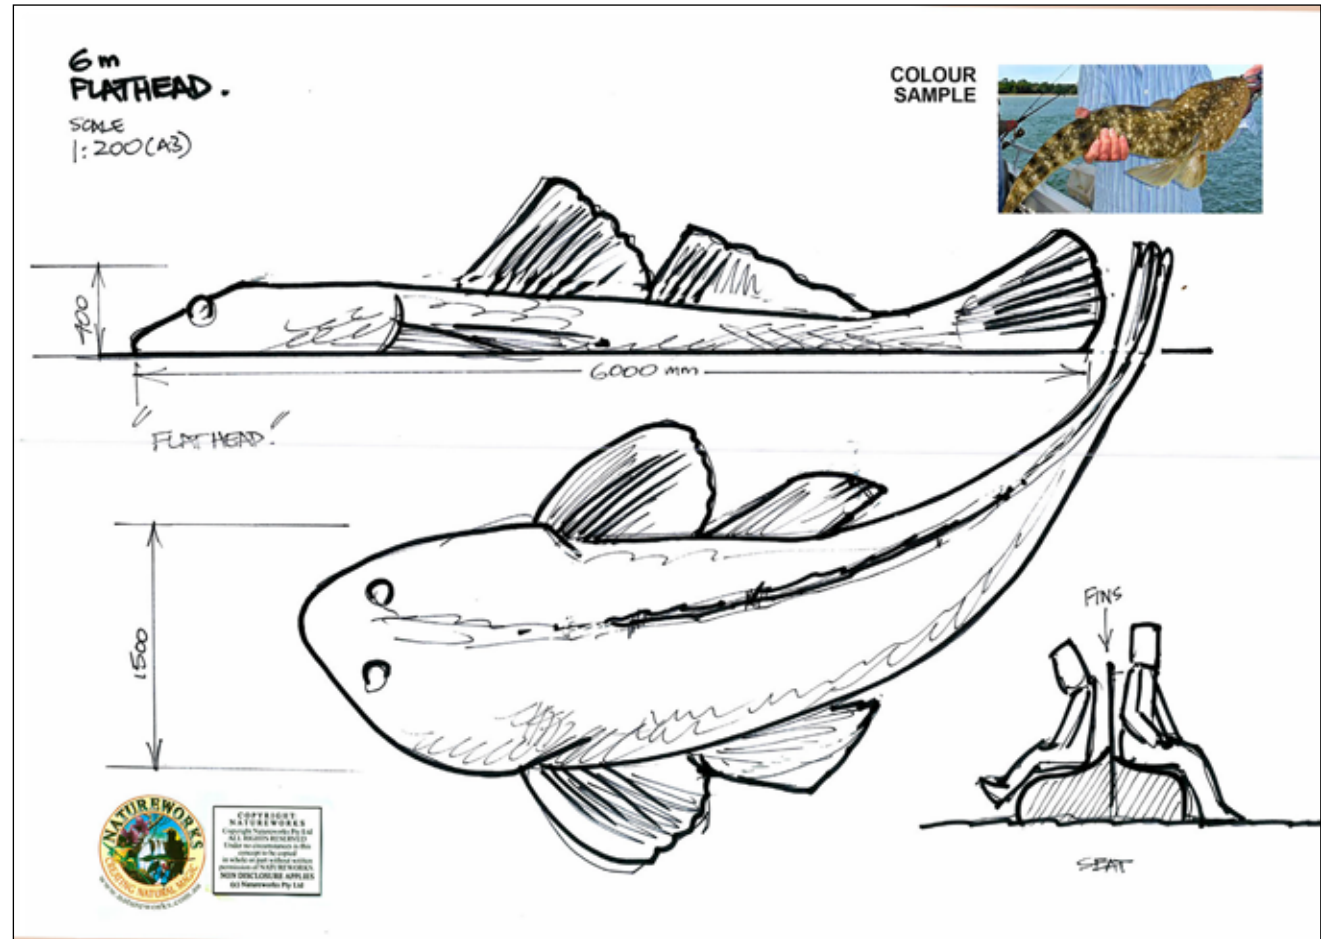

FLAT HEAD - GIANT 6M
LONG HIGH

This Flathead at 6.0 metres long is still only less than 60 cm to the top of its back, so it can be climbed on as playground seat without soft fall.

Every kids dream is to catch a giant Flathead. This piece is best coloured as a natural fish, or it can be crazy coloured or covered with mosaics