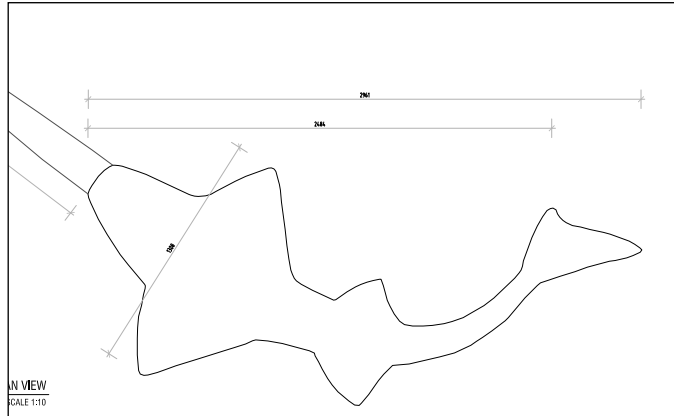

SEA CREATURES & NAUTICAL THEMING

MARINE FISH

SAW FISH

1. CONCEPT OUTLINE

3. IN PRODUCTION