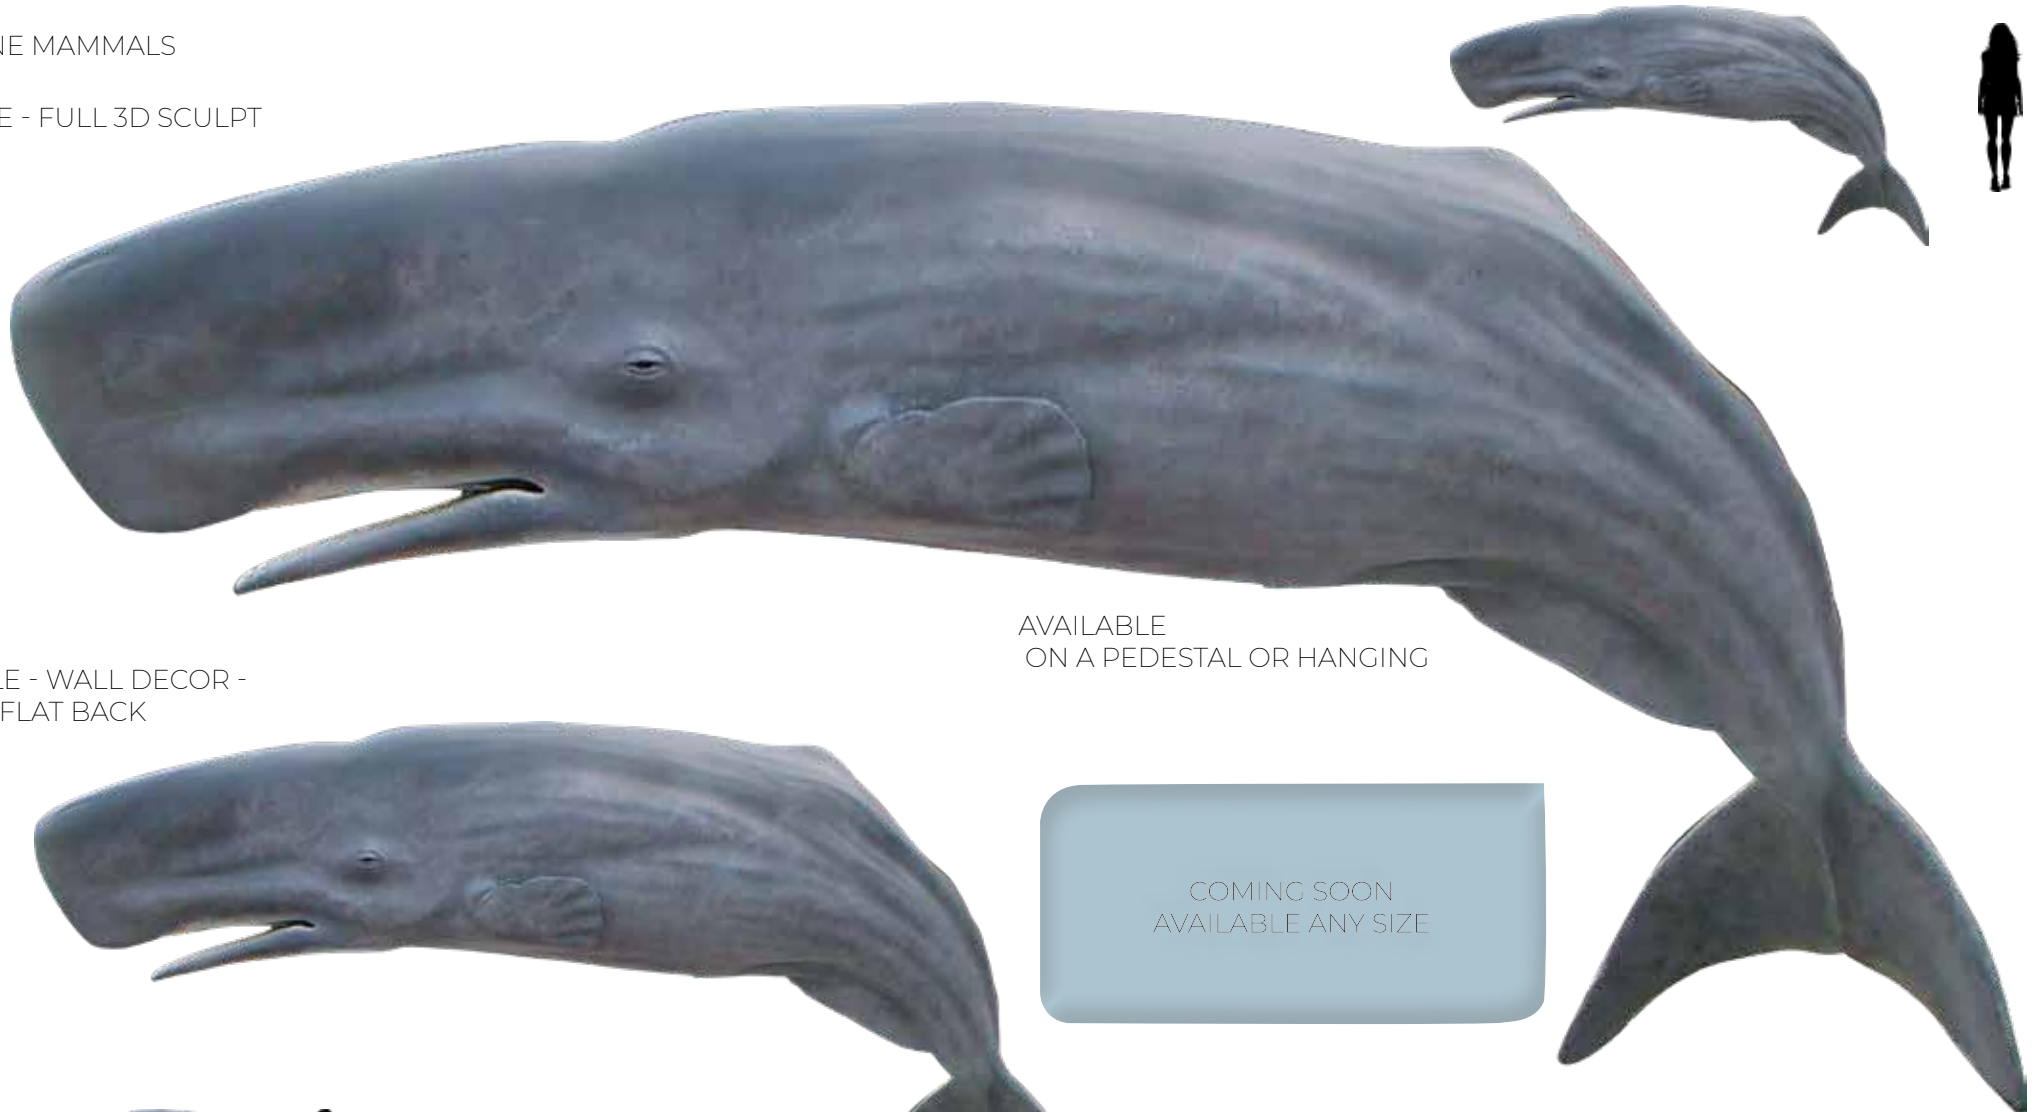

WHALE - WALL DECOR

Angle view

150033
Whale - Wall Decor - 26"
Greenish Bronze OR Black
L 100 x W 7 x H 48cm - 1.5kg

SEA CREATURES & NAUTICAL THEMING

MARINE MAMMALS

WHALE - FULL 3D SCULPT

AVAILABLE
ON A PEDESTAL OR HANGING

WHALE - WALL DECOR -
WITH FLAT BACK

COMING SOON
AVAILABLE ANY SIZE

SEA CREATURES & NAUTICAL THEMING

MARINE FISH

GREAT WHITE SHARK - 18FT

GREAT WHITE SHARK -
STEEL ARMATURE

18FT

New
By order only
Shark - Great White 18ft
560cm Long

SEA CREATURES & NAUTICAL THEMING

MARINE FISH

SHARK - ON STAND - 12FT

100072
Shark - Great White 12ft
- On Metal Stand
L 335 x W 193 x H 205cm - 50kg + Stand

SEA CREATURES & NAUTICAL THEMING

MARINE FISH

SHARK HANGING - 12FT