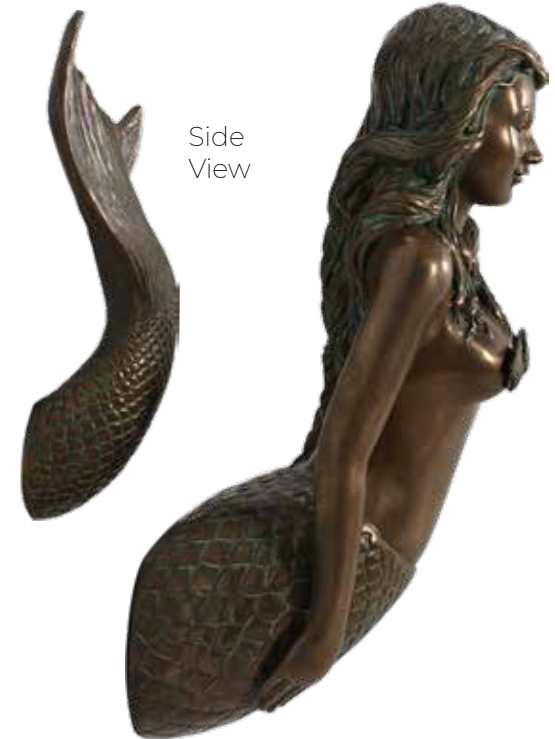

MERMAID WALL DECOR

Side View