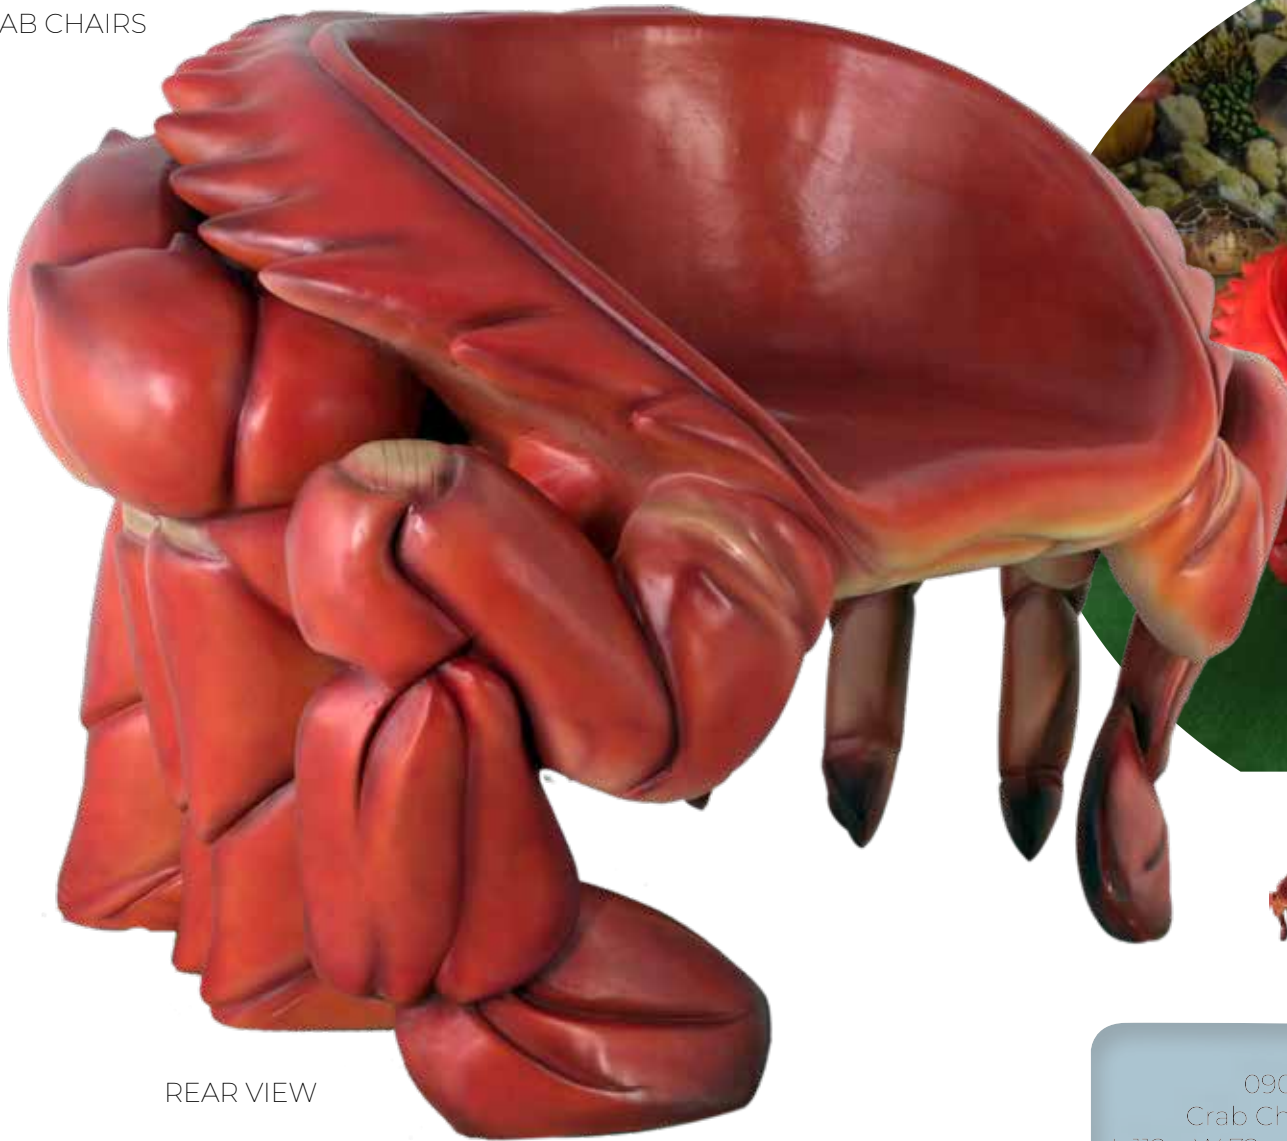

Catch a crab tourist attraction

Broadwater Parklands - Water Play

100013
Crab 6ft
L 189 x W 131 x H 39cm - 40.4kg

SEA CREATURES & NAUTICAL THEMING

MARINE INVERTEBRATES - CRABS

CRABS- GIANT FOR PLAY-
GROUNDS - WATER PLAY

Various Versions Available
- Custom designed and
manufactured

2mtr High
"SOLDIER CRAB"

SOLDIER CRAB

SEA CREATURES & NAUTICAL THEMING

MARINE INVERTEBRATES - CRABS

CRAB CHAIRS

REAR VIEW

090079
Crab Chair - Red
L 112 x W 72 x H 70cm - 53kg

Rear View

SEA CREATURES & NAUTICAL THEMING

MARINE INVERTEBRATES - CRABS

CRAB CHAIRS

CRAB CHAIR - ROMAN STONE

Rear View

CRAB CHAIR - GLOSSY WHITE

Roman Stone Finish