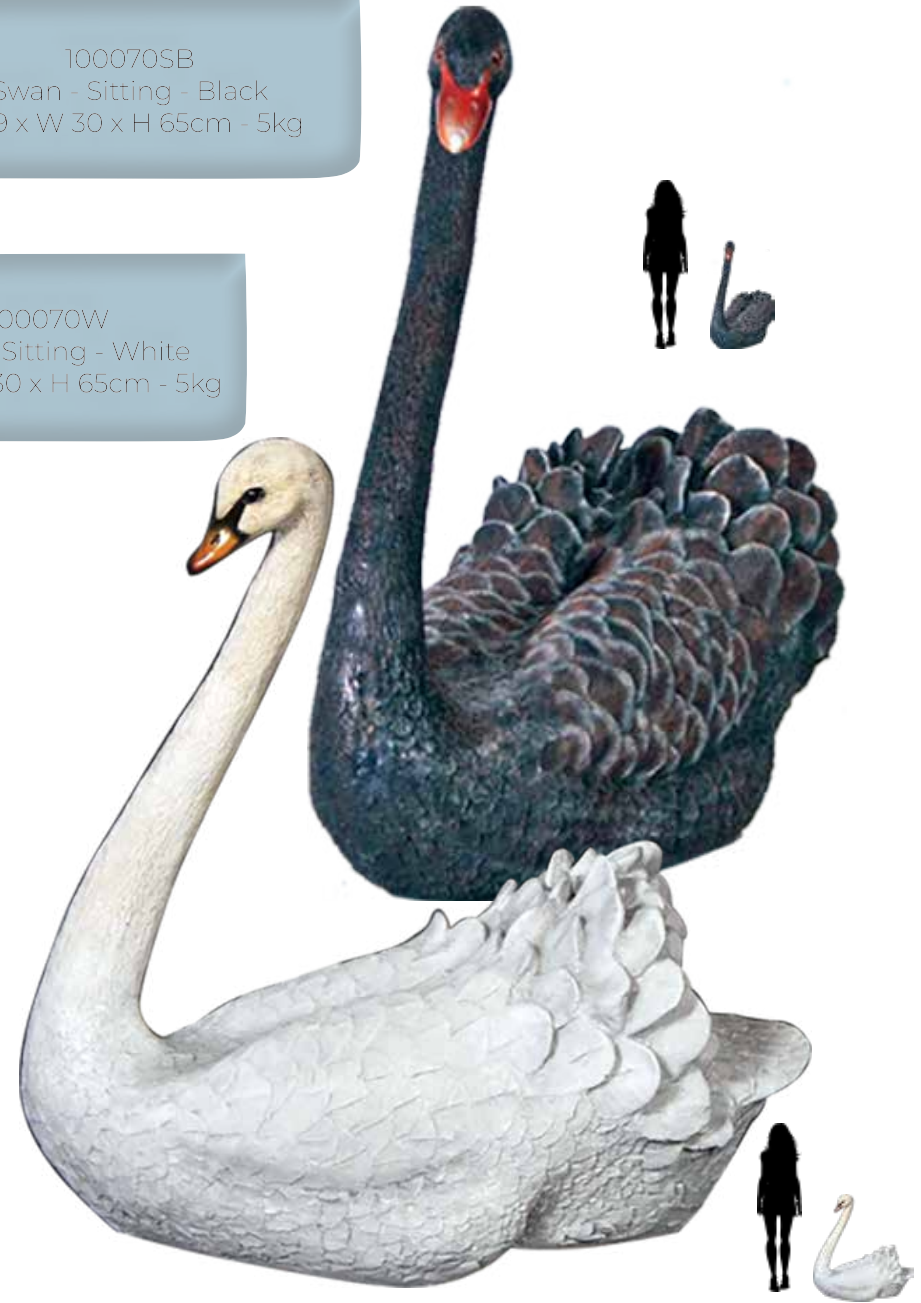

FLYING DUCKS
- WALL DECOR

110020RS
Duck - Mallard - Female
Roman Stone
L 42 x W 20 x H 22cm - 2kg

140106W
Flying Ducks
Wall Decor - White Gel Coat
L 77 x W 22 x H 55cm - 2.6kg

SEA CREATURES & NAUTICAL THEMING

WATER BIRDS

SWAN - ENGLISH - LARGE

SWAN FLYING
COMING SOON

100070W
Swan - English Sitting - White -
Large
L 59 x W 30 x H 65cm - 5kg

100070SB
Swan - Sitting - Black
L 59 x W 30 x H 65cm - 5kg

100070W
Swan - Sitting - White
L 59 x W 30 x H 65cm - 5kg