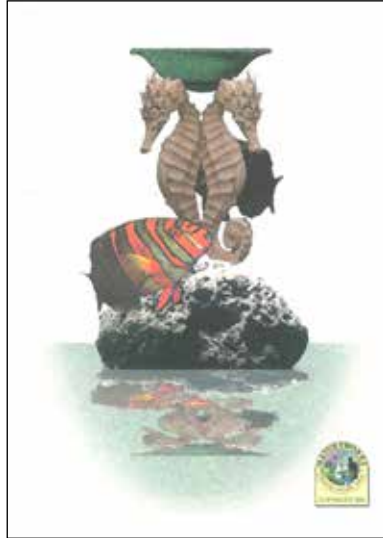

SEA CREATURES & NAUTICAL THEMING

MARINE INVERTEBRATES

SEAHORSE FOUNTAINS

SEAHORSE FOUNTAIN
ROMAN STONE

040508RS
Seahorse Fountain
Roman Stone
L 41 x W 60 x H 106cm - 17kg

GIANT SEAHORSE FOUNTAIN
SET OF TWO

Seahorse water FOUNTAIN