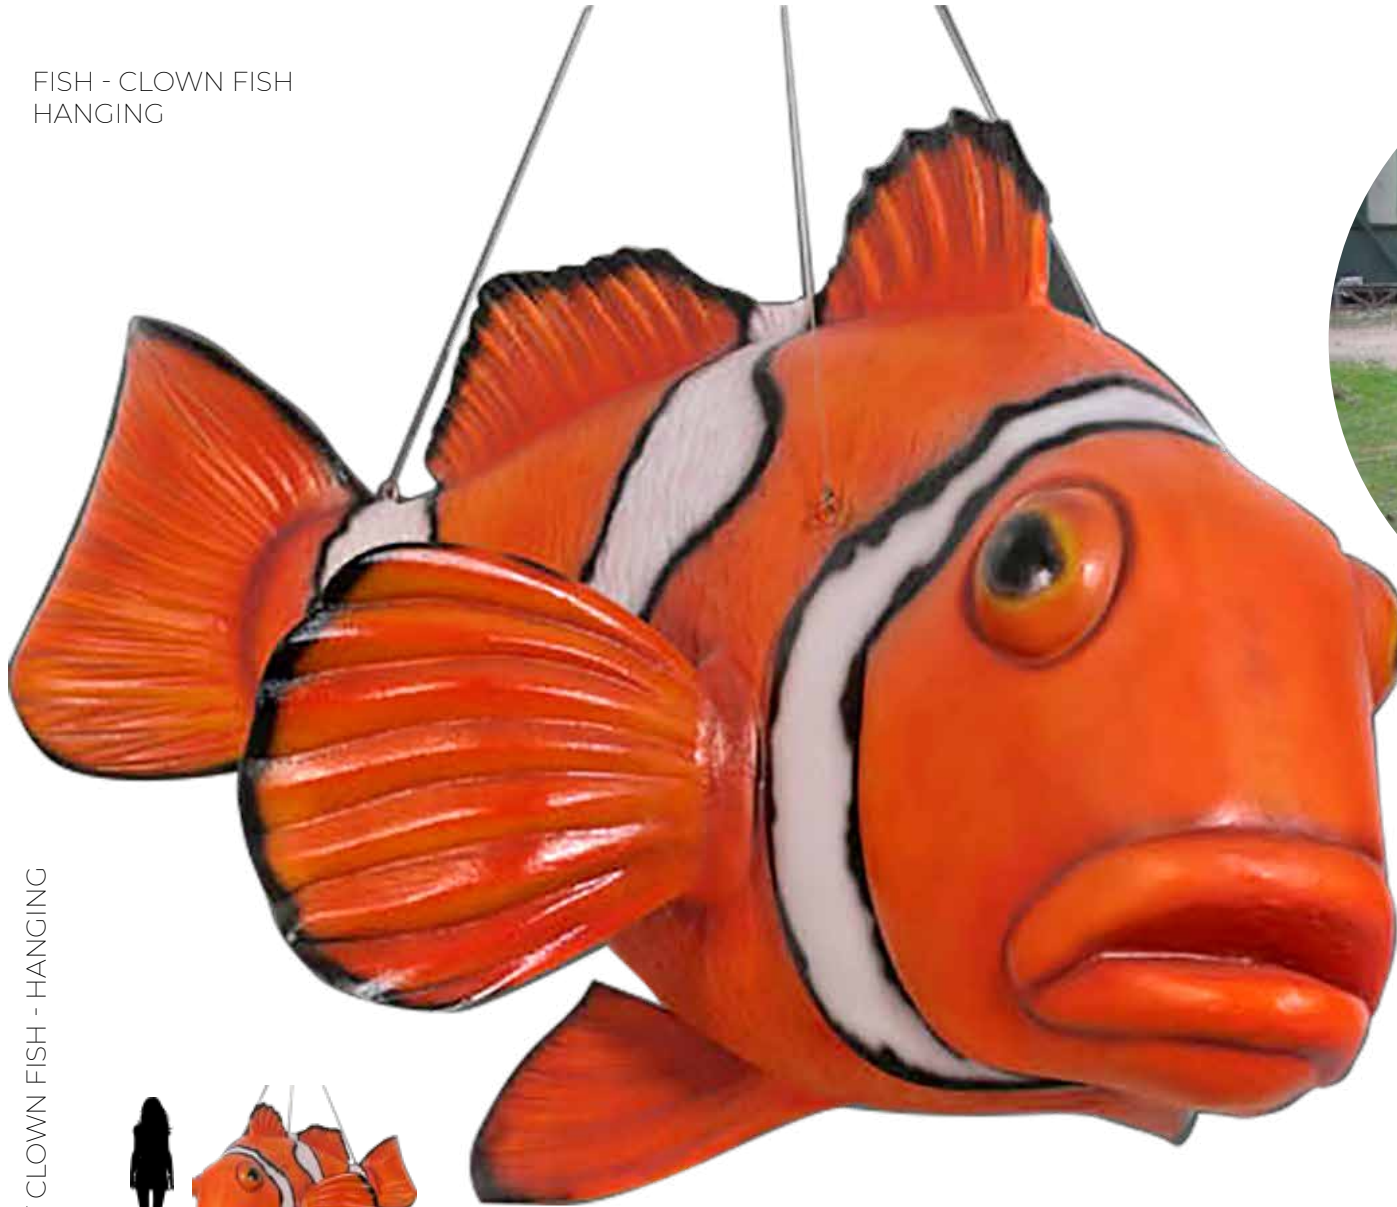

CLOWN FISH
In Anemone Cluster

CLOWN FISH AVAILABLE IN
VARIOUS COLOURS

SEA CREATURES & NAUTICAL THEMING

FISH - CLOWN FISH
HANGING

GIANT CLOWN FISH
HANGING

100089
Fish - Clown Fish
Giant - Natural
Hanging
L 307 x W 121 x H 142cm - 54kg

GIANT CLOWN FISH - HANGING

Rear View

SEA CREATURES & NAUTICAL THEMING

MARINE FISH

GIANT CLOWN FISH
ON PEDESTAL

Giant Clown fish - On
Pedestal

This giant replica of a giant coral trout is ideal theming prop for an aquariums, Shop Frontage and Restaurants. They are popular photo opportunity props for customers & Tourists