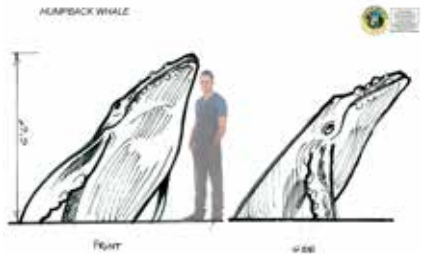

MARINE MAMMALS

HUMPBACK WHALE - HALF

**HUMPBACK
WHALE CALF**

2.05M HIGH

2.15M Long

1.5M WIDE

SEA CREATURES & NAUTICAL THEMING

MARINE MAMMALS

KILLER WHALE

Killer Whale - large - coming soon

KILLER WHALE - HALF

REAR VIEW

SIDE VIEW

150004
Whale - Half - With Flat Base
L 117 x W 113 x H 195cm - 60kg

SEA CREATURES & NAUTICAL THEMING

MARINE MAMMALS