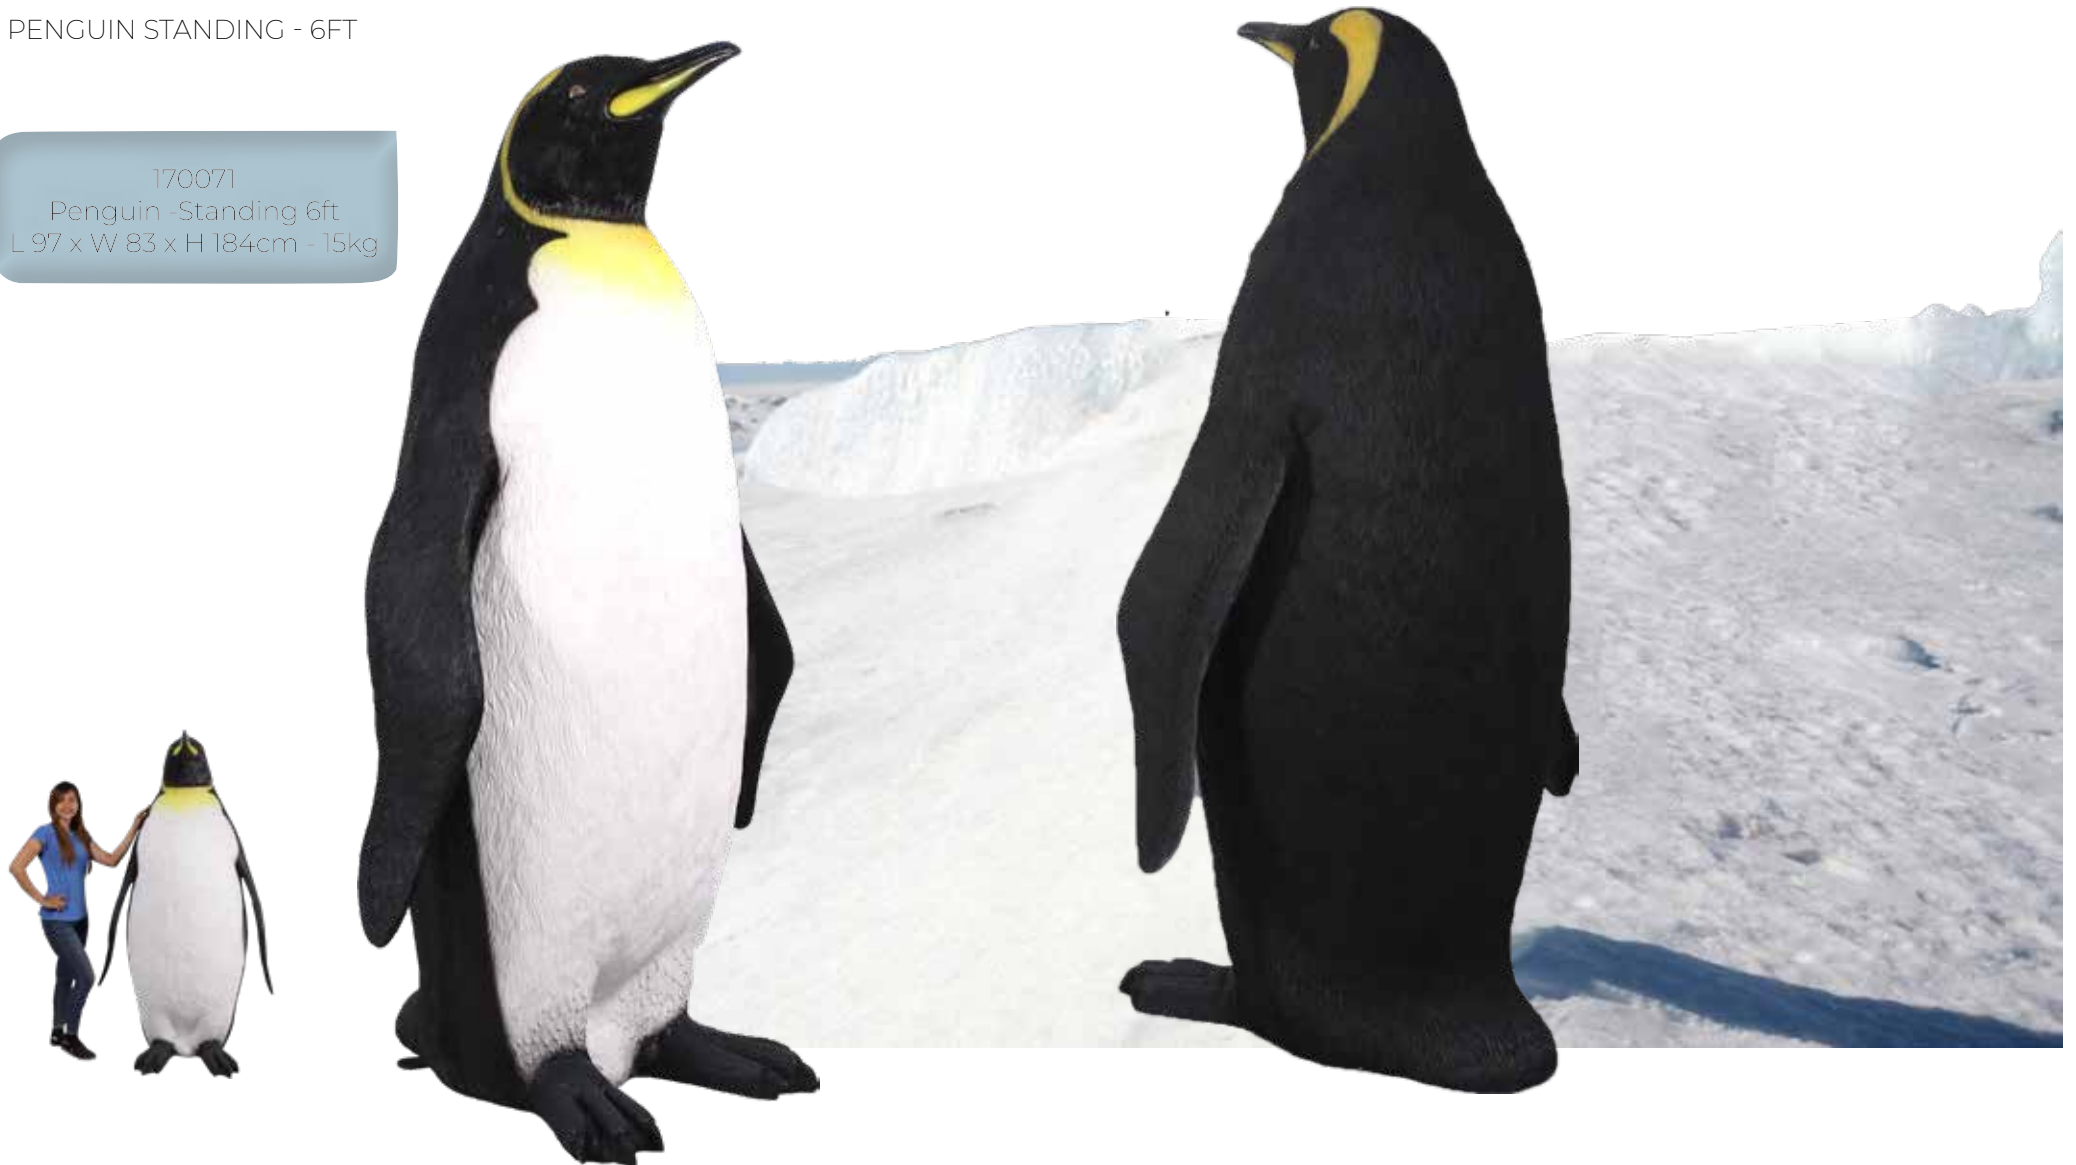

100054
Penguin King
On Ice Base - 3ft
L 59 x W 51 x H 90cm - 9kg

100066
Penguin Fairy
L 23 x W 16 x H 29cm - 1.2kg

SEA CREATURES & NAUTICAL THEMING

WATER BIRDS

PENGUINS

PENGUIN STANDING - 6FT

170071
Penguin - Standing 6ft
L 97 x W 83 x H 184cm - 15kg