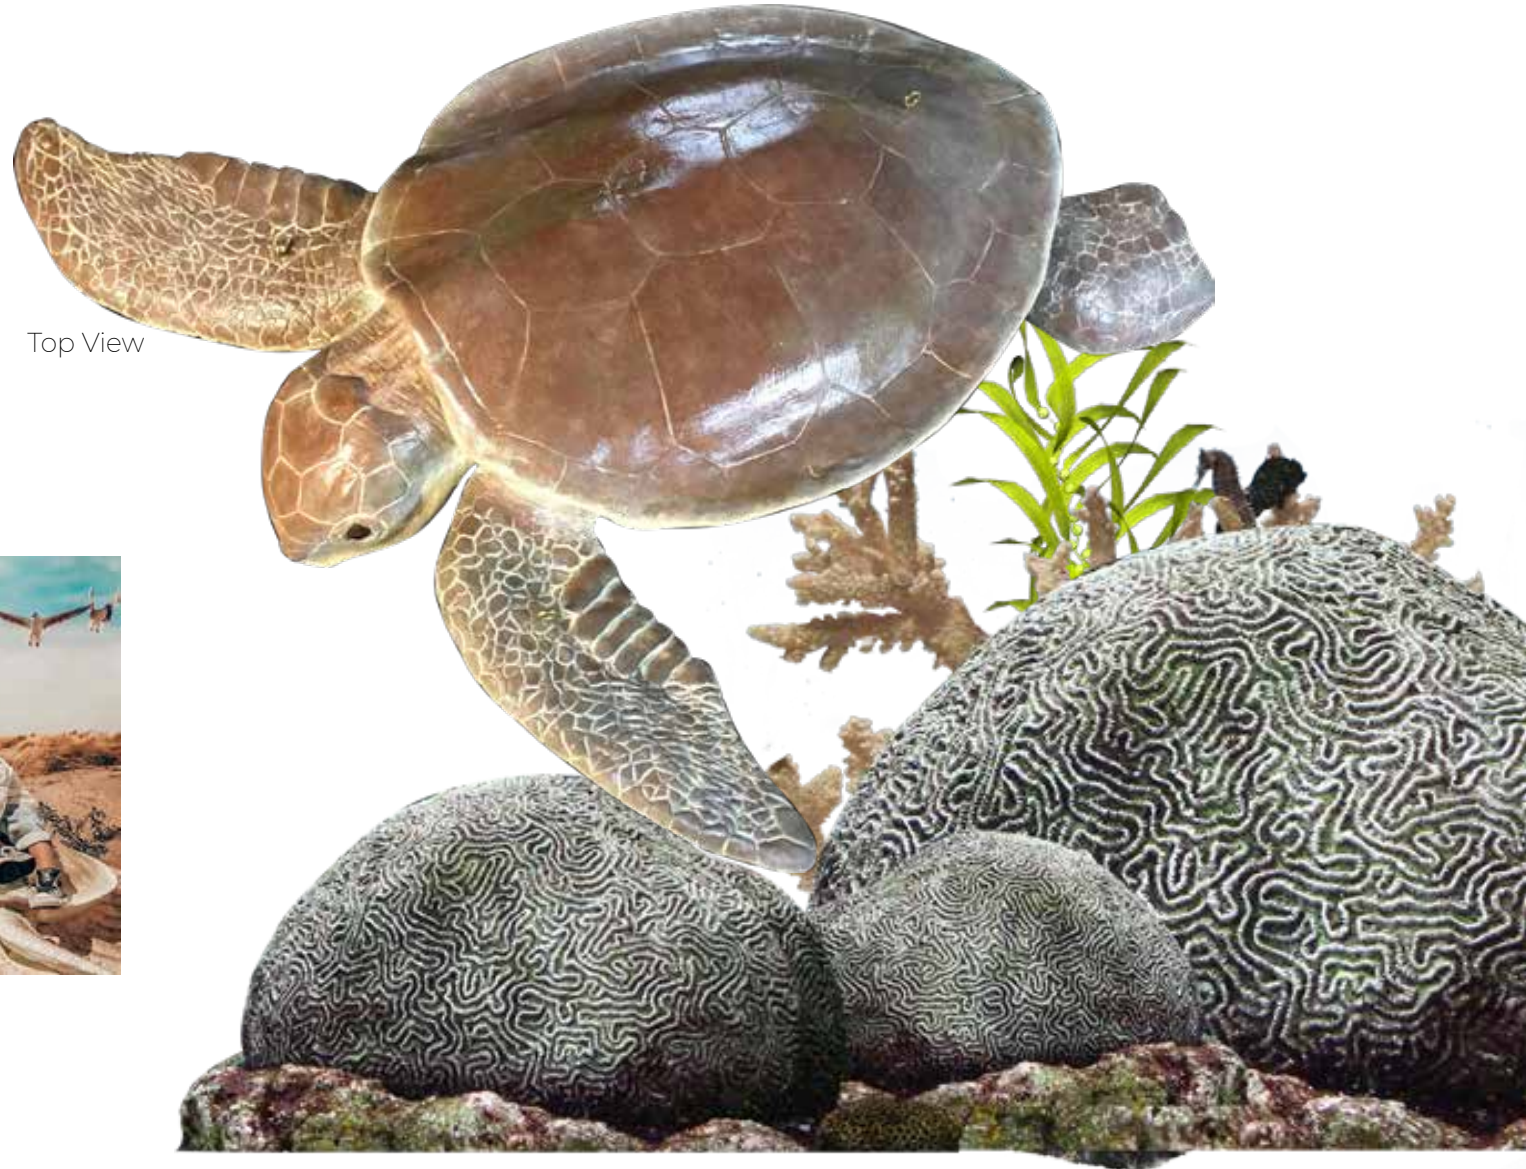

Side View

Mounting Holes
To be filled when installed)

Top View

SEA CREATURES & NAUTICAL THEMING

OLIVE RIDLEY TURTLE

Underside View

SEA CREATURES & NAUTICAL THEMING

FLATBACK TURTLE

Underneath View

Top View

SEA CREATURES & NAUTICAL THEMING

GALÁPAGOS TORTOISE

This tortoise is a regular stock item and is also available as a heavy duty version. It is an ideal sculpture for day care centres as it is low to the ground and naturally sturdy.