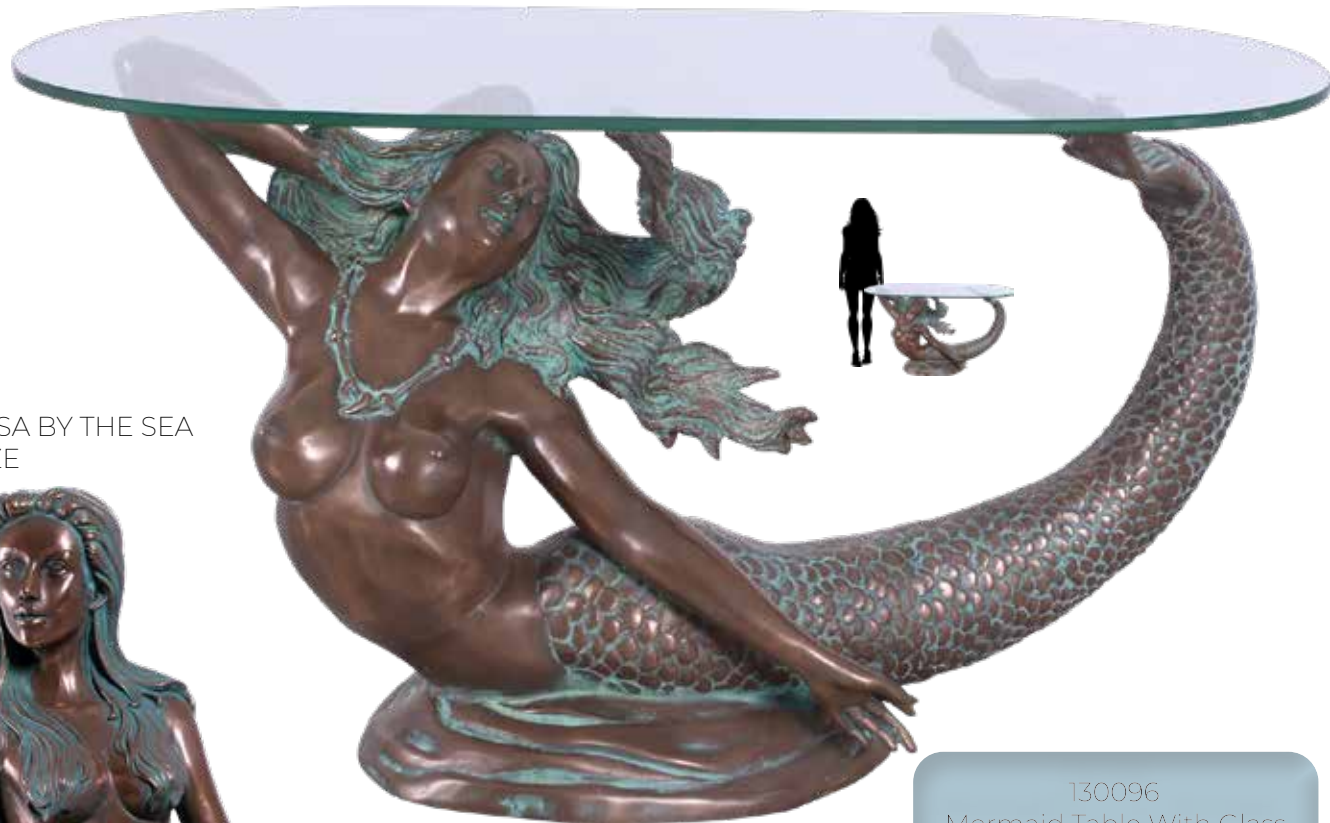

SEA CREATURES & NAUTICAL THEMING

MERMAID TABLE WITH GLASS TOP
GREENISH BRONZE

NAUTICAL THEMING DECOR

MERMAIDS

MERMAID - ISLAND PRINCESS
GREENISH BRONZE

MERMAID - NERISSA BY THE SEA
GREENISH BRONZE

150073
Mermaid - Island Princess
Greenish Bronze
L 64 x W 38 x H 51cm - 8.7kg

130096
Mermaid Table With Glass
top
Greenish Bronze
L 92 x W 49 x H 51cm - 16kg

150072
Mermaid - Nerissa By the Sea
Mermaid
Greenish Bronze
L 78 x W 29 x H 46cm - 3.8kg

SEA CREATURES & NAUTICAL THEMING

NAUTICAL THEMING DECOR