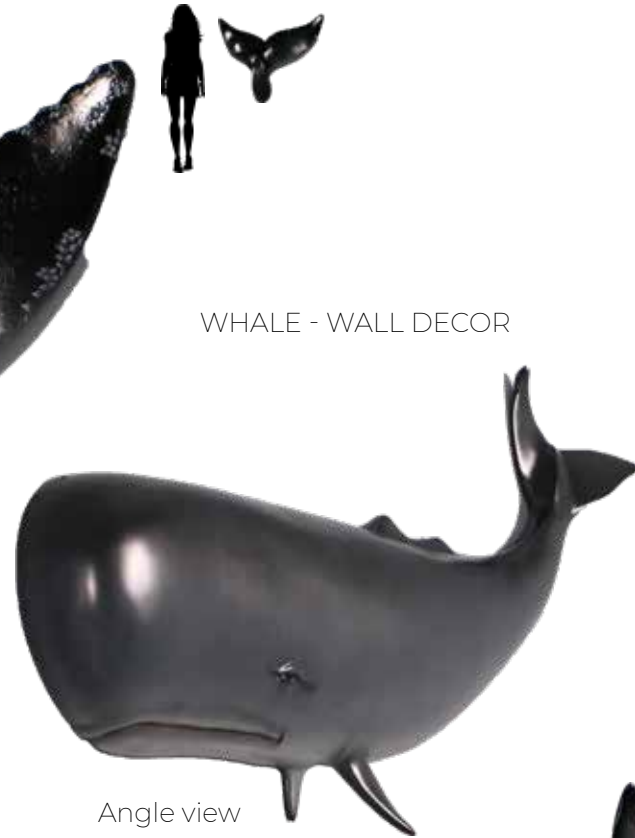

KILLER WHALE

Killer Whale - large - coming soon

KILLER WHALE - HALF

REAR VIEW

SIDE VIEW

150004
Whale - Half - With Flat Base
L 117 x W 113 x H 195cm - 60kg

SEA CREATURES & NAUTICAL THEMING

MARINE MAMMALS

BELUGA WHITE WHALE - COMING SOON

WHALE WATER FOUNTAIN

SEA CREATURES & NAUTICAL THEMING

MARINE MAMMALS

WHALE TAIL - WALL DECOR

150027
Whale Tail - Wall Decor - 26"
Greenish Bronze OR Black
L 78 x W 11 x H 53cm - 2.1kg

WHALE - WALL DECOR

Angle view

150033
Whale - Wall Decor - 26"
Greenish Bronze OR Black
L 100 x W 7 x H 48cm - 1.5kg

SEA CREATURES & NAUTICAL THEMING

MARINE MAMMALS

WHALE - FULL 3D SCULPT

AVAILABLE
ON A PEDESTAL OR HANGING