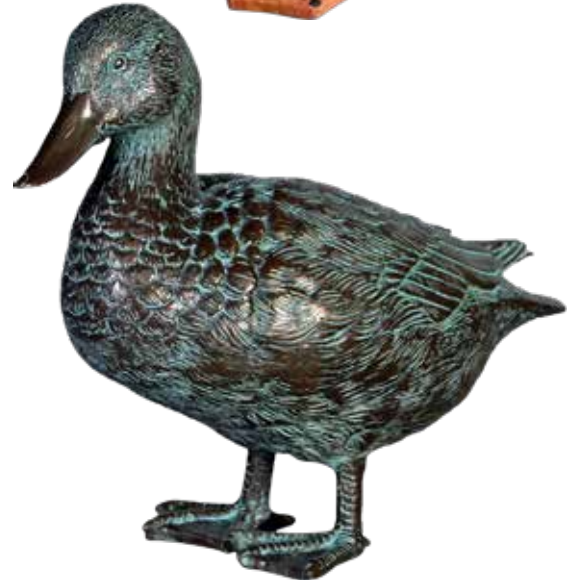

SEA CREATURES & NAUTICAL THEMING

WATER BIRDS

BROLGA'S

080122
Brolga - Natural
L 88 x W 41 x H 150cm - 6.5kg

Greenish
Bronze

080122GB
Brolga - Greenish Bronze
L 88 x W 41 x H 150cm - 6.5kg

080122BZ
Brolga - Bronze
L 88 x W 41 x H 150cm - 6.5kg

JABIRU

T10094
Jabiru
L 155 x W 30 x H 130cm - 7kg

SEA CREATURES & NAUTICAL THEMING

WATER BIRDS

MALLARD DUCK - MALE

110021
Duck - Mallard - Male
L 48 x W 22 x H 37cm - 2.3kg

110021GBronze
Duck - Mallard - Male
Greenish Bronze
L 48 x W 22 x H 37cm - 2.3kg

MALLARD DUCK - FEMALE

110020
Duck - Mallard - Female
L 42 x W 20 x H 22cm - 2kg

110020GBronze
Duck - Mallard - Female
Greenish Bronze
L 42 x W 20 x H 22cm - 2kg

140106C
Flying Ducks -
Wall Decor - Copper
L 77 x W 22 x H 55cm - 2.6kg