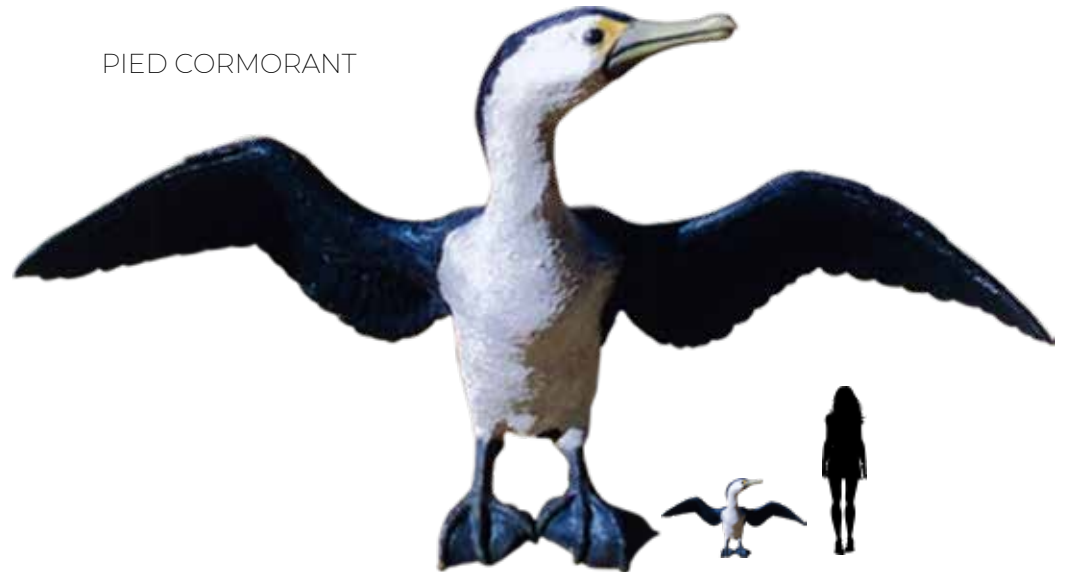

CONCEPT ART

PELICAN RUBBISH BIN

SEA CREATURES & NAUTICAL THEMING

WATER BIRDS

SEAGULL ON BOLLARD

This Seagull Sculpt is ideal for mounting on a tall post similar to the Pelican on Post

130088
Seagull - Standing
On Mooring Bollard
L 42 x W 32 x H 78cm - 5.7kg

SEAGULL STANDING

130111
Seagull - Standing
L 48 x W 18 x H 39cm - 1.7kg

PIED CORMORANT

SEA CREATURES & NAUTICAL THEMING

WATER BIRDS

SPOONBILL

100122
Spoonbill - Royal
L 53 x W 17 x H 60cm - 2kg

100122Y
Spoonbill - Yellow
L 53 x W 17 x H 60cm - 2kg