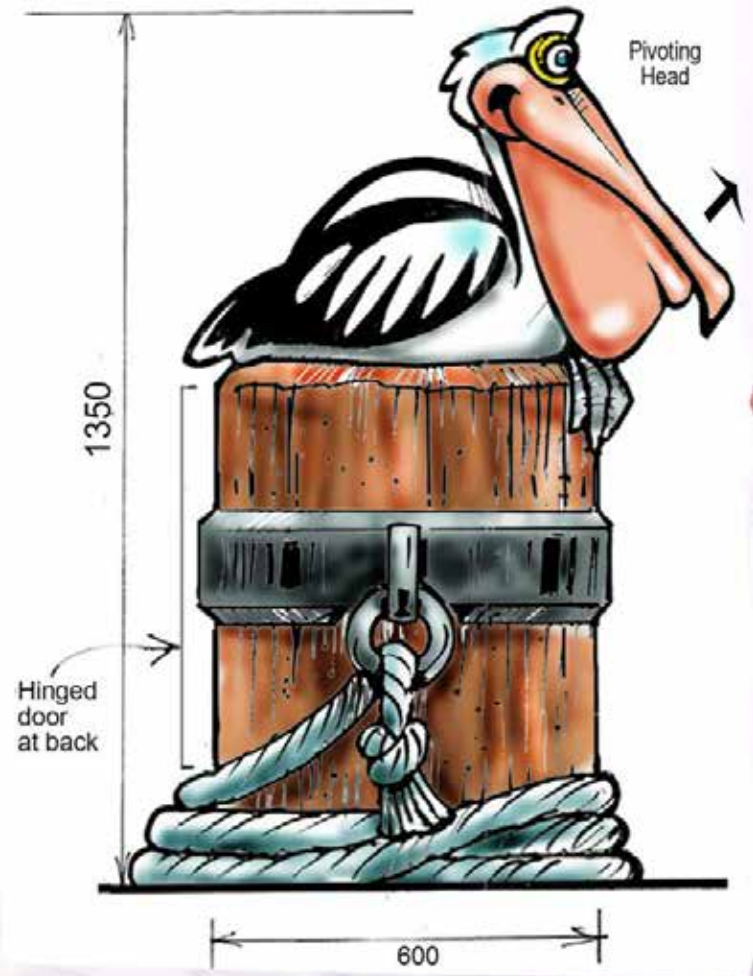

SEA CREATURES & NAUTICAL THEMING

WATER BIRDS

PELICAN FLYING

This flying pelican is also available mounted on a post

080114
Pelican - Flying
L 220 x W 114 x H 27cm - 6.4kg

SEA CREATURES & NAUTICAL THEMING

WATER BIRDS

PELICAN RUBBISH BIN
ON BOLLARD

COMING SOON

HEAD &
TOP BEAK
ON HINGE

DOOR
ON
BACK

"PELICAN RUBBISH BIN"

MOUTH OPENING
130mm WIDE

FRONT

HOLDS 75 LTR. RUBBISH BIN.

CONCEPT ART

PELICAN RUBBISH BIN

SEA CREATURES & NAUTICAL THEMING

WATER BIRDS

SEAGULL ON BOLLARD

This Seagull Sculpt is ideal for mounting on a tall post similar to the Pelican on Post

130088
Seagull - Standing
On Mooring Bollard
L 42 x W 32 x H 78cm - 5.7kg

SEAGULL STANDING

130111
Seagull - Standing
L 48 x W 18 x H 39cm - 1.7kg

PIED CORMORANT

SEA CREATURES & NAUTICAL THEMING

WATER BIRDS

SPOONBILL

100122
Spoonbill - Royal
L 53 x W 17 x H 60cm - 2kg

100122Y
Spoonbill - Yellow
L 53 x W 17 x H 60cm - 2kg