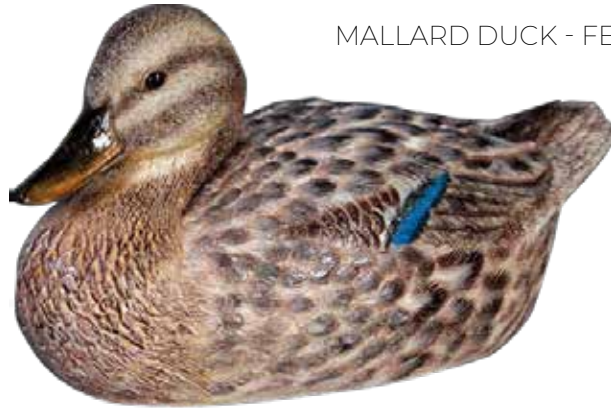

SEA CREATURES & NAUTICAL THEMING

WATER BIRDS

BROLGA'S

080122
Brolga - Natural
L 88 x W 41 x H 150cm - 6.5kg

Greenish
Bronze

080122GB
Brolga - Greenish Bronze
L 88 x W 41 x H 150cm - 6.5kg

080122BZ
Brolga - Bronze
L 88 x W 41 x H 150cm - 6.5kg

JABIRU

T10094
Jabiru
L 155 x W 30 x H 130cm - 7kg

SEA CREATURES & NAUTICAL THEMING

WATER BIRDS

MALLARD DUCK - MALE

110021
Duck - Mallard - Male
L 48 x W 22 x H 37cm - 2.3kg

110021GBronze
Duck - Mallard - Male
Greenish Bronze
L 48 x W 22 x H 37cm - 2.3kg

MALLARD DUCK - FEMALE

110020
Duck - Mallard - Female
L 42 x W 20 x H 22cm - 2kg

110020GBronze
Duck - Mallard - Female
Greenish Bronze
L 42 x W 20 x H 22cm - 2kg

140106C
Flying Ducks -
Wall Decor - Copper
L 77 x W 22 x H 55cm - 2.6kg