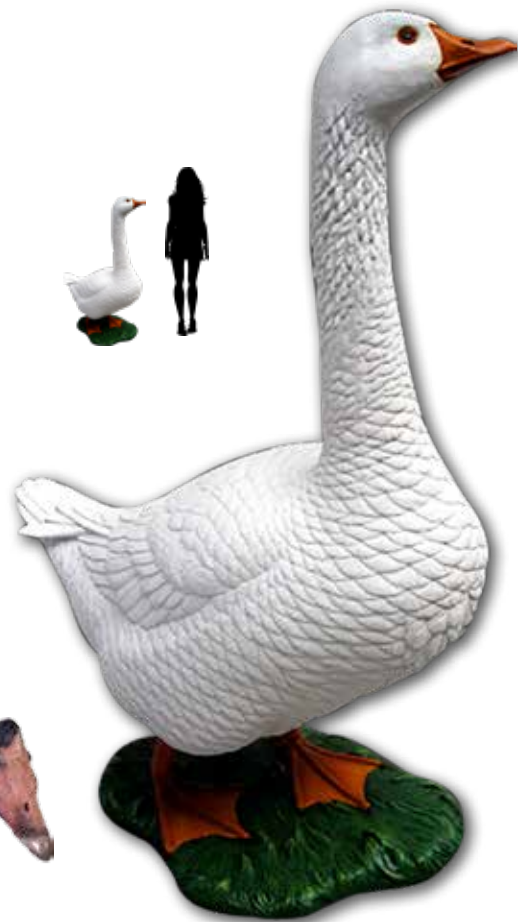

SEA CREATURES & NAUTICAL THEMING

WATER BIRDS

MAGPIE GOOSE - STANDING

080045
Goose - White Standing
L 61 x W 32 x H 87cm - 5.4kg

080045CL
Goose - Clear - Standing
L 61 x W 32 x H 87cm - 5.4kg

MAGPIE GOOSE - STANDING - ILLUMINATED

Designed to
Illuminate
from within

Add your
own light
Feature
240 Volt