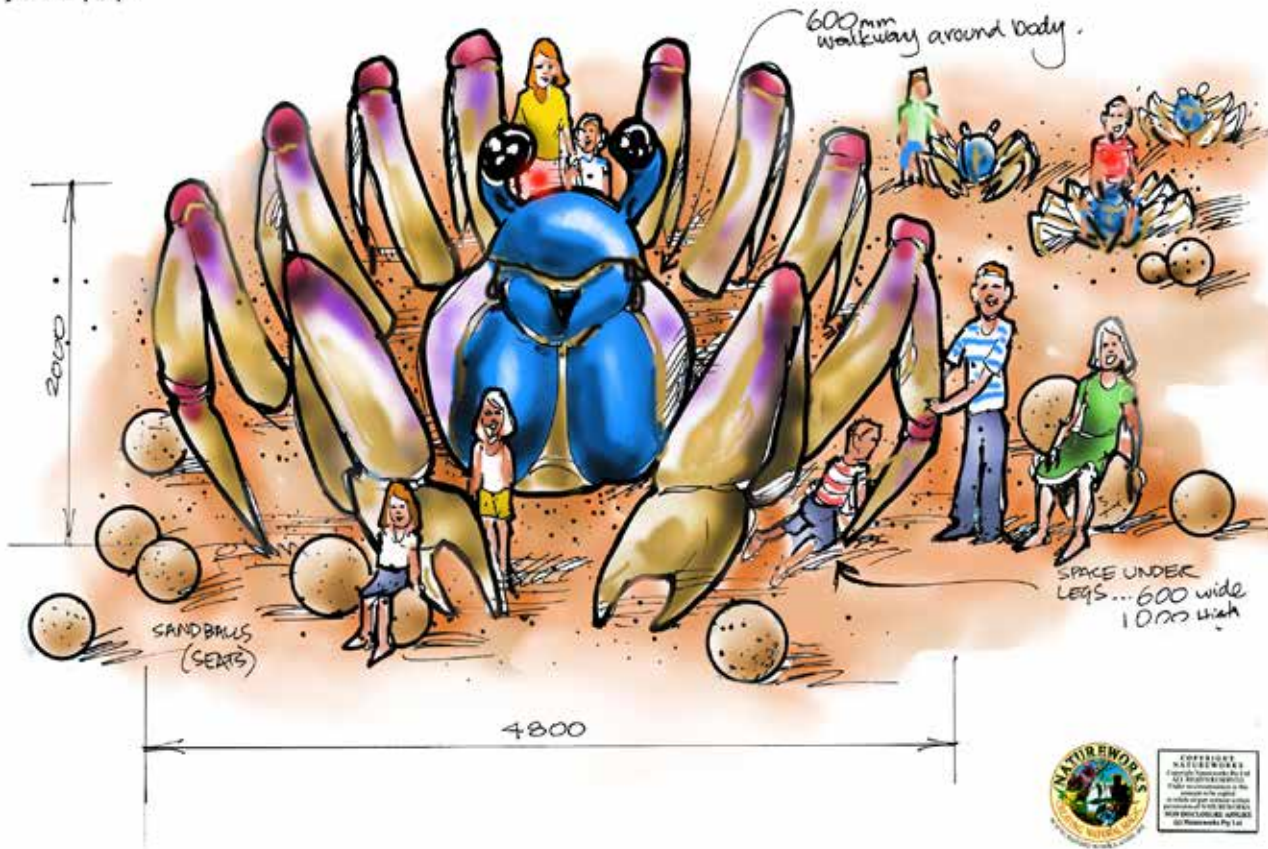

SEA CREATURES & NAUTICAL THEMING

MARINE INVERTEBRATES - CRABS

CRABS- GIANT FOR PLAY-
GROUNDS - WATER PLAY

Various Versions Available
- Custom designed and
manufactured

2mtr High
"SOLDIER CRAB"