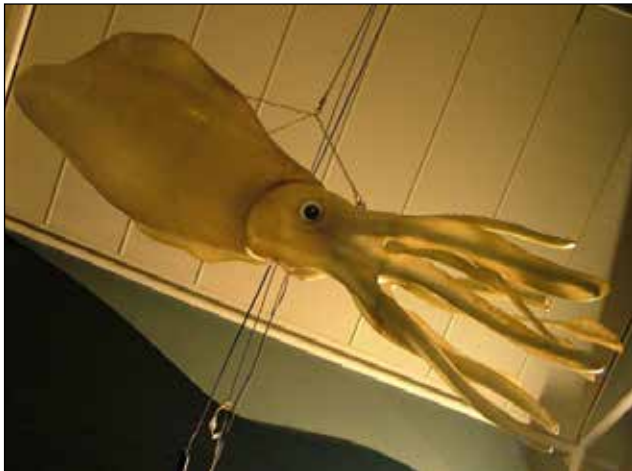

SEA CREATURES & NAUTICAL THEMING

MARINE INVERTEBRATES

OCTOPUS - WALL DECOR - IMPERIAL BRONZE

140096CZ
Octopus - Wall Decor
Greenish Bronze
L 72 x W 13 x H 63cm - 4.4kg

140096BZ
Octopus - Wall Decor
Imperial Bronze
L 72 x W 13 x H 63cm - 4.4kg

140096
Octopus - Wall Decor
Painted
L 72 x W 13 x H 63cm - 4.4kg

SEA CREATURES & NAUTICAL THEMING

SQUID LIGHT

This is a 5 metre long giant squid, which can be painted true to life or lit internally to become a colour changing light feature.

Day time view

Night time view

Jellyfish Chandelier

Option 1

Option 2

Option 3

Jellyfish Water fountain

SEA CREATURES & NAUTICAL THEMING