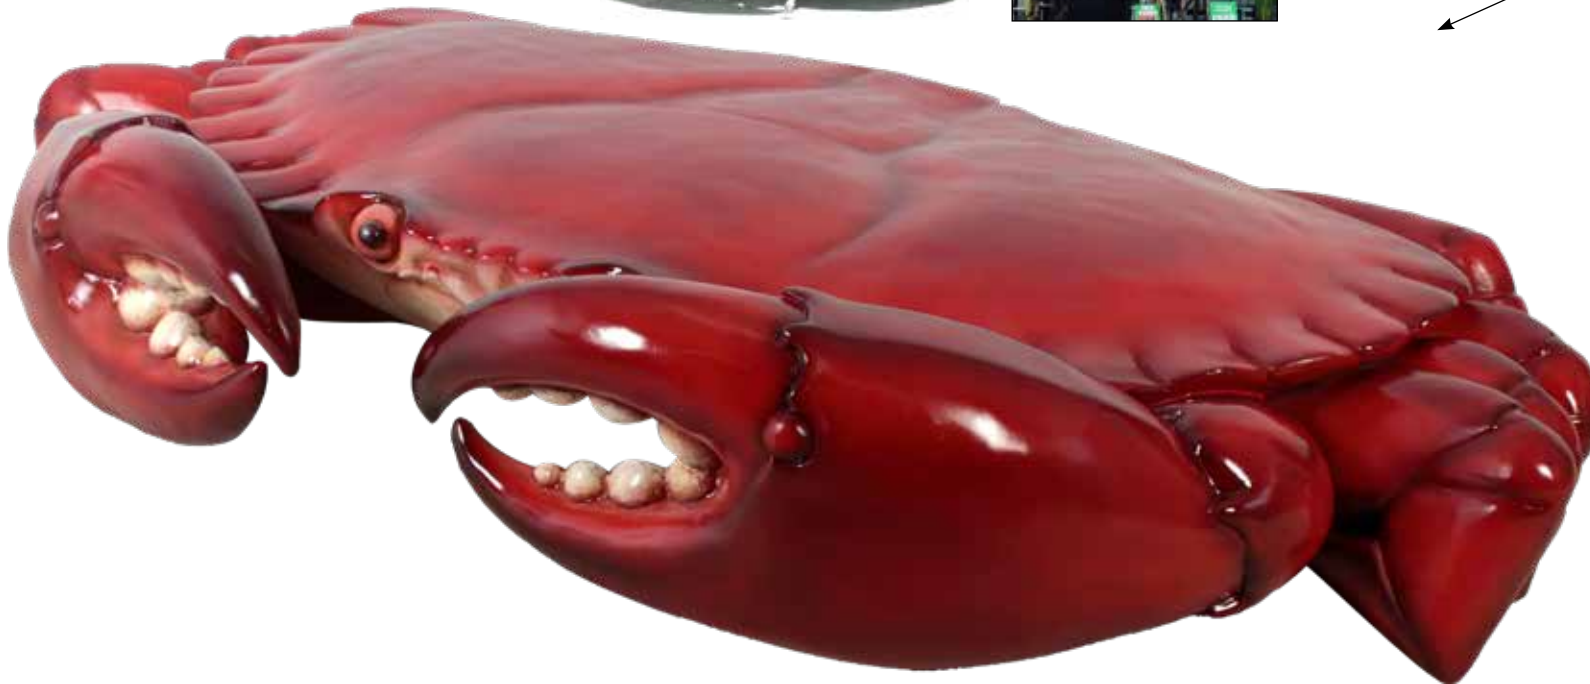

Catch a crab tourist attraction

Broadwater Parklands - Water Play

100013
Crab 6ft
L 189 x W 131 x H 39cm - 40.4kg

SEA CREATURES & NAUTICAL THEMING

MARINE INVERTEBRATES - CRABS

CRABS- GIANT FOR PLAY-
GROUNDS - WATER PLAY