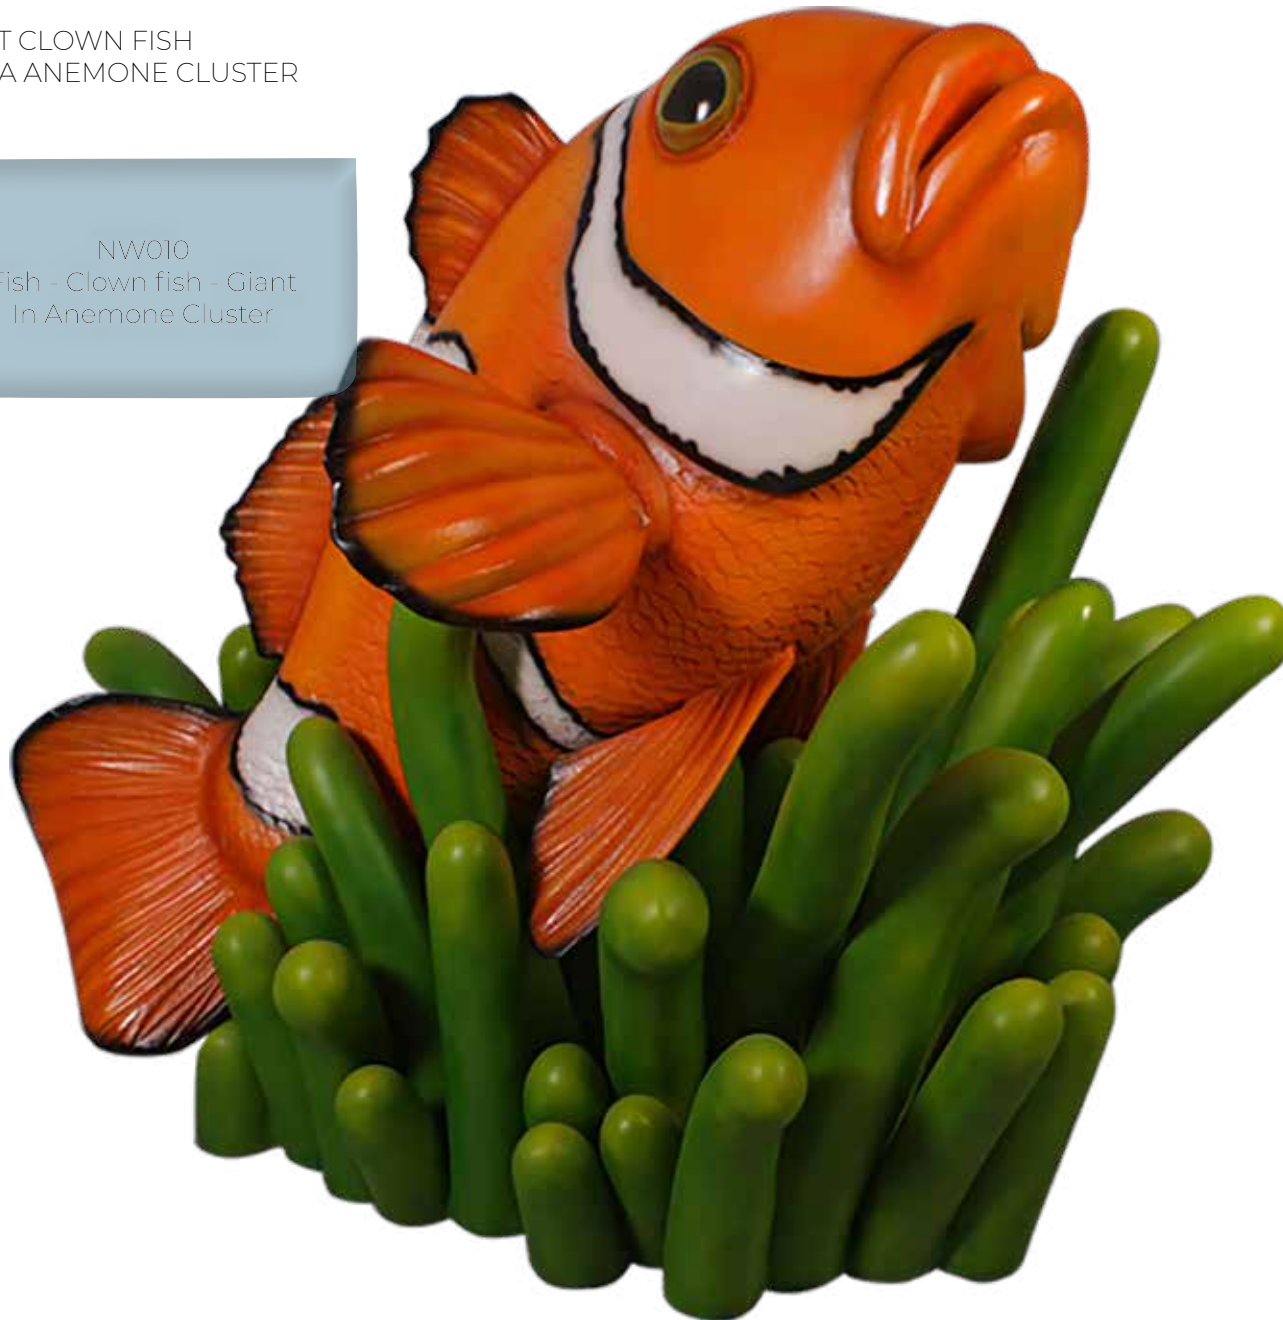

SEA CREATURES & NAUTICAL THEMING

GIANT CLOWN FISH
IN SEA ANEMONE CLUSTER

NW010
Fish - Clown fish - Giant
In Anemone Cluster

CLOWN FISH AVAILABLE IN
VARIOUS COLOURS