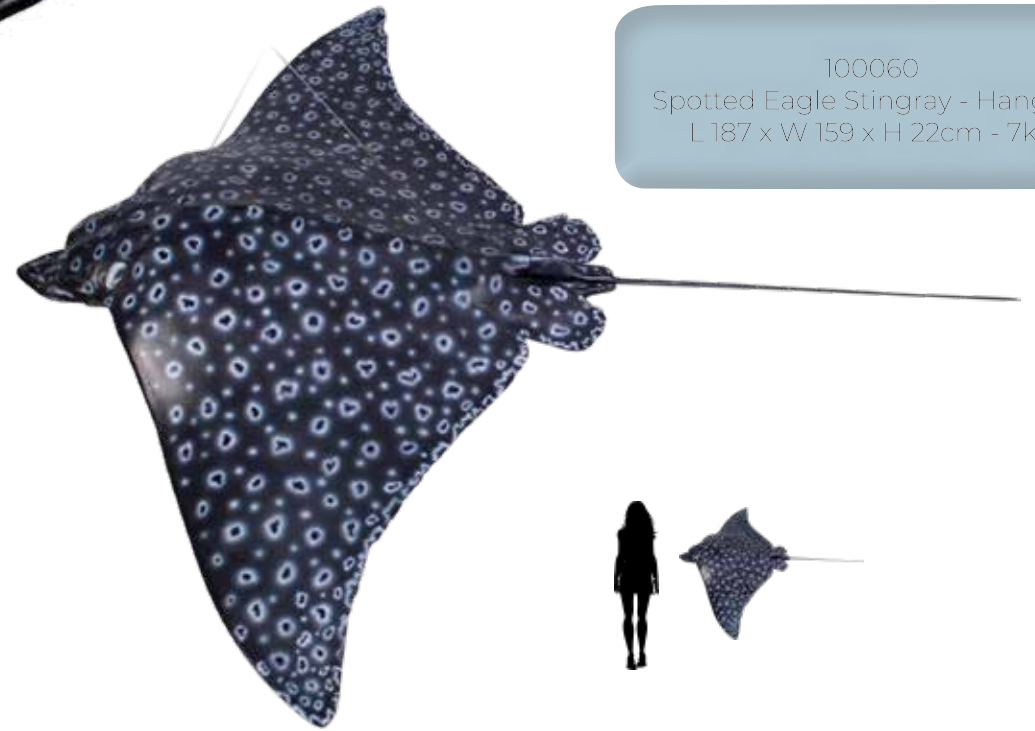

REFER TO OUR FROG AND TOAD CATALOGUE TO SEE OUR FULL RANGE AVAILABLE

SEA CREATURES & NAUTICAL THEMING

PLATYPUS

PLATYPUS CHARACTER

IDEAL WATER PLAY CHARACTER/MASCOT

100113
Platypus on Rock - Small
L 38 x W 20 x H 11cm - 1.3kg

PLATYPUS ON ROCK - SMALL

100115
Platypus on Rock - Large
L 52 x W 37 x H 16cm - 1.5kg

PLATYPUS ON ROCK - LARGE

SEA CREATURES & NAUTICAL THEMING

SPOTTED EAGLE RAY

100060
Spotted Eagle Stingray - Hanging
L 187 x W 159 x H 22cm - 7kg