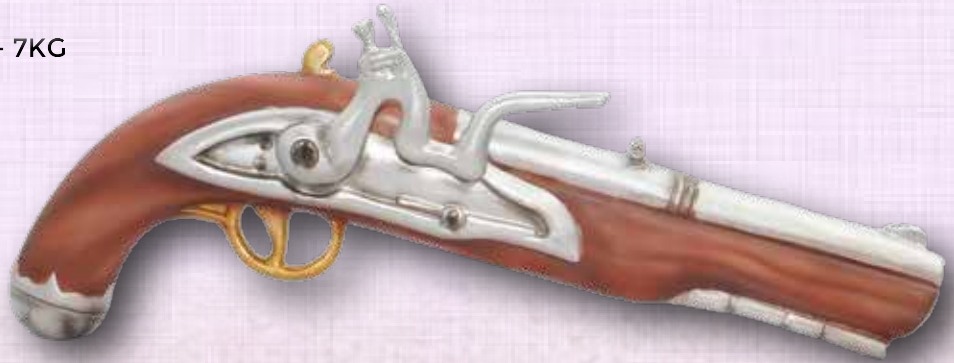

PIRATE THEMING HEAVY DUTY

PIRATE PISTOL
T-2505-6019- 40 X 5 X 20CM - 7KG

T - 2505-6019
Pirate Pistol
Full colour
L 40 x W 5 x H 20cm - 7kg