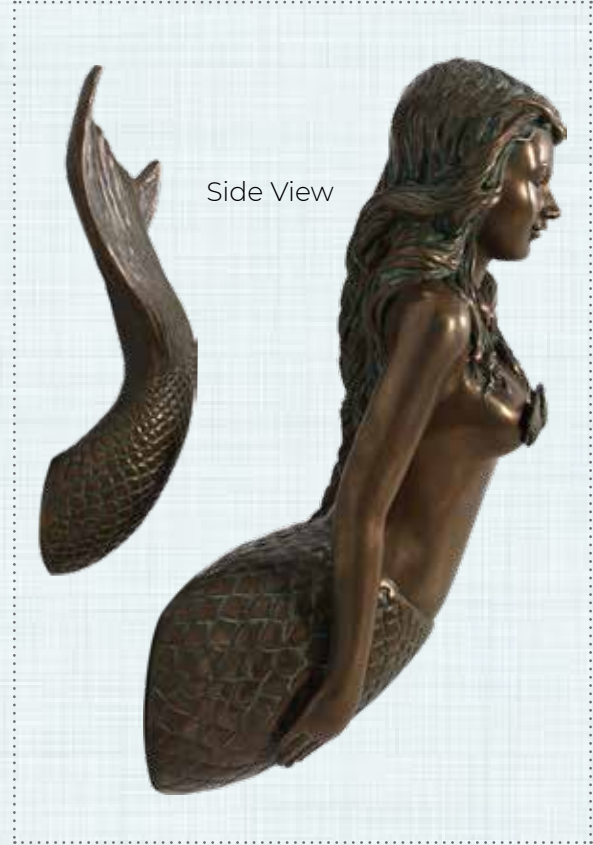

PIRATE THEMING

MERMAIDS

MERMAID WALL DECOR

NT0022
Mermaid Wall Decor
Greenish Bronze
L 43 x W 42 x H 86 cm - 7.7kg