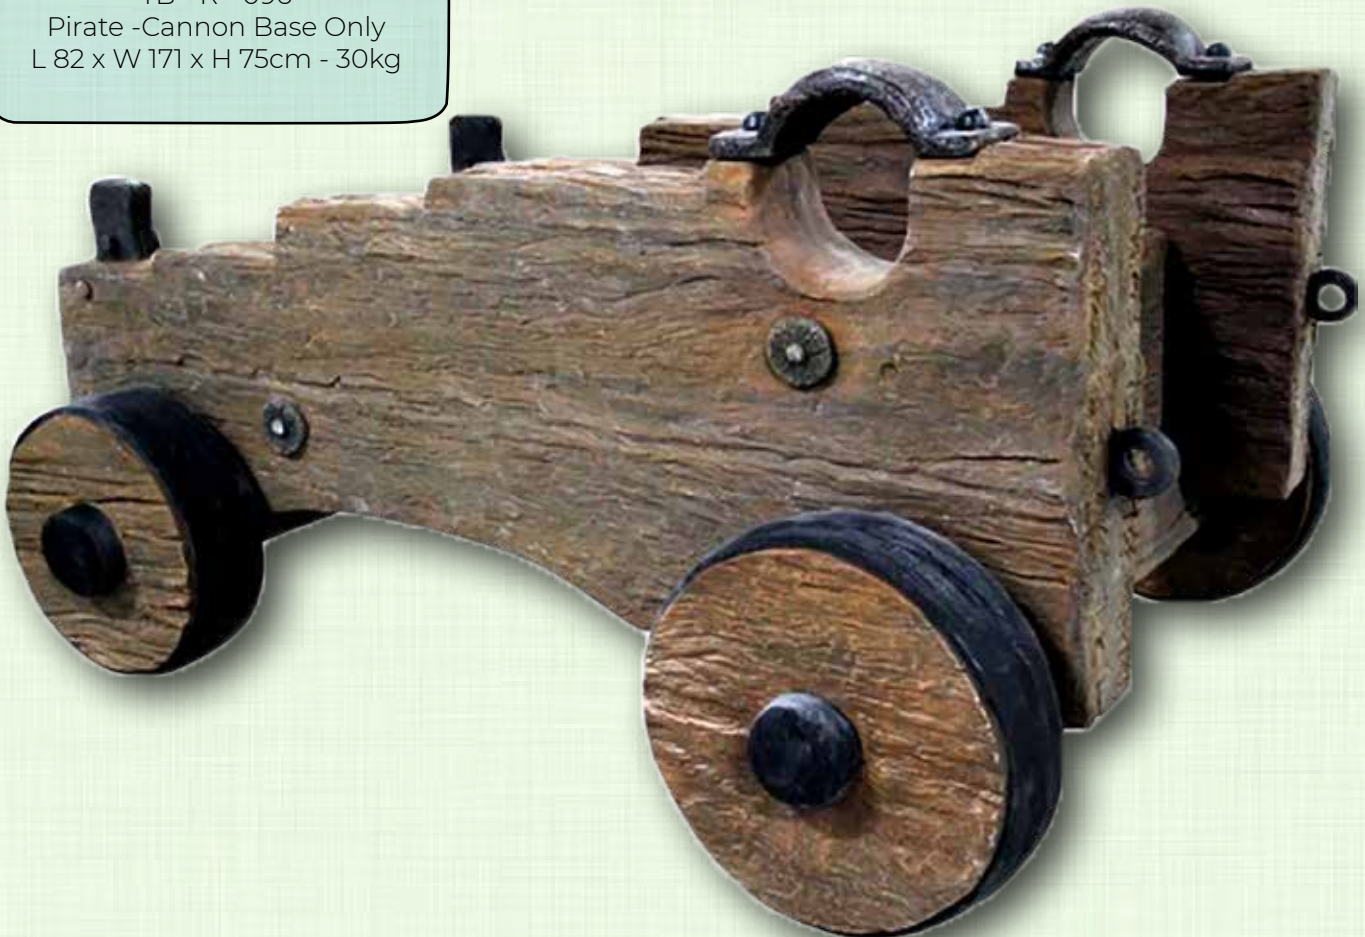

PIRATE - CANNON BASE ONLY
TB-R-096- L 82 X 171 X 75CM - 19KG

TB - R - 096
Pirate -Cannon Base Only
L 82 x W 171 x H 75cm - 30kg