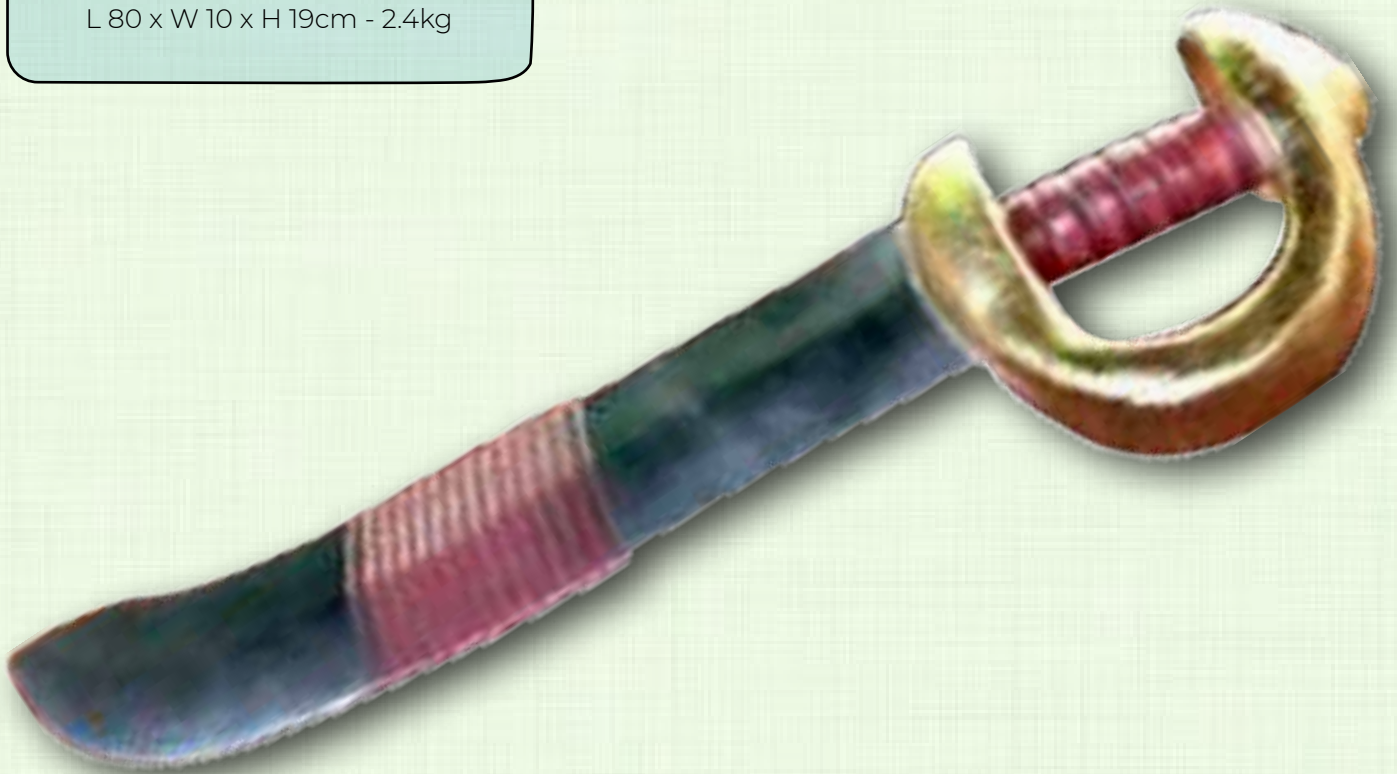

PIRATE THEMING HEAVY DUTY

PIRATE - SWORD
TB-C-068 - L 80 X 10 X 19CM -2.4KG

TB - C-068
Pirate - Sword
L 80 x W 10 x H 19cm - 2.4kg

NOTE: Products on this page may take 16 weeks delivery if item is not in stock