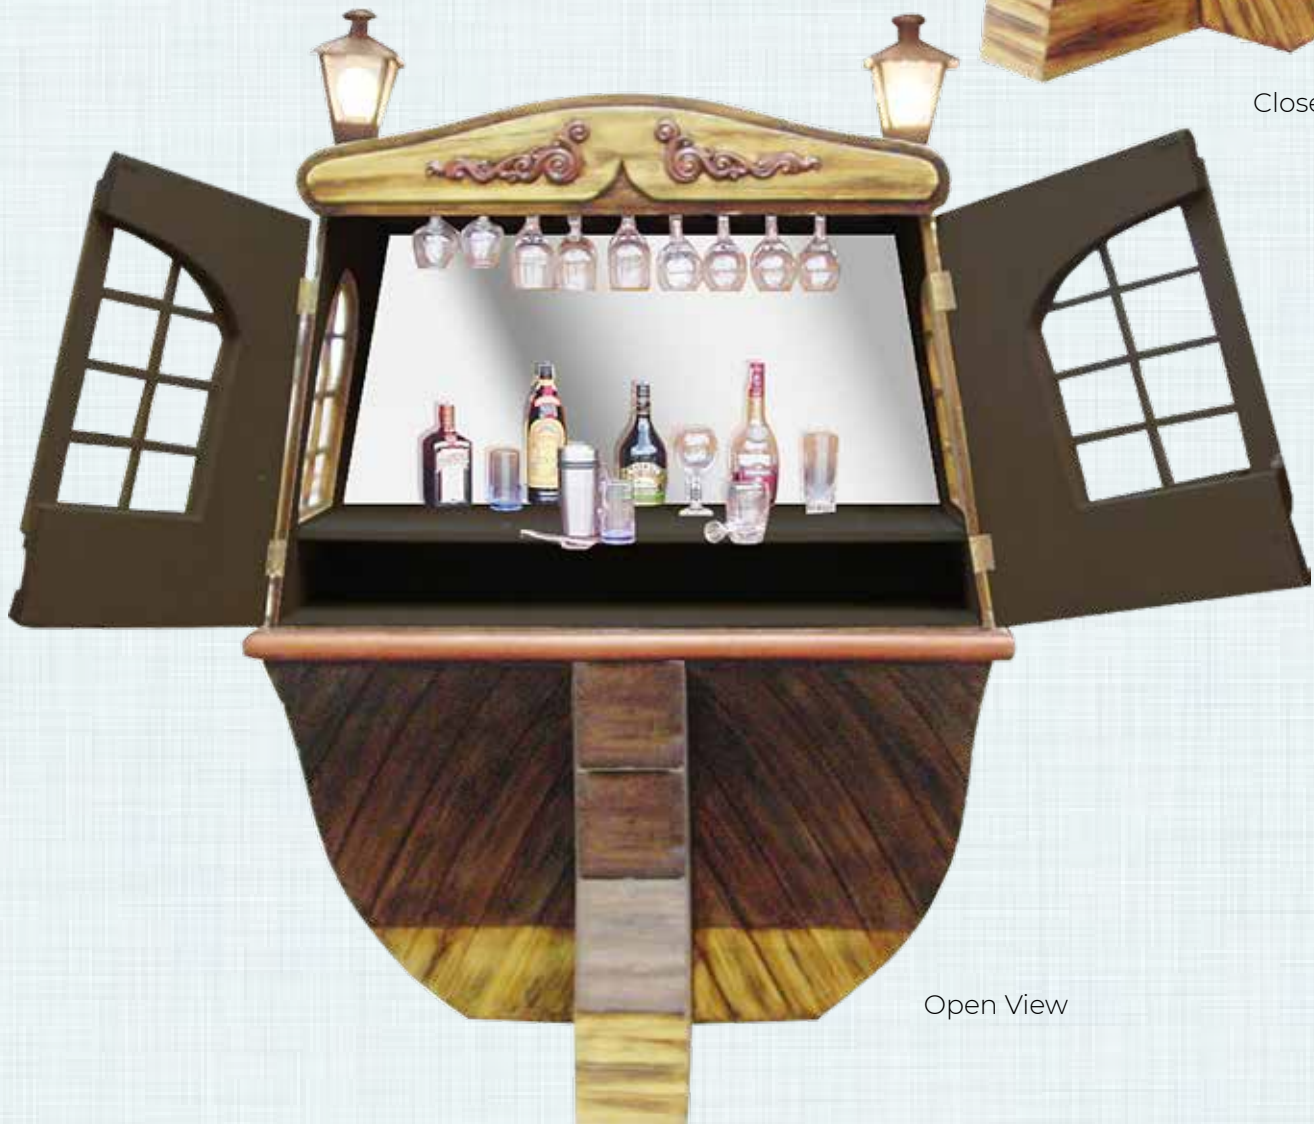

PIRATE THEMING

PIRATE BAR

GP-DF1755
Pirate Bar- GALLEON CABINET
6FT
L 137 x W 51 x H 182cm - 60kg

Closed View

Open View

PIRATE THEMING

PIRATE CAPTAINS BAR

GP-DF1750
Pirate Captains Bar