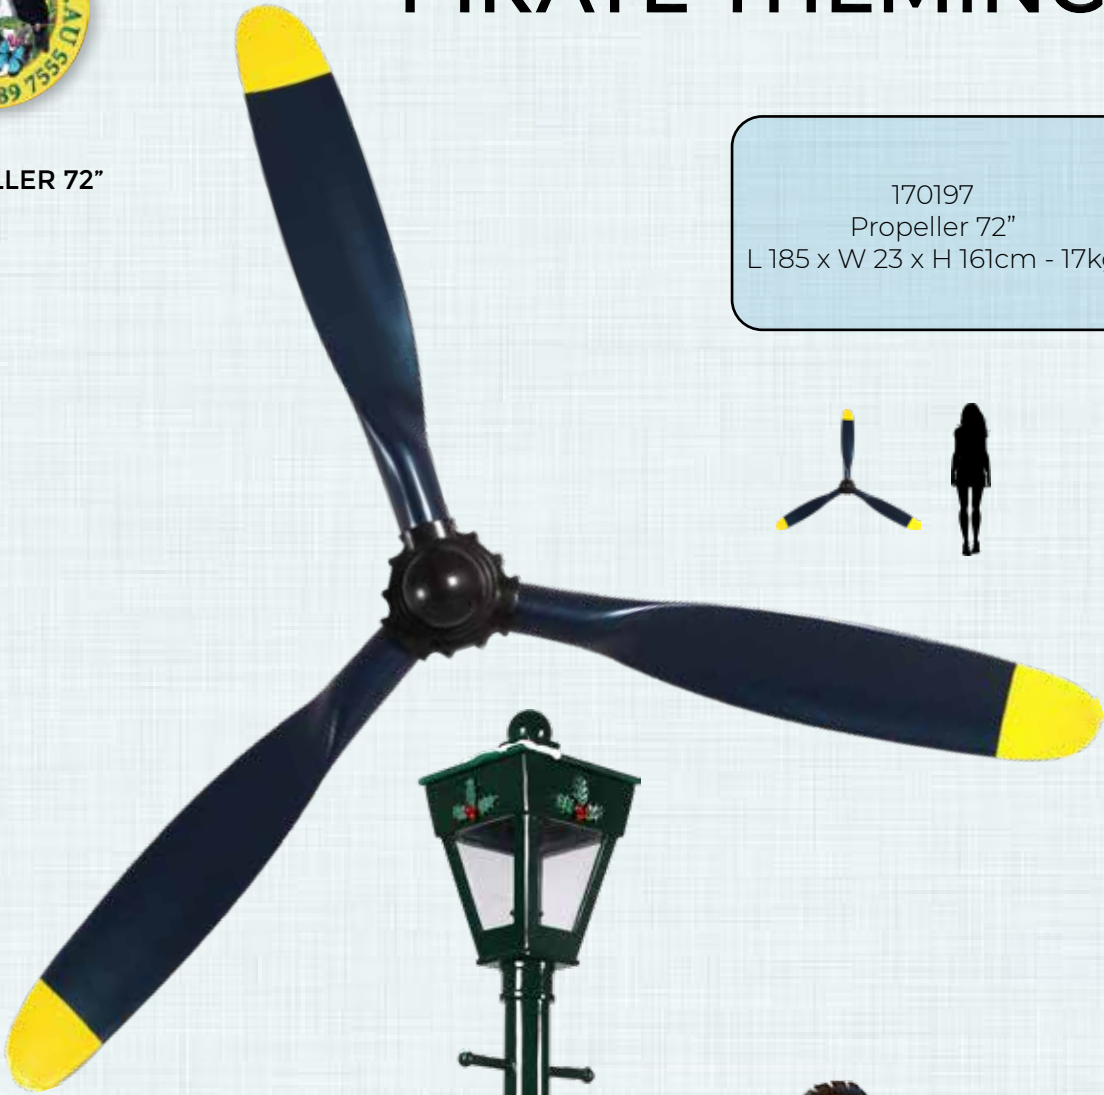

PIRATE STOOL

GP-DF1751
Pirate Captains Bar Stool
L 61 x W 46 x H 102cm - 10kg

PIRATE THEMING

PROPELLER 72"

170197
Propeller 72"
L 185 x W 23 x H 161cm - 17kg

LAMP POST

180120
Lamp Post
With internal Wiring and Plug
(U.K)
L 32 x W 32 x H 213cm - 11.5kg