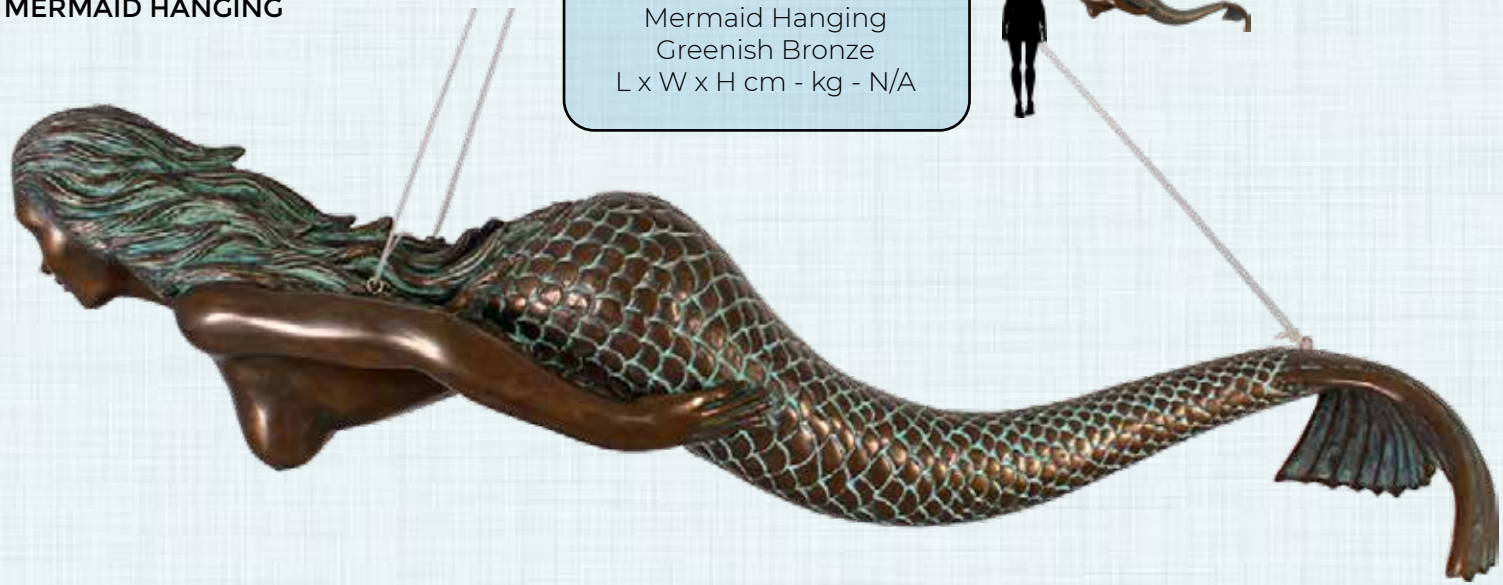

MERMAID HANGING

NT0016
Mermaid Hanging
Greenish Bronze
L x W x H cm - kg - N/A