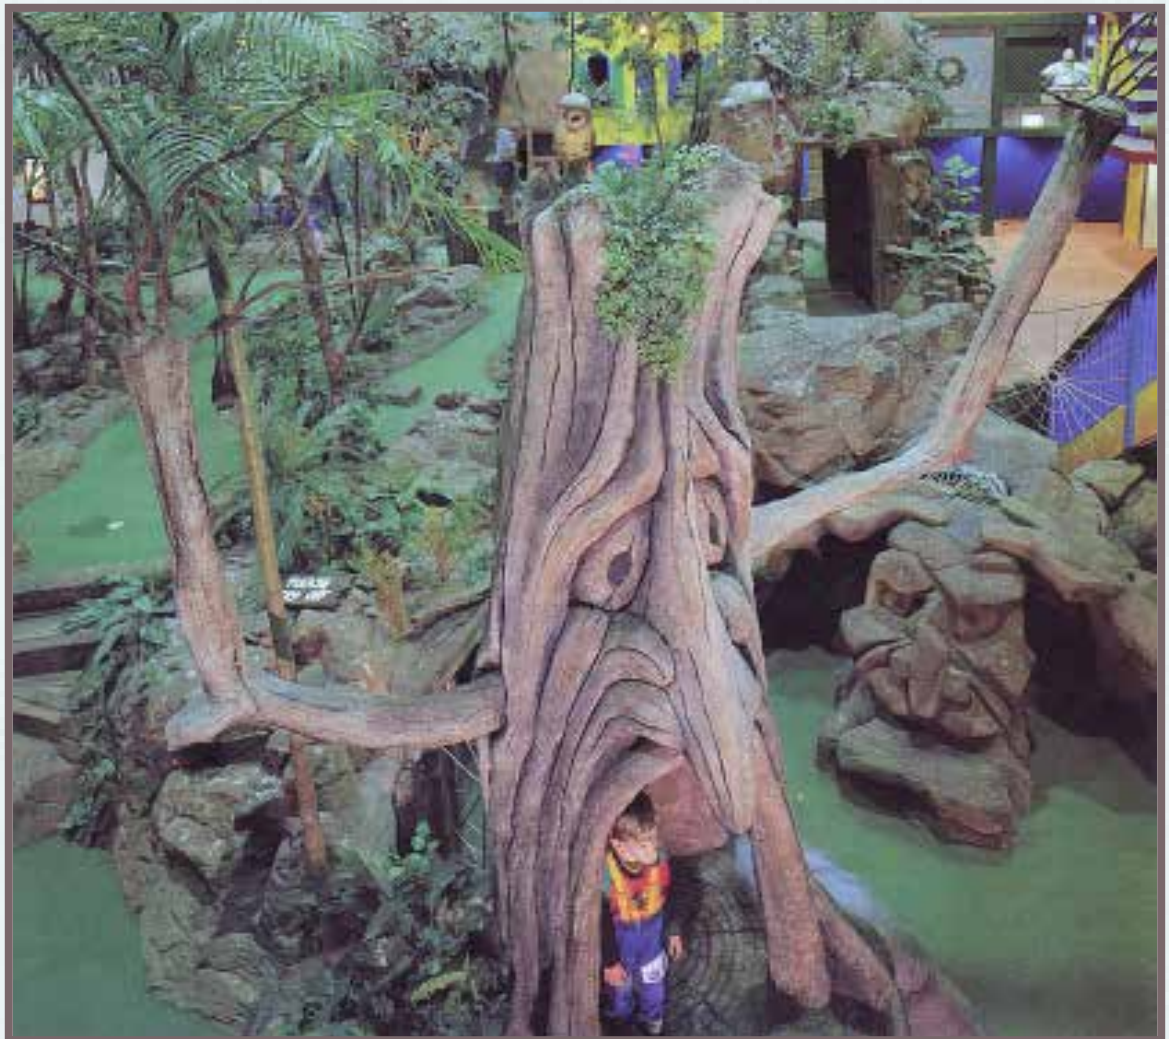

TREES

WE CAN BUILD ANYTHING

Theming Product

Custom Build

Any Size Tree is Available

These Character Trees were made as features in playgrounds and mini golf courses