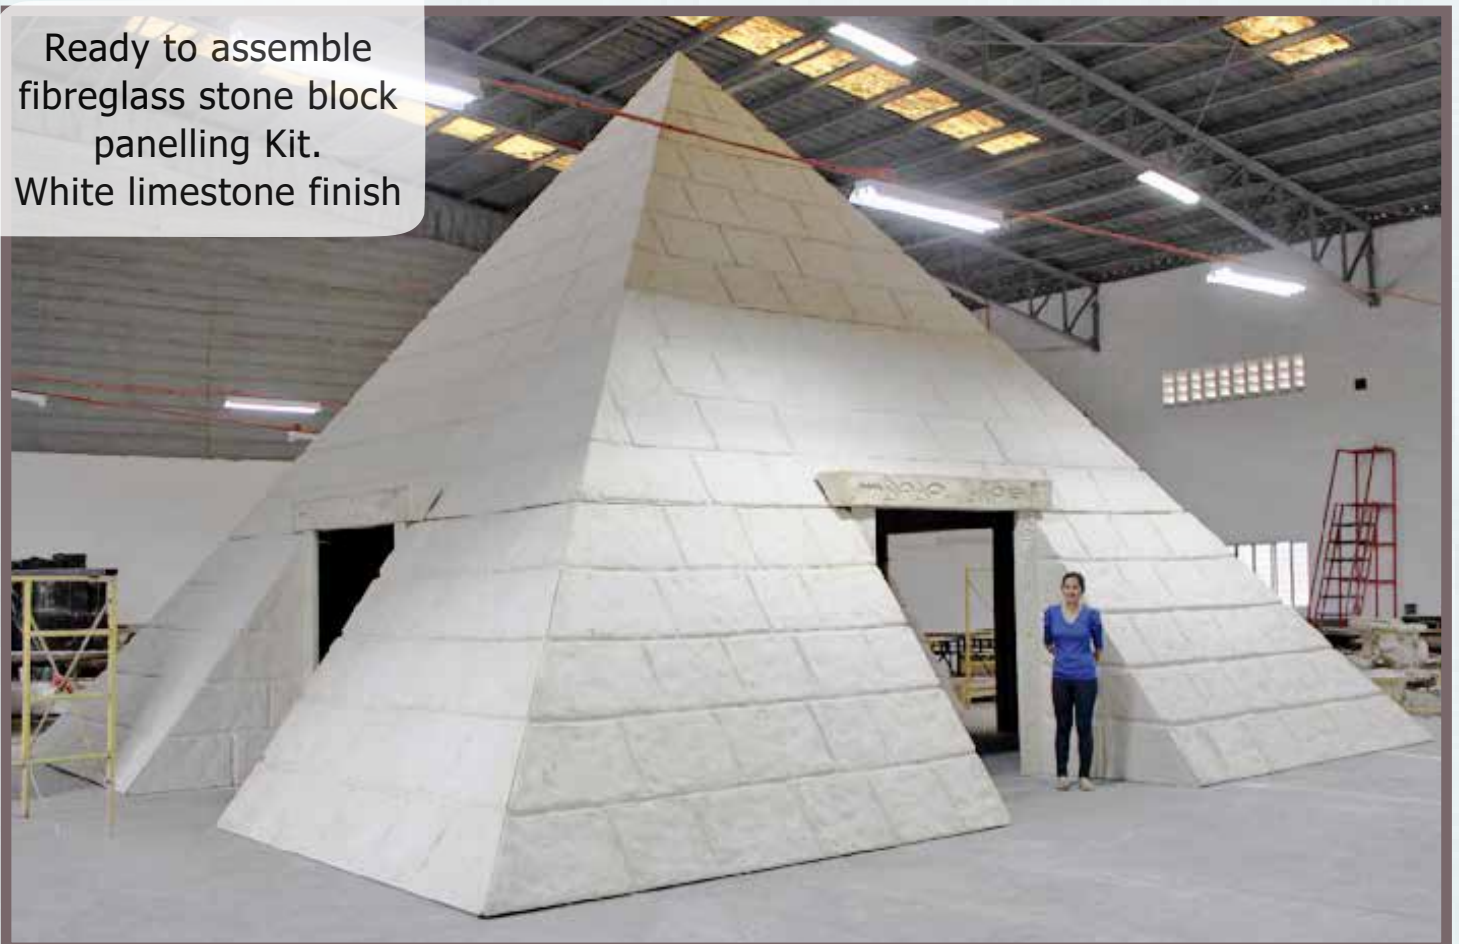

The sphinxes and bases shown above are available separately and are also available in gold & silver leaf finish for indoor use.

Ready to assemble
fibreglass stone block
panelling Kit.
White limestone finish