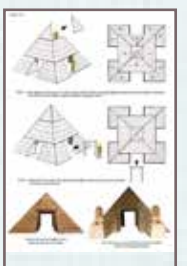

PYRAMID - 9.4M Base

PYRAMID - 7M Base

Climb & Play Product

Extra Heavy Duty Version

Available Now - Stock Item

Ready to assemble
fibreglass stone block
panelling Kit.
Painted Version

Page 1

Page 2