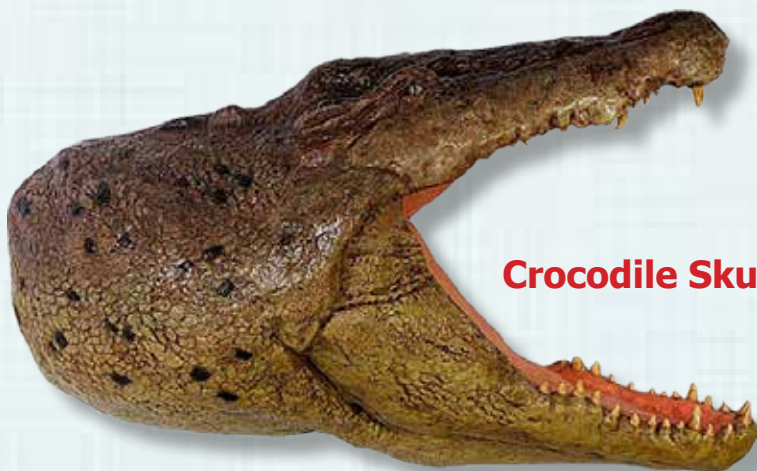

Phascolonous Wombat
- Extinct Megafauna
L 140 x W 54 x H 86cm - 15kg

This is a sculpture of the Australian extinct megafauna Giant - Phascolonous Wombat

12FT CROCODILE

mouth closed

Climb & Play Product

Extra Heavy Duty Version

Discount if 3 or more panels are purchased

100071

Panel - Crocodile Skin
Wall or Ceiling Panel
Indoor / Outdoor
L 220 x W 10 x H 121cm - 28kg

Crocodile Skull & Head

110086

Crocodile Head Wall Plaque
Australian - 18ft Saltwater
L-28 x W-36 x H-80cm - 10.52kg