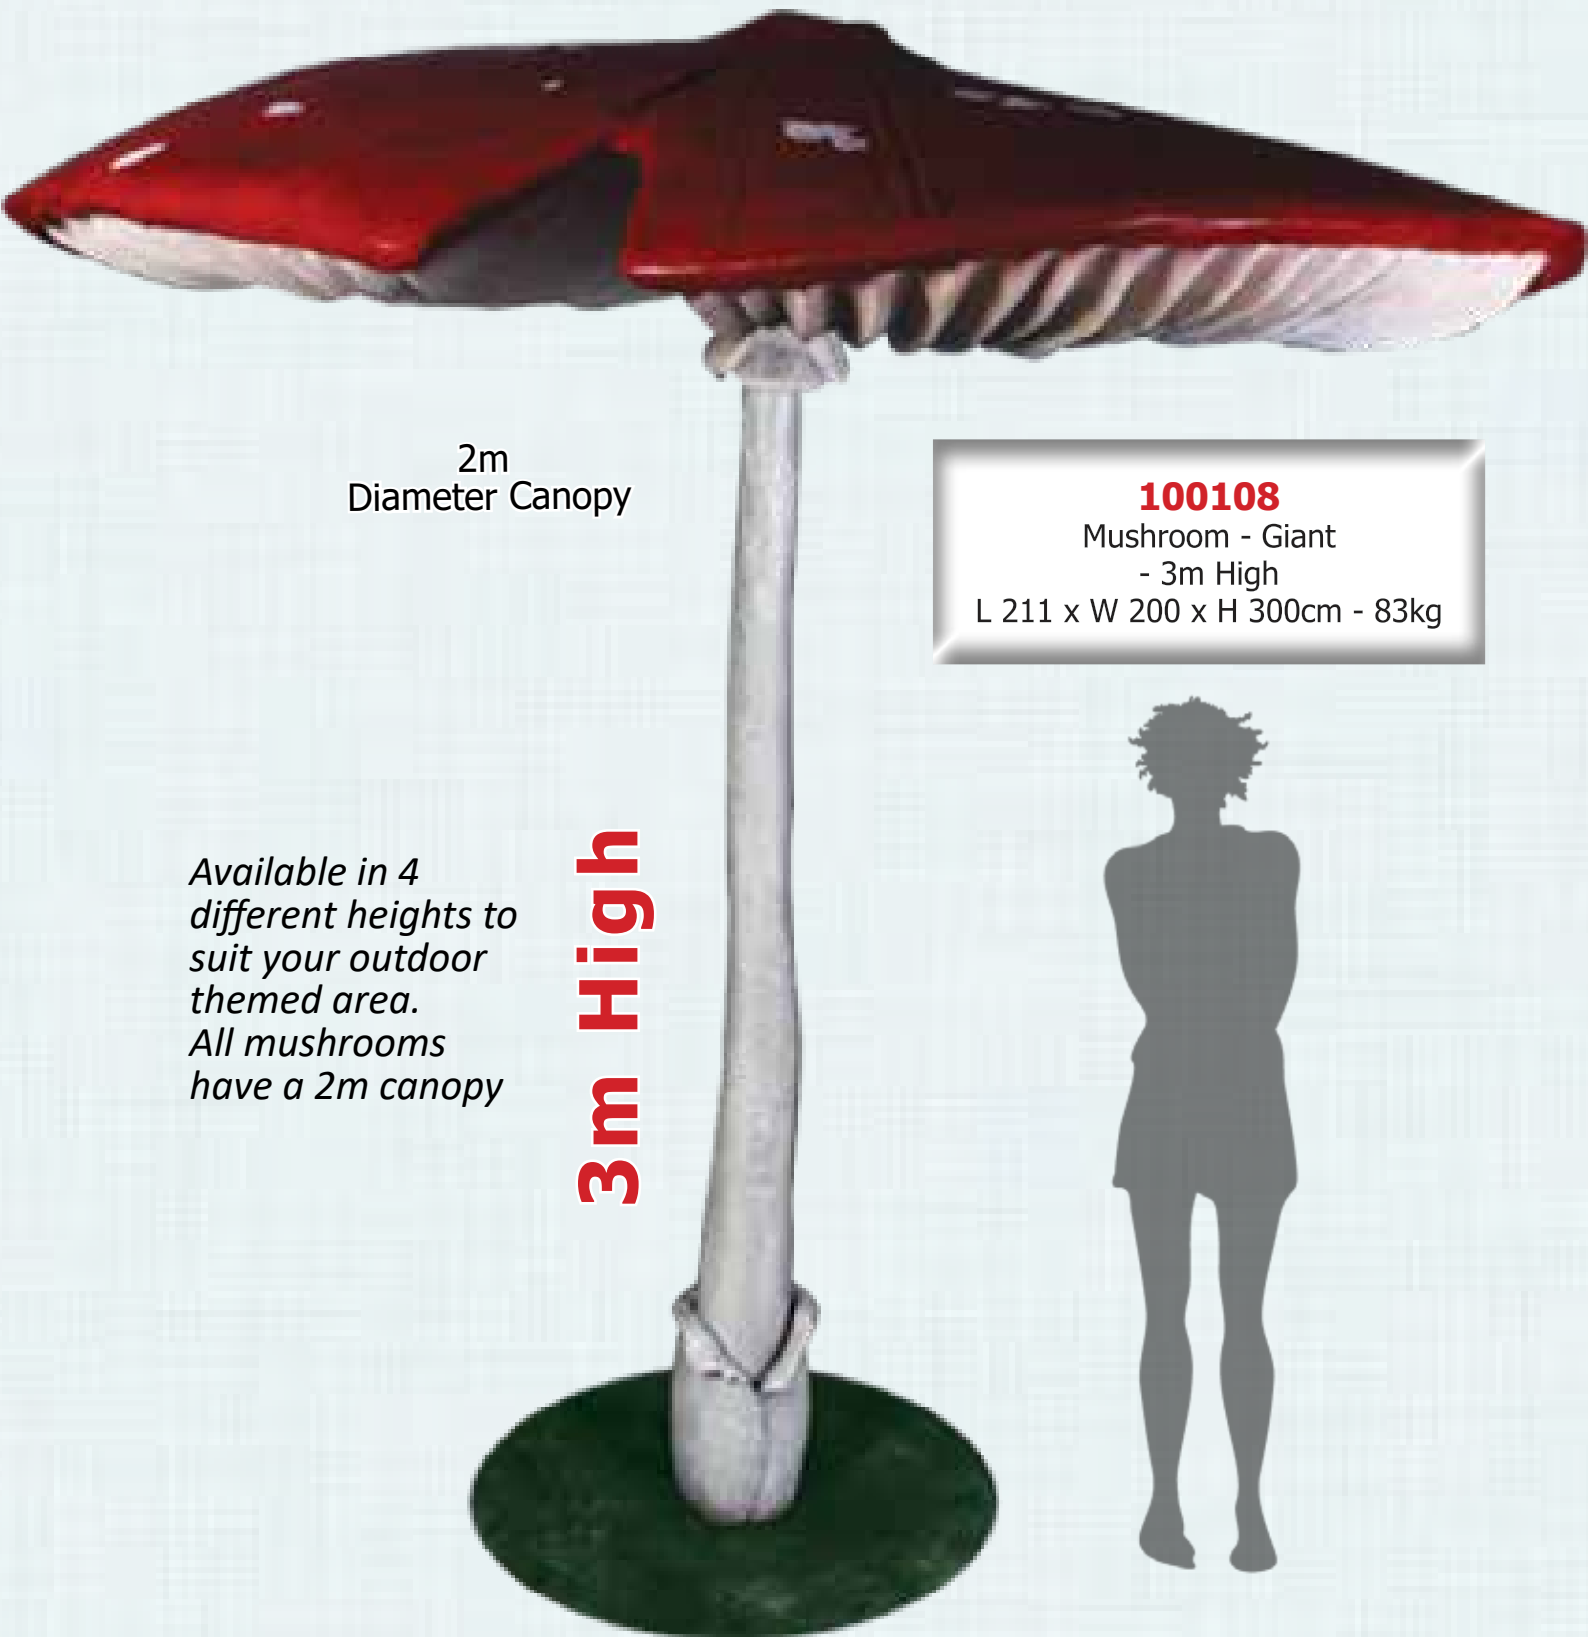

090019

White Breasted Sea Eagle - on Post
L 40 x W 20 x H 60cm - 3kg

*White Breasted Sea
Eagle On Post*

FAIRY ON MUSHROOM

Theming Product

Extra Heavy Duty Version

Available Now - Regular Stock Item

140064

Fairy on Mushroom
L 80 x W 57 x H 123cm - 28kg

GIANT MUSHROOM CUBBY

MUSHROOM CUBBY

INTERNAL SEATING

150011
Mushroom Cubby
L 231 x W 229 x H 199cm - 276kg

GIANT MUSHROOM

with Base - 3 m High

Theming Product

Available in 4 Heights

Available Now - Stock Item

2m
Diameter Canopy

100108
Mushroom - Giant
- 3m High
L 211 x W 200 x H 300cm - 83kg

*Available in 4
different heights to
suit your outdoor
themed area.
All mushrooms
have a 2m canopy*