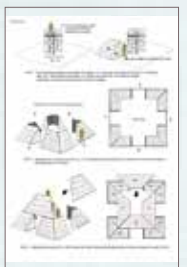

PYRAMID - 9.4M Base

PYRAMID - 7M Base

Climb & Play Product

Extra Heavy Duty Version

Available Now - Stock Item

Ready to assemble
fibreglass stone block
panelling Kit.
Painted Version

Page 1

Page 2