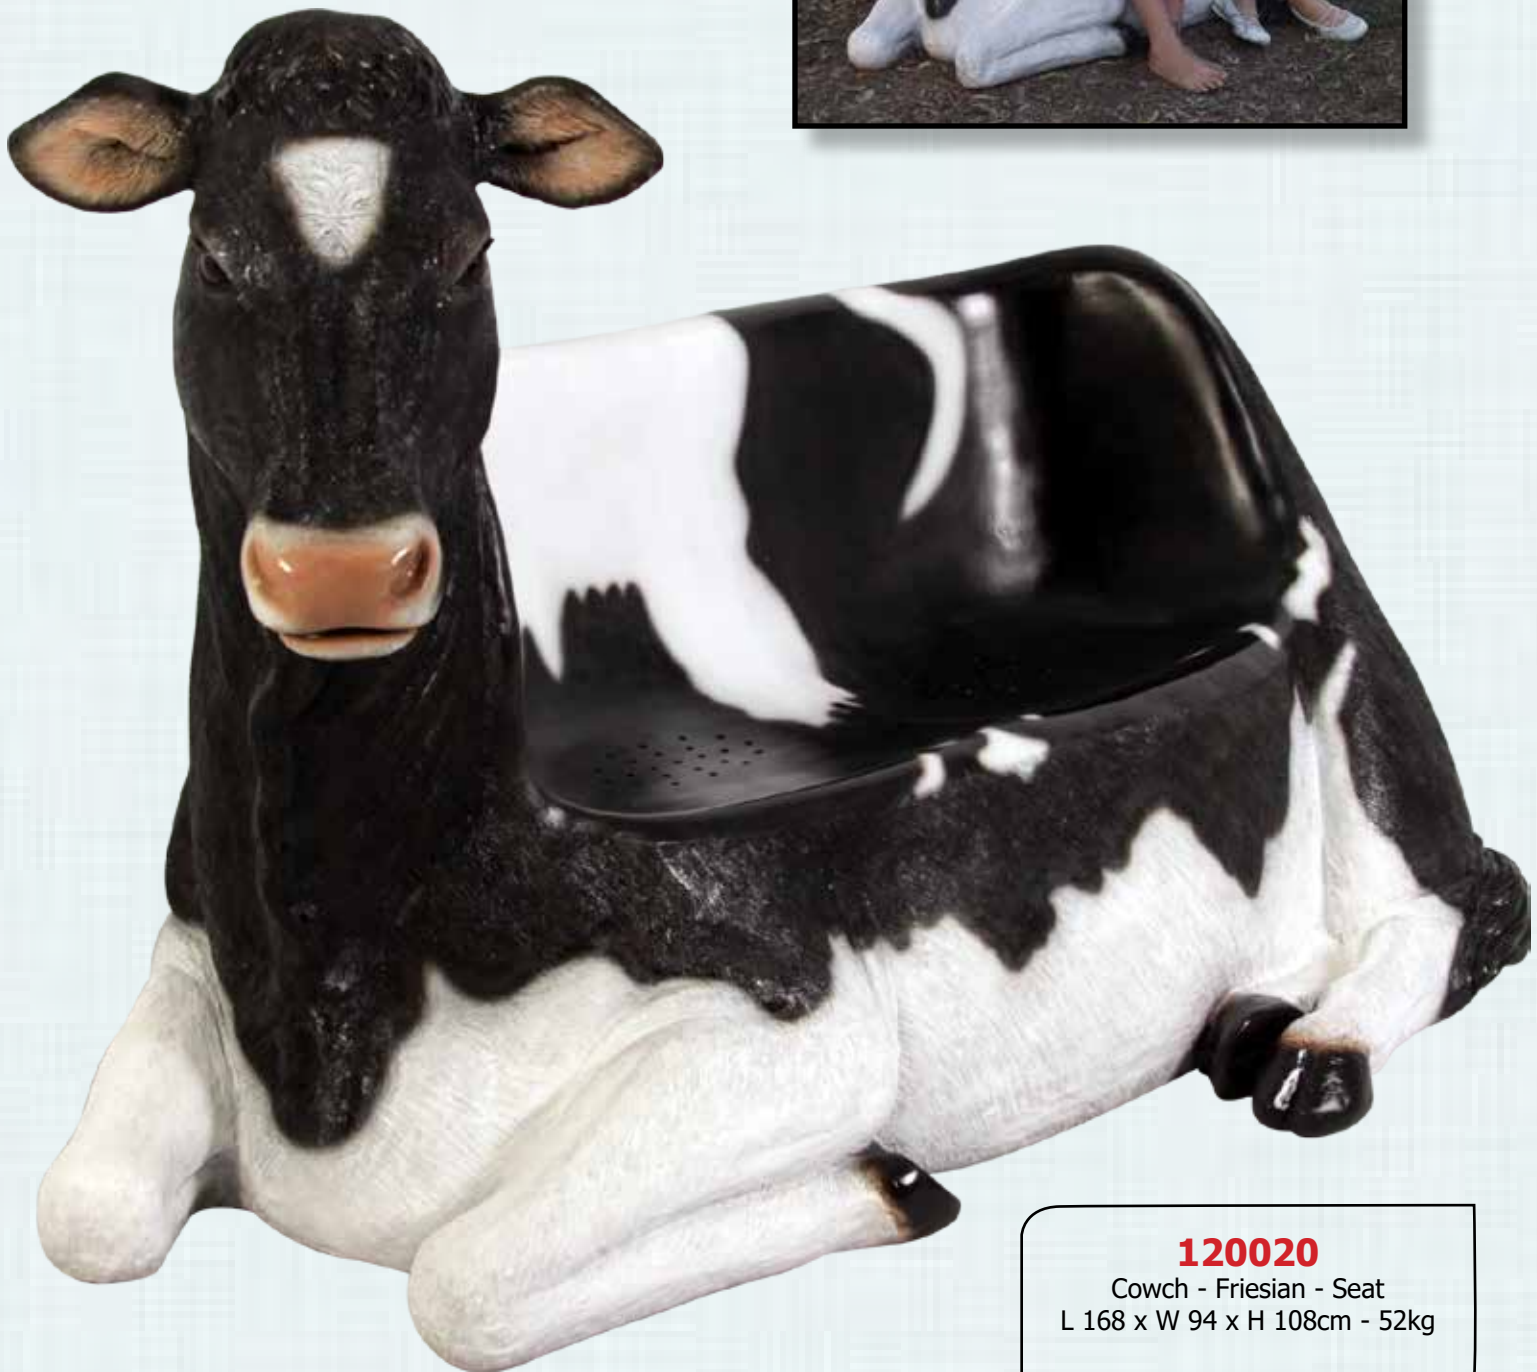

Snail -Giant Female

L 46 x W 24 x H 49cm - 2.8kg

UNICORN SETTEE

FANTASY UNICORN SEAT

140001

Unicorn Seat

L 178 x W 73 x H 118cm - 37kg

COWCH

ANIMAL SEATS

COWCH - FRIESIAN SEAT

120020
Cowch - Friesian - Seat
L 168 x W 94 x H 108cm - 52kg

ZEBENCH

ANIMAL SEATS

ZEBENCH - ZEBRA SEAT

120058

Zebench - Zebra Seat