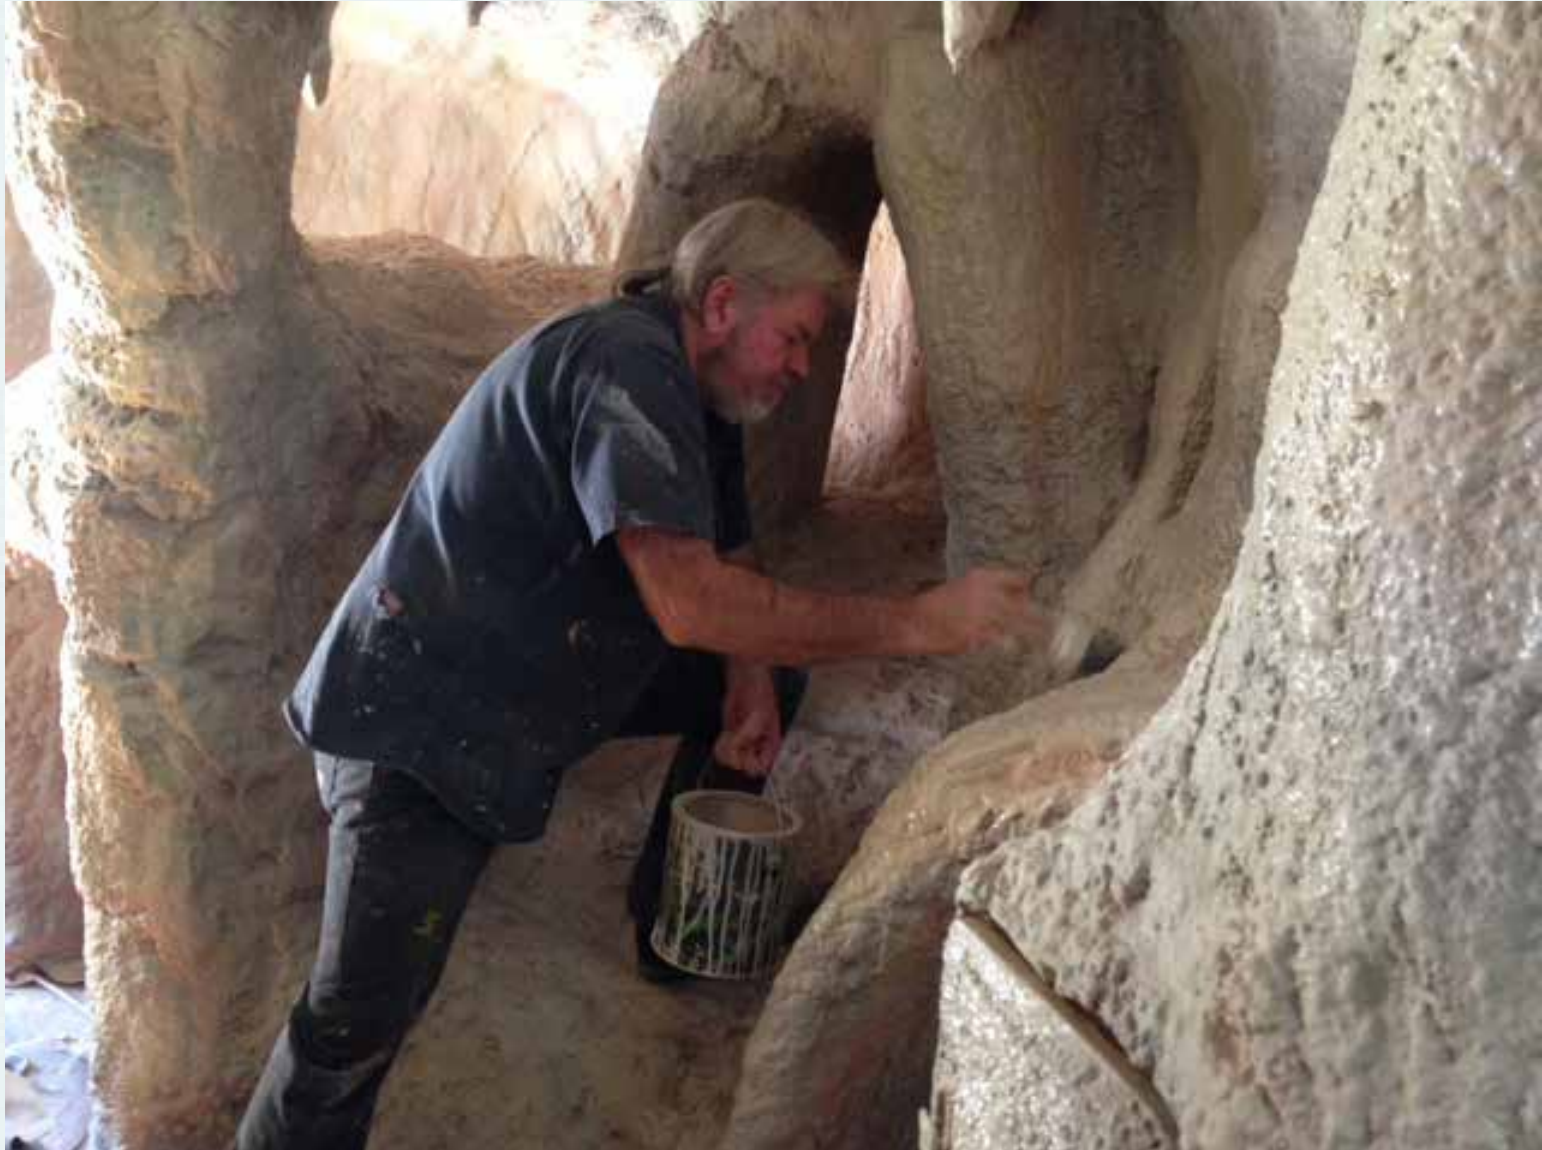

ROCKW
Panel Rock Climbing Wall
L 240 x W 199 x H 11cm - 38kg

Climb & Play Product
Extra Heavy Duty Version
Available Now - Stock Item

SNOW WHITE

THEMING DECOR PRODUCT

VARIOUS SURFACES

CUSTOM MADE TO ORDER

SNOWWHITE

Snow White Painted on Flat Panel

CLIMBING & CRAWLING BURROWS

The concrete burrows are elastomer lined to prevent sore heads

Theming Product

Discovery Tunnels are fun

Custom Build

These Burrows were a custom build for Currumbin Sanctuary's "Wild Island"

A series of "underground" concrete burrows were formed above the ground to avoid flooding, then partially buried. Poly carbonate dome peep holes admit sufficient light to enable children to navigate the burrows and to "gain their bearings" by standing and looking out. During their journey, children discover viewing windows into illuminated dioramas of the native Australian animals which dig burrows, such as wombats, bilbies, tortoises, platypus, bandicoots, snakes and more.