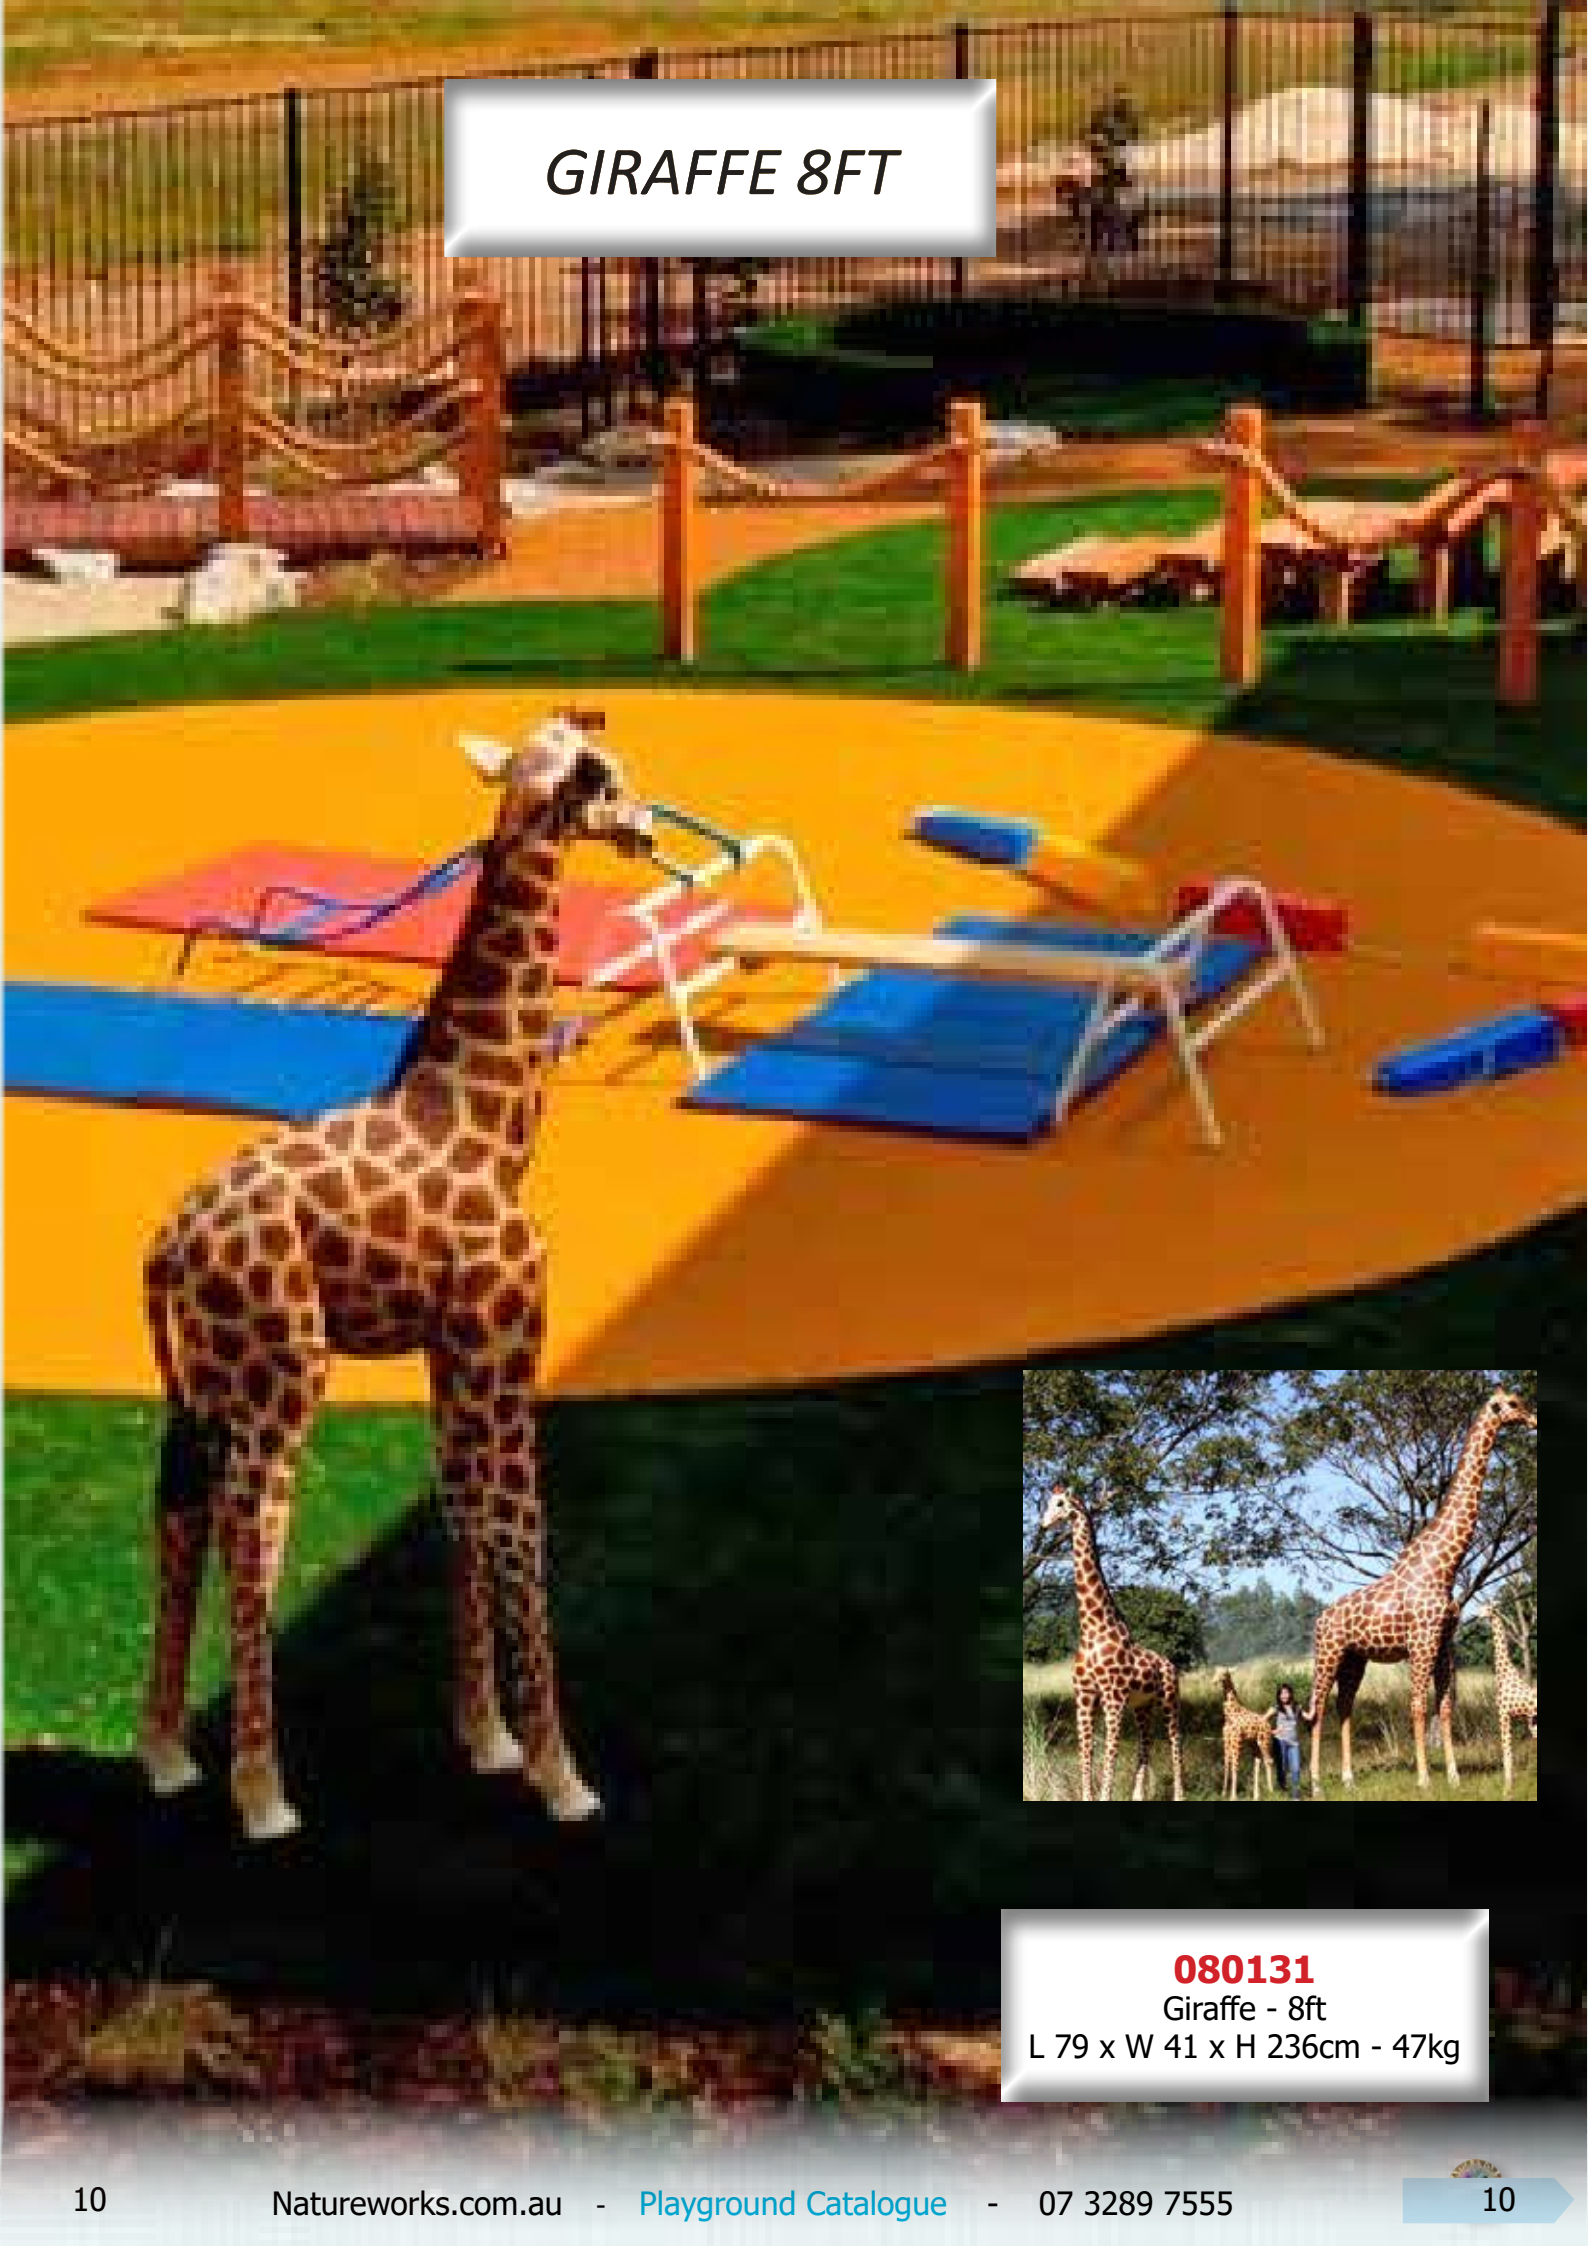

Realistic addition to any garden

Coming Soon

GIANT SNAKE PIT

Climb & Play Product

Extra Heavy Duty Version

Coming Soon

GIRAFFE 8FT

080131