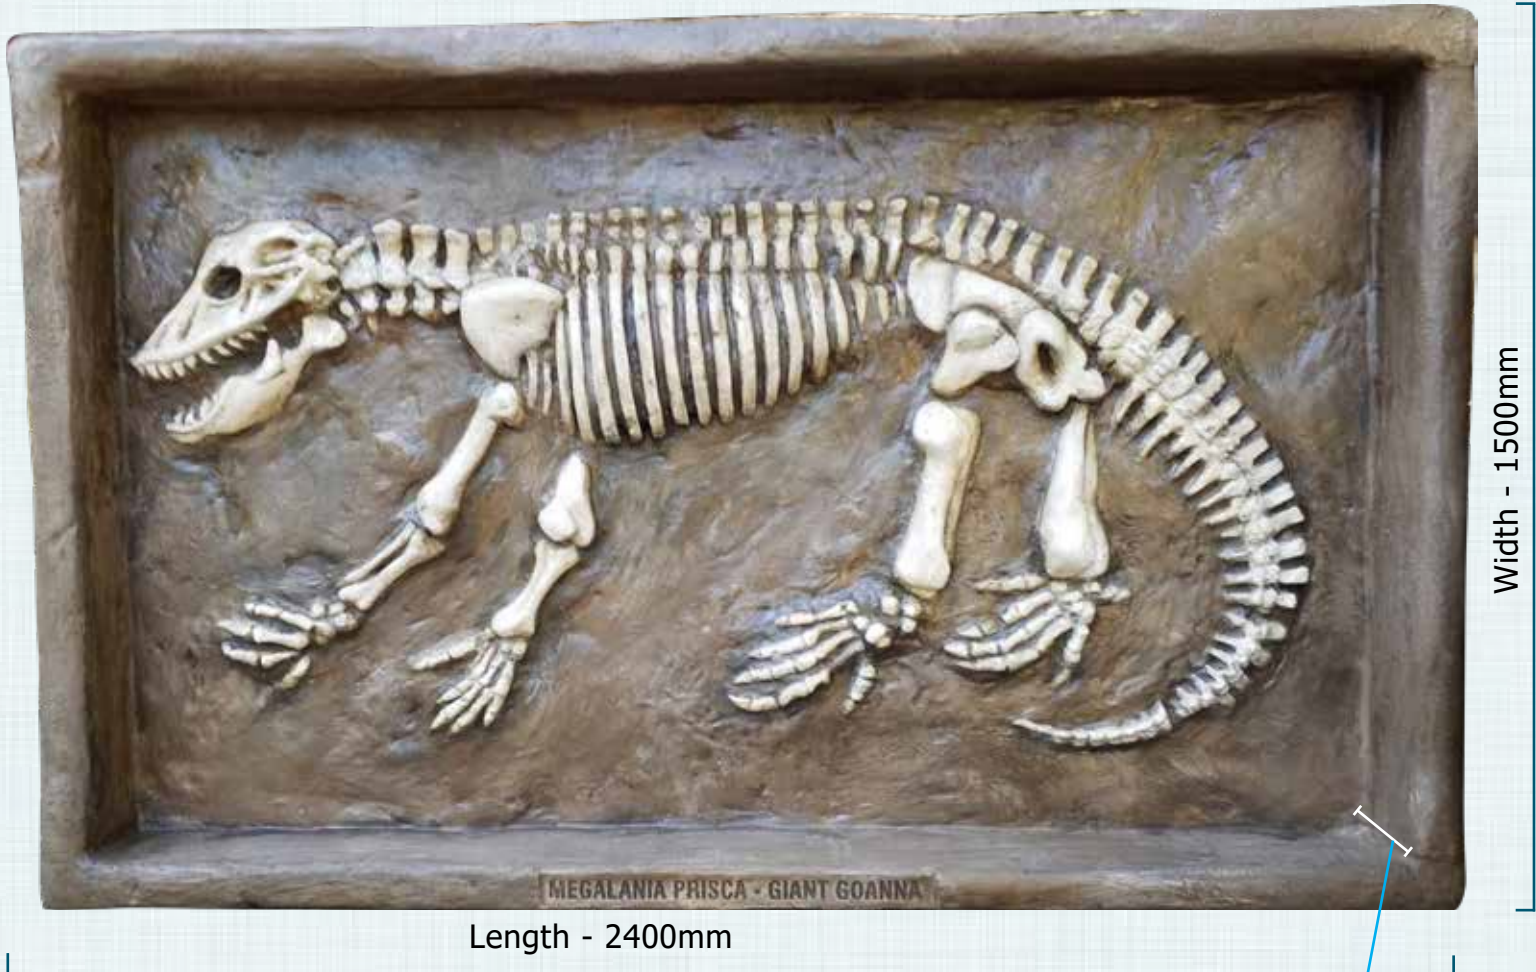

It is intended as an educational play piece for indoor / outdoor area to be used as an exploratory dig for young palaeontologists to explore.

Note - This Fossil Dig is shown vertically as they are an attractive wall decor, but it is also intended for horizontal use buried with sand.

**THYLACOLEO CARNIFEX - MARSUPIAL LION
FOSSIL DIG SANDPIT**

**Height of sandpit
Wall Sides - 190mm**

Width - 1100mm

Length - 1800mm

Length 1800mm x Width 1100 mm x Depth ? - Weight Approx 30kg

Thylacoleo Carnifex - Marsupial Lion sandpit is designed with a border to enable it to be filled with sand. This is to provide children with an interactive discovery play piece whereby the hidden skeleton can be gradually uncovered with brushes and spades.

NWFDTC

Thylacoleo Carnifex
Marsupial Lion
Fossil Dig Sandpit
L 180 x W 110 x H 19cm - 40kg

Note - This Fossil Dig is shown vertically as they are an attractive wall decor, but it is also intended for horizontal use buried with sand.

FOSSIL DIGS

MEGALANIA PRISCA - GIANT GOANNA FOSSIL DIG SANDPIT

Megalania Prisca - Giant Goanna Fossil Dig Sandpit is designed with a border to enable it to be filled with sand. This is to provide children with an interactive discovery play piece whereby the hidden skeleton can be gradually uncovered with brushes and spades.