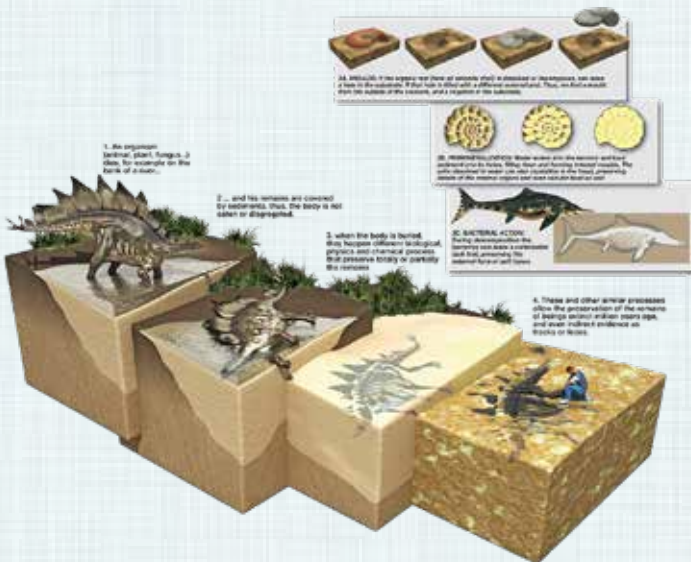

PREHISTORIC WALL DECOR

FOSSIL DIG SANDPIT - COMPLETED