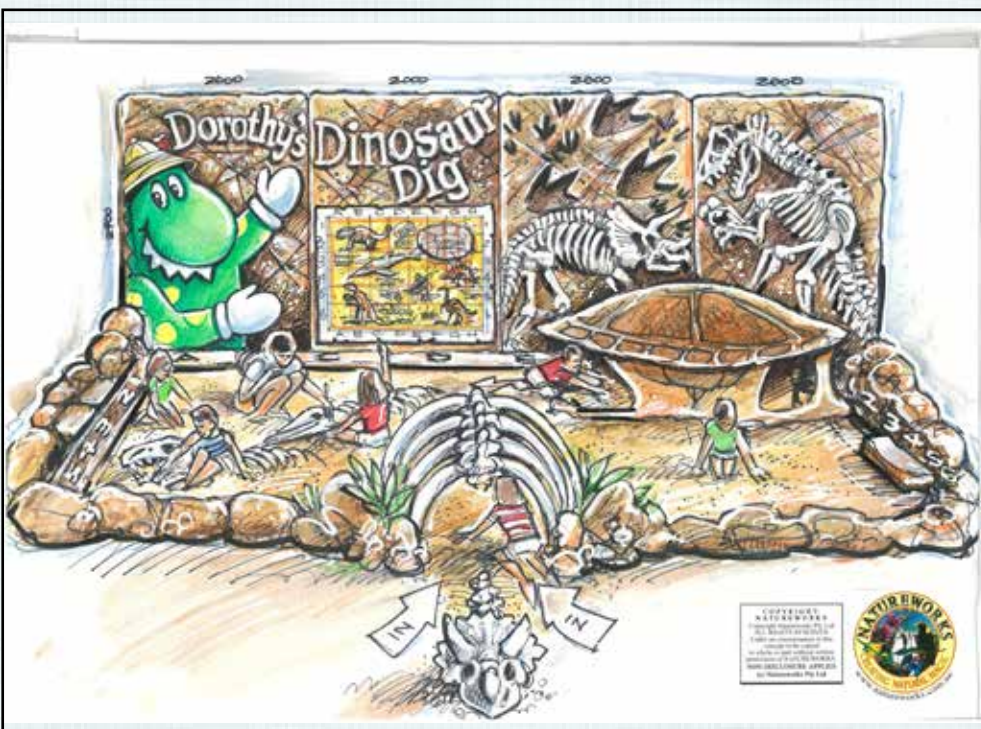

It is intended as an educational play piece for indoor / outdoor area to be used as an exploratory dig for young palaeontologists to explore.

Note - This Fossil Dig is shown vertically as they are an attractive wall decor, but it is also intended for horizontal use buried with sand.

Height of sandpit wall
Sides - 190mm

NWFDPG
Procoptodon Goliah
Giant Kangaroo Fossil Dig Sandpit
L 180 x W 110 x H 19cm - 40kg

Note - This Fossil Dig is shown vertically as they are an attractive wall decor, but it is also intended for horizontal use buried with sand.

FOSSILS

FOSSIL DIG SANDPIT - CONCEPT ART

Fossil Dip concept - Option 1

Vertical Mount - for wall use with integrated grill to collect clay when fossil is gradually uncovered.

Fossil Dip concept - Option 2
Floor mount - to be mounted horizontally and covered with sand - note the wall diagram to reveal the dig's content when uncovered.

Dorothy's Dinosaur Dig - ideal concept for childcare centres

PREHISTORIC WALL DECOR

FOSSIL DIG SANDPIT - COMPLETED

PREHISTORIC WALL DECOR

**RIVERSLEIGH PREHISTORIC SWAMP SCENE
BRONZE FINISH**

Riversleigh Prehistoric Swamp
Scene (bronze plaque)
L 100 x W 5 x H 60cm - 10kg
Price on Application