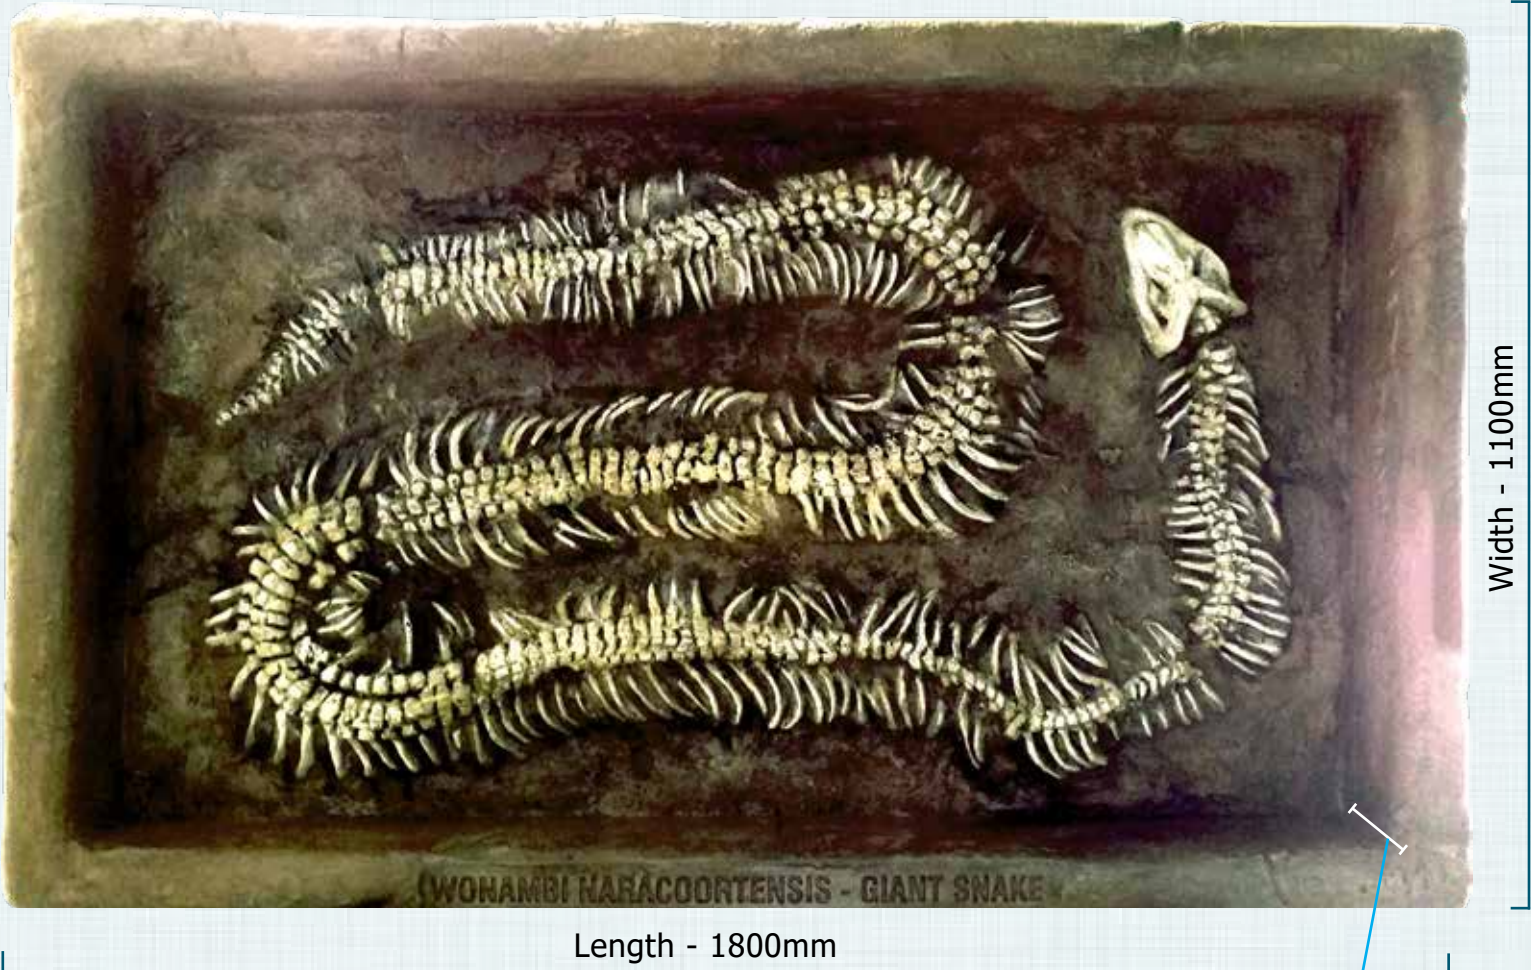

FOSSIL DIGS

WONAMBI NARACOORTENSIS - GIANT SNAKE FOSSIL DIG SANDPIT

Length - 1800mm

Width - 1100mm

Height of sandpit wall
Sides - 190mm

NWFDWN

Wonambi Naracoortensis
Giant Snake Fossil Dig Sandpit
L 180 x W 110 x H 19cm - 40kg

Note - This Fossil Dig is shown vertically as they are an attractive wall decor, but it is also intended for horizontal use buried with sand.