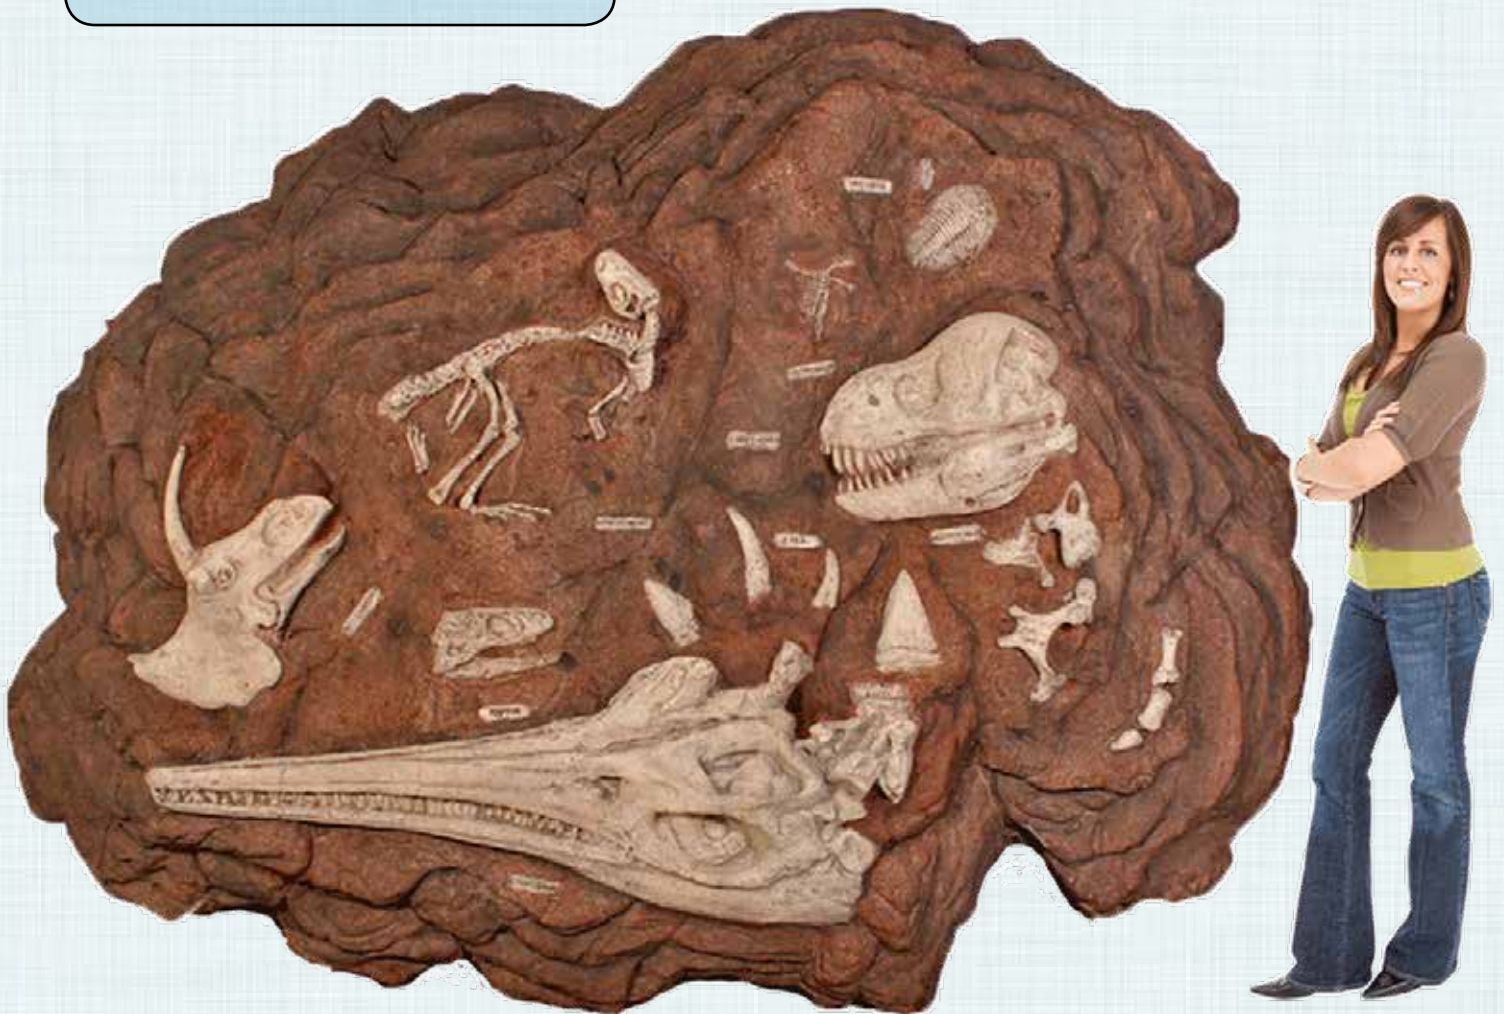

NATUREWORKS

PREHISTORIC FOSSIL DIG

CATALOGUE

FOSSIL DIGS

PREHISTORIC FOSSIL DIG

This casting is an ideal sculpt to be buried in a sandpit to provide an exploratory dig for young palaeontologists.

110102

Fossil Dig - Prehistoric
Large Outdoor

L 240 x W 220 x H 30cm - 61kg

Note - This Fossil Dig is shown vertically as they are an attractive wall decor, but it is also intended for horizontal use buried with sand.

FOSSIL DIGS

AUSTRALIAN TERTIARY MAMMAL FOSSIL DIG

It is intended as an educational play piece for indoor / outdoor area to be used as an exploratory dig for young palaeontologists to explore.

Note - This Fossil Dig is shown vertically as they are an attractive wall decor, but it is also intended for horizontal use buried with sand.

Diprotodon Optatum - Giant Marsupial fossil dig sandpit is designed with a border to enable it to be filled with sand. This is to provide children with an interactive discovery play piece whereby the hidden skeleton can be gradually uncovered with brushes and spades.