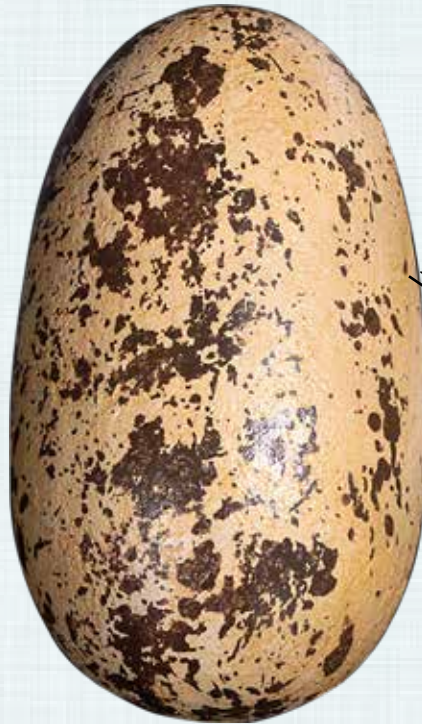

NATUREWORKS

PREHISTORIC FOSSILS BONES & EGGS

DINOSAUR EGGS

THEROPOD - 12 INCH

DINOSAUR EGGS

THEROPOD - 9 INCH

9 Inch Egg

12 Inch Egg

140030

Dinosaur Egg - Theropod
9 inch
L 13 x W 13 x H 23cm - .48kg

140031

Dinosaur Egg - Theropod
12 inch
L 17 x W 17 x H 31cm - .96kg

SAUROPOD - 9 INCH

140032

Dinosaur Egg - Sauropod
9 inch
L 18 x W 18 x H 23cm - .68kg