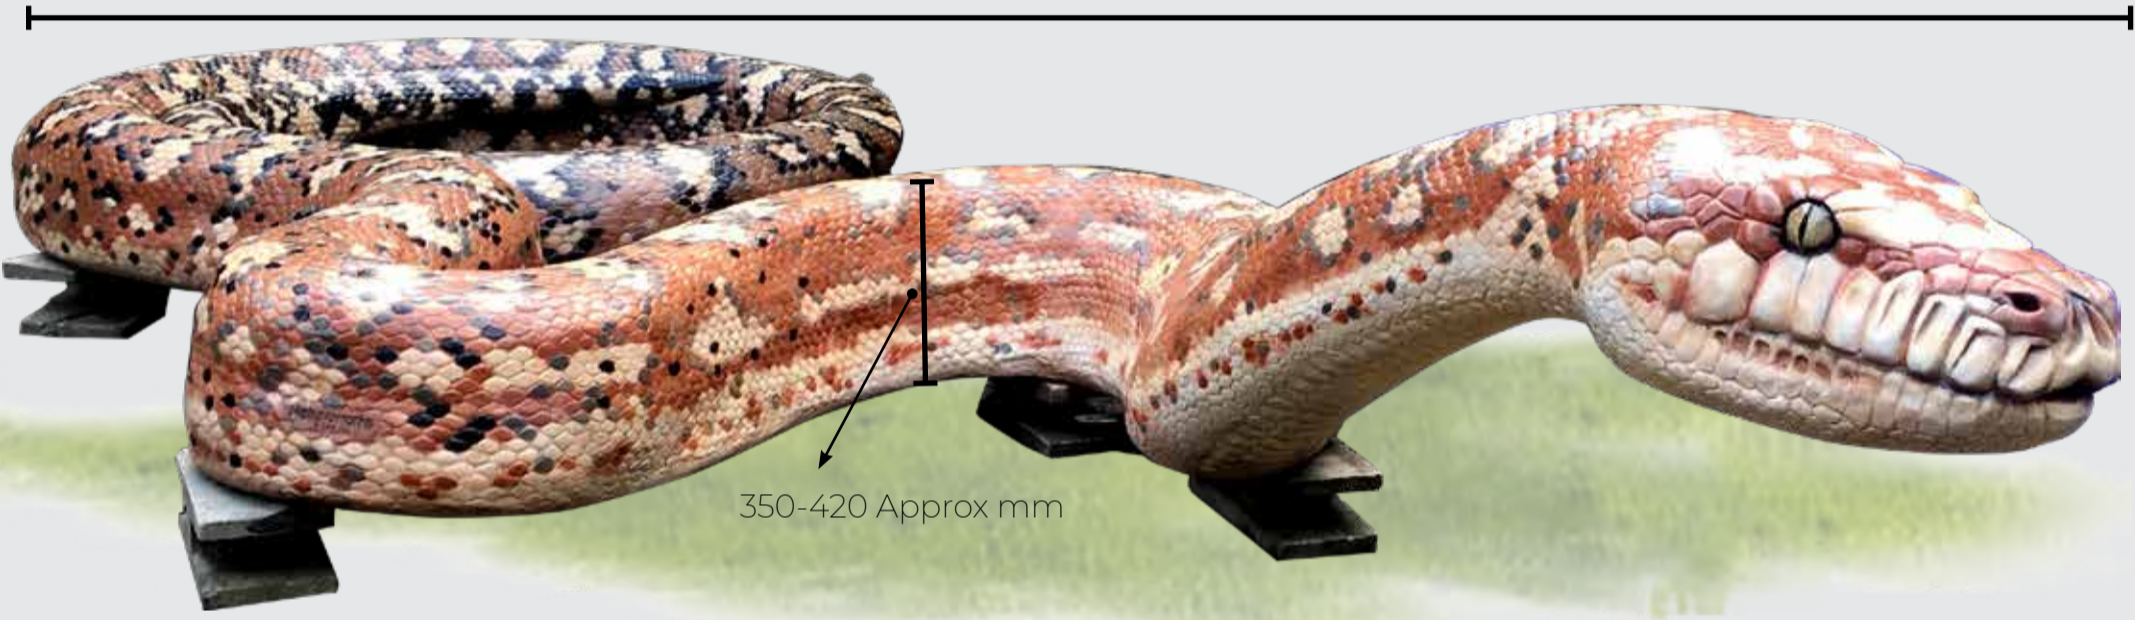

# Reptiles

SNAKES

CENTRALIAN CARPET PYTHON

Aerial View

Size Comparison

5150 mm

780 mm approx

350-420 Approx mm