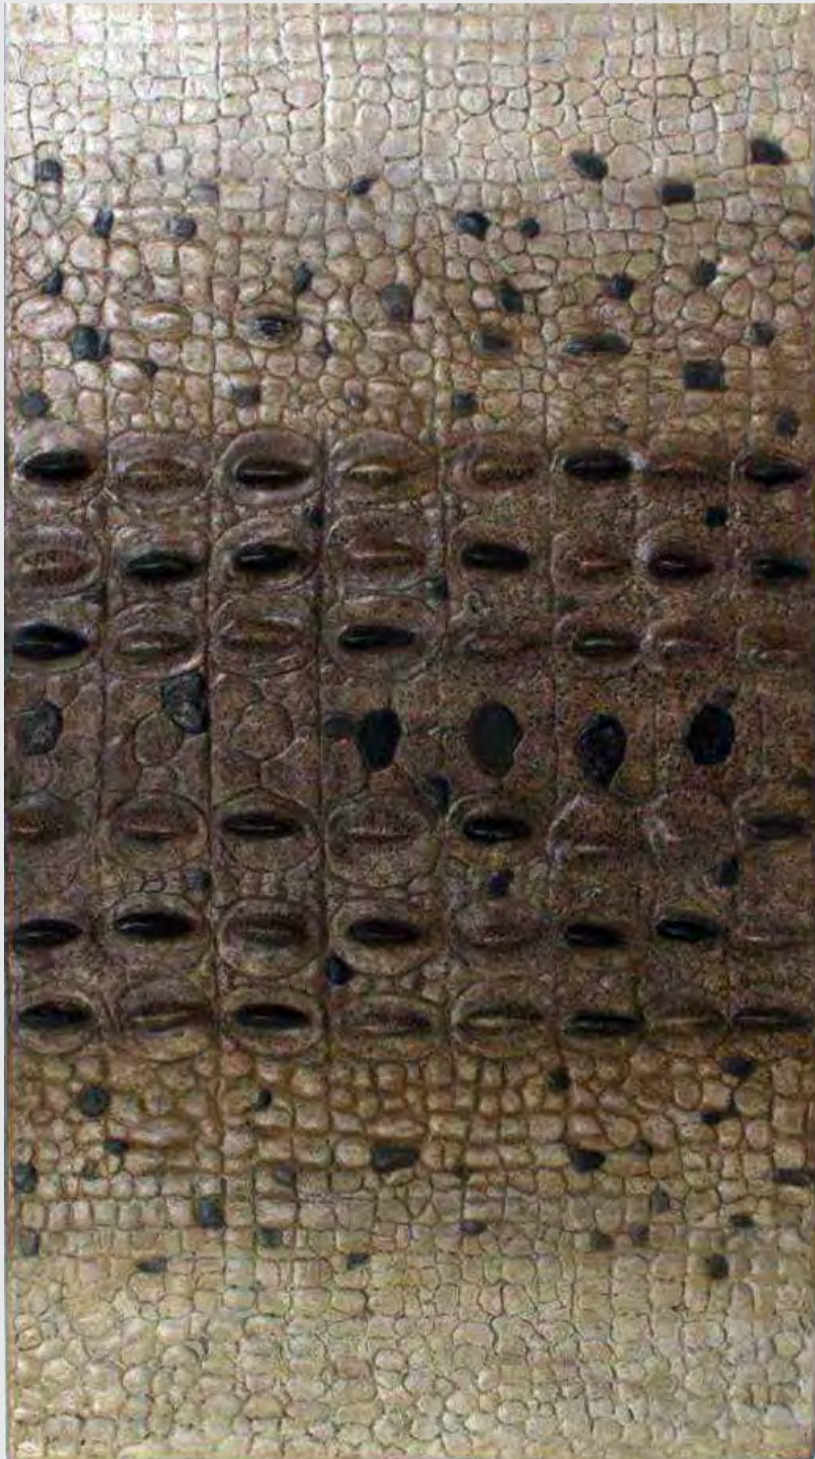

Reptiles

CROCODILE WALL PANELS

100071
Panel - Crocodile Skin
Wall or Ceiling Panel
Indoor / Outdoor
L 220 x W 10 x H 121cm - 28kg

These Bass Relief Crocodile wall panels are the idea answer to decorating reptile themed areas. They can be used vertically and horizontally. Crocodiles are a reminder of our prehistoric past and are abundant in the wetlands of Australia.

Natureworks 12ft Crocodile - Mouth Closed museum quality statue has been superbly replicated from a life cast. This crocodile has been carefully hand painted and hand

sculpted and reveals the true to life characteristics of the reptiles lumps and bumps of its scaly skin, powerful jaw and muscular tail.

This 12ft crocodile has been a popular seller due it realism, and is ideal for setting the scene around swimming pools, playgrounds and gardens. This statue is also an ideal sculpture for museums, swamp, tropical wetlands scenes and exhibits. It has also been popular theming addition to adventure

golf courses, zoos and theme and wildlife parks throughout Australia.

If your looking to add a bit of brave adventure to your space this croc is an ideal choice. Its features have are compatible with playground use. The mouth is closed to avoid entrapment and is low to the ground to allow easy access for young children to climb upon.