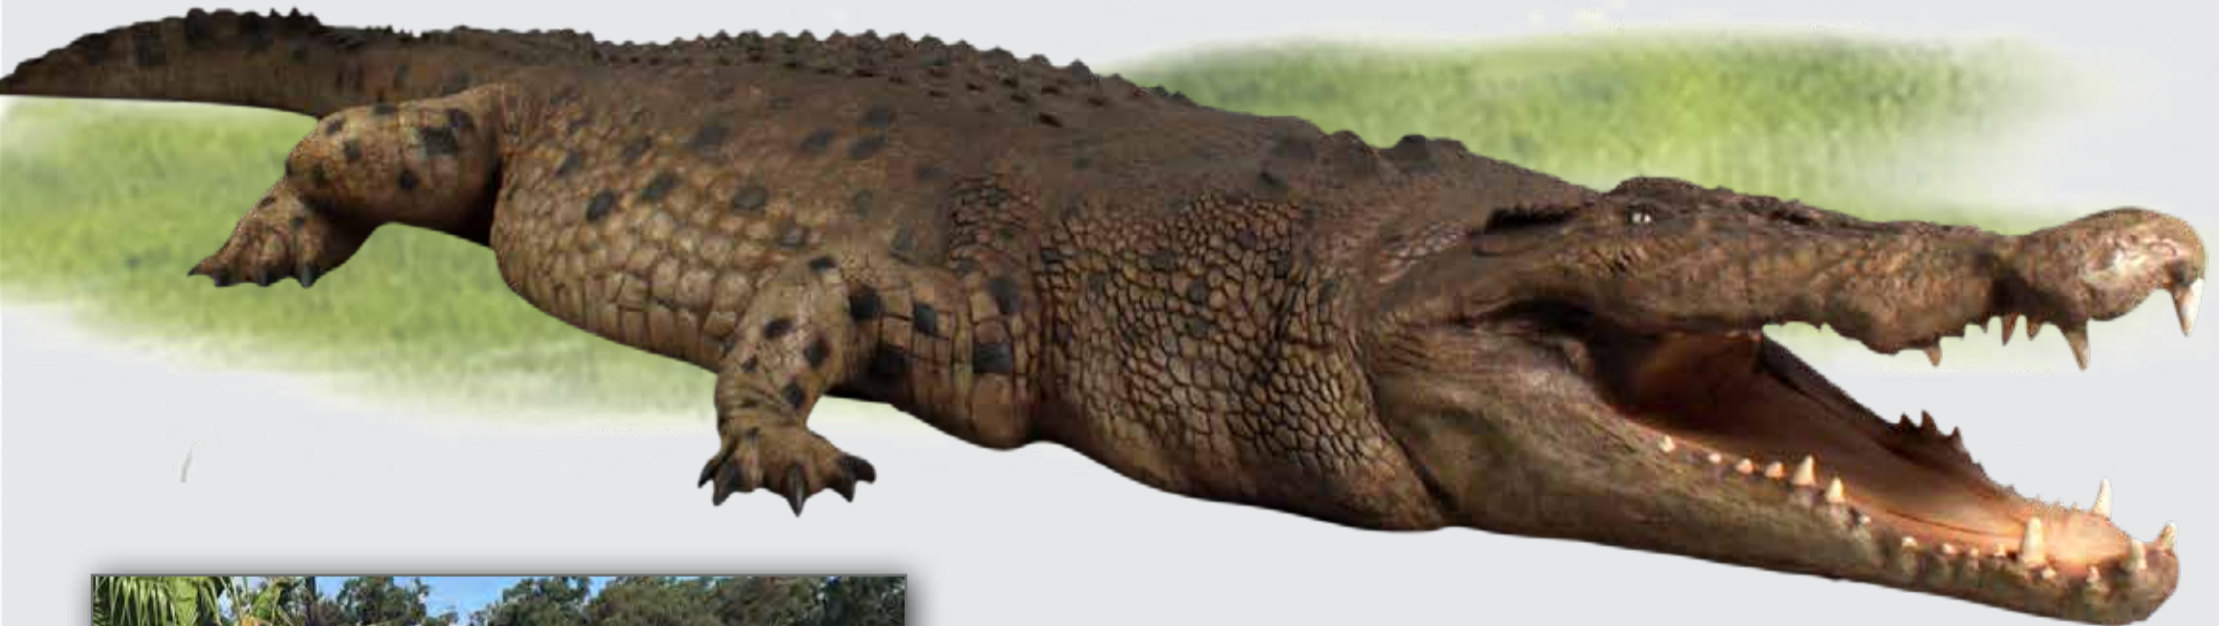

# Reptiles

CROCODILES

CROCODILE MOUTH OPEN - 18FT

Life Cast from  
18ft Crocodile

**110090**

Crocodile 18ft Saltwater  
Mouth Open  
L 470 x W 142 x H 38cm - 78kg

tick,  
tock,  
tick,  
tock.

# Reptiles

CROCODILES - 28FT

CROCODILE 28FT - SALTWATER

**100097**

Crocodile 28ft Saltwater  
L 888 x W 230 x H 100cm - 270kg

The Pawlowski Crocodile.

This is a reconstruction of the largest crocodile in Australia, shot by Mrs Krys Pawlowski in 1957 on the banks of the Norman River (Northern Territory), it measured 28ft 4" or 8.63m.