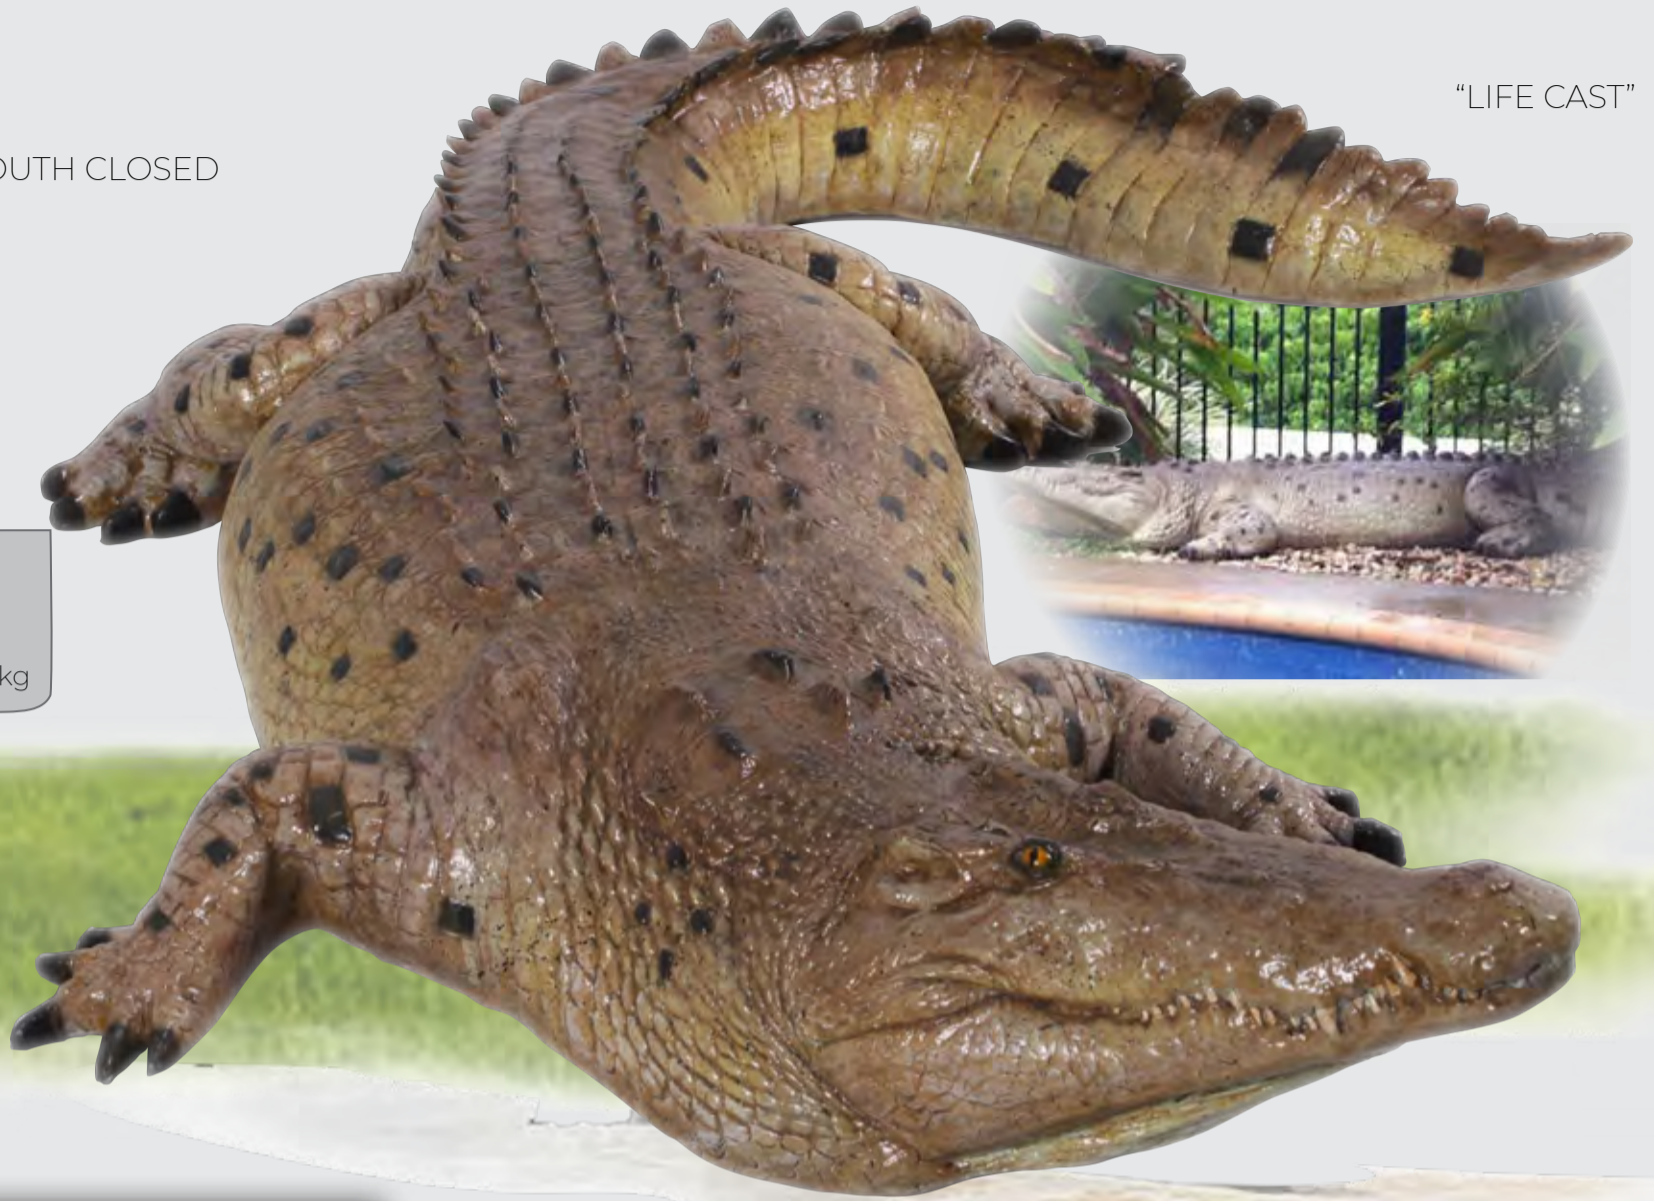

Reptiles

CROCODILES - 12FT

SALTWATER CROC - MOUTH CLOSED

"LIFE CAST"

080123
Crocodile 12ft Saltwater
Mouth Closed
L 345 x W 102 x H 32cm - 24kg