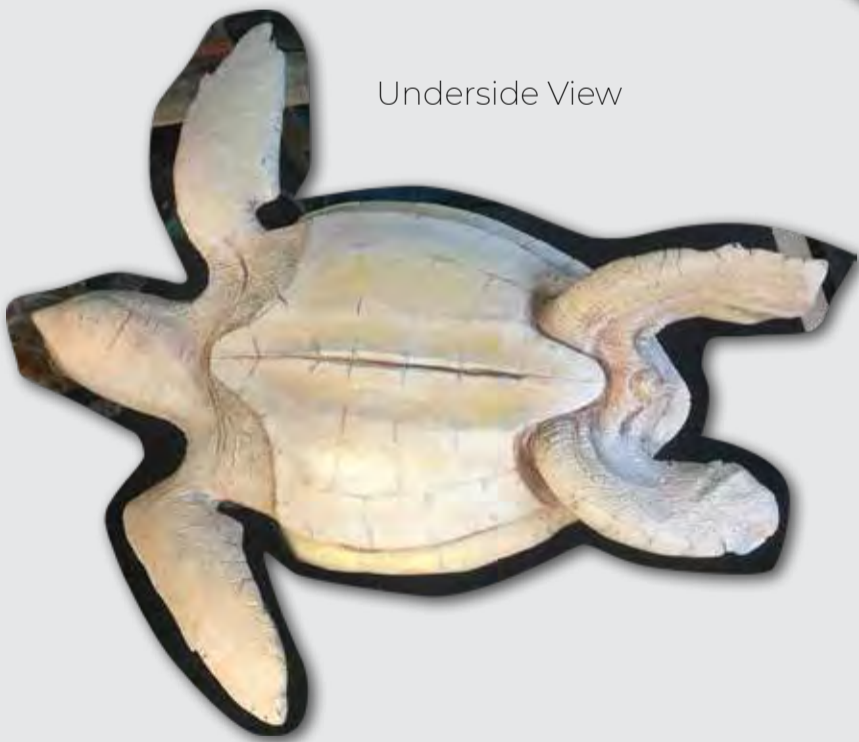

# Reptiles

MARINE REPTILES

GREEN TURTLES

GREEN TURTLE -  
SMALL

Underside View

# Reptiles

MARINE REPTILES

HAWKSBILL TURTLE

890mm - Length

Underside View

# Reptiles

MARINE REPTILES

OLIVER RIDLEY TURTLE

Underside View

# Reptiles

YURTLE - THE GIANT TURTLE SHELL

**Yurtle**  
- Giant Turtle Shell  
Outdoor / Indoor  
Children's Play Space