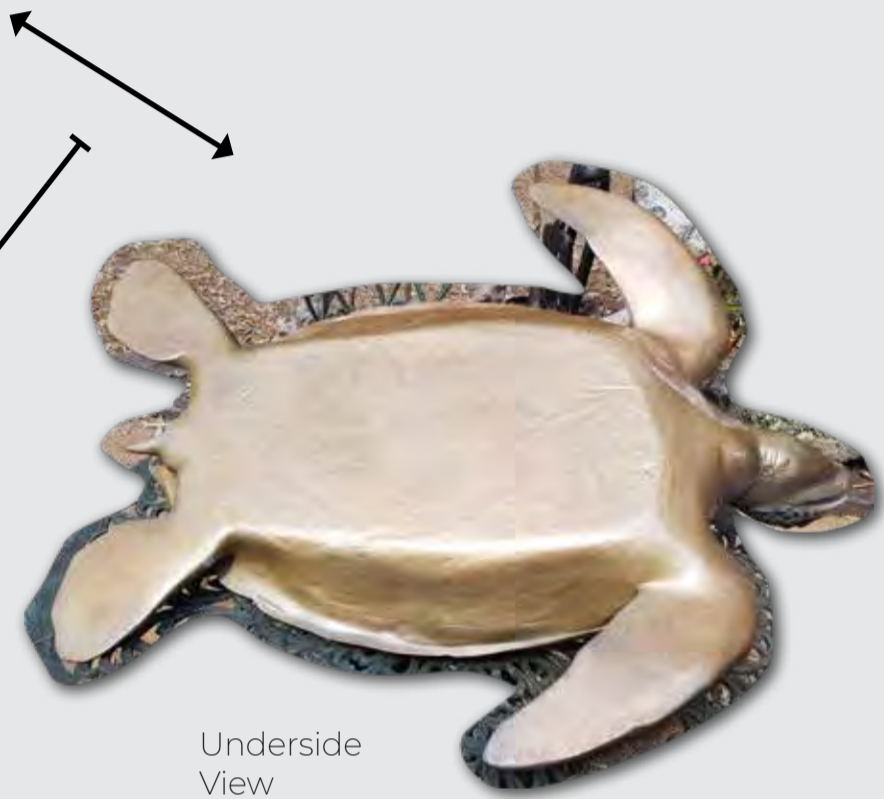

# Reptiles

MARINE REPTILES

GREEN TURTLES

GREEN TURTLE - LARGE

L 113 x W 96 H 320cm - 25kg

Underside View

GREEN TURTLES - HEAVY DUTY

GREEN TURTLE - LARGE - ON BASE PLATE

Side View

520mm

Top View

Mounting Holes To be filled when installed)

# Reptiles

MARINE REPTILES

GREEN TURTLES

GREEN TURTLE -  
SMALL

Underside View