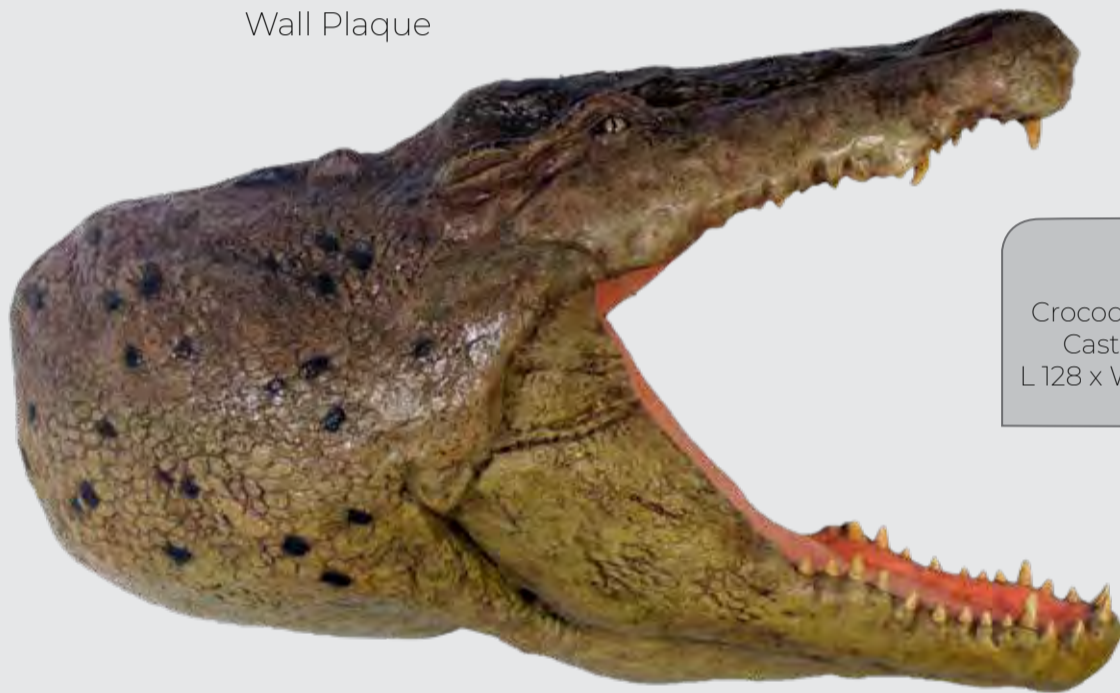

# Reptiles

CROCODILES - 28FT

CROCODILE 28FT - SALTWATER

**100097**

Crocodile 28ft Saltwater  
L 888 x W 230 x H 100cm - 270kg

The Pawlowski Crocodile.

This is a reconstruction of the largest crocodile in Australia, shot by Mrs Krys Pawlowski in 1957 on the banks of the Norman River (Northern Territory), it measured 28ft 4" or 8.63m.

# Reptiles

CROCODILE SKULL

Mouth Open Roman Stone Finish

**100506RS**  
Crocodile Skull  
From 18ft Saltwater Cast  
L 72 x W 40 x H 46cm - 15.5kg

CROCODILE HEAD - 18FT  
MOUTH OPEN

Wall Plaque

**110086**  
Crocodile Head - Wall Plaque  
Cast From 18ft Crocodile  
L 128 x W 36 x H 79cm - 10.52kg