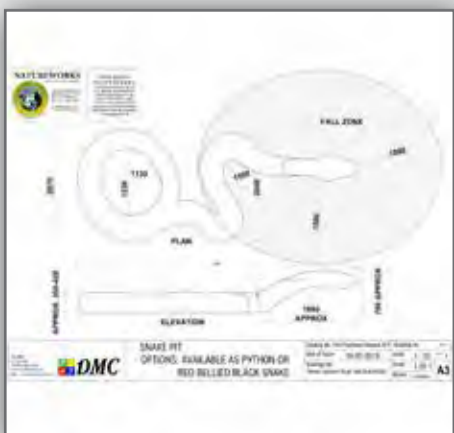

Reptiles

SNAKES

RED BELLY BLACK SNAKE - GIANT

Size - Length 5150mm x Width 2070mm x Height - 780 mm
All sizes approximate - Each Snake sculpture is hand made

In Production - 3 - Scales & Paint finish nearly completed