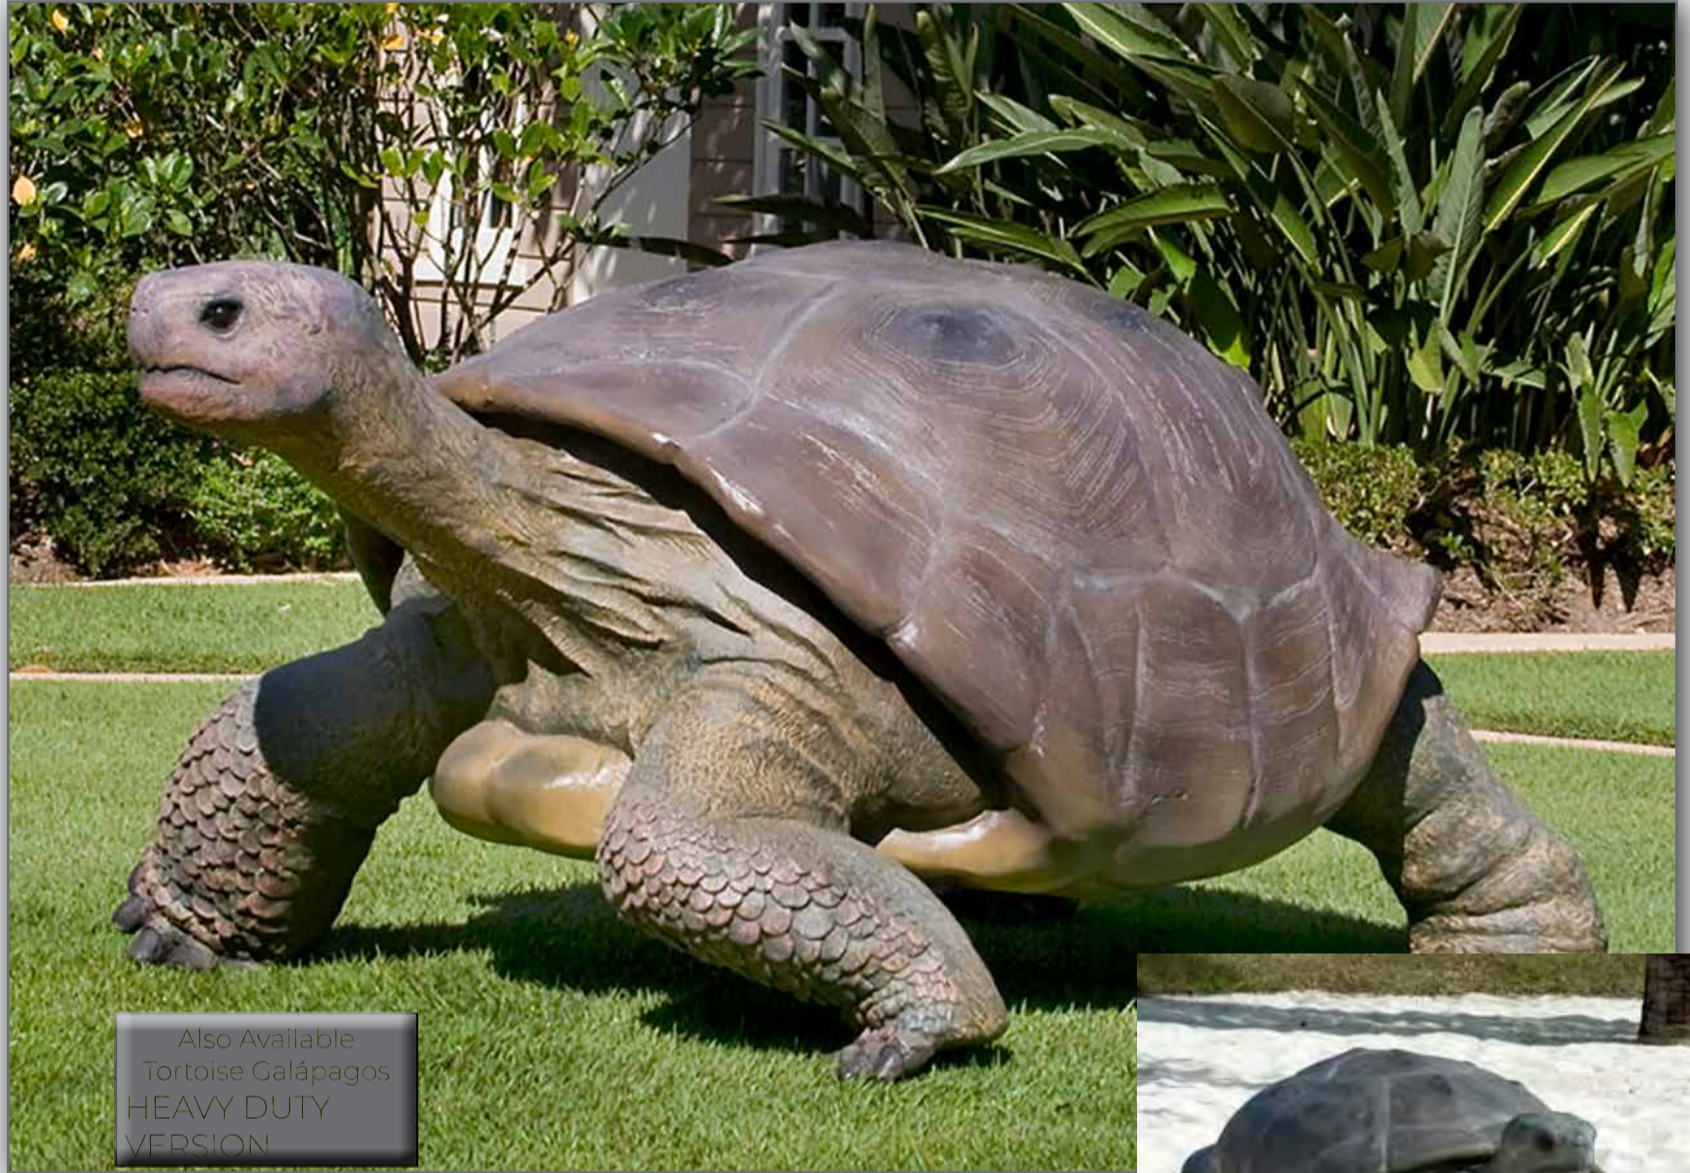

Reptiles

TORTOISES
GALÁPAGOS TORTOISE

080124-HD
Tortoise - Galápagos
- Heavy Duty Version
L 154 x W 93 x H 70cm - 24kg

080124
Tortoise - Galápagos
L 154 x W 93 x H 70cm - 24kg