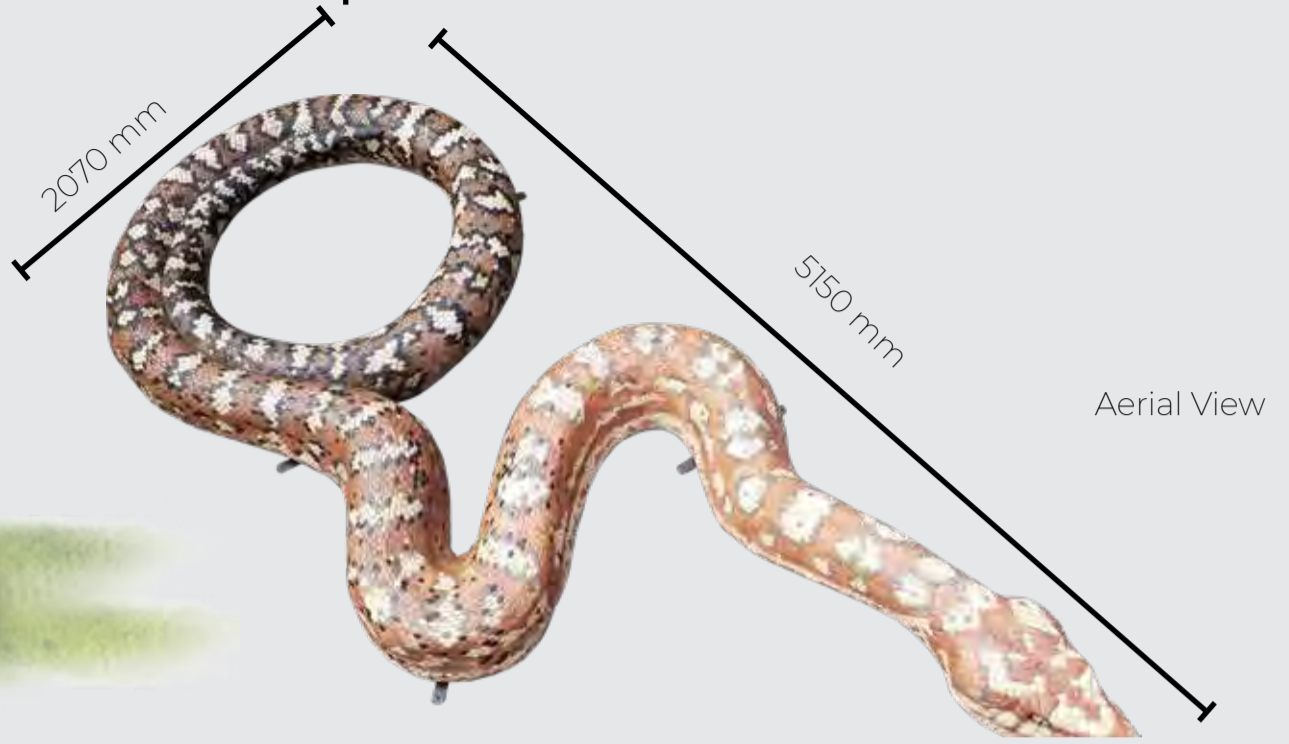

# Reptiles

## SNAKES

MONTYPYTHONOIDES  
RIVERSLEIGHENSIS ON GIANT 6M  
CYCAD TRUNK

PYTHON ON TREE  
STUMP

Ancient Riversleigh  
Python on Cycad

# Reptiles

SNAKES

CENTRALIAN CARPET PYTHON

Aerial View

Size Comparison

5150 mm

780 mm approx

350-420 Approx mm

Head View - Showing Scale detail

Front View

1 - Snake Specifications

2 - In Production - - Scale detail completed

3 - Rear View