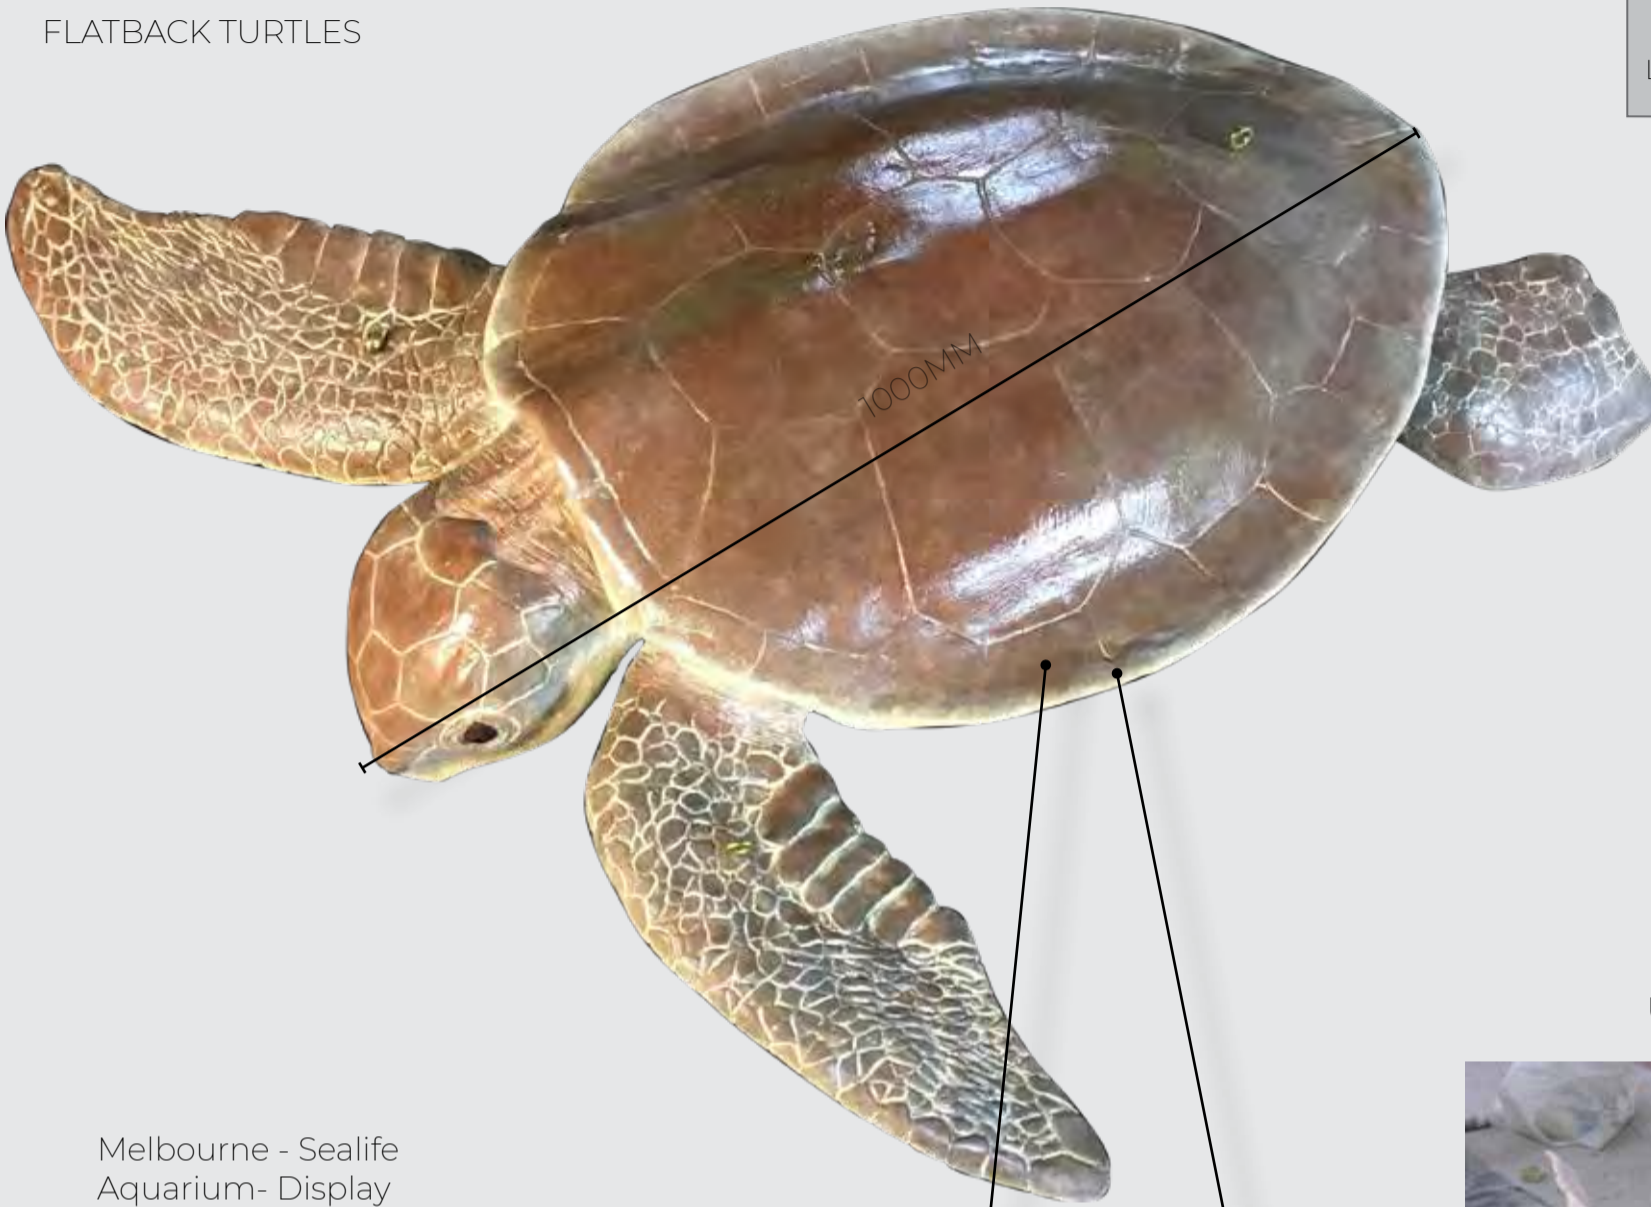

Reptiles

MARINE REPTILES
FLATBACK TURTLES

090048
Flatback - Turtles
L 121 x W 93 x H 34cm - 12kg