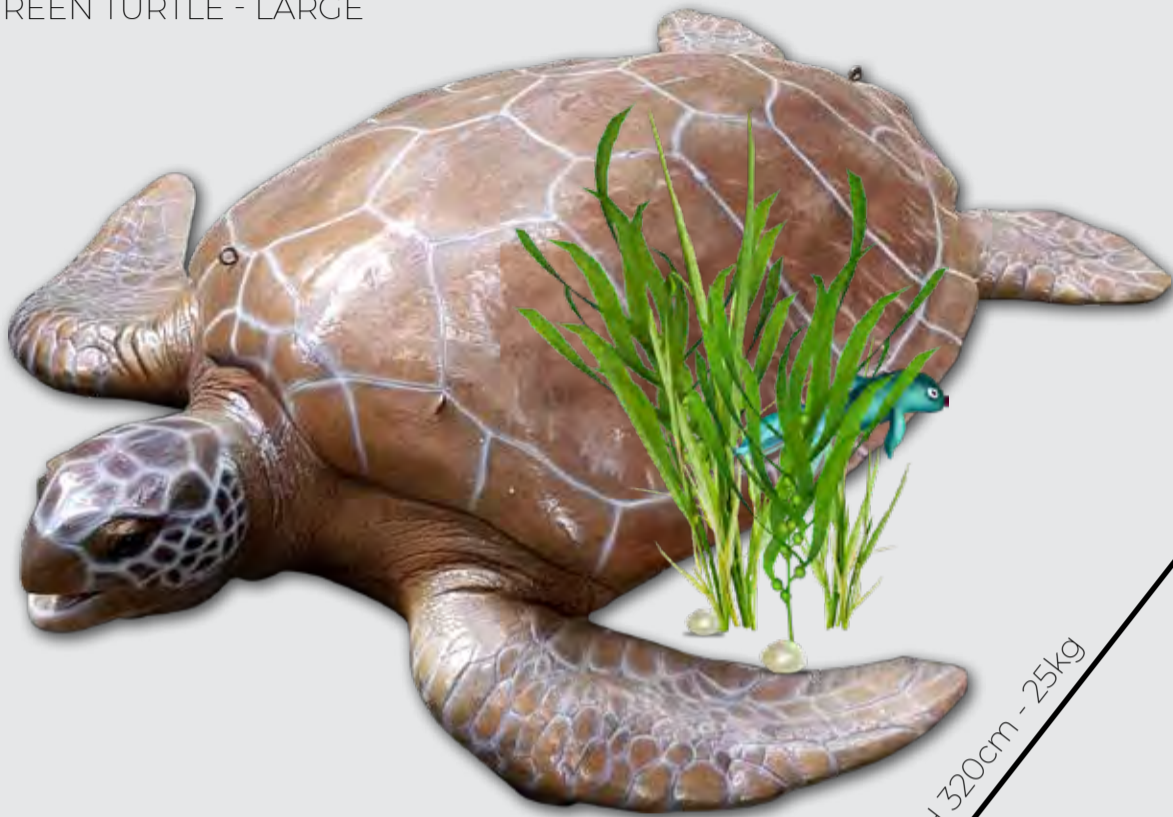

# Reptiles

MARINE REPTILES

LEATHERBACK TURTLE

Also available in natural Finish

LEATHERBACK TURTLE ON ROCK BASE

Bronze finish

2000MM

# Reptiles

MARINE REPTILES

GREEN TURTLES

GREEN TURTLE - LARGE

L 113 x W 96 H 320cm - 25kg

Underside View

GREEN TURTLES - HEAVY DUTY

GREEN TURTLE - LARGE - ON BASE PLATE

# Reptiles

MARINE REPTILES

GREEN TURTLES

GREEN TURTLE -  
SMALL

Underside View