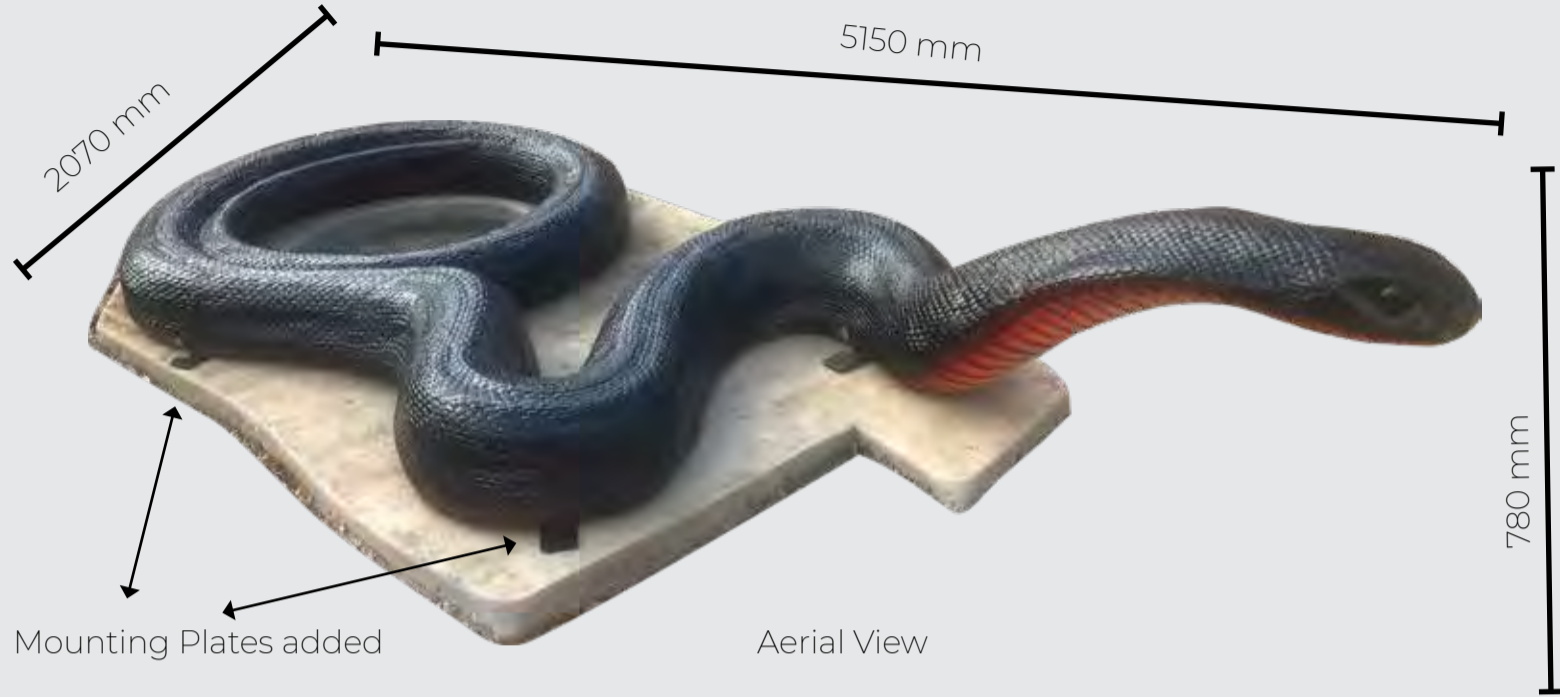

Reptiles

SNAKES

RED BELLY BLACK SNAKE - GIANT

Size - Length 5150mm x Width 2070mm x Height - 780 mm
All sizes approximate - Each Snake sculpture is hand made

In Production - 3 - Scales & Paint finish nearly completed