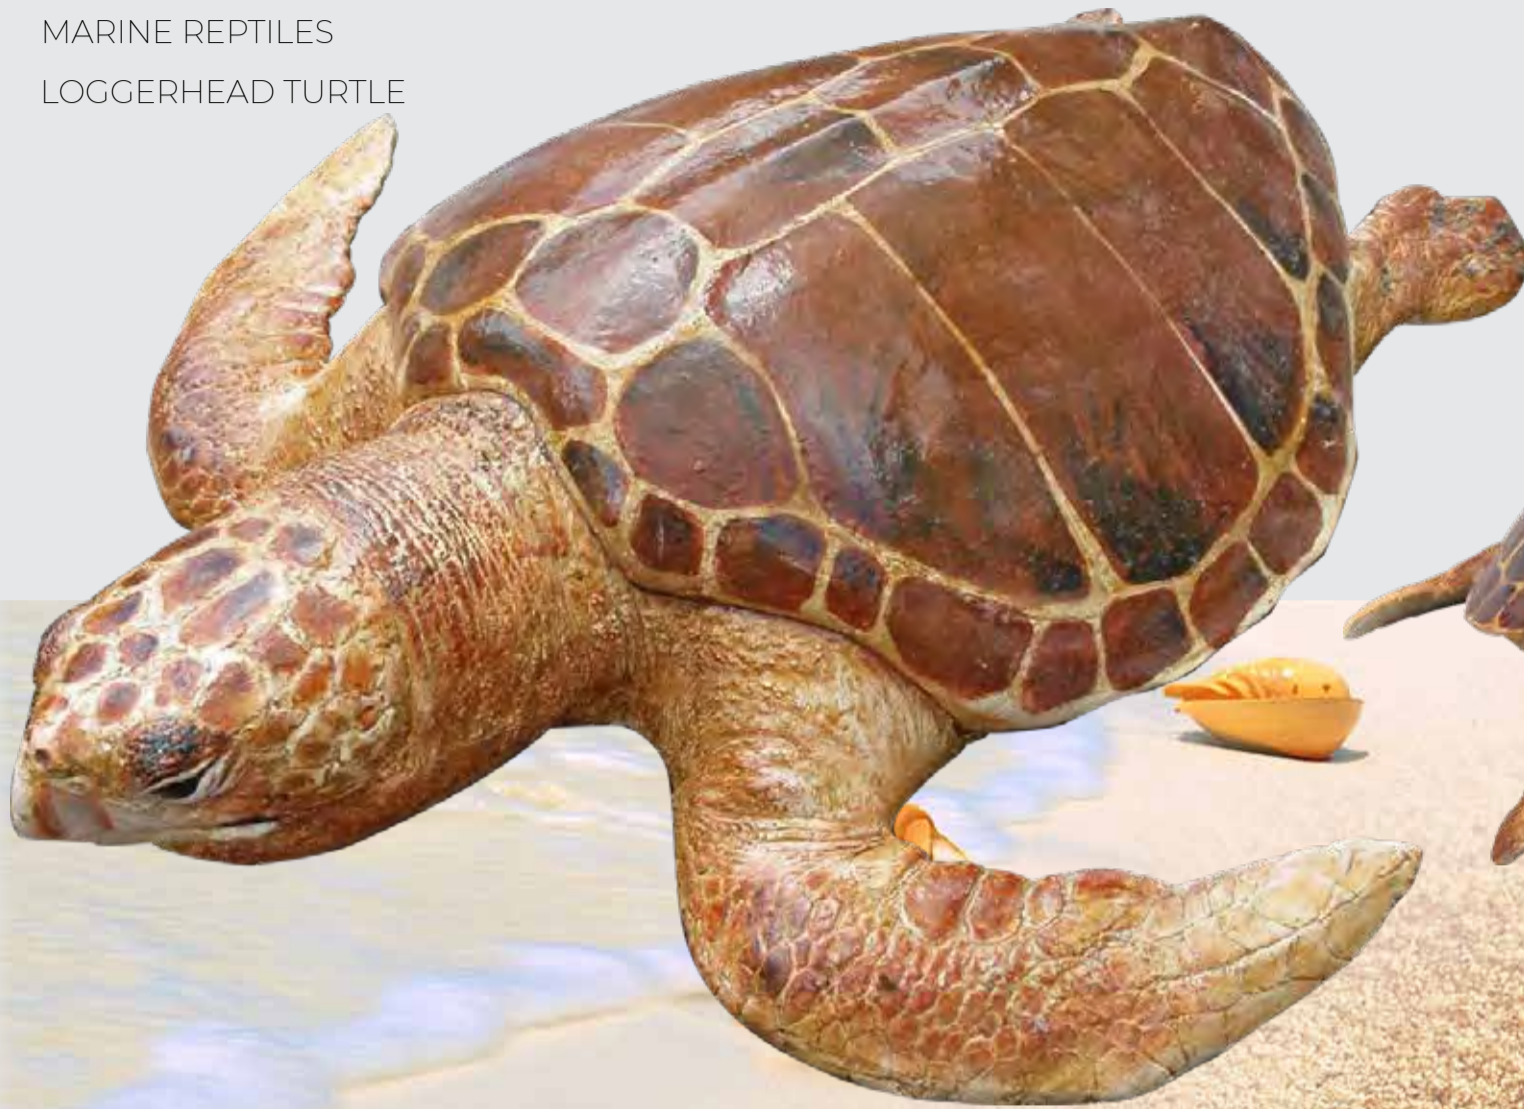

# Reptiles

TORTOISES

LONG NECK TORTOISE

**100114**  
Tortoise - Long Neck  
L 44 x W 34 x H 14cm - 1.2kg

THREES A CROWD

TORTOISES

**100114**  
Tortoise - Threes a crowd  
L 121 x W 88 x H 119cm - 35.1kg

# Reptiles

MARINE REPTILES  
LOGGERHEAD TURTLE

**090048**  
Turtle - Loggerhead  
L 121 x W 93 x H 34cm - 12kg

Forster Boat Shed  
Marine Display

Exmouth Waterpark - W. A

BROADWATER  
PARKLANDS  
INSTALLATION