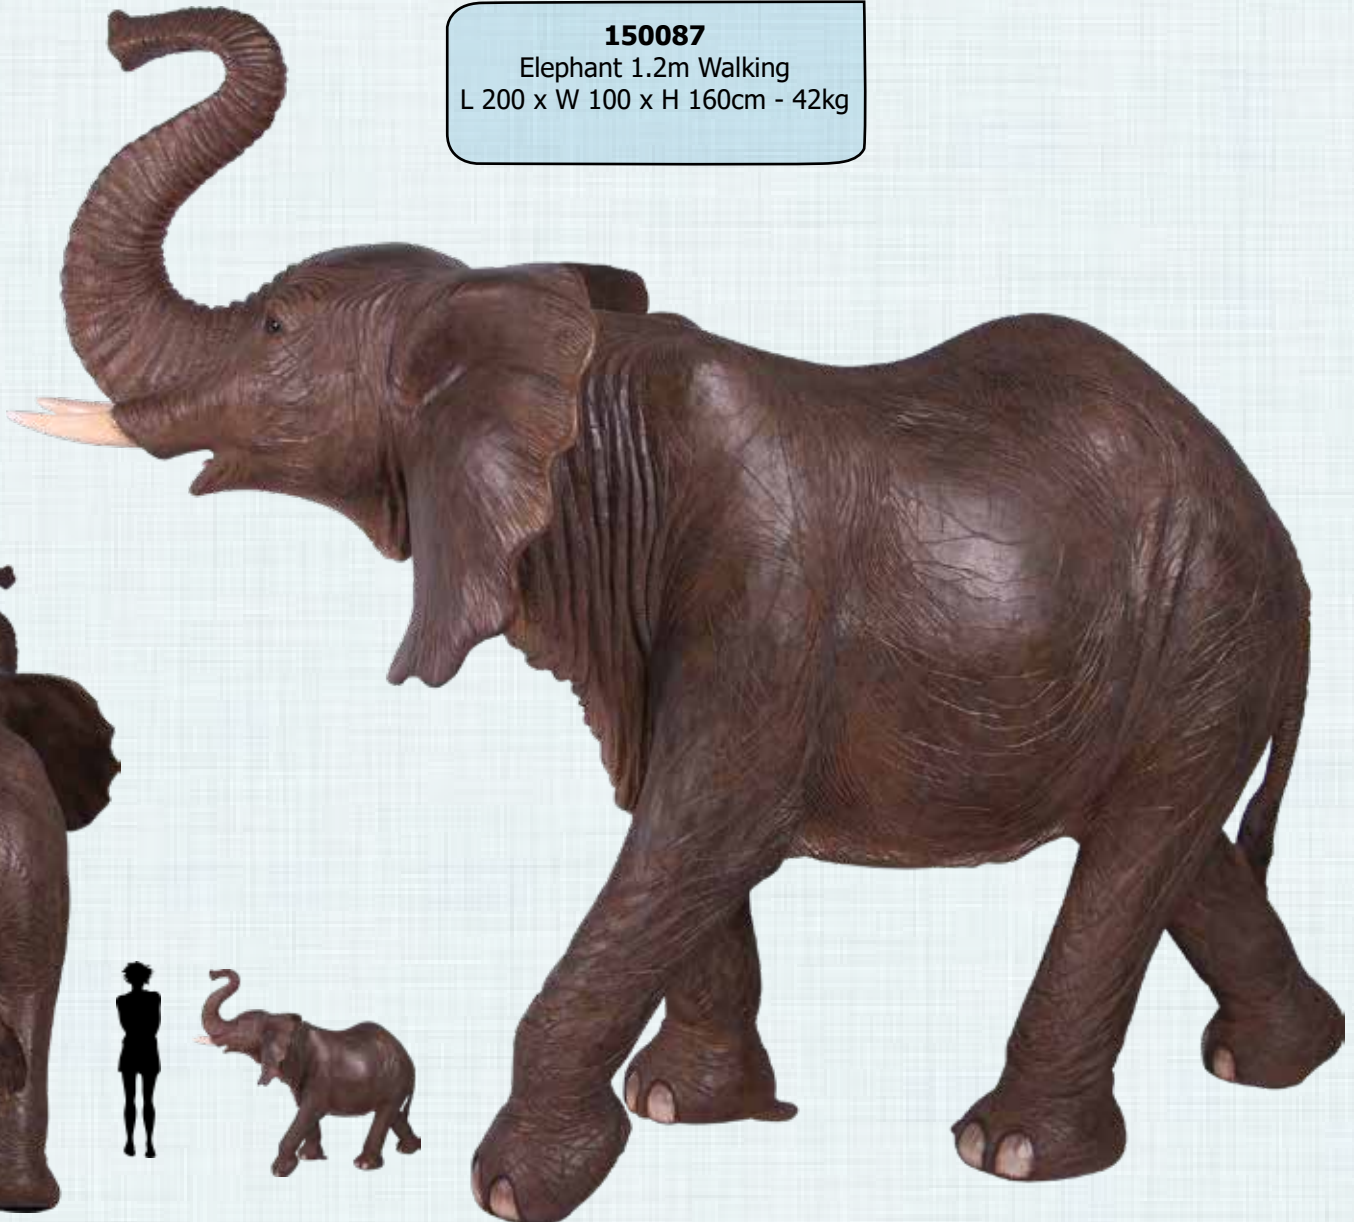

BIG CATS

BIG CATS - LIONS

LION KING - STANDING

110101
Lion King
L 189 x W 60 x H 141cm - 43.4kg

NATUREWORKS ELEPHANTS

ELEPHANTS

AFRICAN ANIMALS - ELEPHANTS

AFRICAN ELEPHANT - 8FT

ELEPHANT HEAD WALL DECOR

170186

Elephant Head - Wall Decor
L 100 x W 97 x H 85cm - 7kg

ELEPHANT 1.2M WALKING

150087

Elephant 1.2m Walking
L 200 x W 100 x H 160cm - 42kg

ELEPHANTS

ELEPHANTS