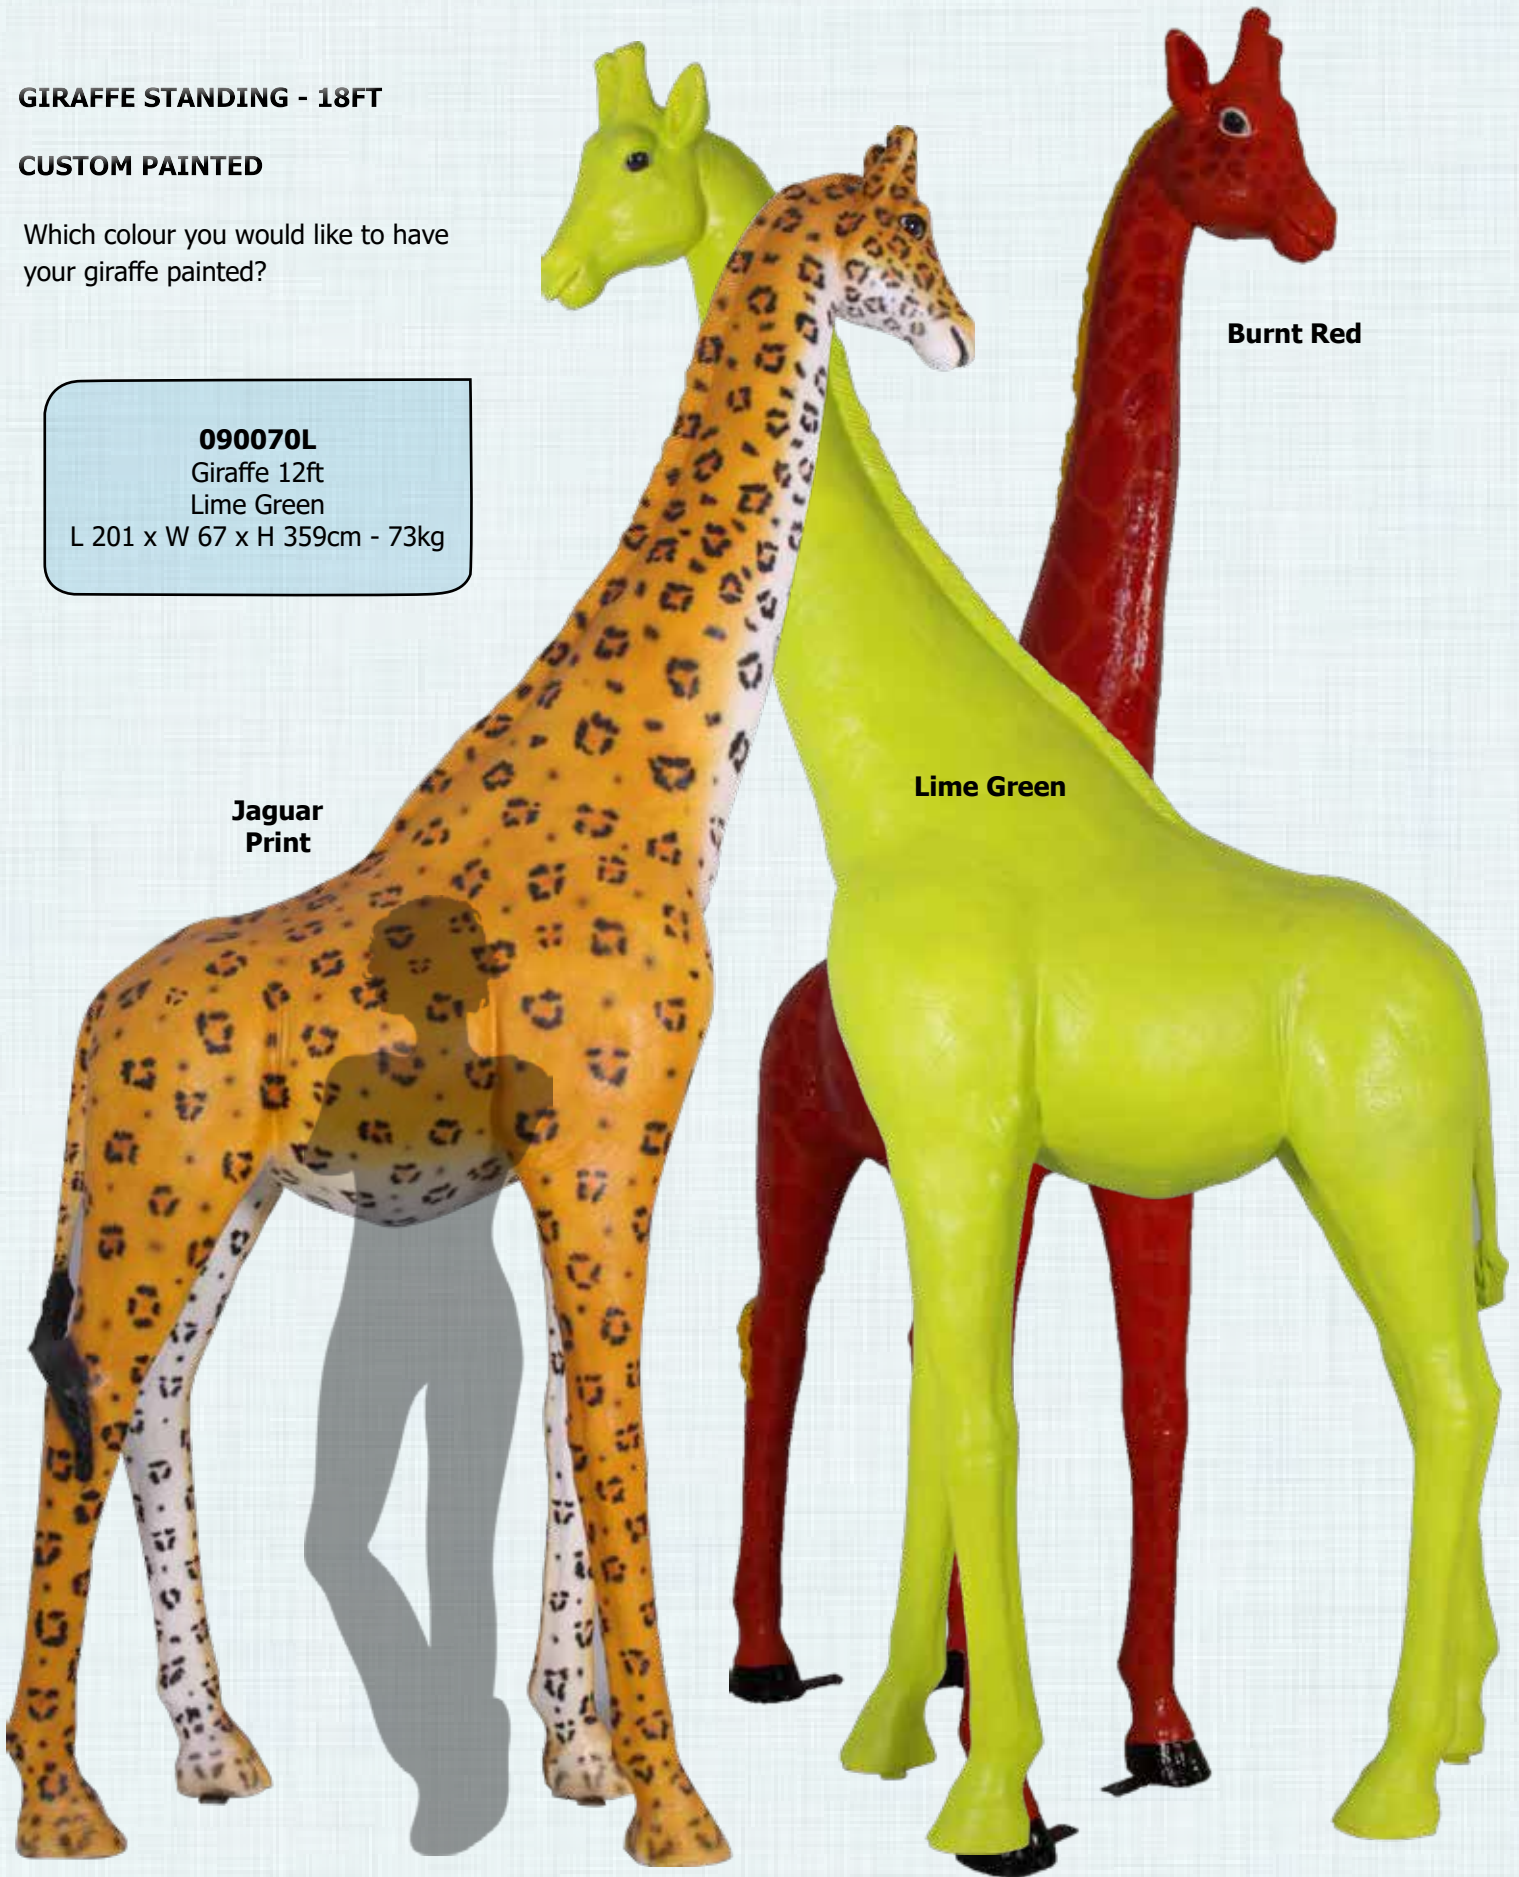

140039KD
Giraffe 18ft
KNOCK DOWN VERSION
L 318 x W 100 x H 516cm - 218kg

GIRAFFES

GIRAFFES

GIRAFFE 12FT - FRONT HALF BREAKING OUT

Giraffe is designed to be attached to a wall or fence. - with flat back

Rear Mount

090070L

Giraffe 12ft

Lime Green

L 201 x W 67 x H 359cm - 73kg

Jaguar Print

Lime Green

Burnt Red

NATUREWORKS RHINO'S & HIPPO'S

HIPPO'S

SAFARI ANIMALS - HIPPOS

HIPPOTAMUS - ADULT

110023

Hippopotamus - Adult
L 290 x W 112 x H 125cm - 75kg

HIPPO'S

SAFARI ANIMALS - HIPPOS

HIPPOPOTAMI HEAD ONLY