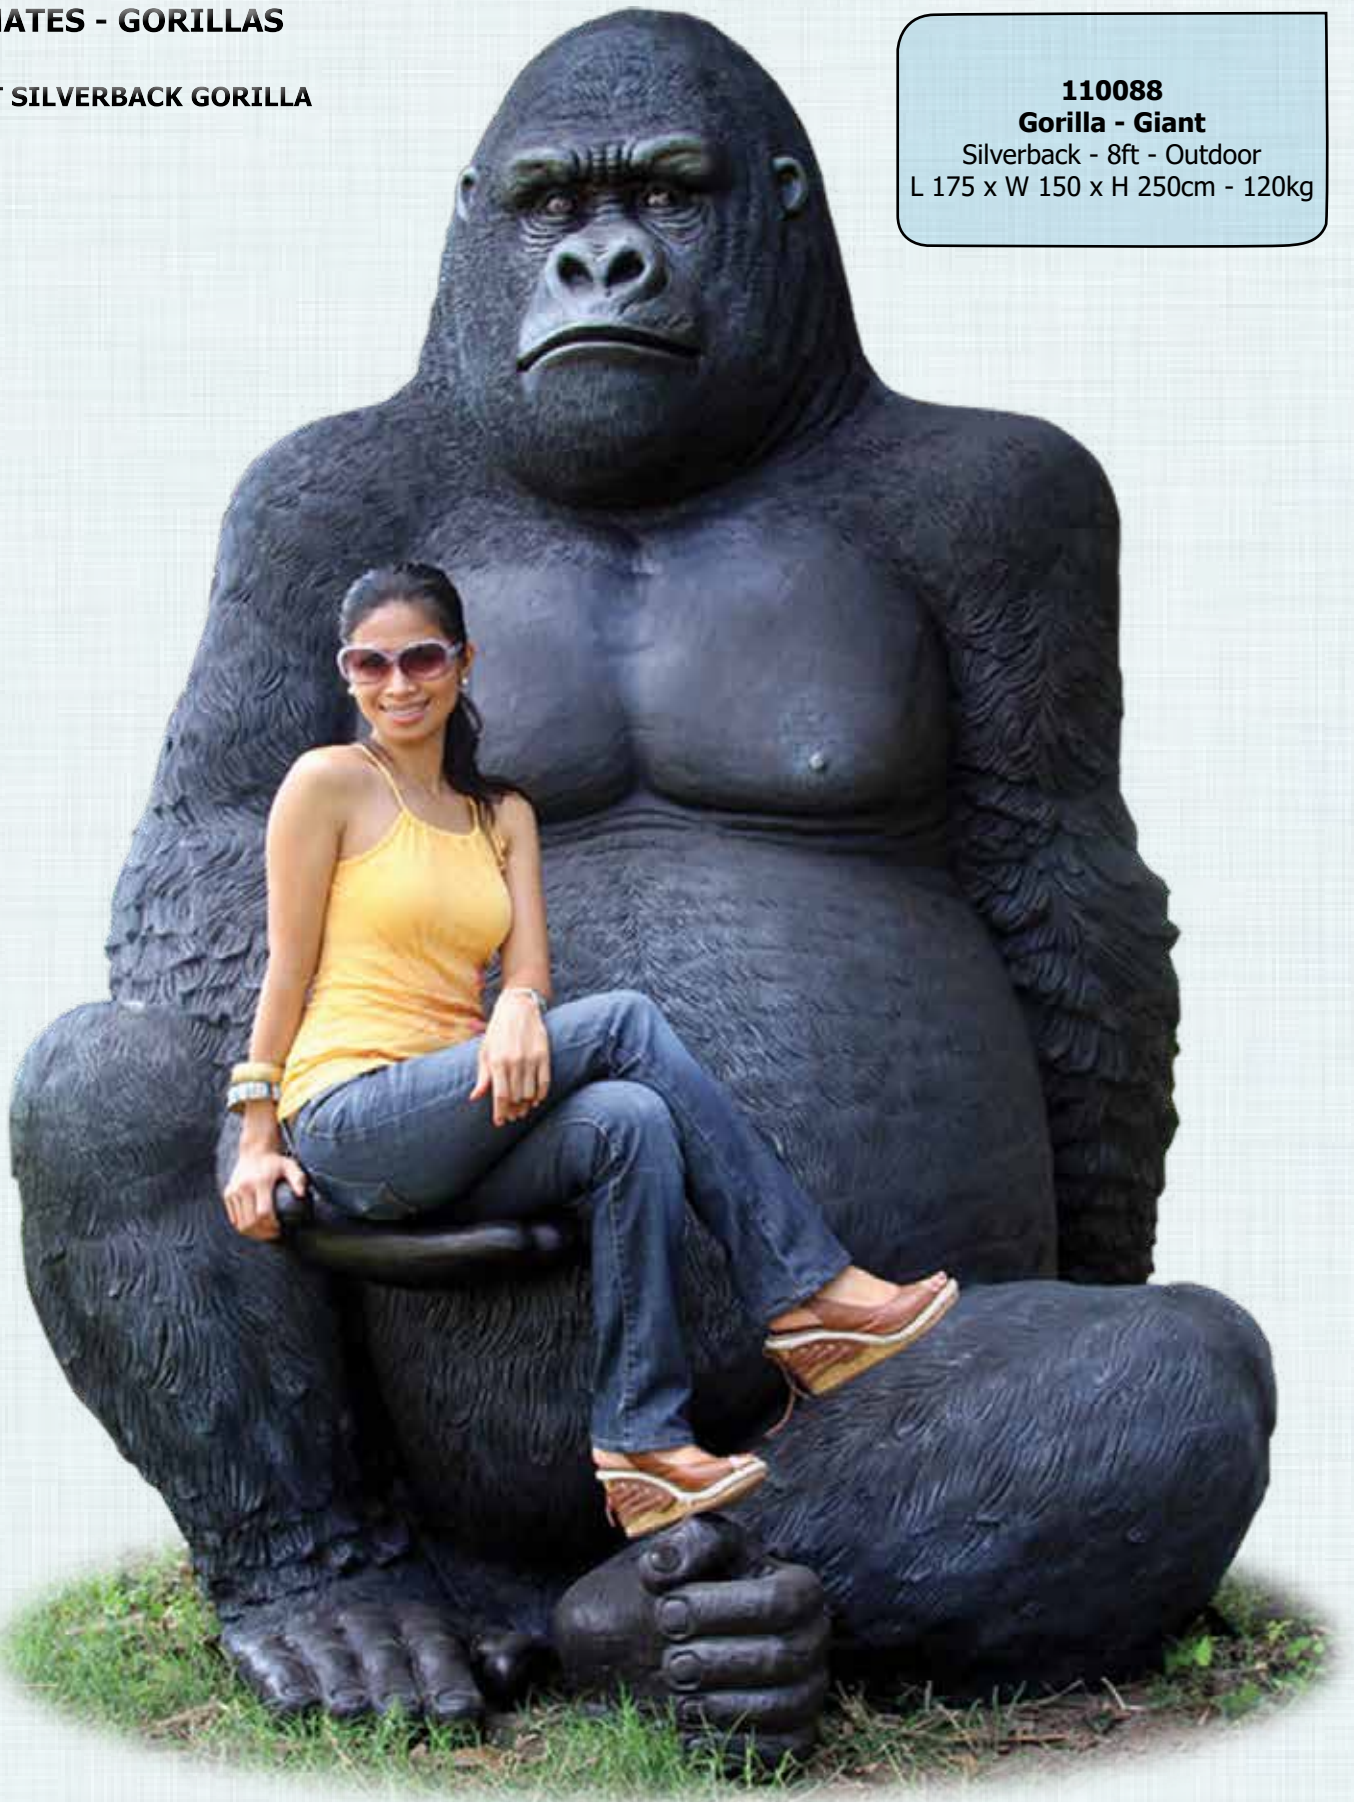

PRIMATES

PRIMATES - GORILLAS

GIANT SILVERBACK GORILLA

110088
Gorilla - Giant
Silverback - 8ft - Outdoor
L 175 x W 150 x H 250cm - 120kg