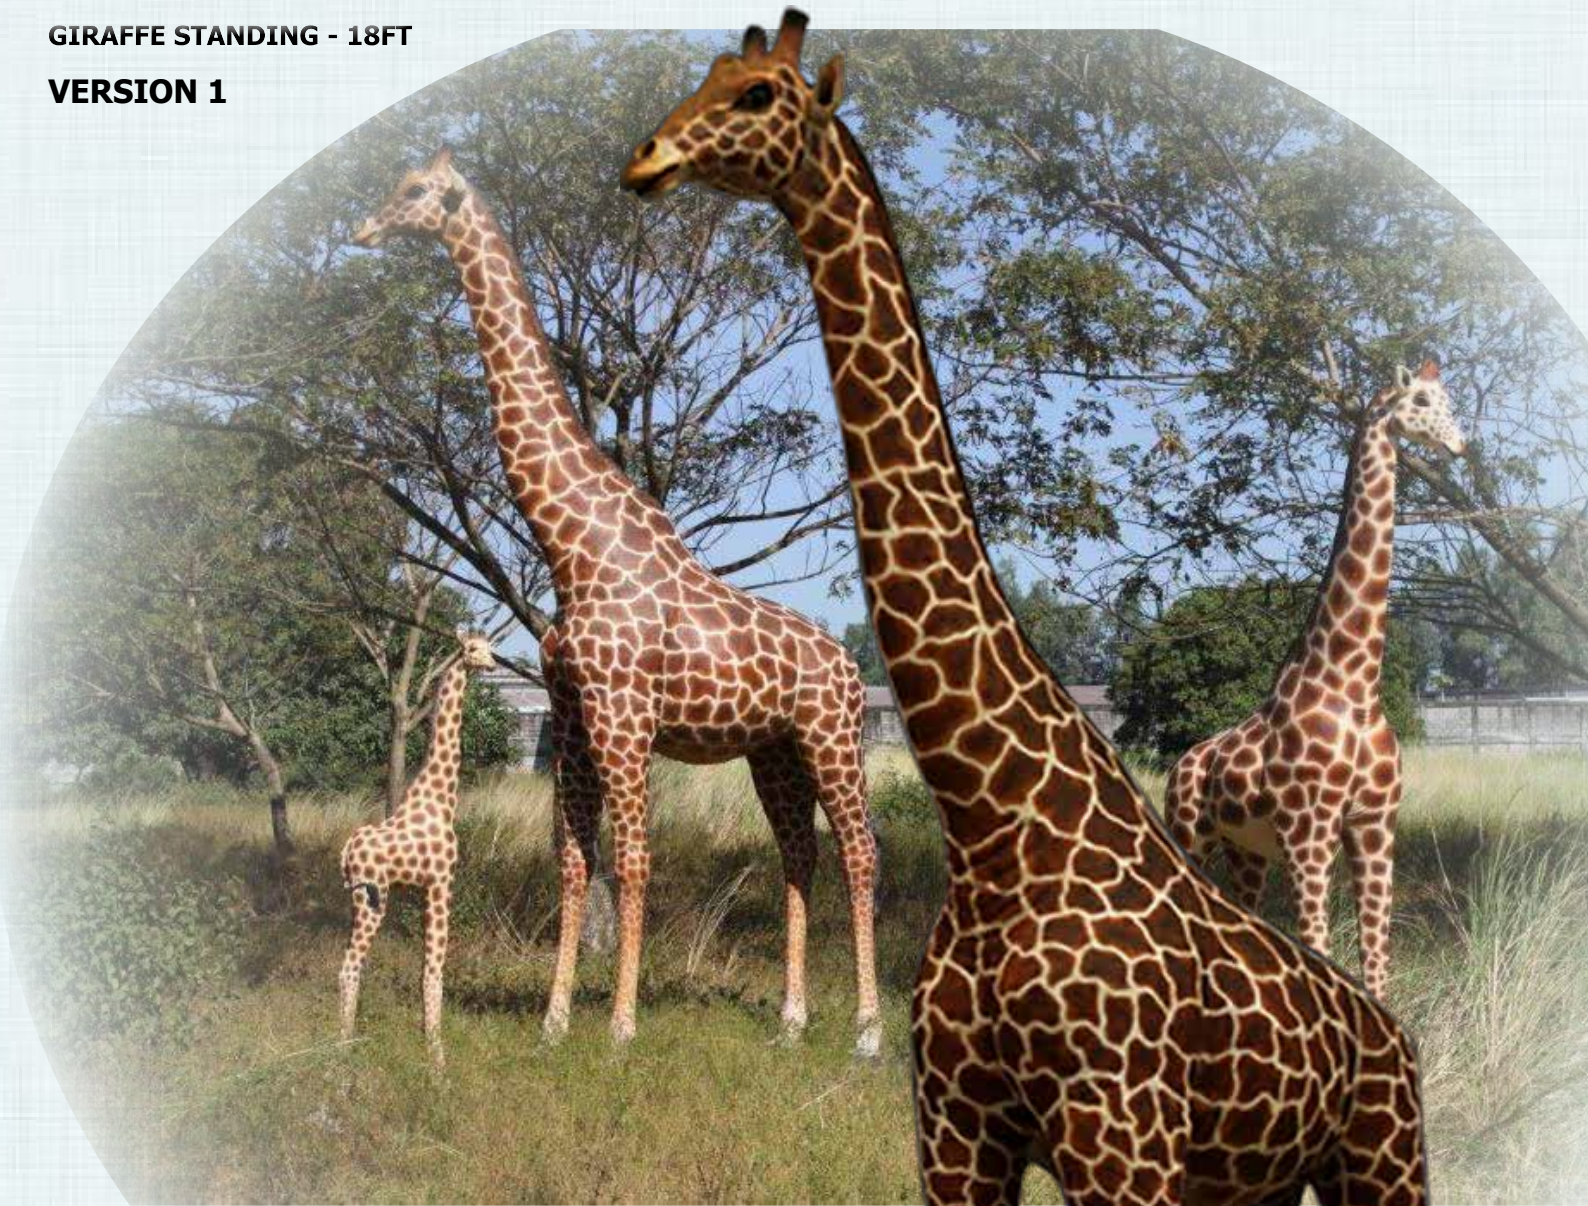

GIRAFFES

GIRAFFES

GIRAFFE STANDING - 18FT

VERSION 1