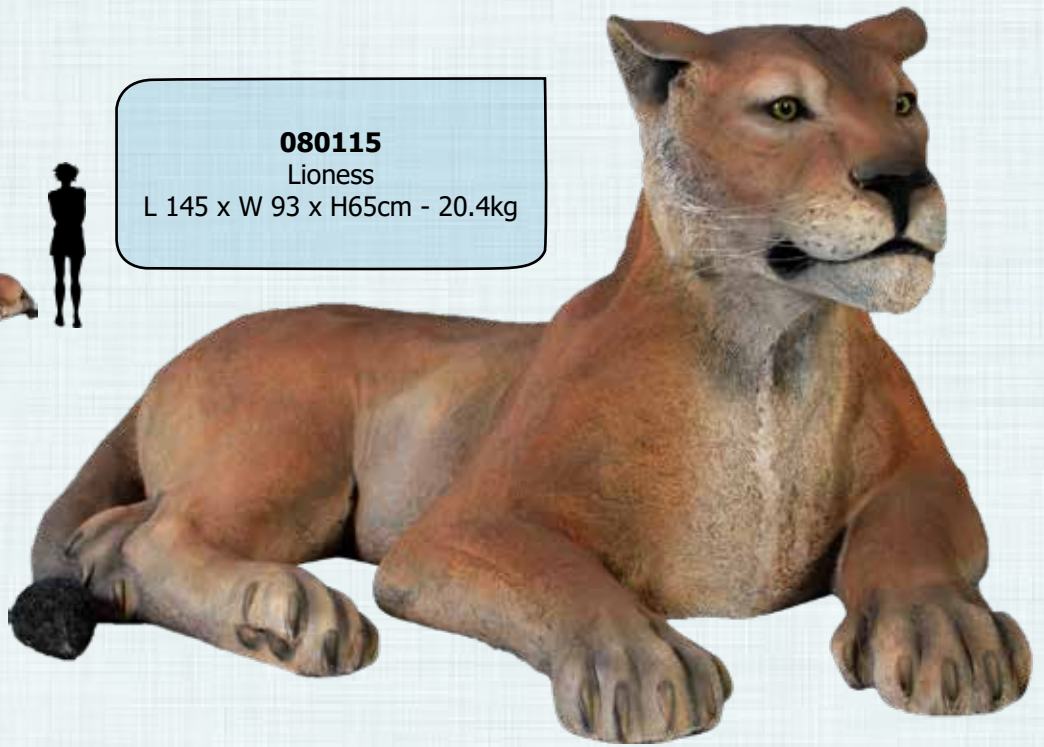

NATUREWORKS SAFARI ANIMALS

NATUREWORKS BIG CATS

BIG CATS

BIG CATS - COUGARS

CROUCHING COUGAR

Rear View

100046
Cougar Crouching
L 134 x W 39 x H 40cm - 7kg

BIG CATS

BIG CATS - JAGUARS

CROUCHING JAGUAR

080110
Jaguar - Crouching
L 134 x W 39 x H 40cm - 7kg

JAGUAR - CROUCHING ALUMINIUM

080110aluminium
Jaguar - Crouching
L 134 x W 39 x H 40cm - 7kg

BIG CATS

BIG CATS - LIONESS

080115
Lioness
L 145 x W 93 x H 65cm - 20.4kg

LION CUBS

080118
Lion Cub Sitting
L 43 x W 27 x H 55cm - 4.6kg

080117
Lion Cub Standing
L 86 x W 22 x H 47cm - 3kg

080116
Lion Cub Lying
L 81 x W 43 x H 37cm - 5.6kg

BIG CATS

BIG CATS - LIONS

LION KING - STANDING

110101
Lion King
L 189 x W 60 x H 141cm - 43.4kg

NATUREWORKS ELEPHANTS

ELEPHANTS

AFRICAN ANIMALS - ELEPHANTS

AFRICAN ELEPHANT - 8FT