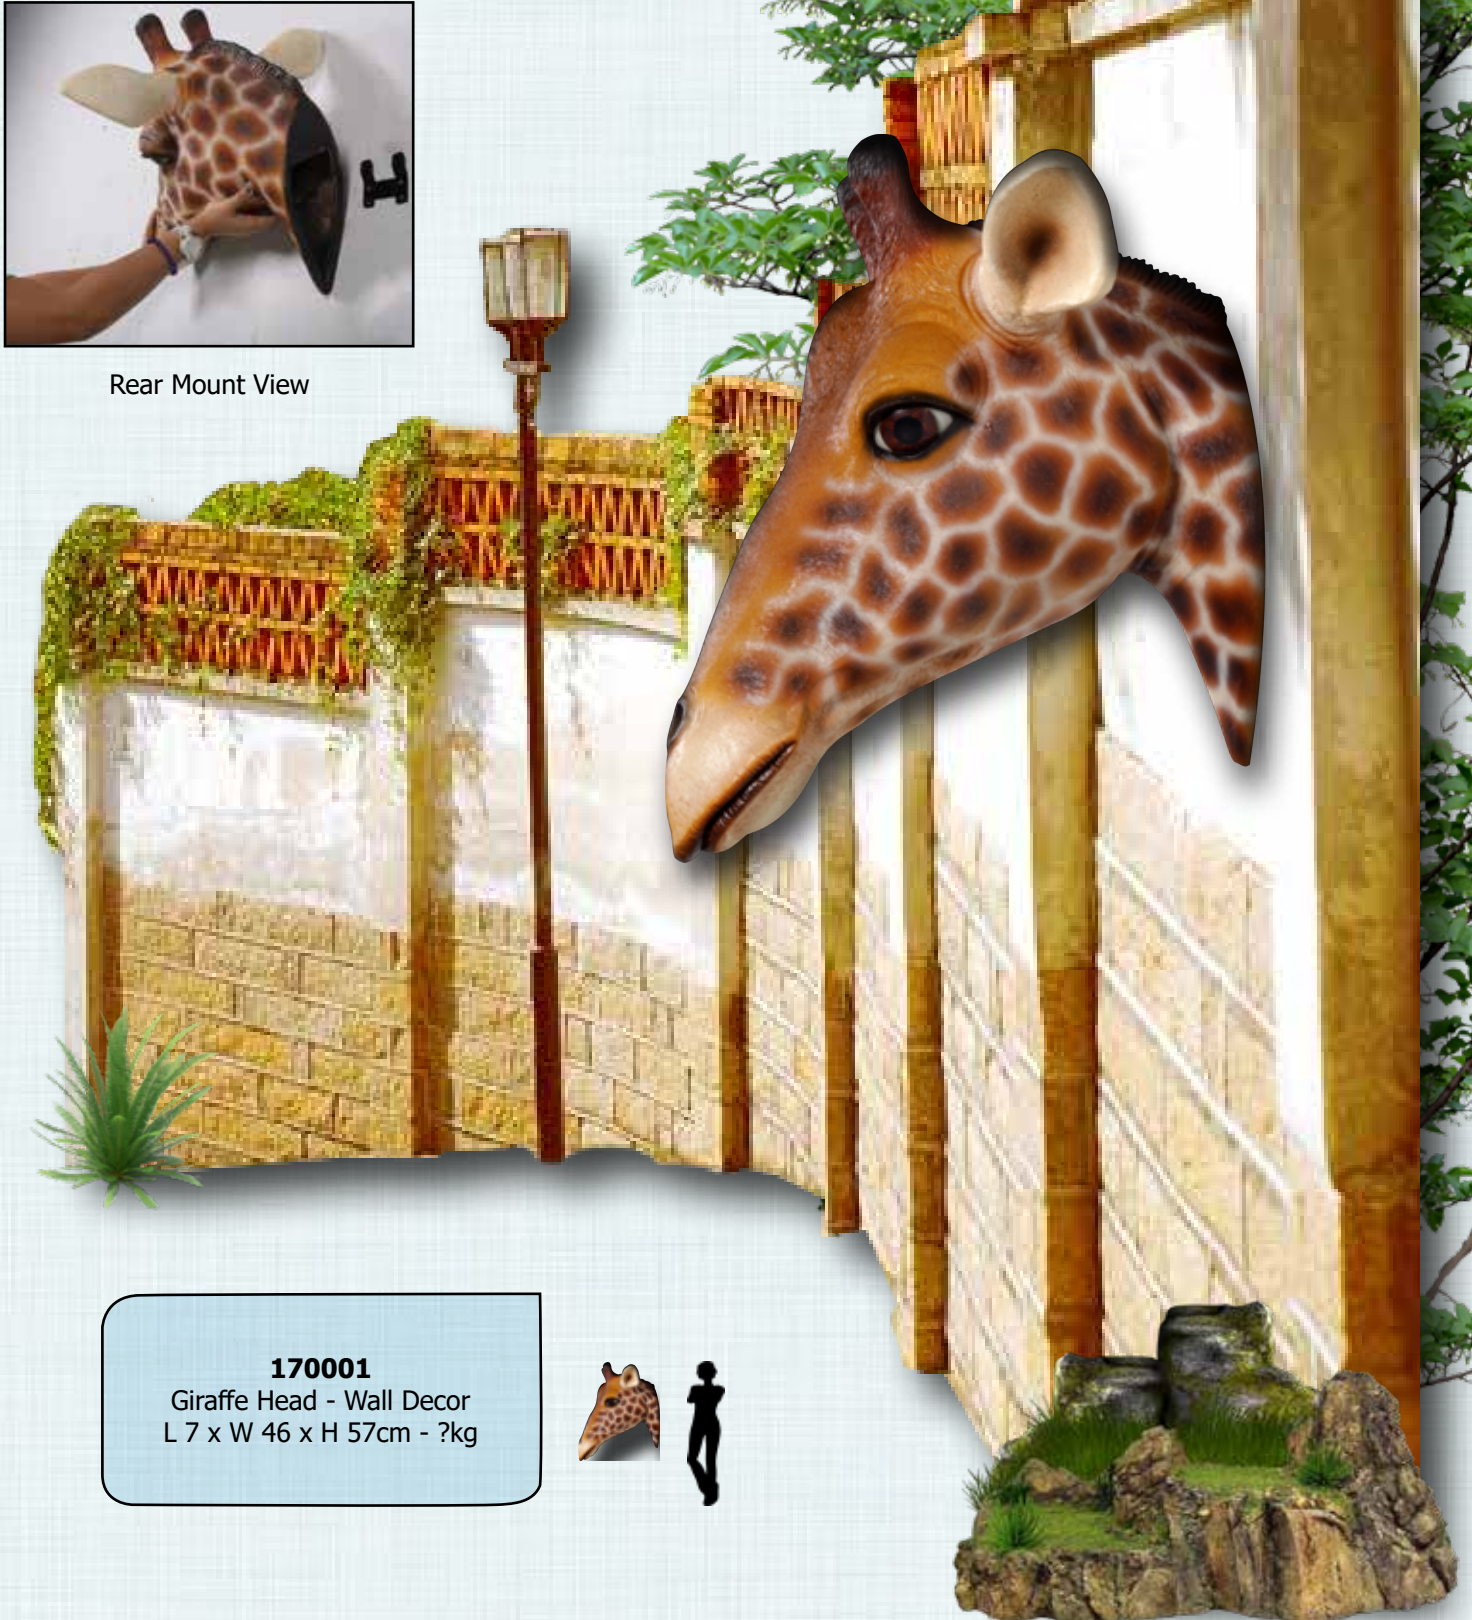

12ft Giraffe Peeping over city scape fence

170001
Giraffe Head - Wall Decor
L 7 x W 46 x H 57cm - ?kg