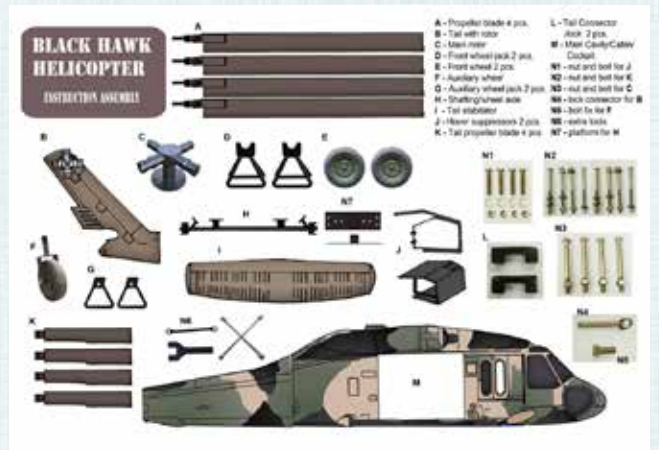

NATUREWORKS VEHICLES

NATUREWORKS VEHICLES

Full Size - Blackhawk Helicopter replica - Ideal Prop for paintball fields

Motorbikes

DF6400
Chopper Wall Décor - 7'
(71"x9"x42")

DF6410
Sports Bike Wall Décor - 6'
(72"x10"x32")

BIRBB

Bicycle - Iron - Large
L 102 x W 61 x H 83cm - 8.6kg