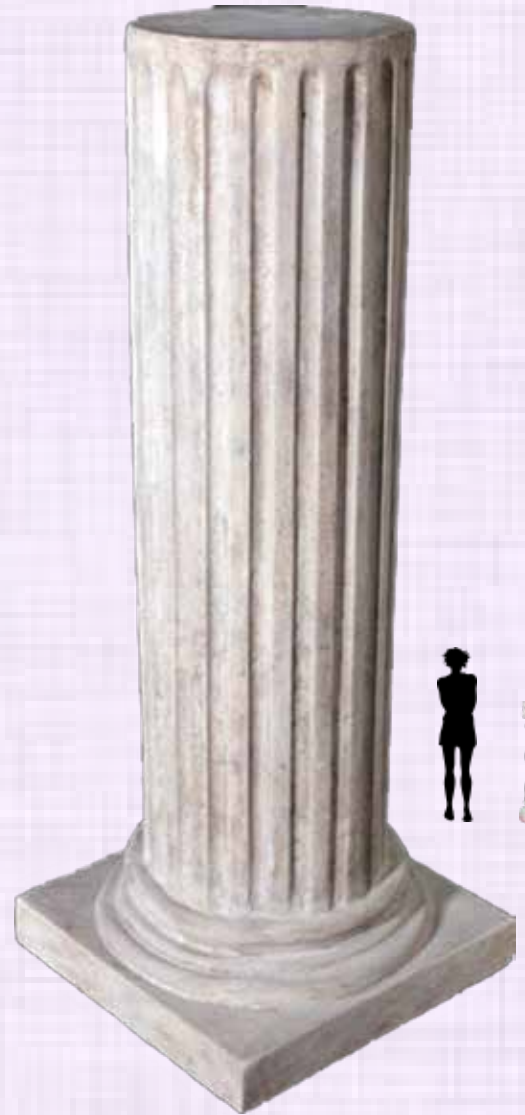

NATUREWORKS WEDDING COLLECTION

PEDESTALS

FLUTED PEDESTAL

060404RS

Pedestal Fluted
Roman Stone Finish
L 44 x W 44 x H 110cm - 10kg