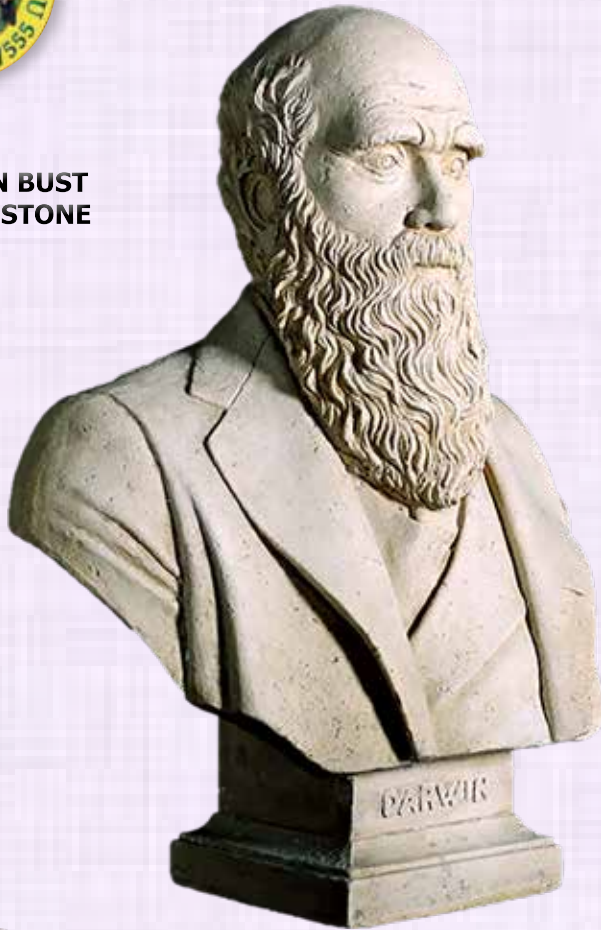

NATUREWORKS WEDDING COLLECTION

BUSTS

**DARWIN BUST
ROMAN STONE**