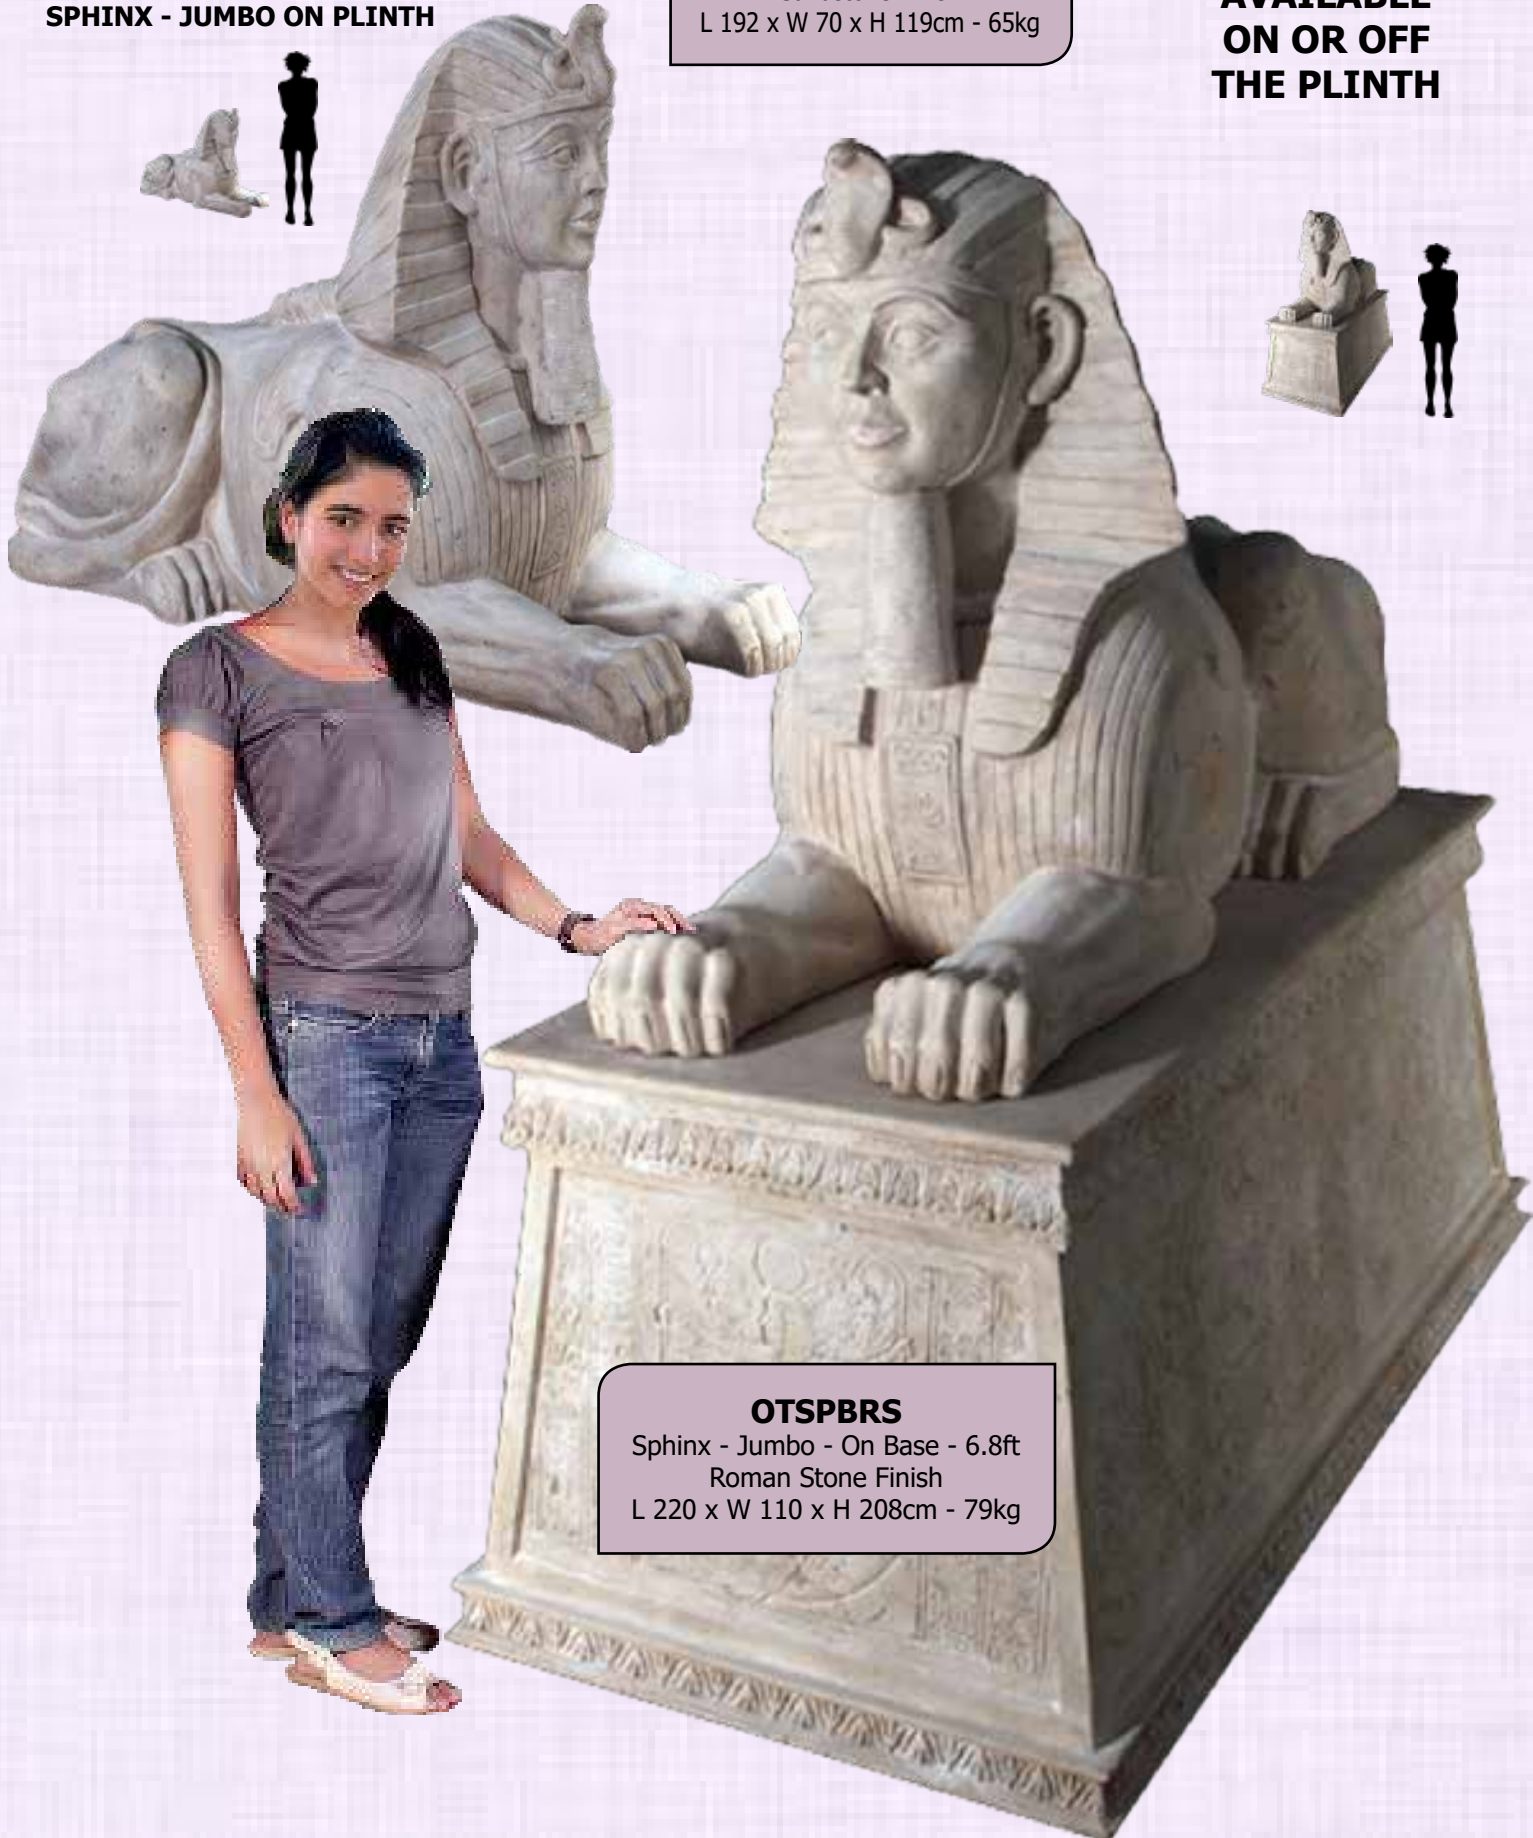

NATUREWORKS WEDDING COLLECTION

ANIMALS

SPHINX - JUMBO ON PLINTH

OTSPHJRS
Sphinx - Jumbo
Sandstone Finish
L 192 x W 70 x H 119cm - 65kg

**SPHINX IS
AVAILABLE
ON OR OFF
THE PLINTH**

OTSPBRS
Sphinx - Jumbo - On Base - 6.8ft
Roman Stone Finish
L 220 x W 110 x H 208cm - 79kg