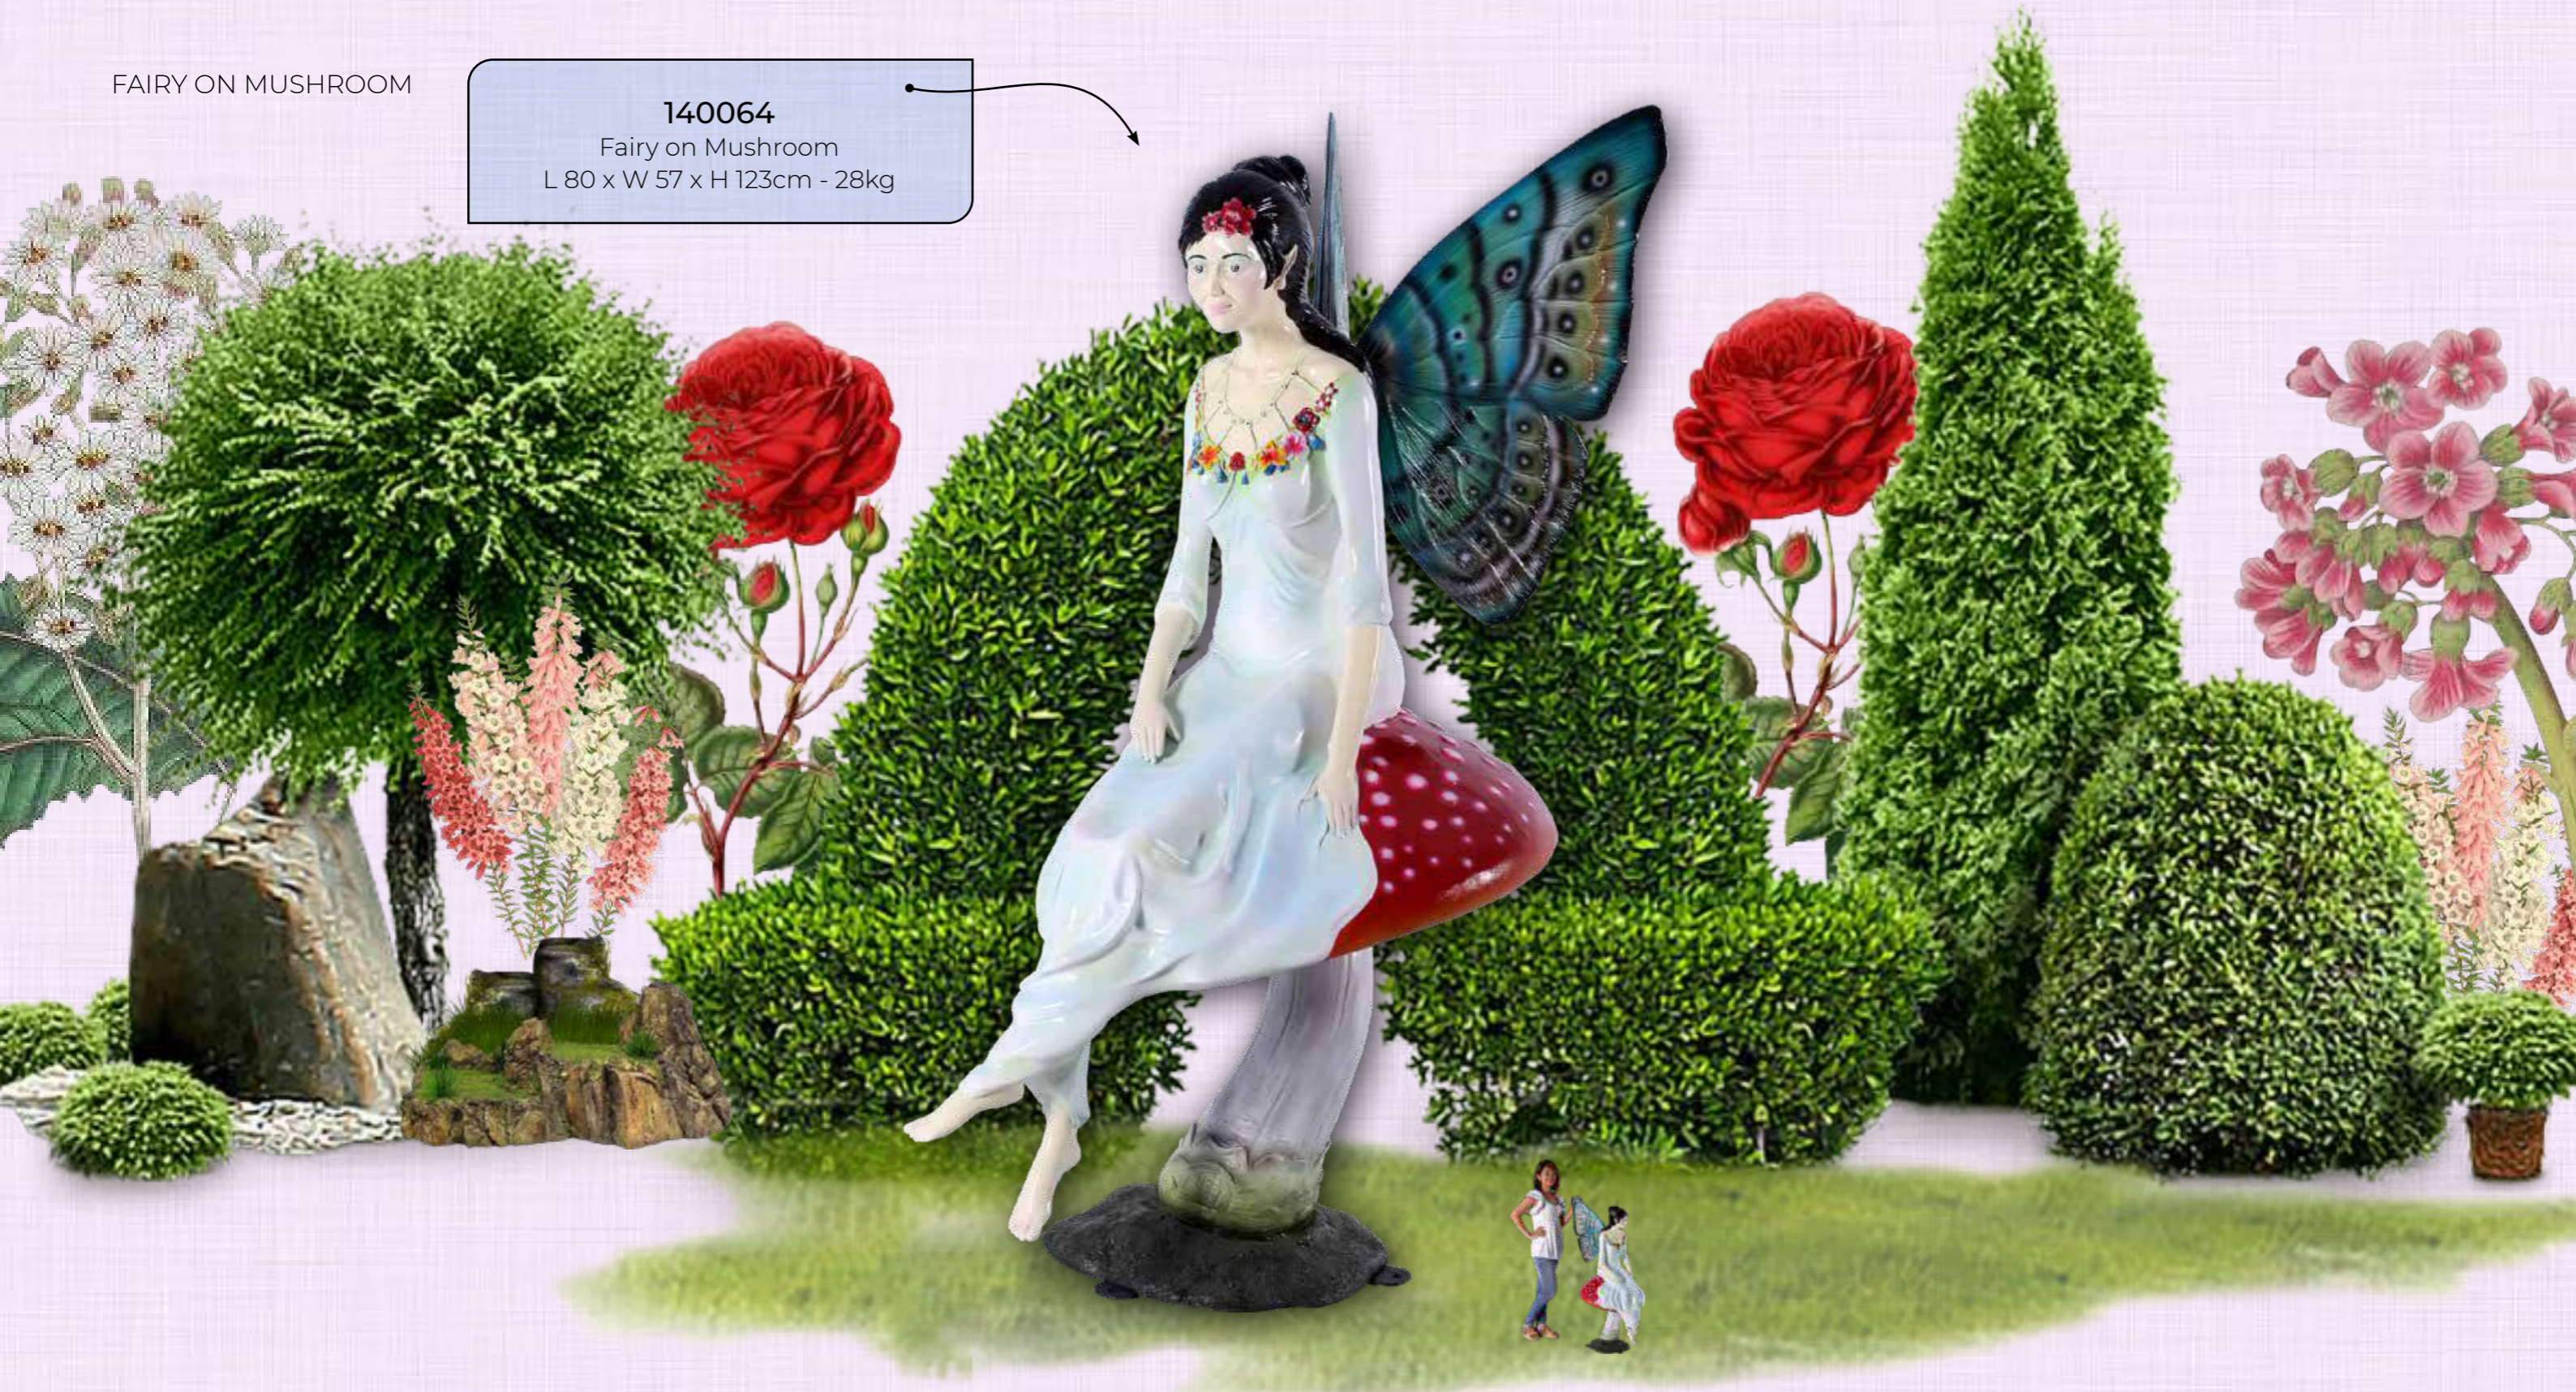

ALICE IN WONDERLAND

FURNITURE & DECOR

ENCHANTED FOREST ARCHWAY

Enchanted Arch
Enchanted Forest
- Can be custom made to suit

ALICE IN WONDERLAND

ALICE IN WONDERLAND CHARACTERS

FAIRY ON MUSHROOM

140064
Fairy on Mushroom
L 80 x W 57 x H 123cm - 28kg