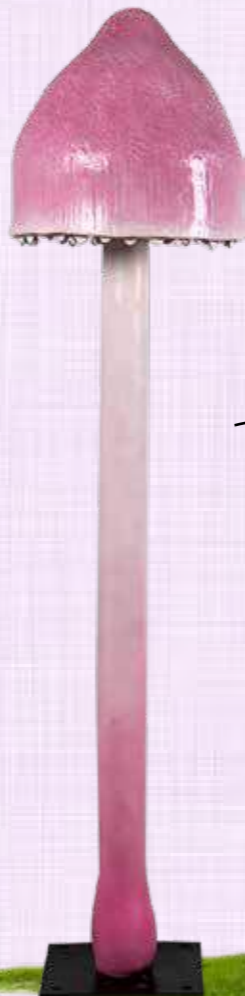

PT.C-207
Mushroom on base - 71cm
Purple with bent stem
L 66 x W 60 x H 71cm

PT.C-204
Mushroom on base - 50cm
Purple with straight stem
L 53 x W 53 x H 50cm

PT.C-205
Mushroom on base - 45cm
Blue & White
L 83 x W 83 x H 45cm

ALICE IN WONDERLAND

FURNITURE & DECOR

Mushroom Collection

190094
Mushroom - Lilac Bonnet -
240cm

190092
Mushroom - Rosy Bonnet -
320cm
H 130cm - ?kg

190093
Mushroom - Rosy Bonnet
- 150cm

ALICE IN WONDERLAND