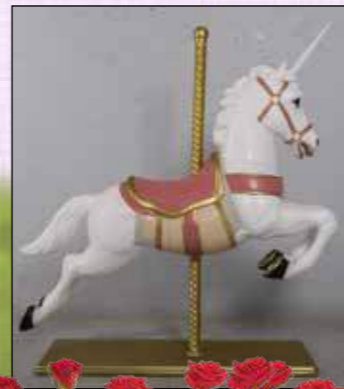

ALICE IN WONDERLAND

ANIMAL CHARACTERS

UNICORN CAROUSEL
ON BASE - BLUE

170157 - Blue
Unicorn Carousel On Base
L 135 x W 41 x H 145cm - ?kg

UNICORN CAROUSEL
ON BASE - PINK

170157 - Pink
Unicorn Carousel On Base
L 135 x W 41 x H 145cm - ?kg