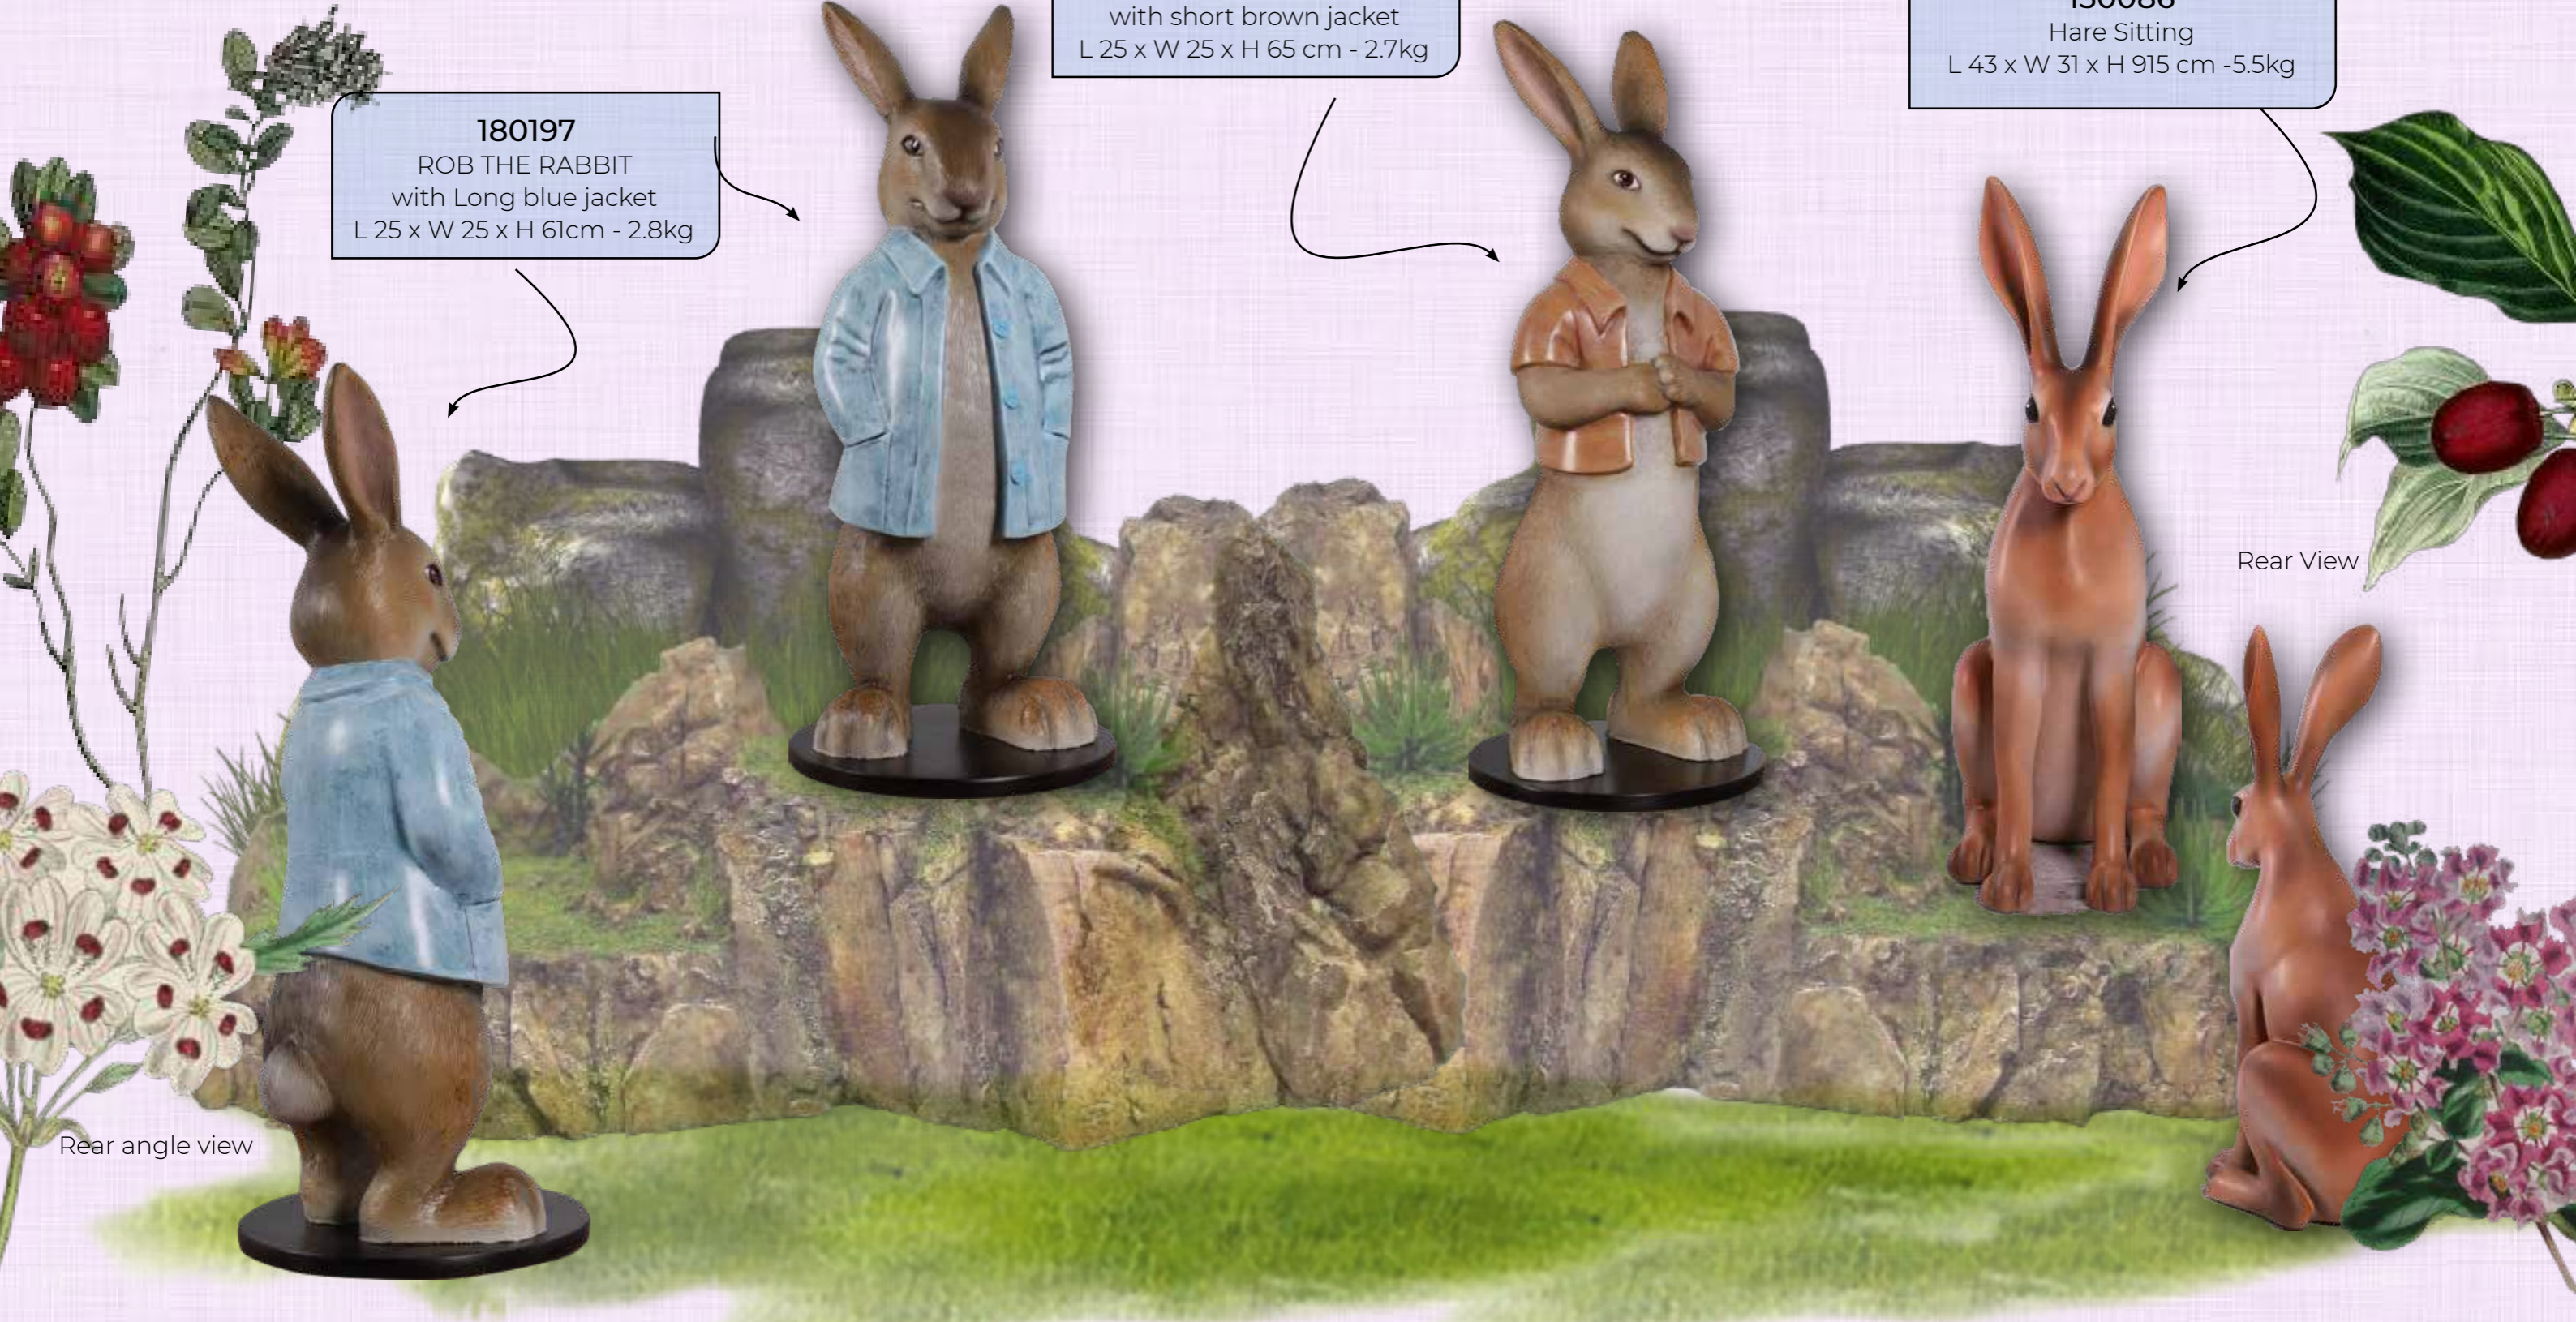

ALICE IN WONDERLAND

ANIMAL CHARACTERS

RABBITS & HARES

180197
ROB THE RABBIT
with Long blue jacket
L 25 x W 25 x H 61cm - 2.8kg

Front view

180198
ROB THE RABBIT
with short brown jacket
L 25 x W 25 x H 65 cm - 2.7kg

150086
Hare Sitting
L 43 x W 31 x H 915 cm -5.5kg

Rear View