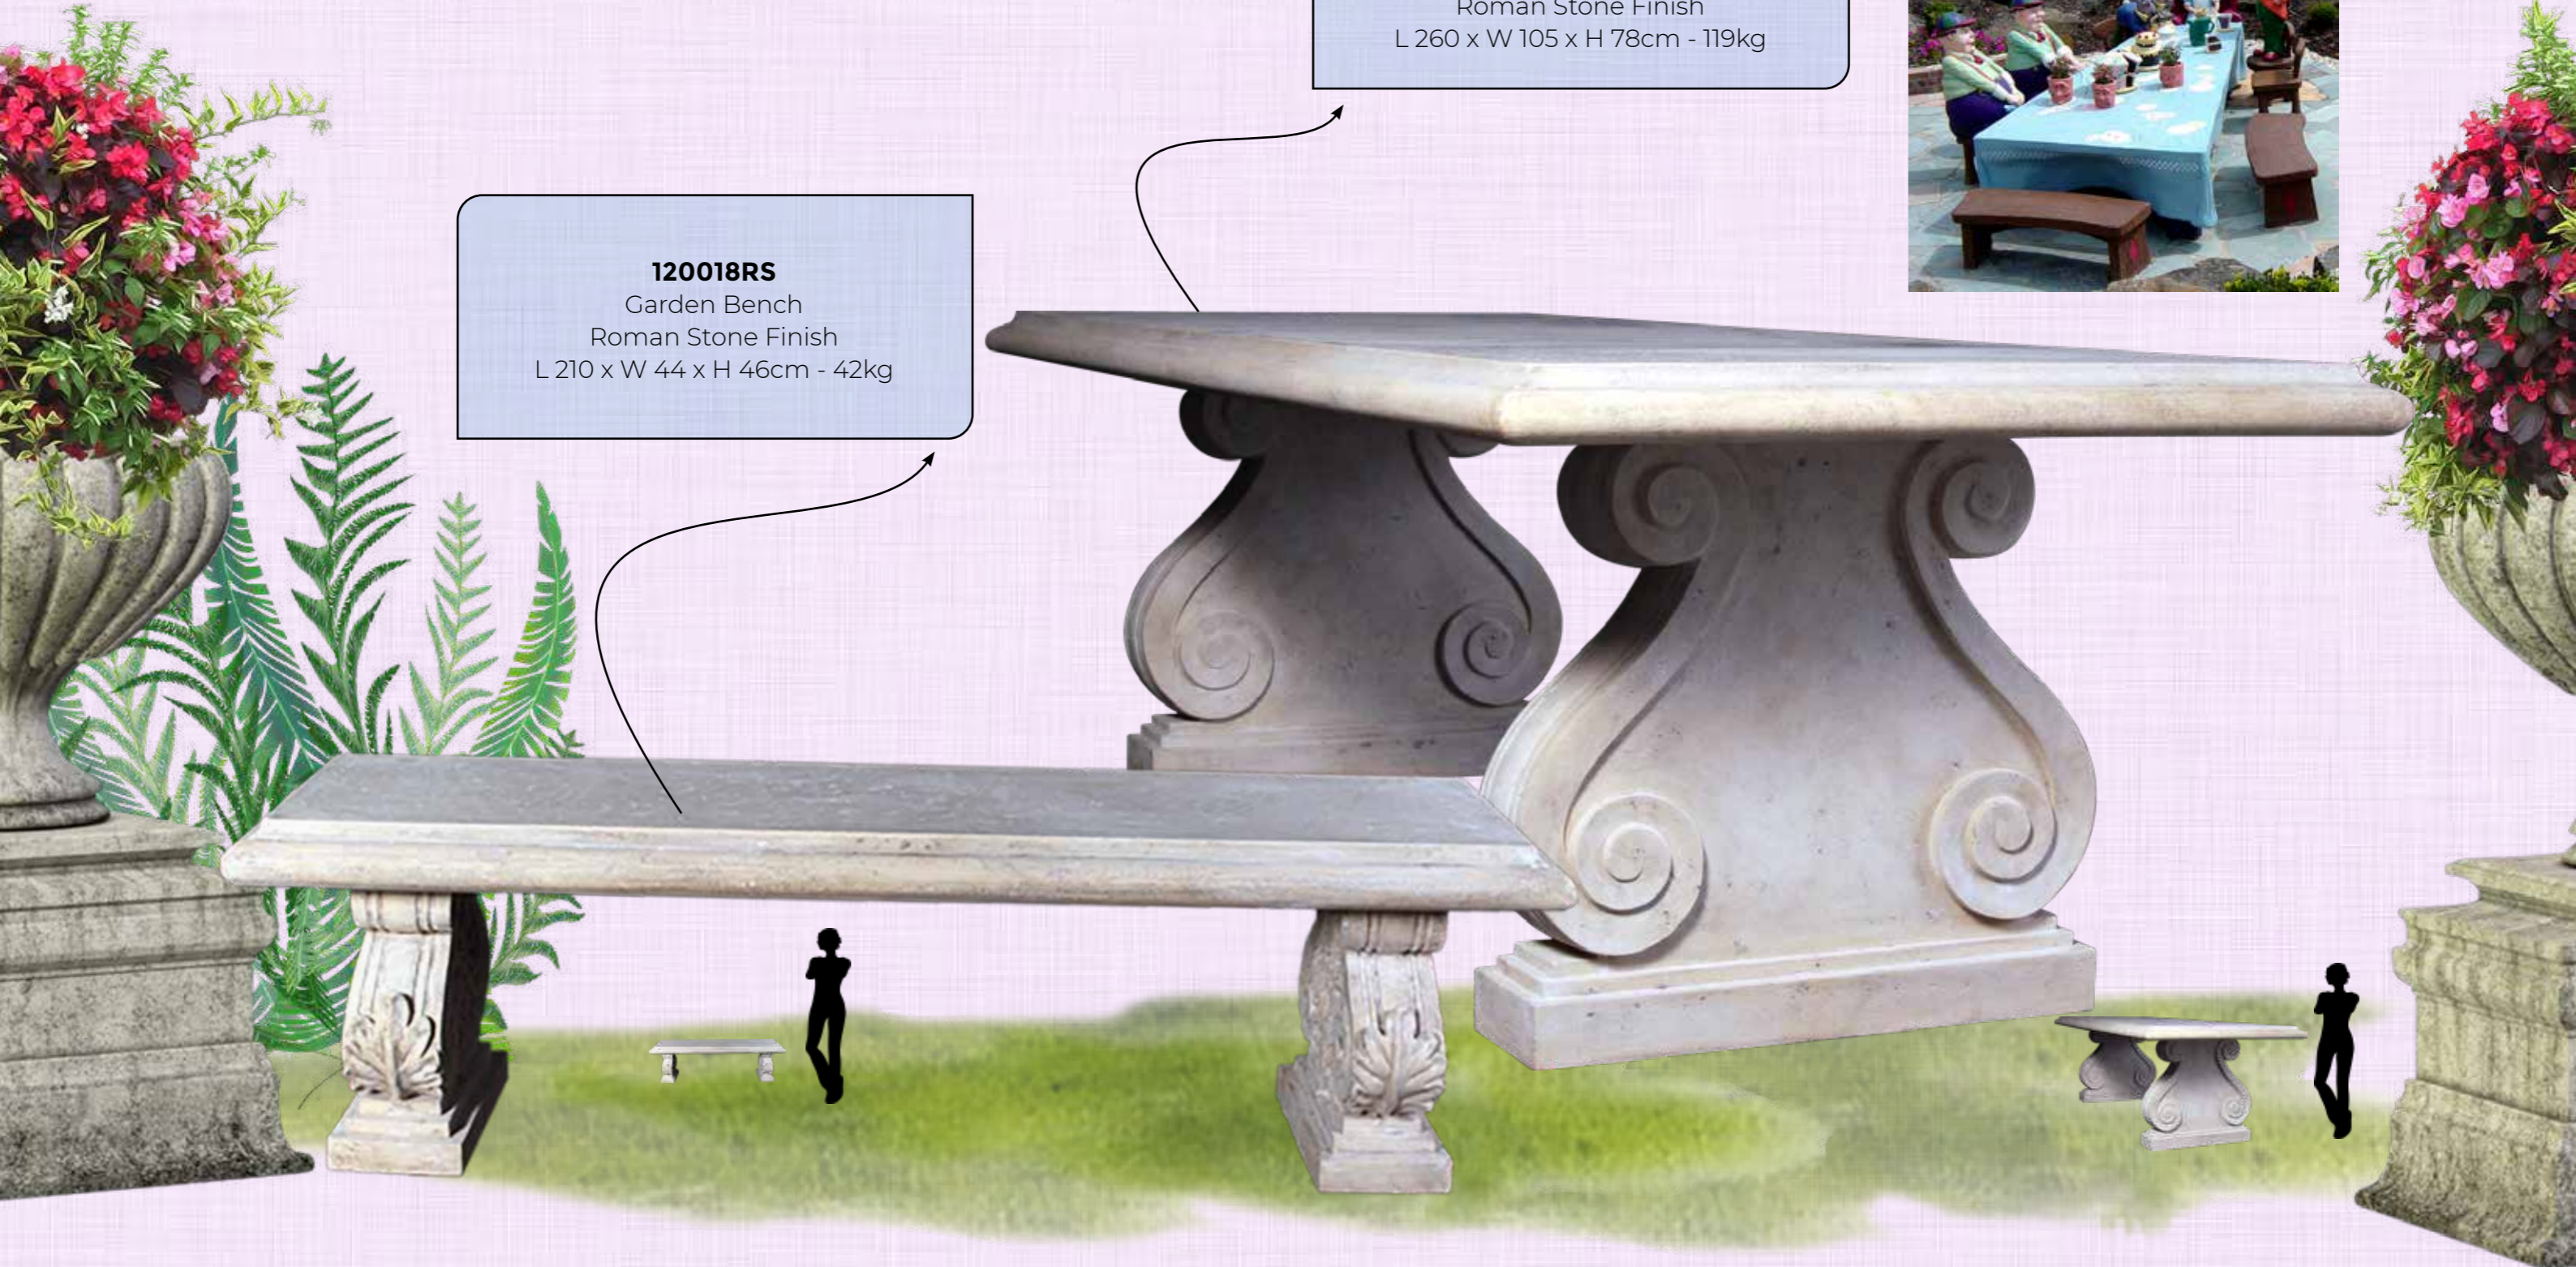

FURNITURE & DECOR

GARDEN Table & Bench set

Hunter Valley Gardens Alice in Wonderland themed attraction

110024RS
Garden Table
Roman Stone Finish
L 260 x W 105 x H 78cm - 119kg

120018RS
Garden Bench
Roman Stone Finish
L 210 x W 44 x H 46cm - 42kg