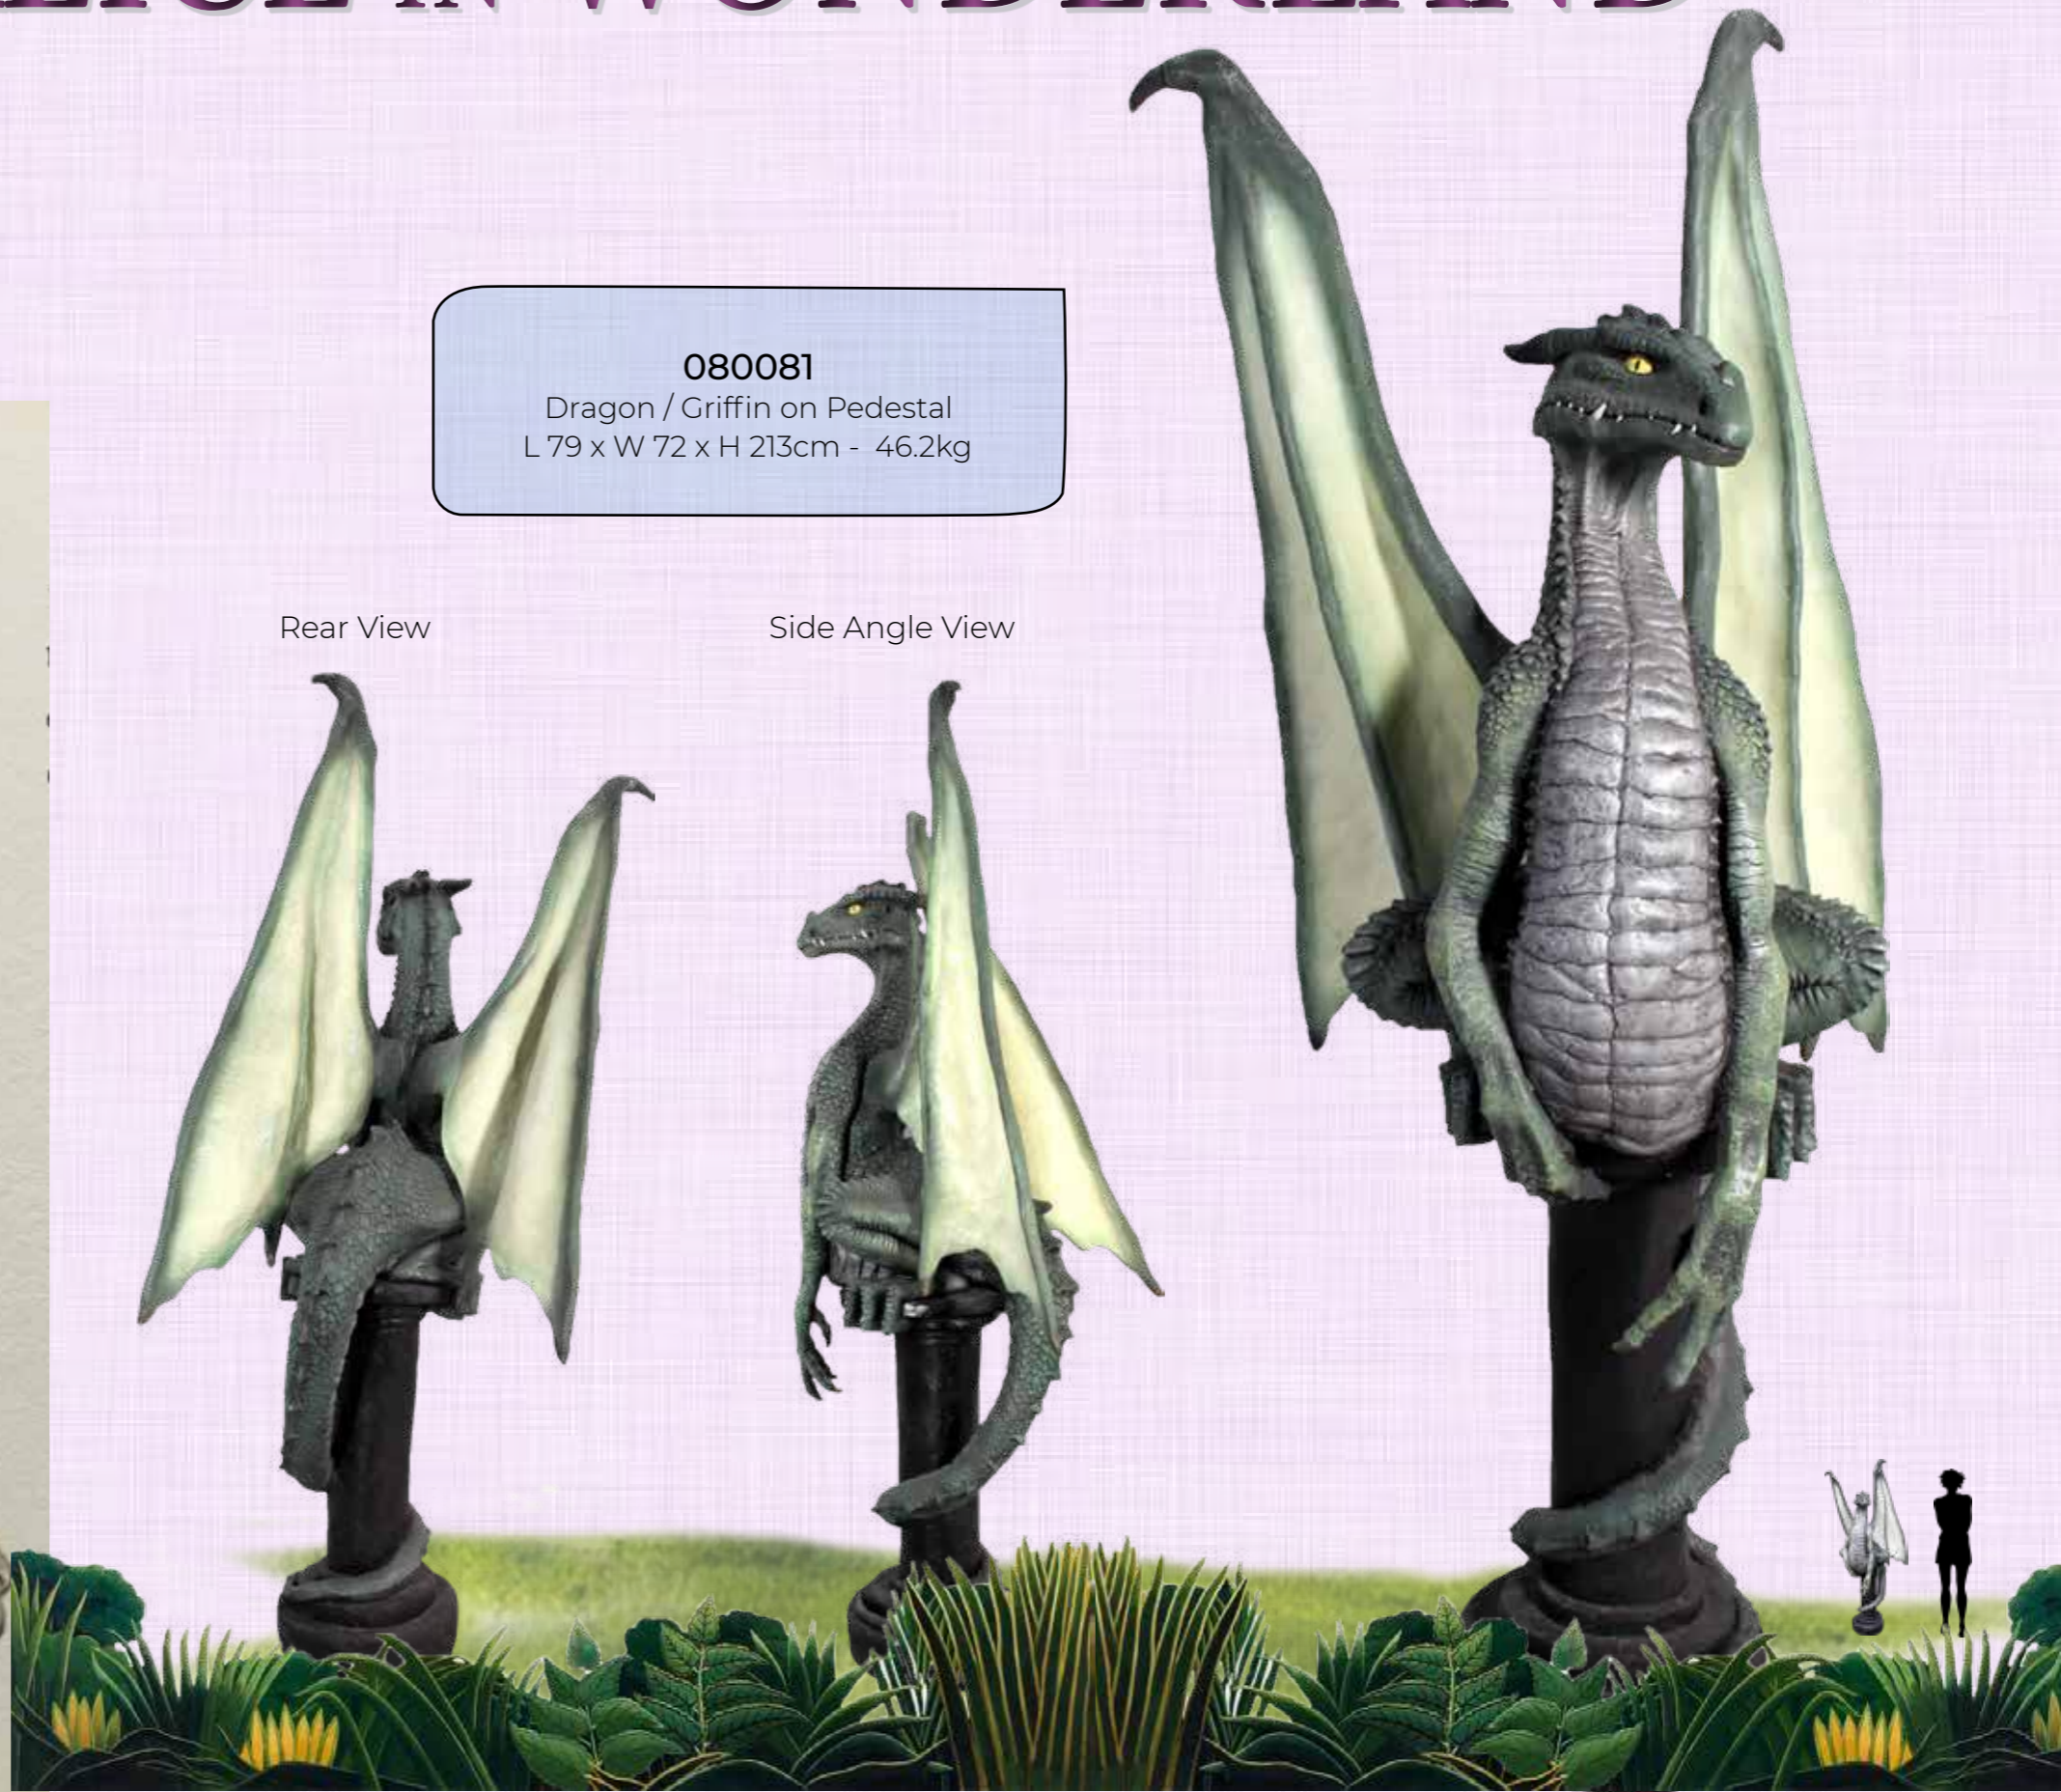

ALICE IN WONDERLAND

ANIMAL CHARACTERS

DRAGON - RED STANDING
LARGE - 7FT

LARGE RED
DRAGON

100043
Dragon Standing -7ft
L 276 x W 133 x H 200cm - 76.4kg

Size comparison

ALICE IN WONDERLAND

ANIMAL CHARACTERS

DRAGON - RED STANDING-4FT

170139

Dragon Standing - 4ft
L 127 x W 71 x H 101.6cm - 15.9kg

Rear View

ALICE IN WONDERLAND

ANIMAL CHARACTERS

FANTASY DRAGON - SITTING - 7FT

Rear View

Original Illustration

170237
Dragon Sitting -7ft
L 147 x W 109 x H 213cm - 90kg

ALICE IN WONDERLAND

ANIMAL CHARACTERS

DRAGON / GRIFFIN ON PEDESTAL

ORIGINAL ILLUSTRATION

080081
Dragon / Griffin on Pedestal
L 79 x W 72 x H 213cm - 46.2kg

Rear View

Side Angle View

ALICE IN WONDERLAND

ANIMAL CHARACTERS

SNAIL - CHARACTERS

110028

Snail - Female
Larger than life-size
L 46 x W 24 x H 50cm - 2.8kg

SNAILS in a fantasy display