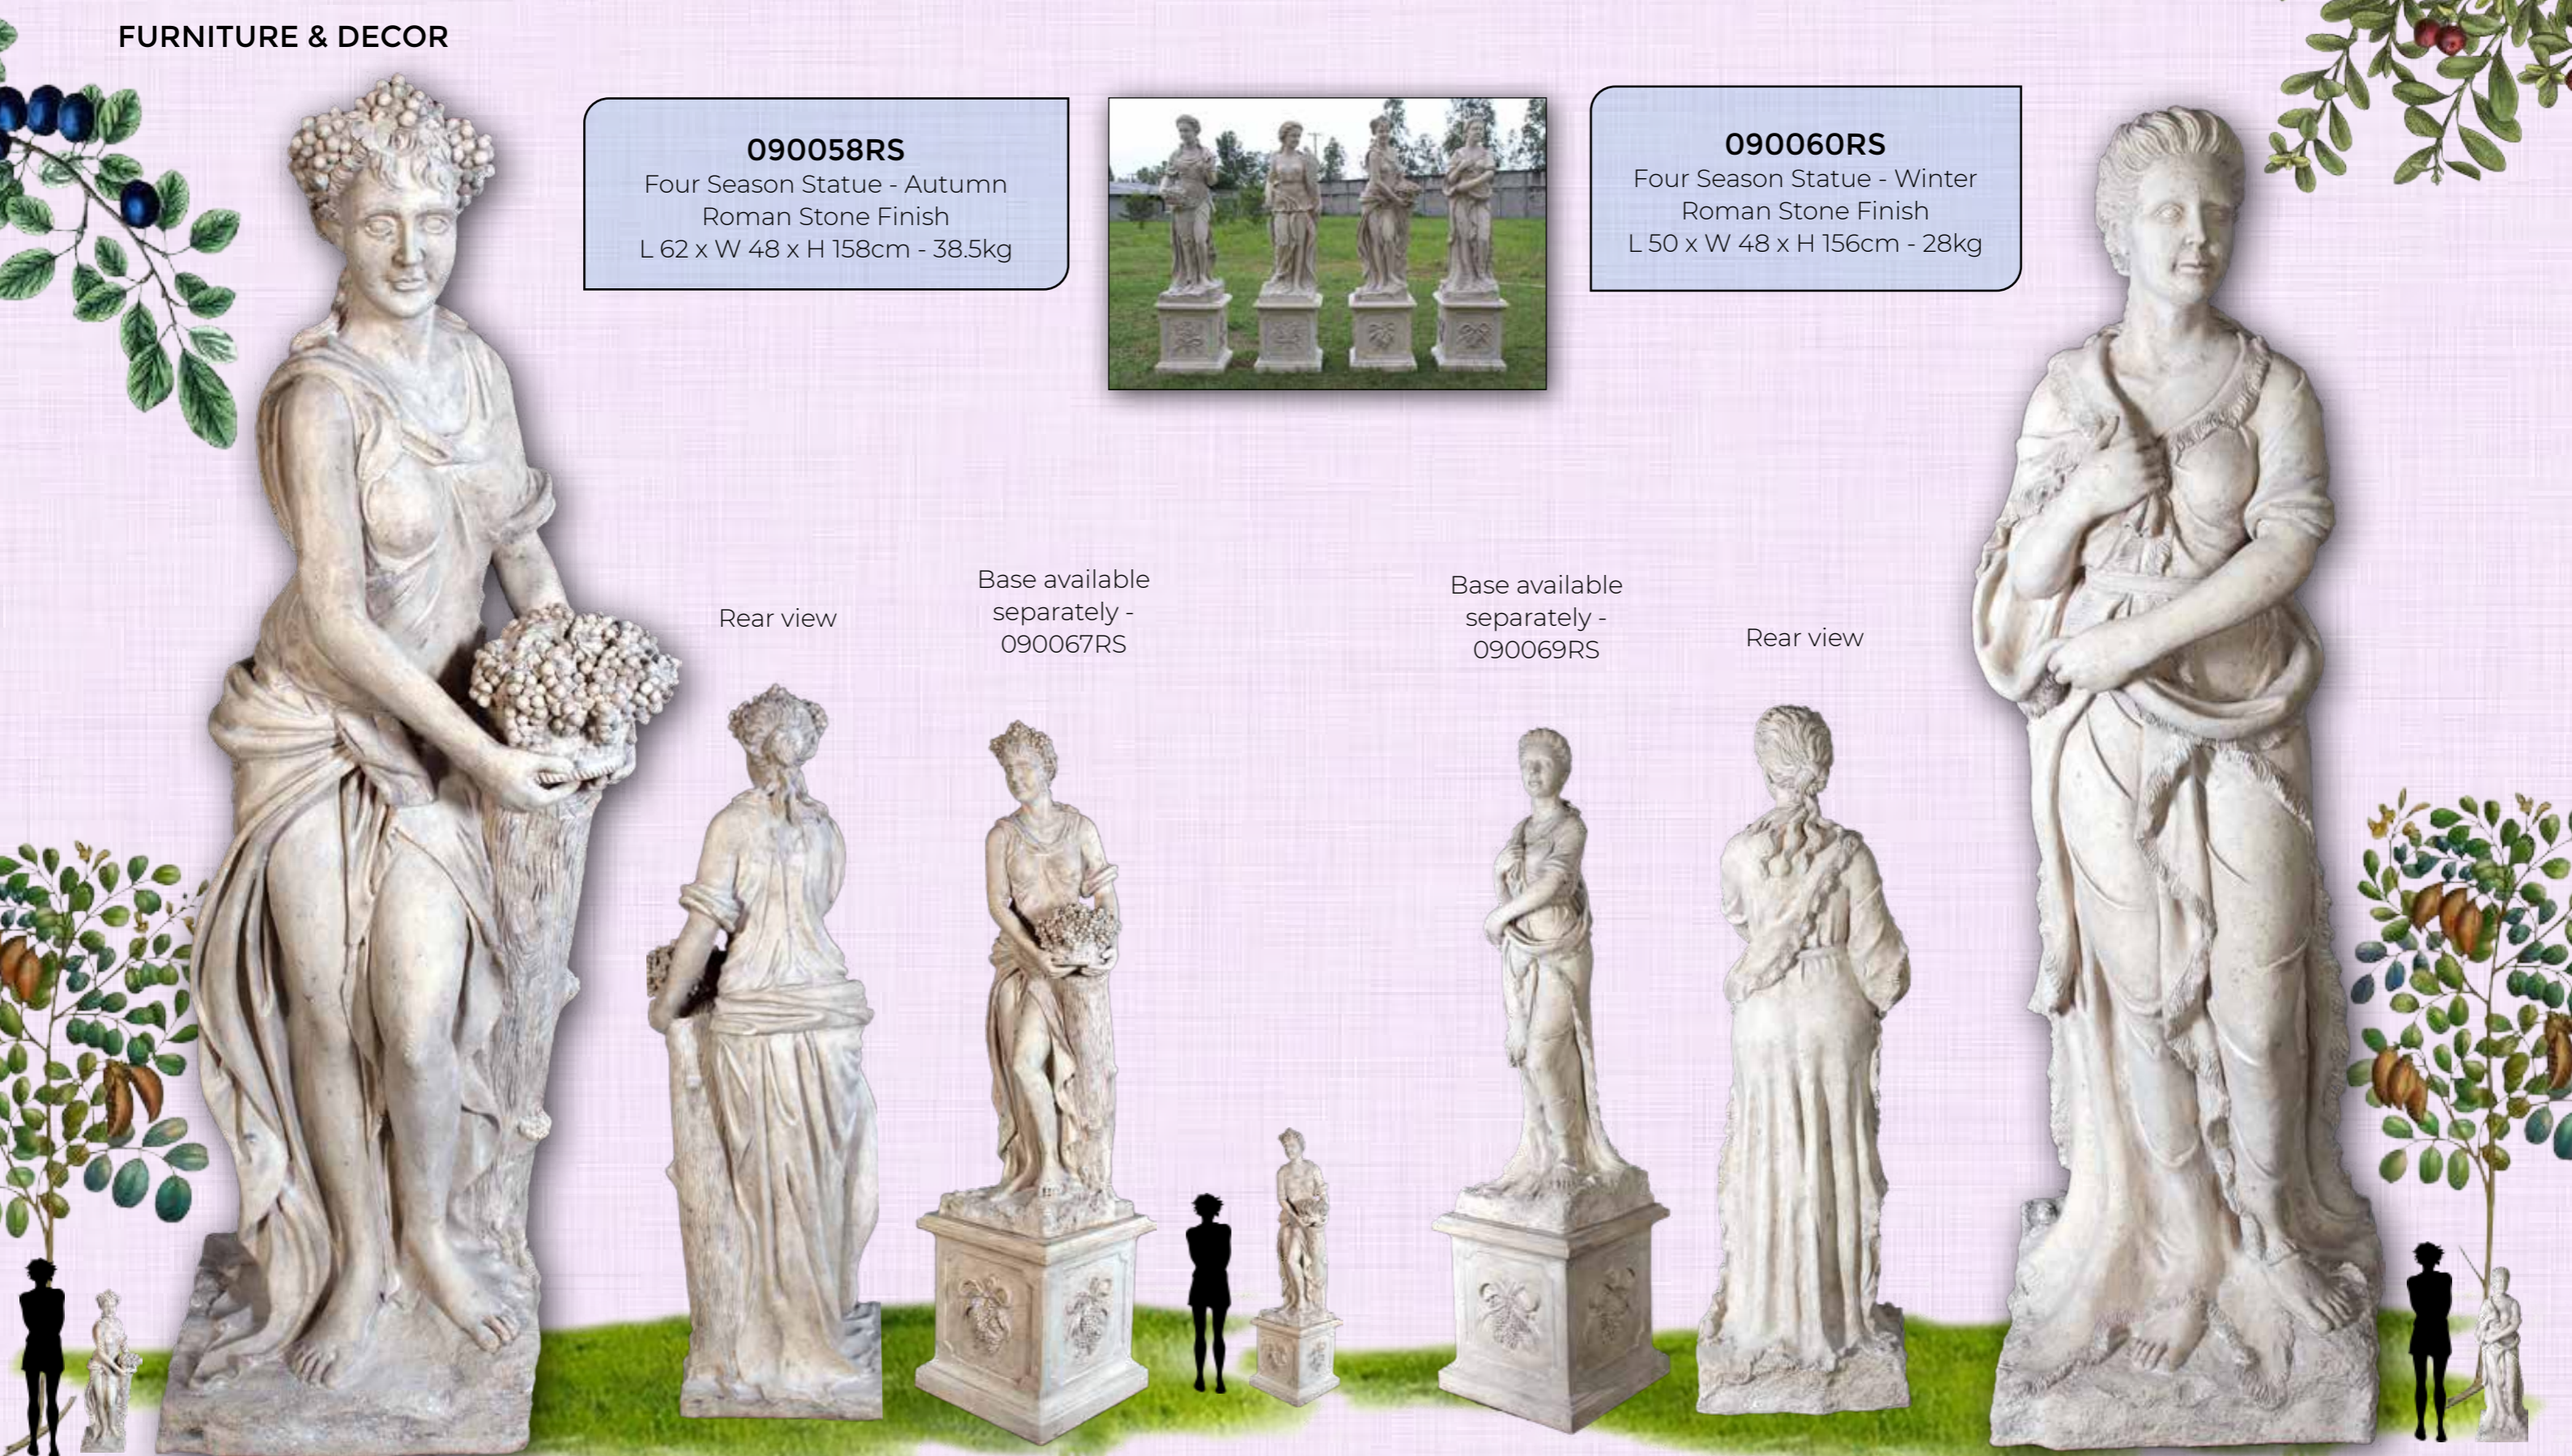

BUSTS

090054RS
 Charles Dickens Bust
 Roman Stone Finish
 L 46 x W 29 x H 78cm - 10.4kg

090017RS
 Leonardo Da Vinci Bust
 Roman Stone Finish
 L 50 x W 34 x H 78cm - 13kg

090027RS
 William Shakespeare Bust
 Roman Stone Finish
 L 49 x W 32 x H 79cm - 11.2kg

ALICE IN WONDERLAND

FURNITURE & DECOR

090058RS

Four Season Statue - Autumn
Roman Stone Finish
L 62 x W 48 x H 158cm - 38.5kg

090060RS

Four Season Statue - Winter
Roman Stone Finish
L 50 x W 48 x H 156cm - 28kg

Rear view

Base available separately -
090067RS

Base available separately -
090069RS

Rear view

ALICE IN WONDERLAND

FURNITURE & DECOR

090059RS
Four Season Statue - Summer
Roman Stone Finish
L 47 x W 47 x H 153cm - 34kg