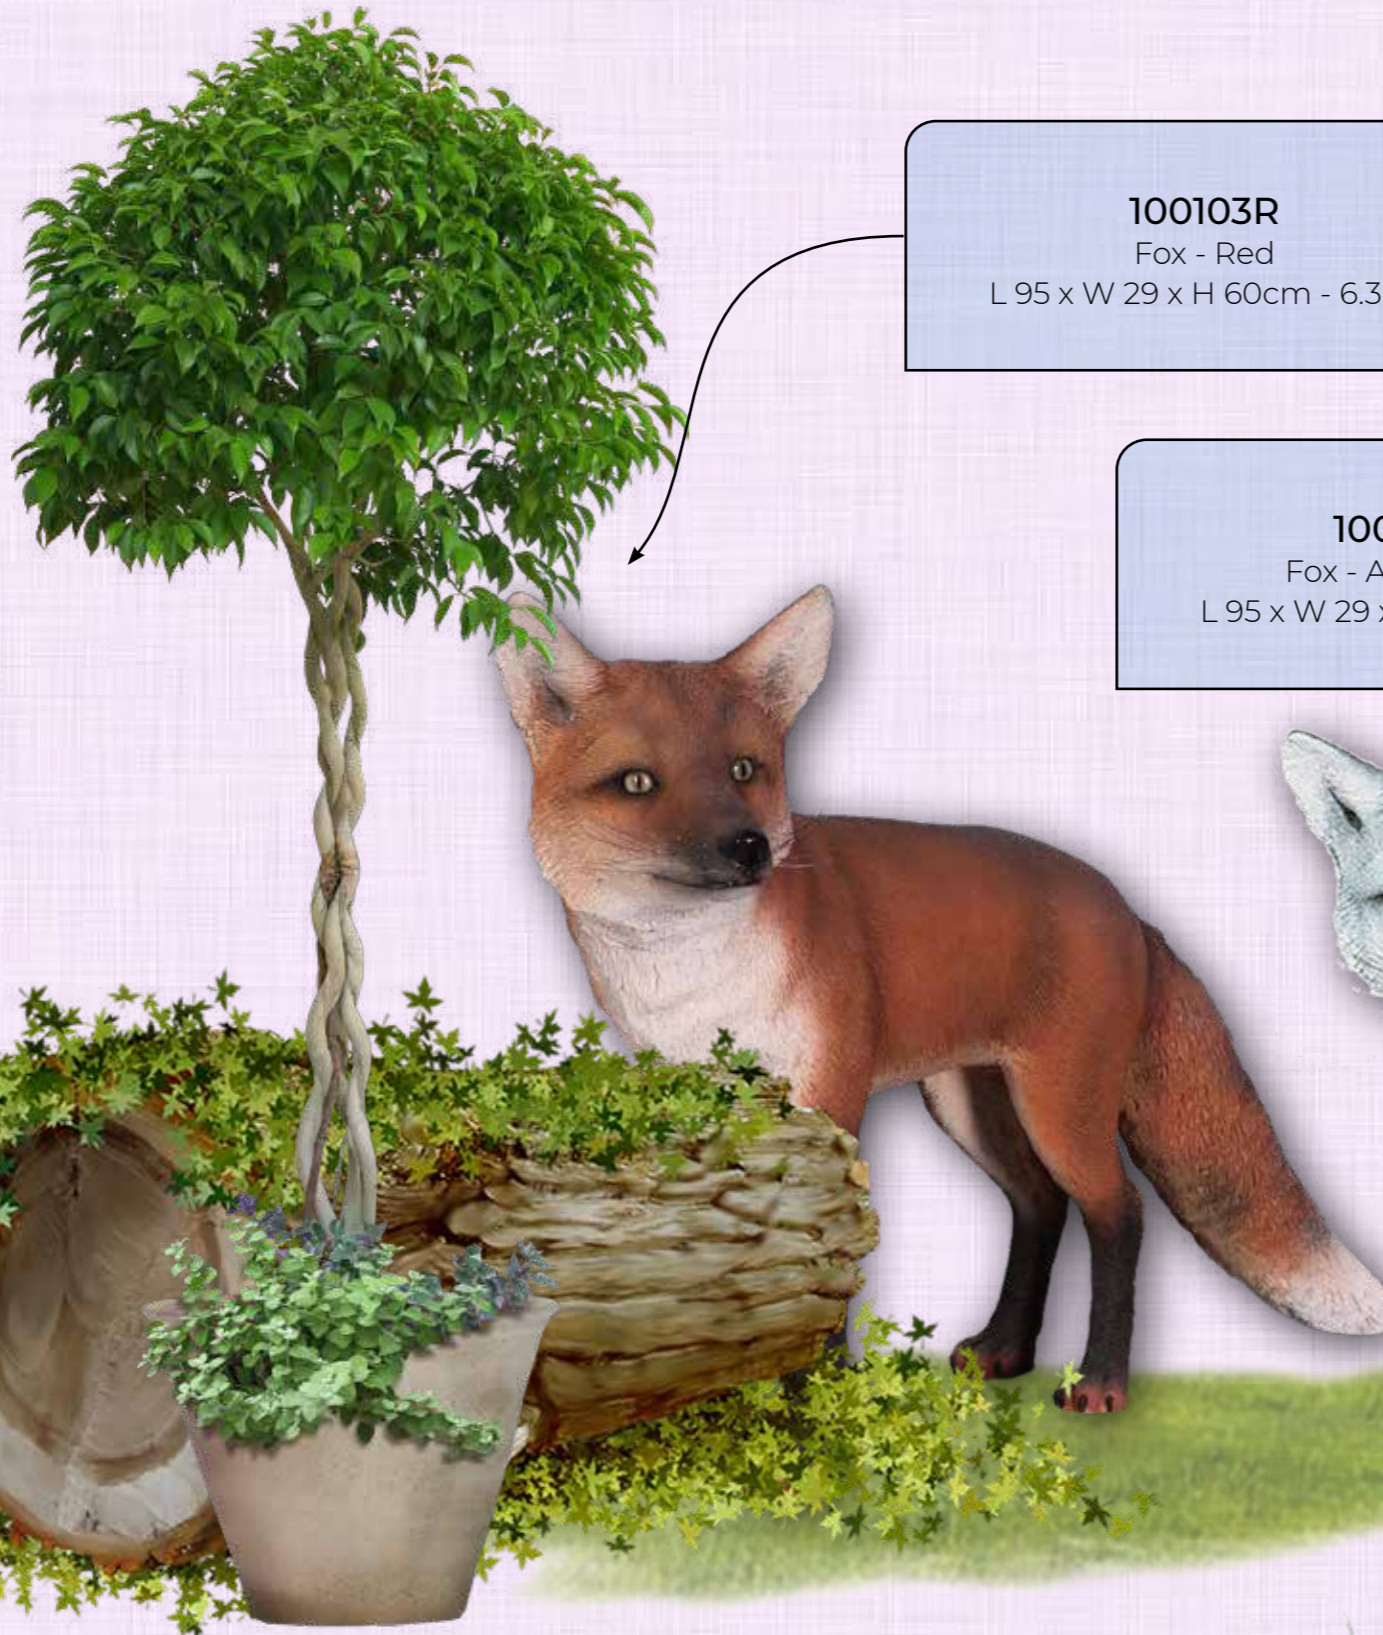

TURKEY - GOBLER

170215

Turkey gobbler - wild
L 62 x W 61 x H 80 - 7.8 kg

ALICE IN WONDERLAND

ANIMAL CHARACTERS

CROCODILE BUTLER

Large

AFCRB
Butler Croc 3'2"-Large
L 55 x W 50 x H 98cm - 14.7kg

Small

AFCB2
Butler Croc 2' -Small
L 28 x W 27 x H 58cm - 4.5kg

ALICE IN WONDERLAND

ANIMAL CHARACTERS

FOX - RED & ARCTIC WHITE

100103R
Fox - Red
L 95 x W 29 x H 60cm - 6.3kg

100103W
Fox - Arctic white
L 95 x W 29 x H 60cm - 6.3kg

ALICE IN WONDERLAND

ANIMAL CHARACTERS

CAMEL- BACTRIAN -
SITTING - 2 HUMPED

120071
Camel - Bactrian
Sitting - 2 Humped
L 230 x W 82 x H 102cm - 43kg

ALICE IN WONDERLAND

ANIMAL CHARACTERS

GIRAFFE - RESTING

160022
Giraffe Resting
L 194 x W 86 x H 202cm - 37kg

ALICE IN WONDERLAND

ANIMAL CHARACTERS

ZEBRA - BENCH - ZEBENCH

120058
Zebench - Zebra Seat
L 174 x W 80 x H 110cm - 42.3kg

ALICE IN WONDERLAND

ANIMAL CHARACTERS

COWCH - FRIESIAN BENCH - SEAT

120020
Cowch - Friesian - Seat
L 168 x W 94 x H 108cm - 30kg