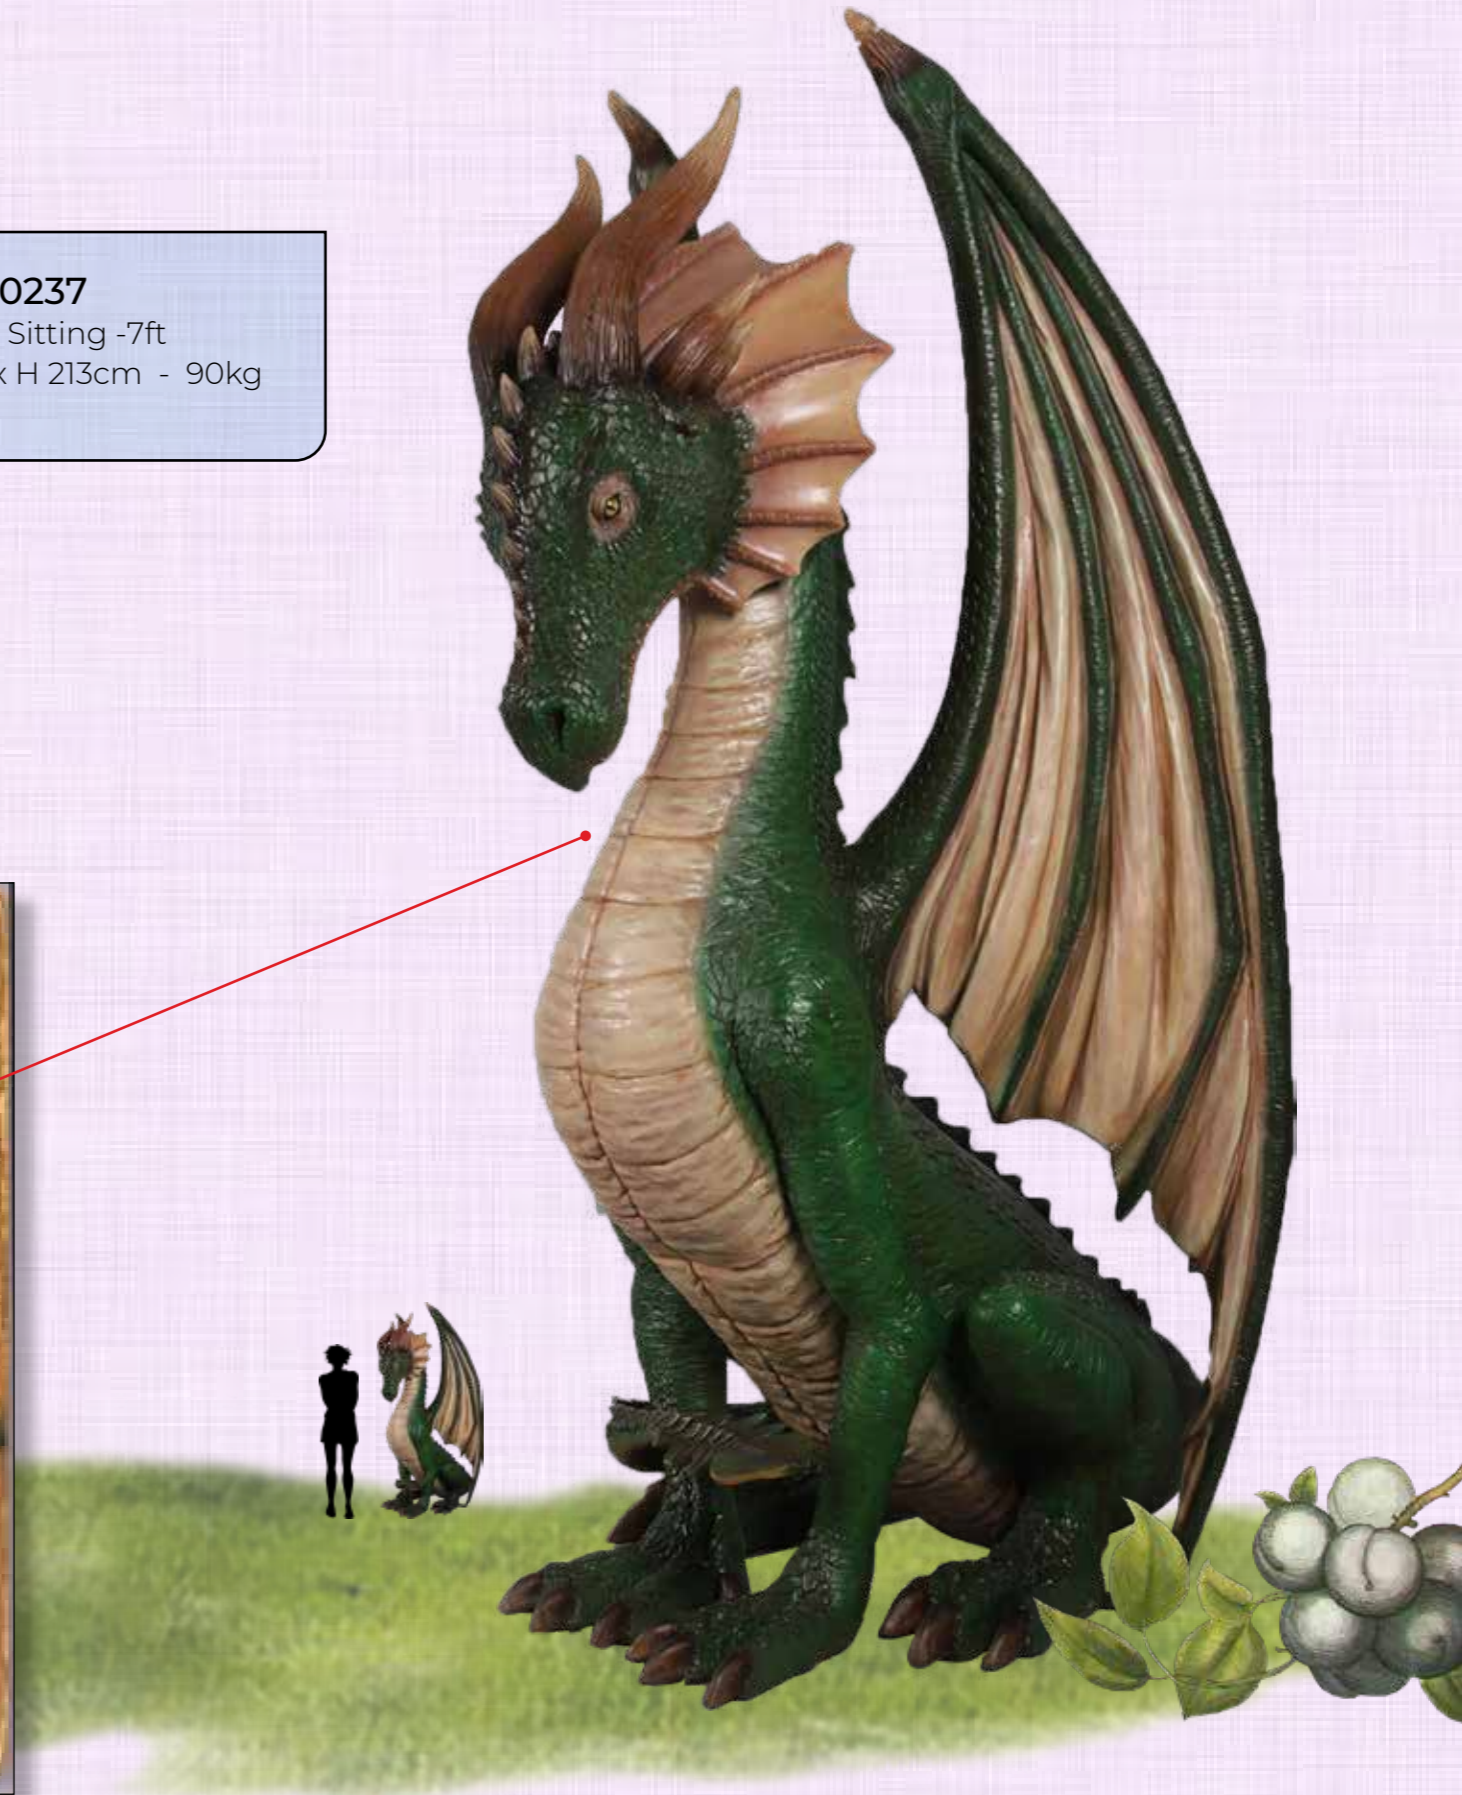

170237
Dragon Sitting -7ft
L 147 x W 109 x H 213cm - 90kg